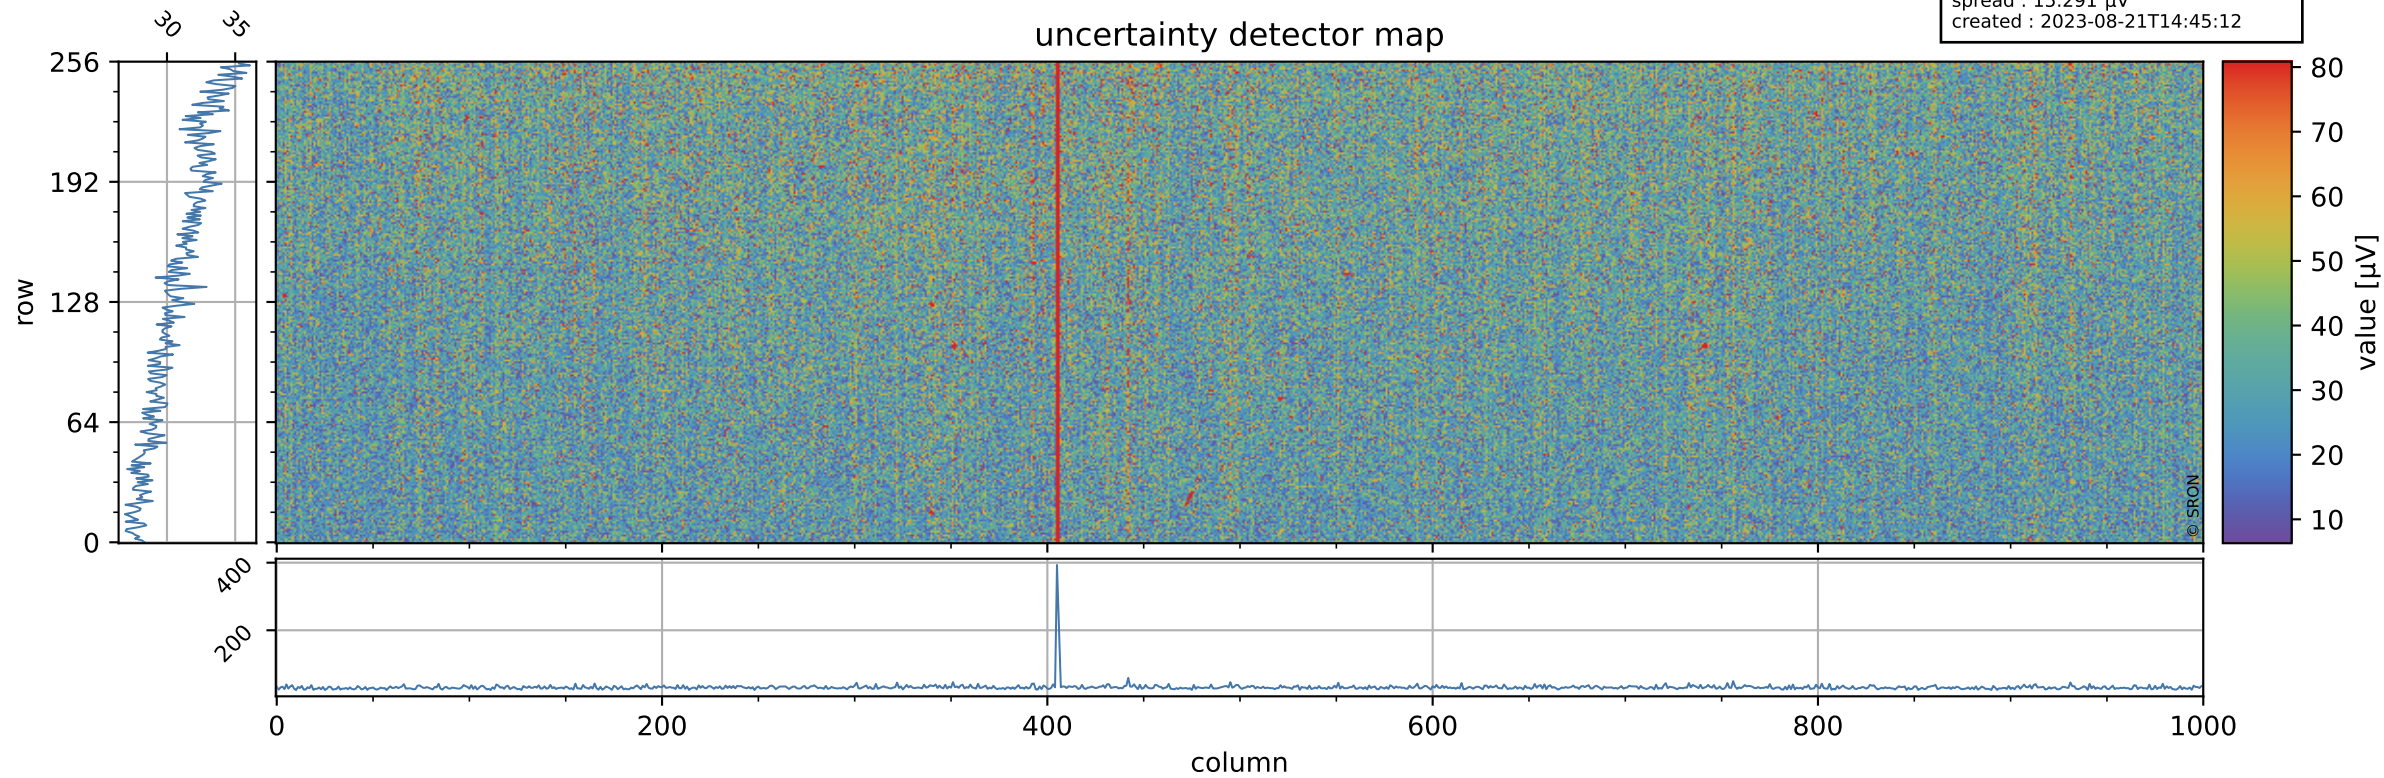

# Tropomi SWIR offset (official)

orbits : 19 in [14677, 14722]  
coverage : 2020-08-13 / 2020-08-16  
median : 0.52596 V  
spread : 0.035916 V  
created : 2023-08-21T14:45:11

## value detector map

# Tropomi SWIR offset (official)

orbits : 19 in [14677, 14722]  
coverage : 2020-08-13 / 2020-08-16  
median : 30.957  $\mu\text{V}$   
spread : 15.291  $\mu\text{V}$   
created : 2023-08-21T14:45:12

# Tropomi SWIR offset (official) ground-tracks of Sentinel-5P

orbits : 19 in [14677, 14722]  
coverage : 2020-08-13 / 2020-08-16  
created : 2023-08-21T14:45:12