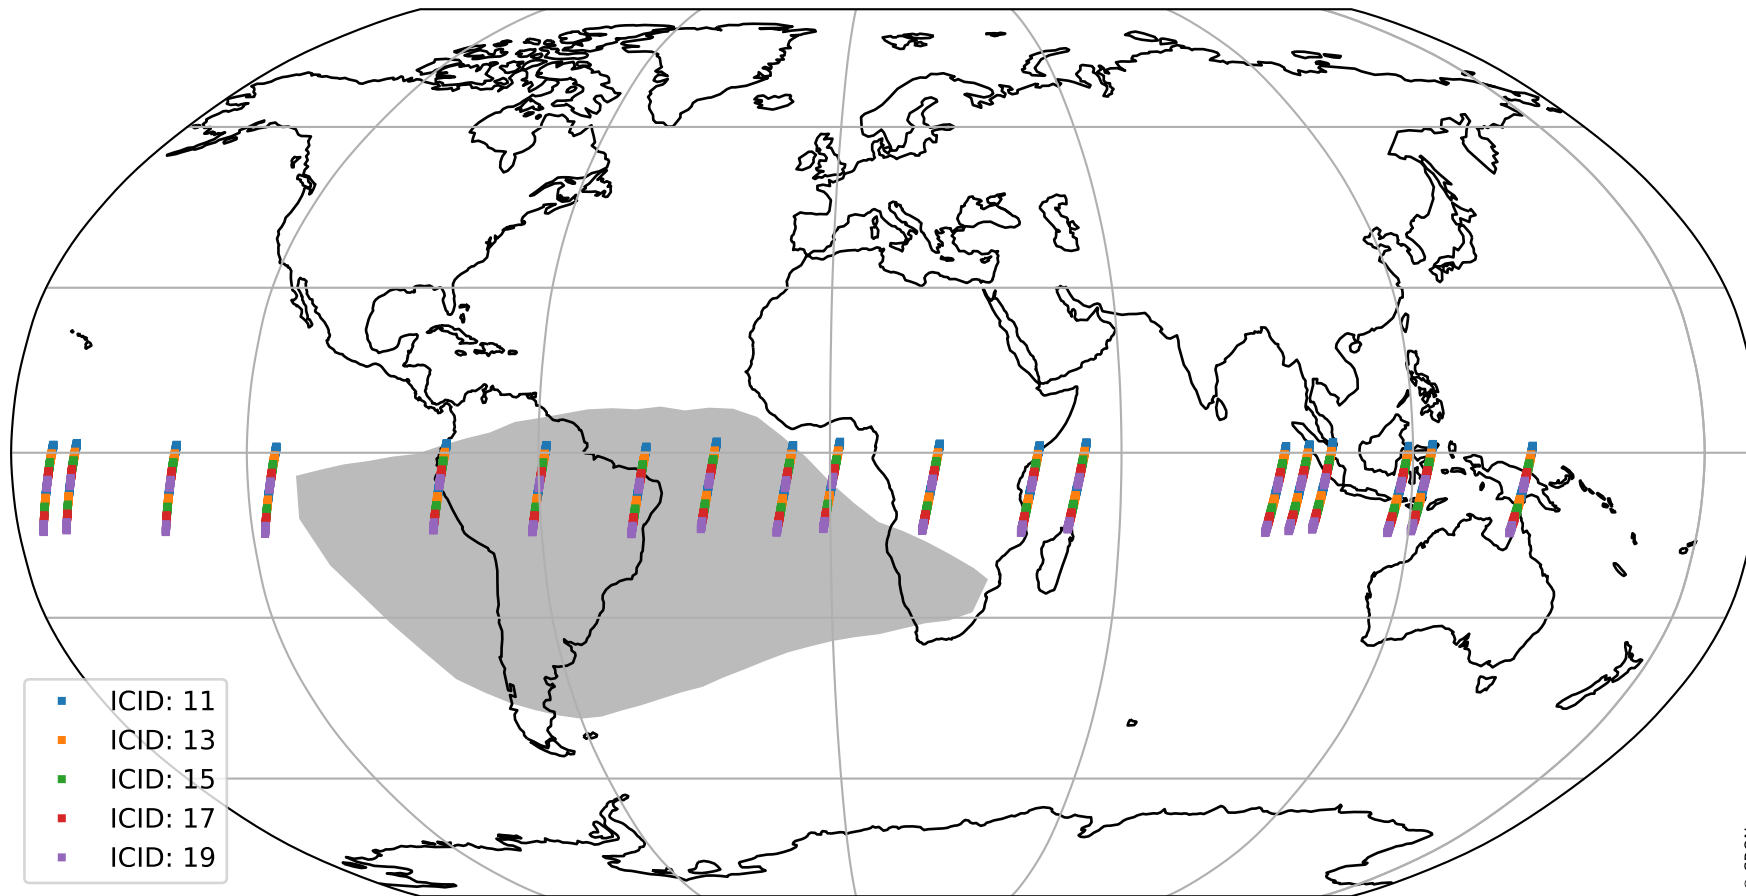

# Tropomi SWIR offset (official)

orbits : 19 in [14677, 14722]  
coverage : 2020-08-13 / 2020-08-16  
median : 30.957  $\mu\text{V}$   
spread : 15.291  $\mu\text{V}$   
created : 2023-08-21T14:45:12

# Tropomi SWIR offset (official)

value compared with SWIR offset CKD

orbits : 19 in [14677, 14722]  
coverage : 2020-08-13 / 2020-08-16  
median : -0.066297 mV  
spread : 0.38402 mV  
created : 2023-08-21T14:45:12

# Tropomi SWIR offset (official) ground-tracks of Sentinel-5P

orbits : 19 in [14677, 14722]  
coverage : 2020-08-13 / 2020-08-16  
created : 2023-08-21T14:45:12

# Tropomi SWIR offset (official)

orbits : [2827, 14722]  
coverage : 2018-04-30 / 2020-08-16  
created : 2023-08-21T14:45:13