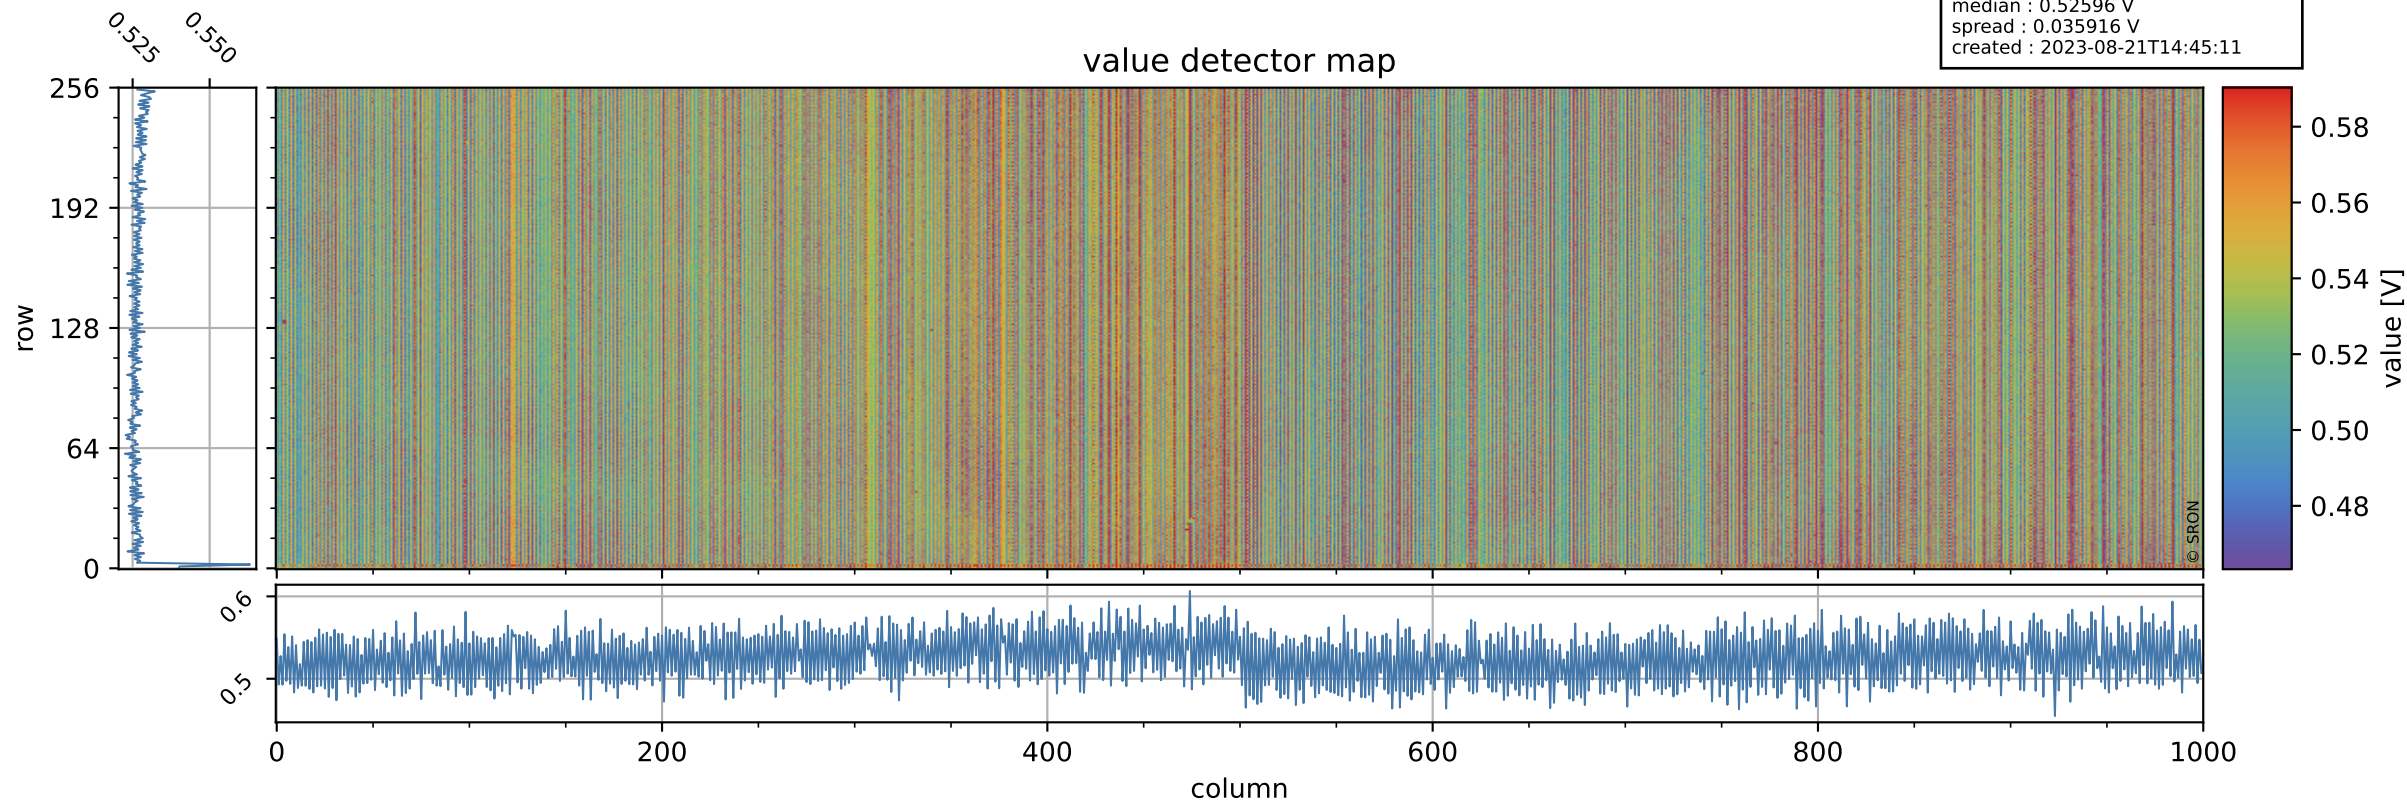

# Tropomi SWIR offset (official)

orbits : 19 in [14677, 14722]  
coverage : 2020-08-13 / 2020-08-16  
median : 0.52596 V  
spread : 0.035916 V  
created : 2023-08-21T14:45:11

## value detector map

# Tropomi SWIR offset (official)

orbits : 19 in [14677, 14722]  
coverage : 2020-08-13 / 2020-08-16  
median : 30.957  $\mu\text{V}$   
spread : 15.291  $\mu\text{V}$   
created : 2023-08-21T14:45:12

# Tropomi SWIR offset (official) ground-tracks of Sentinel-5P

orbits : 19 in [14677, 14722]  
coverage : 2020-08-13 / 2020-08-16  
created : 2023-08-21T14:45:12