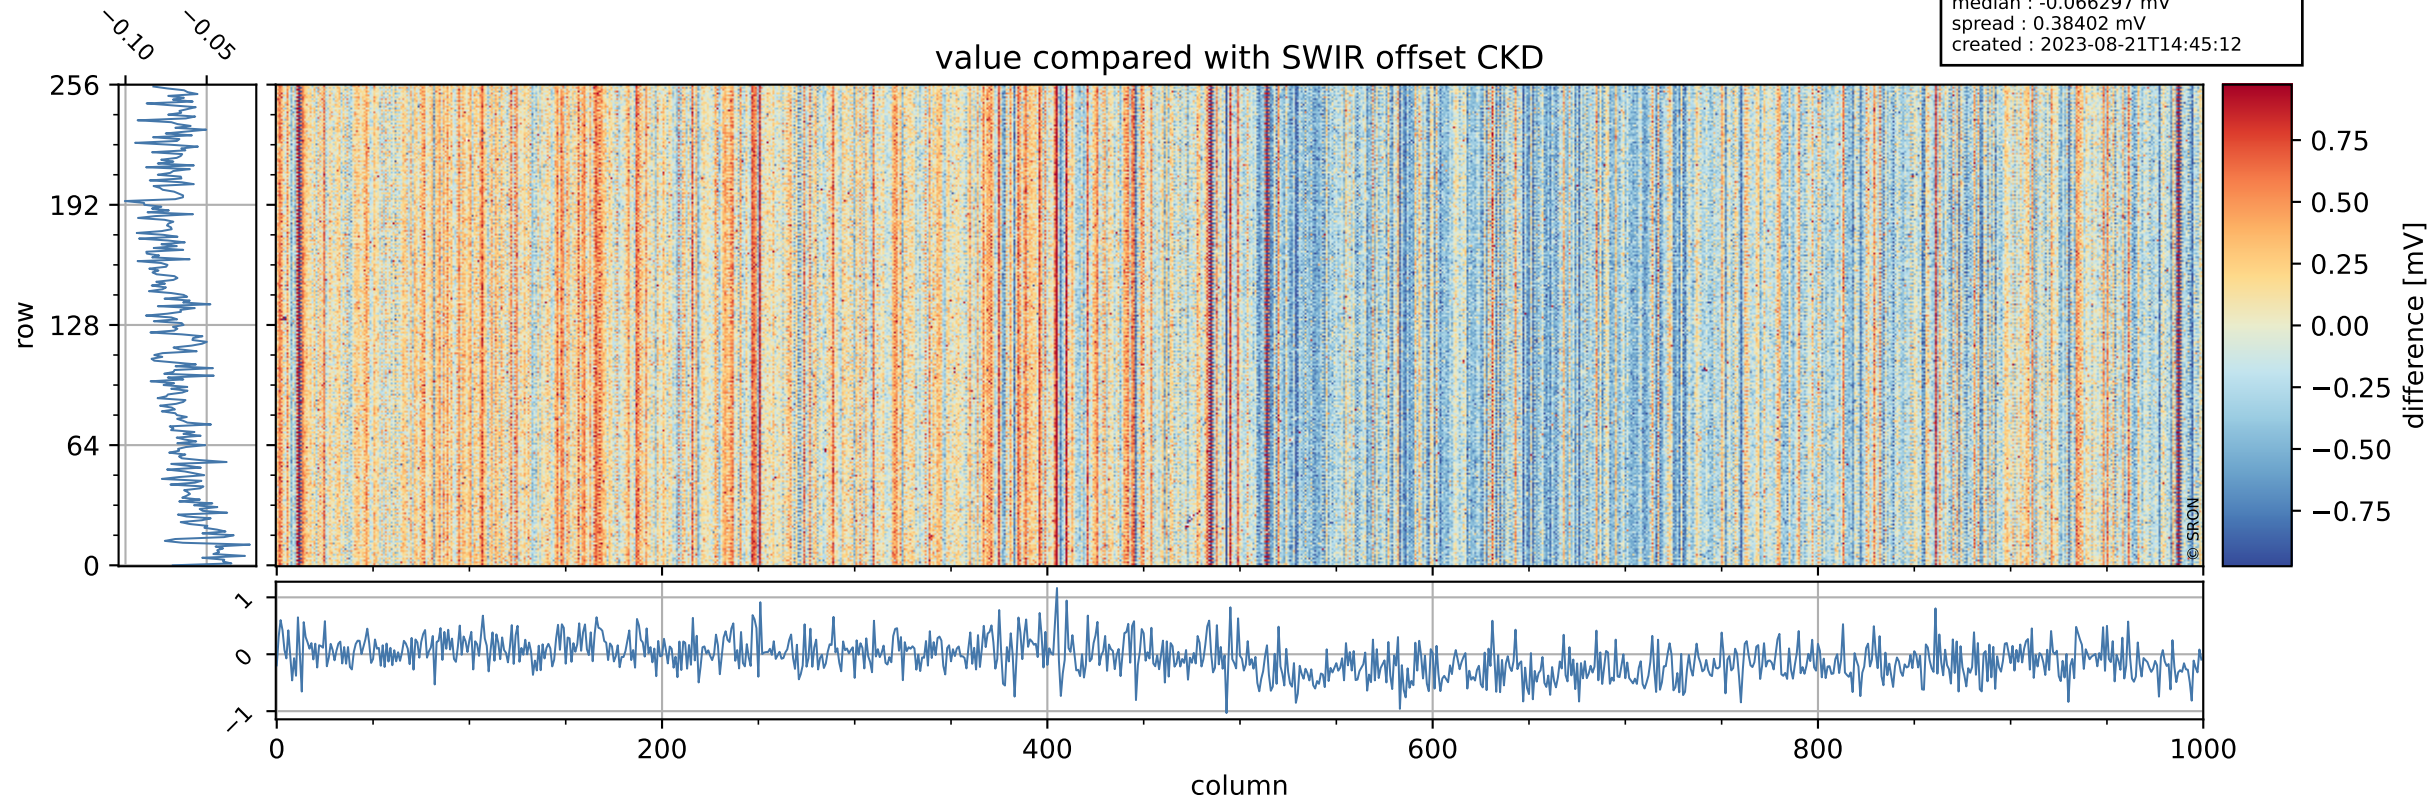

## value detector map

# Tropomi SWIR offset (official)

orbits : 19 in [14677, 14722]  
coverage : 2020-08-13 / 2020-08-16  
median : 30.957  $\mu\text{V}$   
spread : 15.291  $\mu\text{V}$   
created : 2023-08-21T14:45:12

# Tropomi SWIR offset (official) ground-tracks of Sentinel-5P

orbits : 19 in [14677, 14722]  
coverage : 2020-08-13 / 2020-08-16  
created : 2023-08-21T14:45:12

# Tropomi SWIR offset (official)

orbits : [2827, 14722]  
coverage : 2018-04-30 / 2020-08-16  
created : 2023-08-21T14:45:13