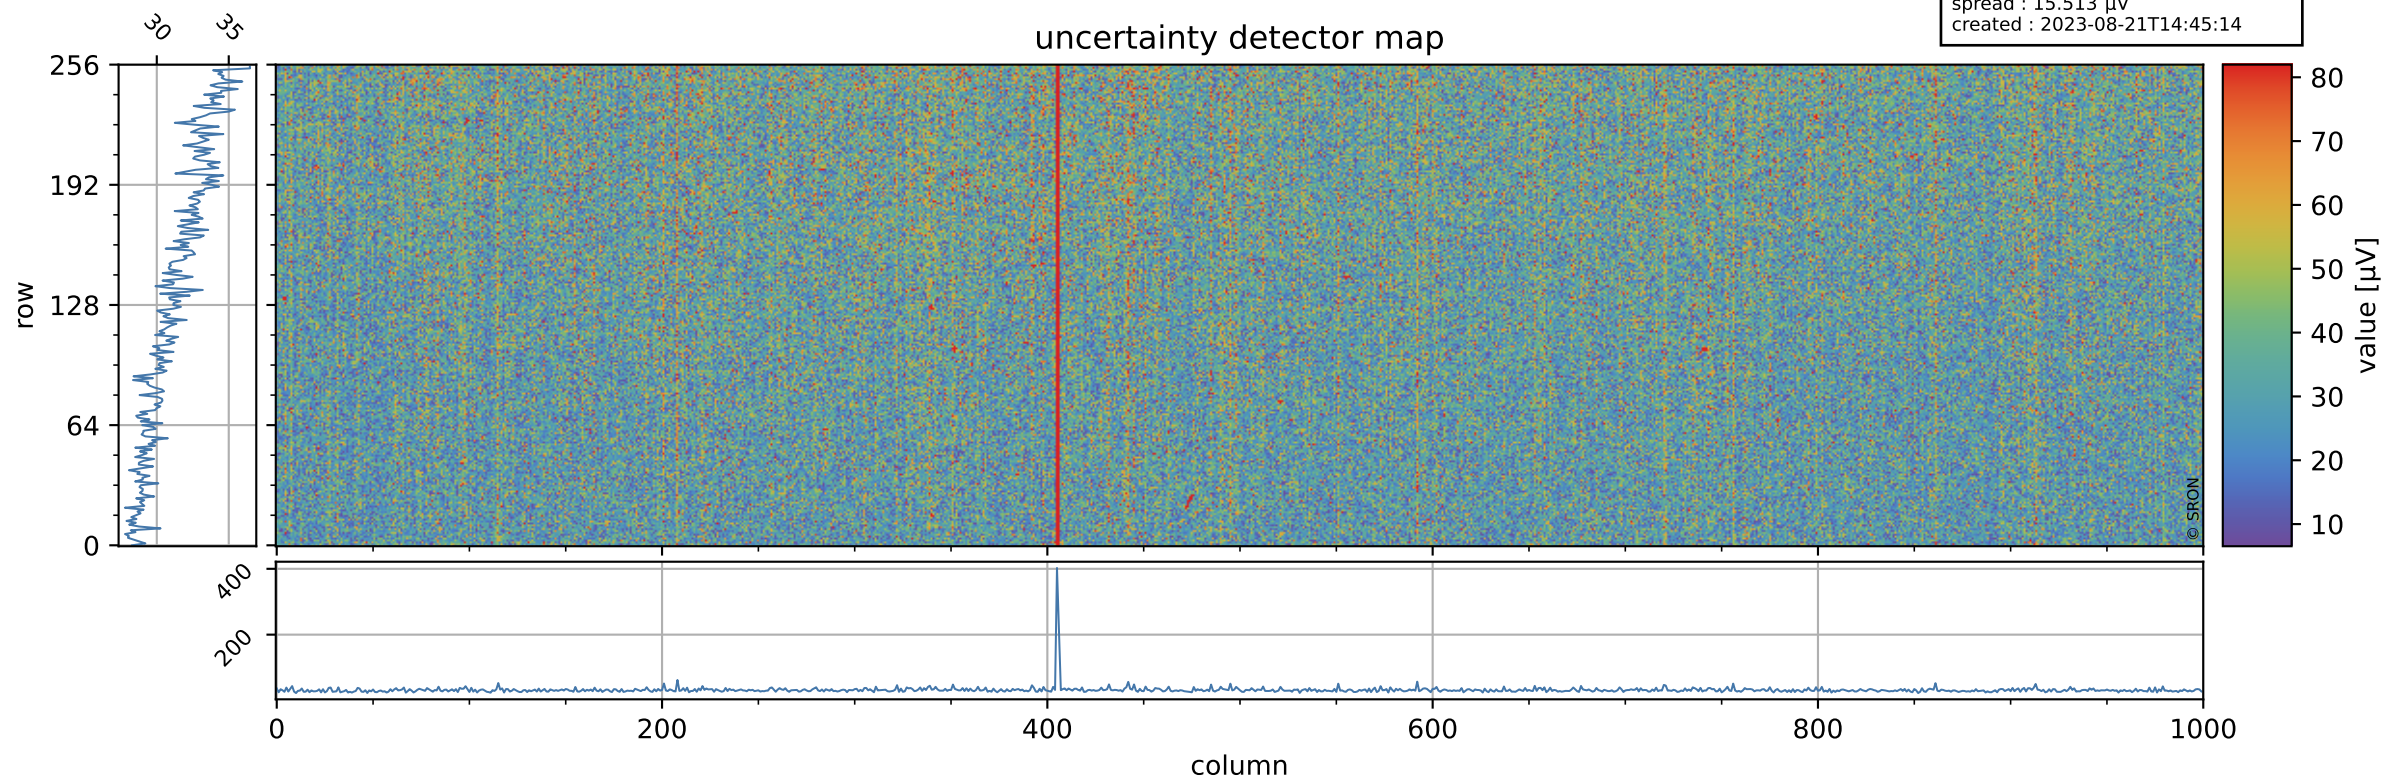

Tropomi SWIR offset (official)

orbits : 19 in [14692, 14737]
coverage : 2020-08-14 / 2020-08-17
median : 0.52596 V
spread : 0.035914 V
created : 2023-08-21T14:45:14

value detector map

Tropomi SWIR offset (official)

orbits : 19 in [14692, 14737]
coverage : 2020-08-14 / 2020-08-17
median : 31.568 μV
spread : 15.513 μV
created : 2023-08-21T14:45:14

Tropomi SWIR offset (official)

orbits : 19 in [14692, 14737]
coverage : 2020-08-14 / 2020-08-17
median : -0.064077 mV
spread : 0.38306 mV
created : 2023-08-21T14:45:15

value compared with SWIR offset CKD

Tropomi SWIR offset (official) ground-tracks of Sentinel-5P

orbits : 19 in [14692, 14737]
coverage : 2020-08-14 / 2020-08-17
created : 2023-08-21T14:45:15

Tropomi SWIR offset (official)

orbits : [2827, 14737]
coverage : 2018-04-30 / 2020-08-17
created : 2023-08-21T14:45:16

trend of detector median & temperatures