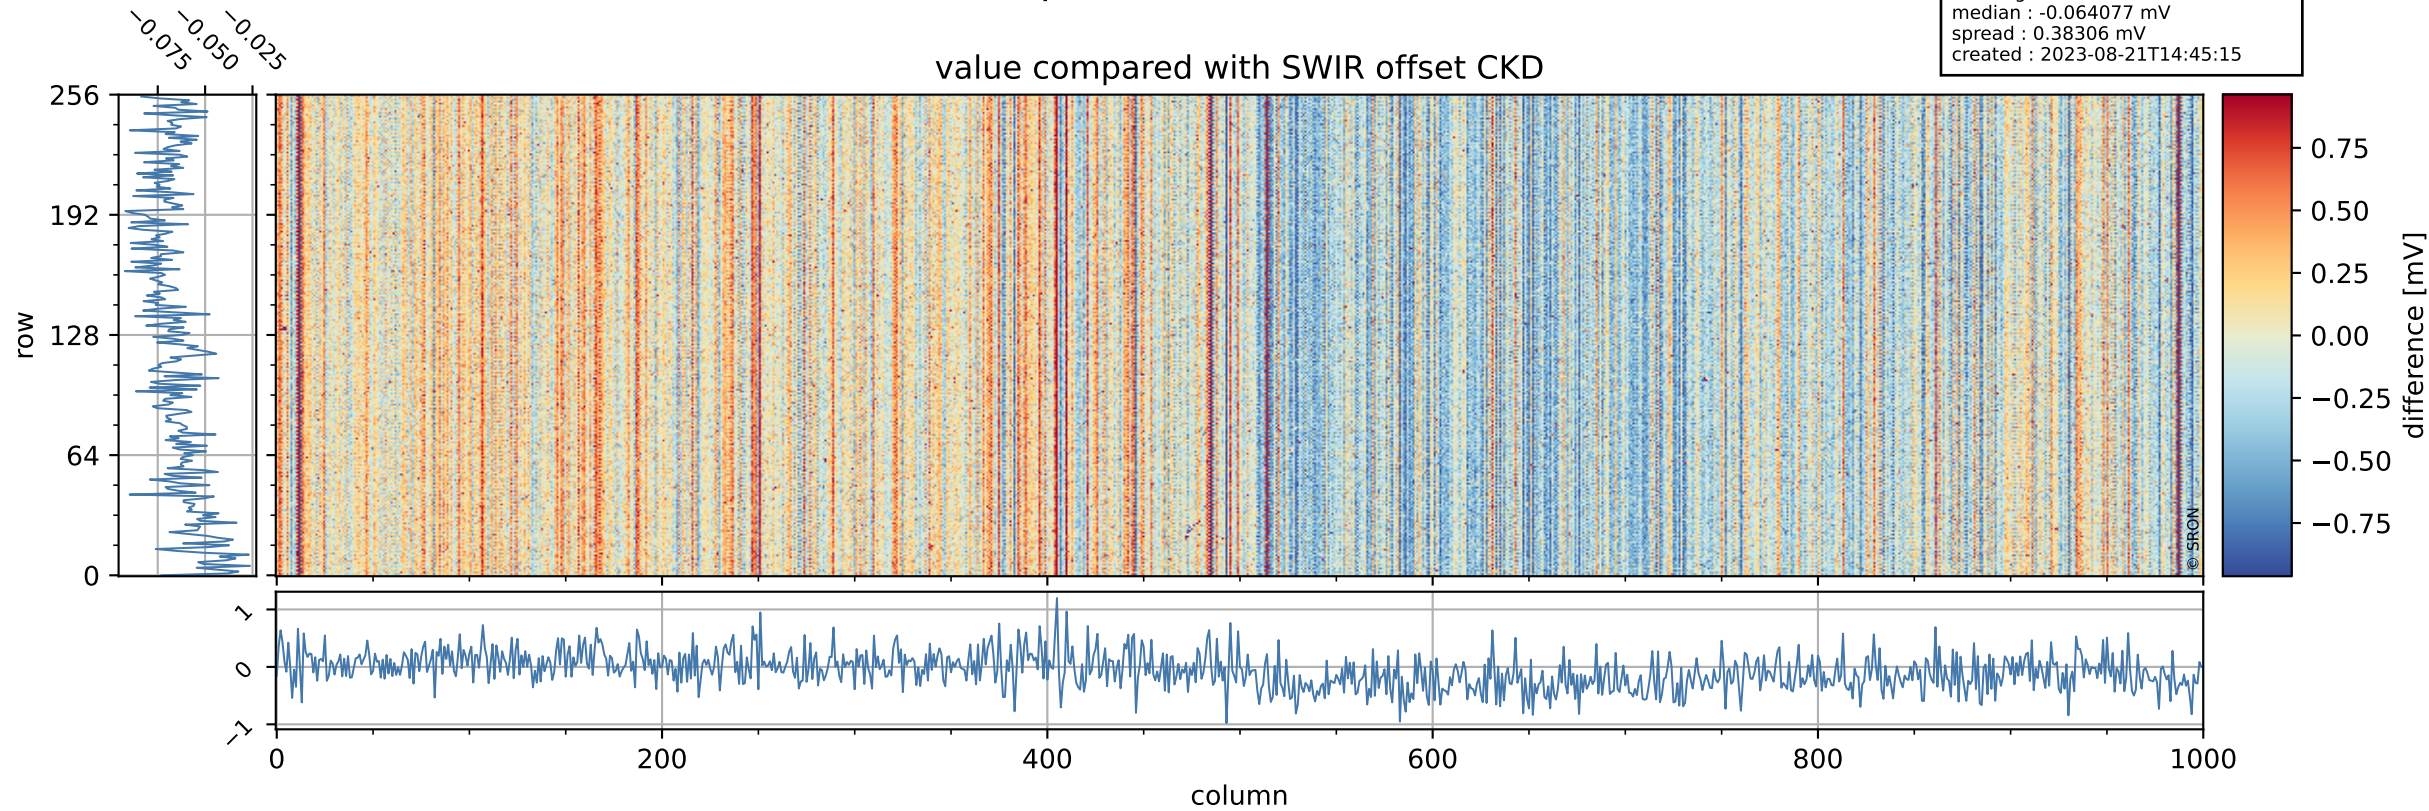

Tropomi SWIR offset (official)

orbits : 19 in [14692, 14737]
coverage : 2020-08-14 / 2020-08-17
median : 0.52596 V
spread : 0.035914 V
created : 2023-08-21T14:45:14

value detector map

Tropomi SWIR offset (official)

orbits : 19 in [14692, 14737]
coverage : 2020-08-14 / 2020-08-17
median : 31.568 μV
spread : 15.513 μV
created : 2023-08-21T14:45:14

Tropomi SWIR offset (official)

orbits : 19 in [14692, 14737]
coverage : 2020-08-14 / 2020-08-17
median : -0.064077 mV
spread : 0.38306 mV
created : 2023-08-21T14:45:15

value compared with SWIR offset CKD

Tropomi SWIR offset (official) ground-tracks of Sentinel-5P

orbits : 19 in [14692, 14737]
coverage : 2020-08-14 / 2020-08-17
created : 2023-08-21T14:45:15

Tropomi SWIR offset (official)

orbits : [2827, 14737]
coverage : 2018-04-30 / 2020-08-17
created : 2023-08-21T14:45:16

trend of detector median & temperatures