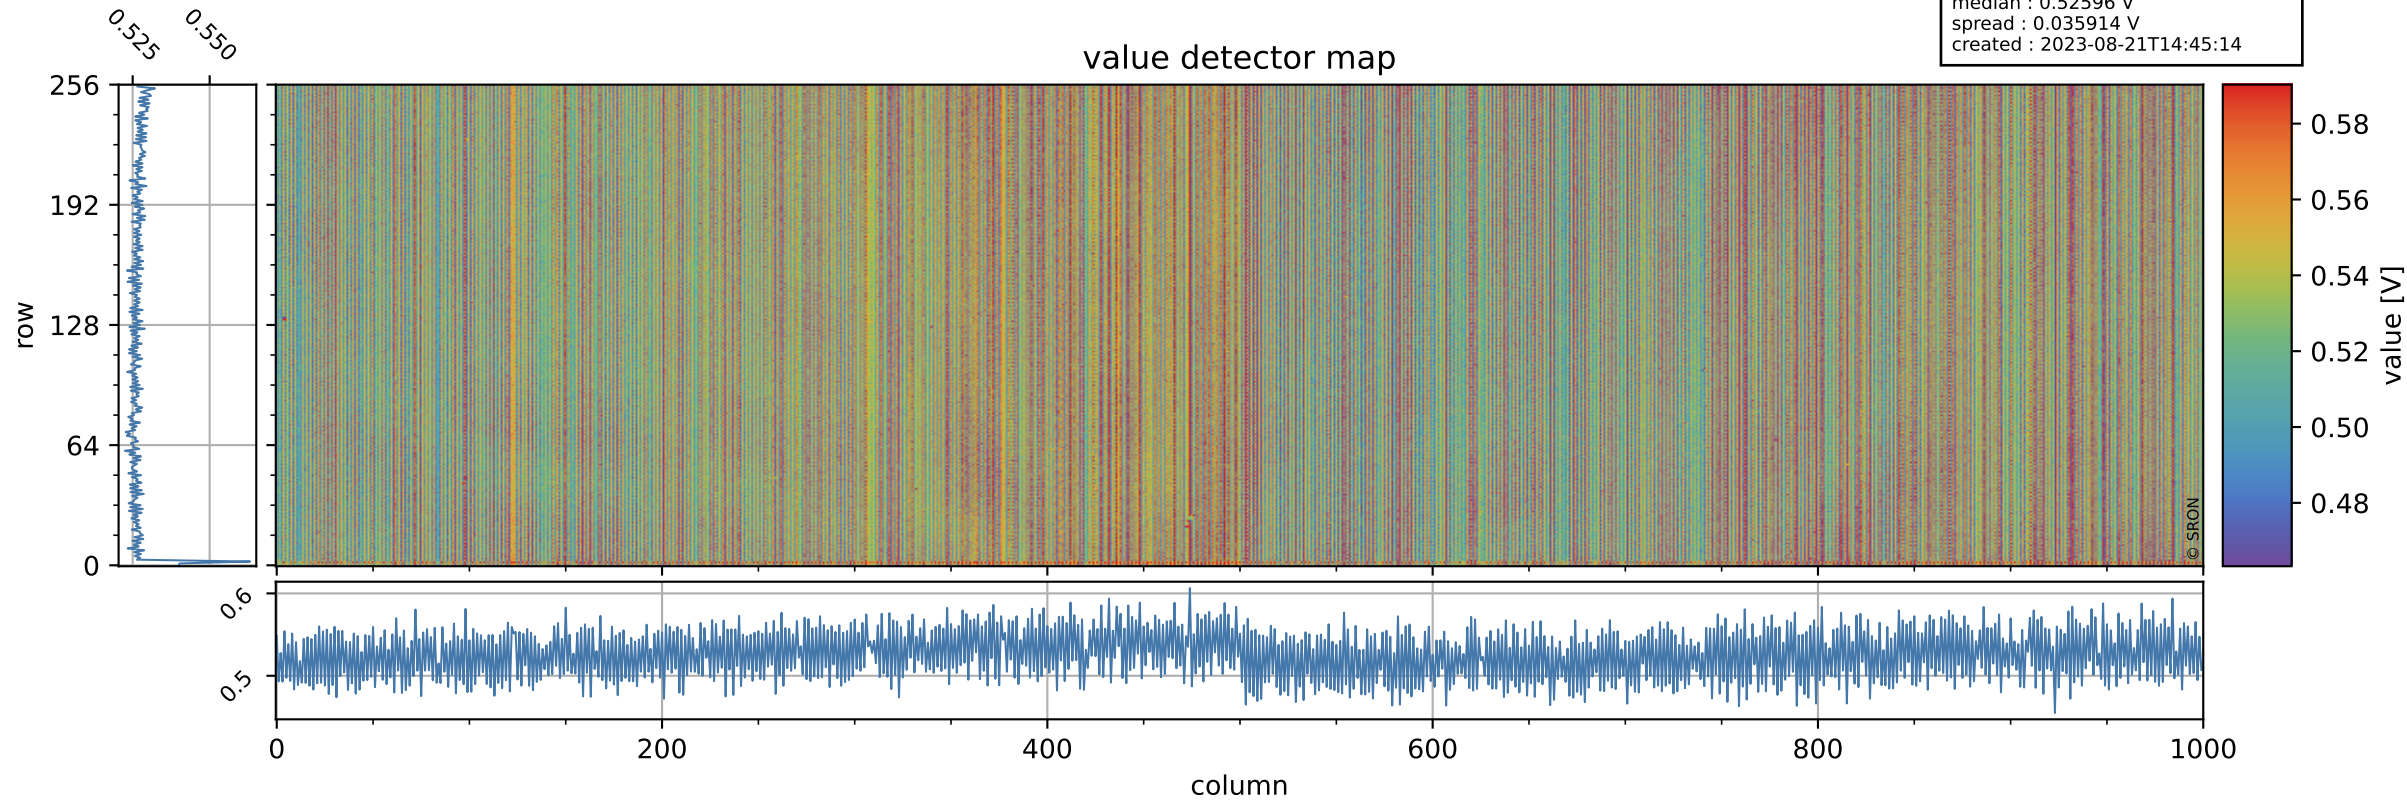

Tropomi SWIR offset (official)

orbits : 19 in [14692, 14737]
coverage : 2020-08-14 / 2020-08-17
median : 0.52596 V
spread : 0.035914 V
created : 2023-08-21T14:45:14

value detector map

Tropomi SWIR offset (official)

orbits : 19 in [14692, 14737]
coverage : 2020-08-14 / 2020-08-17
median : 31.568 μV
spread : 15.513 μV
created : 2023-08-21T14:45:14

Tropomi SWIR offset (official)

orbits : 19 in [14692, 14737]
coverage : 2020-08-14 / 2020-08-17
median : -0.064077 mV
spread : 0.38306 mV
created : 2023-08-21T14:45:15

value compared with SWIR offset CKD

Tropomi SWIR offset (official) ground-tracks of Sentinel-5P

orbits : 19 in [14692, 14737]
coverage : 2020-08-14 / 2020-08-17
created : 2023-08-21T14:45:15

Tropomi SWIR offset (official)

orbits : [2827, 14737]
coverage : 2018-04-30 / 2020-08-17
created : 2023-08-21T14:45:16

trend of detector median & temperatures