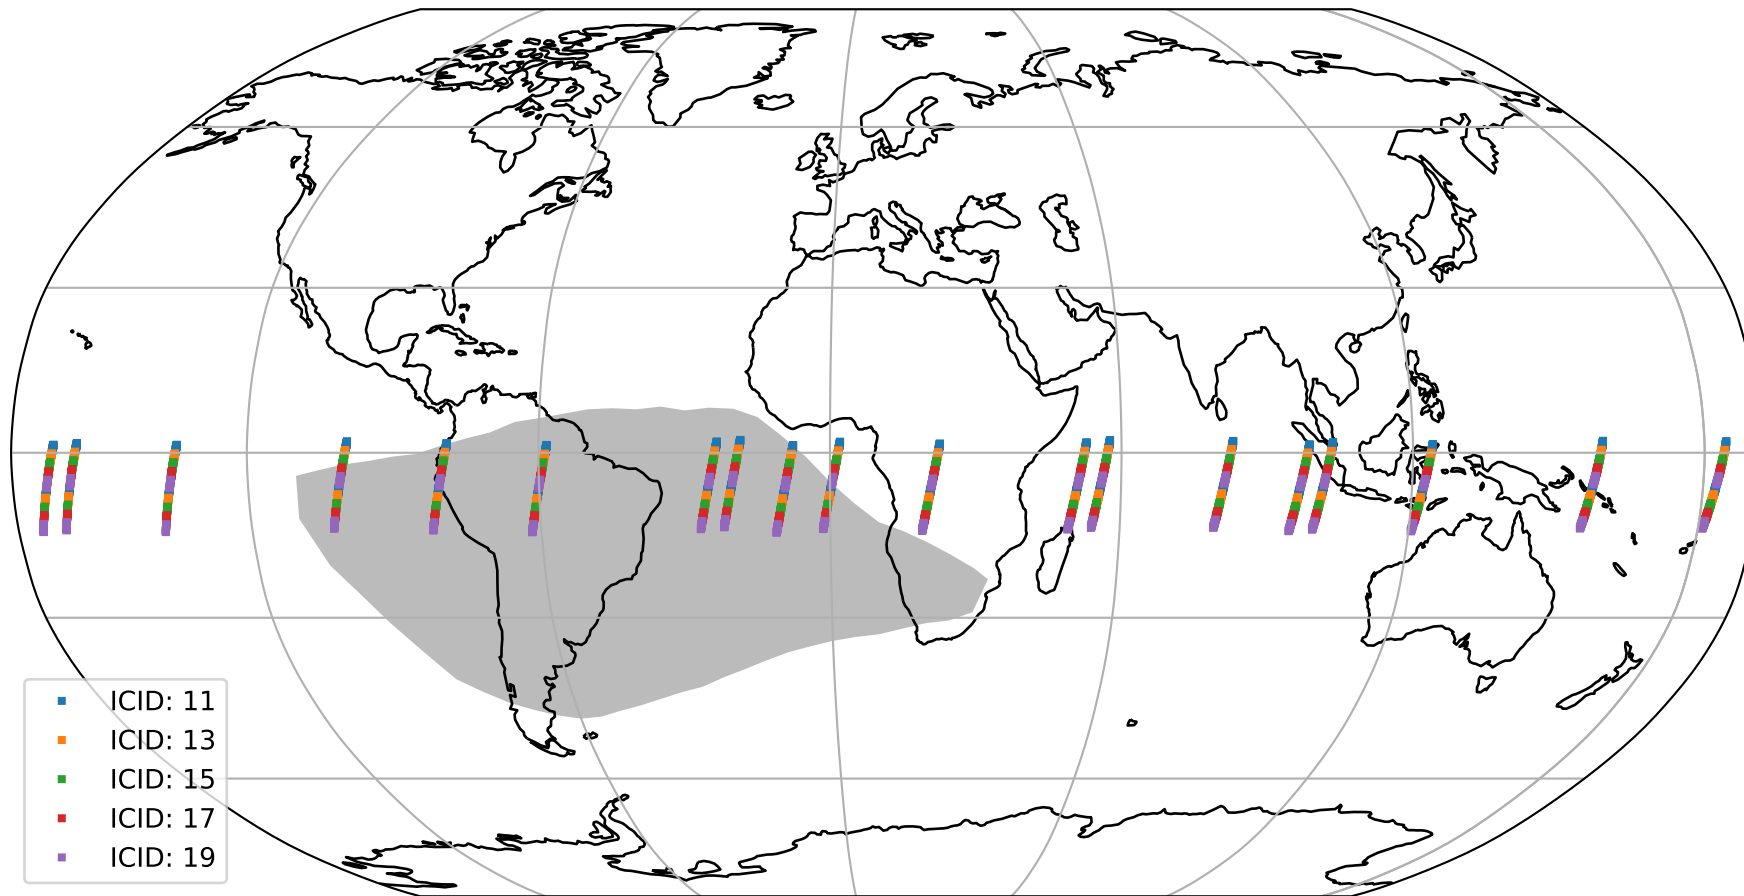

Tropomi SWIR offset (official)

orbits : 19 in [14692, 14737]
coverage : 2020-08-14 / 2020-08-17
median : 0.52596 V
spread : 0.035914 V
created : 2023-08-21T14:45:14

value detector map

Tropomi SWIR offset (official)

orbits : 19 in [14692, 14737]
coverage : 2020-08-14 / 2020-08-17
median : 31.568 μV
spread : 15.513 μV
created : 2023-08-21T14:45:14

Tropomi SWIR offset (official)

orbits : 19 in [14692, 14737]
coverage : 2020-08-14 / 2020-08-17
median : -0.064077 mV
spread : 0.38306 mV
created : 2023-08-21T14:45:15

value compared with SWIR offset CKD

Tropomi SWIR offset (official) ground-tracks of Sentinel-5P

orbits : 19 in [14692, 14737]
coverage : 2020-08-14 / 2020-08-17
created : 2023-08-21T14:45:15

Tropomi SWIR offset (official)

orbits : [2827, 14737]
coverage : 2018-04-30 / 2020-08-17
created : 2023-08-21T14:45:16

trend of detector median & temperatures