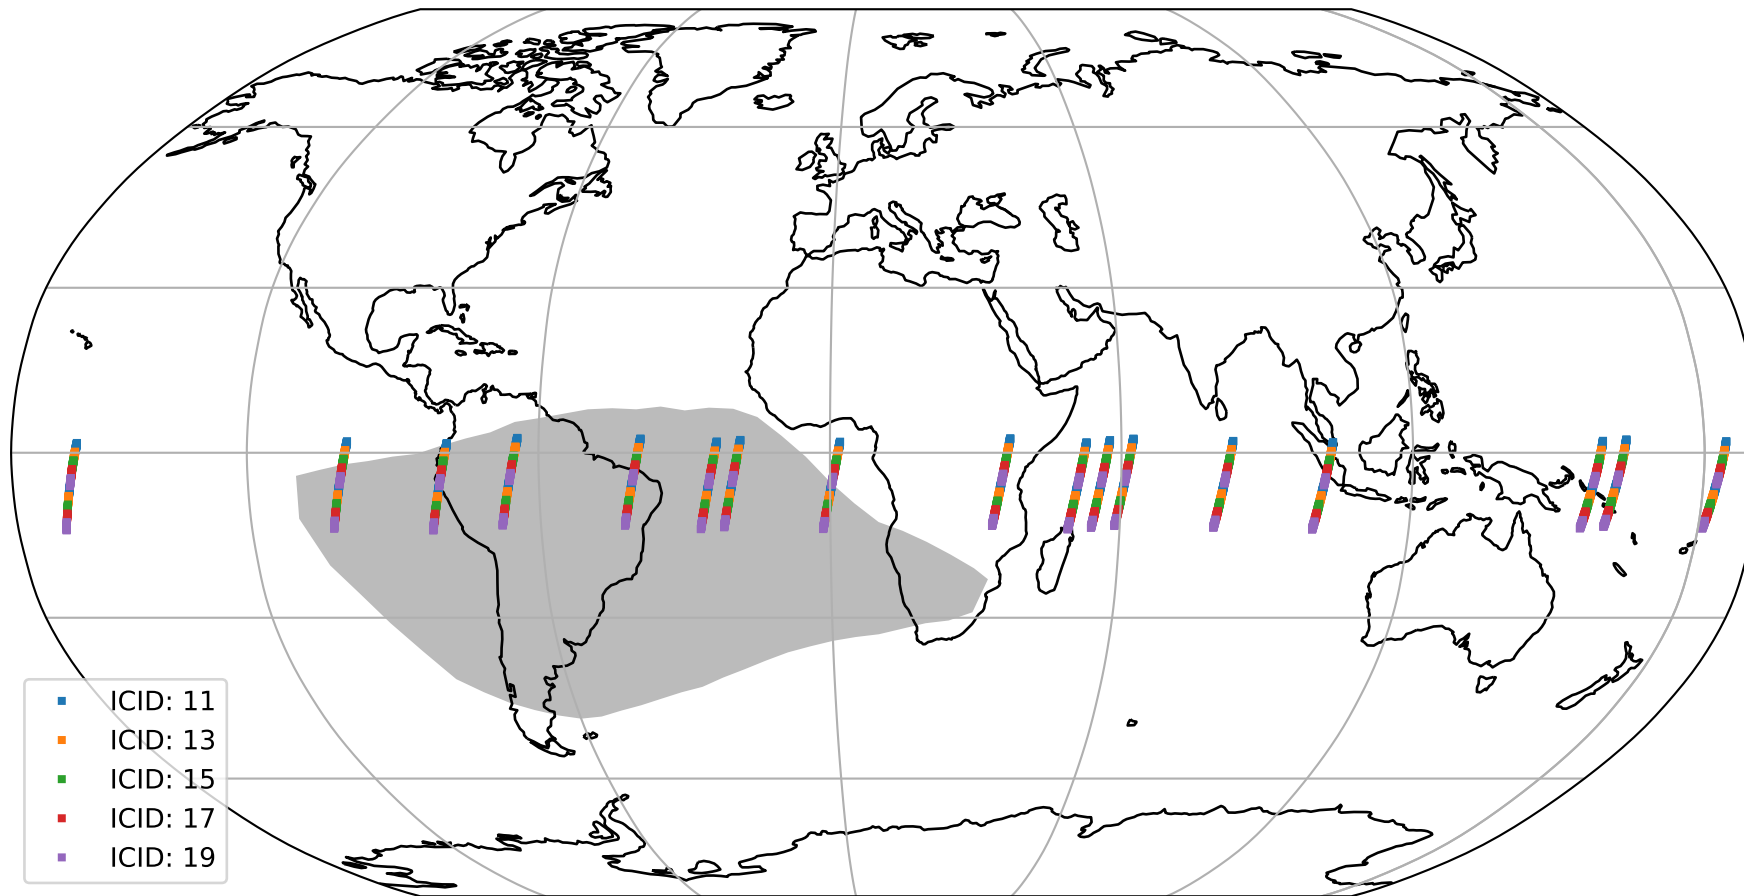

Tropomi SWIR offset (official)

orbits : 17 in [14707, 14752]
coverage : 2020-08-15 / 2020-08-18
median : 0.52596 V
spread : 0.035915 V
created : 2023-08-21T14:45:17

value detector map

Tropomi SWIR offset (official)

orbits : 17 in [14707, 14752]
coverage : 2020-08-15 / 2020-08-18
median : 32.499 μV
spread : 15.84 μV
created : 2023-08-21T14:45:17

Tropomi SWIR offset (official)

orbits : 17 in [14707, 14752]
coverage : 2020-08-15 / 2020-08-18
median : -0.062618 mV
spread : 0.38471 mV
created : 2023-08-21T14:45:18

value compared with SWIR offset CKD

Tropomi SWIR offset (official) ground-tracks of Sentinel-5P

orbits : 17 in [14707, 14752]
coverage : 2020-08-15 / 2020-08-18
created : 2023-08-21T14:45:18

Tropomi SWIR offset (official)

orbits : [2827, 14752]
coverage : 2018-04-30 / 2020-08-18
created : 2023-08-21T14:45:19

trend of detector median & temperatures