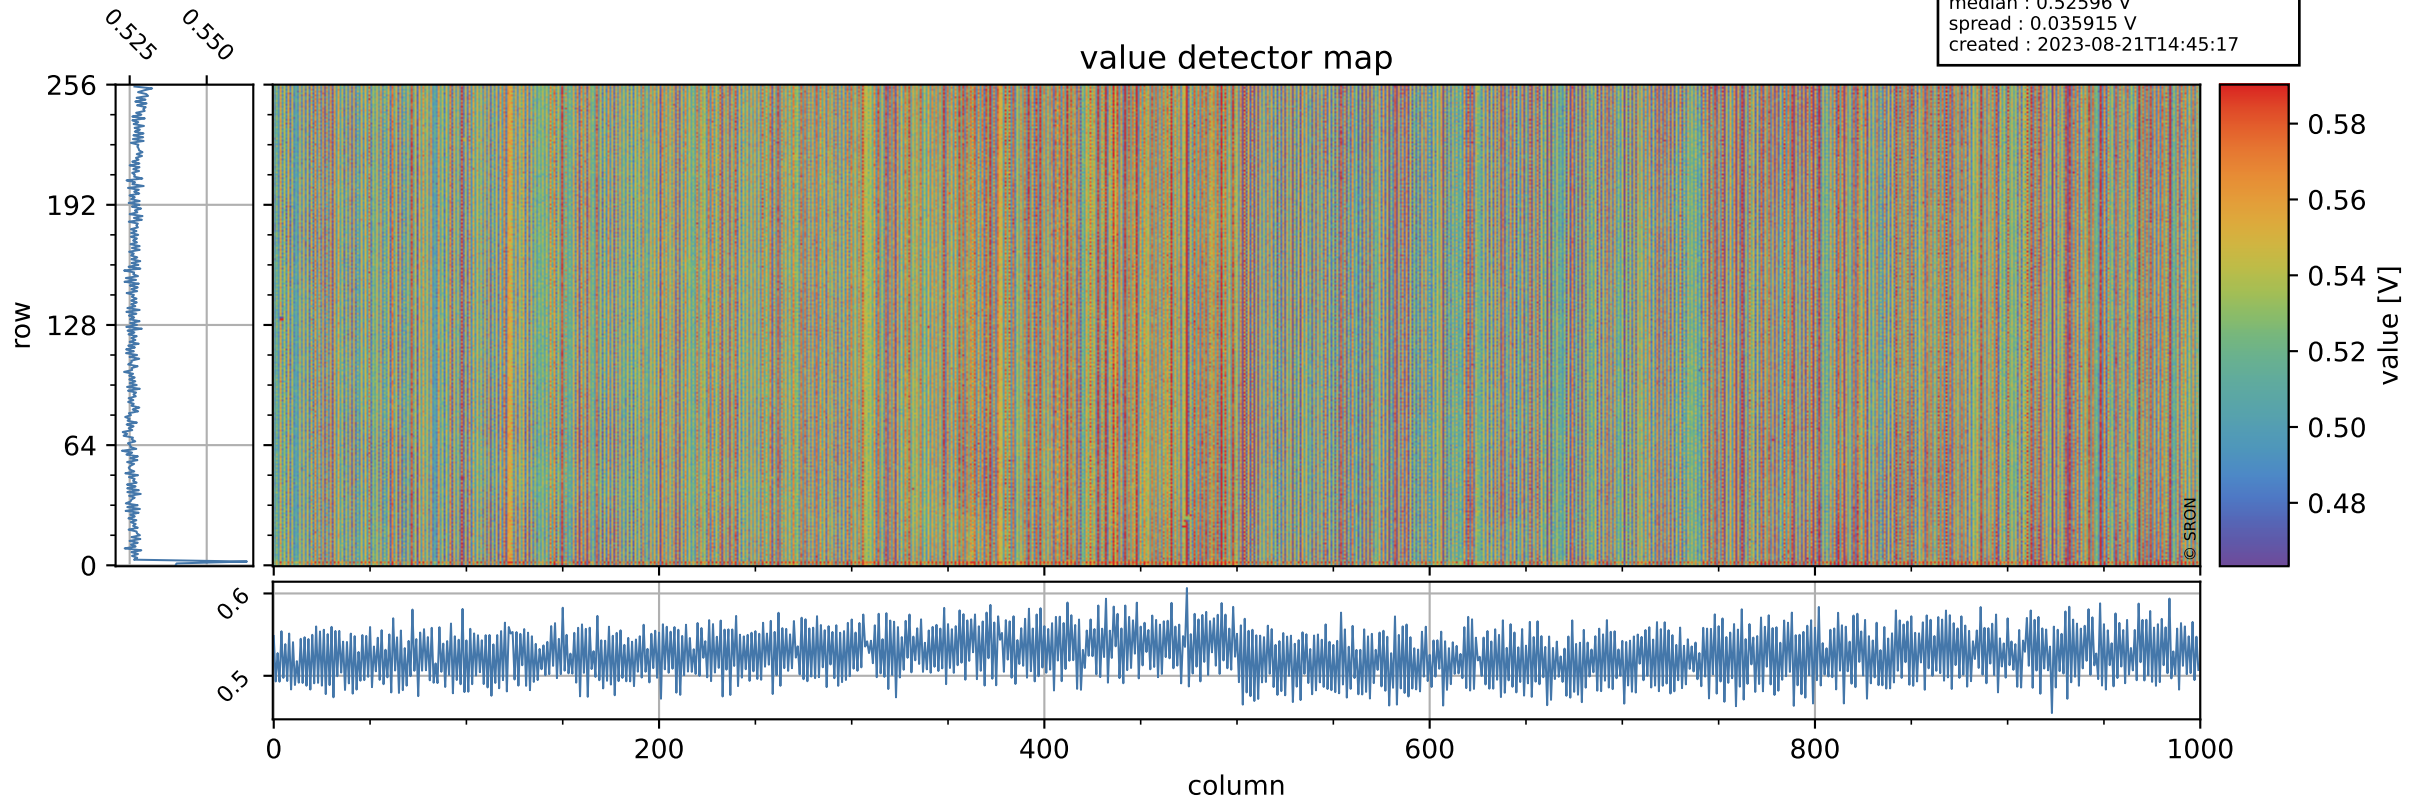

Tropomi SWIR offset (official)

orbits : 17 in [14707, 14752]
coverage : 2020-08-15 / 2020-08-18
median : 0.52596 V
spread : 0.035915 V
created : 2023-08-21T14:45:17

value detector map

Tropomi SWIR offset (official)

orbits : 17 in [14707, 14752]
coverage : 2020-08-15 / 2020-08-18
median : 32.499 μV
spread : 15.84 μV
created : 2023-08-21T14:45:17

Tropomi SWIR offset (official)

orbits : 17 in [14707, 14752]
coverage : 2020-08-15 / 2020-08-18
median : -0.062618 mV
spread : 0.38471 mV
created : 2023-08-21T14:45:18

value compared with SWIR offset CKD

Tropomi SWIR offset (official) ground-tracks of Sentinel-5P

orbits : 17 in [14707, 14752]
coverage : 2020-08-15 / 2020-08-18
created : 2023-08-21T14:45:18

Tropomi SWIR offset (official)

orbits : [2827, 14752]
coverage : 2018-04-30 / 2020-08-18
created : 2023-08-21T14:45:19

trend of detector median & temperatures