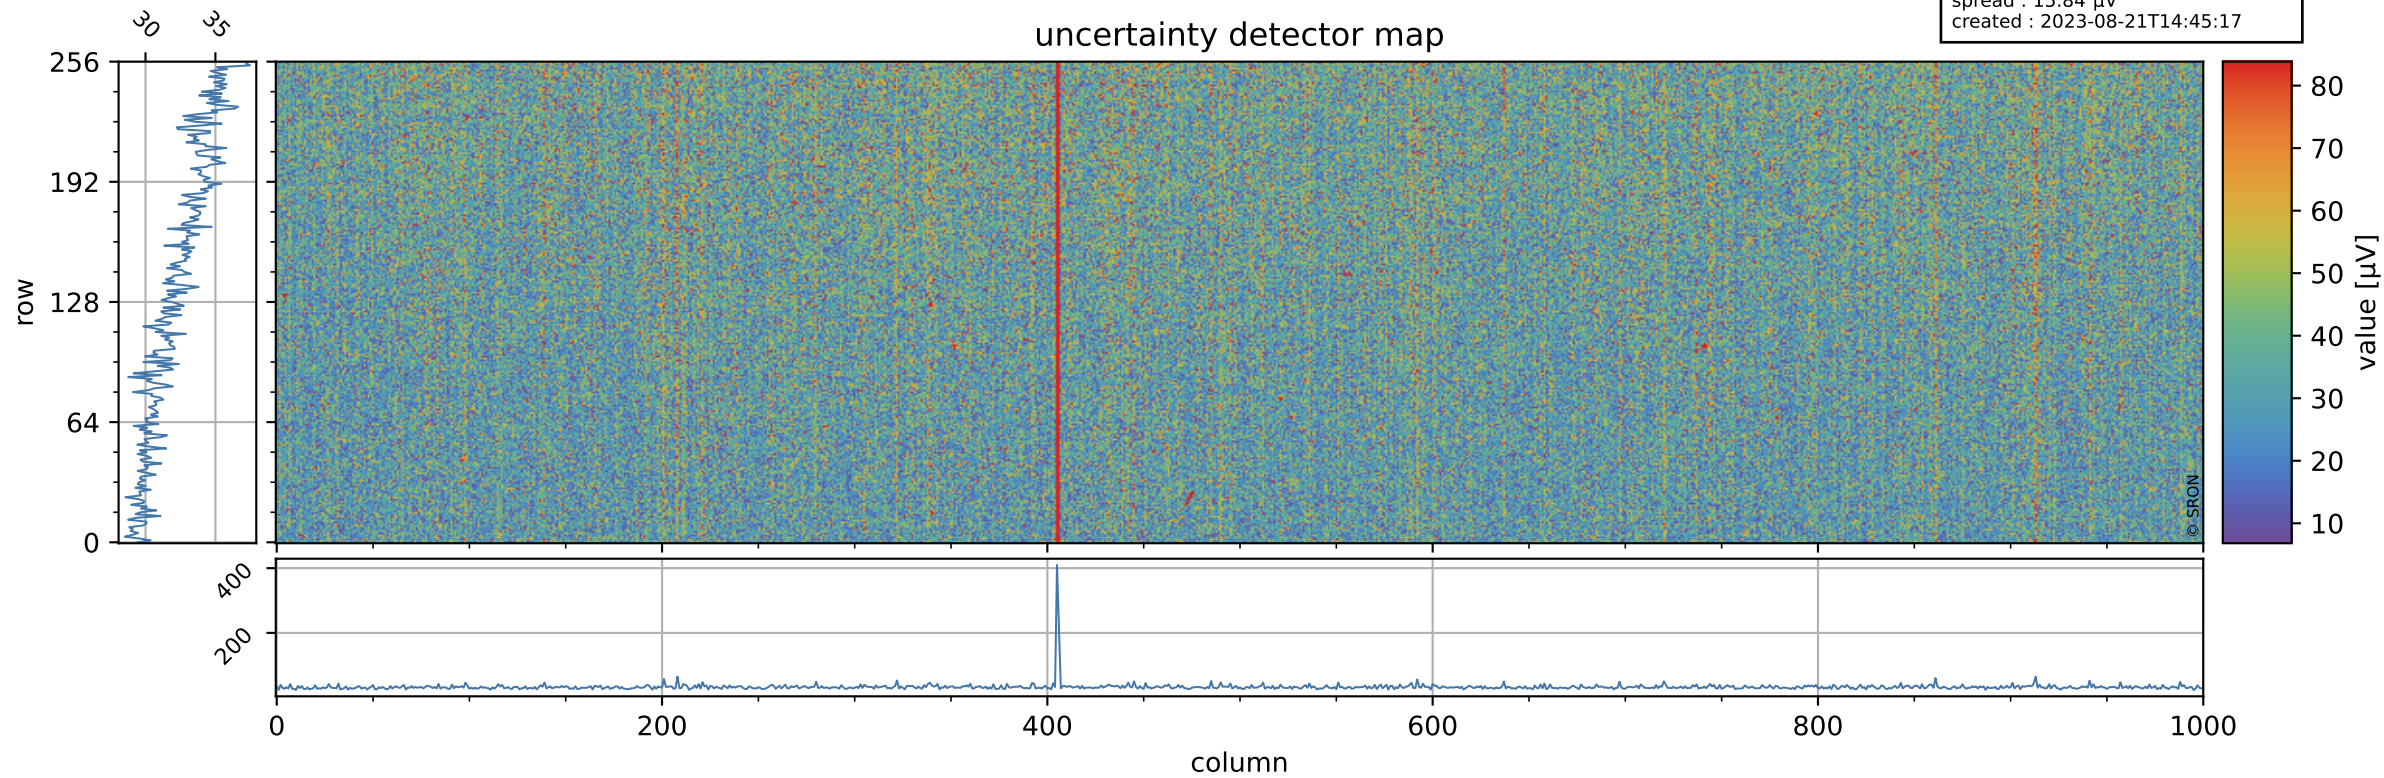

Tropomi SWIR offset (official)

orbits : 17 in [14707, 14752]
coverage : 2020-08-15 / 2020-08-18
median : 0.52596 V
spread : 0.035915 V
created : 2023-08-21T14:45:17

value detector map

Tropomi SWIR offset (official)

orbits : 17 in [14707, 14752]
coverage : 2020-08-15 / 2020-08-18
median : 32.499 μV
spread : 15.84 μV
created : 2023-08-21T14:45:17

Tropomi SWIR offset (official)

orbits : 17 in [14707, 14752]
coverage : 2020-08-15 / 2020-08-18
median : -0.062618 mV
spread : 0.38471 mV
created : 2023-08-21T14:45:18

value compared with SWIR offset CKD

Tropomi SWIR offset (official) ground-tracks of Sentinel-5P

orbits : 17 in [14707, 14752]
coverage : 2020-08-15 / 2020-08-18
created : 2023-08-21T14:45:18

Tropomi SWIR offset (official)

orbits : [2827, 14752]
coverage : 2018-04-30 / 2020-08-18
created : 2023-08-21T14:45:19

trend of detector median & temperatures