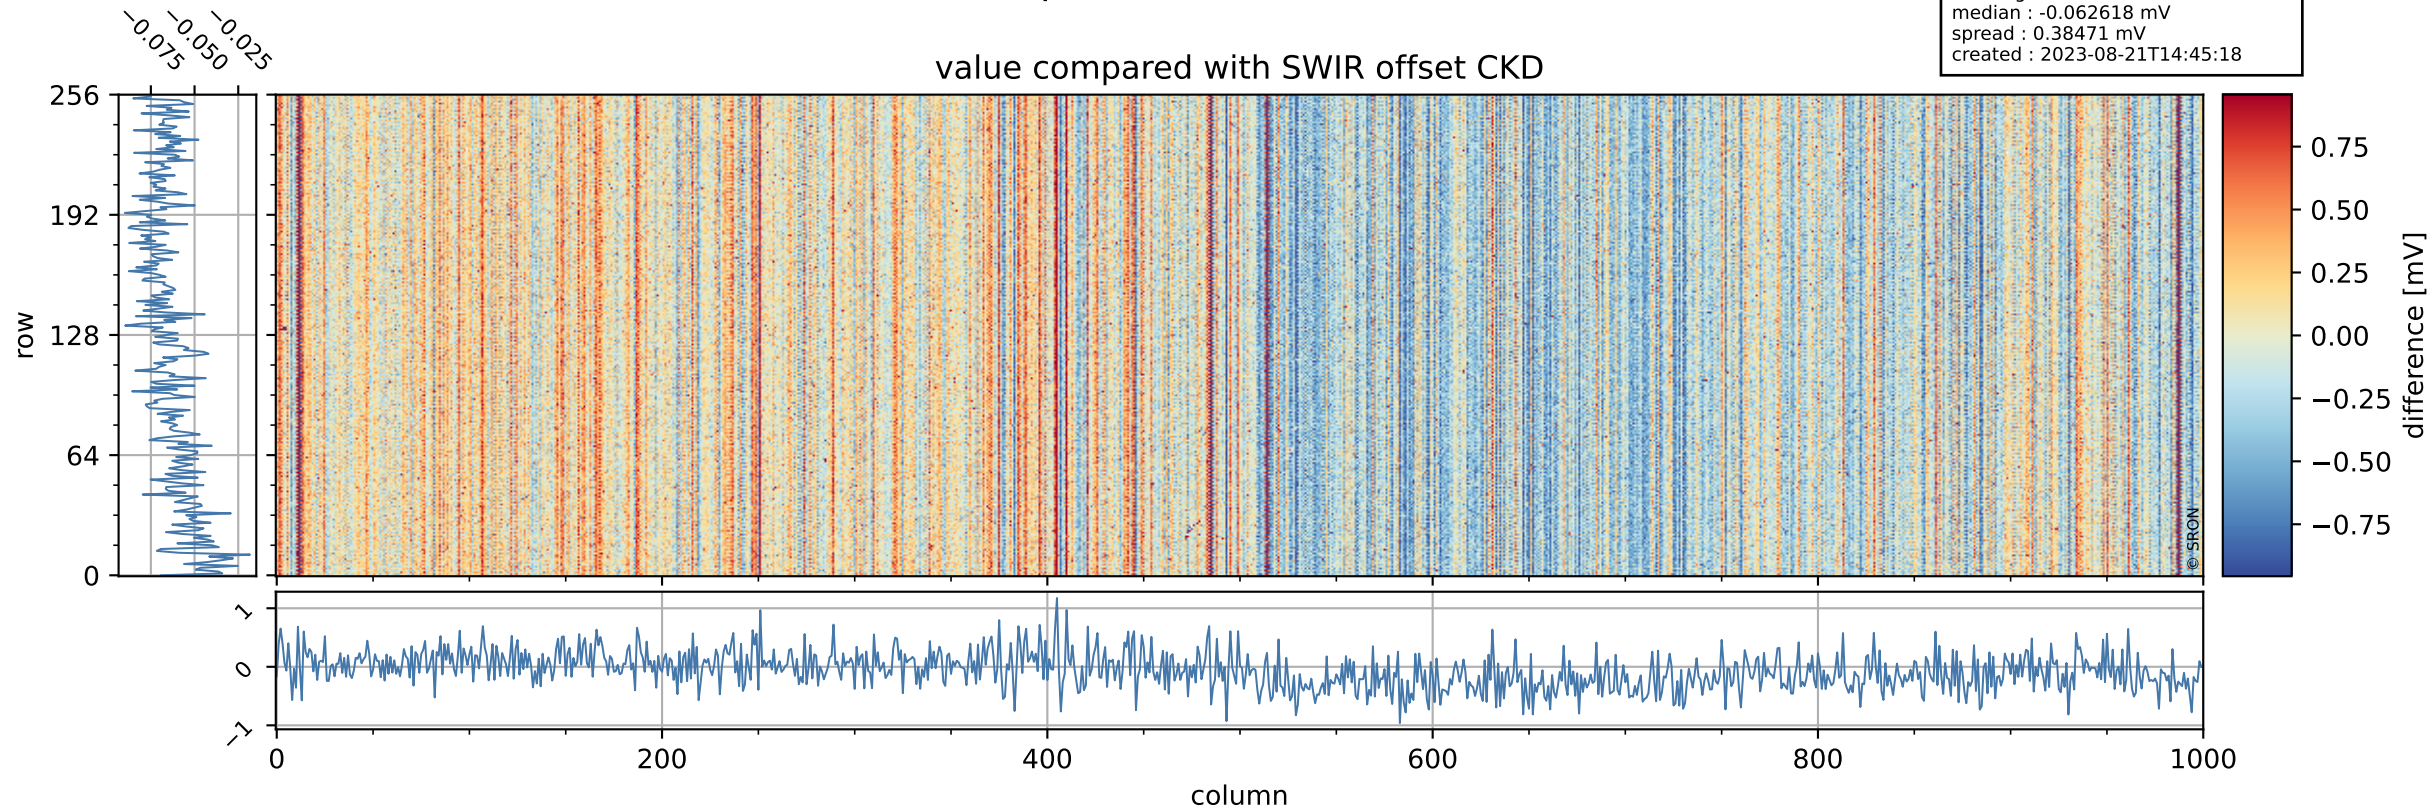

Tropomi SWIR offset (official)

orbits : 17 in [14707, 14752]
coverage : 2020-08-15 / 2020-08-18
median : 0.52596 V
spread : 0.035915 V
created : 2023-08-21T14:45:17

value detector map

Tropomi SWIR offset (official)

orbits : 17 in [14707, 14752]
coverage : 2020-08-15 / 2020-08-18
median : 32.499 μV
spread : 15.84 μV
created : 2023-08-21T14:45:17

Tropomi SWIR offset (official)

orbits : 17 in [14707, 14752]
coverage : 2020-08-15 / 2020-08-18
median : -0.062618 mV
spread : 0.38471 mV
created : 2023-08-21T14:45:18

value compared with SWIR offset CKD

Tropomi SWIR offset (official) ground-tracks of Sentinel-5P

orbits : 17 in [14707, 14752]
coverage : 2020-08-15 / 2020-08-18
created : 2023-08-21T14:45:18

Tropomi SWIR offset (official)

orbits : [2827, 14752]
coverage : 2018-04-30 / 2020-08-18
created : 2023-08-21T14:45:19

trend of detector median & temperatures