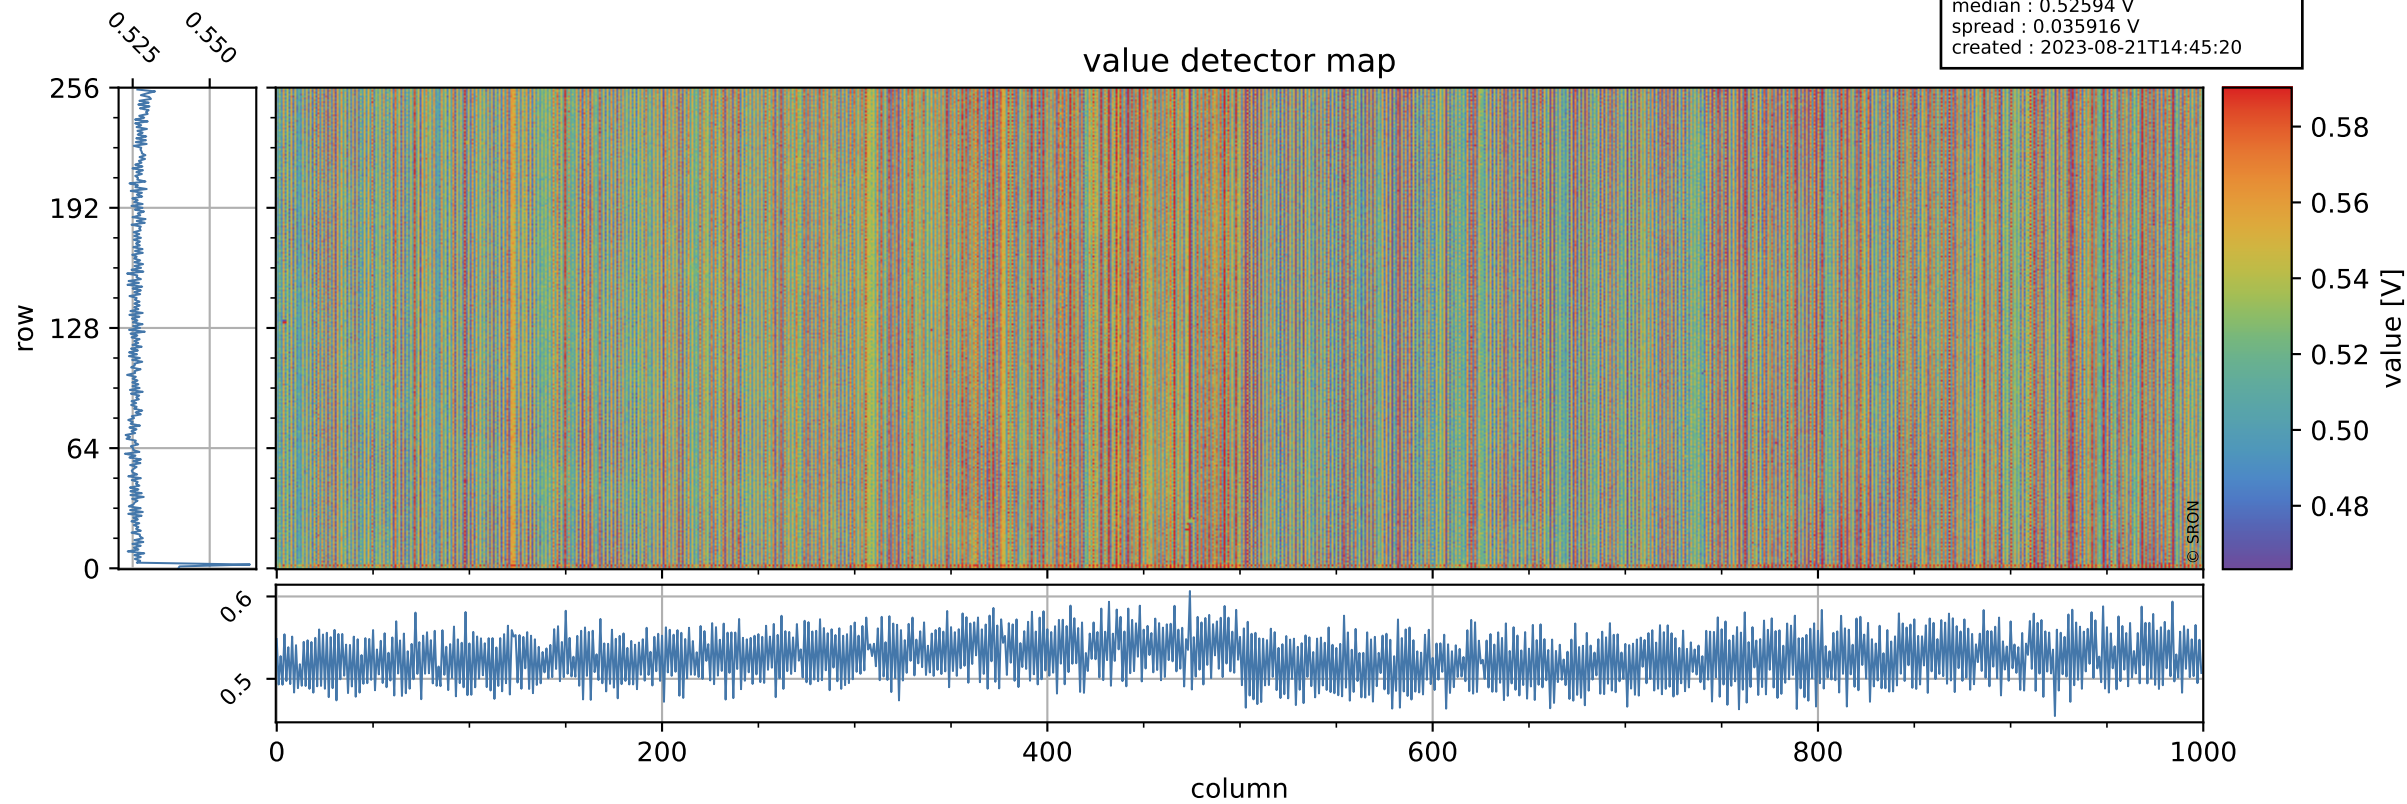

Tropomi SWIR offset (official)

orbits : 18 in [14722, 14767]
coverage : 2020-08-16 / 2020-08-19
median : 0.52594 V
spread : 0.035916 V
created : 2023-08-21T14:45:20

value detector map

Tropomi SWIR offset (official)

orbits : 18 in [14722, 14767]
coverage : 2020-08-16 / 2020-08-19
median : 29.709 μV
spread : 14.744 μV
created : 2023-08-21T14:45:20

Tropomi SWIR offset (official)

orbits : 18 in [14722, 14767]
coverage : 2020-08-16 / 2020-08-19
median : -0.081735 mV
spread : 0.38096 mV
created : 2023-08-21T14:45:20

value compared with SWIR offset CKD

Tropomi SWIR offset (official) ground-tracks of Sentinel-5P

orbits : 18 in [14722, 14767]
coverage : 2020-08-16 / 2020-08-19
created : 2023-08-21T14:45:21

Tropomi SWIR offset (official)

orbits : [2827, 14767]
coverage : 2018-04-30 / 2020-08-19
created : 2023-08-21T14:45:21

trend of detector median & temperatures