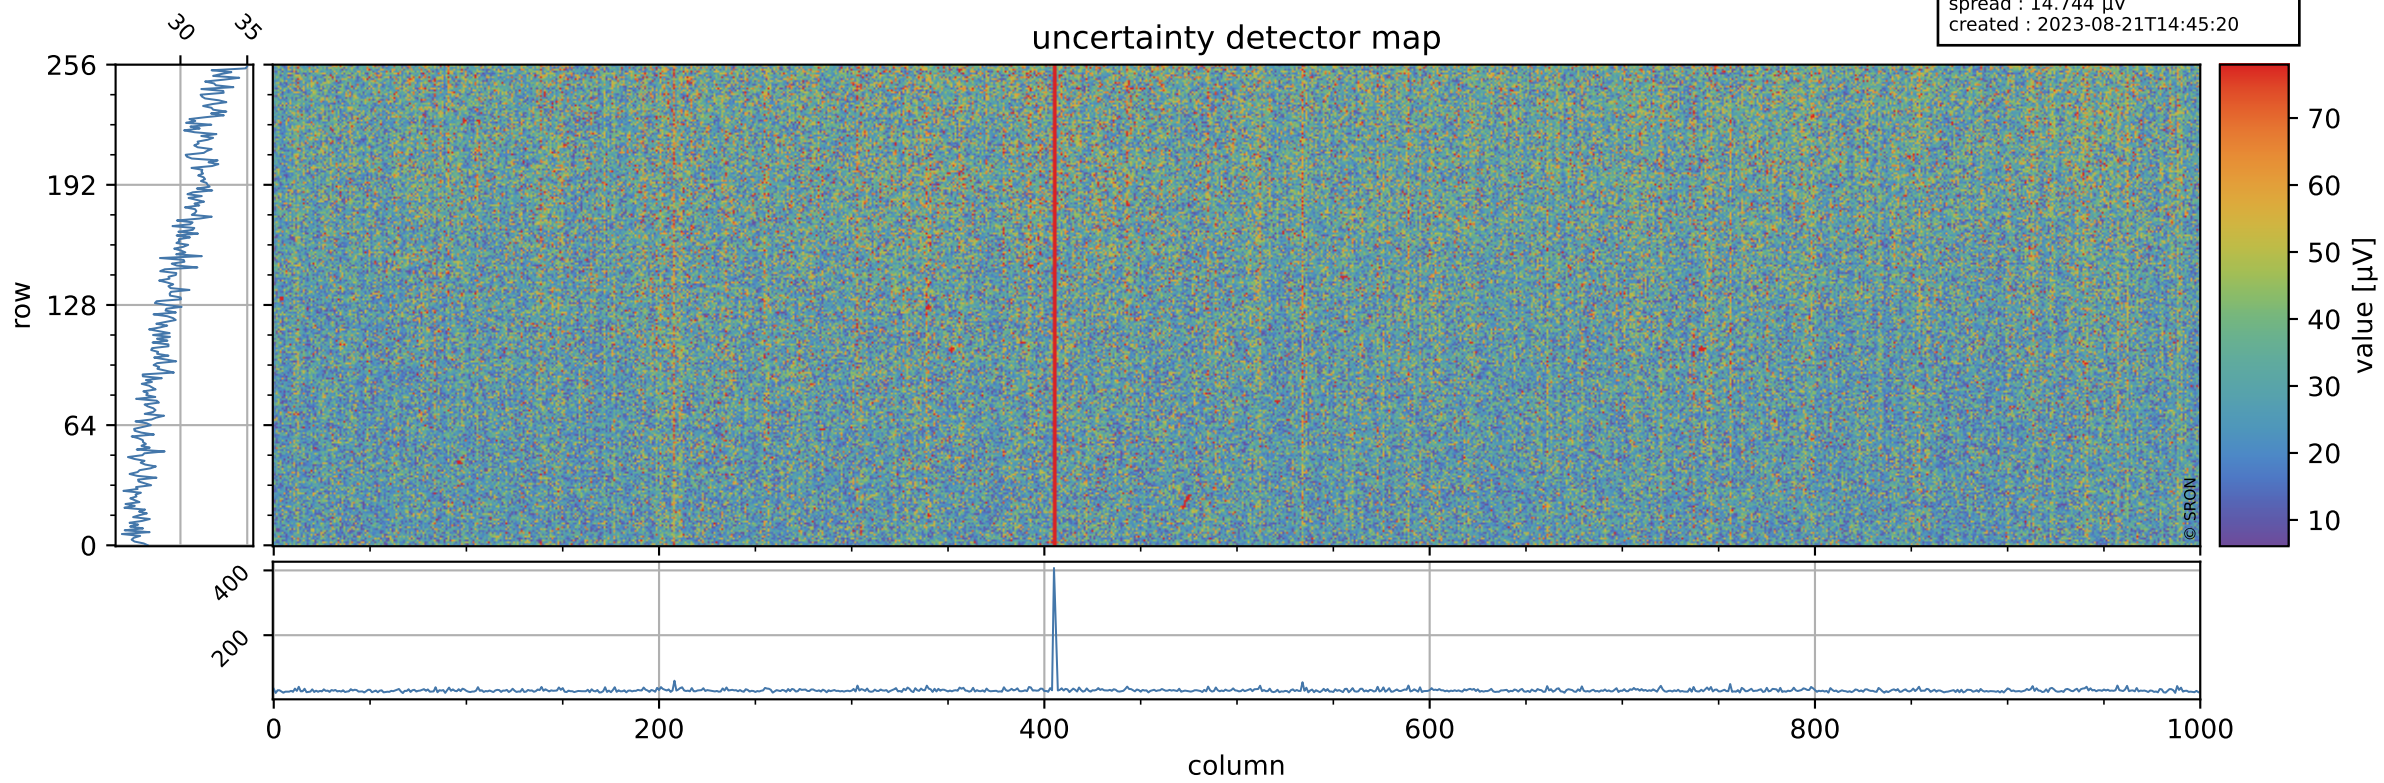

Tropomi SWIR offset (official)

orbits : 18 in [14722, 14767]
coverage : 2020-08-16 / 2020-08-19
median : 0.52594 V
spread : 0.035916 V
created : 2023-08-21T14:45:20

value detector map

Tropomi SWIR offset (official)

orbits : 18 in [14722, 14767]
coverage : 2020-08-16 / 2020-08-19
median : 29.709 μV
spread : 14.744 μV
created : 2023-08-21T14:45:20

Tropomi SWIR offset (official)

orbits : 18 in [14722, 14767]
coverage : 2020-08-16 / 2020-08-19
median : -0.081735 mV
spread : 0.38096 mV
created : 2023-08-21T14:45:20

value compared with SWIR offset CKD

Tropomi SWIR offset (official) ground-tracks of Sentinel-5P

orbits : 18 in [14722, 14767]
coverage : 2020-08-16 / 2020-08-19
created : 2023-08-21T14:45:21

Tropomi SWIR offset (official)

orbits : [2827, 14767]
coverage : 2018-04-30 / 2020-08-19
created : 2023-08-21T14:45:21

trend of detector median & temperatures