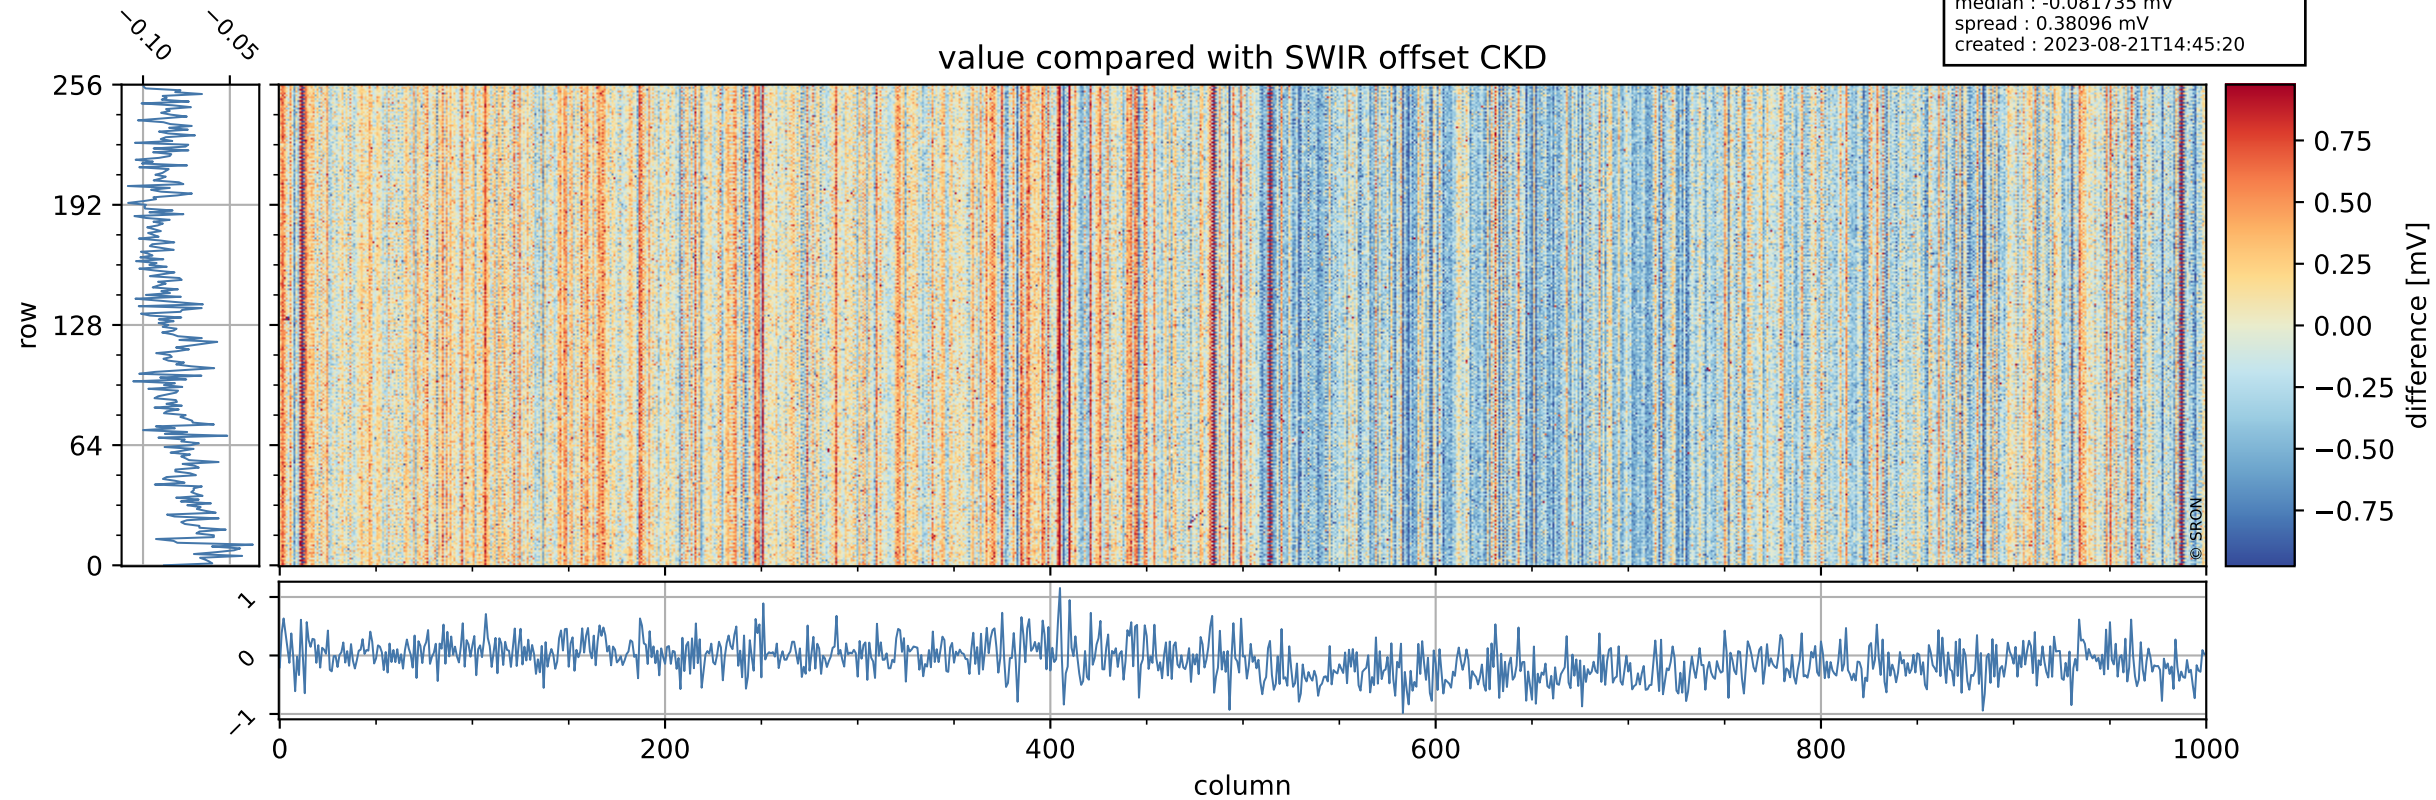

Tropomi SWIR offset (official)

orbits : 18 in [14722, 14767]
coverage : 2020-08-16 / 2020-08-19
median : 0.52594 V
spread : 0.035916 V
created : 2023-08-21T14:45:20

value detector map

Tropomi SWIR offset (official)

orbits : 18 in [14722, 14767]
coverage : 2020-08-16 / 2020-08-19
median : 29.709 μV
spread : 14.744 μV
created : 2023-08-21T14:45:20

Tropomi SWIR offset (official)

orbits : 18 in [14722, 14767]
coverage : 2020-08-16 / 2020-08-19
median : -0.081735 mV
spread : 0.38096 mV
created : 2023-08-21T14:45:20

value compared with SWIR offset CKD

Tropomi SWIR offset (official) ground-tracks of Sentinel-5P

orbits : 18 in [14722, 14767]
coverage : 2020-08-16 / 2020-08-19
created : 2023-08-21T14:45:21

Tropomi SWIR offset (official)

orbits : [2827, 14767]
coverage : 2018-04-30 / 2020-08-19
created : 2023-08-21T14:45:21

trend of detector median & temperatures