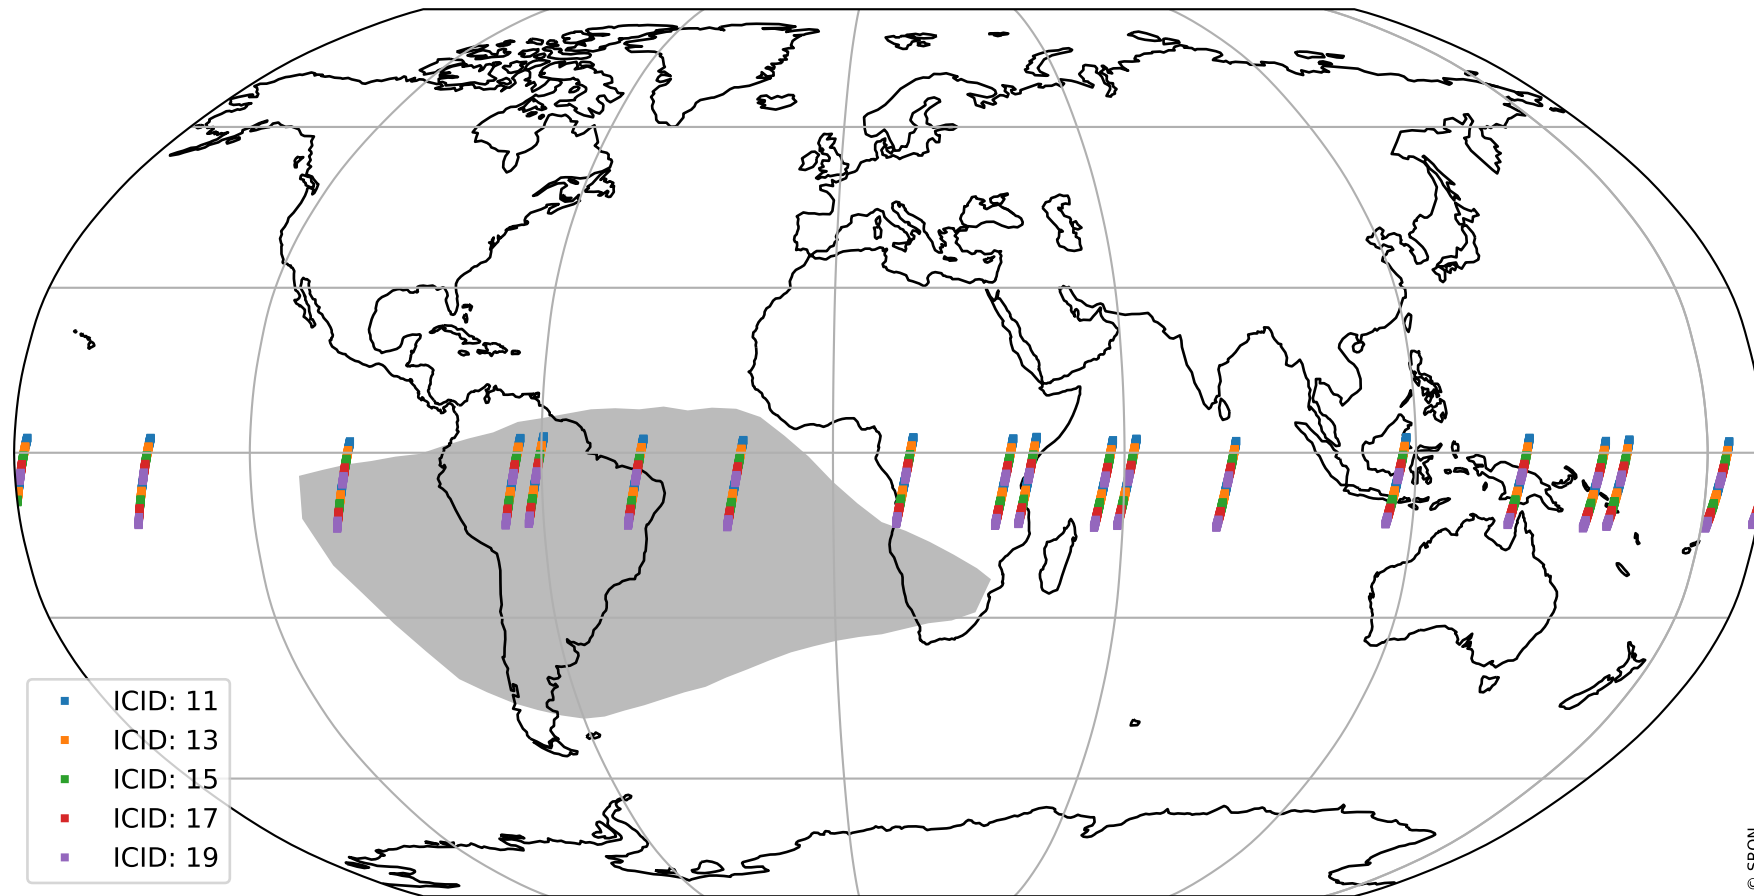

Tropomi SWIR offset (official)

orbits : 18 in [14722, 14767]
coverage : 2020-08-16 / 2020-08-19
median : 0.52594 V
spread : 0.035916 V
created : 2023-08-21T14:45:20

value detector map

Tropomi SWIR offset (official)

orbits : 18 in [14722, 14767]
coverage : 2020-08-16 / 2020-08-19
median : 29.709 μV
spread : 14.744 μV
created : 2023-08-21T14:45:20

Tropomi SWIR offset (official)

orbits : 18 in [14722, 14767]
coverage : 2020-08-16 / 2020-08-19
median : -0.081735 mV
spread : 0.38096 mV
created : 2023-08-21T14:45:20

value compared with SWIR offset CKD

Tropomi SWIR offset (official) ground-tracks of Sentinel-5P

orbits : 18 in [14722, 14767]
coverage : 2020-08-16 / 2020-08-19
created : 2023-08-21T14:45:21

Tropomi SWIR offset (official)

orbits : [2827, 14767]
coverage : 2018-04-30 / 2020-08-19
created : 2023-08-21T14:45:21

trend of detector median & temperatures