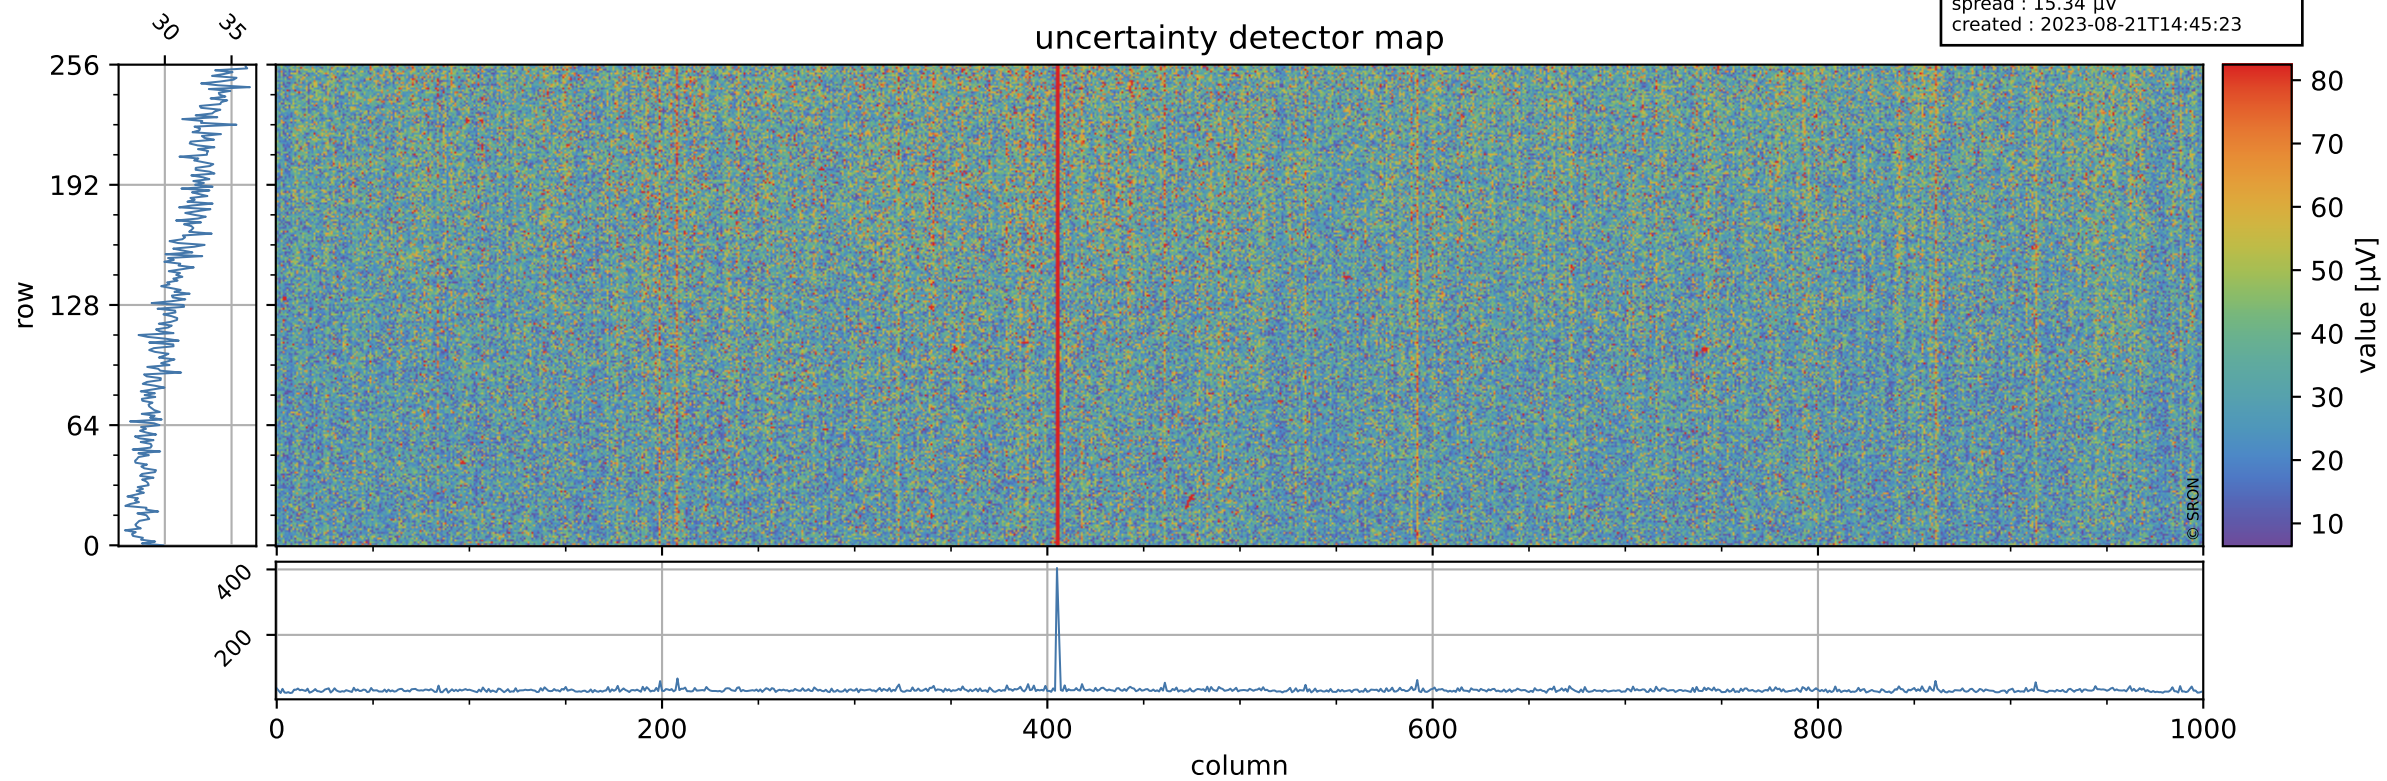

Tropomi SWIR offset (official)

orbits : 18 in [14737, 14782]
coverage : 2020-08-17 / 2020-08-20
median : 0.52593 V
spread : 0.035917 V
created : 2023-08-21T14:45:23

value detector map

Tropomi SWIR offset (official)

orbits : 18 in [14737, 14782]
coverage : 2020-08-17 / 2020-08-20
median : 31.037 μV
spread : 15.34 μV
created : 2023-08-21T14:45:23

Tropomi SWIR offset (official)

orbits : 18 in [14737, 14782]
coverage : 2020-08-17 / 2020-08-20
median : -0.092193 mV
spread : 0.38371 mV
created : 2023-08-21T14:45:24

value compared with SWIR offset CKD

Tropomi SWIR offset (official) ground-tracks of Sentinel-5P

orbits : 18 in [14737, 14782]
coverage : 2020-08-17 / 2020-08-20
created : 2023-08-21T14:45:24

Tropomi SWIR offset (official)

orbits : [2827, 14782]
coverage : 2018-04-30 / 2020-08-20
created : 2023-08-21T14:45:25

trend of detector median & temperatures