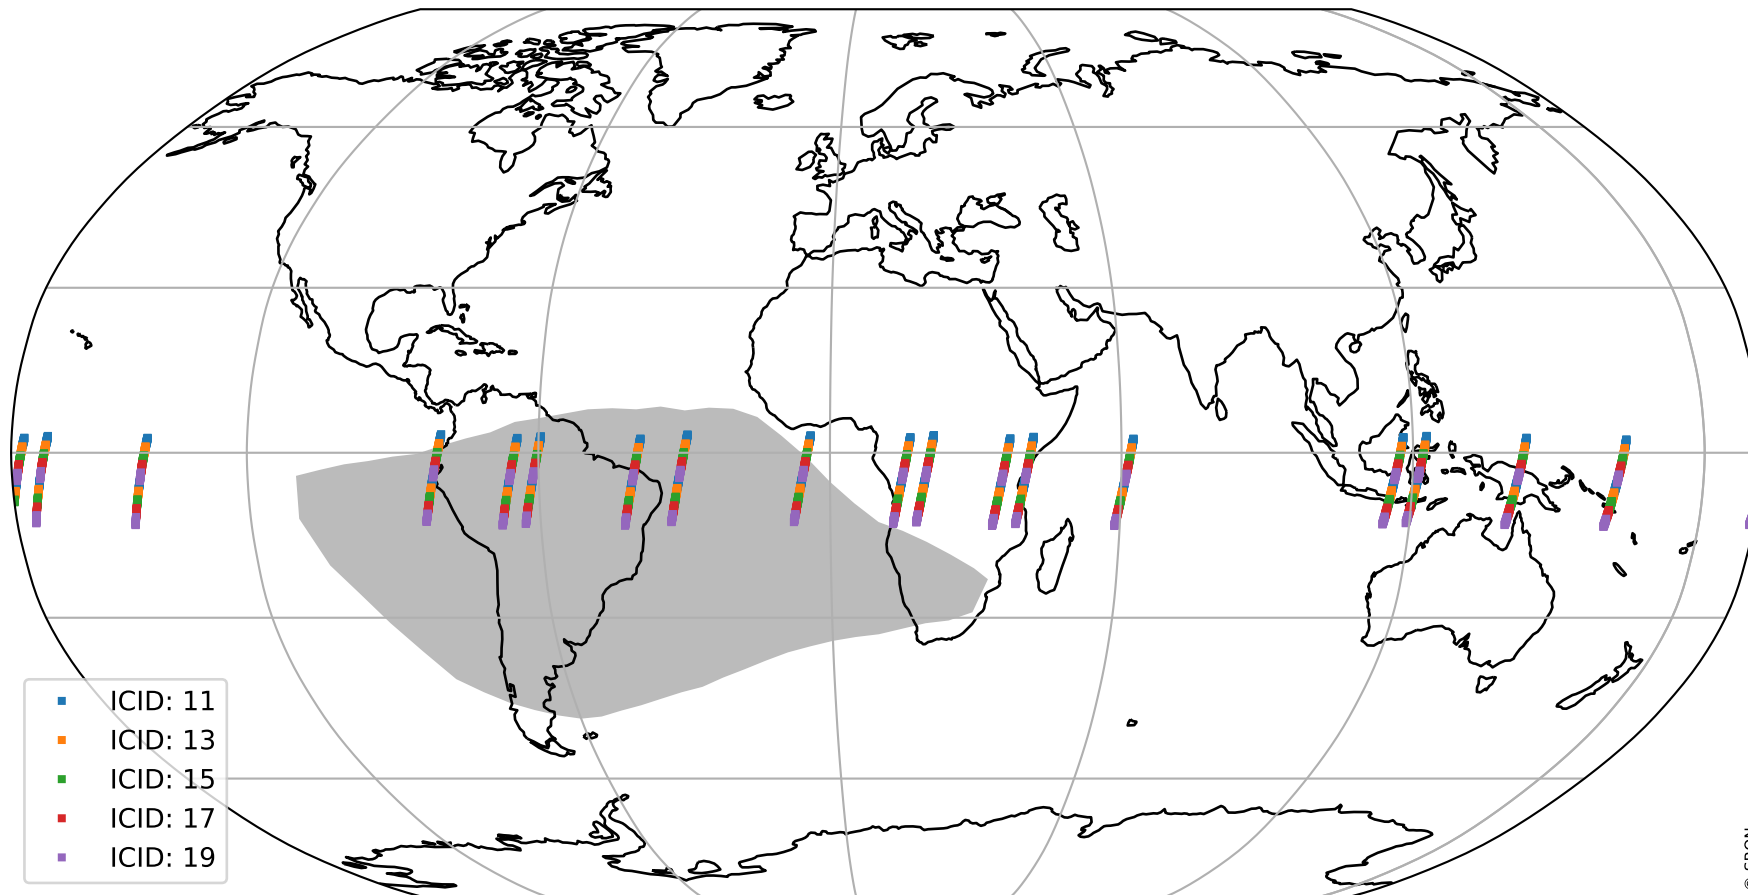

Tropomi SWIR offset (official)

orbits : 18 in [14737, 14782]
coverage : 2020-08-17 / 2020-08-20
median : 0.52593 V
spread : 0.035917 V
created : 2023-08-21T14:45:23

value detector map

Tropomi SWIR offset (official)

orbits : 18 in [14737, 14782]
coverage : 2020-08-17 / 2020-08-20
median : 31.037 μV
spread : 15.34 μV
created : 2023-08-21T14:45:23

Tropomi SWIR offset (official)

orbits : 18 in [14737, 14782]
coverage : 2020-08-17 / 2020-08-20
median : -0.092193 mV
spread : 0.38371 mV
created : 2023-08-21T14:45:24

value compared with SWIR offset CKD

Tropomi SWIR offset (official) ground-tracks of Sentinel-5P

orbits : 18 in [14737, 14782]
coverage : 2020-08-17 / 2020-08-20
created : 2023-08-21T14:45:24

Tropomi SWIR offset (official)

orbits : [2827, 14782]
coverage : 2018-04-30 / 2020-08-20
created : 2023-08-21T14:45:25

trend of detector median & temperatures