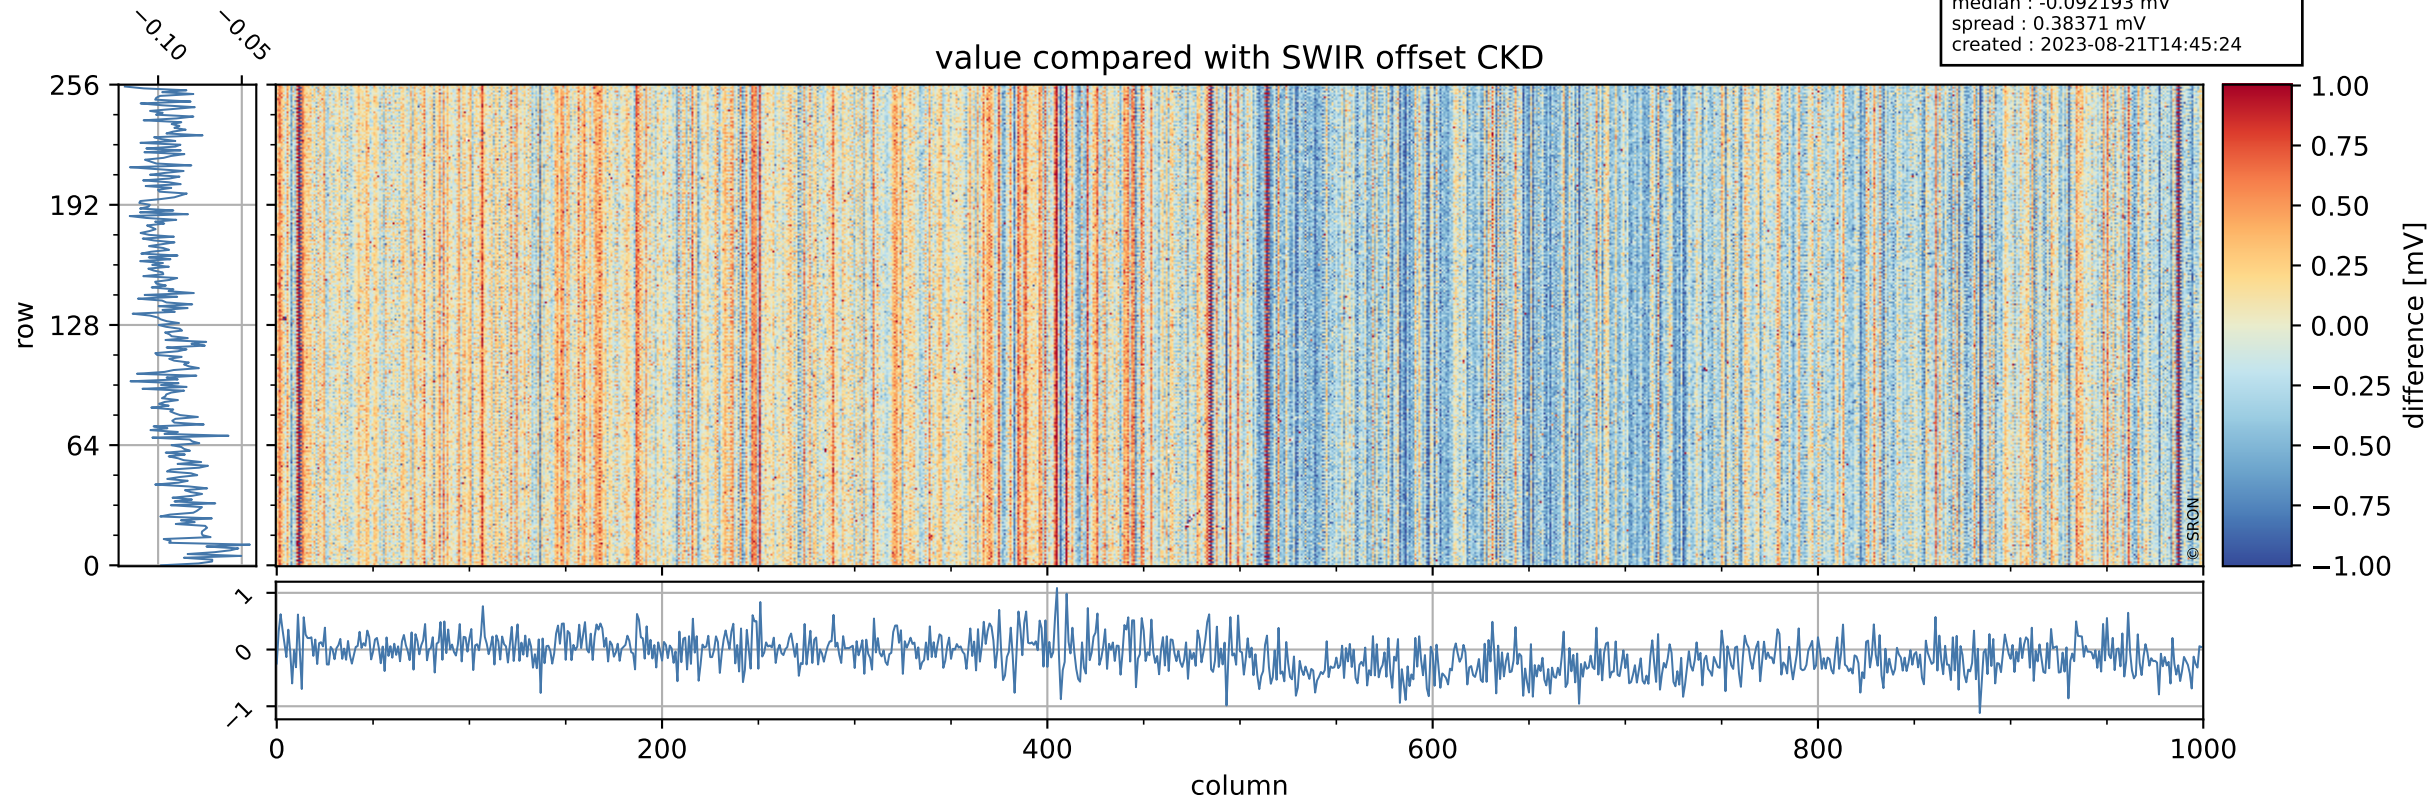

Tropomi SWIR offset (official)

orbits : 18 in [14737, 14782]
coverage : 2020-08-17 / 2020-08-20
median : 0.52593 V
spread : 0.035917 V
created : 2023-08-21T14:45:23

value detector map

Tropomi SWIR offset (official)

orbits : 18 in [14737, 14782]
coverage : 2020-08-17 / 2020-08-20
median : 31.037 μV
spread : 15.34 μV
created : 2023-08-21T14:45:23

Tropomi SWIR offset (official)

orbits : 18 in [14737, 14782]
coverage : 2020-08-17 / 2020-08-20
median : -0.092193 mV
spread : 0.38371 mV
created : 2023-08-21T14:45:24

value compared with SWIR offset CKD

Tropomi SWIR offset (official) ground-tracks of Sentinel-5P

orbits : 18 in [14737, 14782]
coverage : 2020-08-17 / 2020-08-20
created : 2023-08-21T14:45:24

Tropomi SWIR offset (official)

orbits : [2827, 14782]
coverage : 2018-04-30 / 2020-08-20
created : 2023-08-21T14:45:25

trend of detector median & temperatures