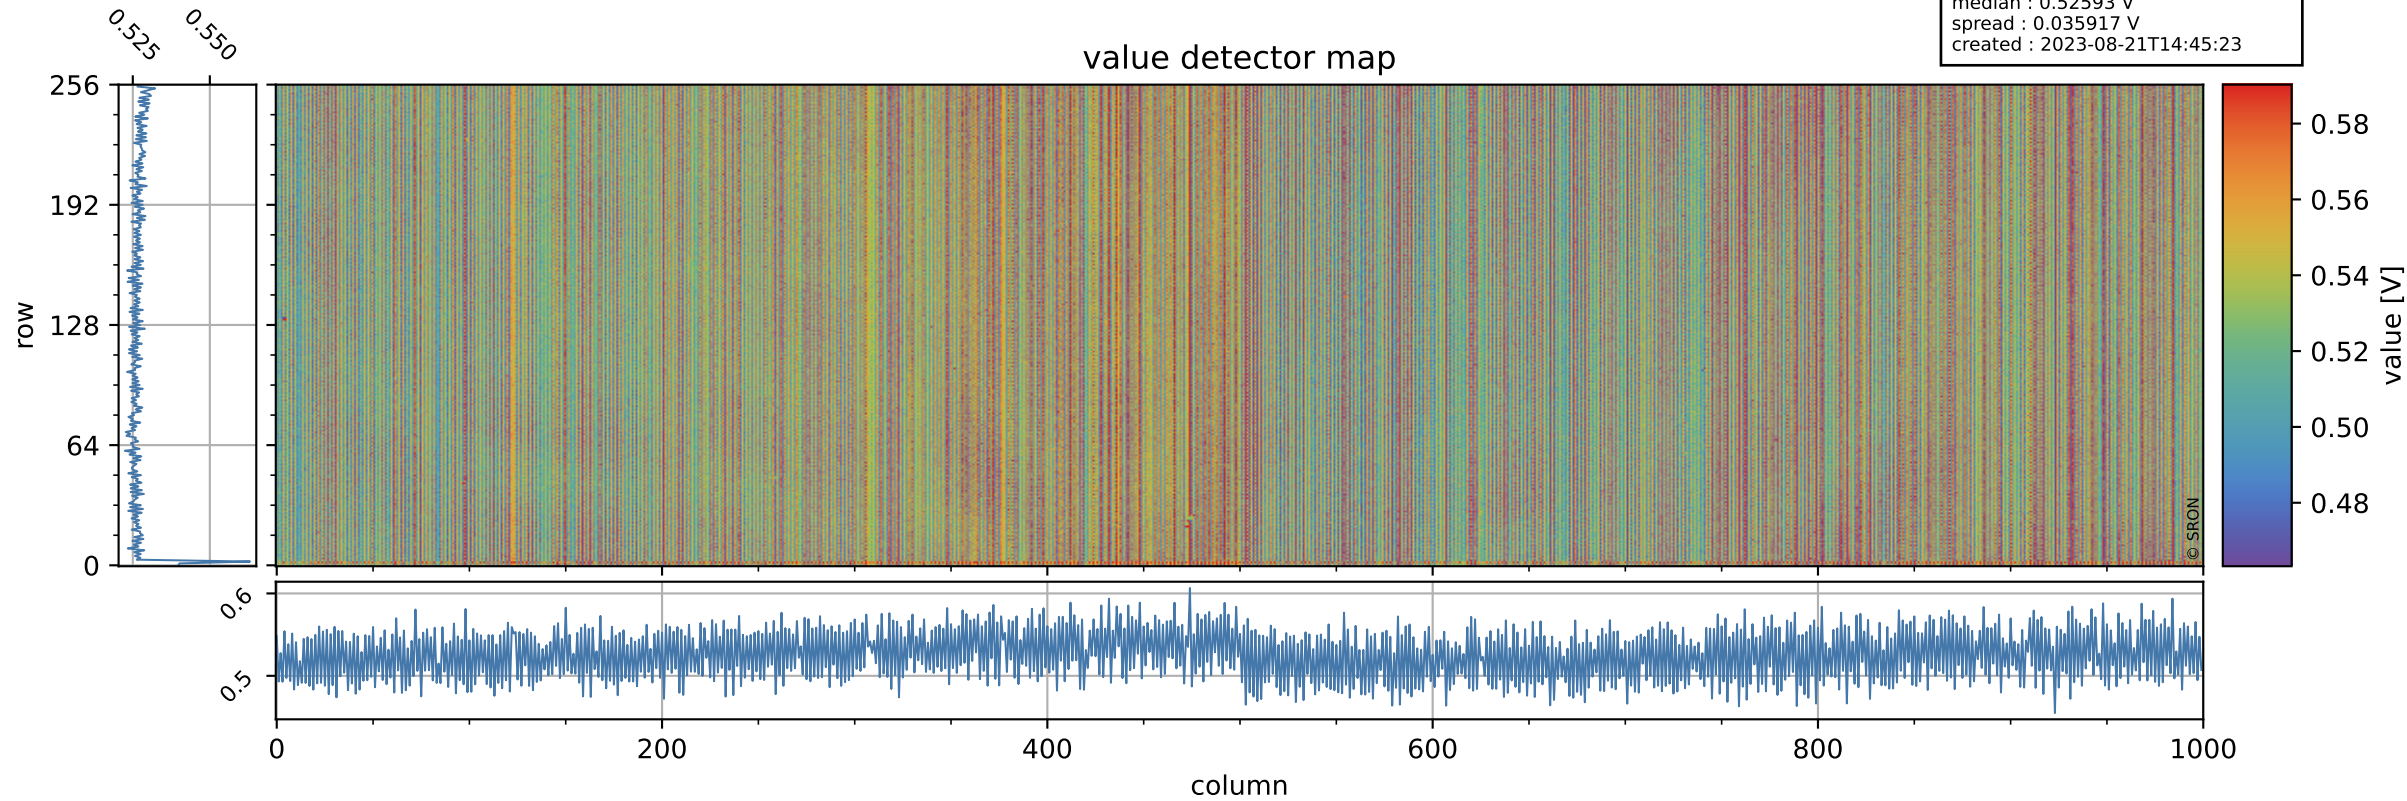

Tropomi SWIR offset (official)

orbits : 18 in [14737, 14782]
coverage : 2020-08-17 / 2020-08-20
median : 0.52593 V
spread : 0.035917 V
created : 2023-08-21T14:45:23

value detector map

Tropomi SWIR offset (official)

orbits : 18 in [14737, 14782]
coverage : 2020-08-17 / 2020-08-20
median : 31.037 μV
spread : 15.34 μV
created : 2023-08-21T14:45:23

Tropomi SWIR offset (official)

orbits : 18 in [14737, 14782]
coverage : 2020-08-17 / 2020-08-20
median : -0.092193 mV
spread : 0.38371 mV
created : 2023-08-21T14:45:24

value compared with SWIR offset CKD

Tropomi SWIR offset (official) ground-tracks of Sentinel-5P

orbits : 18 in [14737, 14782]
coverage : 2020-08-17 / 2020-08-20
created : 2023-08-21T14:45:24

Tropomi SWIR offset (official)

orbits : [2827, 14782]
coverage : 2018-04-30 / 2020-08-20
created : 2023-08-21T14:45:25

trend of detector median & temperatures