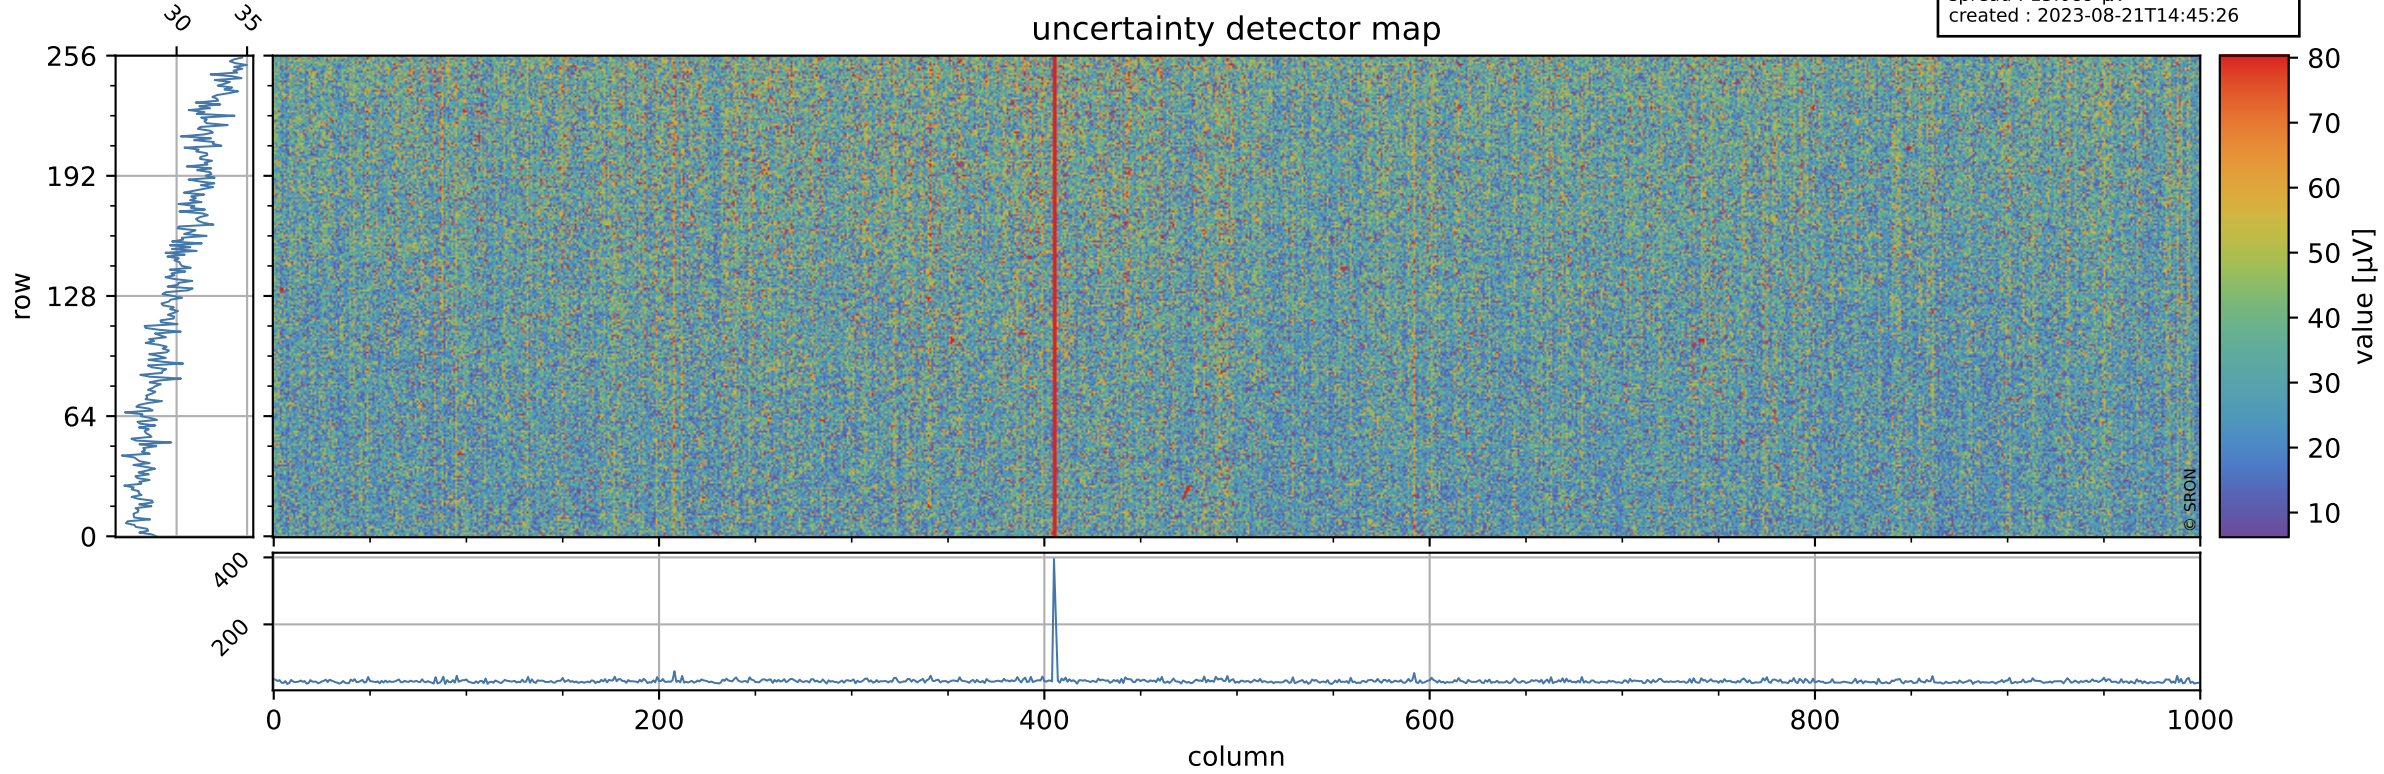

# Tropomi SWIR offset (official)

orbits : 20 in [14752, 14797]  
coverage : 2020-08-18 / 2020-08-21  
median : 0.52592 V  
spread : 0.035917 V  
created : 2023-08-21T14:45:26

## value detector map

# Tropomi SWIR offset (official)

orbits : 20 in [14752, 14797]  
coverage : 2020-08-18 / 2020-08-21  
median : 30.288  $\mu\text{V}$   
spread : 15.089  $\mu\text{V}$   
created : 2023-08-21T14:45:26

# Tropomi SWIR offset (official) ground-tracks of Sentinel-5P

orbits : 20 in [14752, 14797]  
coverage : 2020-08-18 / 2020-08-21  
created : 2023-08-21T14:45:27