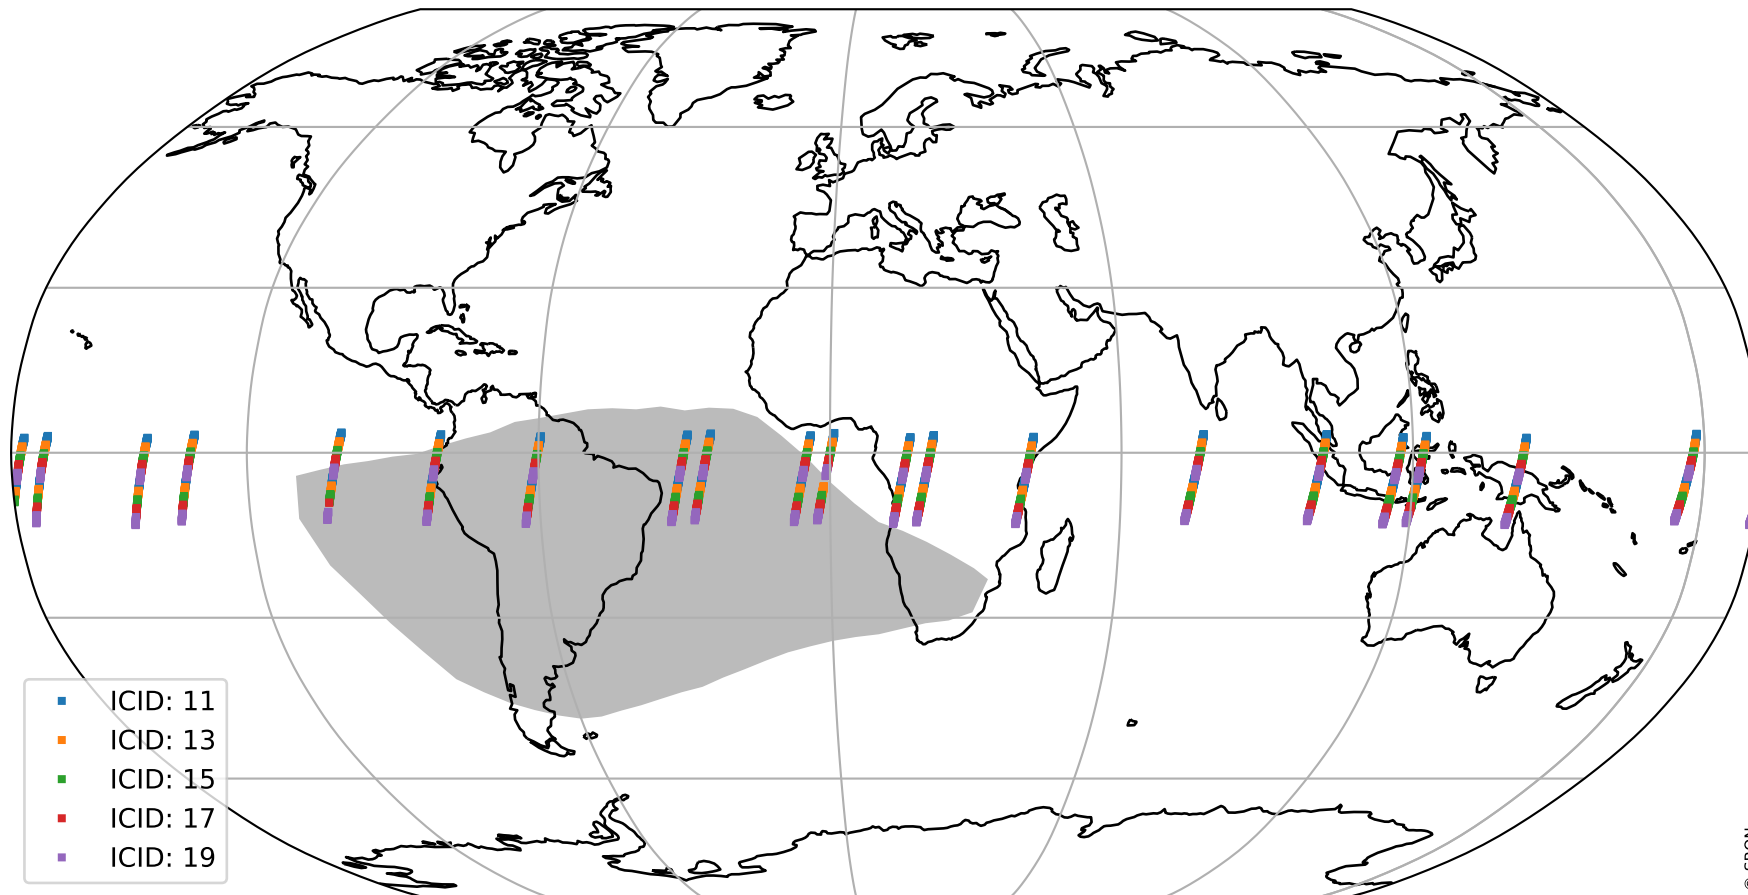

# Tropomi SWIR offset (official)

orbits : 20 in [14752, 14797]  
coverage : 2020-08-18 / 2020-08-21  
median : 30.288  $\mu\text{V}$   
spread : 15.089  $\mu\text{V}$   
created : 2023-08-21T14:45:26

# Tropomi SWIR offset (official)

value compared with SWIR offset CKD

orbits : 20 in [14752, 14797]  
coverage : 2020-08-18 / 2020-08-21  
median : -0.10209 mV  
spread : 0.38486 mV  
created : 2023-08-21T14:45:27

# Tropomi SWIR offset (official) ground-tracks of Sentinel-5P

orbits : 20 in [14752, 14797]  
coverage : 2020-08-18 / 2020-08-21  
created : 2023-08-21T14:45:27

# Tropomi SWIR offset (official)

orbits : [2827, 14797]  
coverage : 2018-04-30 / 2020-08-21  
created : 2023-08-21T14:45:28