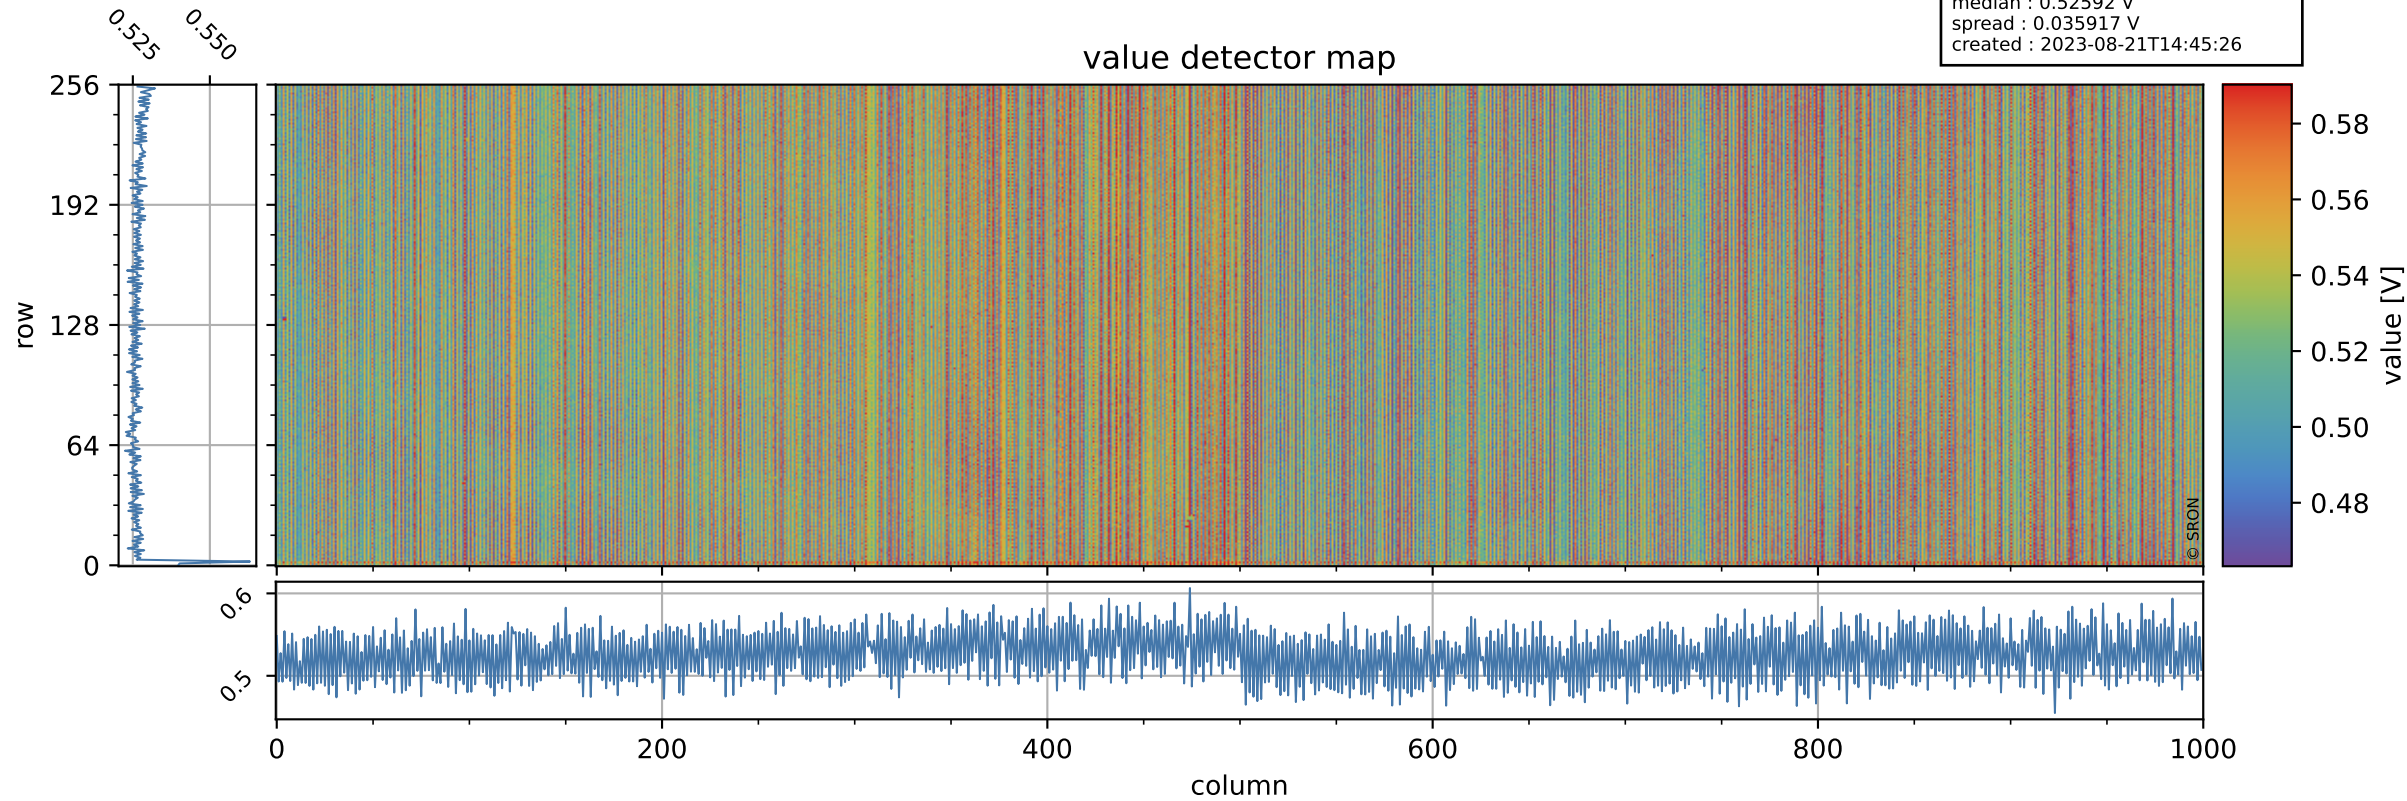

# Tropomi SWIR offset (official)

orbits : 20 in [14752, 14797]  
coverage : 2020-08-18 / 2020-08-21  
median : 0.52592 V  
spread : 0.035917 V  
created : 2023-08-21T14:45:26

## value detector map

# Tropomi SWIR offset (official)

orbits : 20 in [14752, 14797]  
coverage : 2020-08-18 / 2020-08-21  
median : 30.288  $\mu\text{V}$   
spread : 15.089  $\mu\text{V}$   
created : 2023-08-21T14:45:26

# Tropomi SWIR offset (official) ground-tracks of Sentinel-5P

orbits : 20 in [14752, 14797]  
coverage : 2020-08-18 / 2020-08-21  
created : 2023-08-21T14:45:27