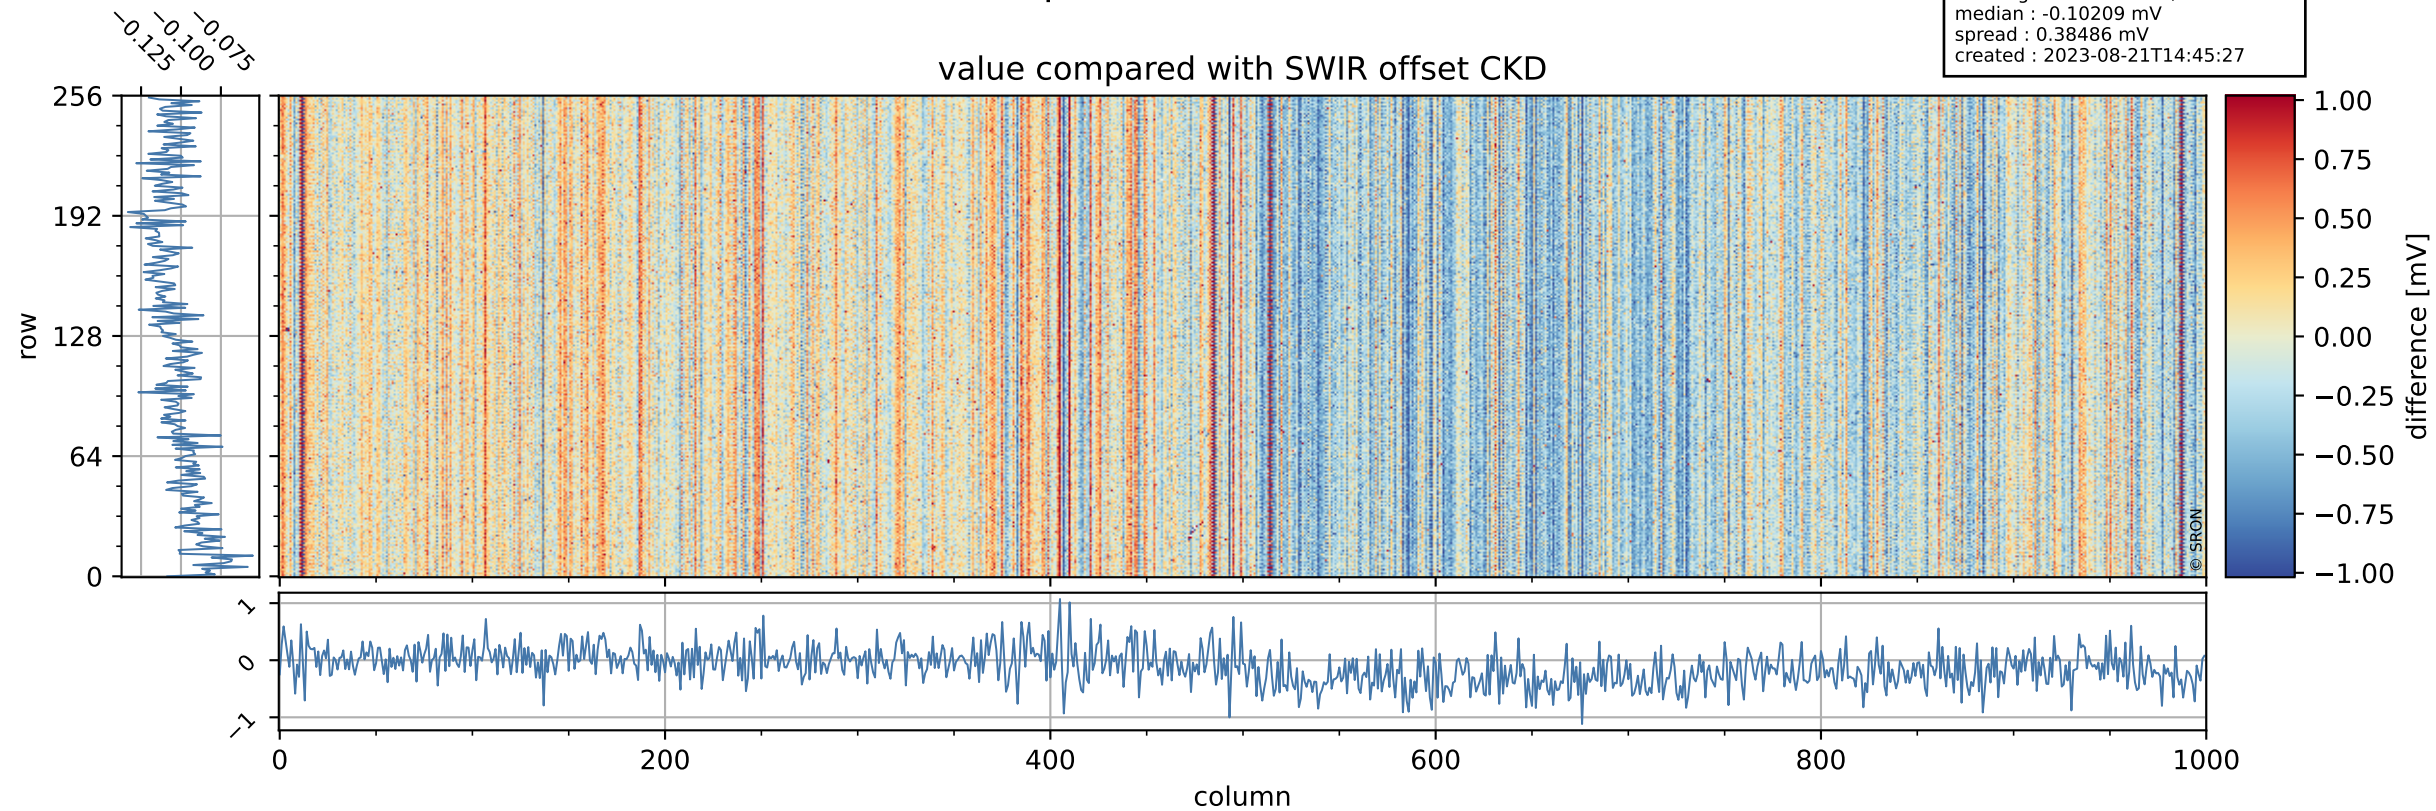

## value detector map

# Tropomi SWIR offset (official)

orbits : 20 in [14752, 14797]  
coverage : 2020-08-18 / 2020-08-21  
median : 30.288  $\mu\text{V}$   
spread : 15.089  $\mu\text{V}$   
created : 2023-08-21T14:45:26

# Tropomi SWIR offset (official)

value compared with SWIR offset CKD

orbits : 20 in [14752, 14797]  
coverage : 2020-08-18 / 2020-08-21  
median : -0.10209 mV  
spread : 0.38486 mV  
created : 2023-08-21T14:45:27

# Tropomi SWIR offset (official) ground-tracks of Sentinel-5P

orbits : 20 in [14752, 14797]  
coverage : 2020-08-18 / 2020-08-21  
created : 2023-08-21T14:45:27