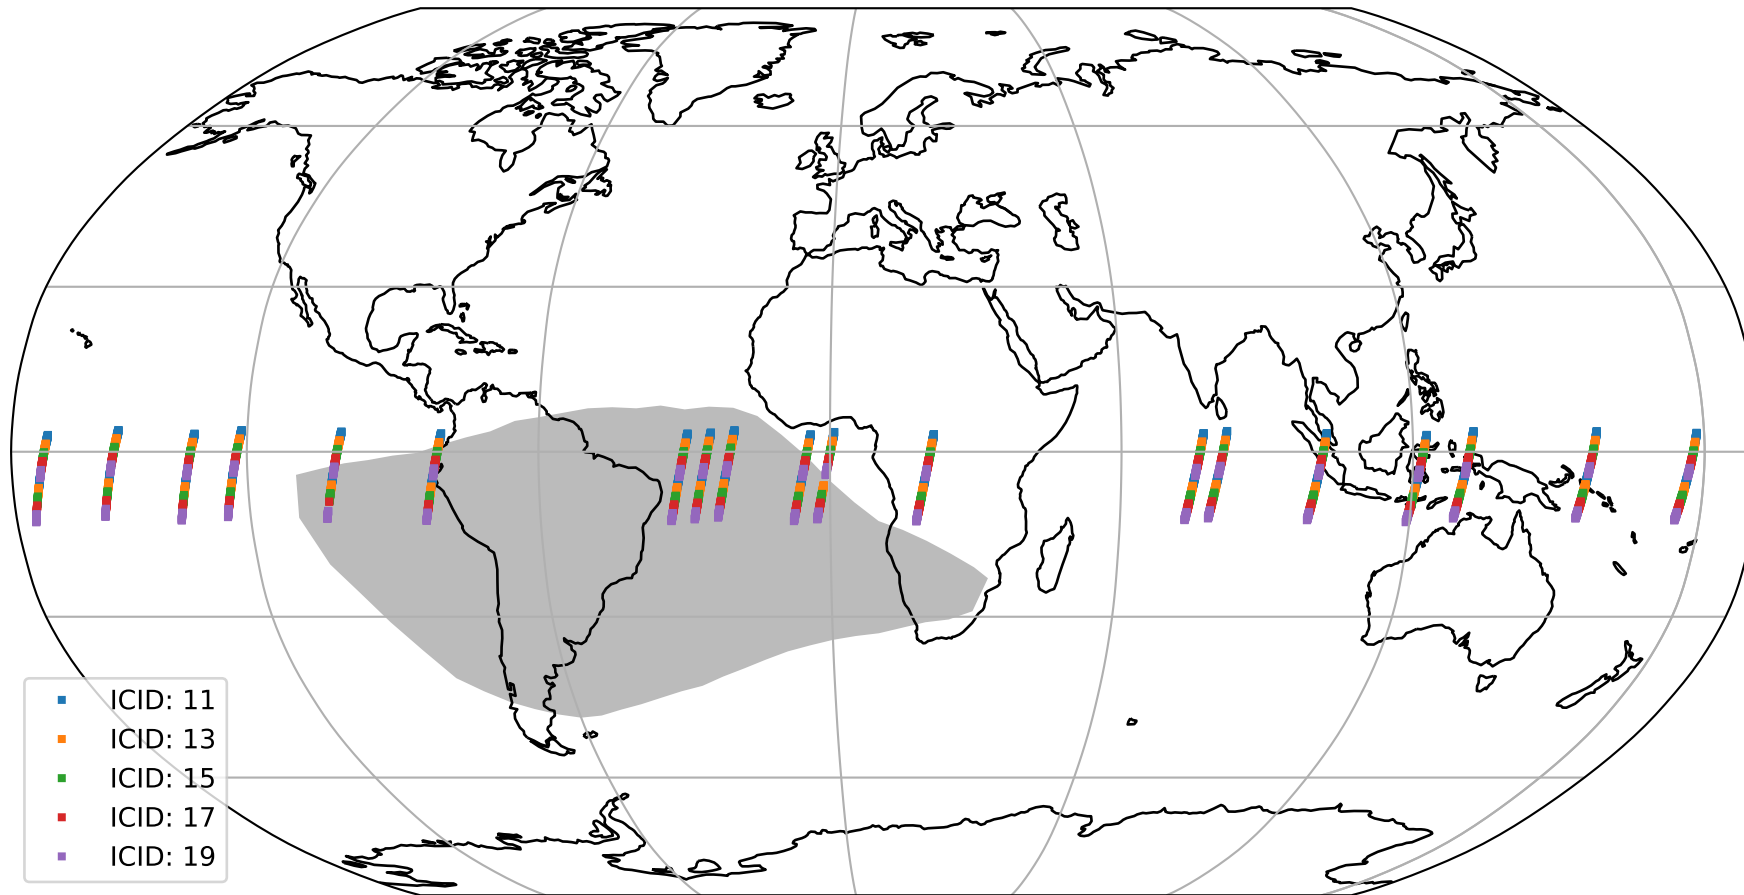

Tropomi SWIR offset (official)

orbits : 19 in [14767, 14812]
coverage : 2020-08-19 / 2020-08-22
median : 0.52592 V
spread : 0.035916 V
created : 2023-08-21T14:45:29

value detector map

Tropomi SWIR offset (official)

orbits : 19 in [14767, 14812]
coverage : 2020-08-19 / 2020-08-22
median : 31.243 μV
spread : 15.532 μV
created : 2023-08-21T14:45:29

Tropomi SWIR offset (official)

value compared with SWIR offset CKD

orbits : 19 in [14767, 14812]
coverage : 2020-08-19 / 2020-08-22
median : -0.10172 mV
spread : 0.38727 mV
created : 2023-08-21T14:45:30

Tropomi SWIR offset (official) ground-tracks of Sentinel-5P

orbits : 19 in [14767, 14812]
coverage : 2020-08-19 / 2020-08-22
created : 2023-08-21T14:45:30

Tropomi SWIR offset (official)

orbits : [2827, 14812]
coverage : 2018-04-30 / 2020-08-22
created : 2023-08-21T14:45:30

trend of detector median & temperatures