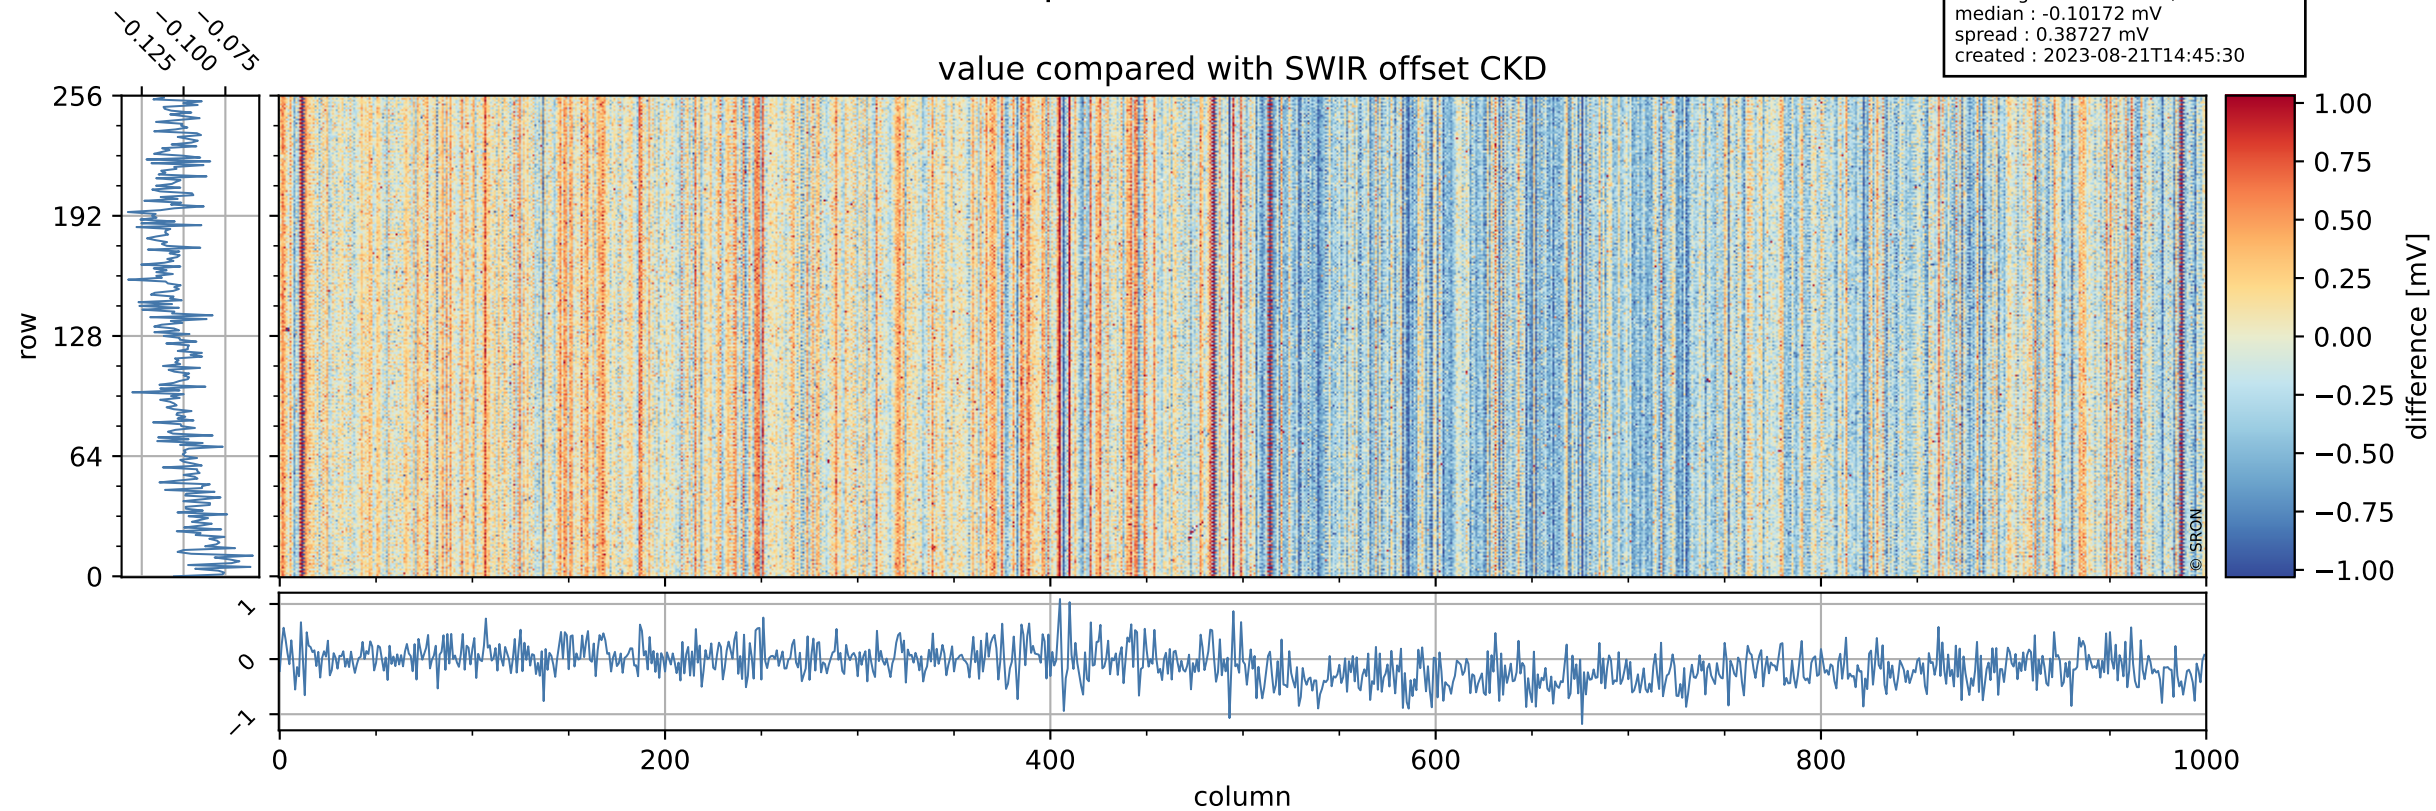

Tropomi SWIR offset (official)

orbits : 19 in [14767, 14812]
coverage : 2020-08-19 / 2020-08-22
median : 0.52592 V
spread : 0.035916 V
created : 2023-08-21T14:45:29

value detector map

Tropomi SWIR offset (official)

orbits : 19 in [14767, 14812]
coverage : 2020-08-19 / 2020-08-22
median : 31.243 μV
spread : 15.532 μV
created : 2023-08-21T14:45:29

Tropomi SWIR offset (official)

value compared with SWIR offset CKD

orbits : 19 in [14767, 14812]
coverage : 2020-08-19 / 2020-08-22
median : -0.10172 mV
spread : 0.38727 mV
created : 2023-08-21T14:45:30

Tropomi SWIR offset (official) ground-tracks of Sentinel-5P

orbits : 19 in [14767, 14812]
coverage : 2020-08-19 / 2020-08-22
created : 2023-08-21T14:45:30

Tropomi SWIR offset (official)

orbits : [2827, 14812]
coverage : 2018-04-30 / 2020-08-22
created : 2023-08-21T14:45:30

trend of detector median & temperatures