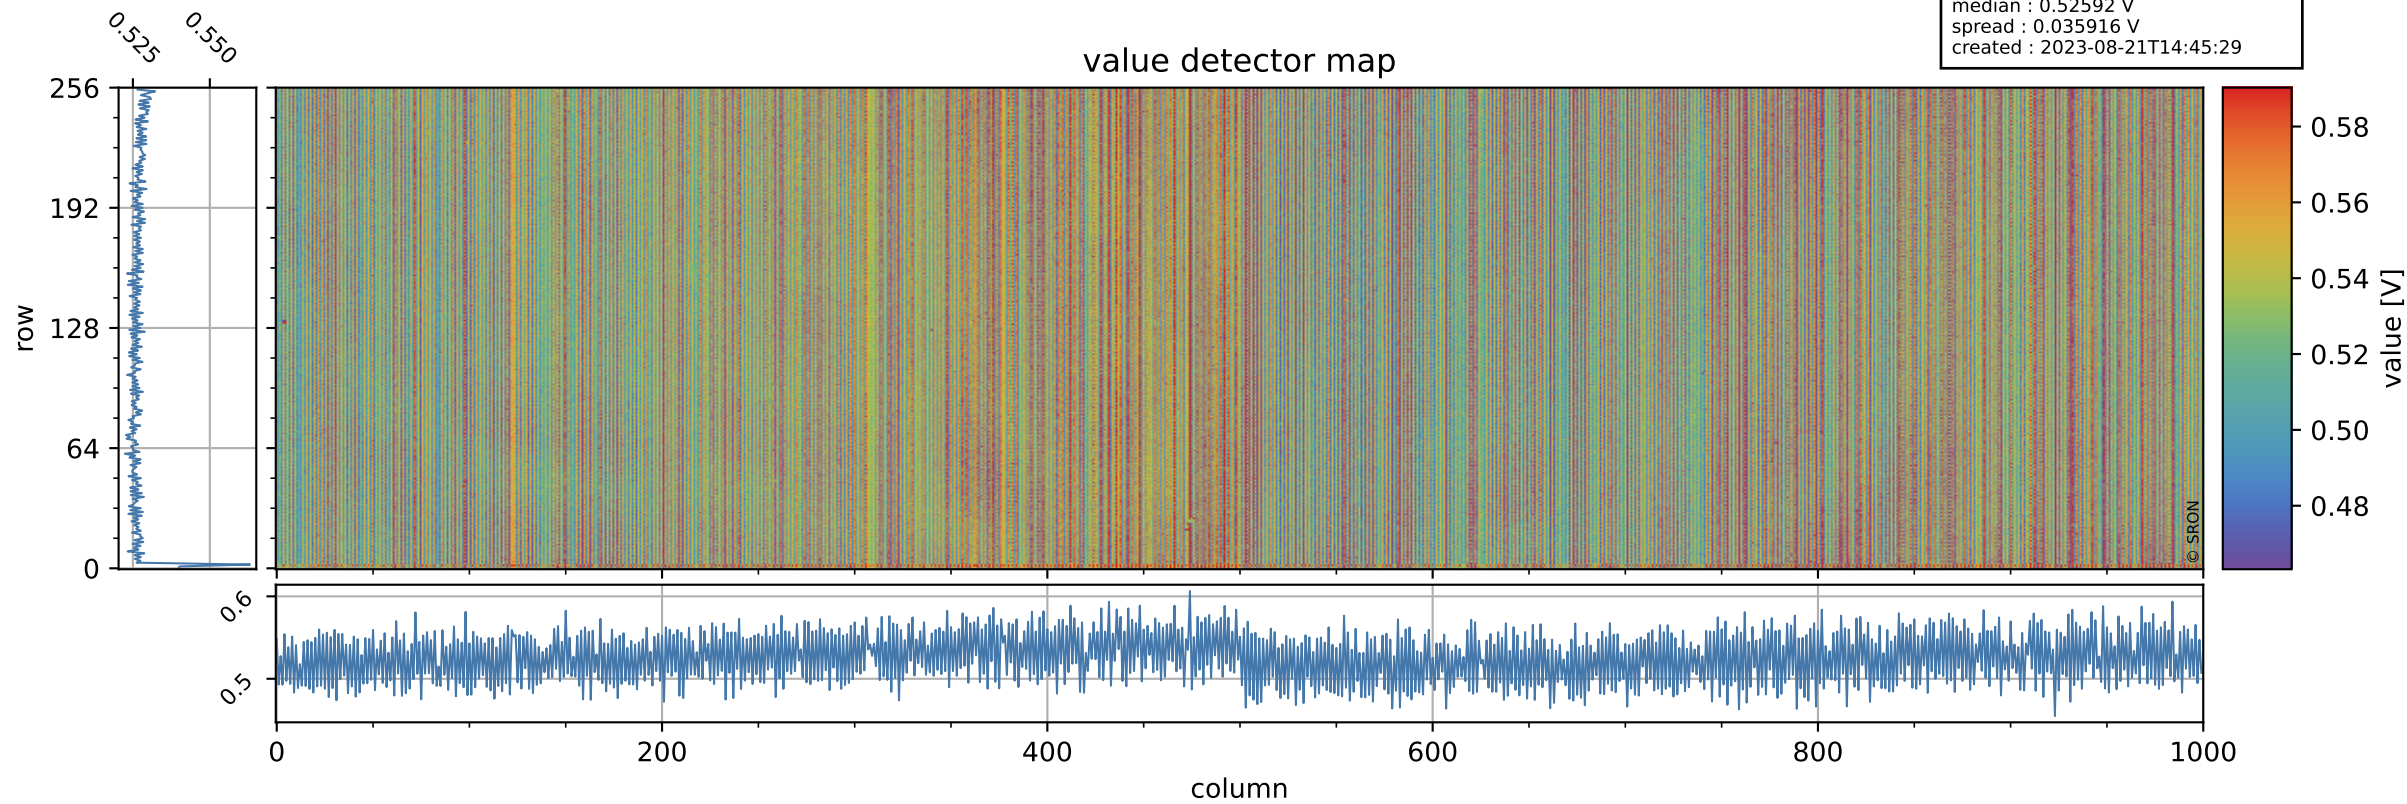

Tropomi SWIR offset (official)

orbits : 19 in [14767, 14812]
coverage : 2020-08-19 / 2020-08-22
median : 0.52592 V
spread : 0.035916 V
created : 2023-08-21T14:45:29

value detector map

Tropomi SWIR offset (official)

orbits : 19 in [14767, 14812]
coverage : 2020-08-19 / 2020-08-22
median : 31.243 μV
spread : 15.532 μV
created : 2023-08-21T14:45:29

Tropomi SWIR offset (official)

value compared with SWIR offset CKD

orbits : 19 in [14767, 14812]
coverage : 2020-08-19 / 2020-08-22
median : -0.10172 mV
spread : 0.38727 mV
created : 2023-08-21T14:45:30

Tropomi SWIR offset (official) ground-tracks of Sentinel-5P

orbits : 19 in [14767, 14812]
coverage : 2020-08-19 / 2020-08-22
created : 2023-08-21T14:45:30

Tropomi SWIR offset (official)

orbits : [2827, 14812]
coverage : 2018-04-30 / 2020-08-22
created : 2023-08-21T14:45:30

trend of detector median & temperatures