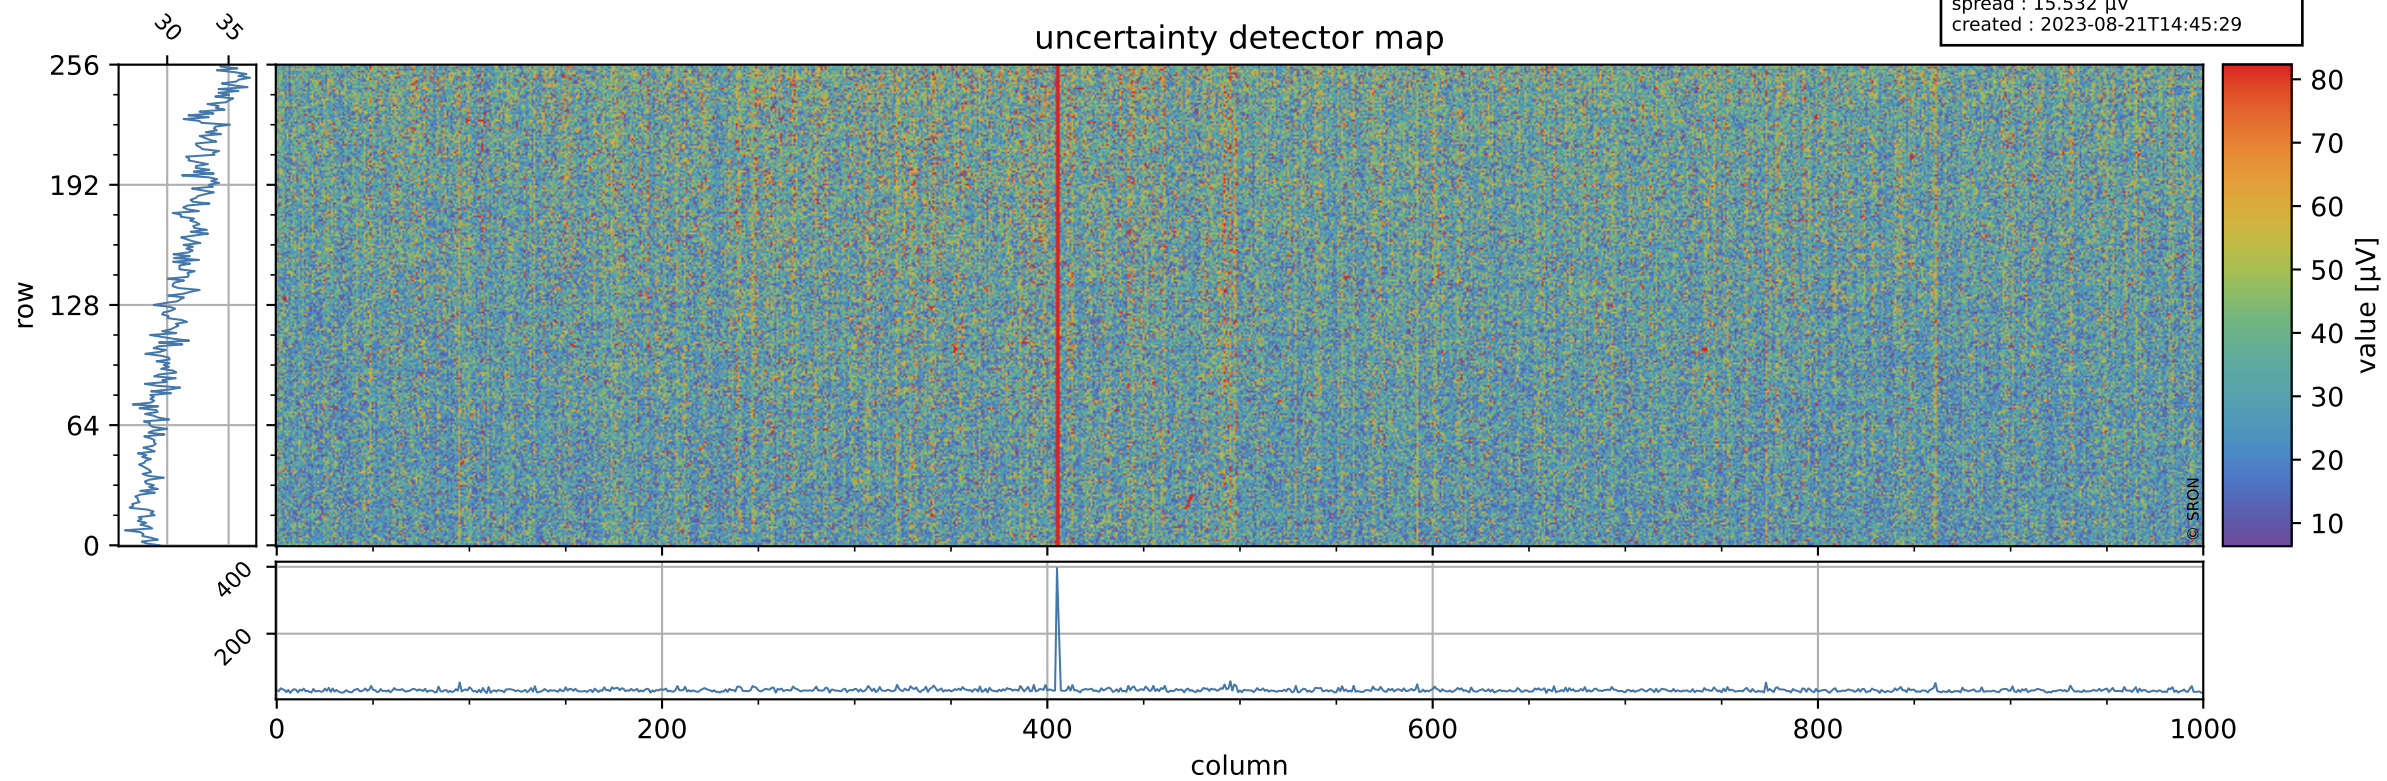

Tropomi SWIR offset (official)

orbits : 19 in [14767, 14812]
coverage : 2020-08-19 / 2020-08-22
median : 0.52592 V
spread : 0.035916 V
created : 2023-08-21T14:45:29

value detector map

Tropomi SWIR offset (official)

orbits : 19 in [14767, 14812]
coverage : 2020-08-19 / 2020-08-22
median : 31.243 μV
spread : 15.532 μV
created : 2023-08-21T14:45:29

Tropomi SWIR offset (official)

value compared with SWIR offset CKD

orbits : 19 in [14767, 14812]
coverage : 2020-08-19 / 2020-08-22
median : -0.10172 mV
spread : 0.38727 mV
created : 2023-08-21T14:45:30

Tropomi SWIR offset (official) ground-tracks of Sentinel-5P

orbits : 19 in [14767, 14812]
coverage : 2020-08-19 / 2020-08-22
created : 2023-08-21T14:45:30

Tropomi SWIR offset (official)

orbits : [2827, 14812]
coverage : 2018-04-30 / 2020-08-22
created : 2023-08-21T14:45:30

trend of detector median & temperatures