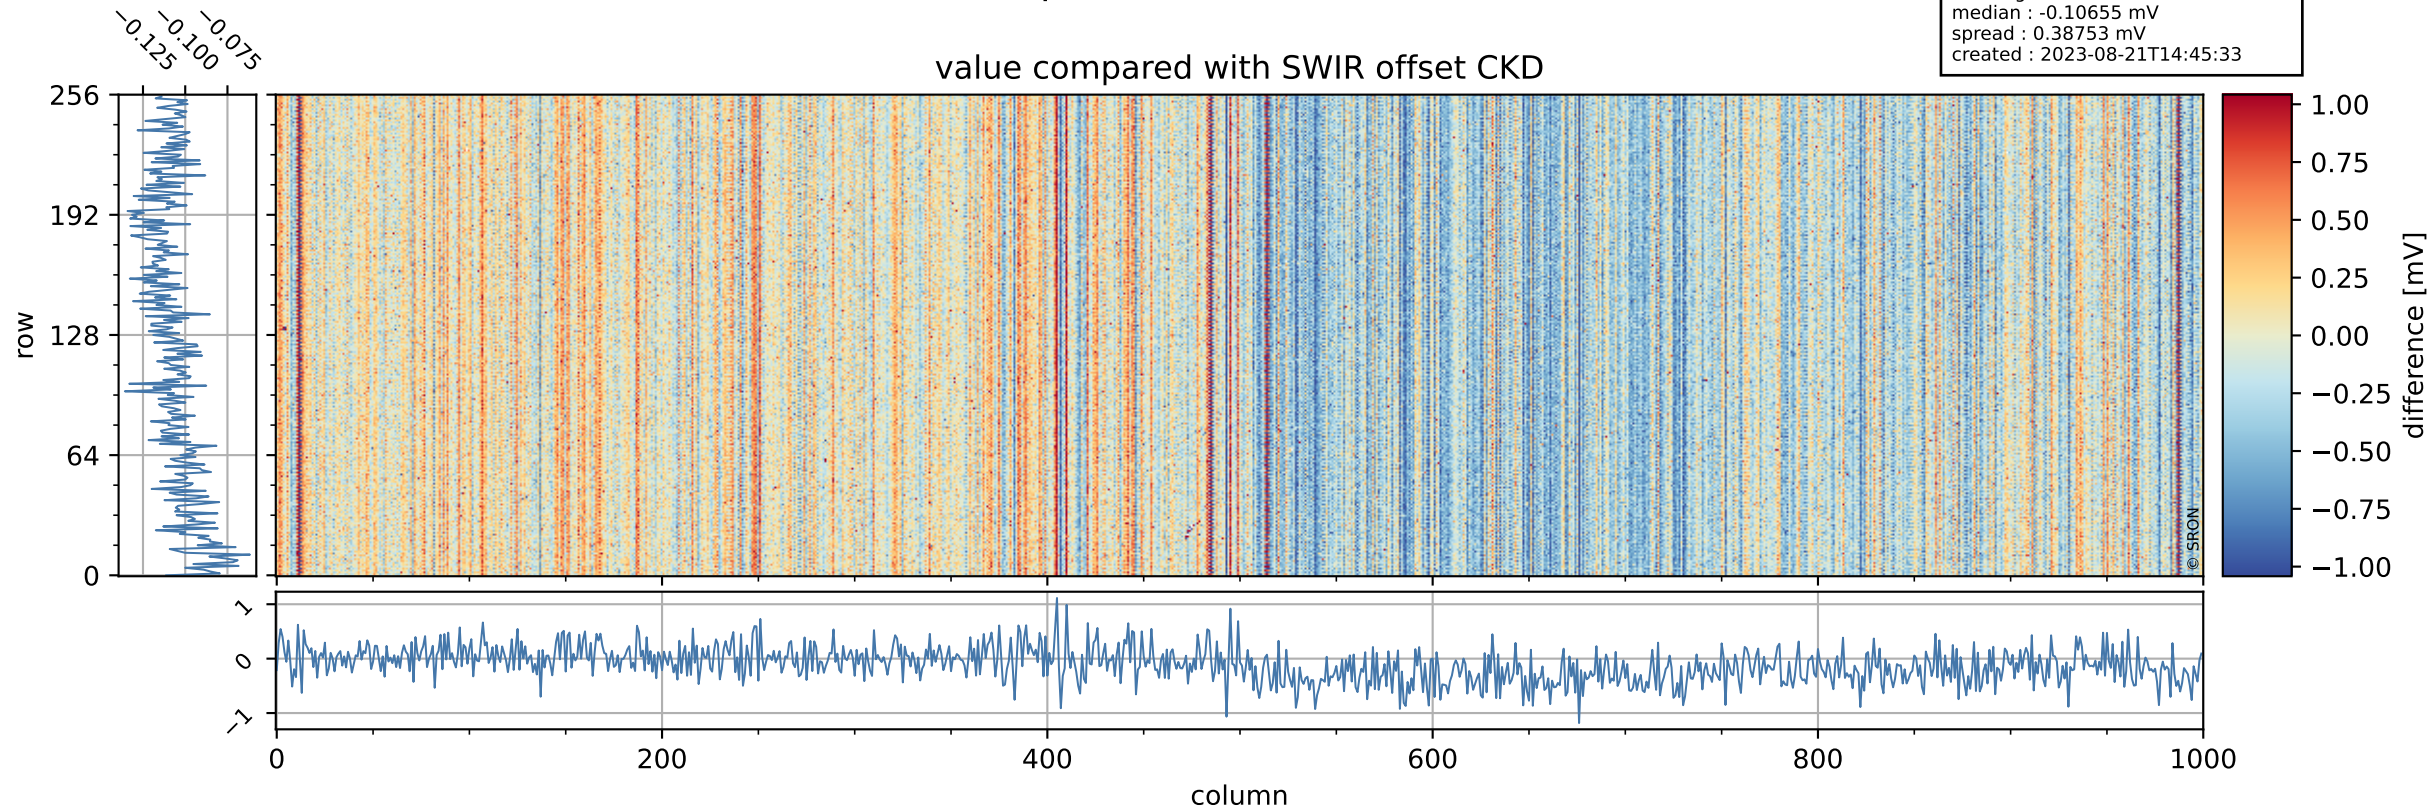

Tropomi SWIR offset (official)

orbits : 20 in [14782, 14827]
coverage : 2020-08-20 / 2020-08-23
median : 0.52592 V
spread : 0.035916 V
created : 2023-08-21T14:45:32

value detector map

Tropomi SWIR offset (official)

orbits : 20 in [14782, 14827]
coverage : 2020-08-20 / 2020-08-23
median : 29.64 μV
spread : 14.863 μV
created : 2023-08-21T14:45:32

Tropomi SWIR offset (official)

orbits : 20 in [14782, 14827]
coverage : 2020-08-20 / 2020-08-23
median : -0.10655 mV
spread : 0.38753 mV
created : 2023-08-21T14:45:33

value compared with SWIR offset CKD

Tropomi SWIR offset (official) ground-tracks of Sentinel-5P

orbits : 20 in [14782, 14827]
coverage : 2020-08-20 / 2020-08-23
created : 2023-08-21T14:45:33

Tropomi SWIR offset (official)

orbits : [2827, 14827]
coverage : 2018-04-30 / 2020-08-23
created : 2023-08-21T14:45:34

trend of detector median & temperatures