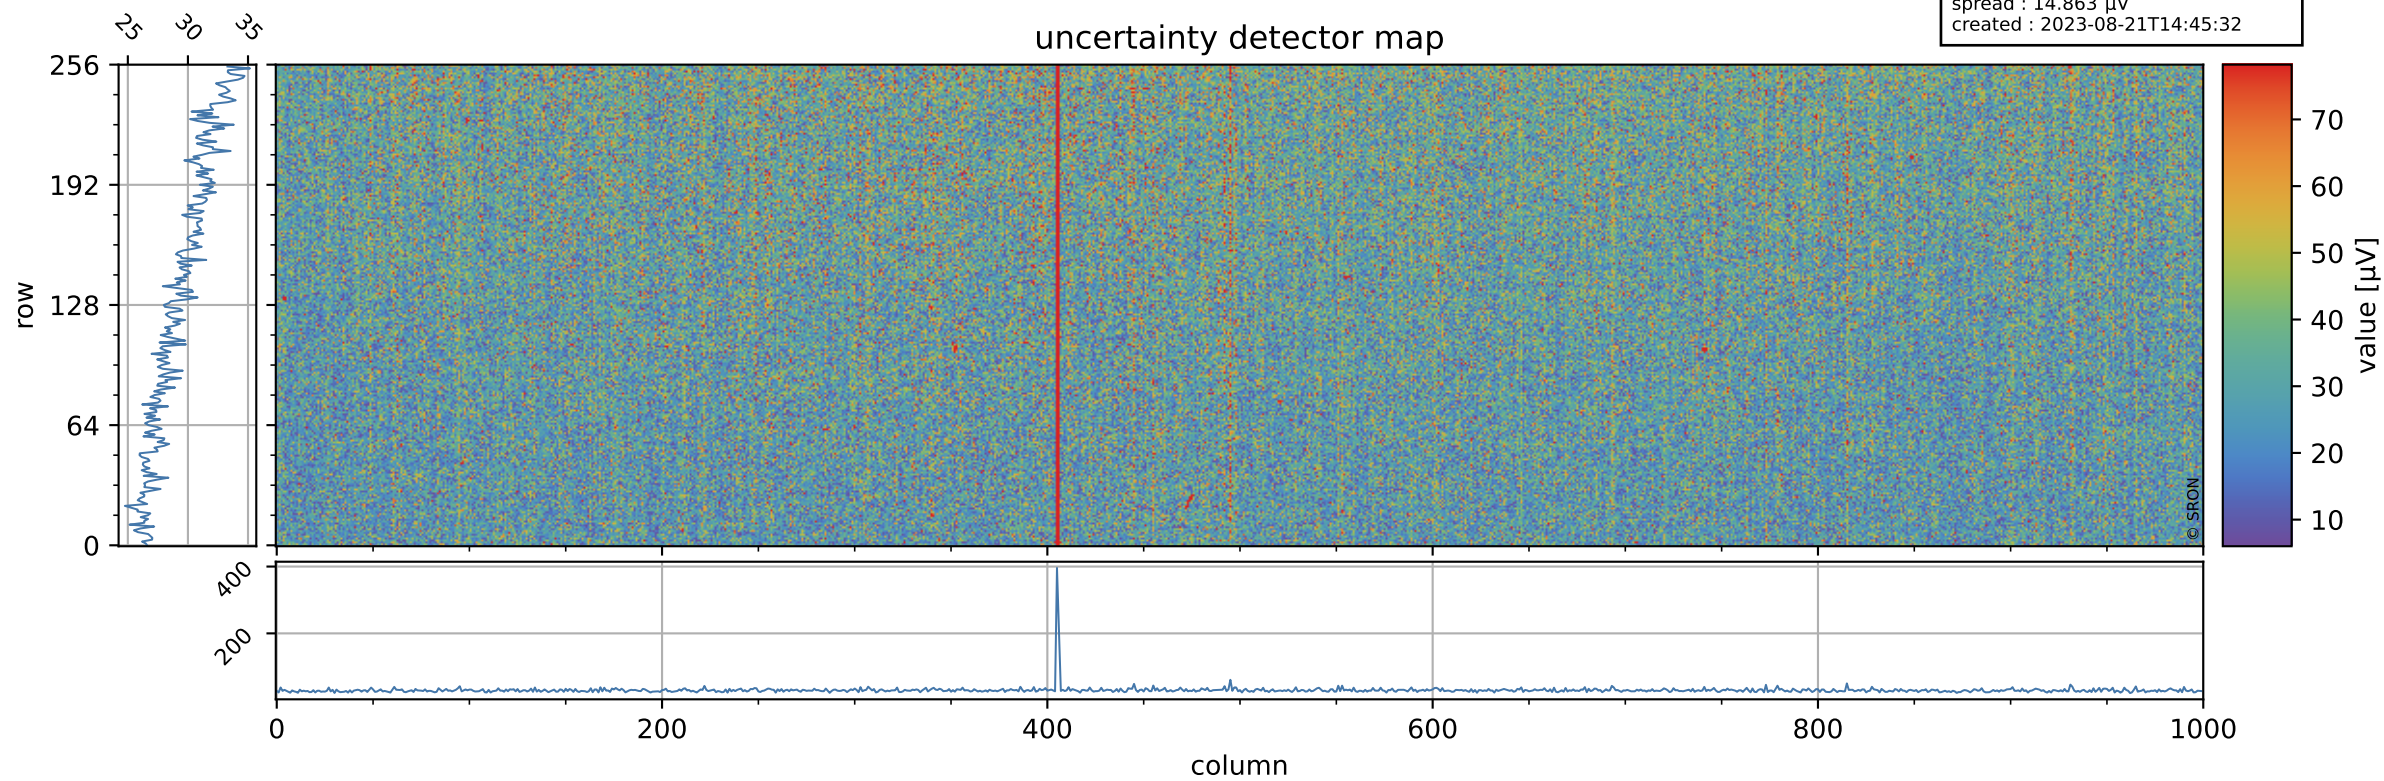

Tropomi SWIR offset (official)

orbits : 20 in [14782, 14827]
coverage : 2020-08-20 / 2020-08-23
median : 0.52592 V
spread : 0.035916 V
created : 2023-08-21T14:45:32

value detector map

Tropomi SWIR offset (official)

orbits : 20 in [14782, 14827]
coverage : 2020-08-20 / 2020-08-23
median : 29.64 μV
spread : 14.863 μV
created : 2023-08-21T14:45:32

Tropomi SWIR offset (official)

orbits : 20 in [14782, 14827]
coverage : 2020-08-20 / 2020-08-23
median : -0.10655 mV
spread : 0.38753 mV
created : 2023-08-21T14:45:33

value compared with SWIR offset CKD

Tropomi SWIR offset (official) ground-tracks of Sentinel-5P

orbits : 20 in [14782, 14827]
coverage : 2020-08-20 / 2020-08-23
created : 2023-08-21T14:45:33

Tropomi SWIR offset (official)

orbits : [2827, 14827]
coverage : 2018-04-30 / 2020-08-23
created : 2023-08-21T14:45:34

trend of detector median & temperatures