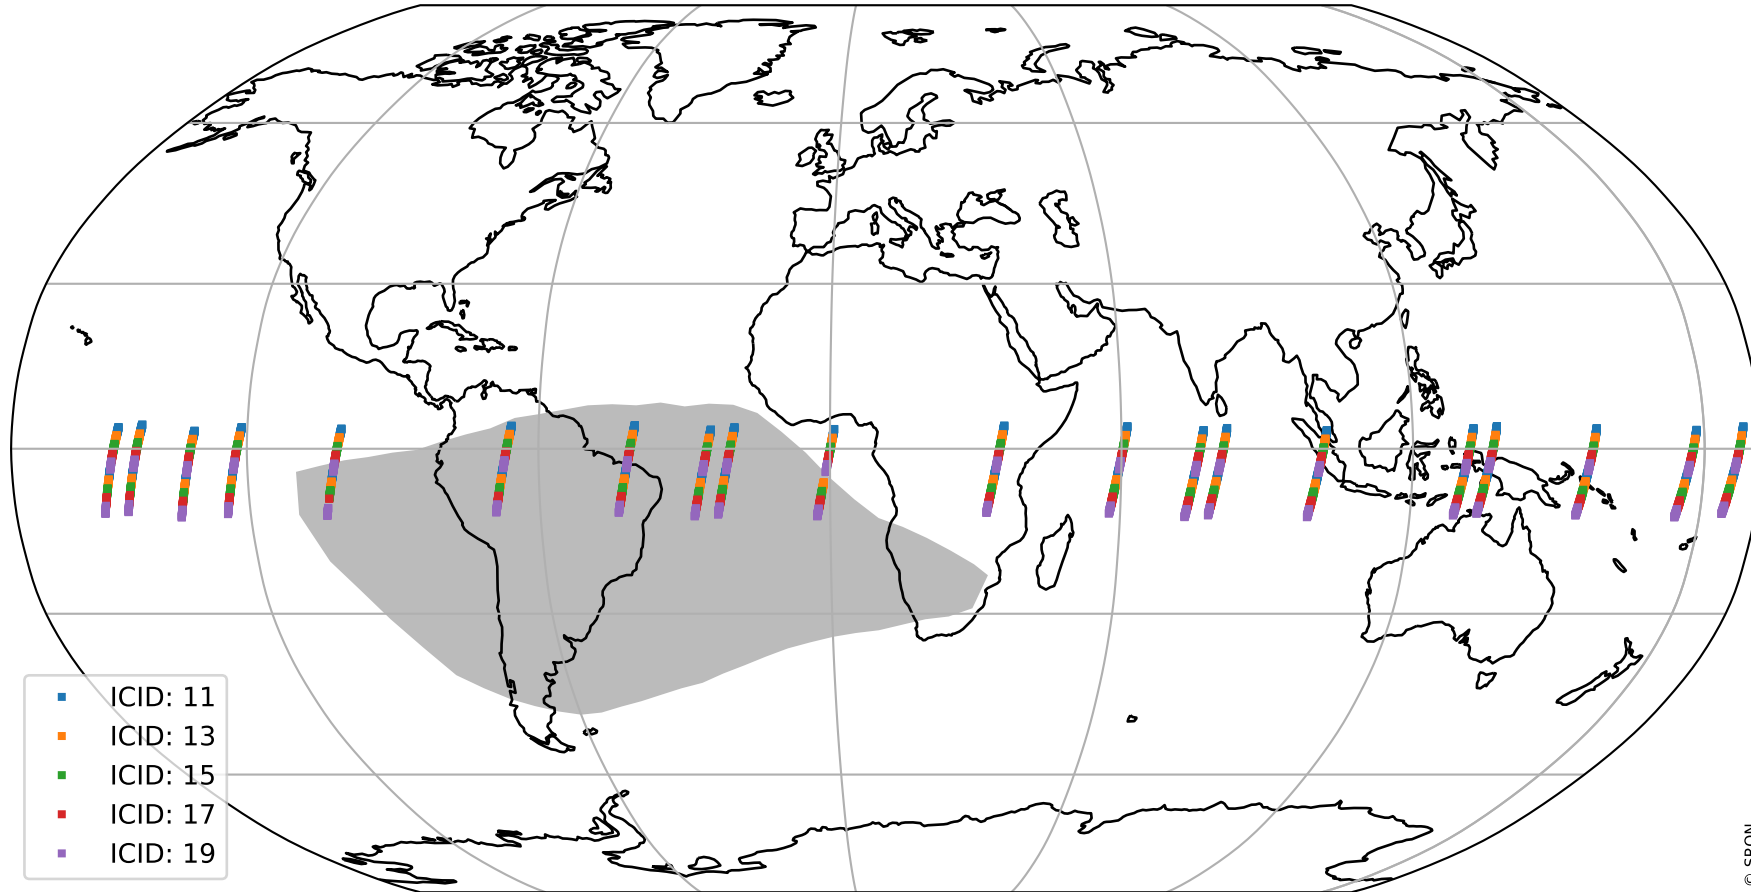

Tropomi SWIR offset (official)

orbits : 20 in [14782, 14827]
coverage : 2020-08-20 / 2020-08-23
median : 0.52592 V
spread : 0.035916 V
created : 2023-08-21T14:45:32

value detector map

Tropomi SWIR offset (official)

orbits : 20 in [14782, 14827]
coverage : 2020-08-20 / 2020-08-23
median : 29.64 μV
spread : 14.863 μV
created : 2023-08-21T14:45:32

Tropomi SWIR offset (official)

orbits : 20 in [14782, 14827]
coverage : 2020-08-20 / 2020-08-23
median : -0.10655 mV
spread : 0.38753 mV
created : 2023-08-21T14:45:33

value compared with SWIR offset CKD

Tropomi SWIR offset (official) ground-tracks of Sentinel-5P

orbits : 20 in [14782, 14827]
coverage : 2020-08-20 / 2020-08-23
created : 2023-08-21T14:45:33

Tropomi SWIR offset (official)

orbits : [2827, 14827]
coverage : 2018-04-30 / 2020-08-23
created : 2023-08-21T14:45:34

trend of detector median & temperatures