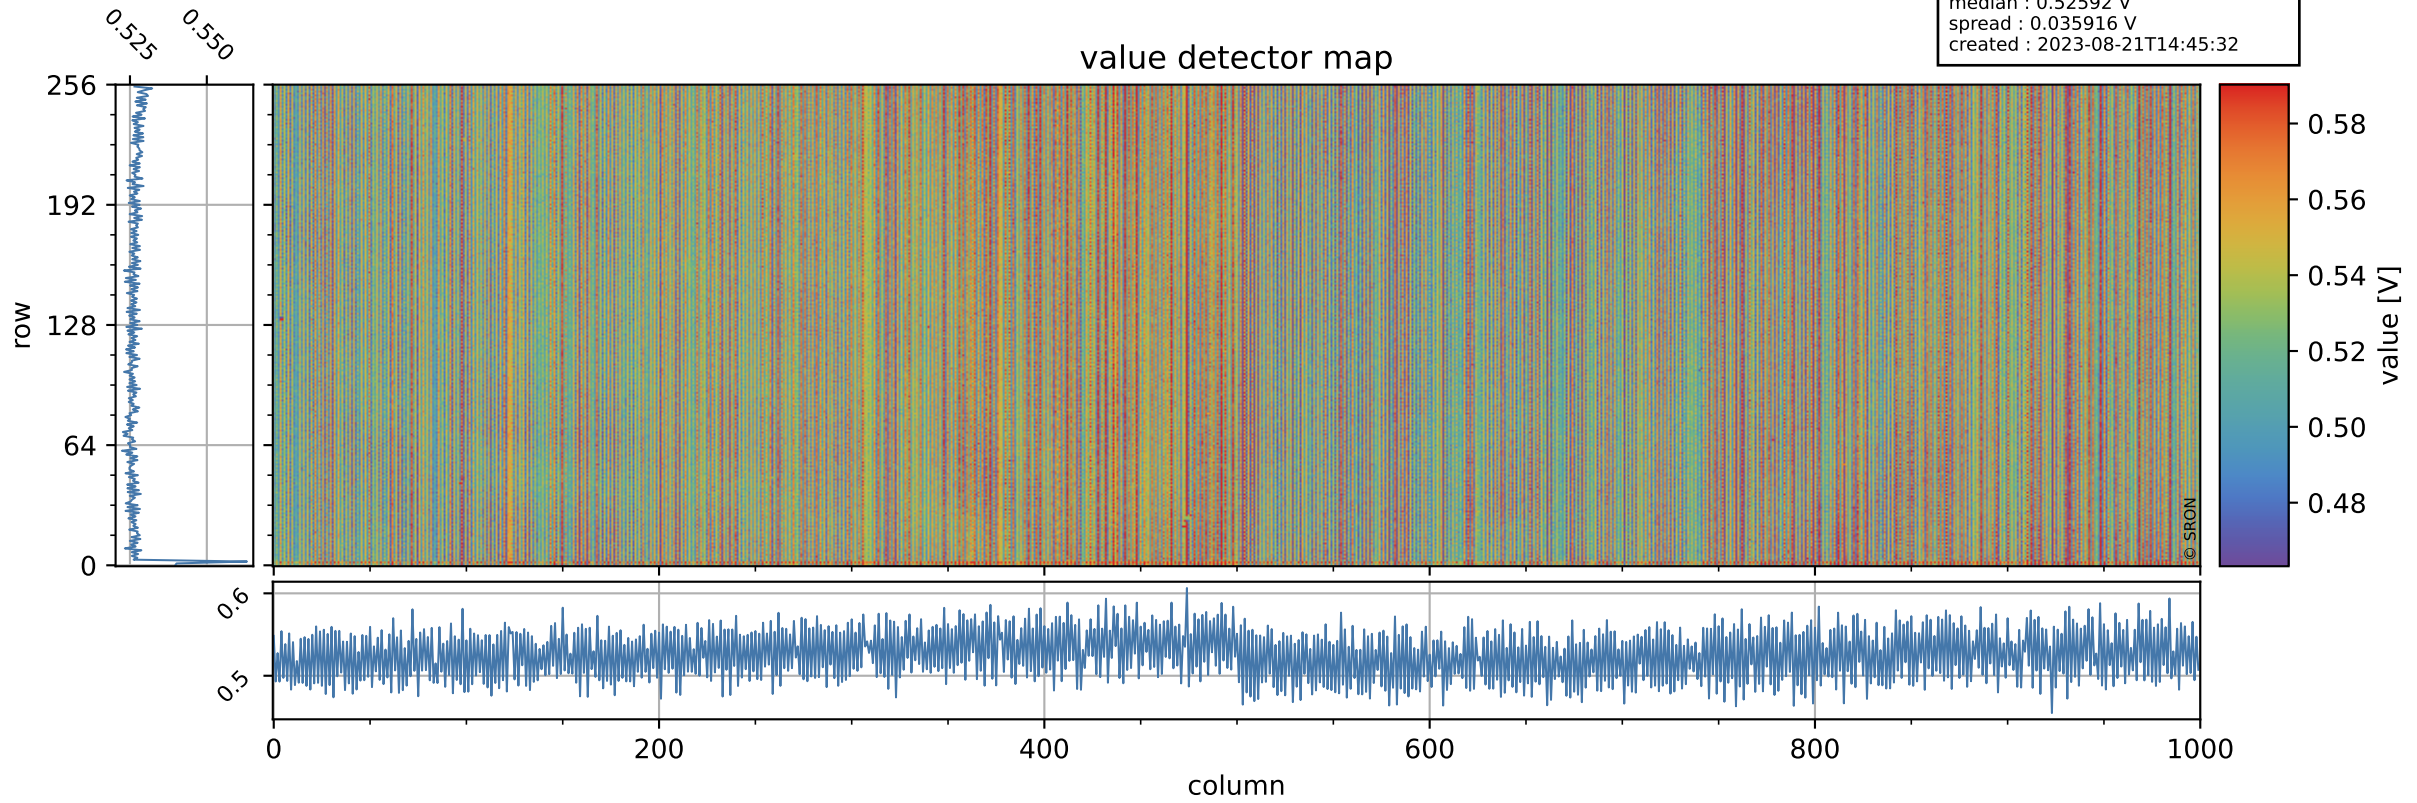

Tropomi SWIR offset (official)

orbits : 20 in [14782, 14827]
coverage : 2020-08-20 / 2020-08-23
median : 0.52592 V
spread : 0.035916 V
created : 2023-08-21T14:45:32

value detector map

Tropomi SWIR offset (official)

orbits : 20 in [14782, 14827]
coverage : 2020-08-20 / 2020-08-23
median : 29.64 μV
spread : 14.863 μV
created : 2023-08-21T14:45:32

Tropomi SWIR offset (official)

orbits : 20 in [14782, 14827]
coverage : 2020-08-20 / 2020-08-23
median : -0.10655 mV
spread : 0.38753 mV
created : 2023-08-21T14:45:33

value compared with SWIR offset CKD

Tropomi SWIR offset (official) ground-tracks of Sentinel-5P

orbits : 20 in [14782, 14827]
coverage : 2020-08-20 / 2020-08-23
created : 2023-08-21T14:45:33

Tropomi SWIR offset (official)

orbits : [2827, 14827]
coverage : 2018-04-30 / 2020-08-23
created : 2023-08-21T14:45:34

trend of detector median & temperatures