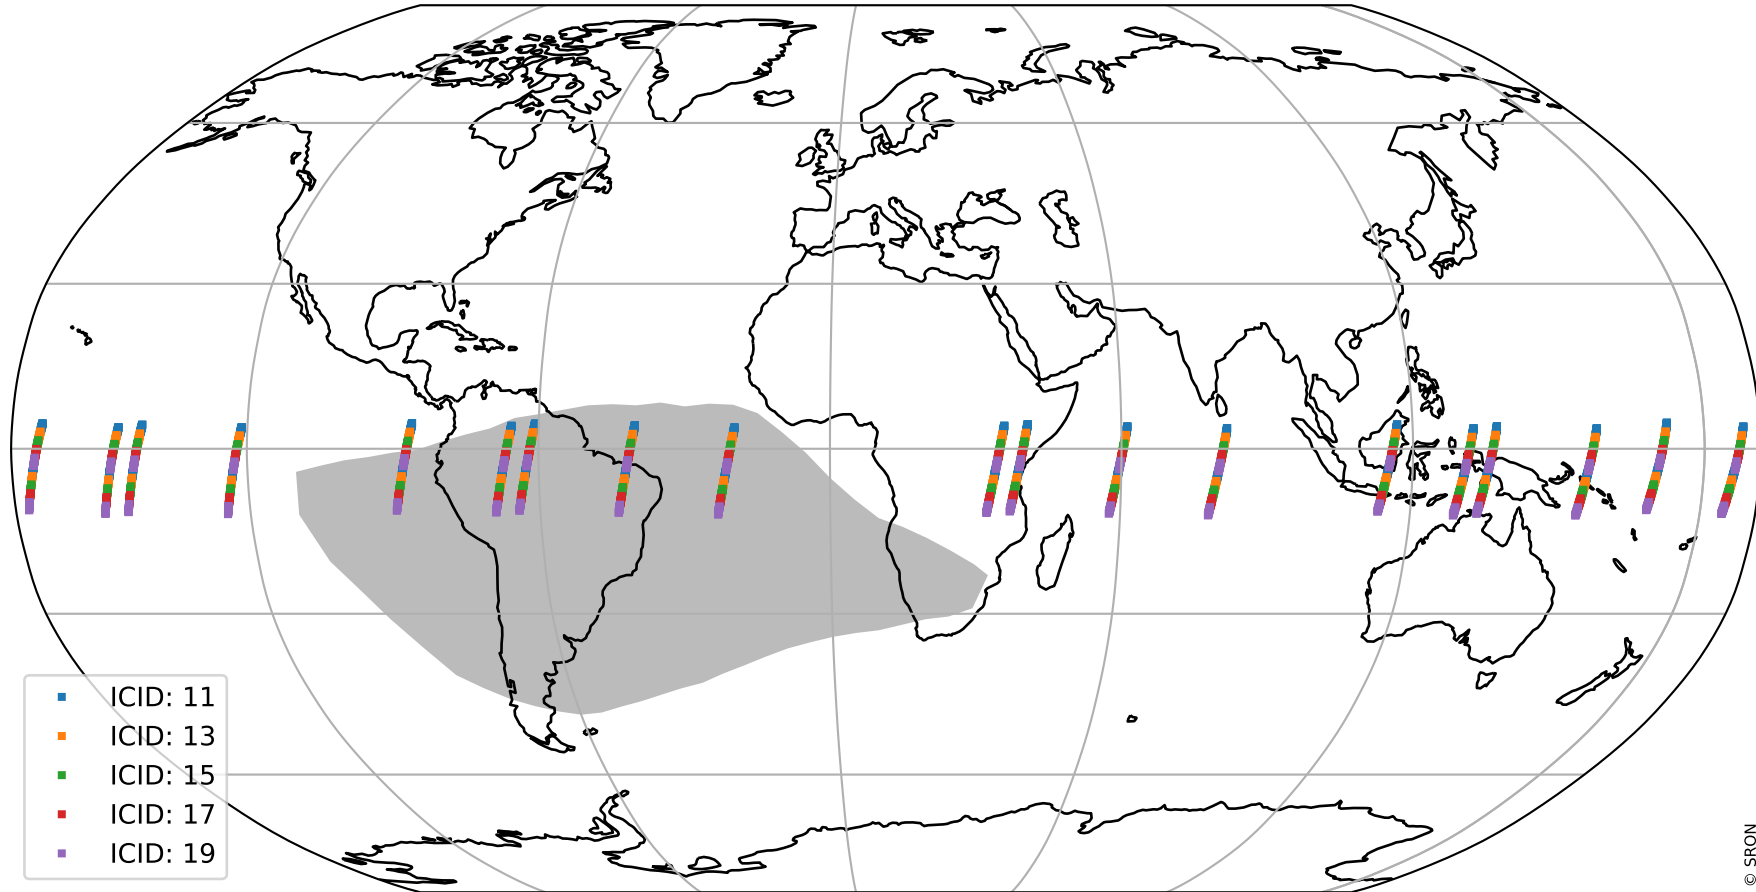

Tropomi SWIR offset (official)

orbits : 19 in [14797, 14842]
coverage : 2020-08-21 / 2020-08-24
median : 0.52592 V
spread : 0.035914 V
created : 2023-08-21T14:45:35

value detector map

Tropomi SWIR offset (official)

orbits : 19 in [14797, 14842]
coverage : 2020-08-21 / 2020-08-24
median : 30.682 μV
spread : 15.381 μV
created : 2023-08-21T14:45:35

Tropomi SWIR offset (official)

value compared with SWIR offset CKD

orbits : 19 in [14797, 14842]
coverage : 2020-08-21 / 2020-08-24
median : -0.10023 mV
spread : 0.38878 mV
created : 2023-08-21T14:45:35

Tropomi SWIR offset (official) ground-tracks of Sentinel-5P

orbits : 19 in [14797, 14842]
coverage : 2020-08-21 / 2020-08-24
created : 2023-08-21T14:45:36

Tropomi SWIR offset (official)

orbits : [2827, 14842]
coverage : 2018-04-30 / 2020-08-24
created : 2023-08-21T14:45:37

trend of detector median & temperatures