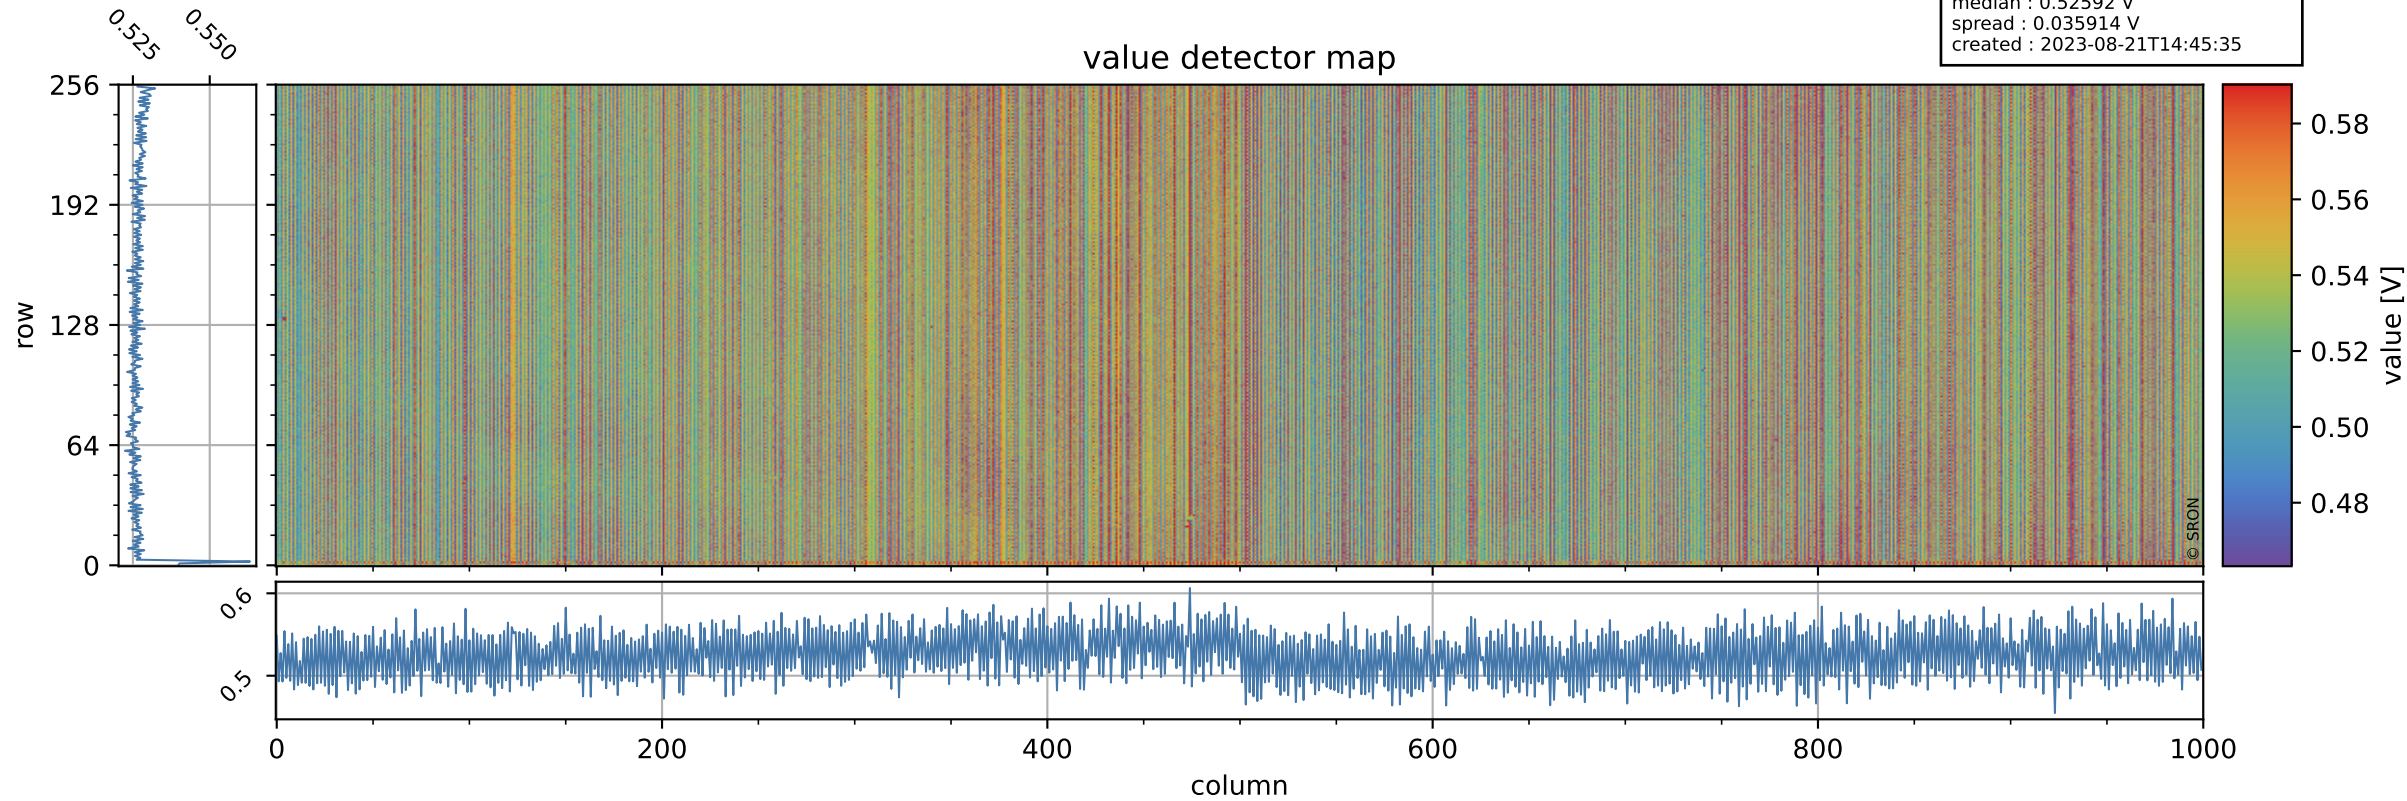

Tropomi SWIR offset (official)

orbits : 19 in [14797, 14842]
coverage : 2020-08-21 / 2020-08-24
median : 0.52592 V
spread : 0.035914 V
created : 2023-08-21T14:45:35

value detector map

Tropomi SWIR offset (official)

orbits : 19 in [14797, 14842]
coverage : 2020-08-21 / 2020-08-24
median : 30.682 μV
spread : 15.381 μV
created : 2023-08-21T14:45:35

Tropomi SWIR offset (official)

value compared with SWIR offset CKD

orbits : 19 in [14797, 14842]
coverage : 2020-08-21 / 2020-08-24
median : -0.10023 mV
spread : 0.38878 mV
created : 2023-08-21T14:45:35

Tropomi SWIR offset (official) ground-tracks of Sentinel-5P

orbits : 19 in [14797, 14842]
coverage : 2020-08-21 / 2020-08-24
created : 2023-08-21T14:45:36

Tropomi SWIR offset (official)

orbits : [2827, 14842]
coverage : 2018-04-30 / 2020-08-24
created : 2023-08-21T14:45:37

trend of detector median & temperatures