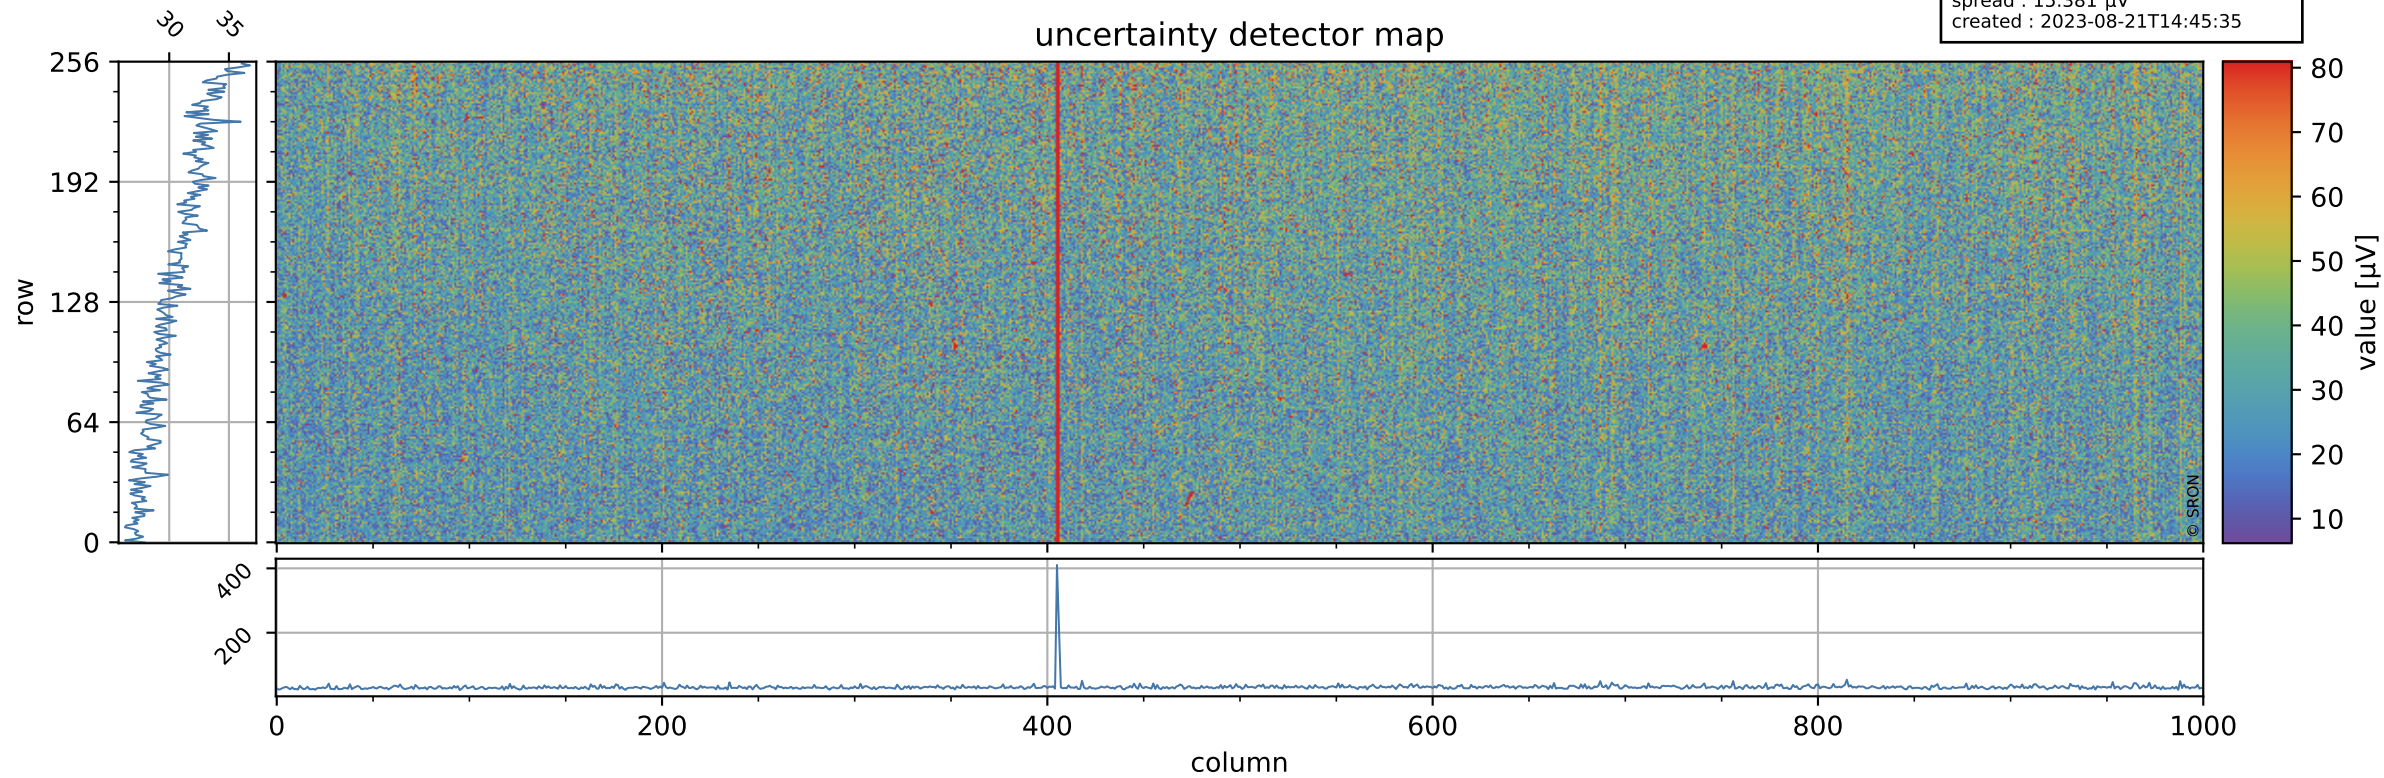

Tropomi SWIR offset (official)

orbits : 19 in [14797, 14842]
coverage : 2020-08-21 / 2020-08-24
median : 0.52592 V
spread : 0.035914 V
created : 2023-08-21T14:45:35

value detector map

Tropomi SWIR offset (official)

orbits : 19 in [14797, 14842]
coverage : 2020-08-21 / 2020-08-24
median : 30.682 μV
spread : 15.381 μV
created : 2023-08-21T14:45:35

Tropomi SWIR offset (official)

value compared with SWIR offset CKD

orbits : 19 in [14797, 14842]
coverage : 2020-08-21 / 2020-08-24
median : -0.10023 mV
spread : 0.38878 mV
created : 2023-08-21T14:45:35

Tropomi SWIR offset (official) ground-tracks of Sentinel-5P

orbits : 19 in [14797, 14842]
coverage : 2020-08-21 / 2020-08-24
created : 2023-08-21T14:45:36

Tropomi SWIR offset (official)

orbits : [2827, 14842]
coverage : 2018-04-30 / 2020-08-24
created : 2023-08-21T14:45:37

trend of detector median & temperatures