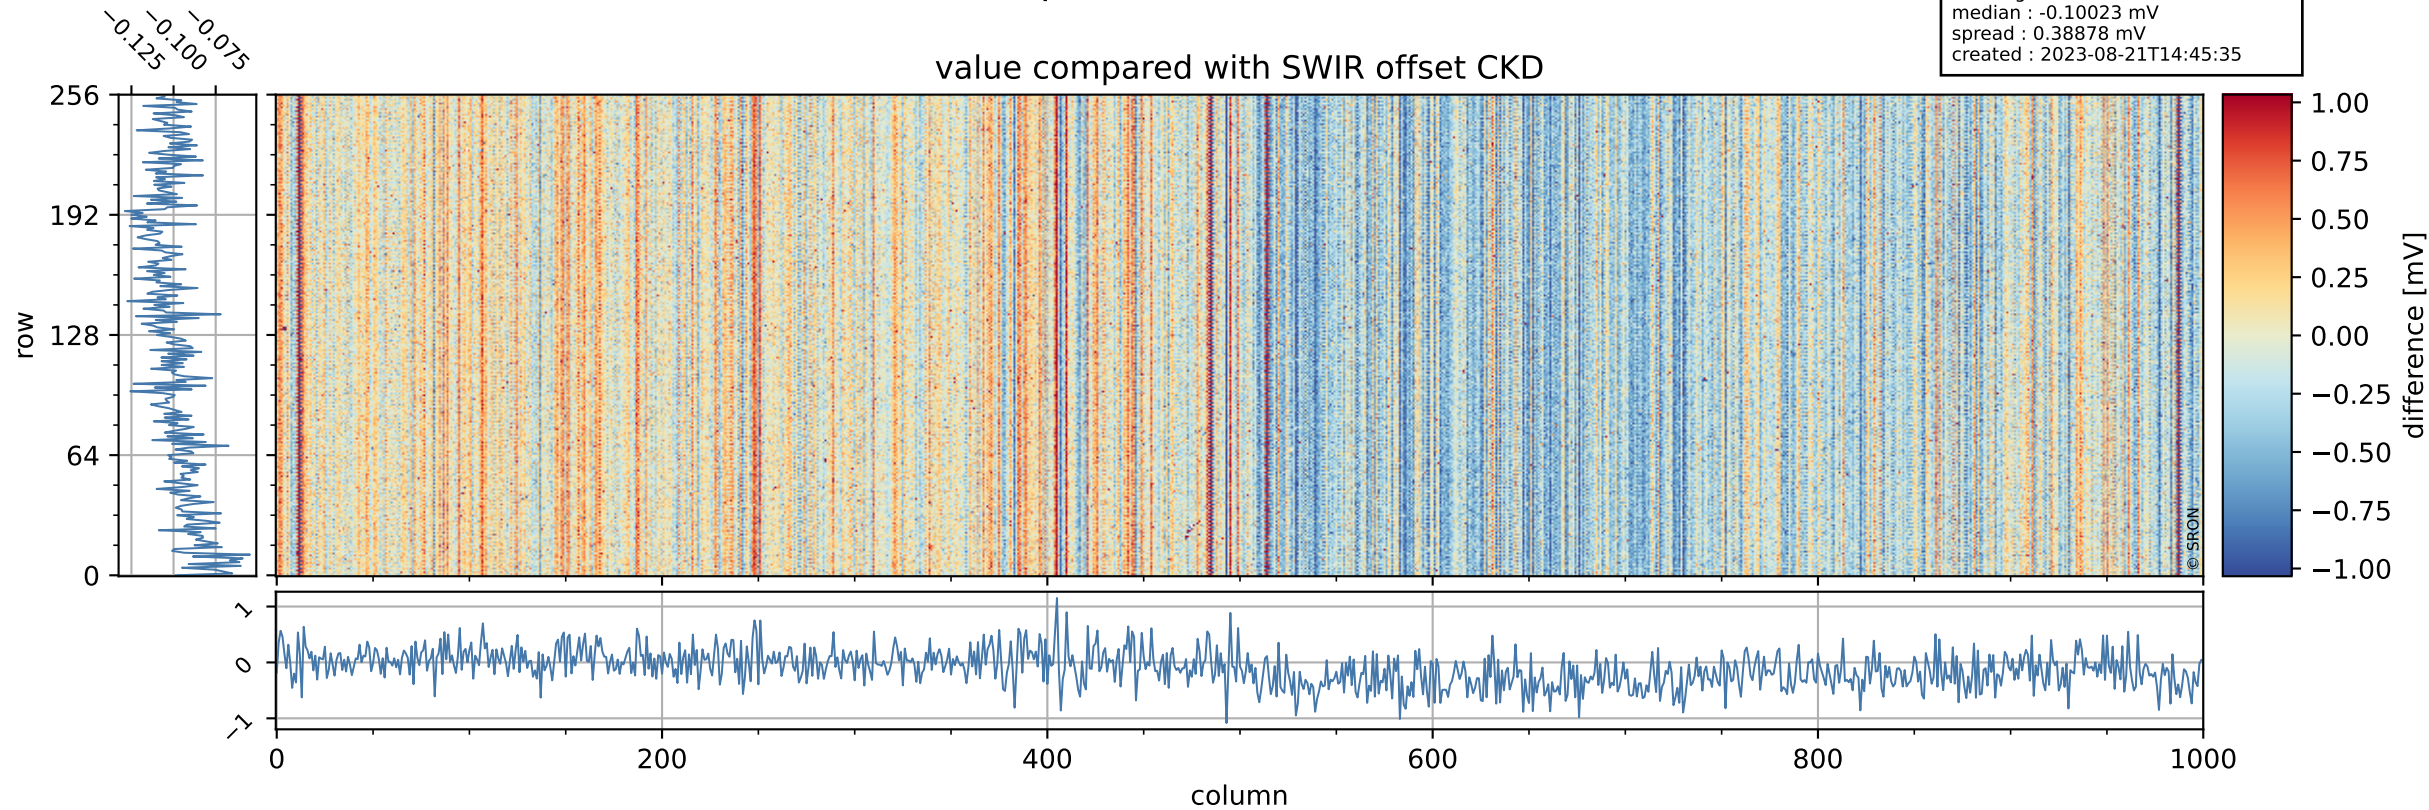

Tropomi SWIR offset (official)

orbits : 19 in [14797, 14842]
coverage : 2020-08-21 / 2020-08-24
median : 0.52592 V
spread : 0.035914 V
created : 2023-08-21T14:45:35

value detector map

Tropomi SWIR offset (official)

orbits : 19 in [14797, 14842]
coverage : 2020-08-21 / 2020-08-24
median : 30.682 μV
spread : 15.381 μV
created : 2023-08-21T14:45:35

Tropomi SWIR offset (official)

value compared with SWIR offset CKD

orbits : 19 in [14797, 14842]
coverage : 2020-08-21 / 2020-08-24
median : -0.10023 mV
spread : 0.38878 mV
created : 2023-08-21T14:45:35

Tropomi SWIR offset (official) ground-tracks of Sentinel-5P

orbits : 19 in [14797, 14842]
coverage : 2020-08-21 / 2020-08-24
created : 2023-08-21T14:45:36

Tropomi SWIR offset (official)

orbits : [2827, 14842]
coverage : 2018-04-30 / 2020-08-24
created : 2023-08-21T14:45:37

trend of detector median & temperatures