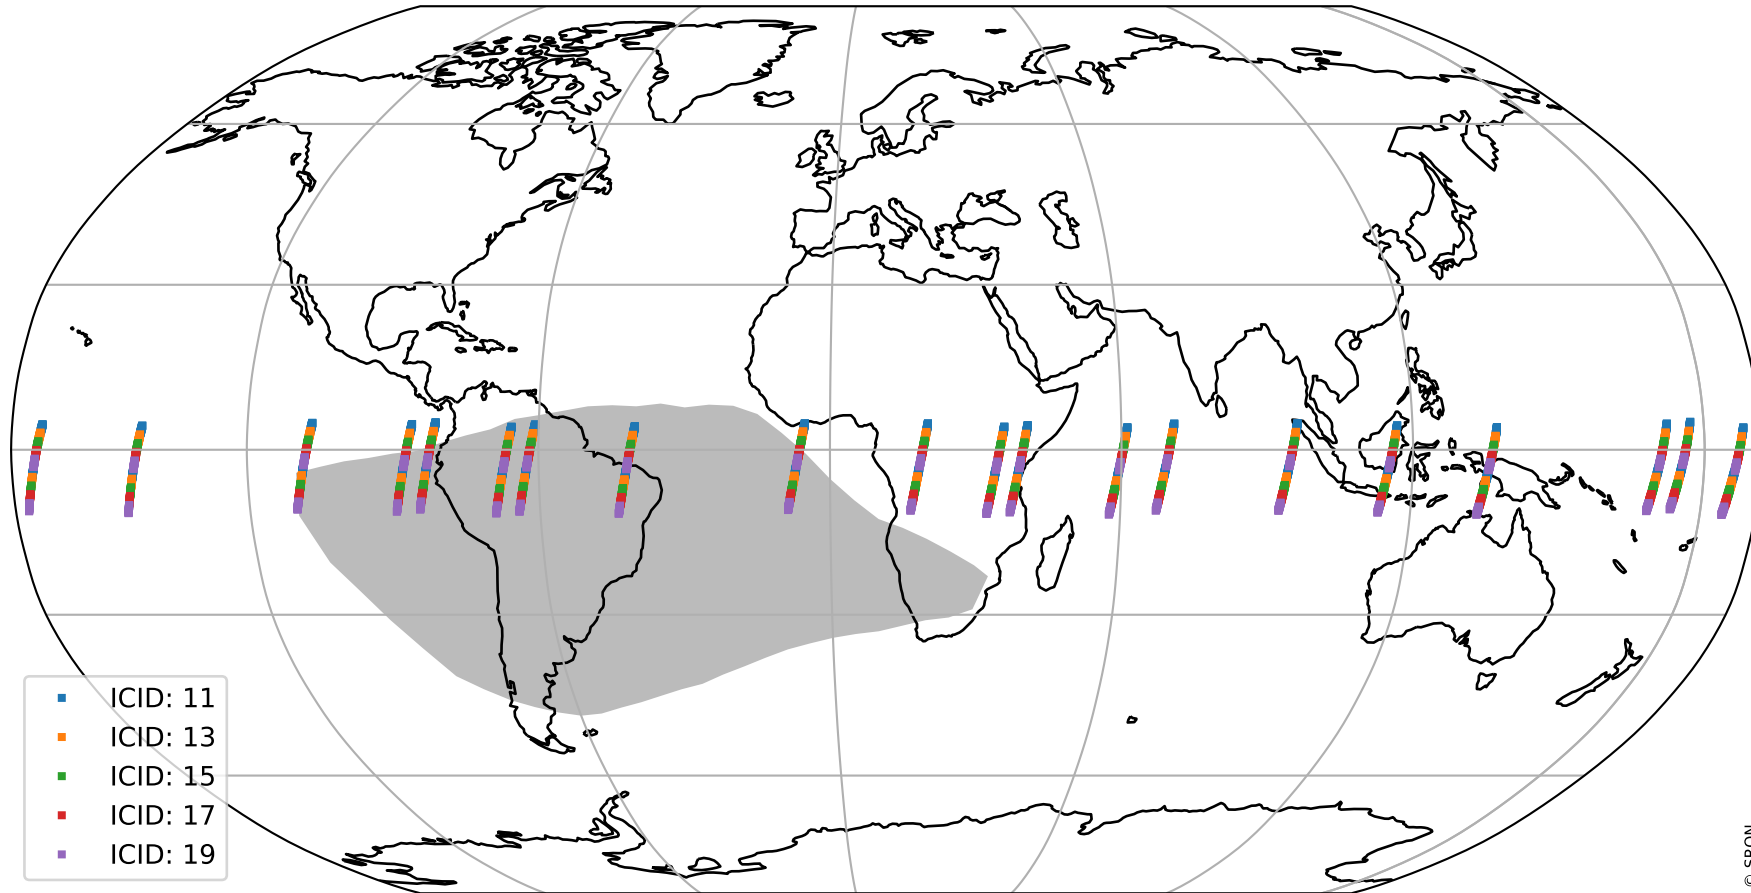

# Tropomi SWIR offset (official)

orbits : 20 in [14812, 14857]  
coverage : 2020-08-22 / 2020-08-25  
median : 31.284  $\mu\text{V}$   
spread : 15.535  $\mu\text{V}$   
created : 2023-08-21T14:45:38

# Tropomi SWIR offset (official)

orbits : 20 in [14812, 14857]  
coverage : 2020-08-22 / 2020-08-25  
median : -0.09944 mV  
spread : 0.38881 mV  
created : 2023-08-21T14:45:39

value compared with SWIR offset CKD

# Tropomi SWIR offset (official) ground-tracks of Sentinel-5P

orbits : 20 in [14812, 14857]  
coverage : 2020-08-22 / 2020-08-25  
created : 2023-08-21T14:45:39

# Tropomi SWIR offset (official)

orbits : [2827, 14857]  
coverage : 2018-04-30 / 2020-08-25  
created : 2023-08-21T14:45:40