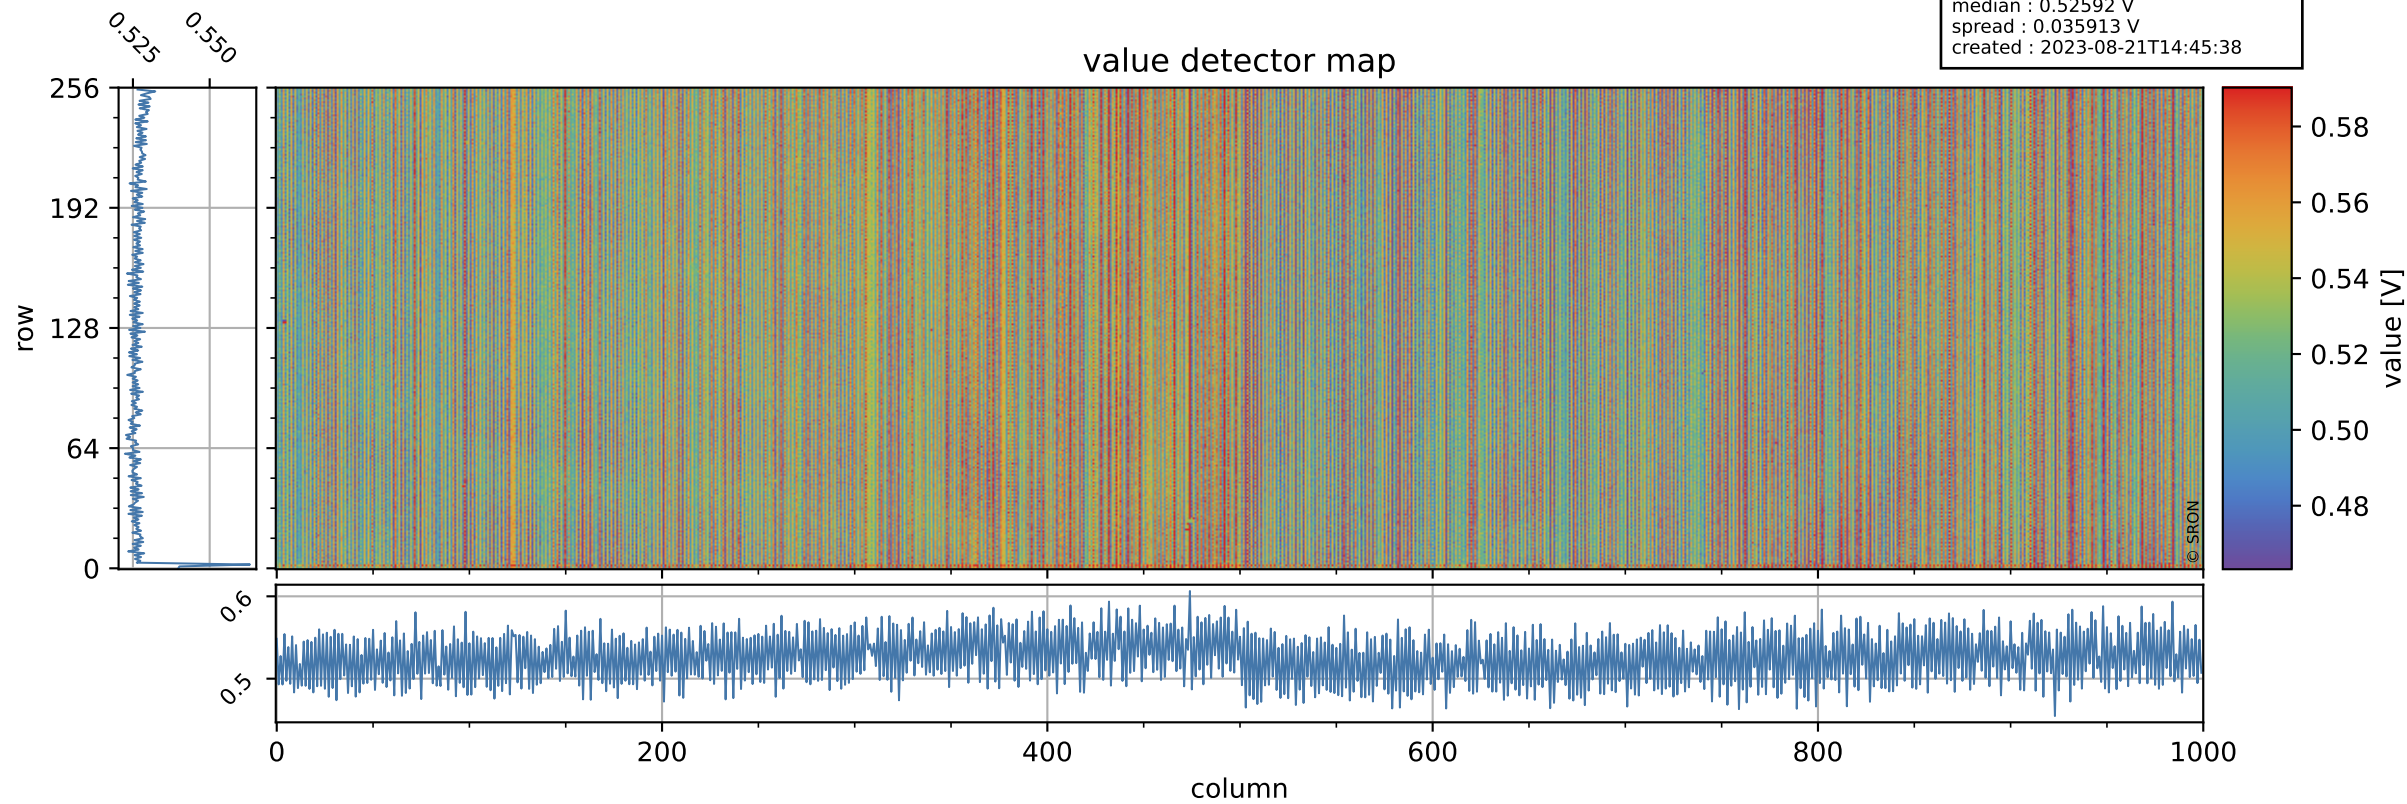

# Tropomi SWIR offset (official)

orbits : 20 in [14812, 14857]  
coverage : 2020-08-22 / 2020-08-25  
median : 0.52592 V  
spread : 0.035913 V  
created : 2023-08-21T14:45:38

## value detector map

# Tropomi SWIR offset (official)

orbits : 20 in [14812, 14857]  
coverage : 2020-08-22 / 2020-08-25  
median : 31.284  $\mu\text{V}$   
spread : 15.535  $\mu\text{V}$   
created : 2023-08-21T14:45:38

# Tropomi SWIR offset (official) ground-tracks of Sentinel-5P

orbits : 20 in [14812, 14857]  
coverage : 2020-08-22 / 2020-08-25  
created : 2023-08-21T14:45:39