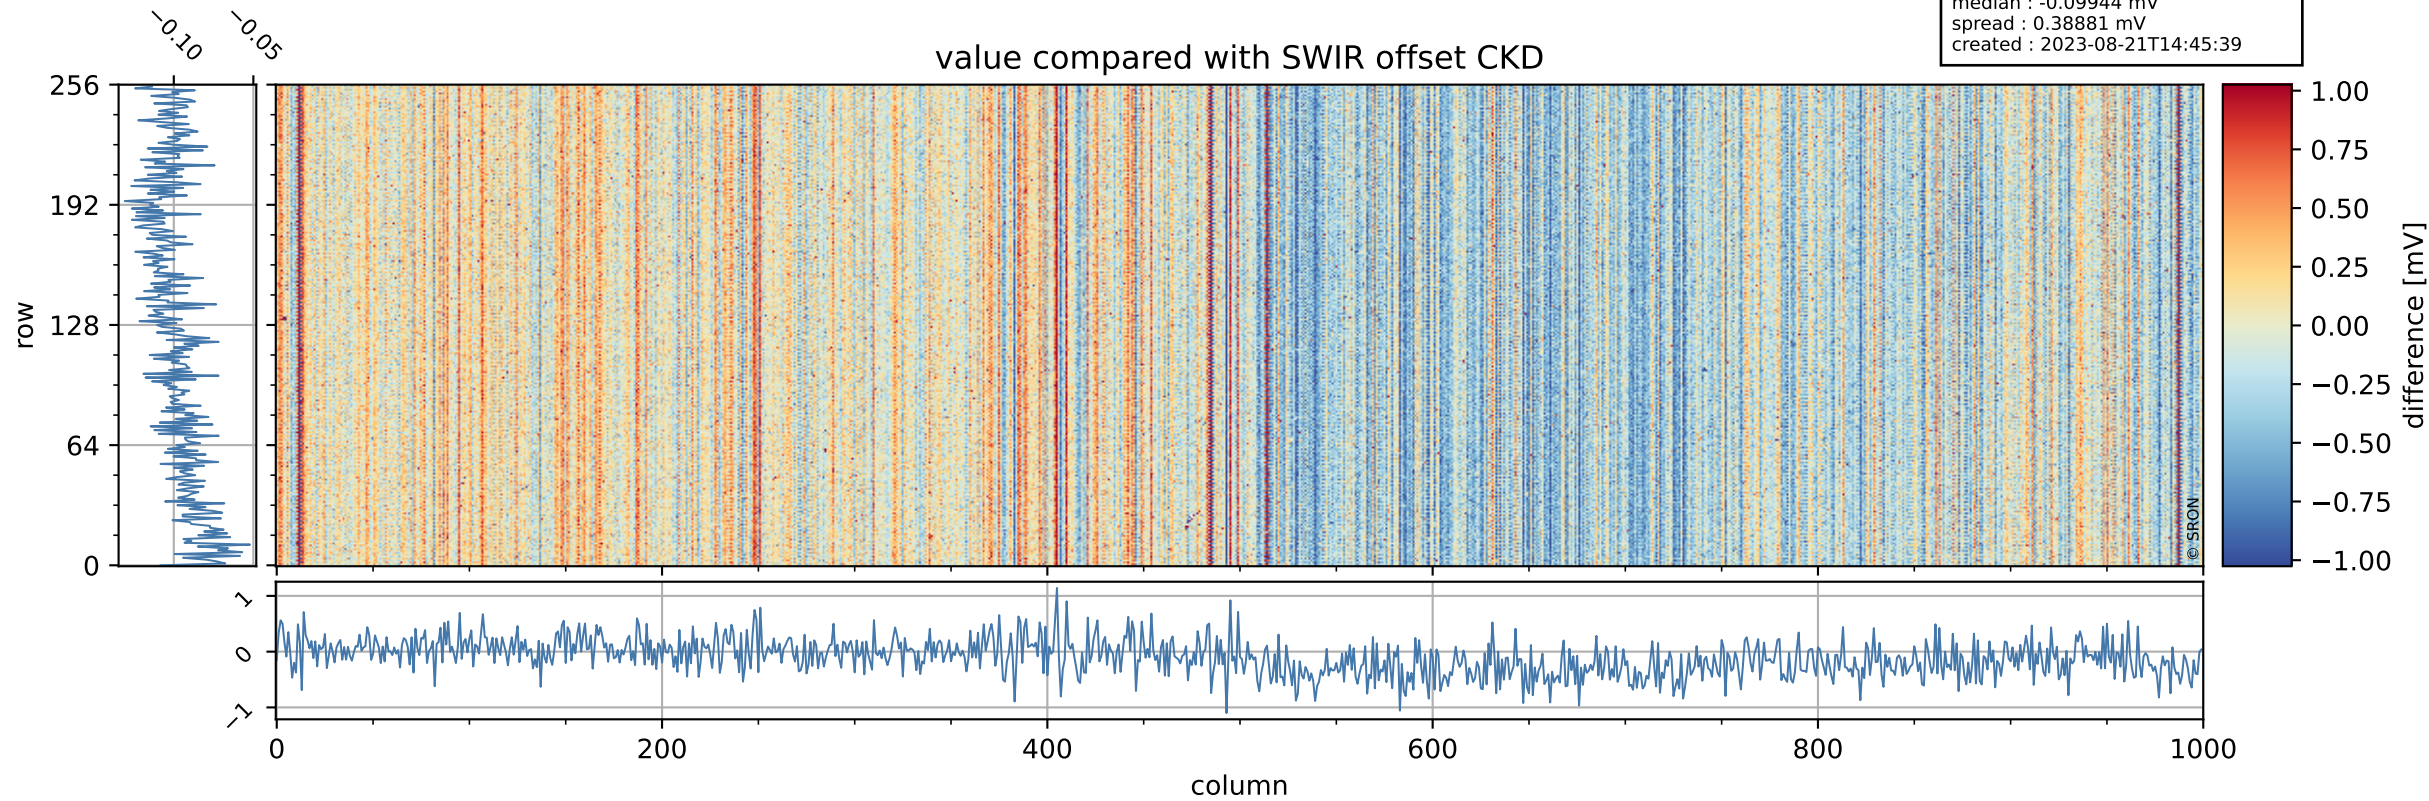

## value detector map

# Tropomi SWIR offset (official)

orbits : 20 in [14812, 14857]  
coverage : 2020-08-22 / 2020-08-25  
median : 31.284  $\mu\text{V}$   
spread : 15.535  $\mu\text{V}$   
created : 2023-08-21T14:45:38

# Tropomi SWIR offset (official)

orbits : 20 in [14812, 14857]  
coverage : 2020-08-22 / 2020-08-25  
median : -0.09944 mV  
spread : 0.38881 mV  
created : 2023-08-21T14:45:39

value compared with SWIR offset CKD

# Tropomi SWIR offset (official) ground-tracks of Sentinel-5P

orbits : 20 in [14812, 14857]  
coverage : 2020-08-22 / 2020-08-25  
created : 2023-08-21T14:45:39