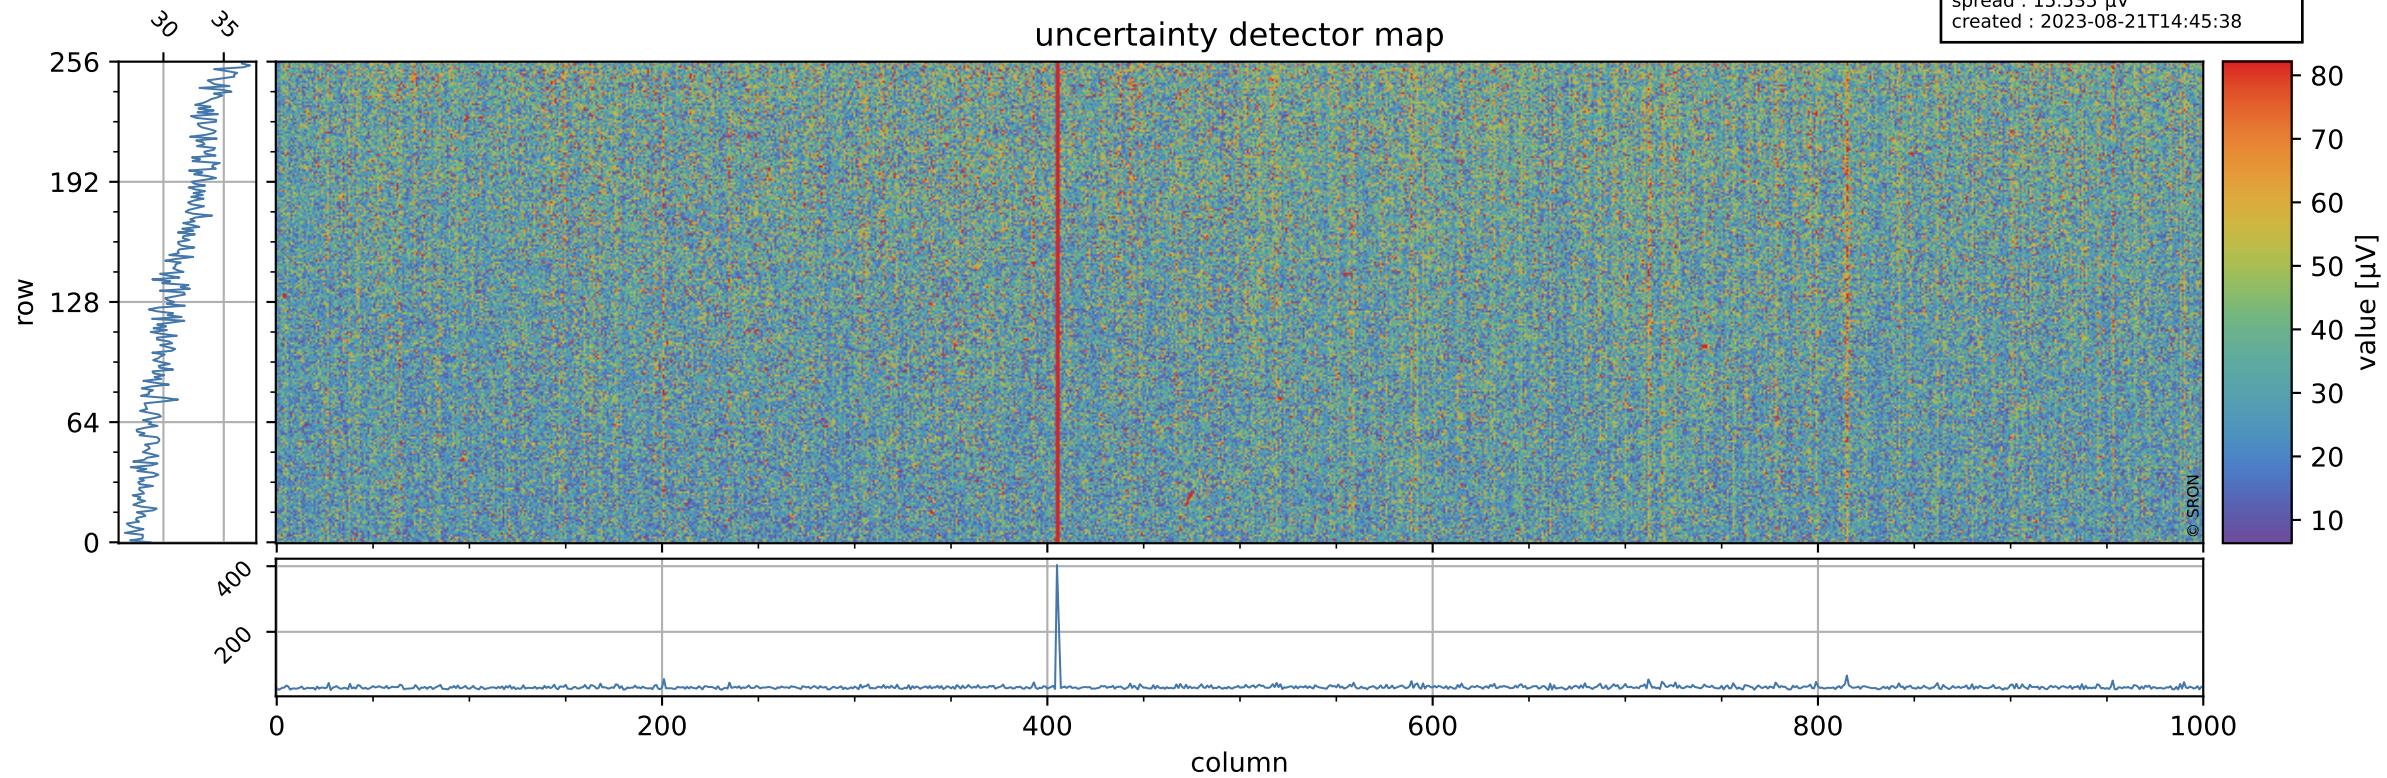

# Tropomi SWIR offset (official)

orbits : 20 in [14812, 14857]  
coverage : 2020-08-22 / 2020-08-25  
median : 0.52592 V  
spread : 0.035913 V  
created : 2023-08-21T14:45:38

## value detector map

# Tropomi SWIR offset (official)

orbits : 20 in [14812, 14857]  
coverage : 2020-08-22 / 2020-08-25  
median : 31.284  $\mu\text{V}$   
spread : 15.535  $\mu\text{V}$   
created : 2023-08-21T14:45:38

# Tropomi SWIR offset (official) ground-tracks of Sentinel-5P

orbits : 20 in [14812, 14857]  
coverage : 2020-08-22 / 2020-08-25  
created : 2023-08-21T14:45:39