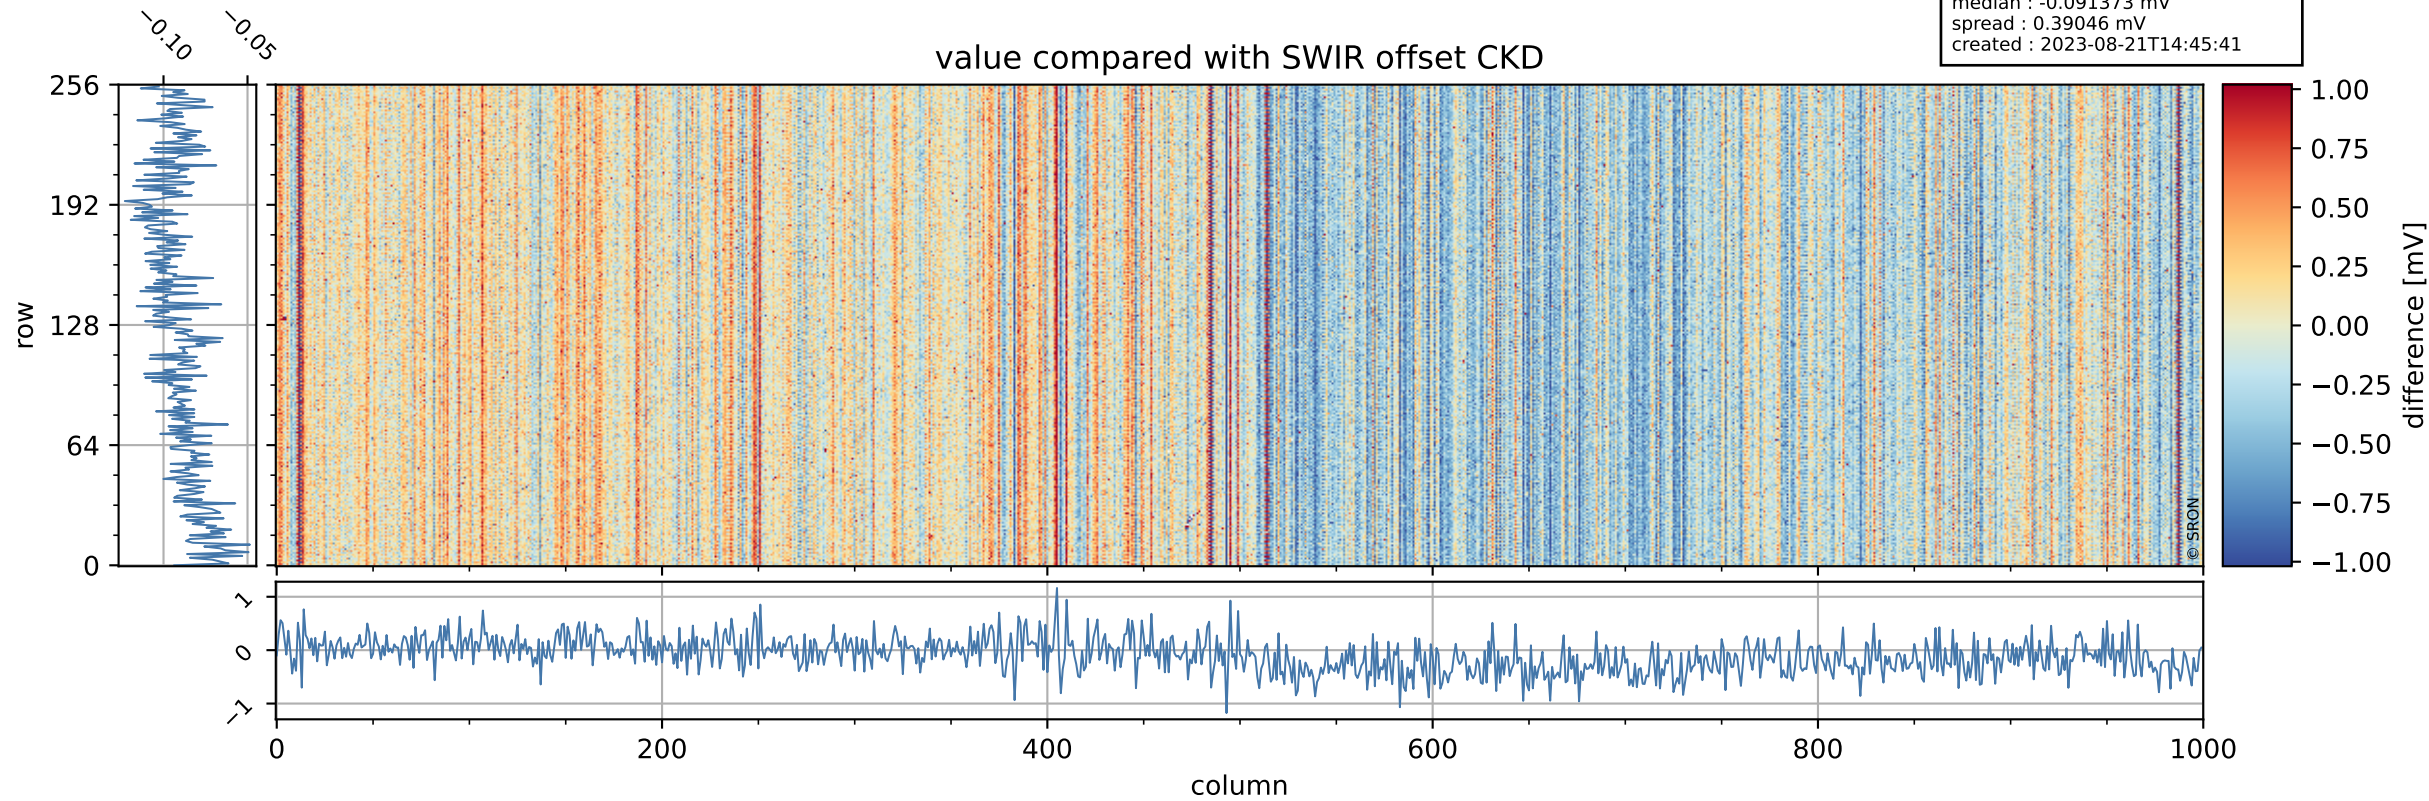

Tropomi SWIR offset (official)

orbits : 18 in [14827, 14872]
coverage : 2020-08-23 / 2020-08-26
median : 0.52593 V
spread : 0.035915 V
created : 2023-08-21T14:45:40

value detector map

Tropomi SWIR offset (official)

orbits : 18 in [14827, 14872]
coverage : 2020-08-23 / 2020-08-26
median : 31.631 μV
spread : 15.621 μV
created : 2023-08-21T14:45:41

Tropomi SWIR offset (official)

orbits : 18 in [14827, 14872]
coverage : 2020-08-23 / 2020-08-26
median : -0.091373 mV
spread : 0.39046 mV
created : 2023-08-21T14:45:41

value compared with SWIR offset CKD

Tropomi SWIR offset (official) ground-tracks of Sentinel-5P

orbits : 18 in [14827, 14872]
coverage : 2020-08-23 / 2020-08-26
created : 2023-08-21T14:45:42

Tropomi SWIR offset (official)

orbits : [2827, 14872]
coverage : 2018-04-30 / 2020-08-26
created : 2023-08-21T14:45:42

trend of detector median & temperatures