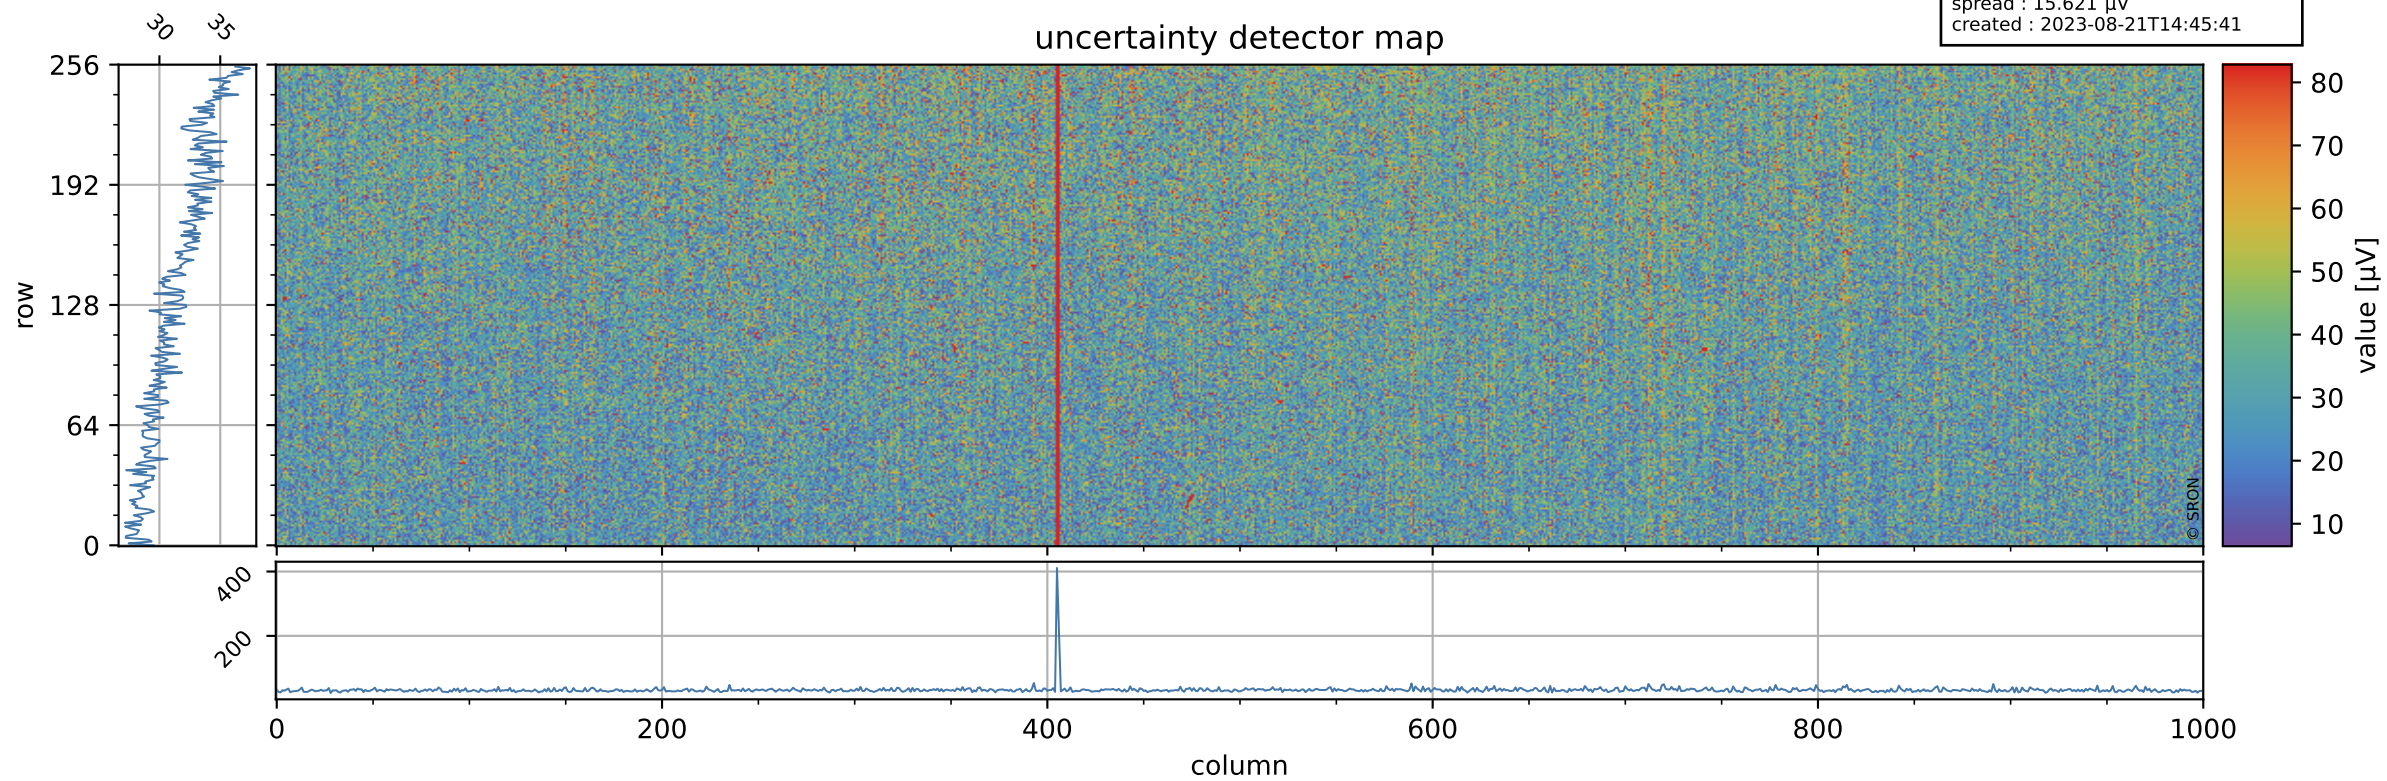

Tropomi SWIR offset (official)

orbits : 18 in [14827, 14872]
coverage : 2020-08-23 / 2020-08-26
median : 0.52593 V
spread : 0.035915 V
created : 2023-08-21T14:45:40

value detector map

Tropomi SWIR offset (official)

orbits : 18 in [14827, 14872]
coverage : 2020-08-23 / 2020-08-26
median : 31.631 μV
spread : 15.621 μV
created : 2023-08-21T14:45:41

Tropomi SWIR offset (official)

orbits : 18 in [14827, 14872]
coverage : 2020-08-23 / 2020-08-26
median : -0.091373 mV
spread : 0.39046 mV
created : 2023-08-21T14:45:41

value compared with SWIR offset CKD

Tropomi SWIR offset (official) ground-tracks of Sentinel-5P

orbits : 18 in [14827, 14872]
coverage : 2020-08-23 / 2020-08-26
created : 2023-08-21T14:45:42

Tropomi SWIR offset (official)

orbits : [2827, 14872]
coverage : 2018-04-30 / 2020-08-26
created : 2023-08-21T14:45:42

trend of detector median & temperatures