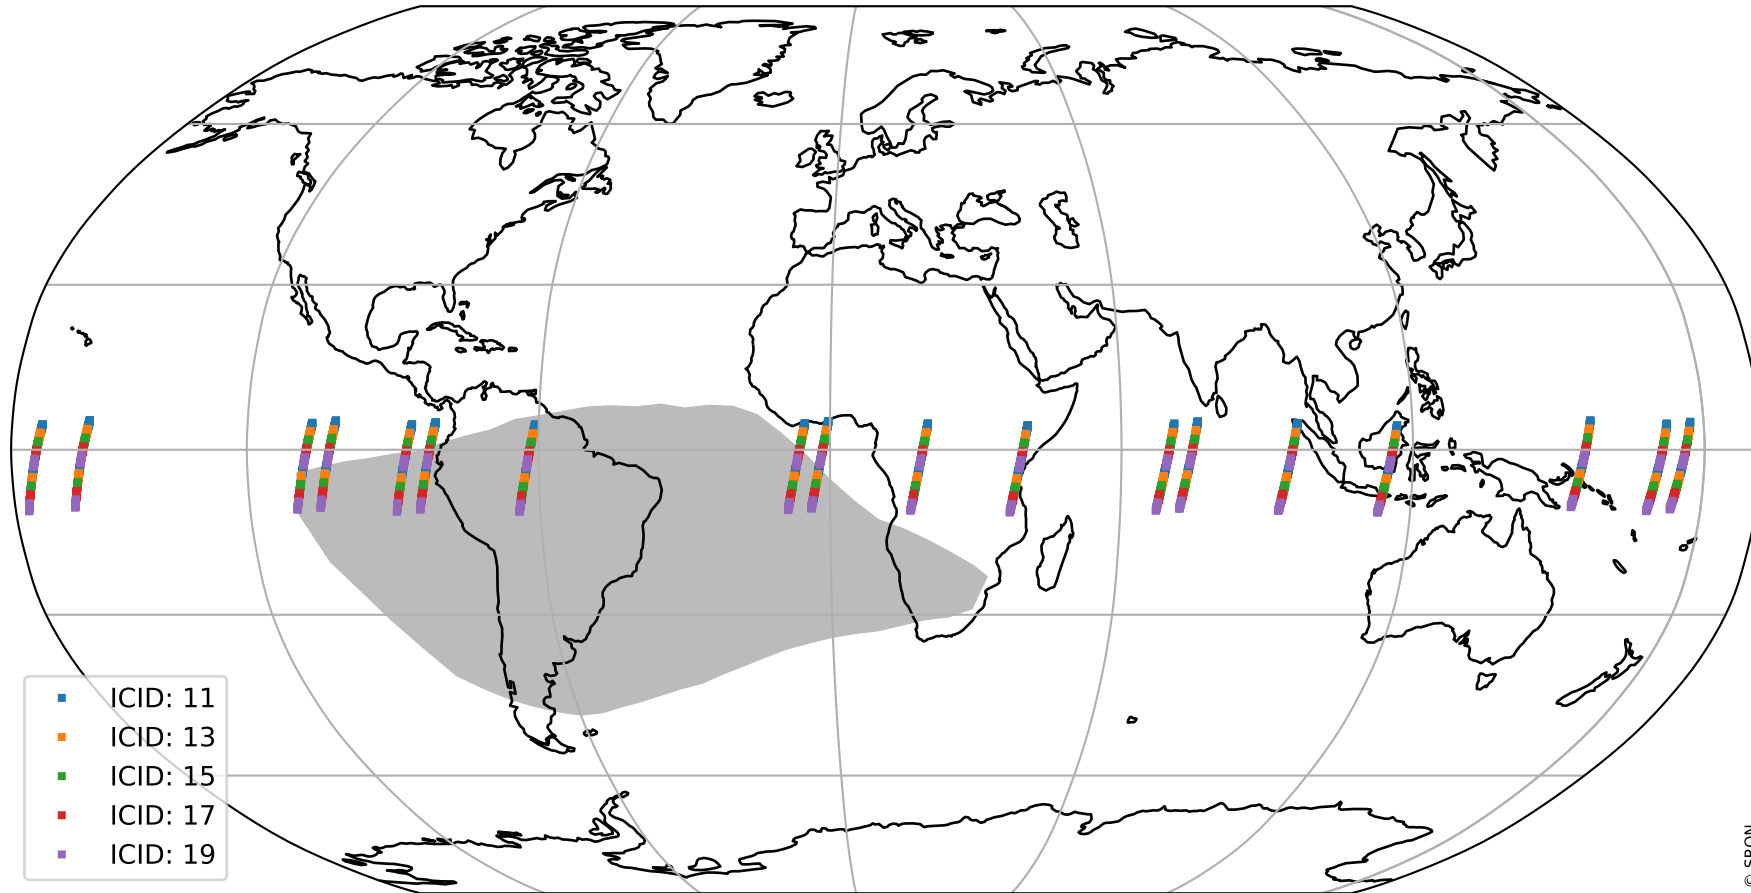

Tropomi SWIR offset (official)

orbits : 18 in [14827, 14872]
coverage : 2020-08-23 / 2020-08-26
median : 0.52593 V
spread : 0.035915 V
created : 2023-08-21T14:45:40

value detector map

Tropomi SWIR offset (official)

orbits : 18 in [14827, 14872]
coverage : 2020-08-23 / 2020-08-26
median : 31.631 μV
spread : 15.621 μV
created : 2023-08-21T14:45:41

Tropomi SWIR offset (official)

orbits : 18 in [14827, 14872]
coverage : 2020-08-23 / 2020-08-26
median : -0.091373 mV
spread : 0.39046 mV
created : 2023-08-21T14:45:41

value compared with SWIR offset CKD

Tropomi SWIR offset (official) ground-tracks of Sentinel-5P

orbits : 18 in [14827, 14872]
coverage : 2020-08-23 / 2020-08-26
created : 2023-08-21T14:45:42

Tropomi SWIR offset (official)

orbits : [2827, 14872]
coverage : 2018-04-30 / 2020-08-26
created : 2023-08-21T14:45:42

trend of detector median & temperatures