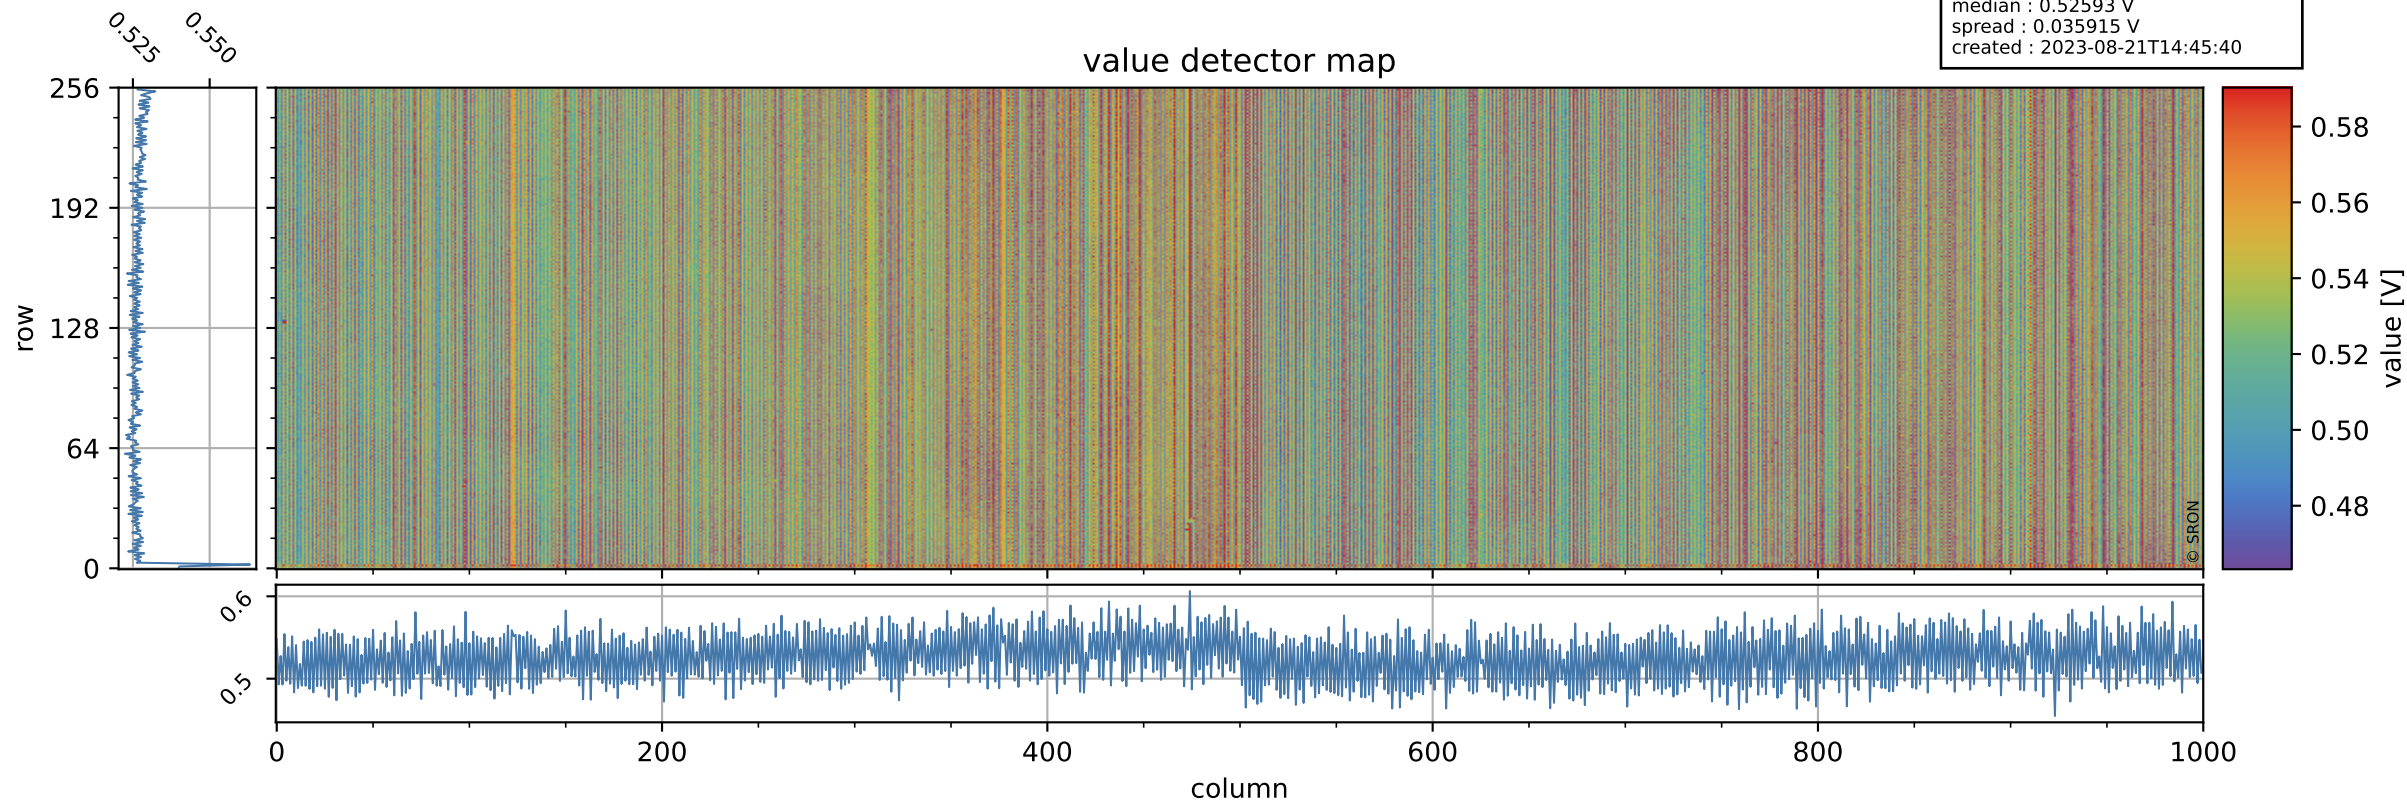

Tropomi SWIR offset (official)

orbits : 18 in [14827, 14872]
coverage : 2020-08-23 / 2020-08-26
median : 0.52593 V
spread : 0.035915 V
created : 2023-08-21T14:45:40

value detector map

Tropomi SWIR offset (official)

orbits : 18 in [14827, 14872]
coverage : 2020-08-23 / 2020-08-26
median : 31.631 μV
spread : 15.621 μV
created : 2023-08-21T14:45:41

Tropomi SWIR offset (official)

orbits : 18 in [14827, 14872]
coverage : 2020-08-23 / 2020-08-26
median : -0.091373 mV
spread : 0.39046 mV
created : 2023-08-21T14:45:41

value compared with SWIR offset CKD

Tropomi SWIR offset (official) ground-tracks of Sentinel-5P

orbits : 18 in [14827, 14872]
coverage : 2020-08-23 / 2020-08-26
created : 2023-08-21T14:45:42

Tropomi SWIR offset (official)

orbits : [2827, 14872]
coverage : 2018-04-30 / 2020-08-26
created : 2023-08-21T14:45:42

trend of detector median & temperatures