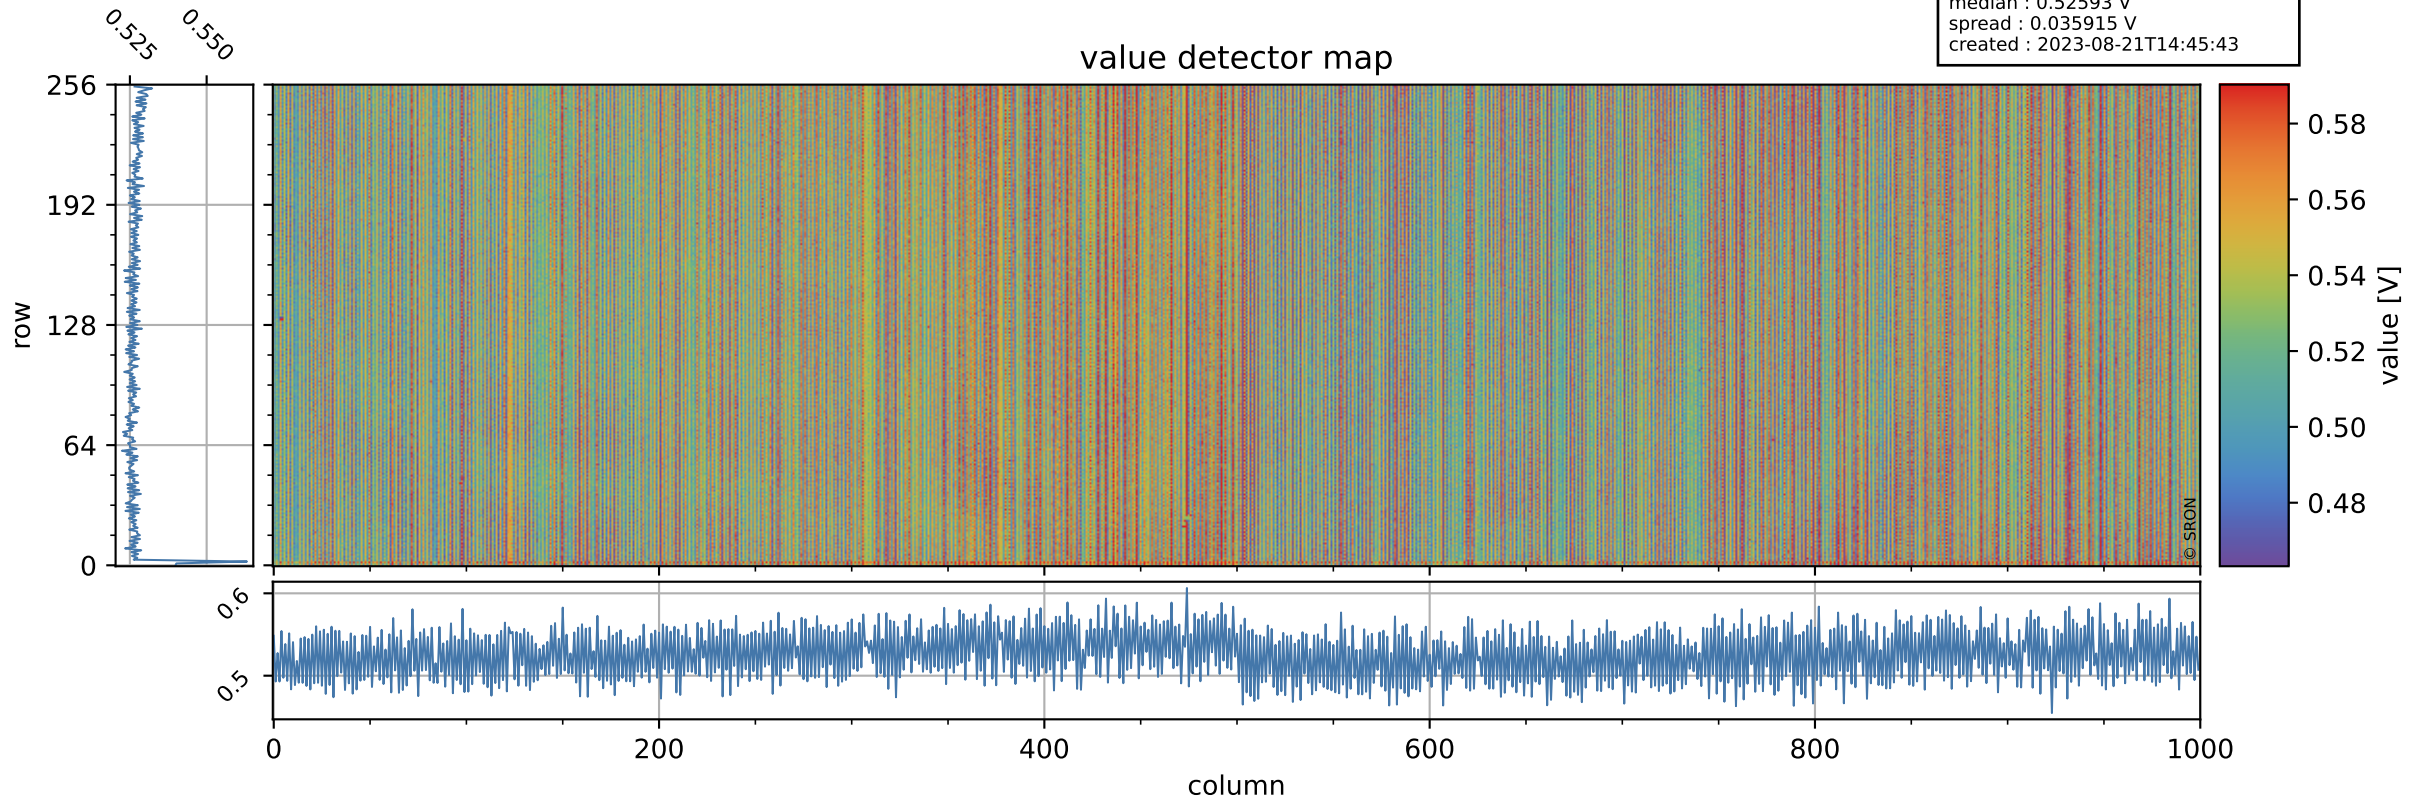

Tropomi SWIR offset (official)

orbits : 19 in [14842, 14887]
coverage : 2020-08-24 / 2020-08-27
median : 0.52593 V
spread : 0.035915 V
created : 2023-08-21T14:45:43

value detector map

Tropomi SWIR offset (official)

orbits : 19 in [14842, 14887]
coverage : 2020-08-24 / 2020-08-27
median : 30.875 μV
spread : 15.205 μV
created : 2023-08-21T14:45:44

Tropomi SWIR offset (official)

orbits : 19 in [14842, 14887]
coverage : 2020-08-24 / 2020-08-27
median : -0.091943 mV
spread : 0.38908 mV
created : 2023-08-21T14:45:44

value compared with SWIR offset CKD

Tropomi SWIR offset (official) ground-tracks of Sentinel-5P

orbits : 19 in [14842, 14887]
coverage : 2020-08-24 / 2020-08-27
created : 2023-08-21T14:45:45

Tropomi SWIR offset (official)

orbits : [2827, 14887]
coverage : 2018-04-30 / 2020-08-27
created : 2023-08-21T14:45:45

trend of detector median & temperatures