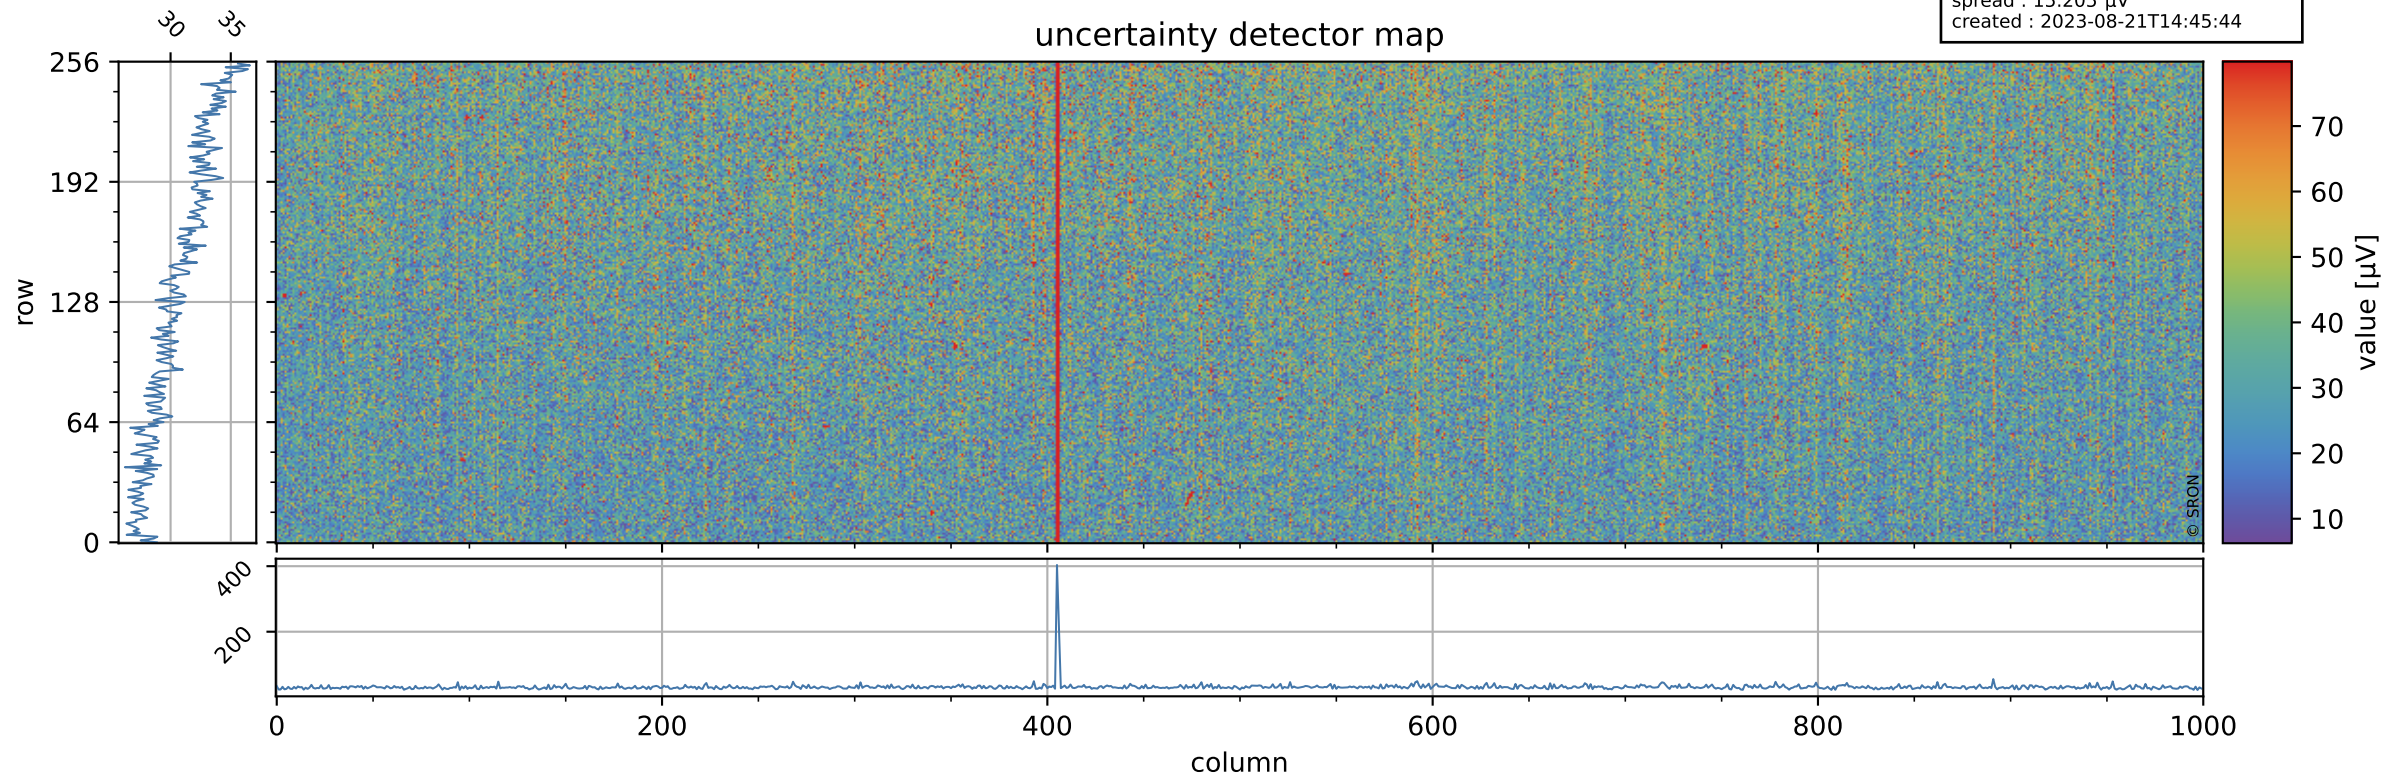

Tropomi SWIR offset (official)

orbits : 19 in [14842, 14887]
coverage : 2020-08-24 / 2020-08-27
median : 0.52593 V
spread : 0.035915 V
created : 2023-08-21T14:45:43

value detector map

Tropomi SWIR offset (official)

orbits : 19 in [14842, 14887]
coverage : 2020-08-24 / 2020-08-27
median : 30.875 μV
spread : 15.205 μV
created : 2023-08-21T14:45:44

Tropomi SWIR offset (official)

orbits : 19 in [14842, 14887]
coverage : 2020-08-24 / 2020-08-27
median : -0.091943 mV
spread : 0.38908 mV
created : 2023-08-21T14:45:44

value compared with SWIR offset CKD

Tropomi SWIR offset (official) ground-tracks of Sentinel-5P

orbits : 19 in [14842, 14887]
coverage : 2020-08-24 / 2020-08-27
created : 2023-08-21T14:45:45

Tropomi SWIR offset (official)

orbits : [2827, 14887]
coverage : 2018-04-30 / 2020-08-27
created : 2023-08-21T14:45:45

trend of detector median & temperatures