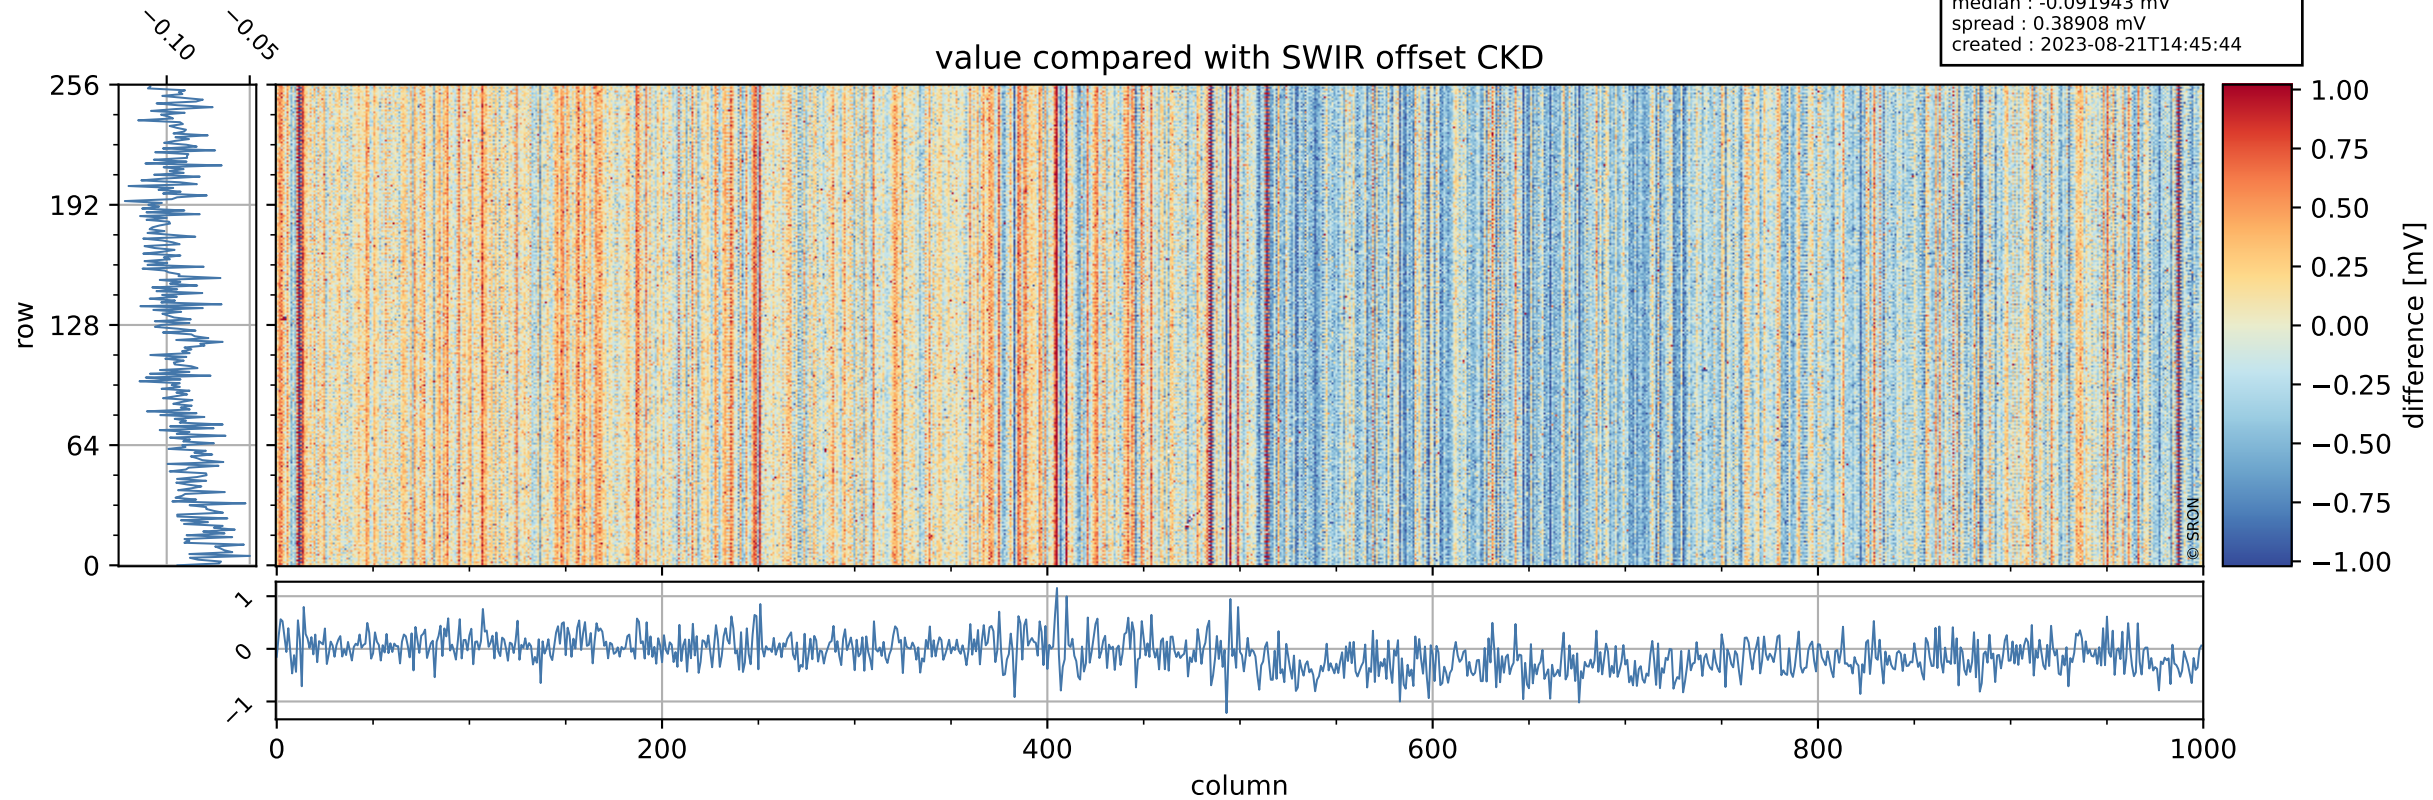

Tropomi SWIR offset (official)

orbits : 19 in [14842, 14887]
coverage : 2020-08-24 / 2020-08-27
median : 0.52593 V
spread : 0.035915 V
created : 2023-08-21T14:45:43

value detector map

Tropomi SWIR offset (official)

orbits : 19 in [14842, 14887]
coverage : 2020-08-24 / 2020-08-27
median : 30.875 μV
spread : 15.205 μV
created : 2023-08-21T14:45:44

Tropomi SWIR offset (official)

orbits : 19 in [14842, 14887]
coverage : 2020-08-24 / 2020-08-27
median : -0.091943 mV
spread : 0.38908 mV
created : 2023-08-21T14:45:44

value compared with SWIR offset CKD

Tropomi SWIR offset (official) ground-tracks of Sentinel-5P

orbits : 19 in [14842, 14887]
coverage : 2020-08-24 / 2020-08-27
created : 2023-08-21T14:45:45

Tropomi SWIR offset (official)

orbits : [2827, 14887]
coverage : 2018-04-30 / 2020-08-27
created : 2023-08-21T14:45:45

trend of detector median & temperatures