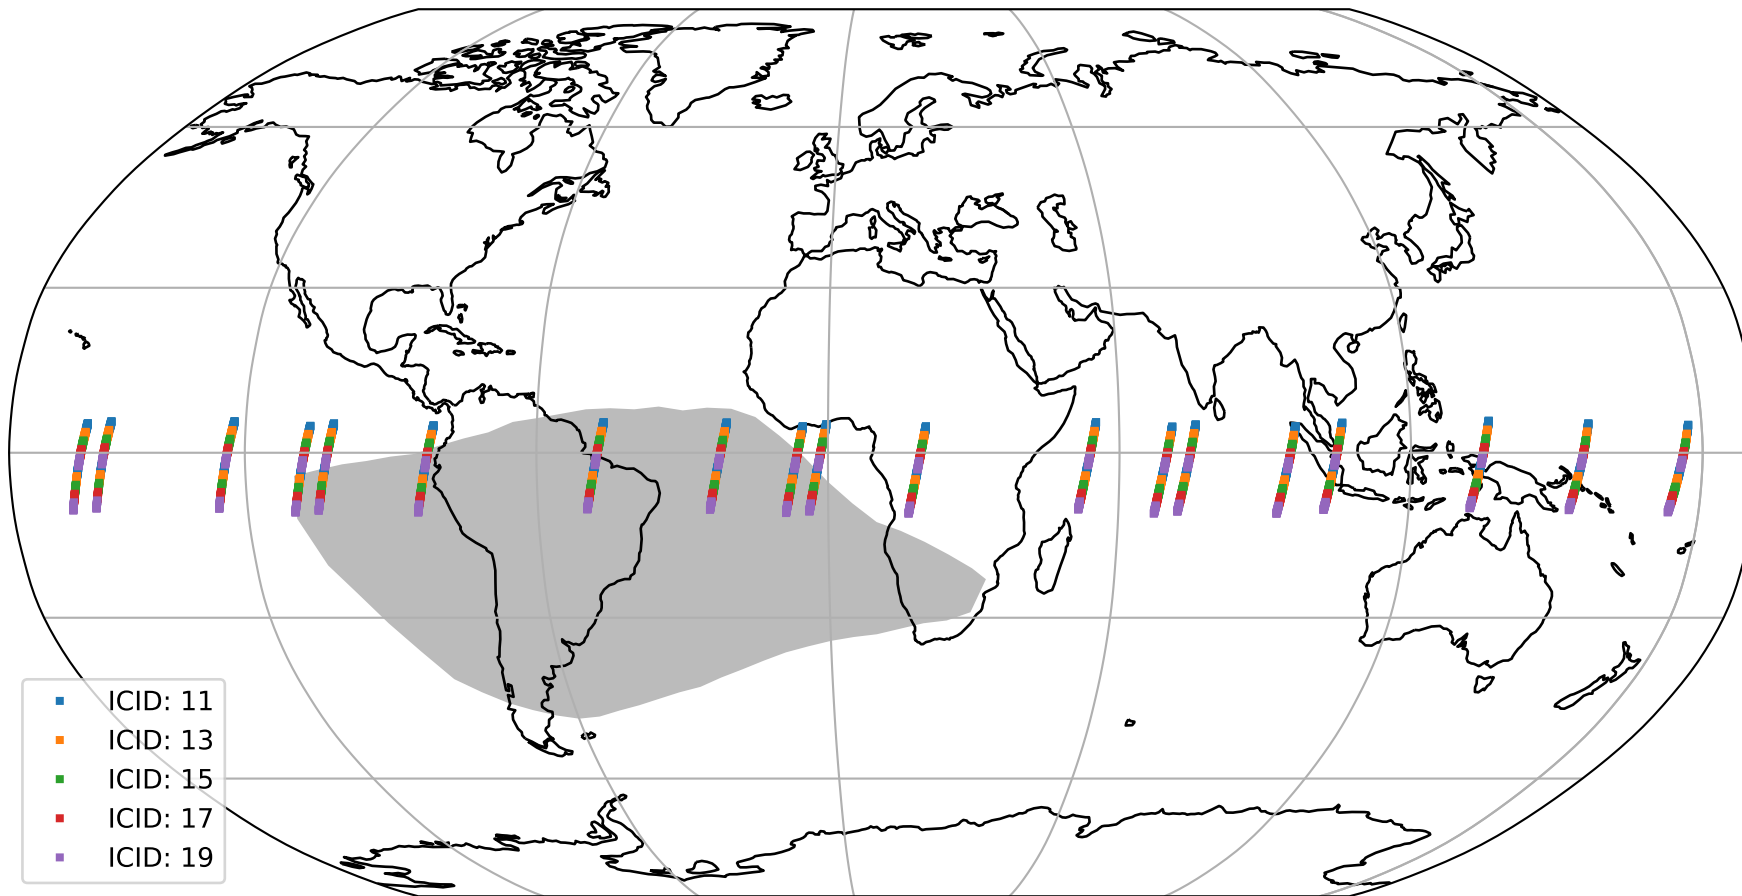

Tropomi SWIR offset (official)

orbits : 19 in [14842, 14887]
coverage : 2020-08-24 / 2020-08-27
median : 0.52593 V
spread : 0.035915 V
created : 2023-08-21T14:45:43

value detector map

Tropomi SWIR offset (official)

orbits : 19 in [14842, 14887]
coverage : 2020-08-24 / 2020-08-27
median : 30.875 μV
spread : 15.205 μV
created : 2023-08-21T14:45:44

Tropomi SWIR offset (official)

orbits : 19 in [14842, 14887]
coverage : 2020-08-24 / 2020-08-27
median : -0.091943 mV
spread : 0.38908 mV
created : 2023-08-21T14:45:44

value compared with SWIR offset CKD

Tropomi SWIR offset (official) ground-tracks of Sentinel-5P

orbits : 19 in [14842, 14887]
coverage : 2020-08-24 / 2020-08-27
created : 2023-08-21T14:45:45

Tropomi SWIR offset (official)

orbits : [2827, 14887]
coverage : 2018-04-30 / 2020-08-27
created : 2023-08-21T14:45:45

trend of detector median & temperatures