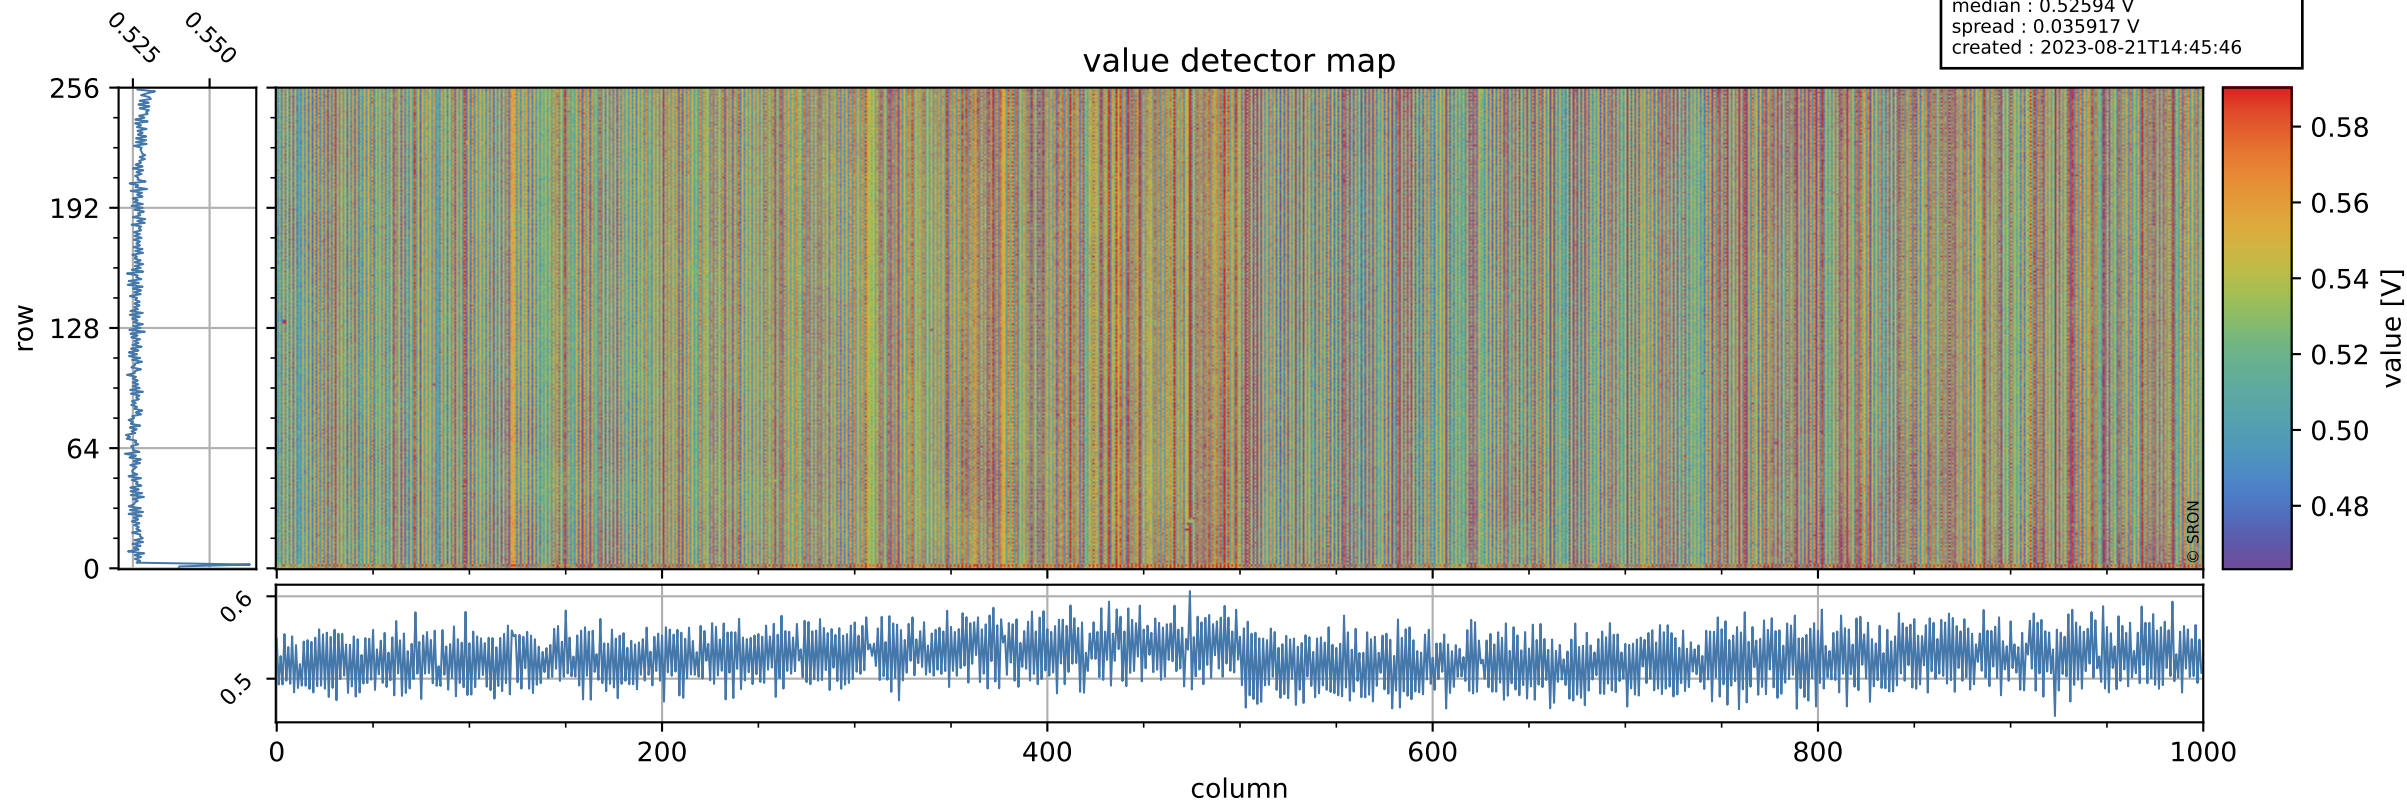

# Tropomi SWIR offset (official)

orbits : 18 in [14857, 14902]  
coverage : 2020-08-25 / 2020-08-28  
median : 0.52594 V  
spread : 0.035917 V  
created : 2023-08-21T14:45:46

## value detector map

# Tropomi SWIR offset (official)

orbits : 18 in [14857, 14902]  
coverage : 2020-08-25 / 2020-08-28  
median : 30.282  $\mu\text{V}$   
spread : 14.963  $\mu\text{V}$   
created : 2023-08-21T14:45:47

# Tropomi SWIR offset (official) ground-tracks of Sentinel-5P

orbits : 18 in [14857, 14902]  
coverage : 2020-08-25 / 2020-08-28  
created : 2023-08-21T14:45:48