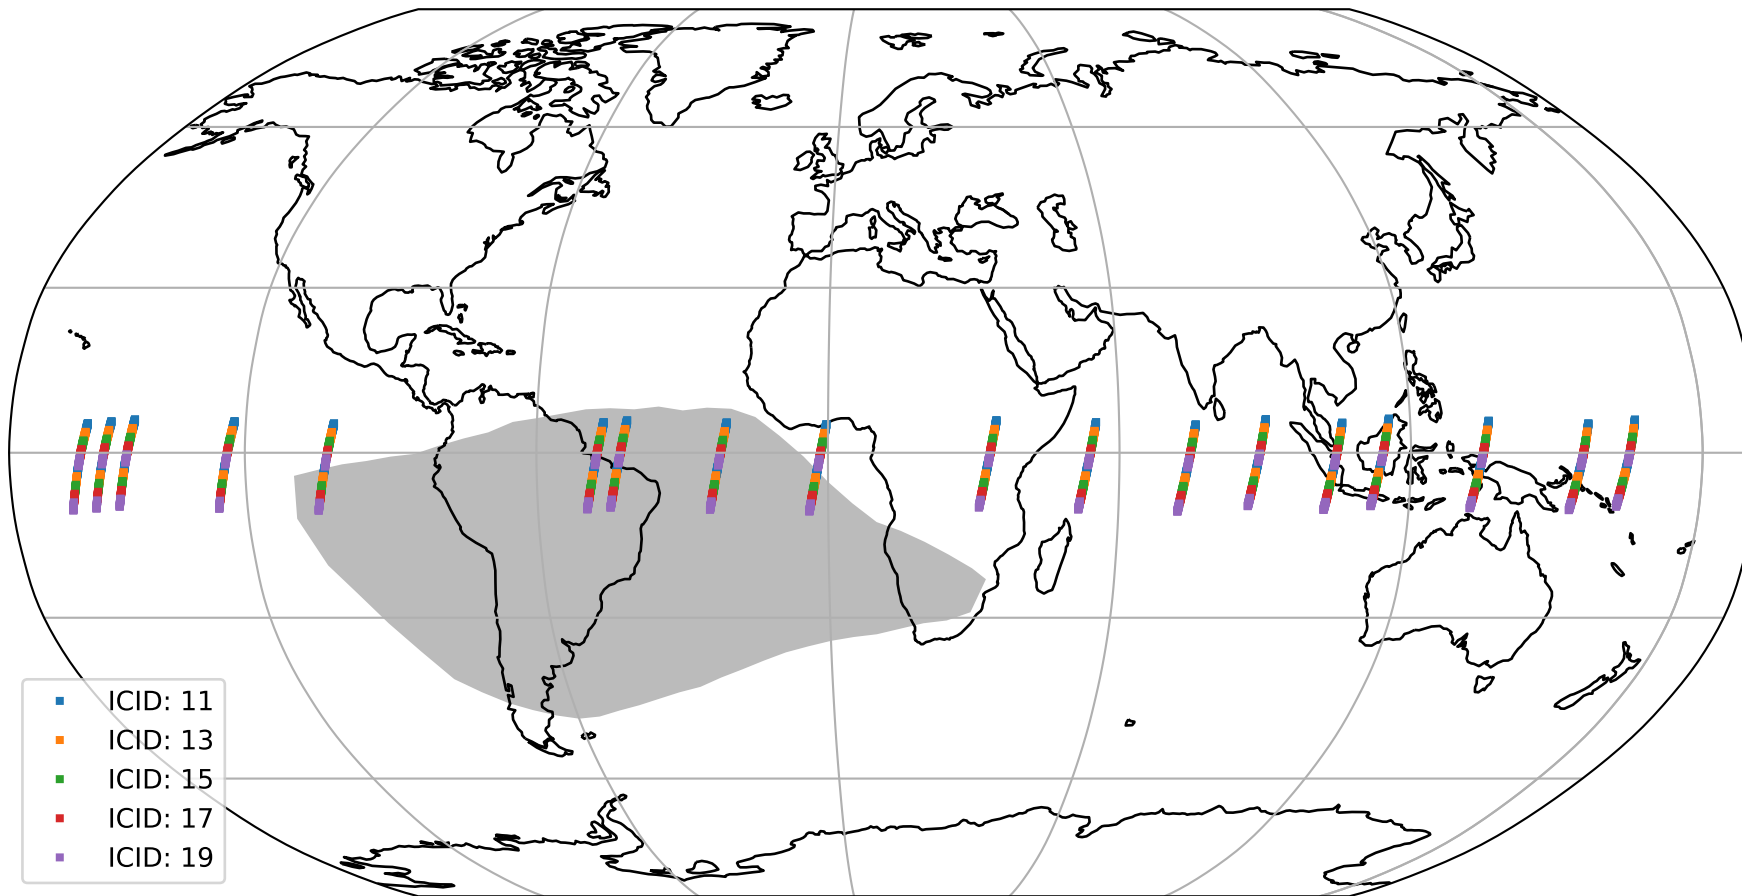

# Tropomi SWIR offset (official)

orbits : 18 in [14857, 14902]  
coverage : 2020-08-25 / 2020-08-28  
median : 30.282  $\mu\text{V}$   
spread : 14.963  $\mu\text{V}$   
created : 2023-08-21T14:45:47

# Tropomi SWIR offset (official)

orbits : 18 in [14857, 14902]  
coverage : 2020-08-25 / 2020-08-28  
median : -0.084145 mV  
spread : 0.38974 mV  
created : 2023-08-21T14:45:47

value compared with SWIR offset CKD

# Tropomi SWIR offset (official) ground-tracks of Sentinel-5P

orbits : 18 in [14857, 14902]  
coverage : 2020-08-25 / 2020-08-28  
created : 2023-08-21T14:45:48

# Tropomi SWIR offset (official)

orbits : [2827, 14902]  
coverage : 2018-04-30 / 2020-08-28  
created : 2023-08-21T14:45:48