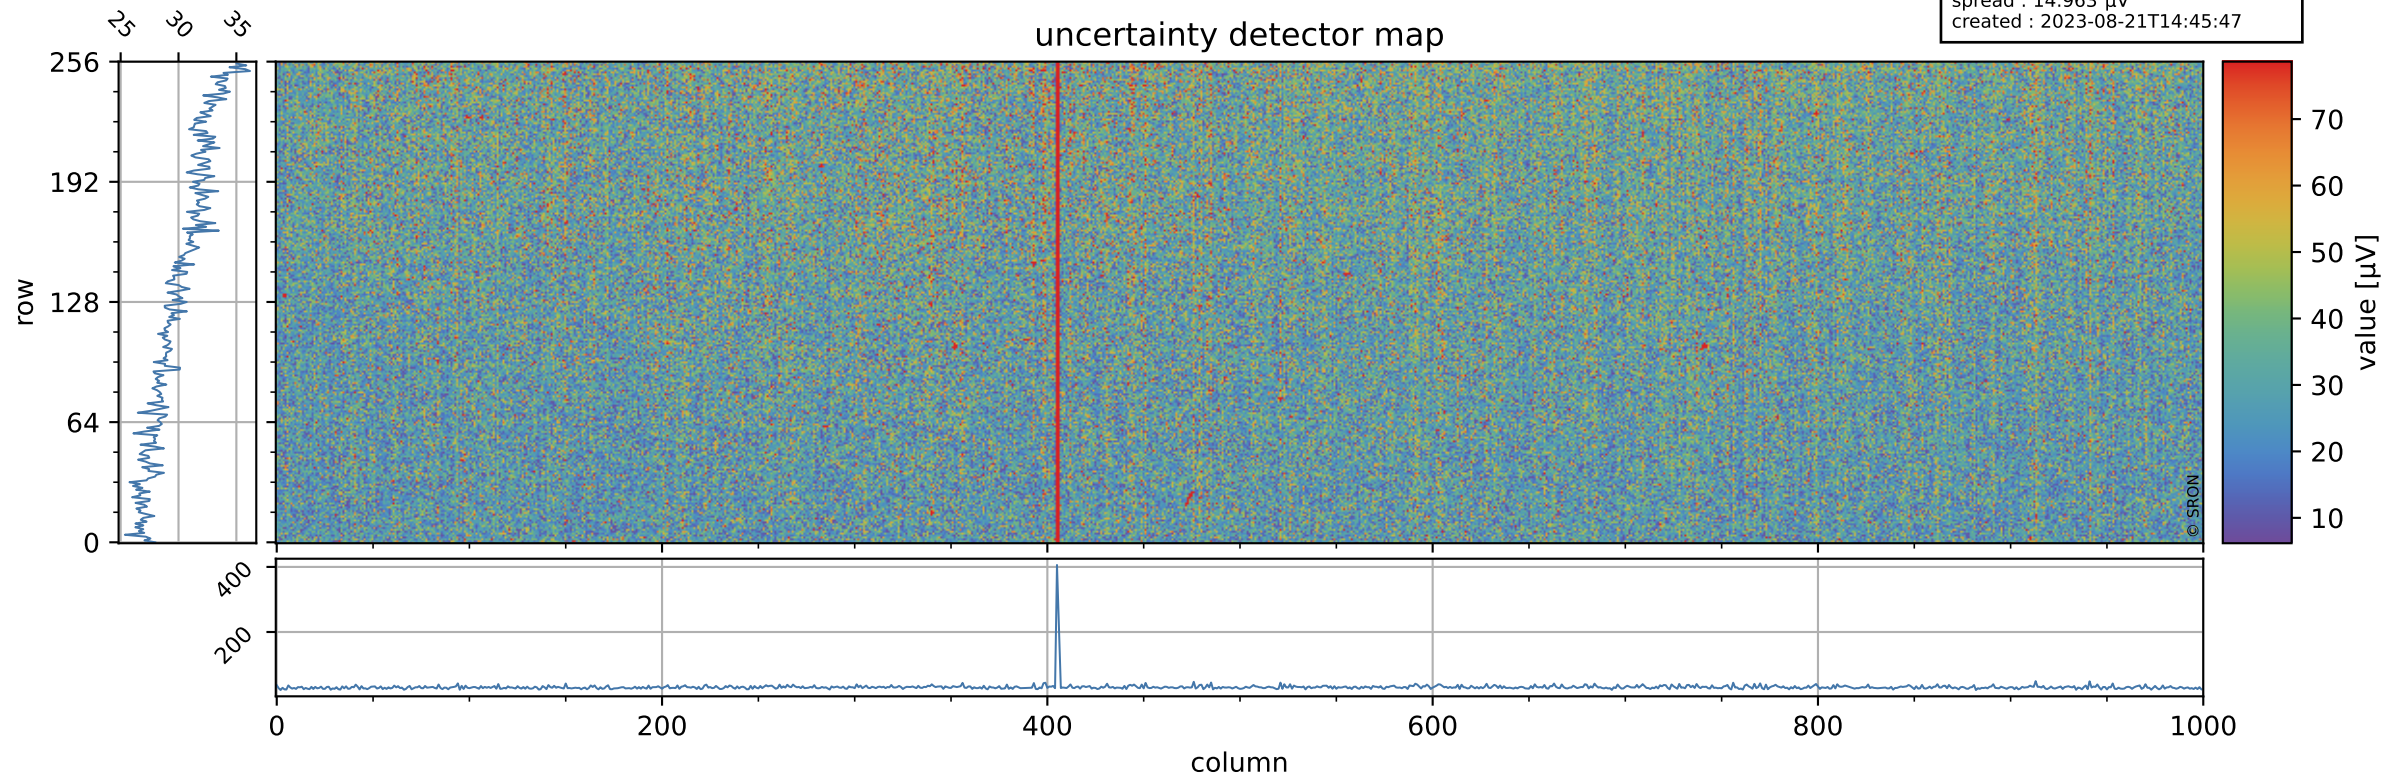

# Tropomi SWIR offset (official)

orbits : 18 in [14857, 14902]  
coverage : 2020-08-25 / 2020-08-28  
median : 0.52594 V  
spread : 0.035917 V  
created : 2023-08-21T14:45:46

## value detector map

# Tropomi SWIR offset (official)

orbits : 18 in [14857, 14902]  
coverage : 2020-08-25 / 2020-08-28  
median : 30.282  $\mu\text{V}$   
spread : 14.963  $\mu\text{V}$   
created : 2023-08-21T14:45:47

# Tropomi SWIR offset (official) ground-tracks of Sentinel-5P

orbits : 18 in [14857, 14902]  
coverage : 2020-08-25 / 2020-08-28  
created : 2023-08-21T14:45:48