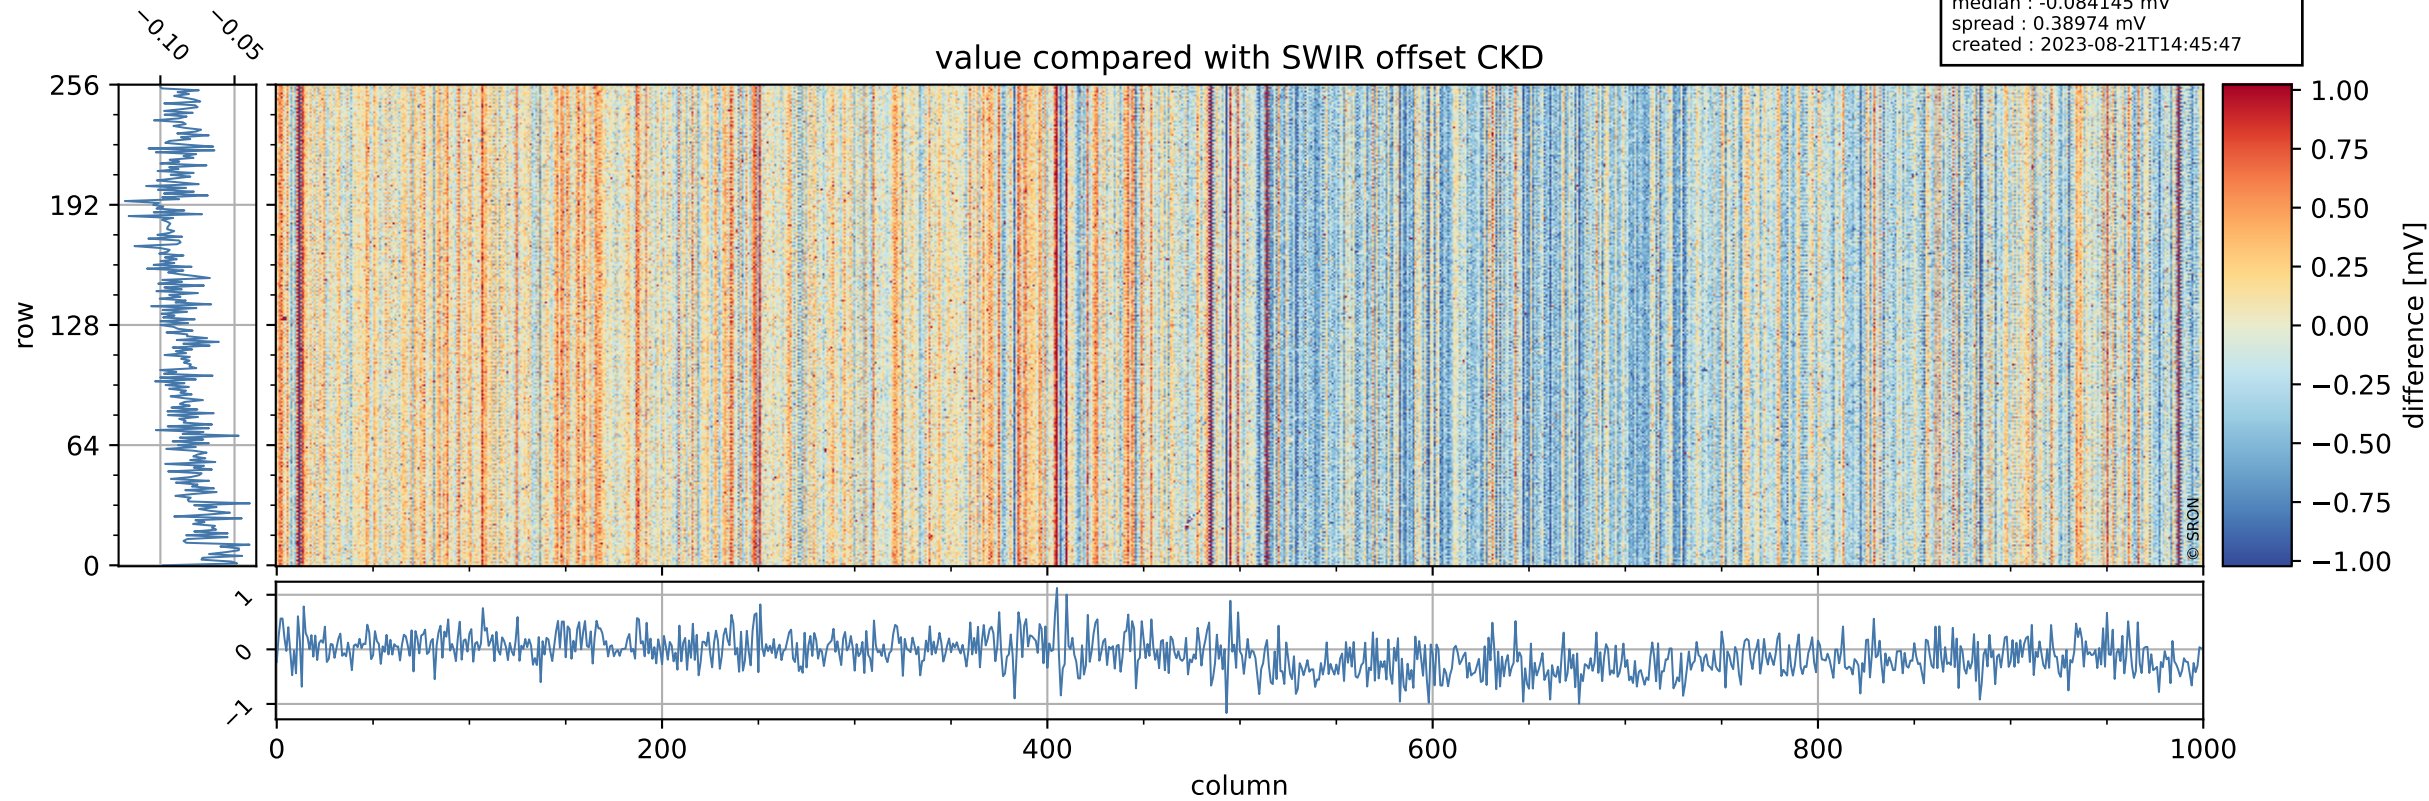

## value detector map

# Tropomi SWIR offset (official)

orbits : 18 in [14857, 14902]  
coverage : 2020-08-25 / 2020-08-28  
median : 30.282  $\mu\text{V}$   
spread : 14.963  $\mu\text{V}$   
created : 2023-08-21T14:45:47

# Tropomi SWIR offset (official)

orbits : 18 in [14857, 14902]  
coverage : 2020-08-25 / 2020-08-28  
median : -0.084145 mV  
spread : 0.38974 mV  
created : 2023-08-21T14:45:47

value compared with SWIR offset CKD

# Tropomi SWIR offset (official) ground-tracks of Sentinel-5P

orbits : 18 in [14857, 14902]  
coverage : 2020-08-25 / 2020-08-28  
created : 2023-08-21T14:45:48