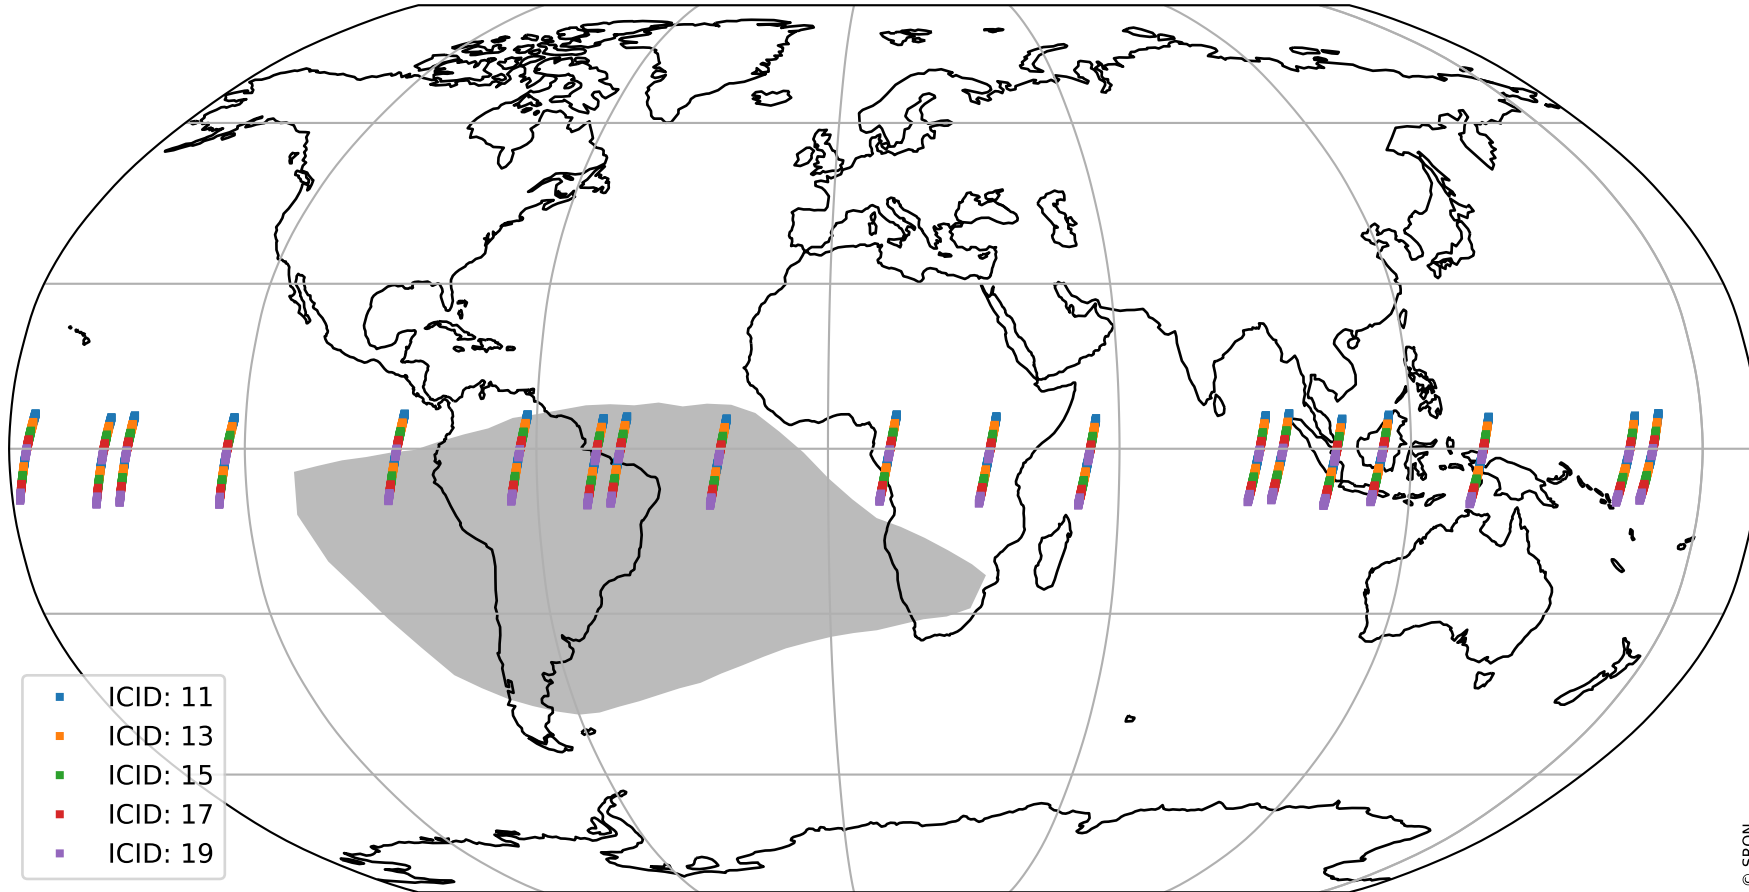

# Tropomi SWIR offset (official)

orbits : 19 in [14872, 14917]  
coverage : 2020-08-26 / 2020-08-29  
median : 30.634  $\mu\text{V}$   
spread : 15.227  $\mu\text{V}$   
created : 2023-08-21T14:45:50

# Tropomi SWIR offset (official)

value compared with SWIR offset CKD

orbits : 19 in [14872, 14917]  
coverage : 2020-08-26 / 2020-08-29  
median : -0.077942 mV  
spread : 0.38532 mV  
created : 2023-08-21T14:45:50

# Tropomi SWIR offset (official) ground-tracks of Sentinel-5P

orbits : 19 in [14872, 14917]  
coverage : 2020-08-26 / 2020-08-29  
created : 2023-08-21T14:45:51

# Tropomi SWIR offset (official)

orbits : [2827, 14917]  
coverage : 2018-04-30 / 2020-08-29  
created : 2023-08-21T14:45:51