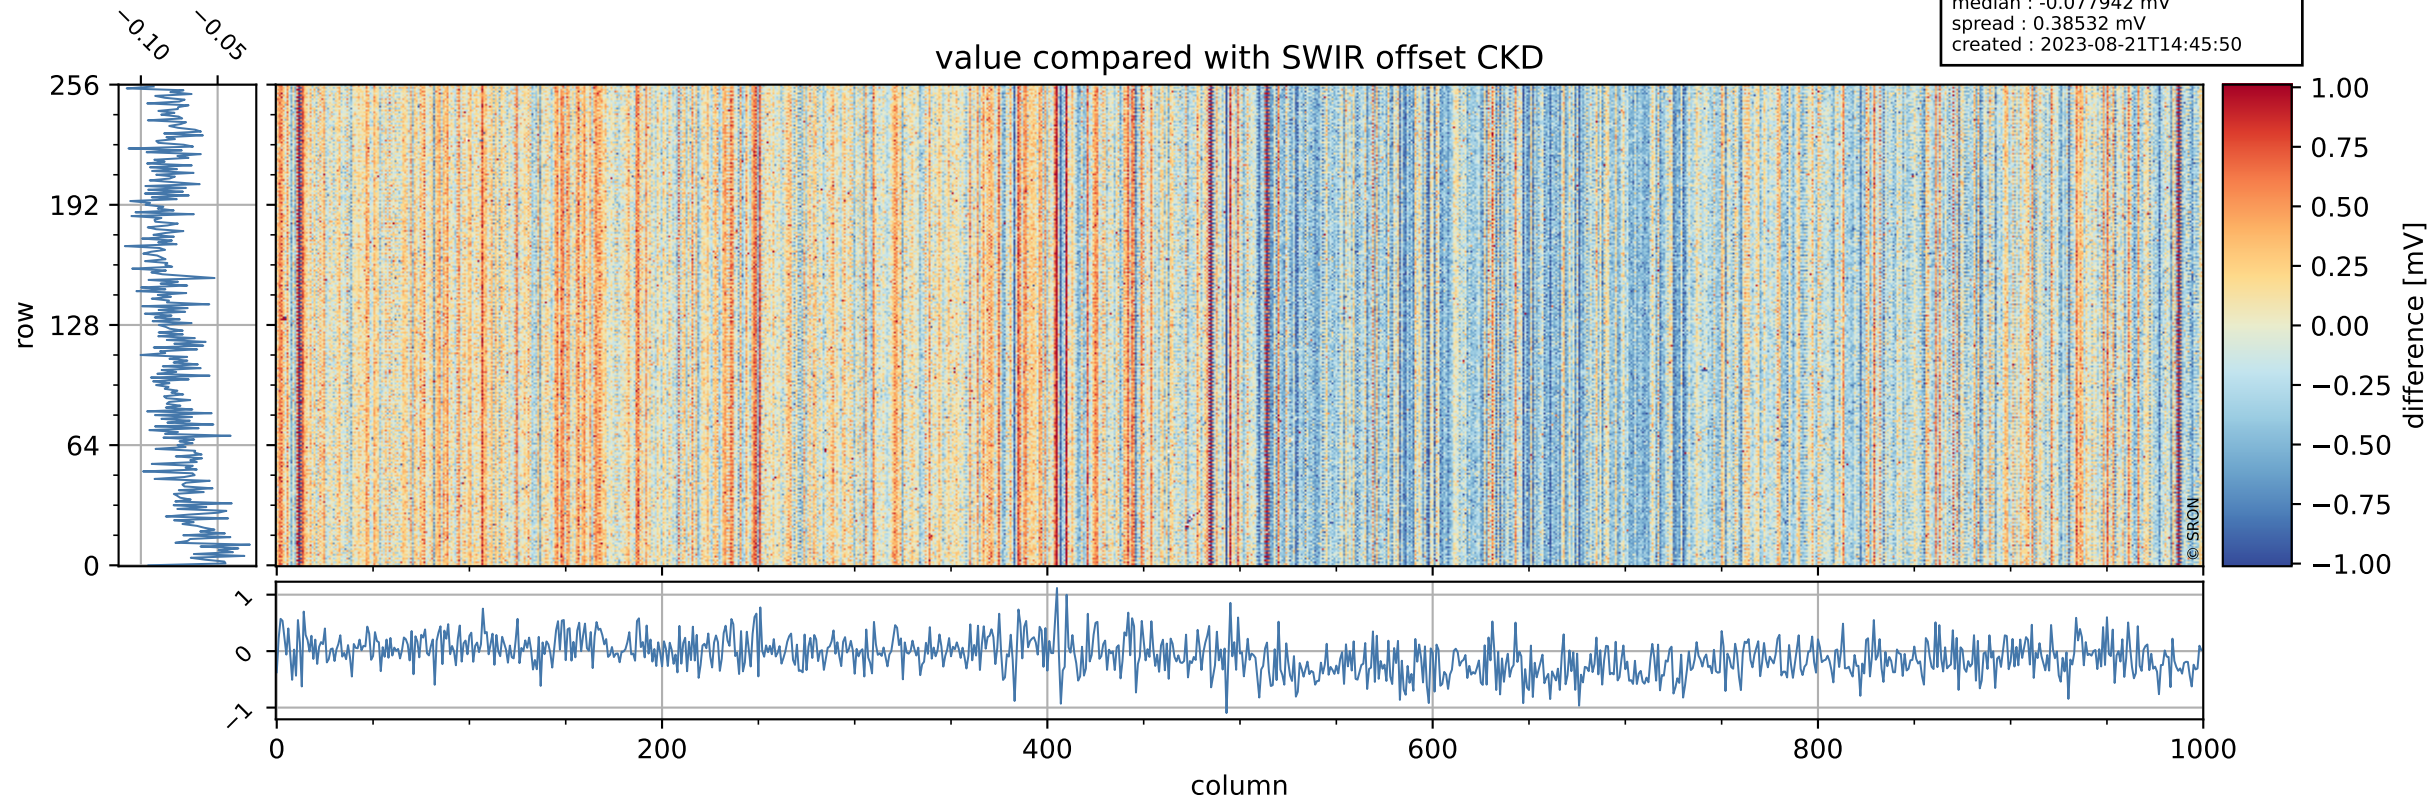

## value detector map

# Tropomi SWIR offset (official)

orbits : 19 in [14872, 14917]  
coverage : 2020-08-26 / 2020-08-29  
median : 30.634  $\mu\text{V}$   
spread : 15.227  $\mu\text{V}$   
created : 2023-08-21T14:45:50

# Tropomi SWIR offset (official)

value compared with SWIR offset CKD

orbits : 19 in [14872, 14917]  
coverage : 2020-08-26 / 2020-08-29  
median : -0.077942 mV  
spread : 0.38532 mV  
created : 2023-08-21T14:45:50

# Tropomi SWIR offset (official) ground-tracks of Sentinel-5P

orbits : 19 in [14872, 14917]  
coverage : 2020-08-26 / 2020-08-29  
created : 2023-08-21T14:45:51