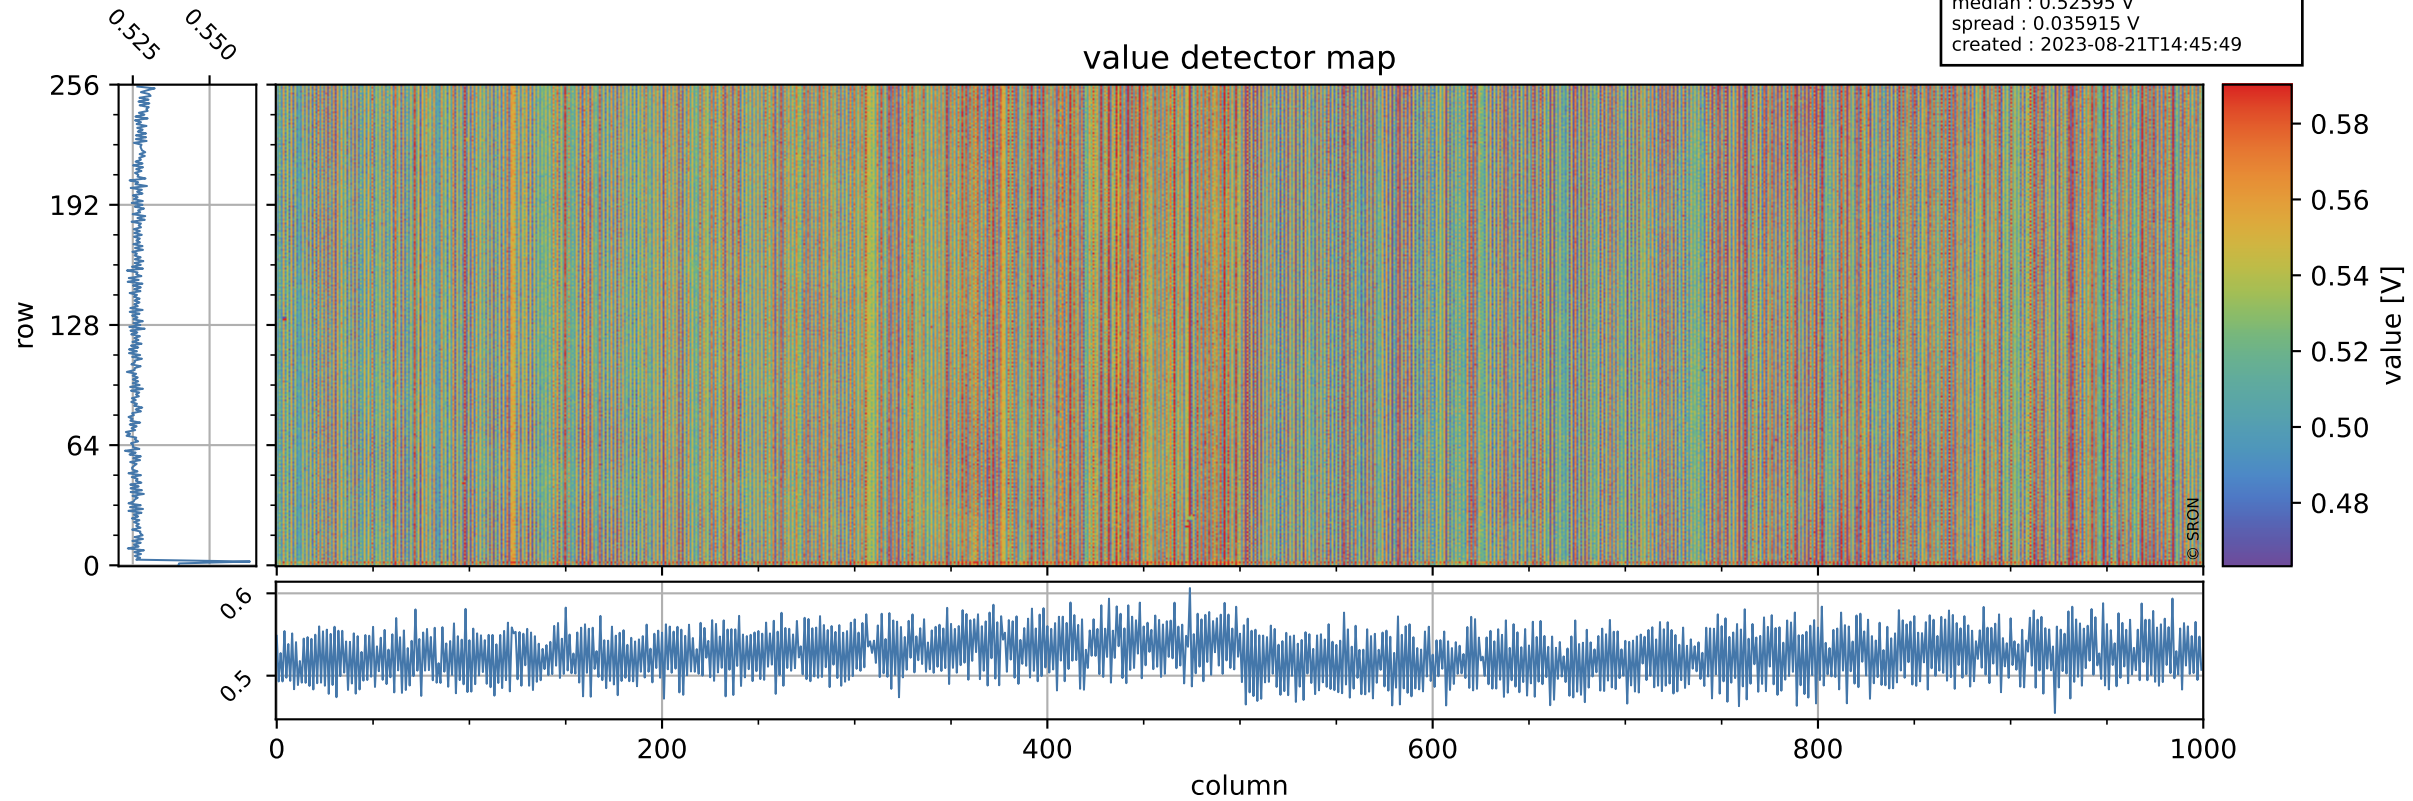

# Tropomi SWIR offset (official)

orbits : 19 in [14872, 14917]  
coverage : 2020-08-26 / 2020-08-29  
median : 0.52595 V  
spread : 0.035915 V  
created : 2023-08-21T14:45:49

## value detector map

# Tropomi SWIR offset (official)

orbits : 19 in [14872, 14917]  
coverage : 2020-08-26 / 2020-08-29  
median : 30.634  $\mu\text{V}$   
spread : 15.227  $\mu\text{V}$   
created : 2023-08-21T14:45:50

# Tropomi SWIR offset (official) ground-tracks of Sentinel-5P

orbits : 19 in [14872, 14917]  
coverage : 2020-08-26 / 2020-08-29  
created : 2023-08-21T14:45:51