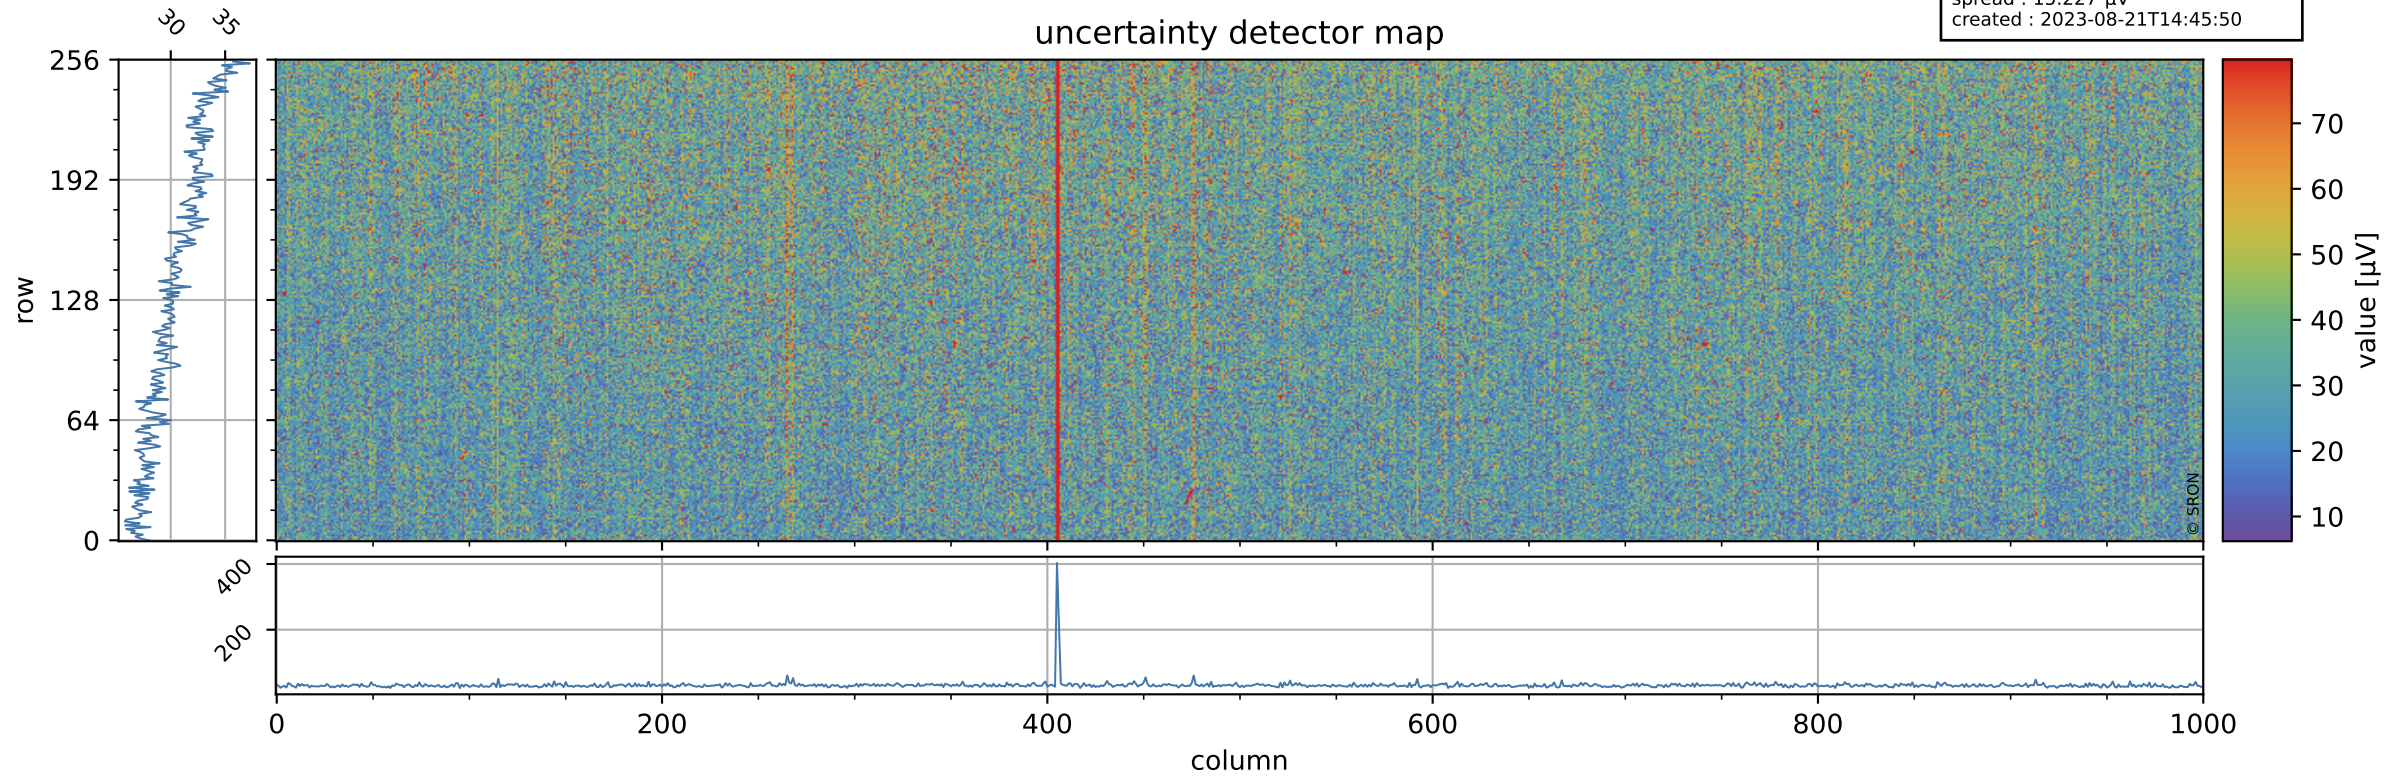

# Tropomi SWIR offset (official)

orbits : 19 in [14872, 14917]  
coverage : 2020-08-26 / 2020-08-29  
median : 0.52595 V  
spread : 0.035915 V  
created : 2023-08-21T14:45:49

## value detector map

# Tropomi SWIR offset (official)

orbits : 19 in [14872, 14917]  
coverage : 2020-08-26 / 2020-08-29  
median : 30.634  $\mu\text{V}$   
spread : 15.227  $\mu\text{V}$   
created : 2023-08-21T14:45:50

# Tropomi SWIR offset (official) ground-tracks of Sentinel-5P

orbits : 19 in [14872, 14917]  
coverage : 2020-08-26 / 2020-08-29  
created : 2023-08-21T14:45:51