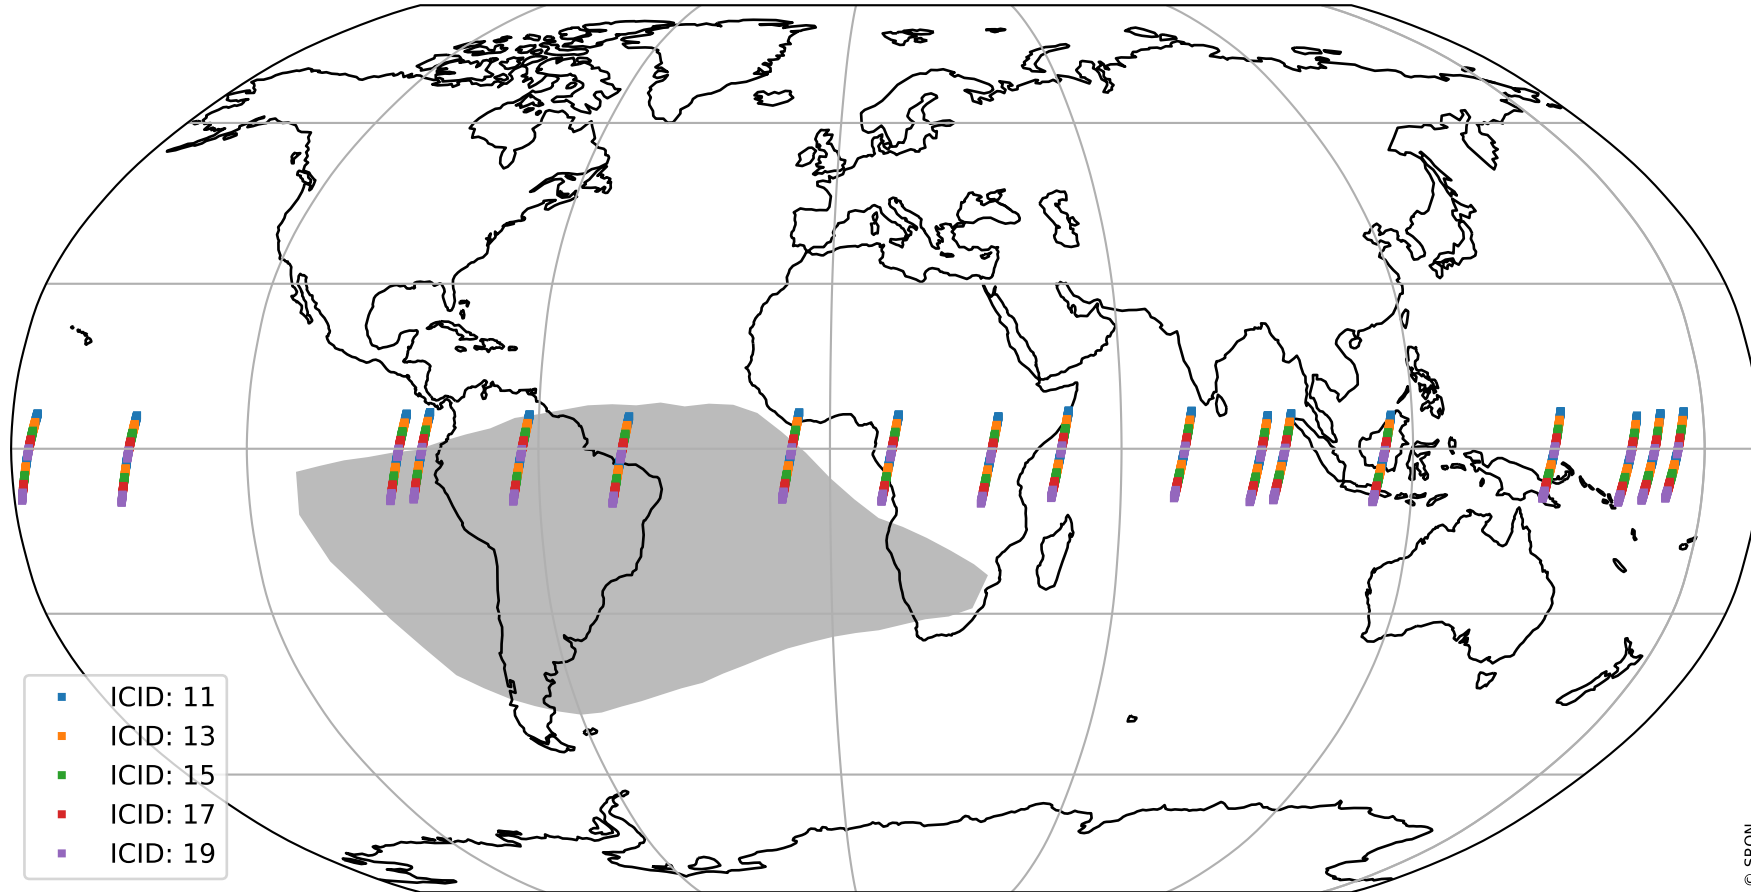

Tropomi SWIR offset (official)

orbits : 18 in [14887, 14932]
coverage : 2020-08-27 / 2020-08-30
median : 0.52595 V
spread : 0.035914 V
created : 2023-08-21T14:45:52

value detector map

Tropomi SWIR offset (official)

orbits : 18 in [14887, 14932]
coverage : 2020-08-27 / 2020-08-30
median : 30.94 μV
spread : 15.507 μV
created : 2023-08-21T14:45:52

Tropomi SWIR offset (official)

orbits : 18 in [14887, 14932]
coverage : 2020-08-27 / 2020-08-30
median : -0.077295 mV
spread : 0.38587 mV
created : 2023-08-21T14:45:53

value compared with SWIR offset CKD

Tropomi SWIR offset (official) ground-tracks of Sentinel-5P

orbits : 18 in [14887, 14932]
coverage : 2020-08-27 / 2020-08-30
created : 2023-08-21T14:45:53

Tropomi SWIR offset (official)

orbits : [2827, 14932]
coverage : 2018-04-30 / 2020-08-30
created : 2023-08-21T14:45:54

trend of detector median & temperatures