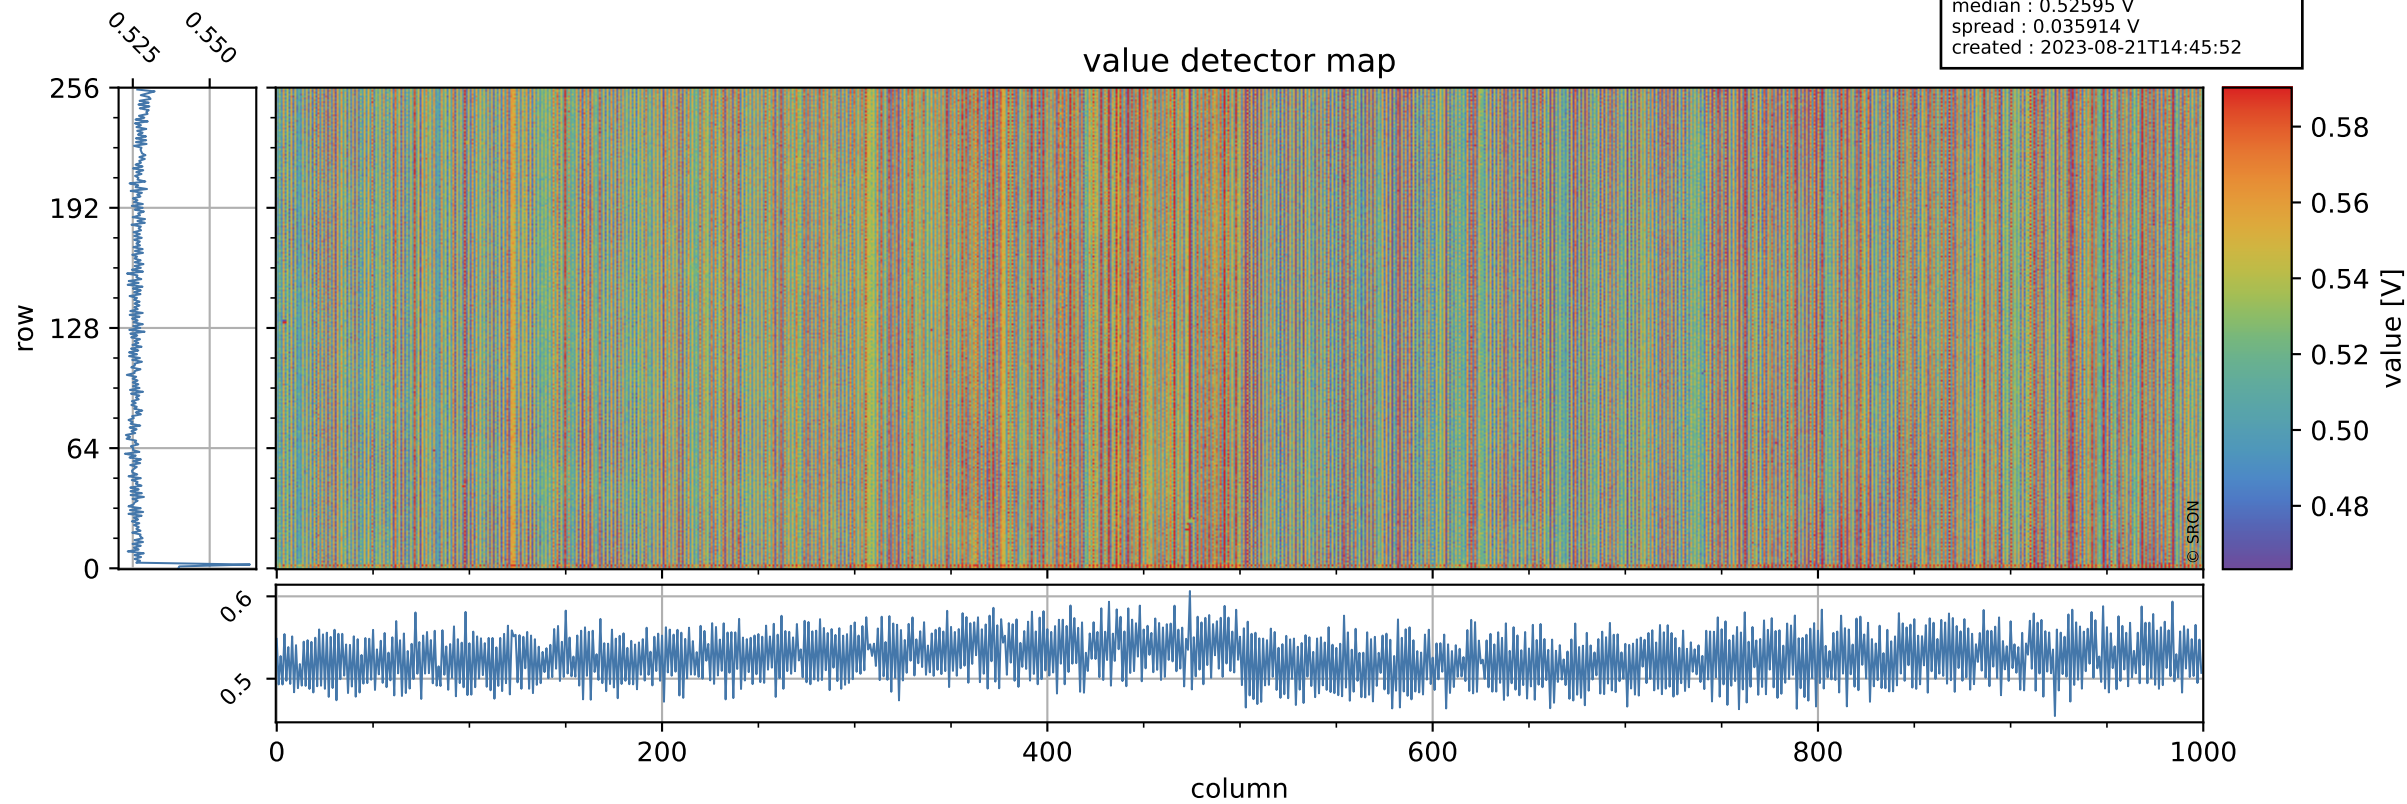

Tropomi SWIR offset (official)

orbits : 18 in [14887, 14932]
coverage : 2020-08-27 / 2020-08-30
median : 0.52595 V
spread : 0.035914 V
created : 2023-08-21T14:45:52

value detector map

Tropomi SWIR offset (official)

orbits : 18 in [14887, 14932]
coverage : 2020-08-27 / 2020-08-30
median : 30.94 μV
spread : 15.507 μV
created : 2023-08-21T14:45:52

Tropomi SWIR offset (official)

orbits : 18 in [14887, 14932]
coverage : 2020-08-27 / 2020-08-30
median : -0.077295 mV
spread : 0.38587 mV
created : 2023-08-21T14:45:53

value compared with SWIR offset CKD

Tropomi SWIR offset (official) ground-tracks of Sentinel-5P

orbits : 18 in [14887, 14932]
coverage : 2020-08-27 / 2020-08-30
created : 2023-08-21T14:45:53

Tropomi SWIR offset (official)

orbits : [2827, 14932]
coverage : 2018-04-30 / 2020-08-30
created : 2023-08-21T14:45:54

trend of detector median & temperatures