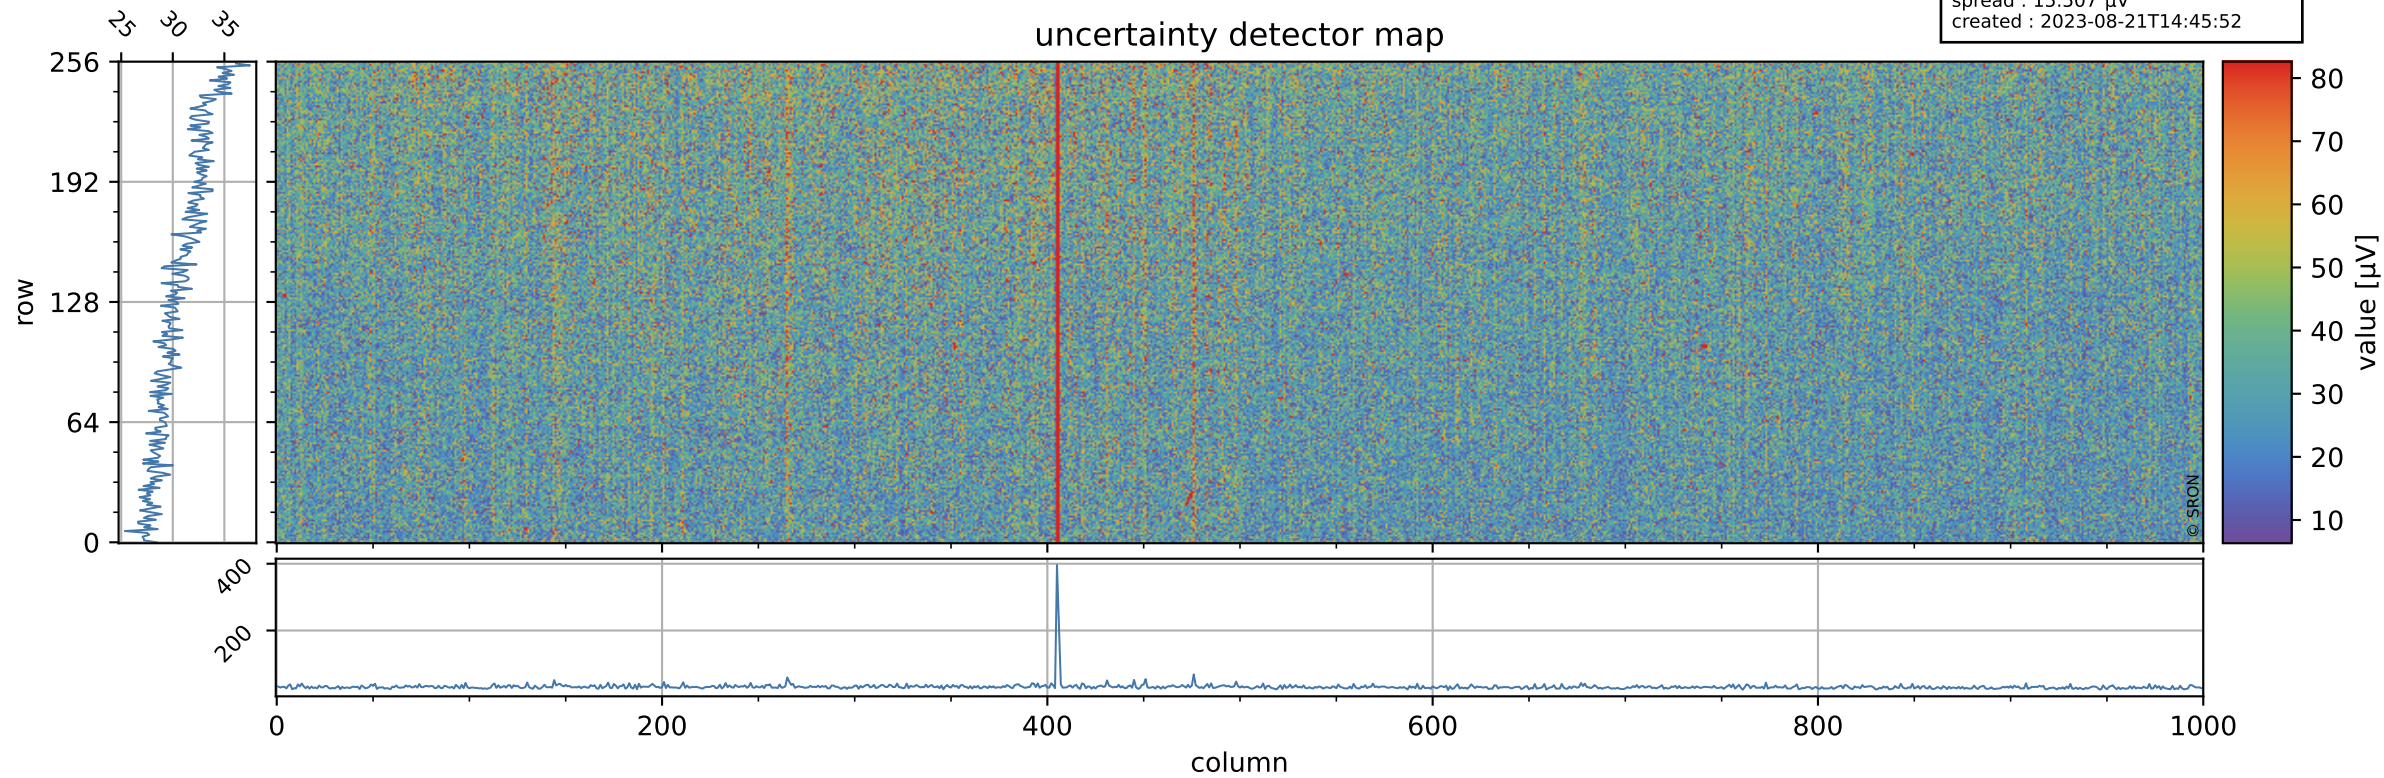

Tropomi SWIR offset (official)

orbits : 18 in [14887, 14932]
coverage : 2020-08-27 / 2020-08-30
median : 0.52595 V
spread : 0.035914 V
created : 2023-08-21T14:45:52

value detector map

Tropomi SWIR offset (official)

orbits : 18 in [14887, 14932]
coverage : 2020-08-27 / 2020-08-30
median : 30.94 μV
spread : 15.507 μV
created : 2023-08-21T14:45:52

Tropomi SWIR offset (official)

orbits : 18 in [14887, 14932]
coverage : 2020-08-27 / 2020-08-30
median : -0.077295 mV
spread : 0.38587 mV
created : 2023-08-21T14:45:53

value compared with SWIR offset CKD

Tropomi SWIR offset (official) ground-tracks of Sentinel-5P

orbits : 18 in [14887, 14932]
coverage : 2020-08-27 / 2020-08-30
created : 2023-08-21T14:45:53

Tropomi SWIR offset (official)

orbits : [2827, 14932]
coverage : 2018-04-30 / 2020-08-30
created : 2023-08-21T14:45:54

trend of detector median & temperatures