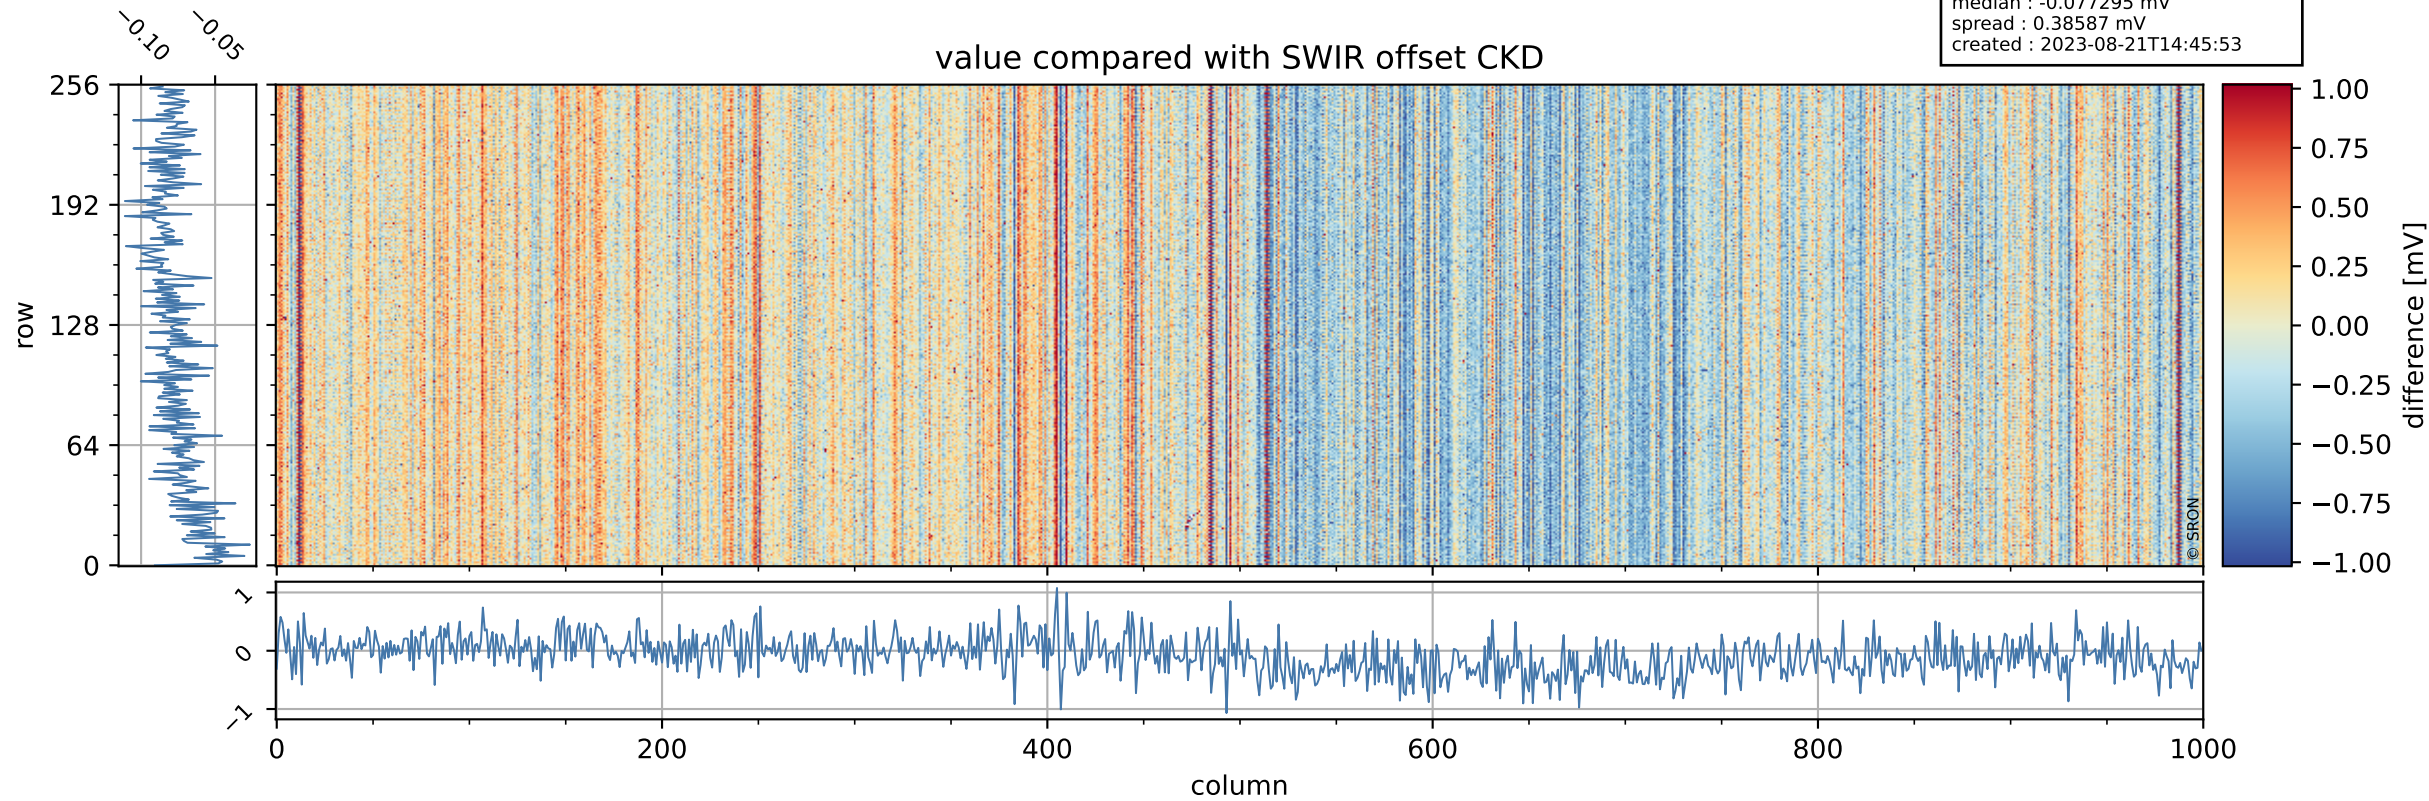

Tropomi SWIR offset (official)

orbits : 18 in [14887, 14932]
coverage : 2020-08-27 / 2020-08-30
median : 0.52595 V
spread : 0.035914 V
created : 2023-08-21T14:45:52

value detector map

Tropomi SWIR offset (official)

orbits : 18 in [14887, 14932]
coverage : 2020-08-27 / 2020-08-30
median : 30.94 μV
spread : 15.507 μV
created : 2023-08-21T14:45:52

Tropomi SWIR offset (official)

orbits : 18 in [14887, 14932]
coverage : 2020-08-27 / 2020-08-30
median : -0.077295 mV
spread : 0.38587 mV
created : 2023-08-21T14:45:53

value compared with SWIR offset CKD

Tropomi SWIR offset (official) ground-tracks of Sentinel-5P

orbits : 18 in [14887, 14932]
coverage : 2020-08-27 / 2020-08-30
created : 2023-08-21T14:45:53

Tropomi SWIR offset (official)

orbits : [2827, 14932]
coverage : 2018-04-30 / 2020-08-30
created : 2023-08-21T14:45:54

trend of detector median & temperatures