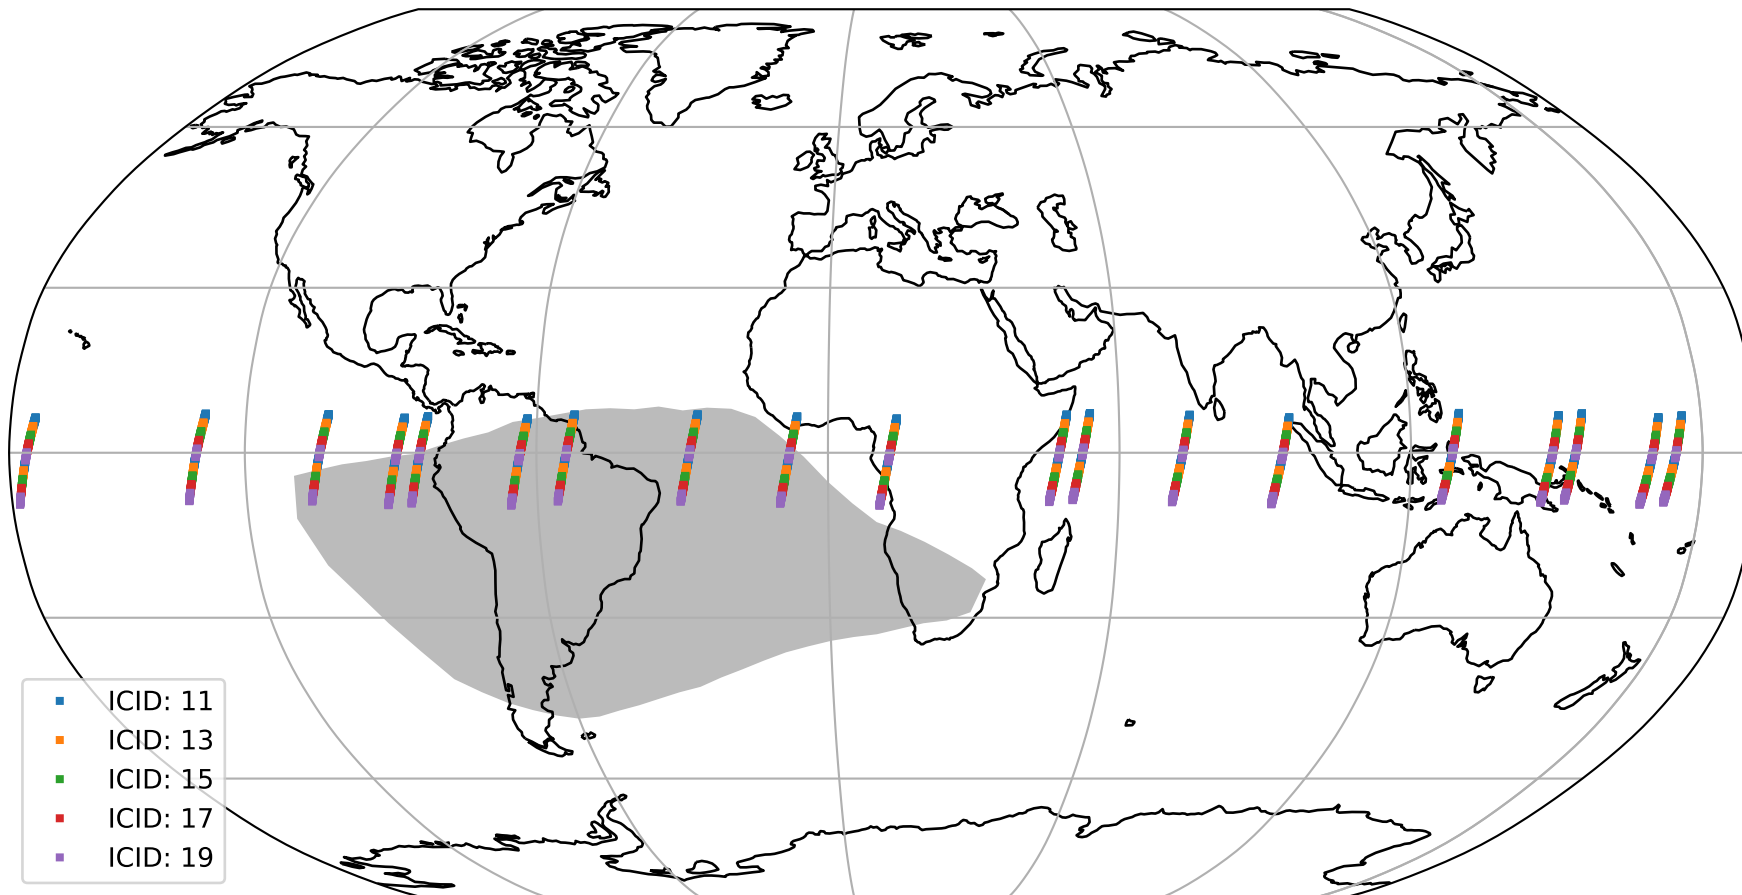

Tropomi SWIR offset (official)

orbits : 19 in [14902, 14947]
coverage : 2020-08-28 / 2020-08-31
median : 0.52594 V
spread : 0.035913 V
created : 2023-08-21T14:45:55

value detector map

Tropomi SWIR offset (official)

orbits : 19 in [14902, 14947]
coverage : 2020-08-28 / 2020-08-31
median : 30.704 μV
spread : 15.345 μV
created : 2023-08-21T14:45:56

Tropomi SWIR offset (official)

value compared with SWIR offset CKD

orbits : 19 in [14902, 14947]
coverage : 2020-08-28 / 2020-08-31
median : -0.075886 mV
spread : 0.38611 mV
created : 2023-08-21T14:45:56

Tropomi SWIR offset (official) ground-tracks of Sentinel-5P

orbits : 19 in [14902, 14947]
coverage : 2020-08-28 / 2020-08-31
created : 2023-08-21T14:45:56

Tropomi SWIR offset (official)

orbits : [2827, 14947]
coverage : 2018-04-30 / 2020-08-31
created : 2023-08-21T14:45:57

trend of detector median & temperatures