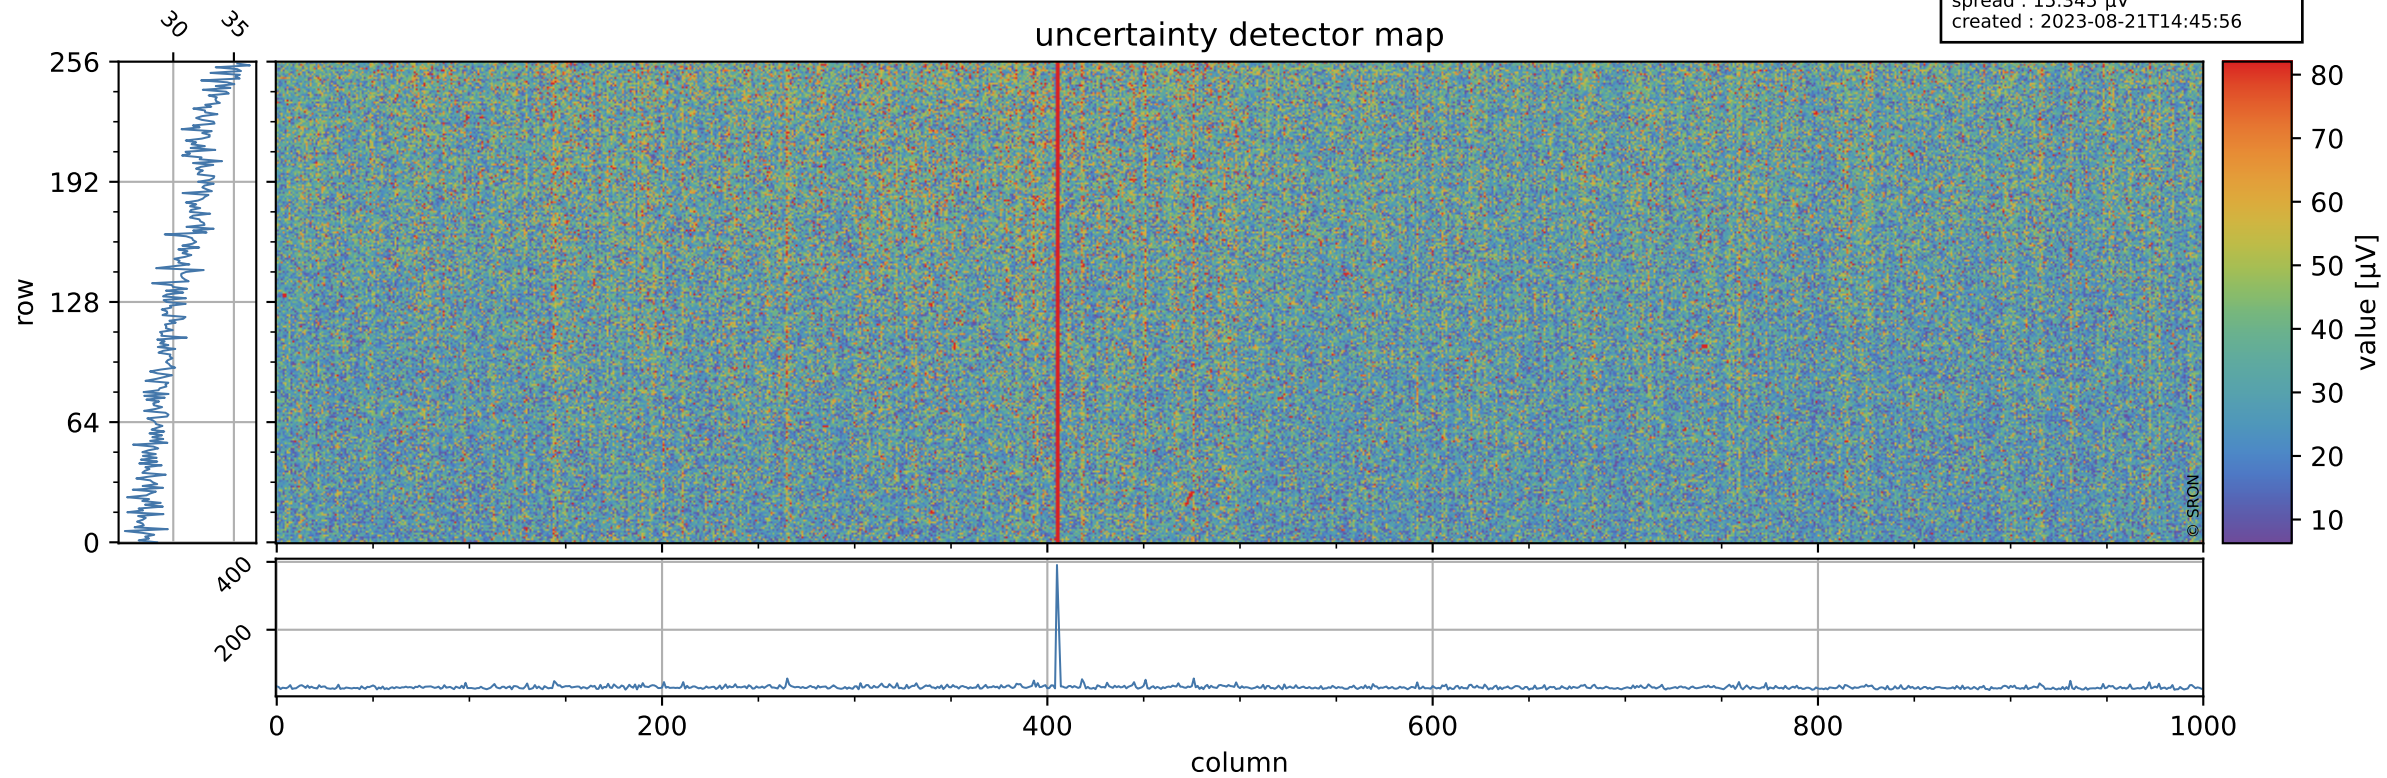

Tropomi SWIR offset (official)

orbits : 19 in [14902, 14947]
coverage : 2020-08-28 / 2020-08-31
median : 0.52594 V
spread : 0.035913 V
created : 2023-08-21T14:45:55

value detector map

Tropomi SWIR offset (official)

orbits : 19 in [14902, 14947]
coverage : 2020-08-28 / 2020-08-31
median : 30.704 μV
spread : 15.345 μV
created : 2023-08-21T14:45:56

Tropomi SWIR offset (official)

value compared with SWIR offset CKD

orbits : 19 in [14902, 14947]
coverage : 2020-08-28 / 2020-08-31
median : -0.075886 mV
spread : 0.38611 mV
created : 2023-08-21T14:45:56

Tropomi SWIR offset (official) ground-tracks of Sentinel-5P

orbits : 19 in [14902, 14947]
coverage : 2020-08-28 / 2020-08-31
created : 2023-08-21T14:45:56

Tropomi SWIR offset (official)

orbits : [2827, 14947]
coverage : 2018-04-30 / 2020-08-31
created : 2023-08-21T14:45:57

trend of detector median & temperatures