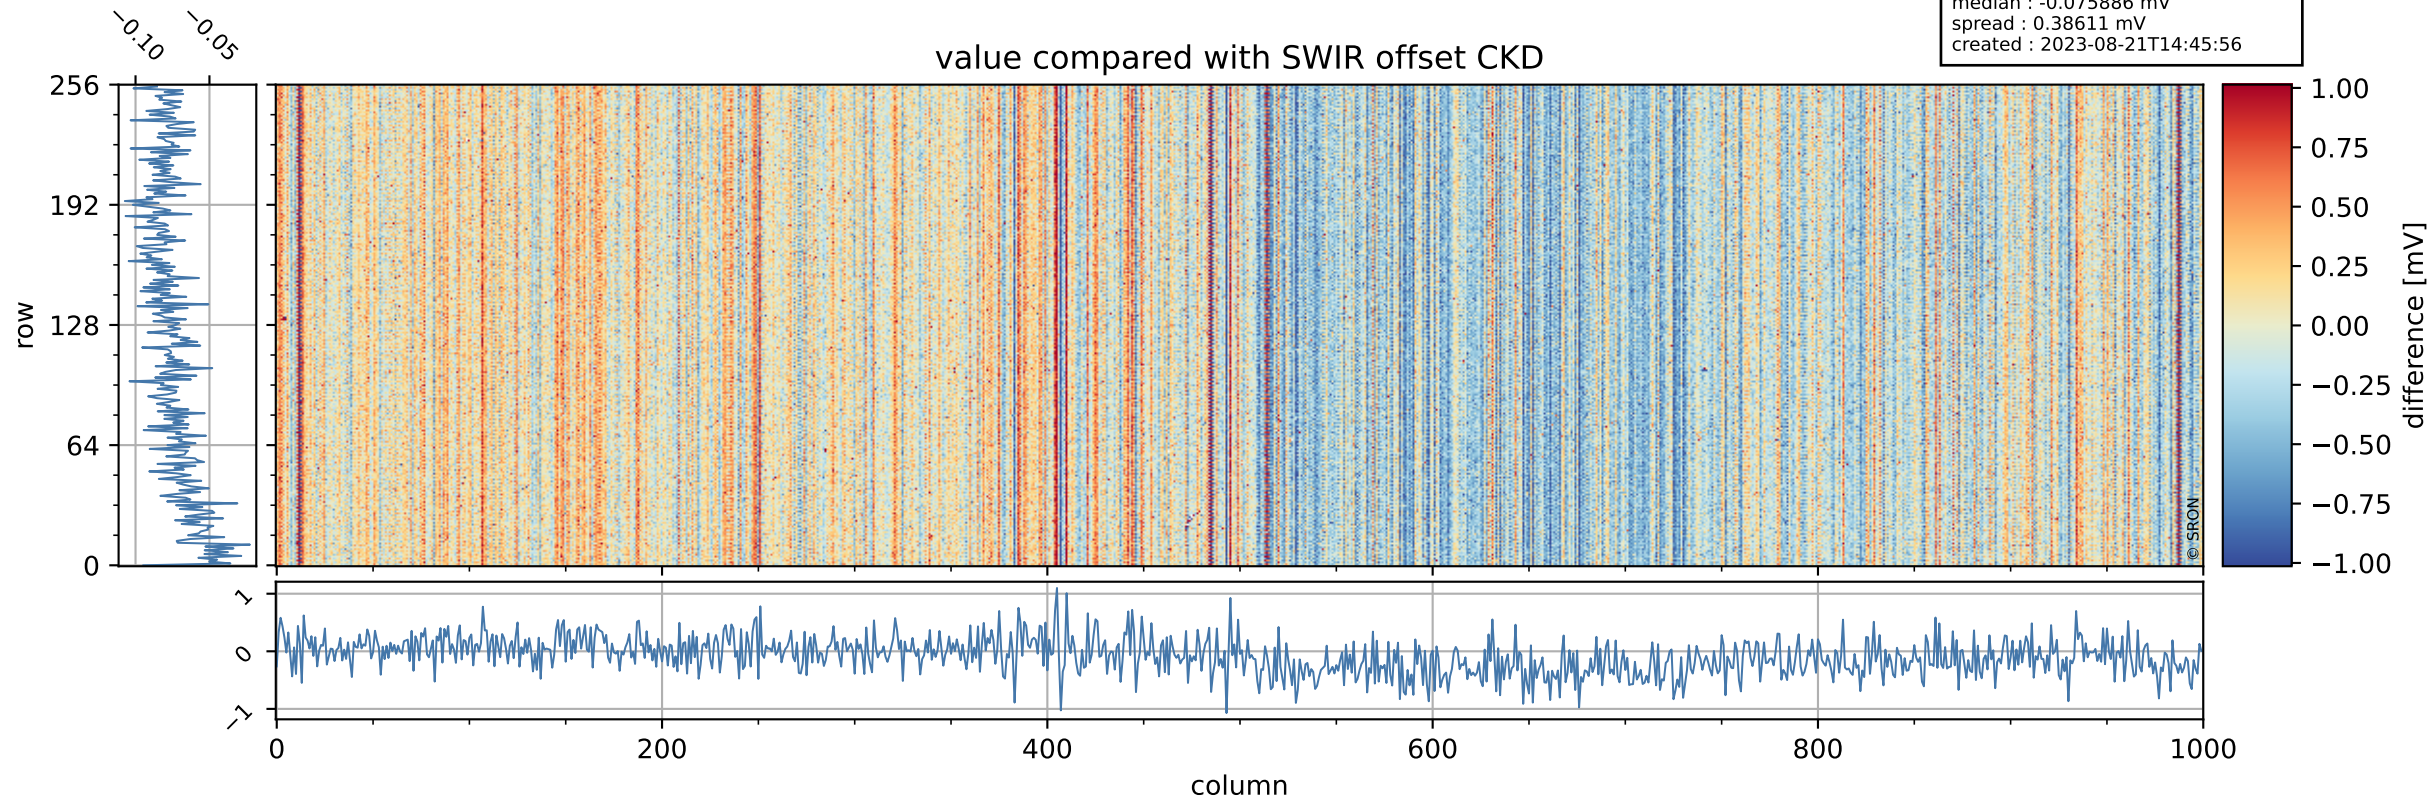

Tropomi SWIR offset (official)

orbits : 19 in [14902, 14947]
coverage : 2020-08-28 / 2020-08-31
median : 0.52594 V
spread : 0.035913 V
created : 2023-08-21T14:45:55

value detector map

Tropomi SWIR offset (official)

orbits : 19 in [14902, 14947]
coverage : 2020-08-28 / 2020-08-31
median : 30.704 μV
spread : 15.345 μV
created : 2023-08-21T14:45:56

Tropomi SWIR offset (official)

value compared with SWIR offset CKD

orbits : 19 in [14902, 14947]
coverage : 2020-08-28 / 2020-08-31
median : -0.075886 mV
spread : 0.38611 mV
created : 2023-08-21T14:45:56

Tropomi SWIR offset (official) ground-tracks of Sentinel-5P

orbits : 19 in [14902, 14947]
coverage : 2020-08-28 / 2020-08-31
created : 2023-08-21T14:45:56

Tropomi SWIR offset (official)

orbits : [2827, 14947]
coverage : 2018-04-30 / 2020-08-31
created : 2023-08-21T14:45:57

trend of detector median & temperatures