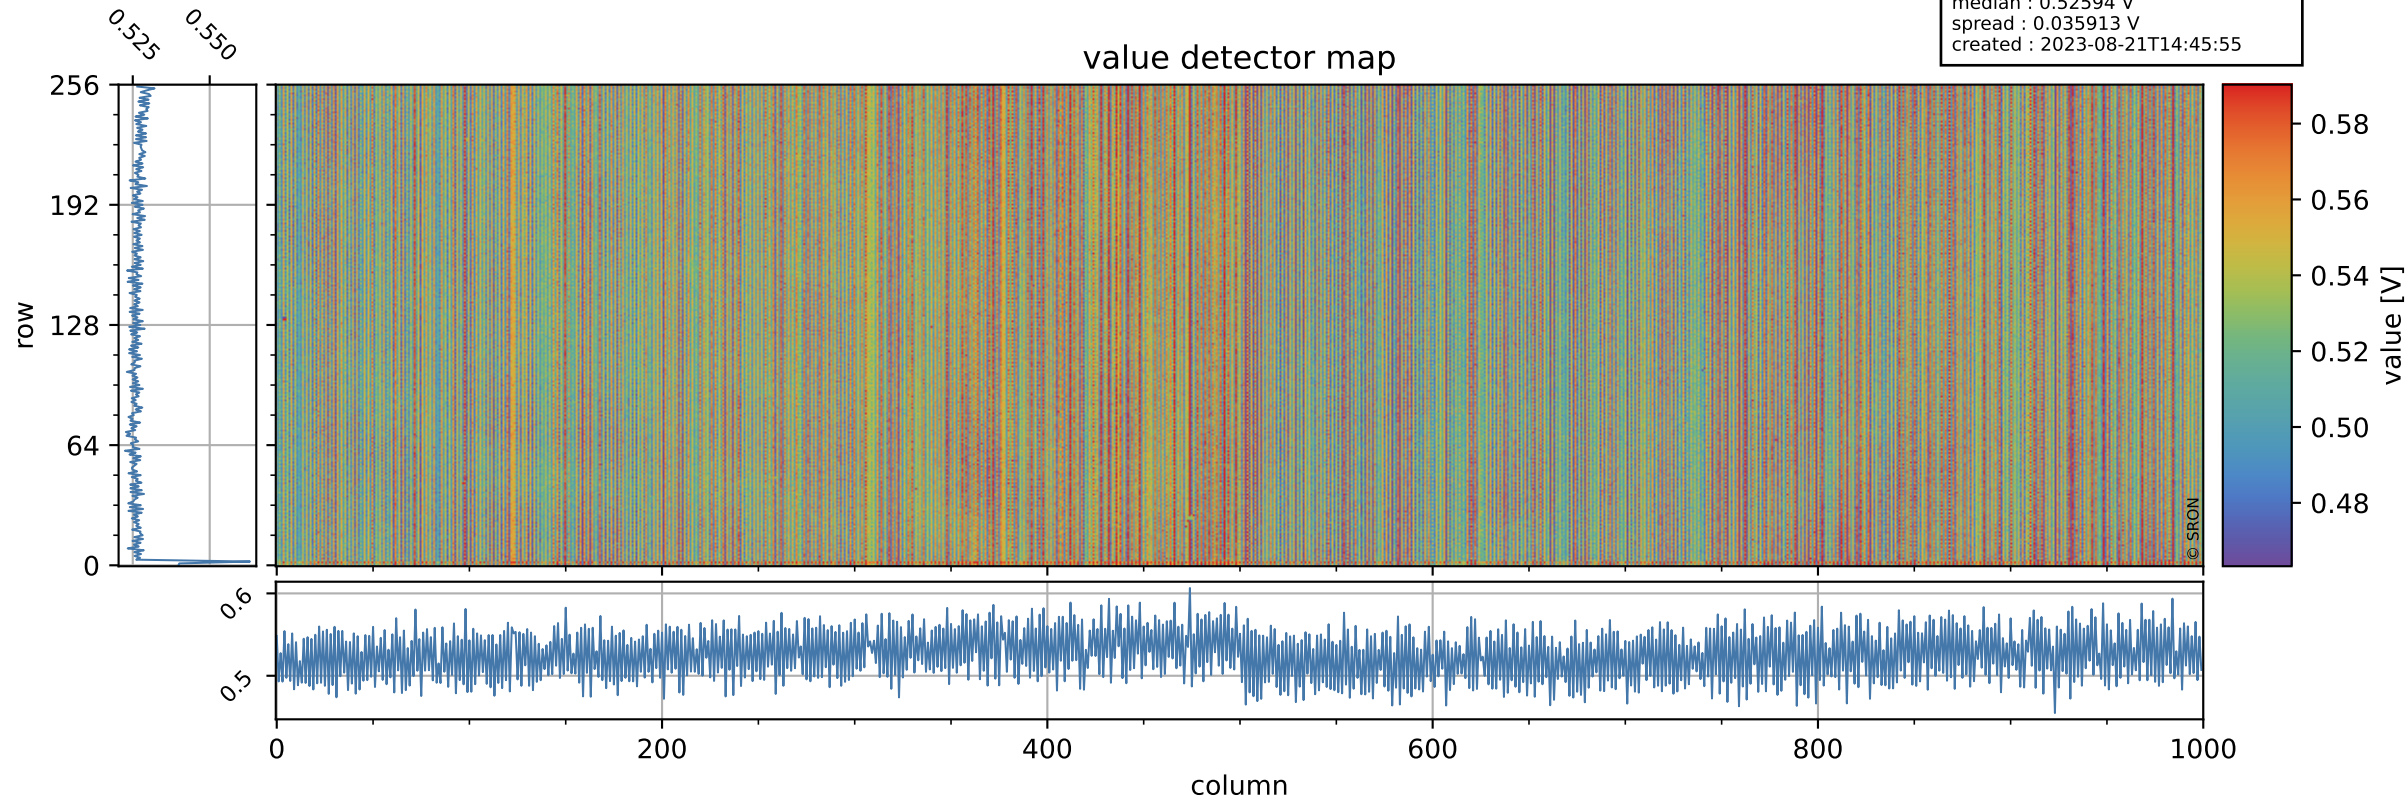

Tropomi SWIR offset (official)

orbits : 19 in [14902, 14947]
coverage : 2020-08-28 / 2020-08-31
median : 0.52594 V
spread : 0.035913 V
created : 2023-08-21T14:45:55

value detector map

Tropomi SWIR offset (official)

orbits : 19 in [14902, 14947]
coverage : 2020-08-28 / 2020-08-31
median : 30.704 μV
spread : 15.345 μV
created : 2023-08-21T14:45:56

Tropomi SWIR offset (official)

value compared with SWIR offset CKD

orbits : 19 in [14902, 14947]
coverage : 2020-08-28 / 2020-08-31
median : -0.075886 mV
spread : 0.38611 mV
created : 2023-08-21T14:45:56

Tropomi SWIR offset (official) ground-tracks of Sentinel-5P

orbits : 19 in [14902, 14947]
coverage : 2020-08-28 / 2020-08-31
created : 2023-08-21T14:45:56

Tropomi SWIR offset (official)

orbits : [2827, 14947]
coverage : 2018-04-30 / 2020-08-31
created : 2023-08-21T14:45:57

trend of detector median & temperatures