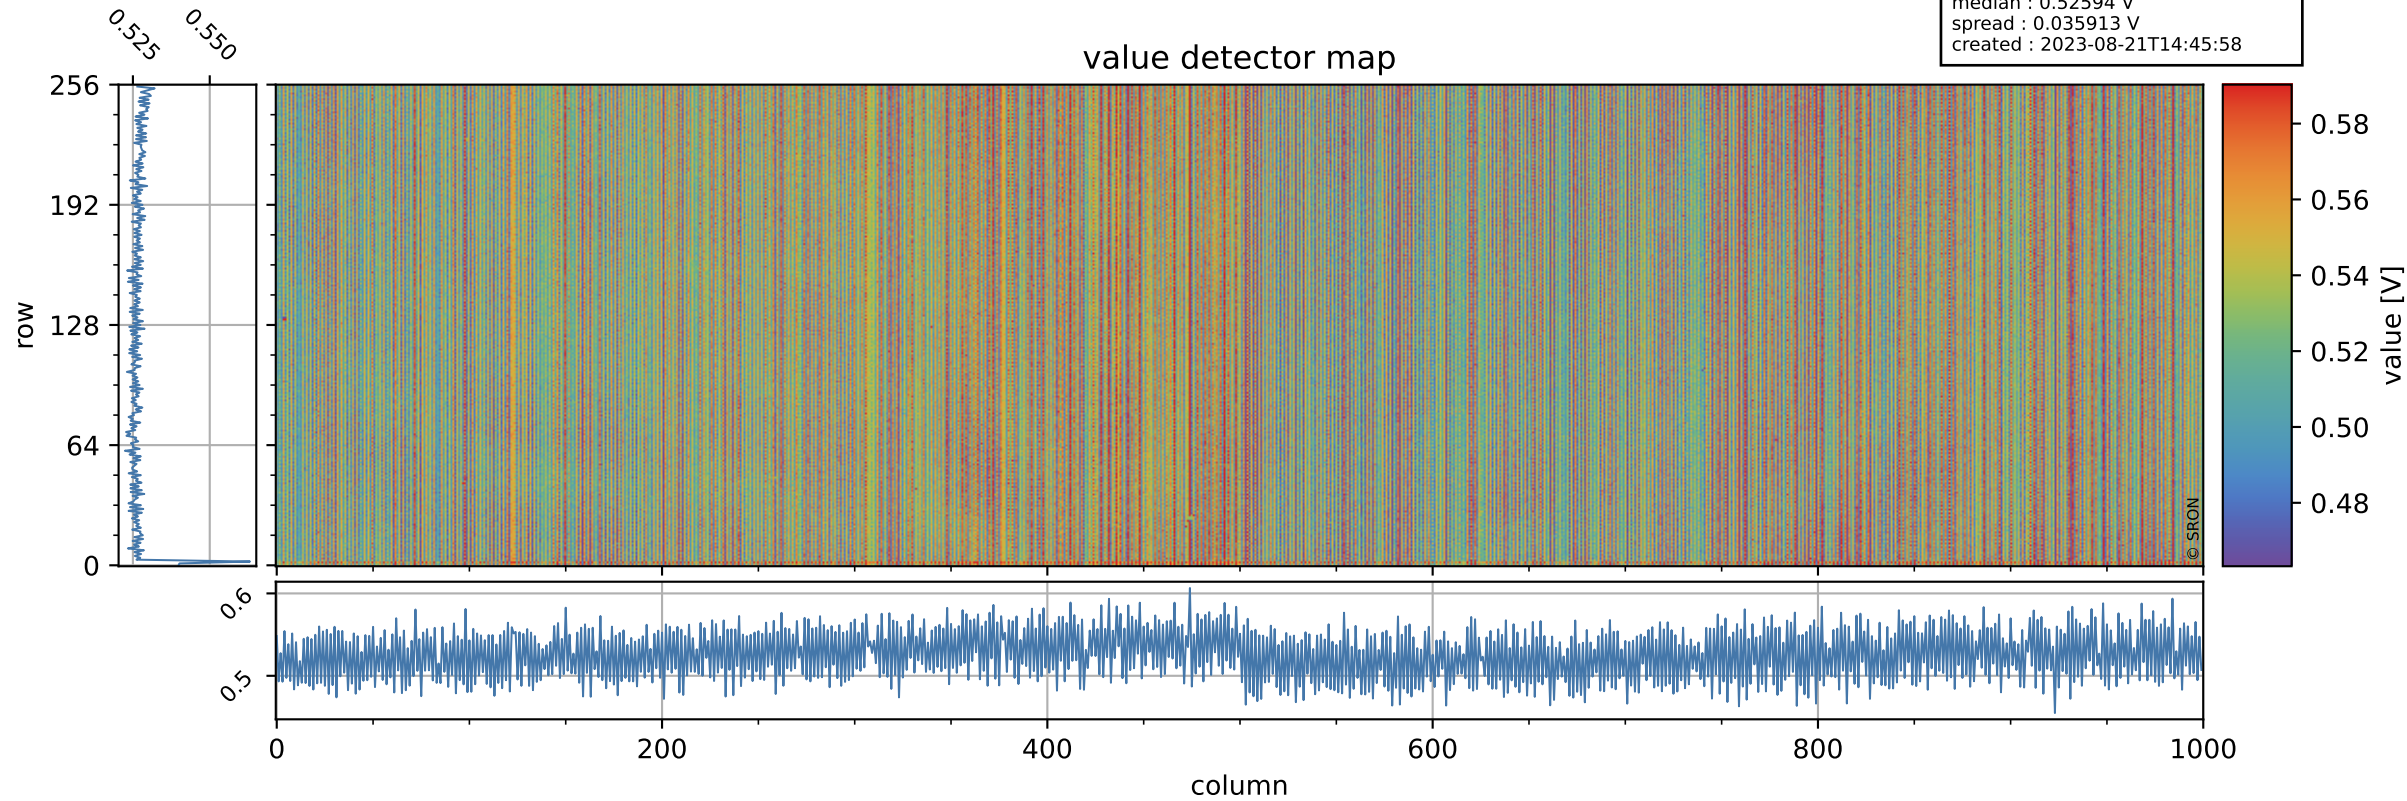

# Tropomi SWIR offset (official)

orbits : 19 in [14917, 14962]  
coverage : 2020-08-30 / 2020-09-01  
median : 0.52594 V  
spread : 0.035913 V  
created : 2023-08-21T14:45:58

## value detector map

# Tropomi SWIR offset (official)

orbits : 19 in [14917, 14962]  
coverage : 2020-08-30 / 2020-09-01  
median : 29.726  $\mu\text{V}$   
spread : 14.953  $\mu\text{V}$   
created : 2023-08-21T14:45:58

# Tropomi SWIR offset (official) ground-tracks of Sentinel-5P

orbits : 19 in [14917, 14962]  
coverage : 2020-08-30 / 2020-09-01  
created : 2023-08-21T14:45:59