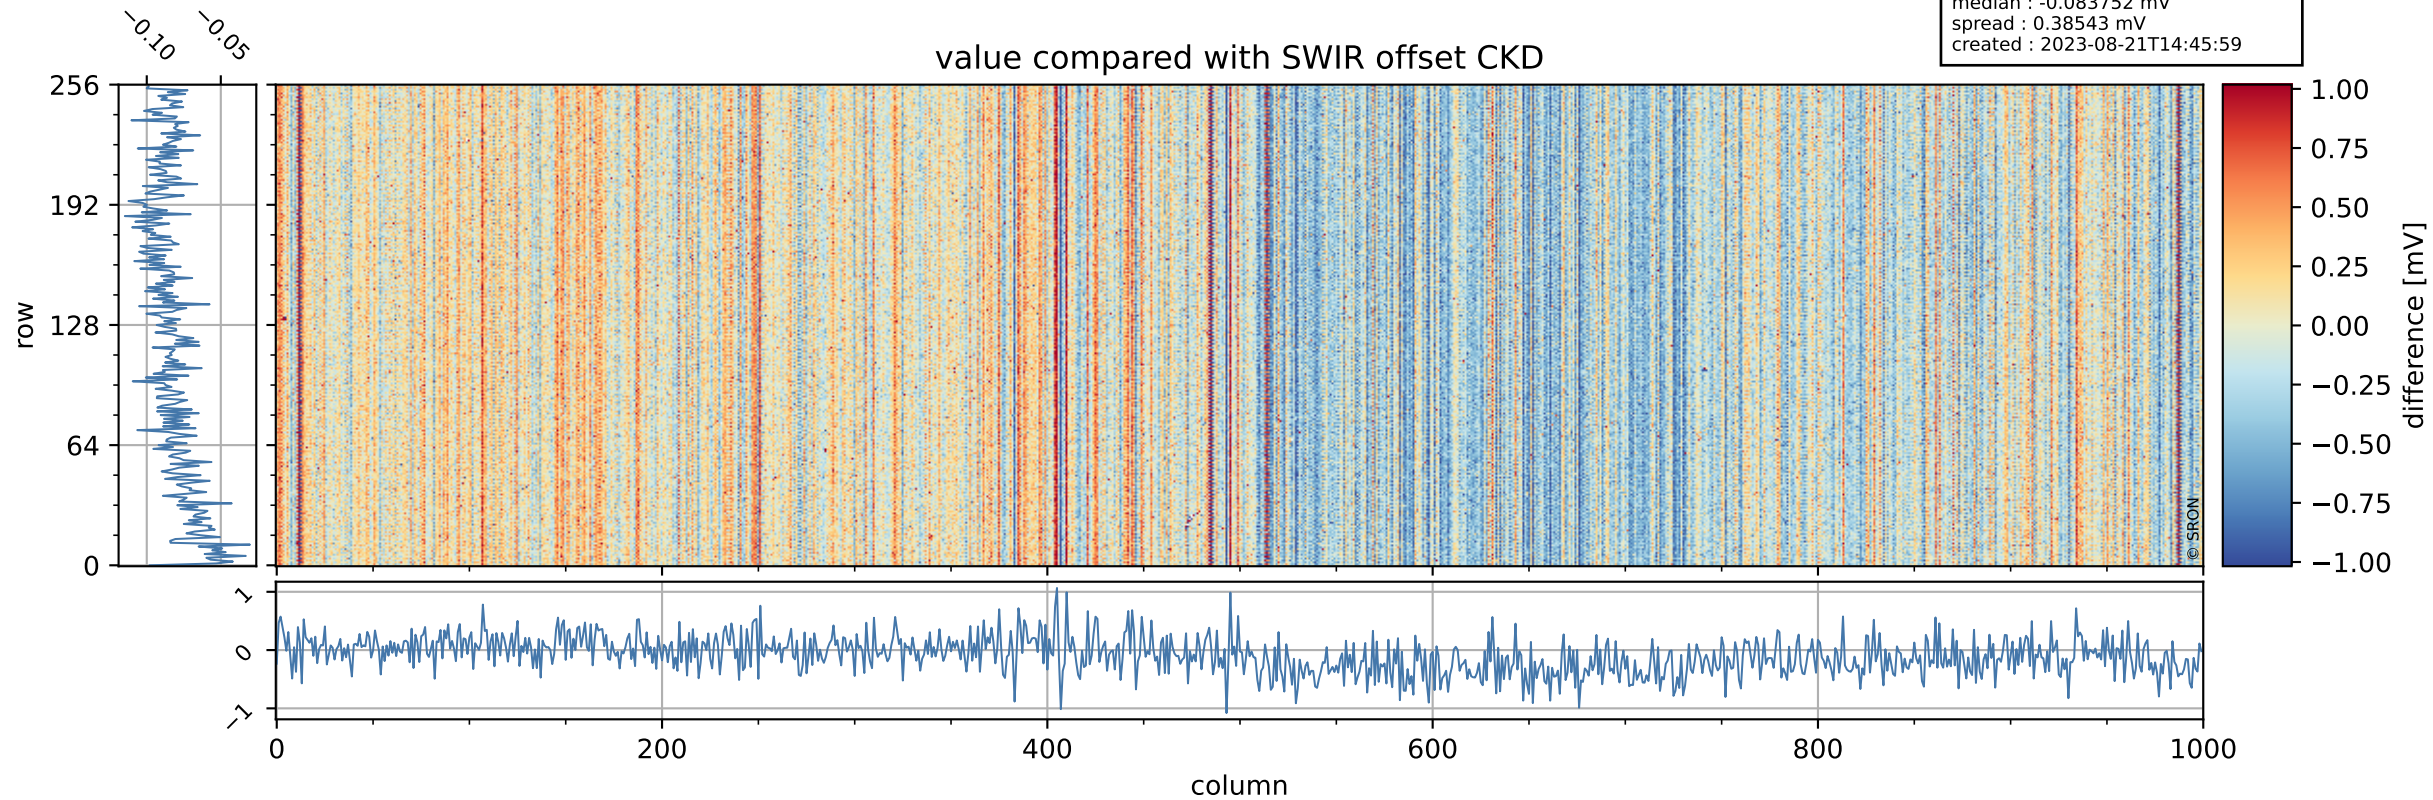

## value detector map

# Tropomi SWIR offset (official)

orbits : 19 in [14917, 14962]  
coverage : 2020-08-30 / 2020-09-01  
median : 29.726  $\mu\text{V}$   
spread : 14.953  $\mu\text{V}$   
created : 2023-08-21T14:45:58

# Tropomi SWIR offset (official)

value compared with SWIR offset CKD

orbits : 19 in [14917, 14962]  
coverage : 2020-08-30 / 2020-09-01  
median : -0.083752 mV  
spread : 0.38543 mV  
created : 2023-08-21T14:45:59

# Tropomi SWIR offset (official) ground-tracks of Sentinel-5P

orbits : 19 in [14917, 14962]  
coverage : 2020-08-30 / 2020-09-01  
created : 2023-08-21T14:45:59