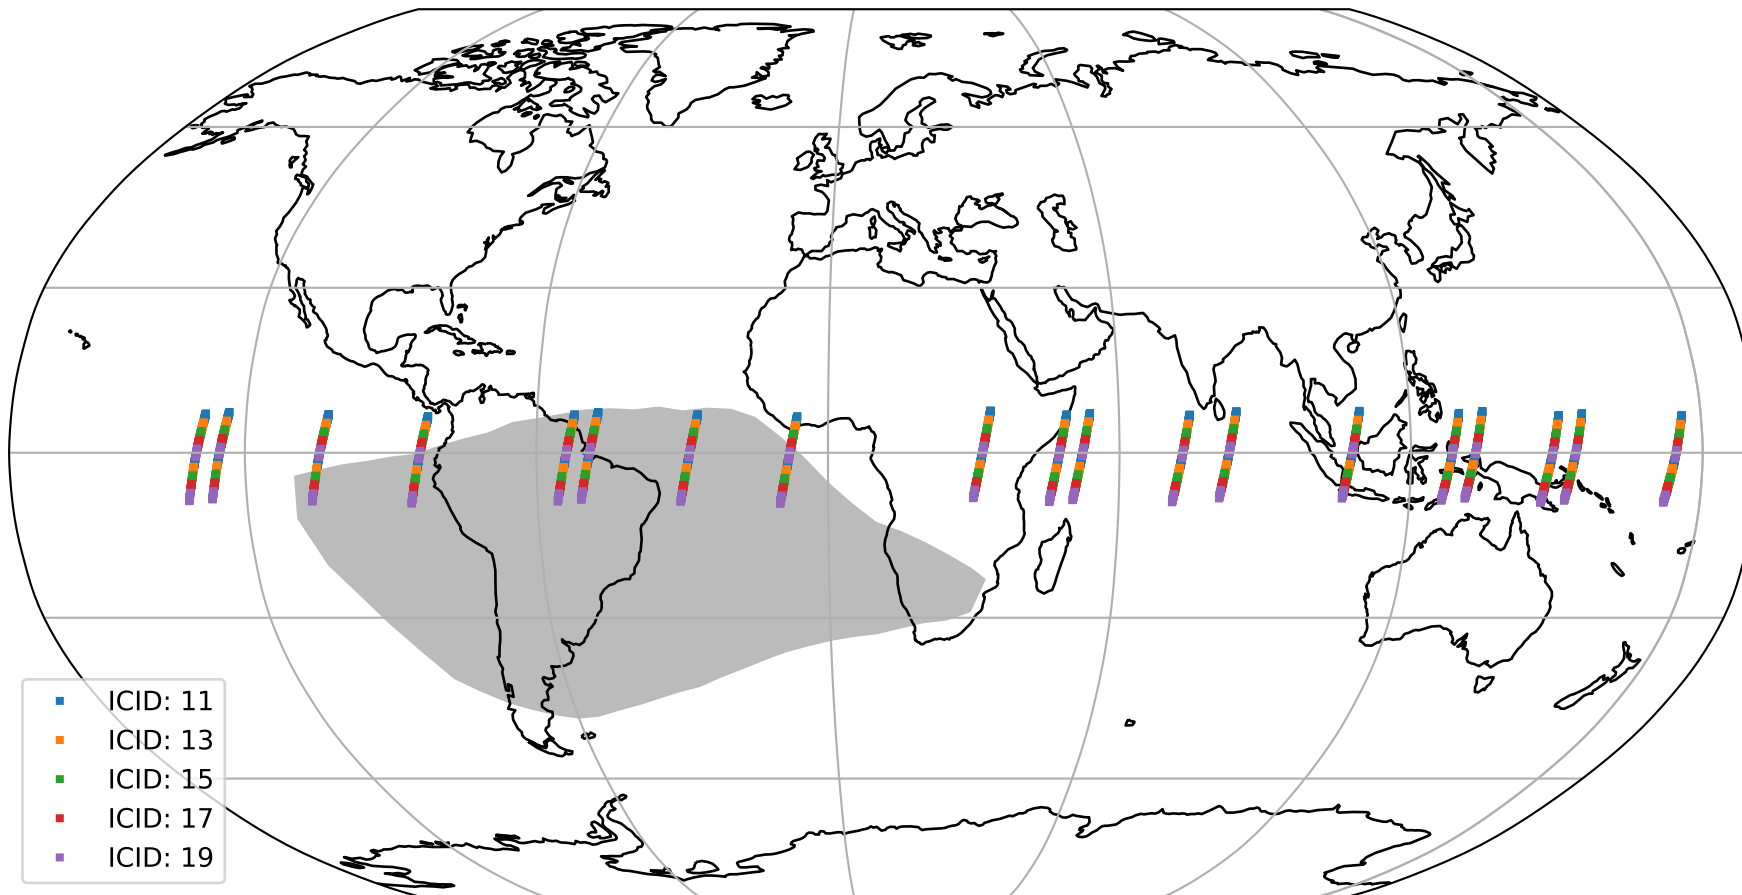

# Tropomi SWIR offset (official)

orbits : 19 in [14917, 14962]  
coverage : 2020-08-30 / 2020-09-01  
median : 29.726  $\mu\text{V}$   
spread : 14.953  $\mu\text{V}$   
created : 2023-08-21T14:45:58

# Tropomi SWIR offset (official)

value compared with SWIR offset CKD

orbits : 19 in [14917, 14962]  
coverage : 2020-08-30 / 2020-09-01  
median : -0.083752 mV  
spread : 0.38543 mV  
created : 2023-08-21T14:45:59

# Tropomi SWIR offset (official) ground-tracks of Sentinel-5P

orbits : 19 in [14917, 14962]  
coverage : 2020-08-30 / 2020-09-01  
created : 2023-08-21T14:45:59

# Tropomi SWIR offset (official)

orbits : [2827, 14962]  
coverage : 2018-04-30 / 2020-09-01  
created : 2023-08-21T14:46:00