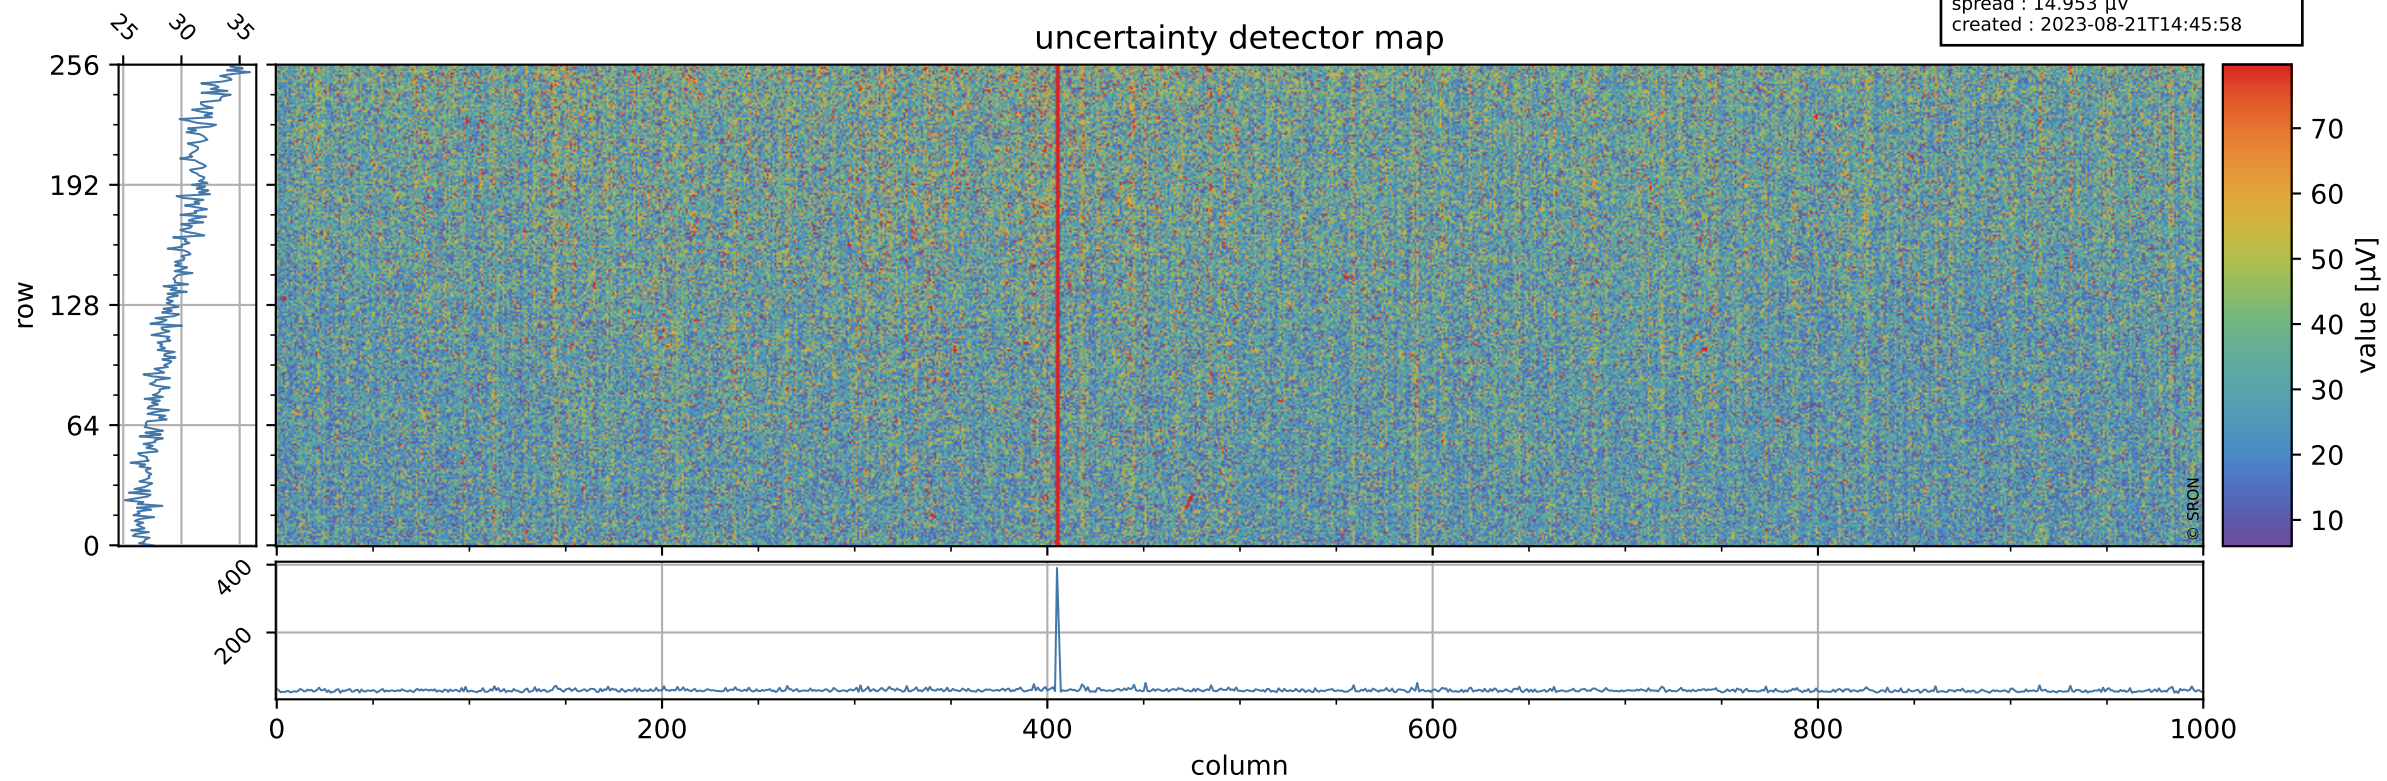

# Tropomi SWIR offset (official)

orbits : 19 in [14917, 14962]  
coverage : 2020-08-30 / 2020-09-01  
median : 0.52594 V  
spread : 0.035913 V  
created : 2023-08-21T14:45:58

## value detector map

# Tropomi SWIR offset (official)

orbits : 19 in [14917, 14962]  
coverage : 2020-08-30 / 2020-09-01  
median : 29.726  $\mu\text{V}$   
spread : 14.953  $\mu\text{V}$   
created : 2023-08-21T14:45:58

# Tropomi SWIR offset (official) ground-tracks of Sentinel-5P

orbits : 19 in [14917, 14962]  
coverage : 2020-08-30 / 2020-09-01  
created : 2023-08-21T14:45:59