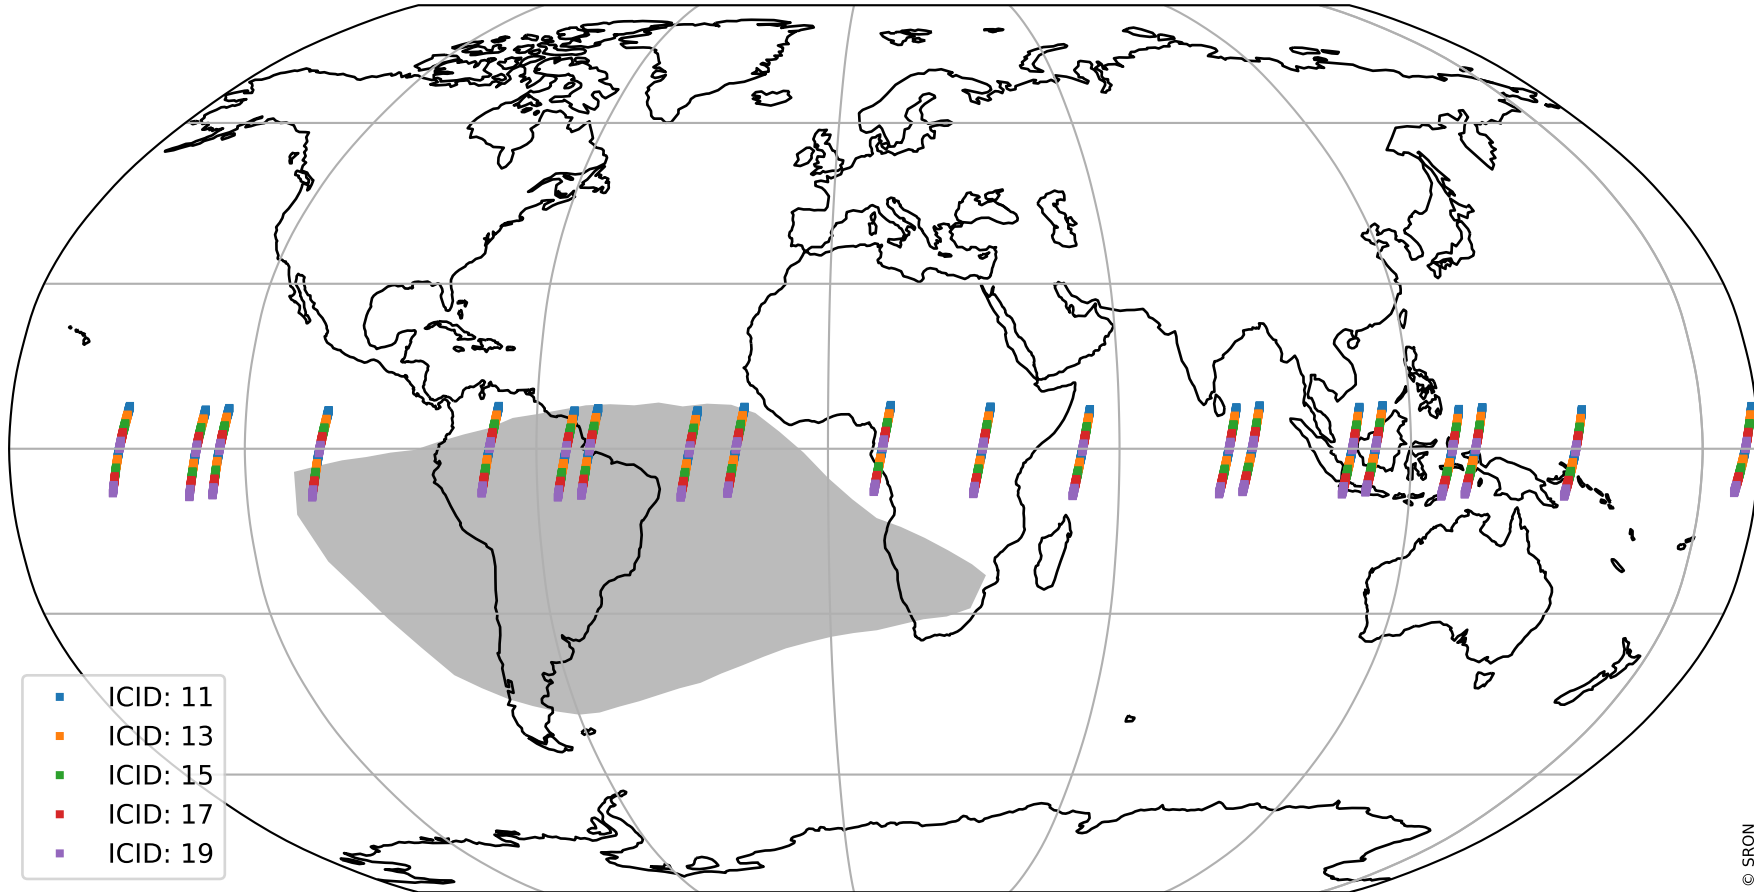

# Tropomi SWIR offset (official)

orbits : 20 in [14932, 14977]  
coverage : 2020-08-31 / 2020-09-03  
median : 29.367  $\mu\text{V}$   
spread : 14.671  $\mu\text{V}$   
created : 2023-08-21T14:46:01

# Tropomi SWIR offset (official)

value compared with SWIR offset CKD

orbits : 20 in [14932, 14977]  
coverage : 2020-08-31 / 2020-09-03  
median : -0.084939 mV  
spread : 0.386 mV  
created : 2023-08-21T14:46:02

# Tropomi SWIR offset (official) ground-tracks of Sentinel-5P

orbits : 20 in [14932, 14977]  
coverage : 2020-08-31 / 2020-09-03  
created : 2023-08-21T14:46:02

# Tropomi SWIR offset (official)

orbits : [2827, 14977]  
coverage : 2018-04-30 / 2020-09-03  
created : 2023-08-21T14:46:03