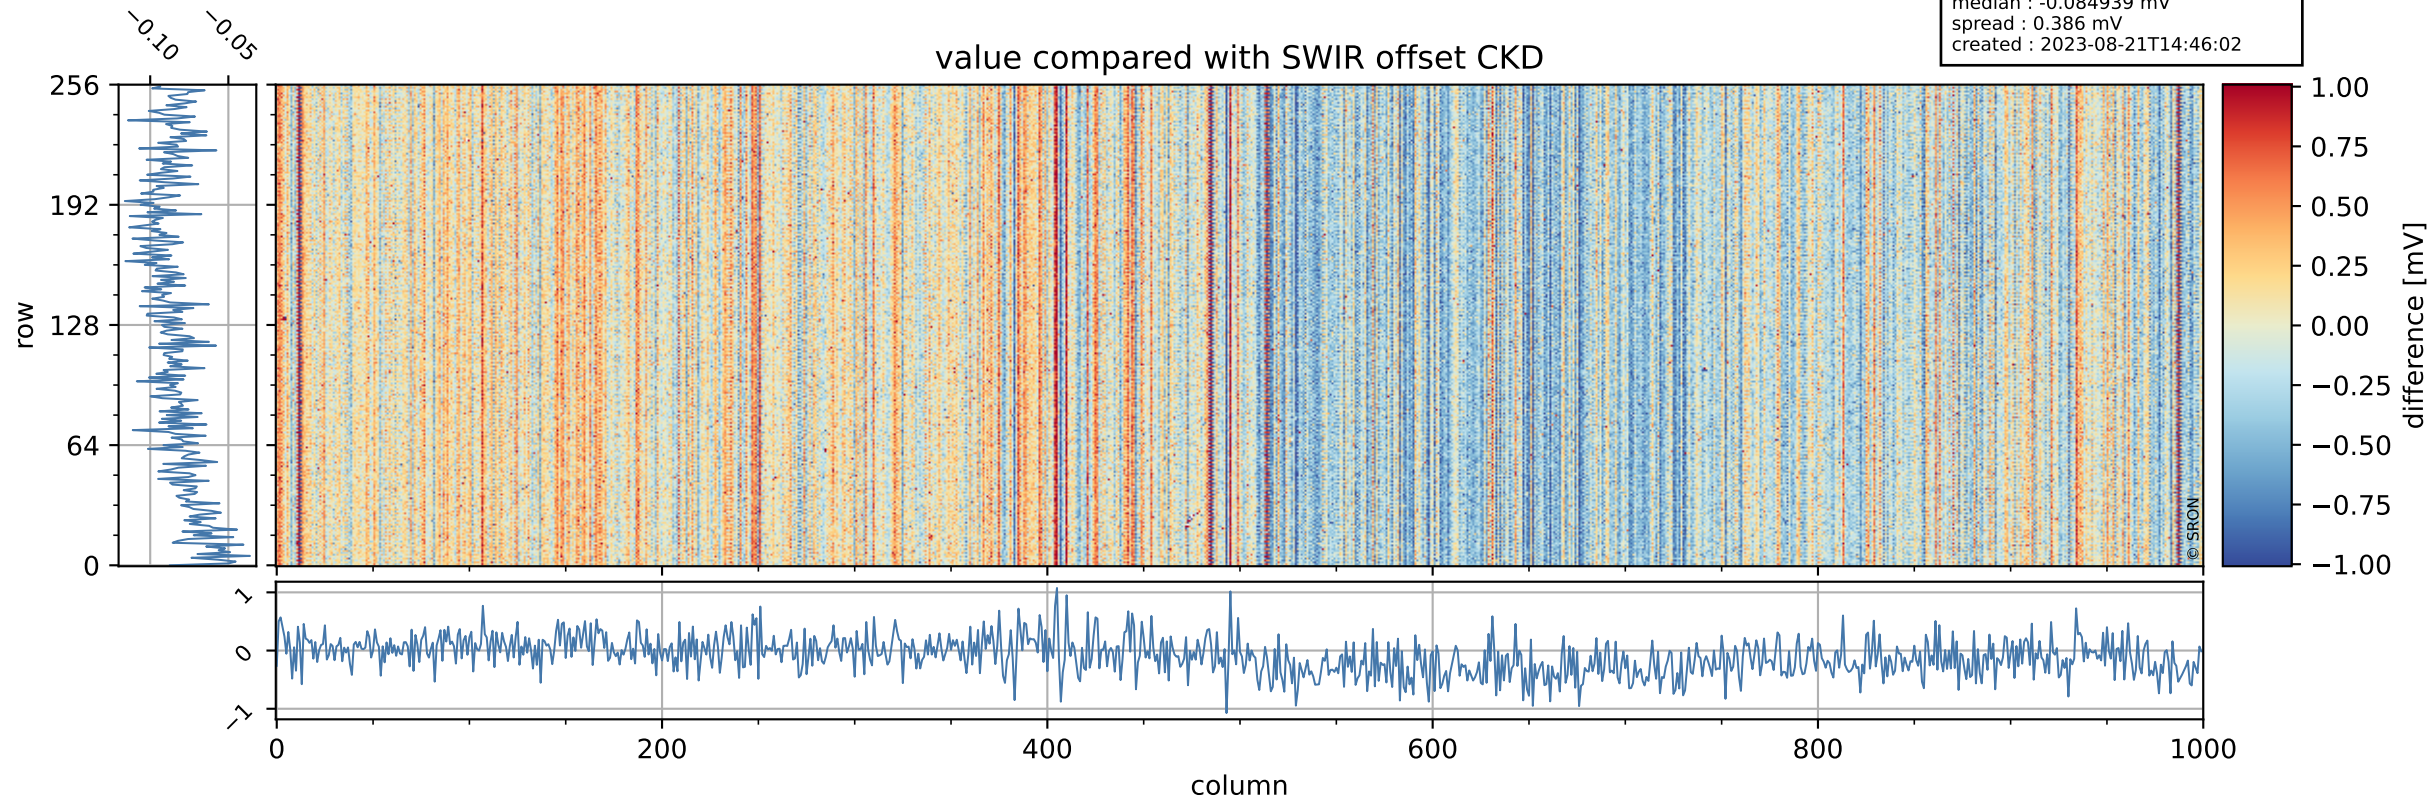

## value detector map

# Tropomi SWIR offset (official)

orbits : 20 in [14932, 14977]  
coverage : 2020-08-31 / 2020-09-03  
median : 29.367  $\mu\text{V}$   
spread : 14.671  $\mu\text{V}$   
created : 2023-08-21T14:46:01

# Tropomi SWIR offset (official) ground-tracks of Sentinel-5P

orbits : 20 in [14932, 14977]  
coverage : 2020-08-31 / 2020-09-03  
created : 2023-08-21T14:46:02

# Tropomi SWIR offset (official)

orbits : [2827, 14977]  
coverage : 2018-04-30 / 2020-09-03  
created : 2023-08-21T14:46:03