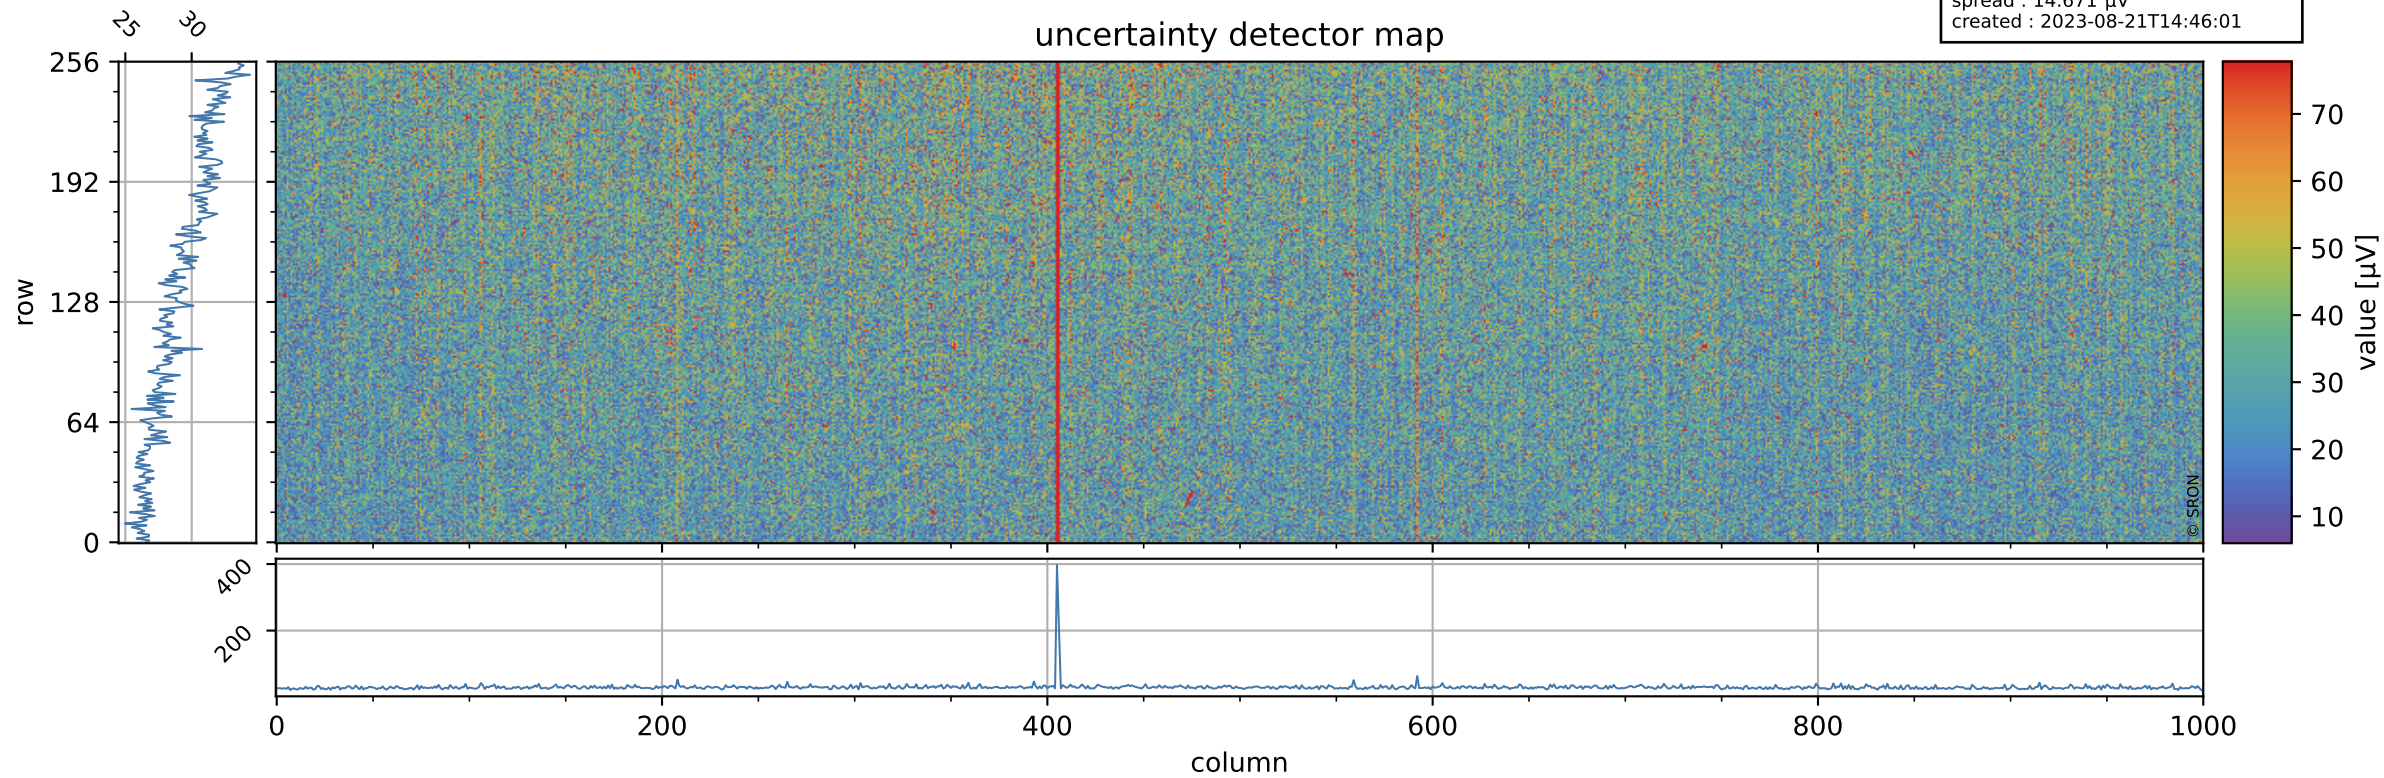

# Tropomi SWIR offset (official)

orbits : 20 in [14932, 14977]  
coverage : 2020-08-31 / 2020-09-03  
median : 0.52594 V  
spread : 0.035916 V  
created : 2023-08-21T14:46:01

## value detector map

# Tropomi SWIR offset (official)

orbits : 20 in [14932, 14977]  
coverage : 2020-08-31 / 2020-09-03  
median : 29.367  $\mu\text{V}$   
spread : 14.671  $\mu\text{V}$   
created : 2023-08-21T14:46:01

# Tropomi SWIR offset (official) ground-tracks of Sentinel-5P

orbits : 20 in [14932, 14977]  
coverage : 2020-08-31 / 2020-09-03  
created : 2023-08-21T14:46:02