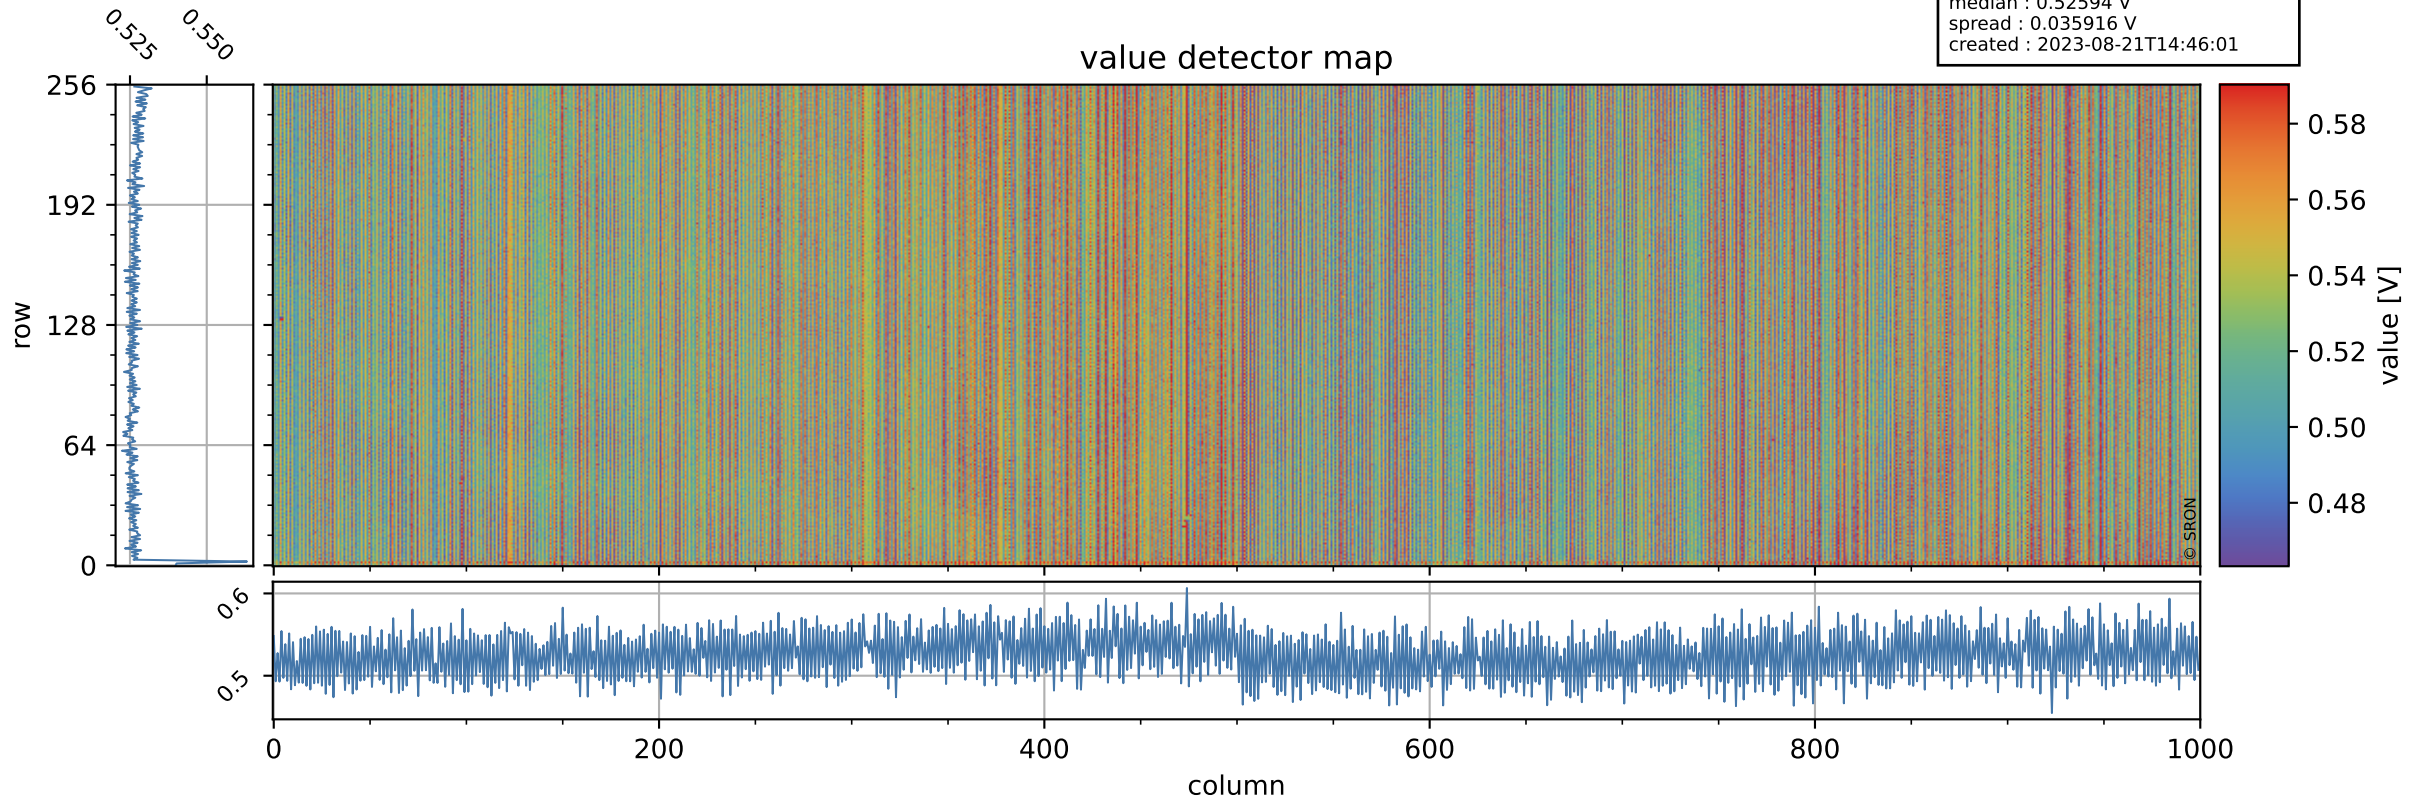

# Tropomi SWIR offset (official)

orbits : 20 in [14932, 14977]  
coverage : 2020-08-31 / 2020-09-03  
median : 0.52594 V  
spread : 0.035916 V  
created : 2023-08-21T14:46:01

## value detector map

# Tropomi SWIR offset (official)

orbits : 20 in [14932, 14977]  
coverage : 2020-08-31 / 2020-09-03  
median : 29.367  $\mu\text{V}$   
spread : 14.671  $\mu\text{V}$   
created : 2023-08-21T14:46:01

# Tropomi SWIR offset (official) ground-tracks of Sentinel-5P

orbits : 20 in [14932, 14977]  
coverage : 2020-08-31 / 2020-09-03  
created : 2023-08-21T14:46:02