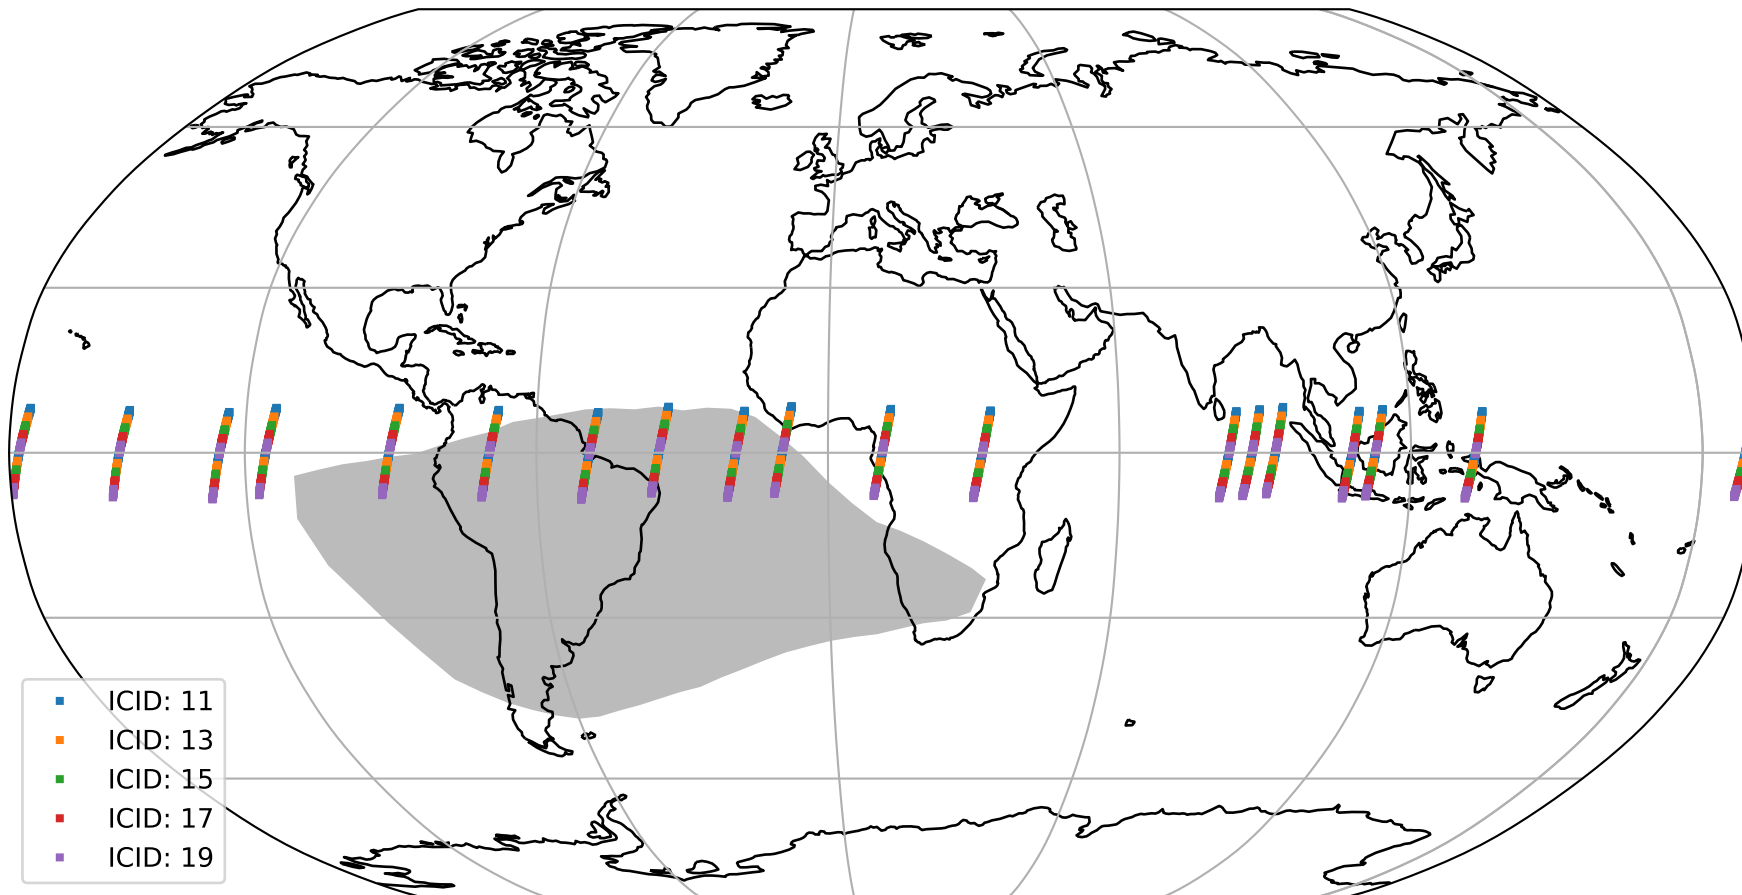

Tropomi SWIR offset (official)

orbits : 19 in [14947, 14992]
coverage : 2020-09-01 / 2020-09-04
median : 0.52593 V
spread : 0.035916 V
created : 2023-08-21T14:46:04

value detector map

Tropomi SWIR offset (official)

orbits : 19 in [14947, 14992]
coverage : 2020-09-01 / 2020-09-04
median : 30.171 μV
spread : 14.95 μV
created : 2023-08-21T14:46:04

Tropomi SWIR offset (official)

orbits : 19 in [14947, 14992]
coverage : 2020-09-01 / 2020-09-04
median : -0.08903 mV
spread : 0.38296 mV
created : 2023-08-21T14:46:05

value compared with SWIR offset CKD

Tropomi SWIR offset (official) ground-tracks of Sentinel-5P

orbits : 19 in [14947, 14992]
coverage : 2020-09-01 / 2020-09-04
created : 2023-08-21T14:46:05

Tropomi SWIR offset (official)

orbits : [2827, 14992]
coverage : 2018-04-30 / 2020-09-04
created : 2023-08-21T14:46:05

trend of detector median & temperatures