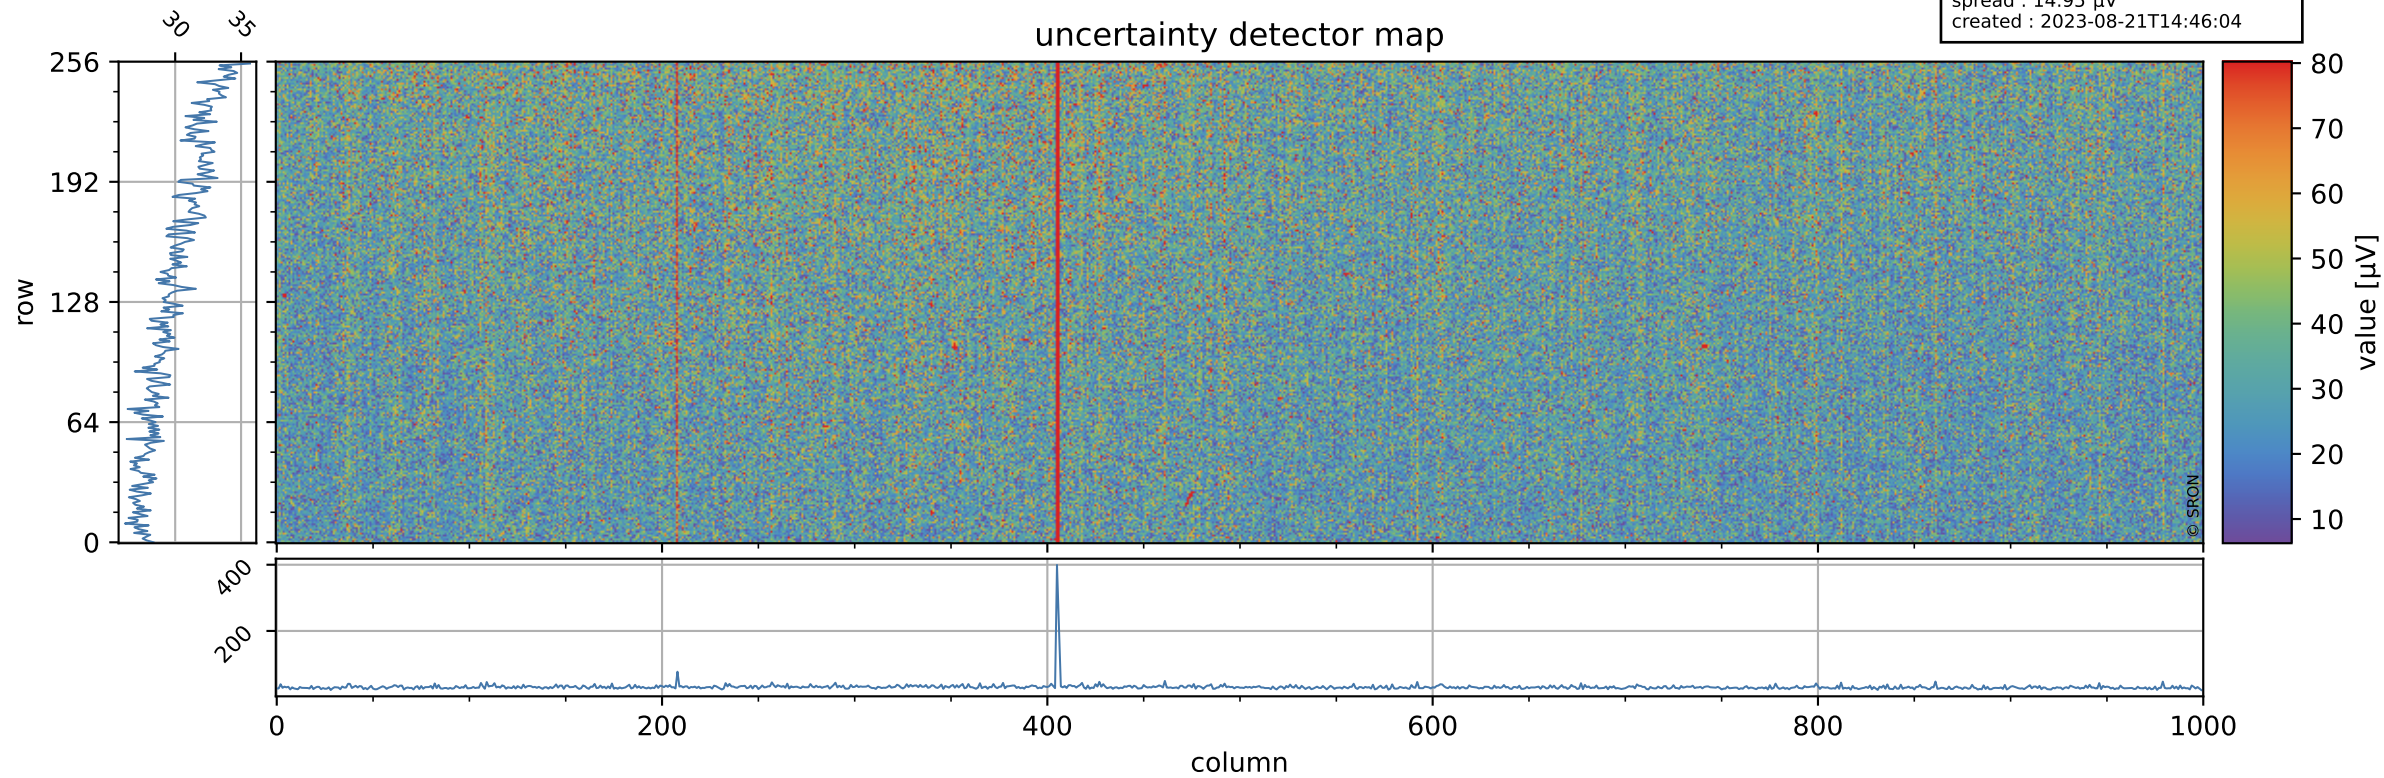

Tropomi SWIR offset (official)

orbits : 19 in [14947, 14992]
coverage : 2020-09-01 / 2020-09-04
median : 0.52593 V
spread : 0.035916 V
created : 2023-08-21T14:46:04

value detector map

Tropomi SWIR offset (official)

orbits : 19 in [14947, 14992]
coverage : 2020-09-01 / 2020-09-04
median : 30.171 μV
spread : 14.95 μV
created : 2023-08-21T14:46:04

Tropomi SWIR offset (official)

orbits : 19 in [14947, 14992]
coverage : 2020-09-01 / 2020-09-04
median : -0.08903 mV
spread : 0.38296 mV
created : 2023-08-21T14:46:05

value compared with SWIR offset CKD

Tropomi SWIR offset (official) ground-tracks of Sentinel-5P

orbits : 19 in [14947, 14992]
coverage : 2020-09-01 / 2020-09-04
created : 2023-08-21T14:46:05

Tropomi SWIR offset (official)

orbits : [2827, 14992]
coverage : 2018-04-30 / 2020-09-04
created : 2023-08-21T14:46:05

trend of detector median & temperatures