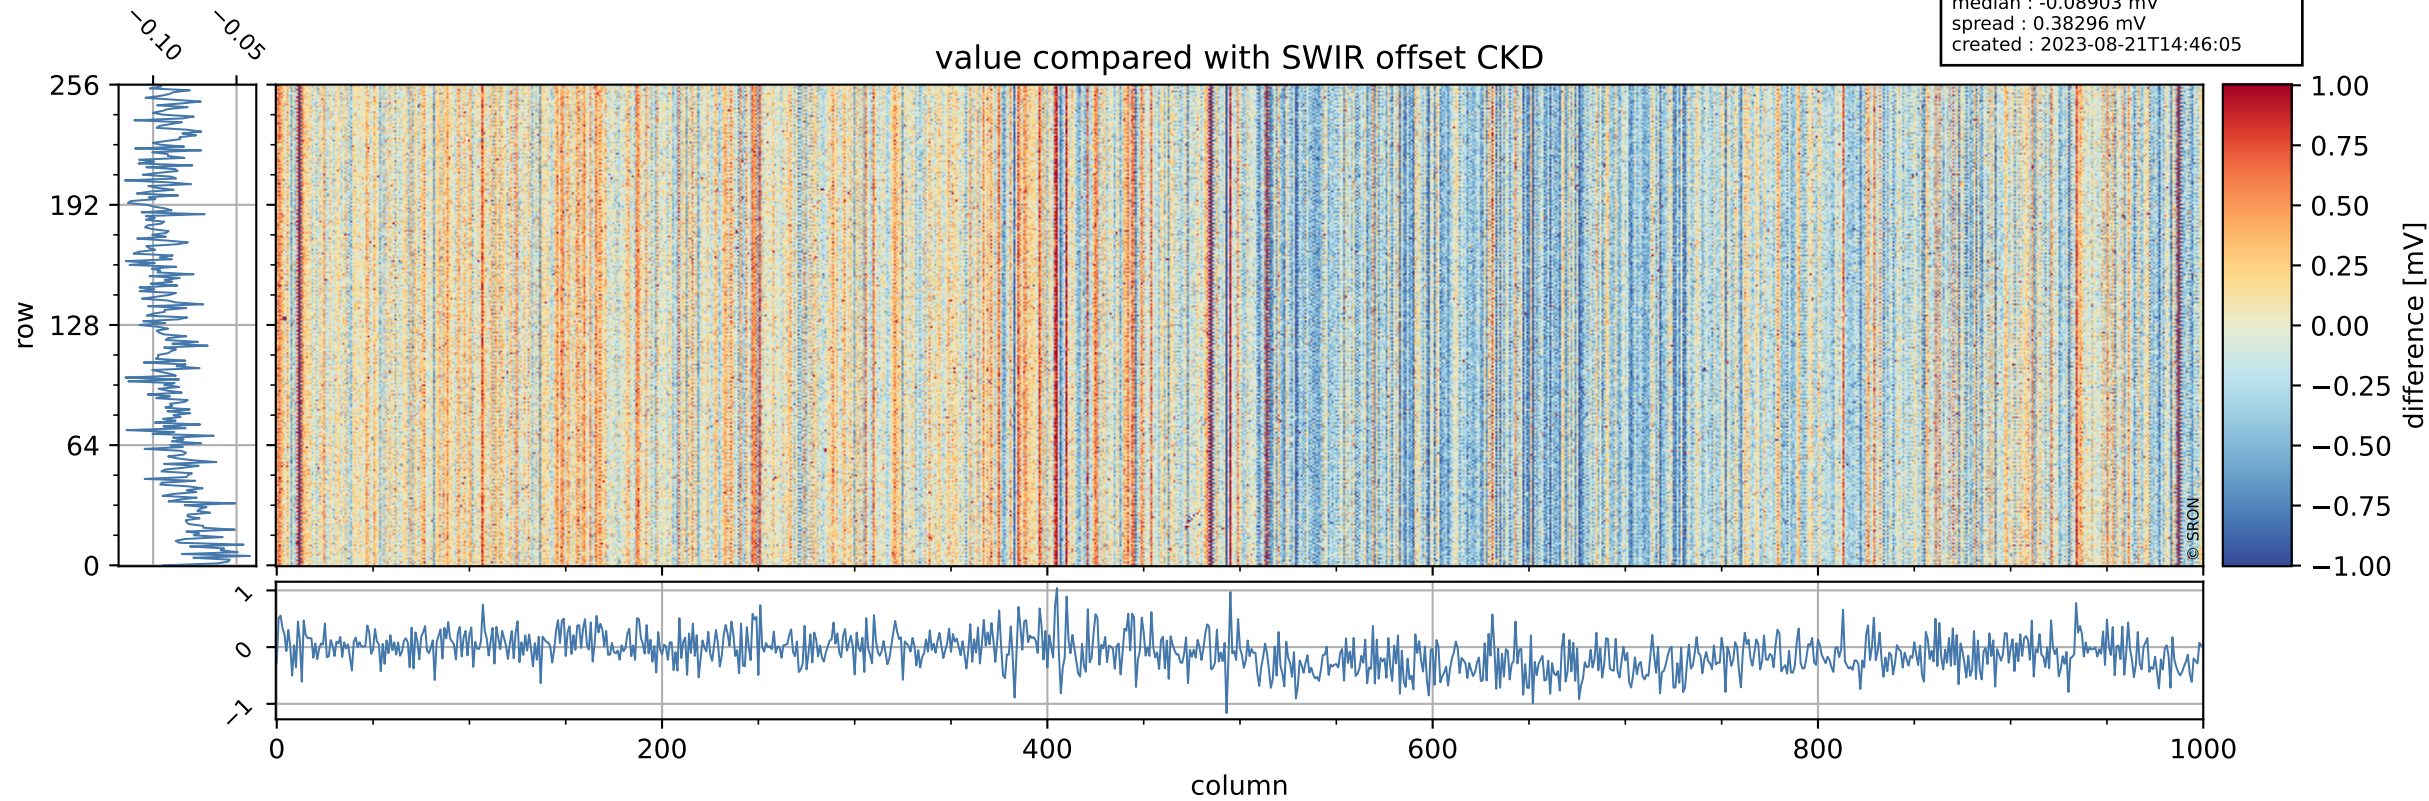

Tropomi SWIR offset (official)

orbits : 19 in [14947, 14992]
coverage : 2020-09-01 / 2020-09-04
median : 0.52593 V
spread : 0.035916 V
created : 2023-08-21T14:46:04

value detector map

Tropomi SWIR offset (official)

orbits : 19 in [14947, 14992]
coverage : 2020-09-01 / 2020-09-04
median : 30.171 μV
spread : 14.95 μV
created : 2023-08-21T14:46:04

Tropomi SWIR offset (official)

orbits : 19 in [14947, 14992]
coverage : 2020-09-01 / 2020-09-04
median : -0.08903 mV
spread : 0.38296 mV
created : 2023-08-21T14:46:05

value compared with SWIR offset CKD

Tropomi SWIR offset (official) ground-tracks of Sentinel-5P

orbits : 19 in [14947, 14992]
coverage : 2020-09-01 / 2020-09-04
created : 2023-08-21T14:46:05

Tropomi SWIR offset (official)

orbits : [2827, 14992]
coverage : 2018-04-30 / 2020-09-04
created : 2023-08-21T14:46:05

trend of detector median & temperatures