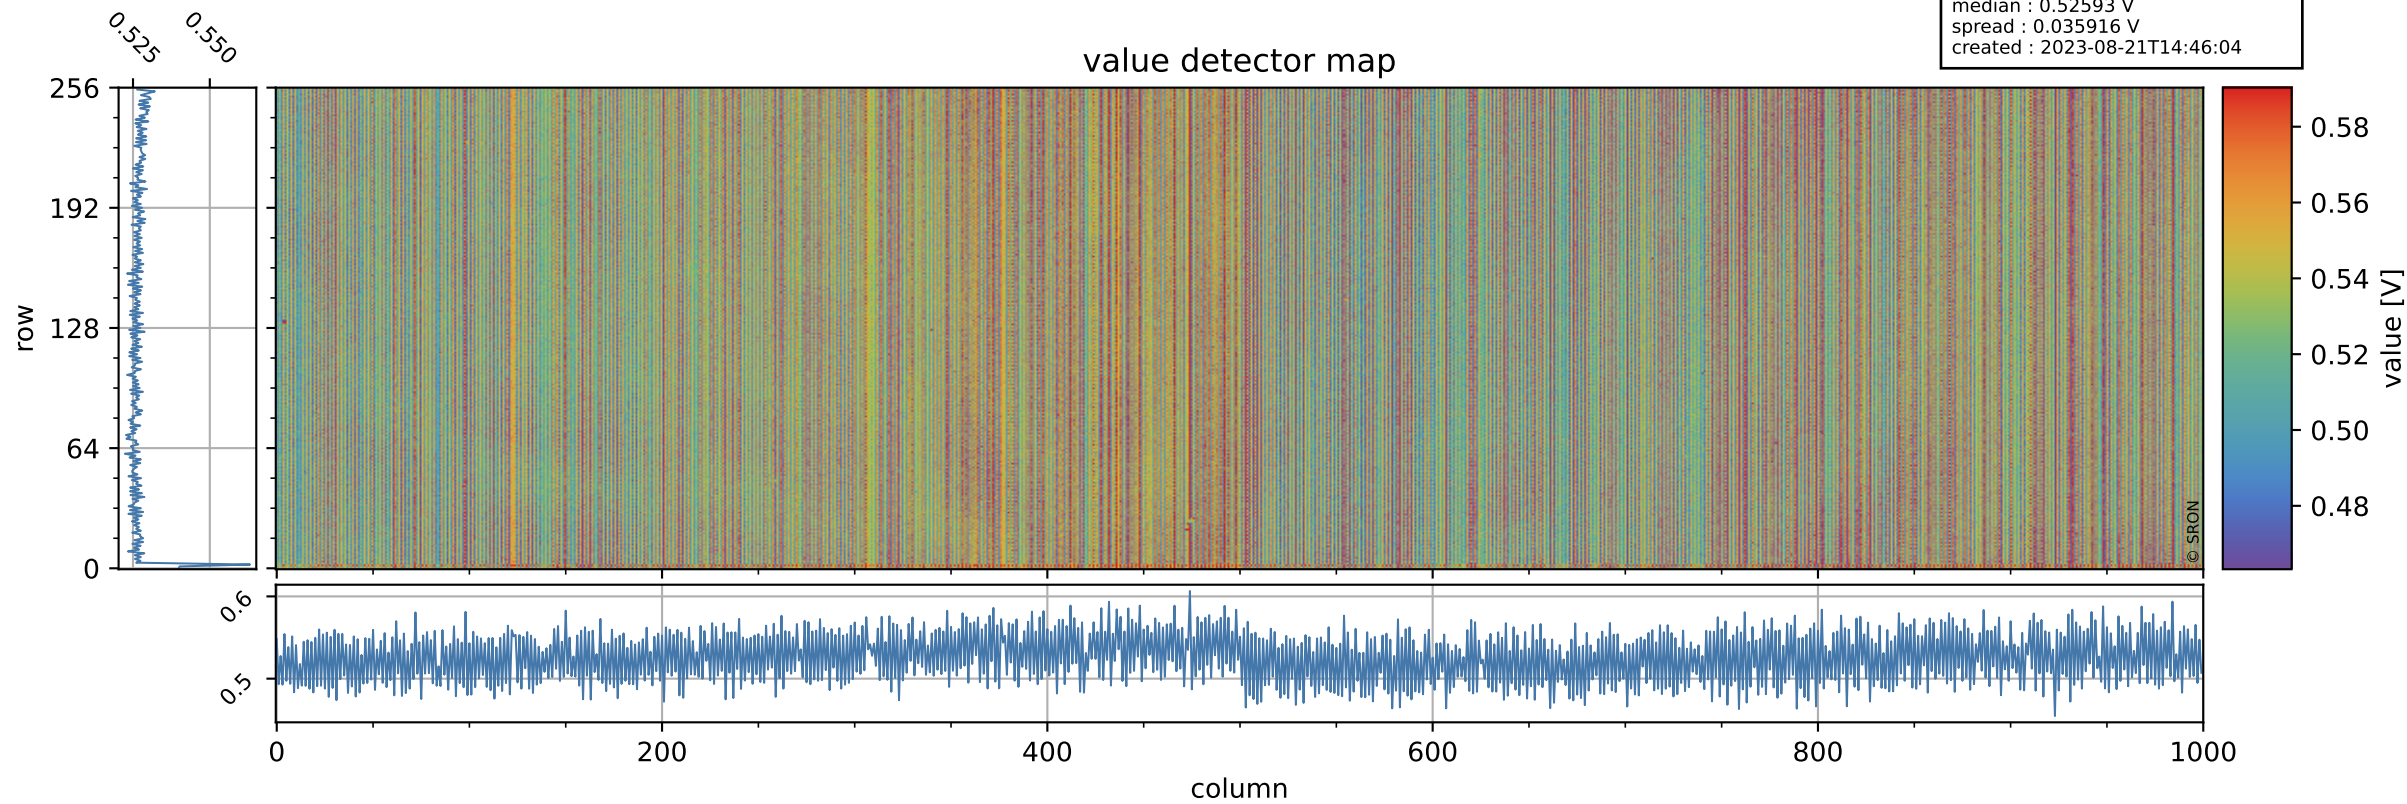

Tropomi SWIR offset (official)

orbits : 19 in [14947, 14992]
coverage : 2020-09-01 / 2020-09-04
median : 0.52593 V
spread : 0.035916 V
created : 2023-08-21T14:46:04

value detector map

Tropomi SWIR offset (official)

orbits : 19 in [14947, 14992]
coverage : 2020-09-01 / 2020-09-04
median : 30.171 μV
spread : 14.95 μV
created : 2023-08-21T14:46:04

Tropomi SWIR offset (official)

orbits : 19 in [14947, 14992]
coverage : 2020-09-01 / 2020-09-04
median : -0.08903 mV
spread : 0.38296 mV
created : 2023-08-21T14:46:05

value compared with SWIR offset CKD

Tropomi SWIR offset (official) ground-tracks of Sentinel-5P

orbits : 19 in [14947, 14992]
coverage : 2020-09-01 / 2020-09-04
created : 2023-08-21T14:46:05

Tropomi SWIR offset (official)

orbits : [2827, 14992]
coverage : 2018-04-30 / 2020-09-04
created : 2023-08-21T14:46:05

trend of detector median & temperatures