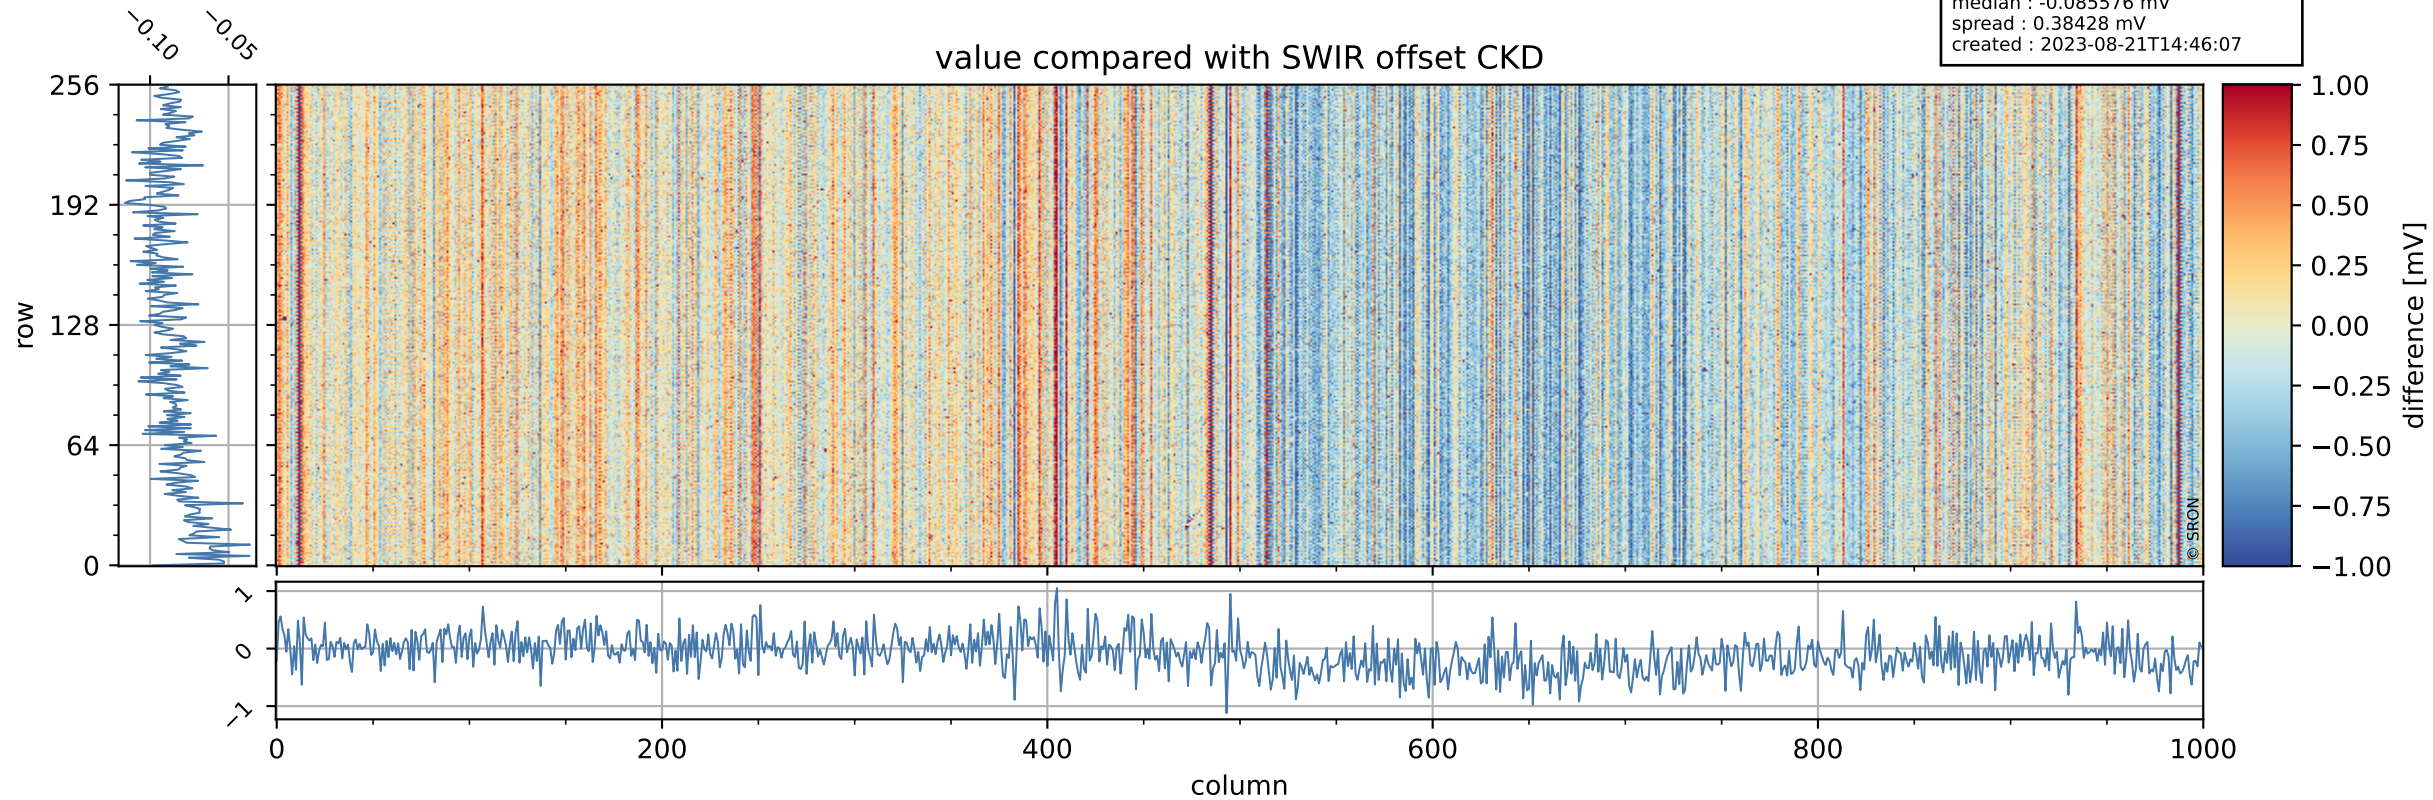

Tropomi SWIR offset (official)

orbits : 20 in [14962, 15007]
coverage : 2020-09-02 / 2020-09-05
median : 0.52594 V
spread : 0.035918 V
created : 2023-08-21T14:46:06

value detector map

Tropomi SWIR offset (official)

orbits : 20 in [14962, 15007]
coverage : 2020-09-02 / 2020-09-05
median : 30.58 μV
spread : 15.061 μV
created : 2023-08-21T14:46:07

Tropomi SWIR offset (official)

value compared with SWIR offset CKD

orbits : 20 in [14962, 15007]
coverage : 2020-09-02 / 2020-09-05
median : -0.085576 mV
spread : 0.38428 mV
created : 2023-08-21T14:46:07

Tropomi SWIR offset (official) ground-tracks of Sentinel-5P

orbits : 20 in [14962, 15007]
coverage : 2020-09-02 / 2020-09-05
created : 2023-08-21T14:46:08

Tropomi SWIR offset (official)

orbits : [2827, 15007]
coverage : 2018-04-30 / 2020-09-05
created : 2023-08-21T14:46:08

trend of detector median & temperatures