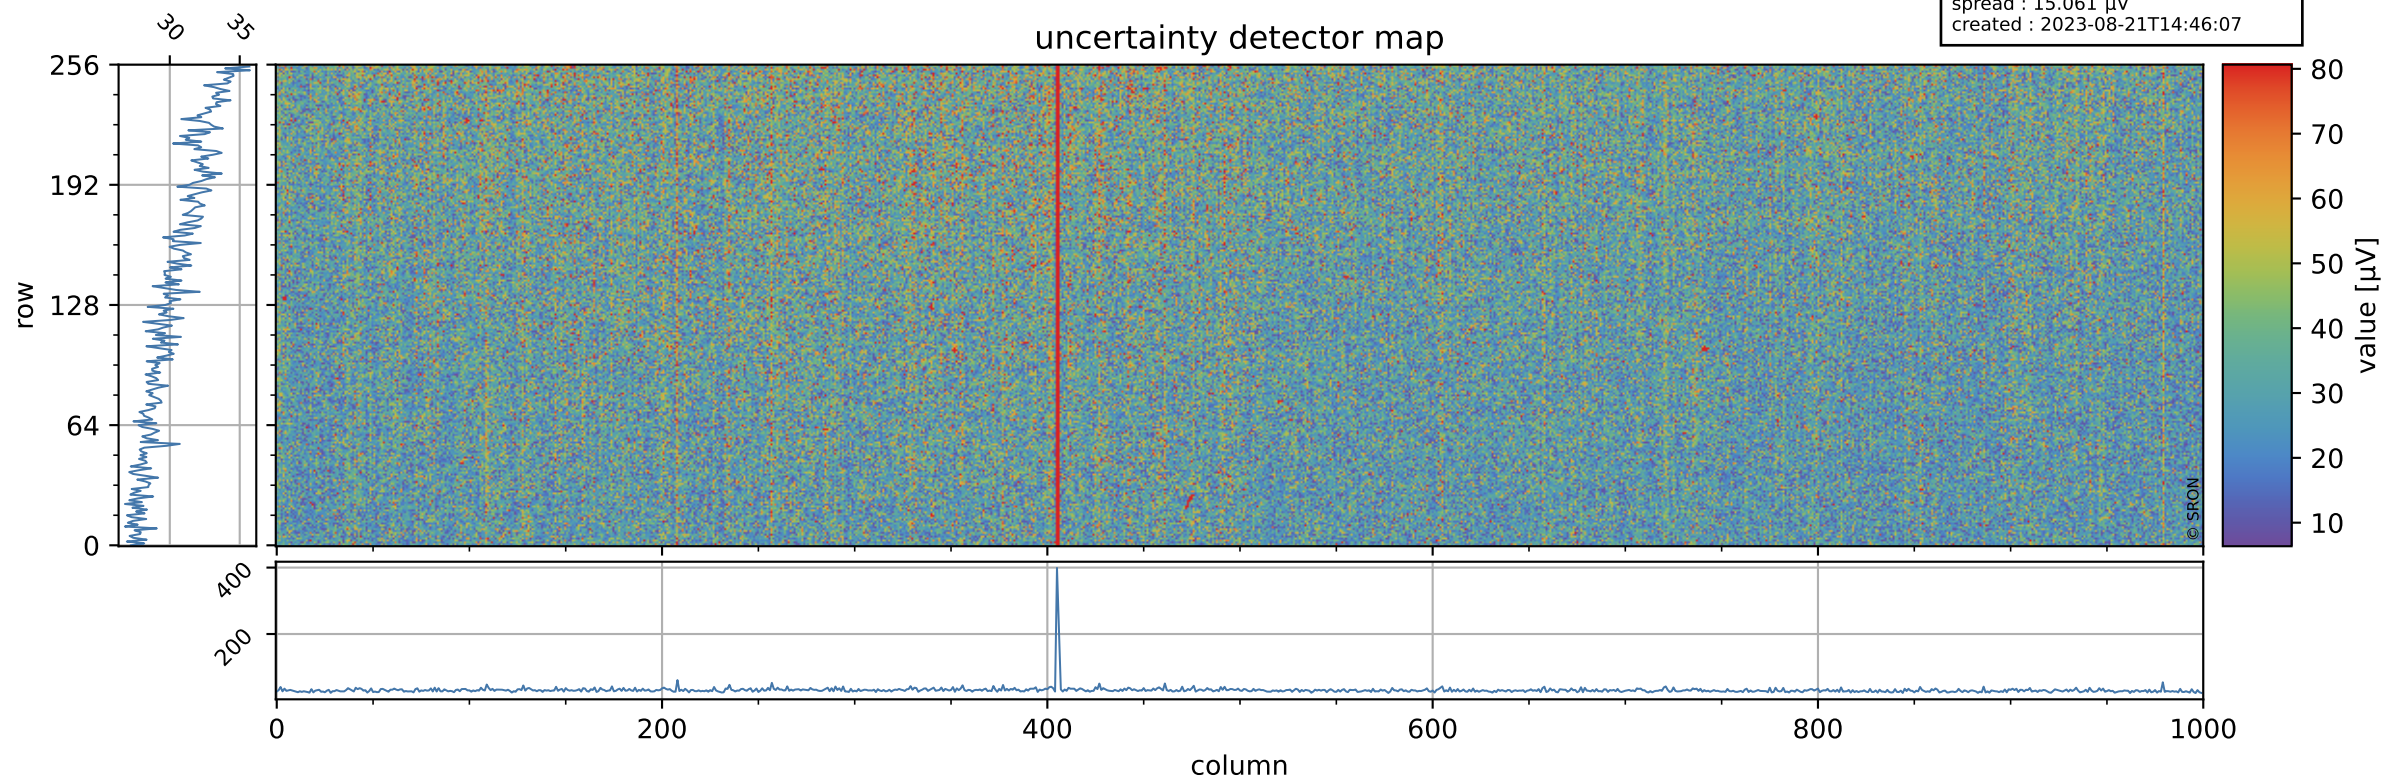

Tropomi SWIR offset (official)

orbits : 20 in [14962, 15007]
coverage : 2020-09-02 / 2020-09-05
median : 0.52594 V
spread : 0.035918 V
created : 2023-08-21T14:46:06

value detector map

Tropomi SWIR offset (official)

orbits : 20 in [14962, 15007]
coverage : 2020-09-02 / 2020-09-05
median : 30.58 μV
spread : 15.061 μV
created : 2023-08-21T14:46:07

Tropomi SWIR offset (official)

value compared with SWIR offset CKD

orbits : 20 in [14962, 15007]
coverage : 2020-09-02 / 2020-09-05
median : -0.085576 mV
spread : 0.38428 mV
created : 2023-08-21T14:46:07

Tropomi SWIR offset (official) ground-tracks of Sentinel-5P

orbits : 20 in [14962, 15007]
coverage : 2020-09-02 / 2020-09-05
created : 2023-08-21T14:46:08

Tropomi SWIR offset (official)

orbits : [2827, 15007]
coverage : 2018-04-30 / 2020-09-05
created : 2023-08-21T14:46:08

trend of detector median & temperatures