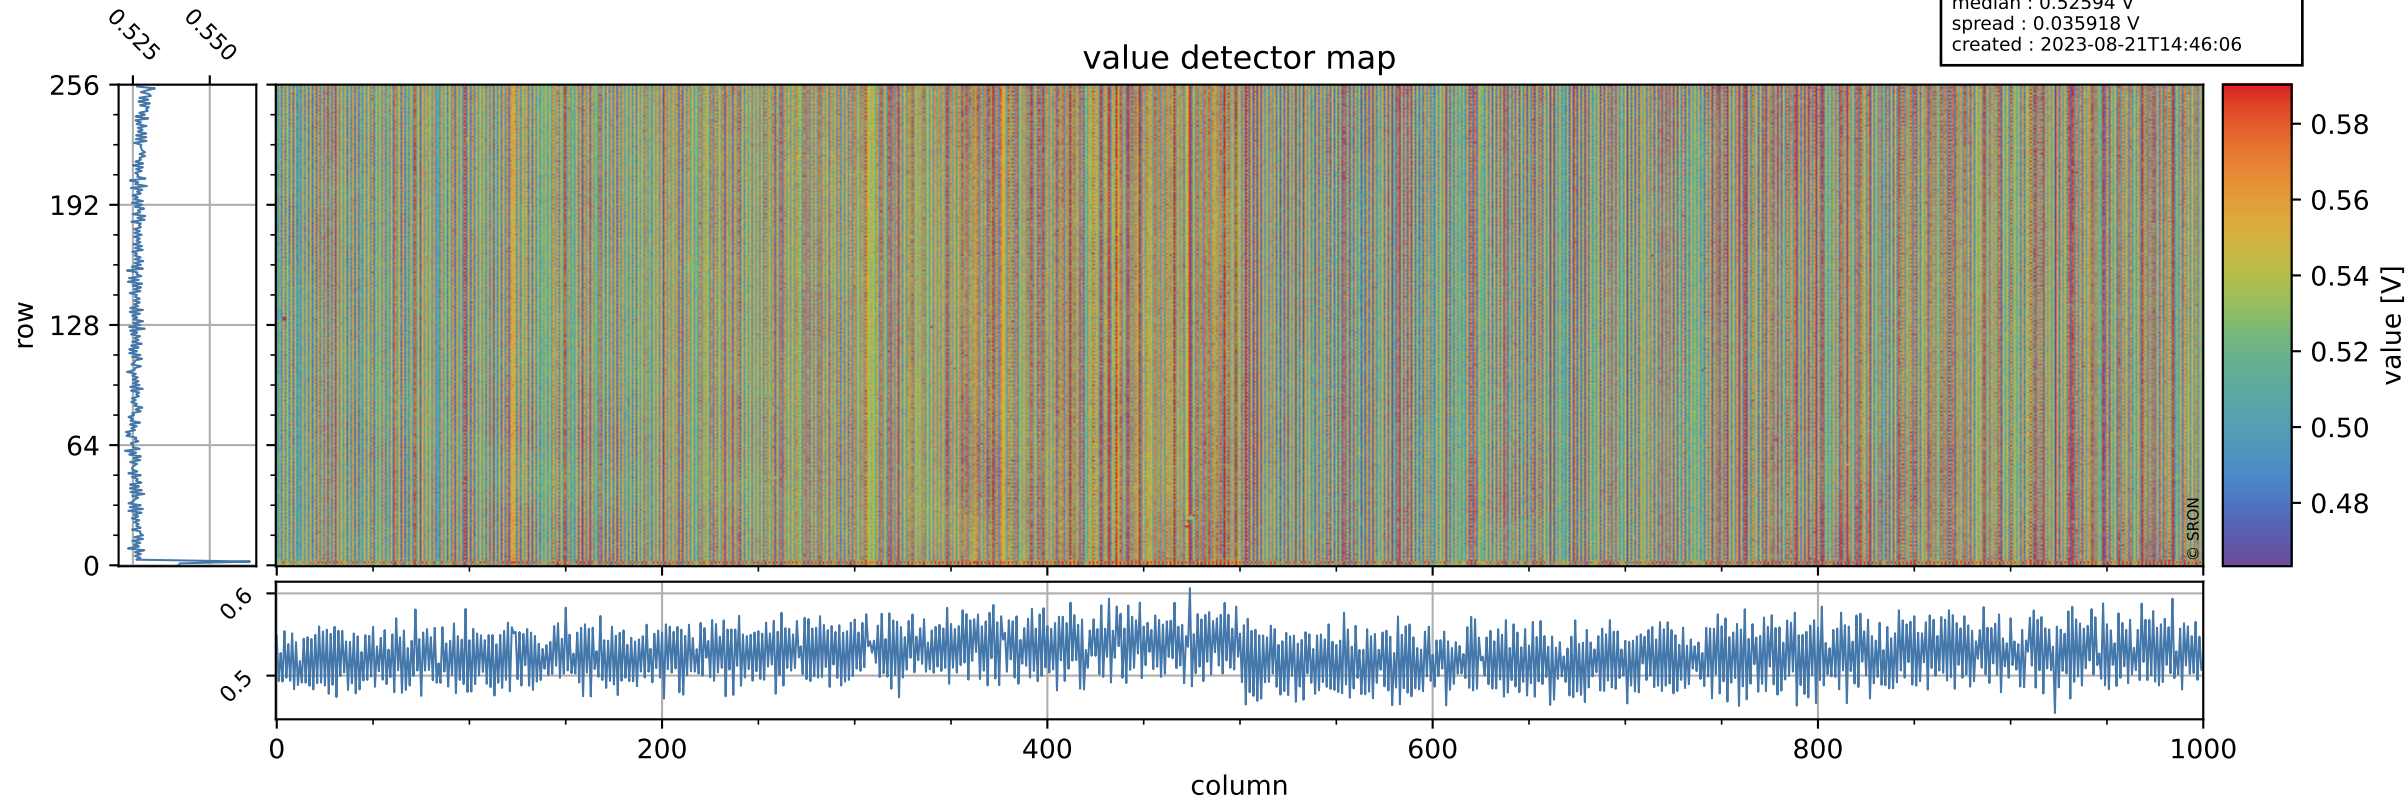

Tropomi SWIR offset (official)

orbits : 20 in [14962, 15007]
coverage : 2020-09-02 / 2020-09-05
median : 0.52594 V
spread : 0.035918 V
created : 2023-08-21T14:46:06

value detector map

Tropomi SWIR offset (official)

orbits : 20 in [14962, 15007]
coverage : 2020-09-02 / 2020-09-05
median : 30.58 μV
spread : 15.061 μV
created : 2023-08-21T14:46:07

Tropomi SWIR offset (official)

value compared with SWIR offset CKD

orbits : 20 in [14962, 15007]
coverage : 2020-09-02 / 2020-09-05
median : -0.085576 mV
spread : 0.38428 mV
created : 2023-08-21T14:46:07

Tropomi SWIR offset (official) ground-tracks of Sentinel-5P

orbits : 20 in [14962, 15007]
coverage : 2020-09-02 / 2020-09-05
created : 2023-08-21T14:46:08

Tropomi SWIR offset (official)

orbits : [2827, 15007]
coverage : 2018-04-30 / 2020-09-05
created : 2023-08-21T14:46:08

trend of detector median & temperatures