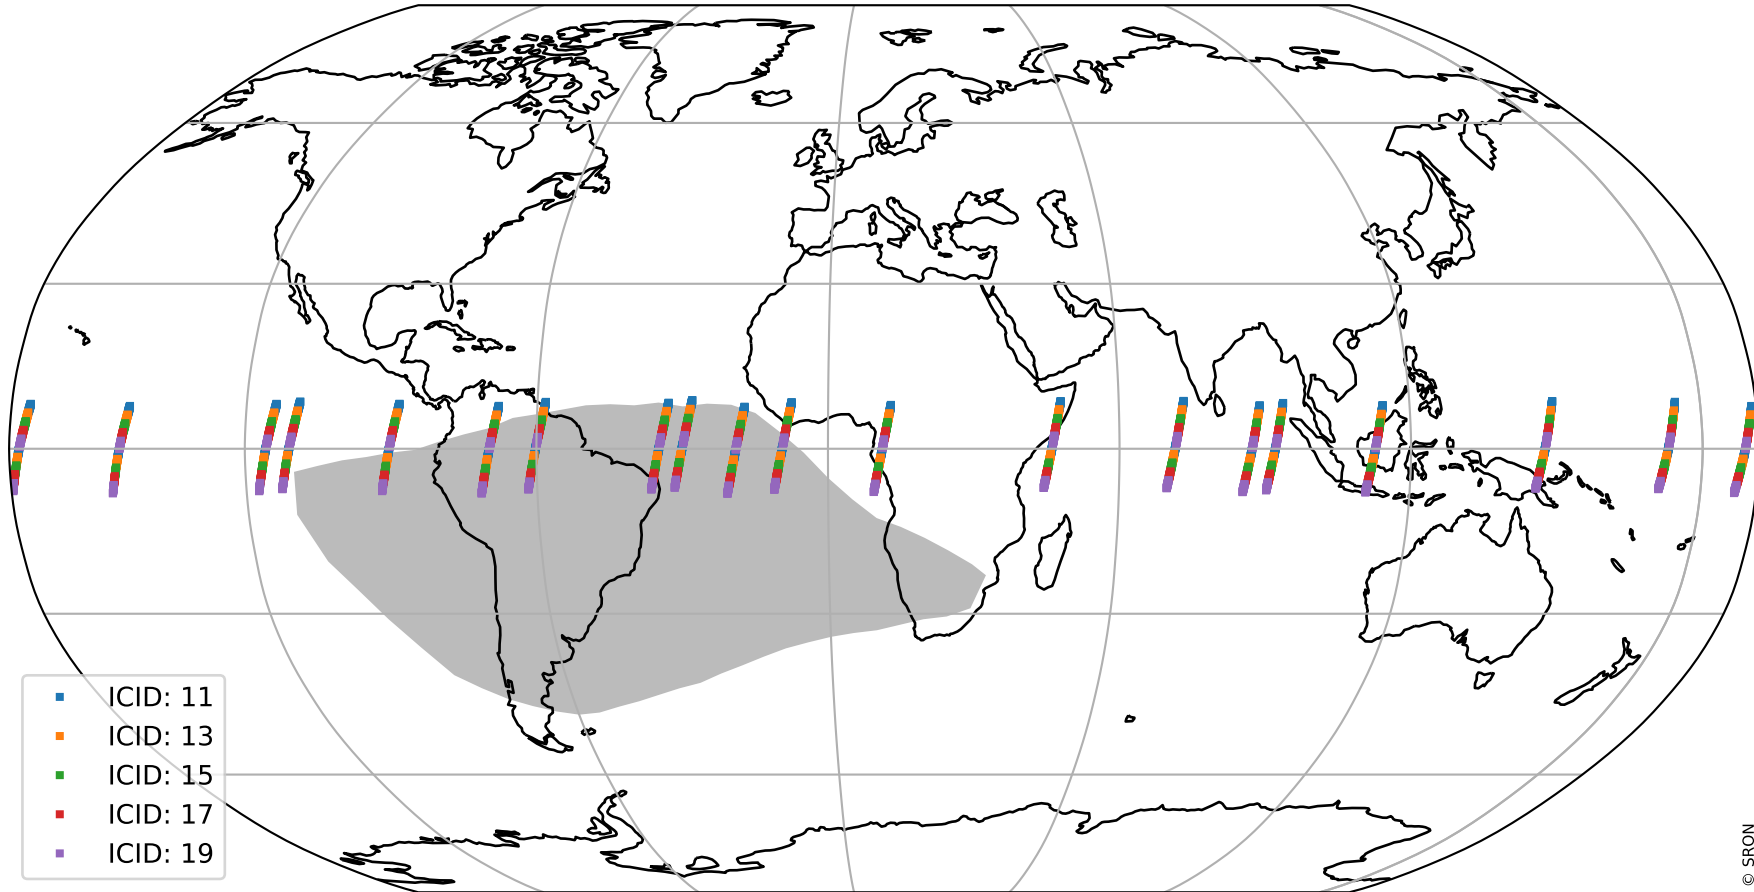

Tropomi SWIR offset (official)

orbits : 20 in [14962, 15007]
coverage : 2020-09-02 / 2020-09-05
median : 0.52594 V
spread : 0.035918 V
created : 2023-08-21T14:46:06

value detector map

Tropomi SWIR offset (official)

orbits : 20 in [14962, 15007]
coverage : 2020-09-02 / 2020-09-05
median : 30.58 μV
spread : 15.061 μV
created : 2023-08-21T14:46:07

Tropomi SWIR offset (official)

value compared with SWIR offset CKD

orbits : 20 in [14962, 15007]
coverage : 2020-09-02 / 2020-09-05
median : -0.085576 mV
spread : 0.38428 mV
created : 2023-08-21T14:46:07

Tropomi SWIR offset (official) ground-tracks of Sentinel-5P

orbits : 20 in [14962, 15007]
coverage : 2020-09-02 / 2020-09-05
created : 2023-08-21T14:46:08

Tropomi SWIR offset (official)

orbits : [2827, 15007]
coverage : 2018-04-30 / 2020-09-05
created : 2023-08-21T14:46:08