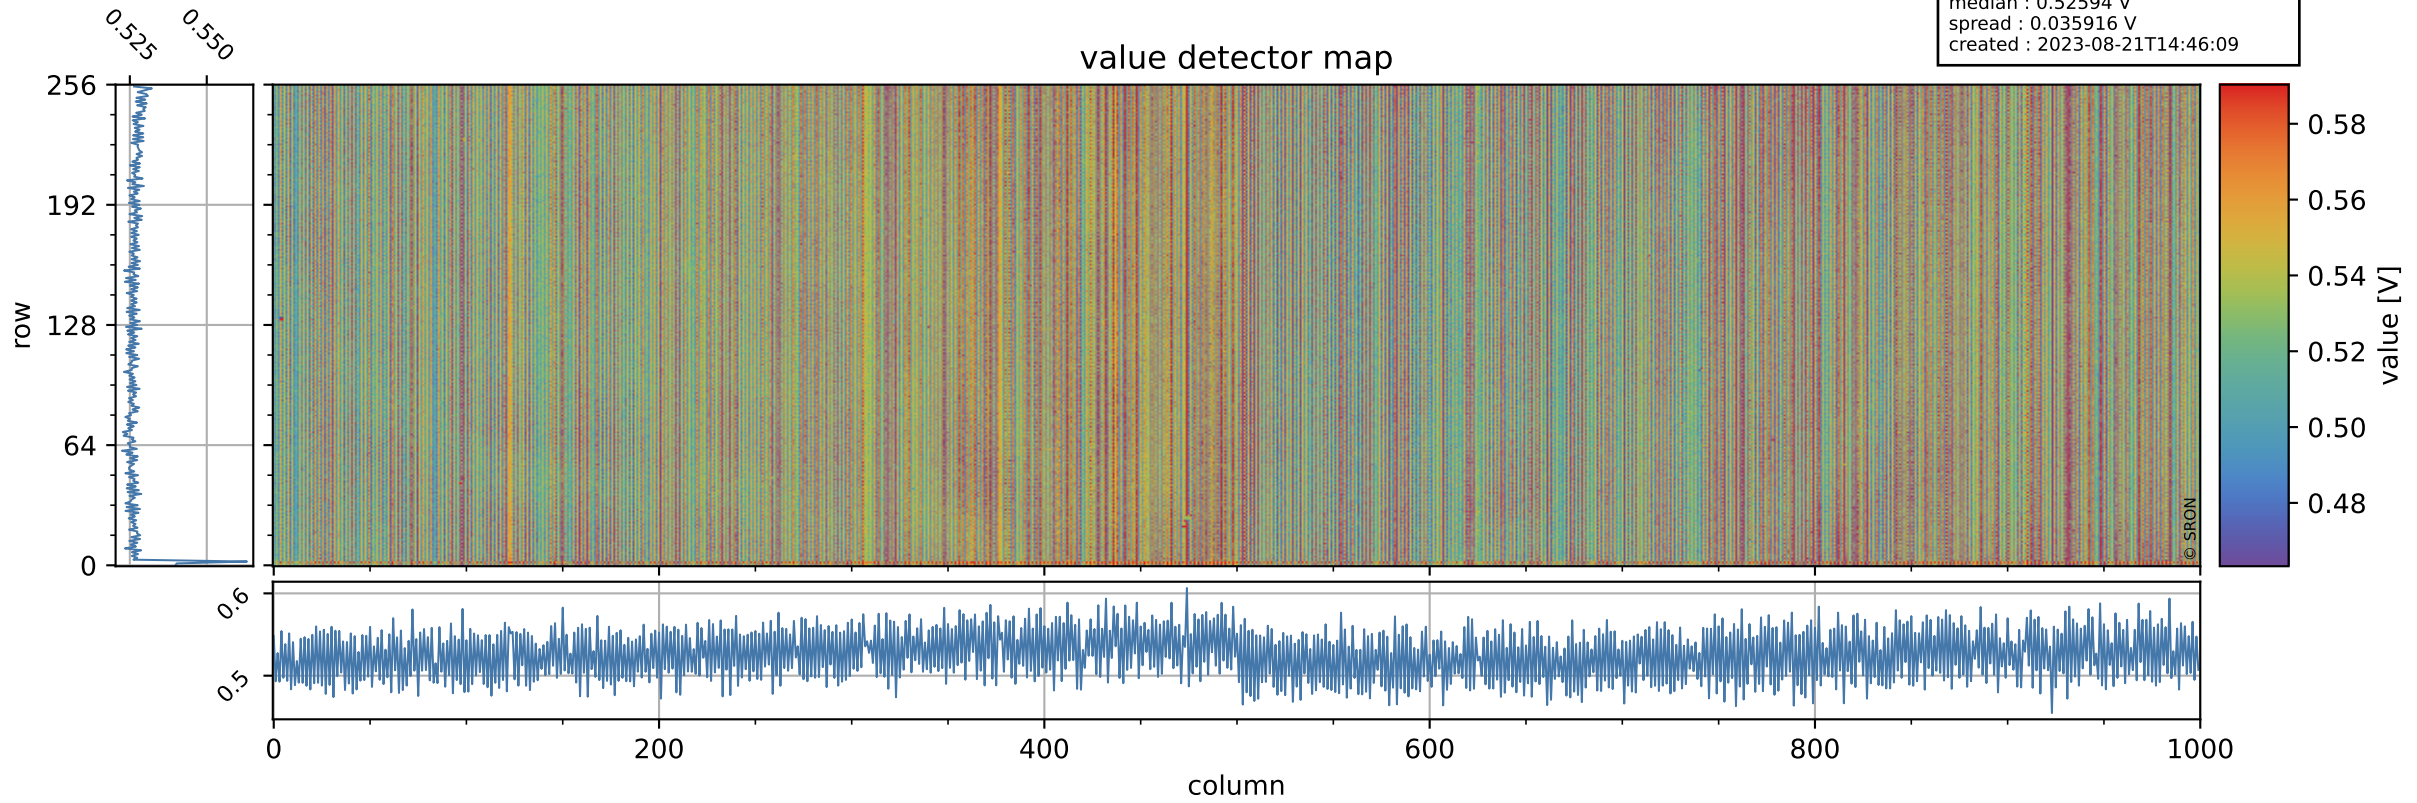

# Tropomi SWIR offset (official)

orbits : 19 in [14977, 15022]  
coverage : 2020-09-03 / 2020-09-06  
median : 0.52594 V  
spread : 0.035916 V  
created : 2023-08-21T14:46:09

## value detector map

# Tropomi SWIR offset (official)

orbits : 19 in [14977, 15022]  
coverage : 2020-09-03 / 2020-09-06  
median : 31.153  $\mu\text{V}$   
spread : 15.346  $\mu\text{V}$   
created : 2023-08-21T14:46:10

# Tropomi SWIR offset (official) ground-tracks of Sentinel-5P

orbits : 19 in [14977, 15022]  
coverage : 2020-09-03 / 2020-09-06  
created : 2023-08-21T14:46:11