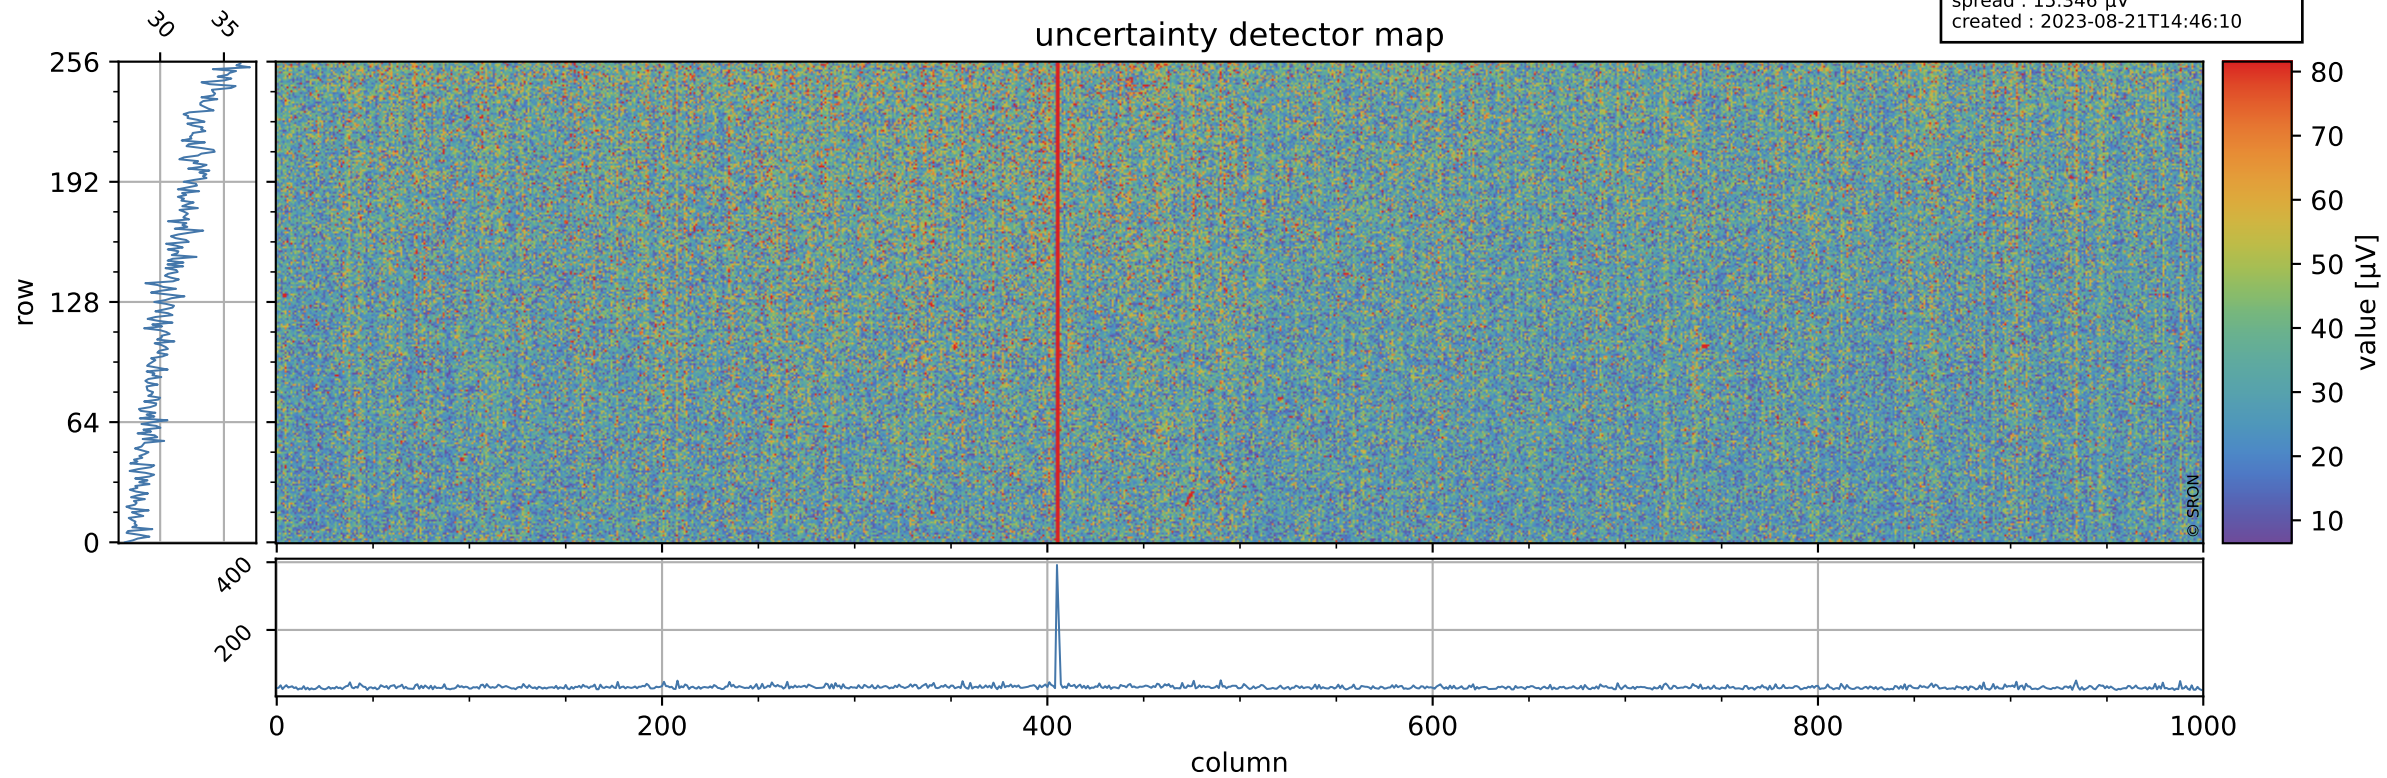

# Tropomi SWIR offset (official)

orbits : 19 in [14977, 15022]  
coverage : 2020-09-03 / 2020-09-06  
median : 0.52594 V  
spread : 0.035916 V  
created : 2023-08-21T14:46:09

## value detector map

# Tropomi SWIR offset (official)

orbits : 19 in [14977, 15022]  
coverage : 2020-09-03 / 2020-09-06  
median : 31.153  $\mu\text{V}$   
spread : 15.346  $\mu\text{V}$   
created : 2023-08-21T14:46:10

# Tropomi SWIR offset (official) ground-tracks of Sentinel-5P

orbits : 19 in [14977, 15022]  
coverage : 2020-09-03 / 2020-09-06  
created : 2023-08-21T14:46:11