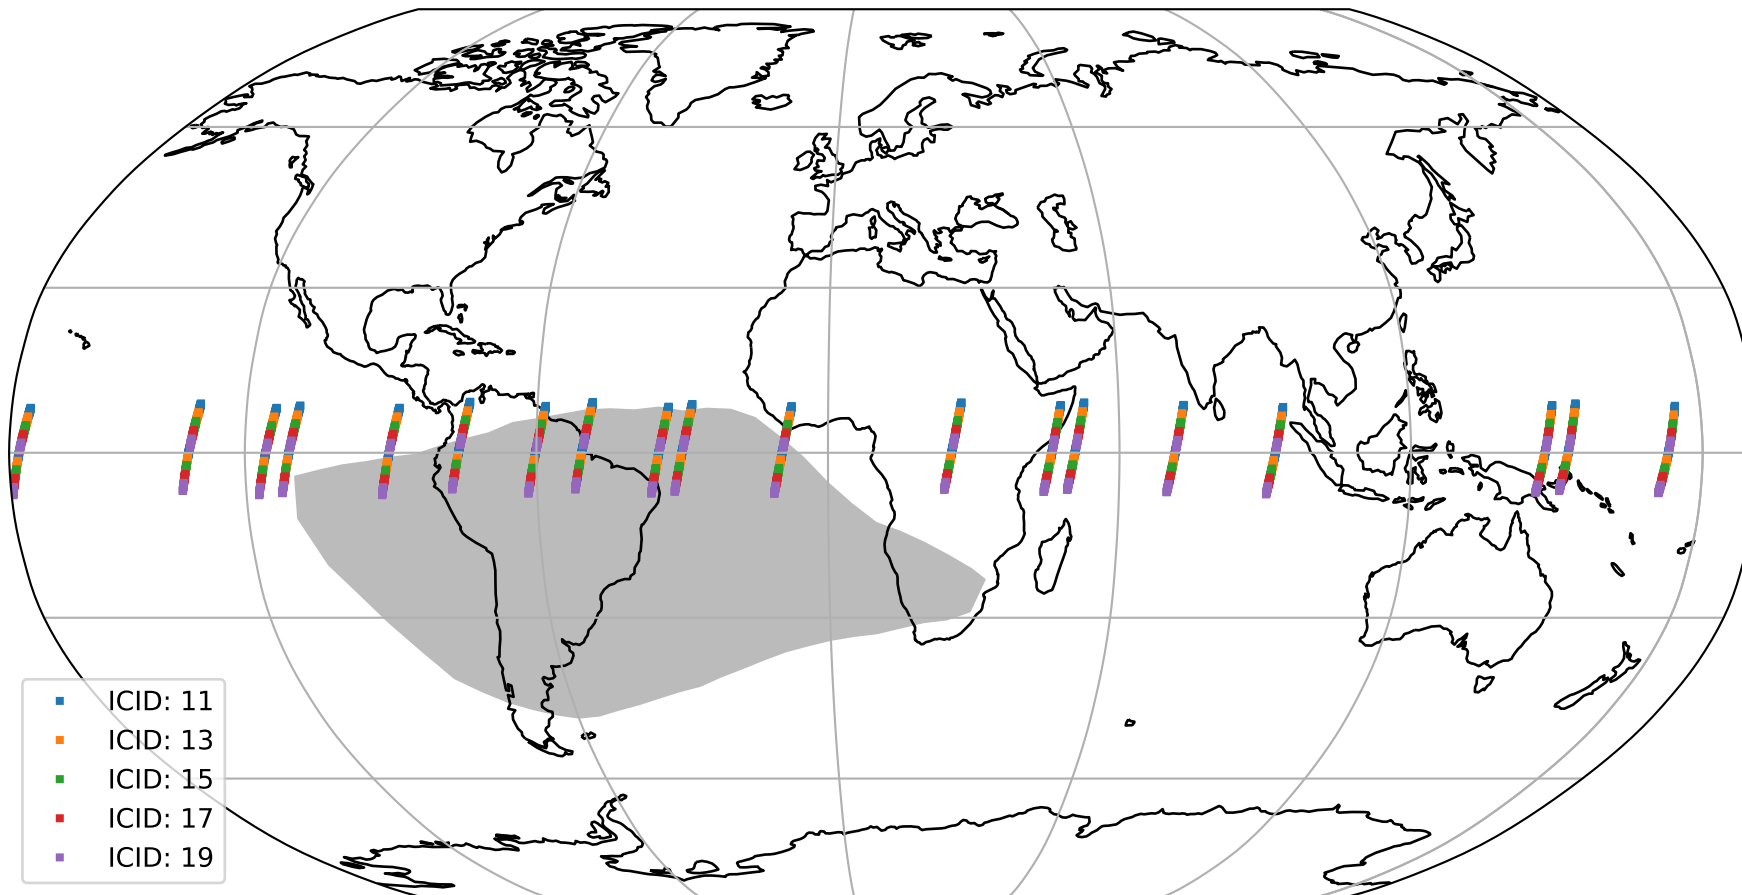

# Tropomi SWIR offset (official)

orbits : 19 in [14977, 15022]  
coverage : 2020-09-03 / 2020-09-06  
median : 31.153  $\mu\text{V}$   
spread : 15.346  $\mu\text{V}$   
created : 2023-08-21T14:46:10

# Tropomi SWIR offset (official)

orbits : 19 in [14977, 15022]  
coverage : 2020-09-03 / 2020-09-06  
median : -0.081385 mV  
spread : 0.38316 mV  
created : 2023-08-21T14:46:10

value compared with SWIR offset CKD

# Tropomi SWIR offset (official) ground-tracks of Sentinel-5P

orbits : 19 in [14977, 15022]  
coverage : 2020-09-03 / 2020-09-06  
created : 2023-08-21T14:46:11

# Tropomi SWIR offset (official)

orbits : [2827, 15022]  
coverage : 2018-04-30 / 2020-09-06  
created : 2023-08-21T14:46:11