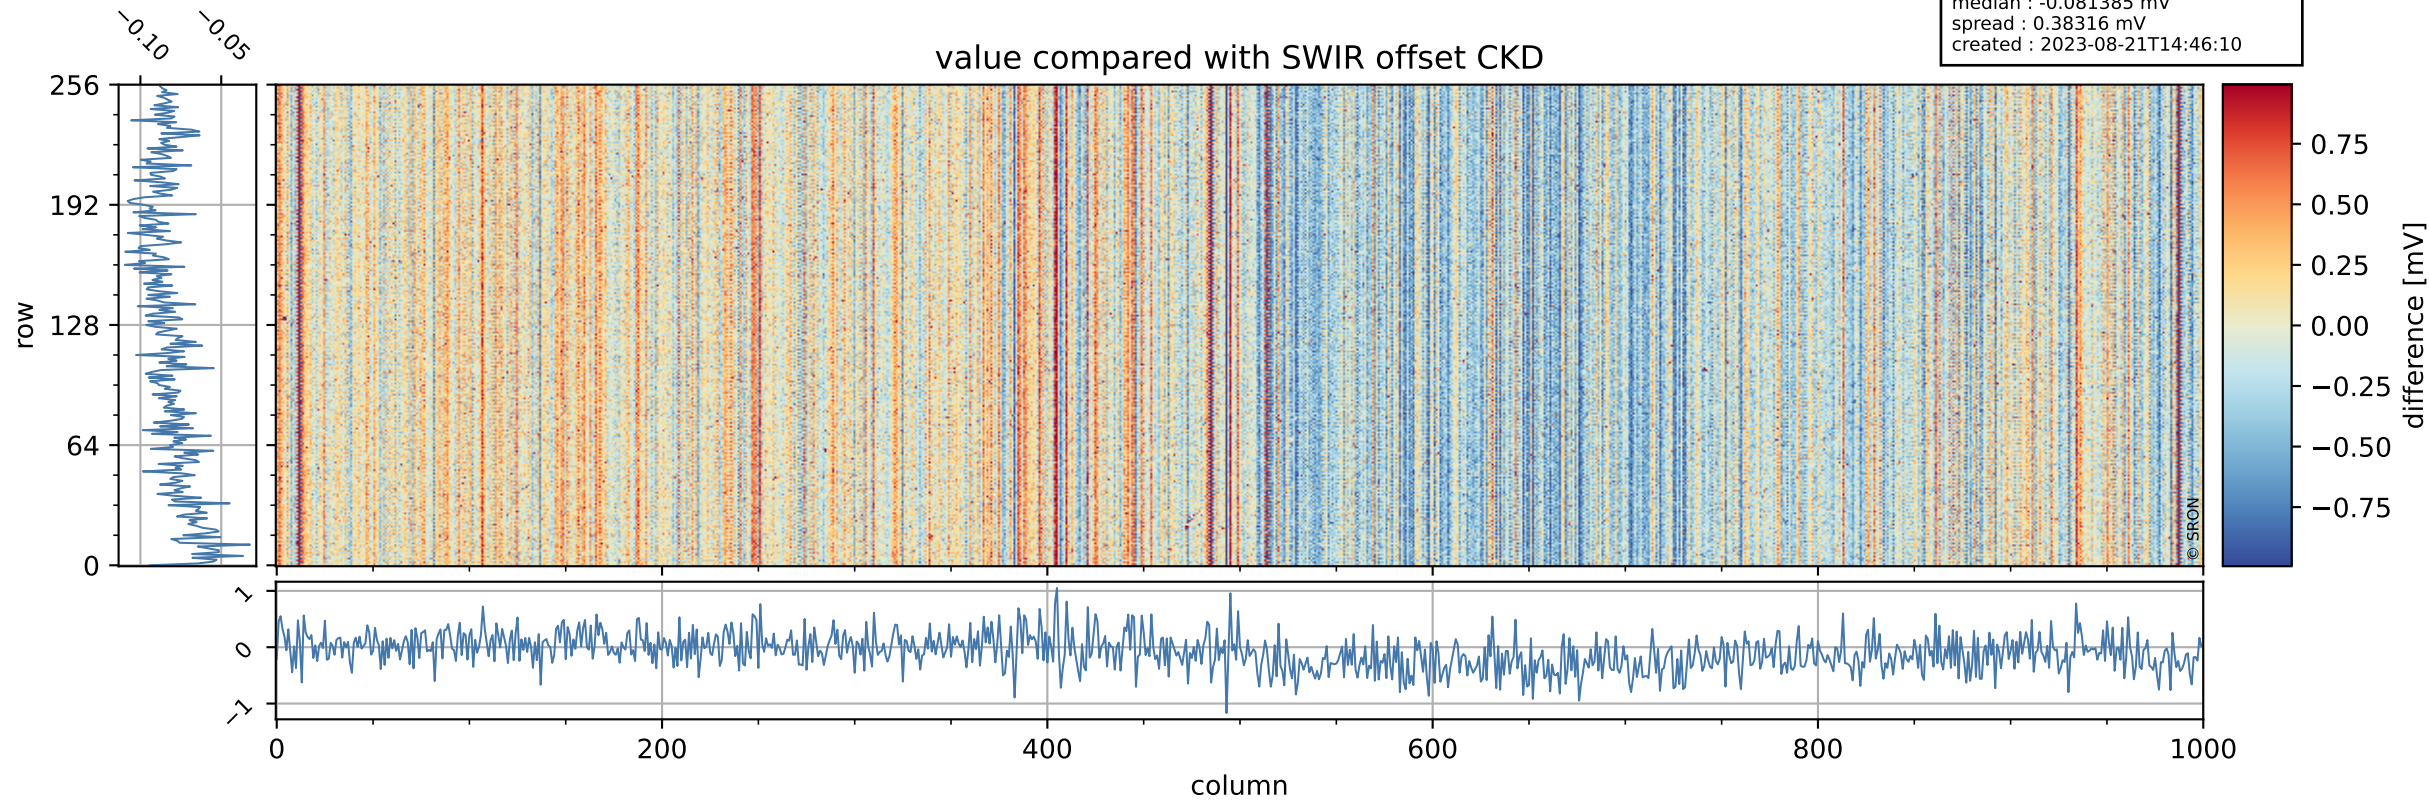

## value detector map

# Tropomi SWIR offset (official)

orbits : 19 in [14977, 15022]  
coverage : 2020-09-03 / 2020-09-06  
median : 31.153  $\mu\text{V}$   
spread : 15.346  $\mu\text{V}$   
created : 2023-08-21T14:46:10

# Tropomi SWIR offset (official)

orbits : 19 in [14977, 15022]  
coverage : 2020-09-03 / 2020-09-06  
median : -0.081385 mV  
spread : 0.38316 mV  
created : 2023-08-21T14:46:10

value compared with SWIR offset CKD

# Tropomi SWIR offset (official) ground-tracks of Sentinel-5P

orbits : 19 in [14977, 15022]  
coverage : 2020-09-03 / 2020-09-06  
created : 2023-08-21T14:46:11