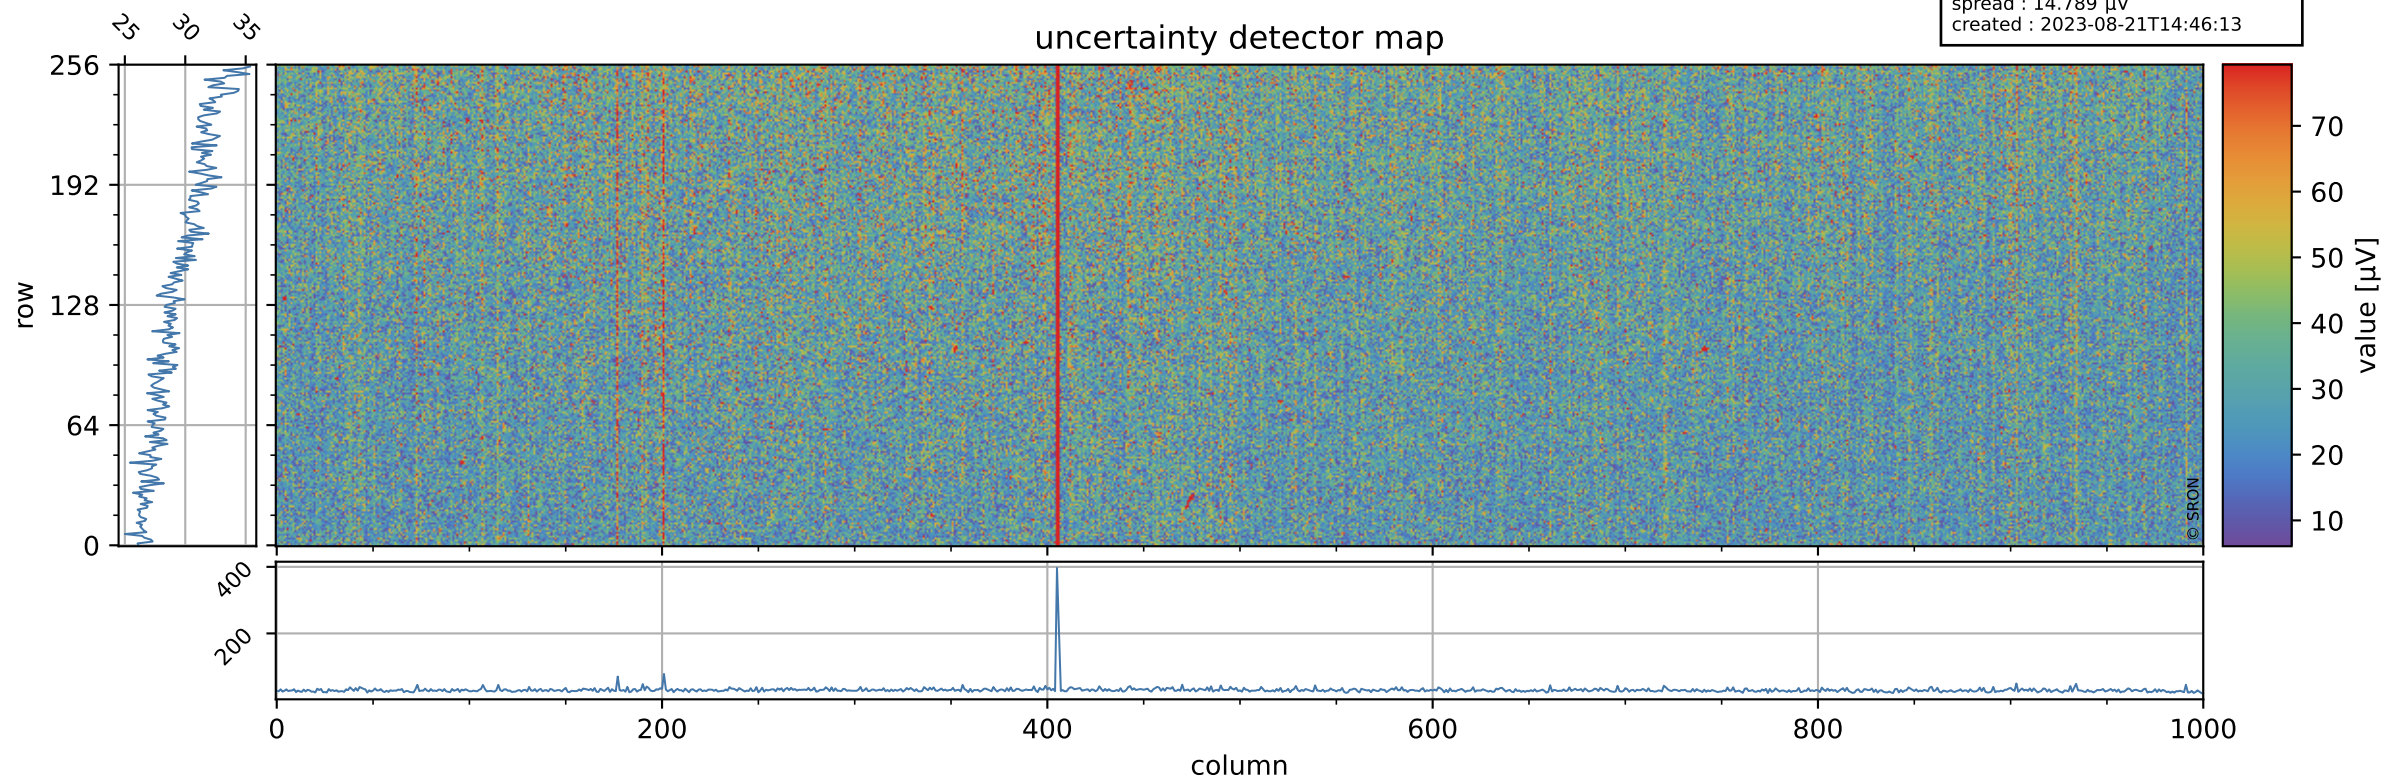

Tropomi SWIR offset (official)

orbits : 20 in [14992, 15037]
coverage : 2020-09-04 / 2020-09-07
median : 0.52594 V
spread : 0.035916 V
created : 2023-08-21T14:46:12

value detector map

Tropomi SWIR offset (official)

orbits : 20 in [14992, 15037]
coverage : 2020-09-04 / 2020-09-07
median : 29.679 μV
spread : 14.789 μV
created : 2023-08-21T14:46:13

Tropomi SWIR offset (official)

value compared with SWIR offset CKD

orbits : 20 in [14992, 15037]
coverage : 2020-09-04 / 2020-09-07
median : -0.080309 mV
spread : 0.38701 mV
created : 2023-08-21T14:46:13

Tropomi SWIR offset (official) ground-tracks of Sentinel-5P

orbits : 20 in [14992, 15037]
coverage : 2020-09-04 / 2020-09-07
created : 2023-08-21T14:46:14

Tropomi SWIR offset (official)

orbits : [2827, 15037]
coverage : 2018-04-30 / 2020-09-07
created : 2023-08-21T14:46:14

trend of detector median & temperatures