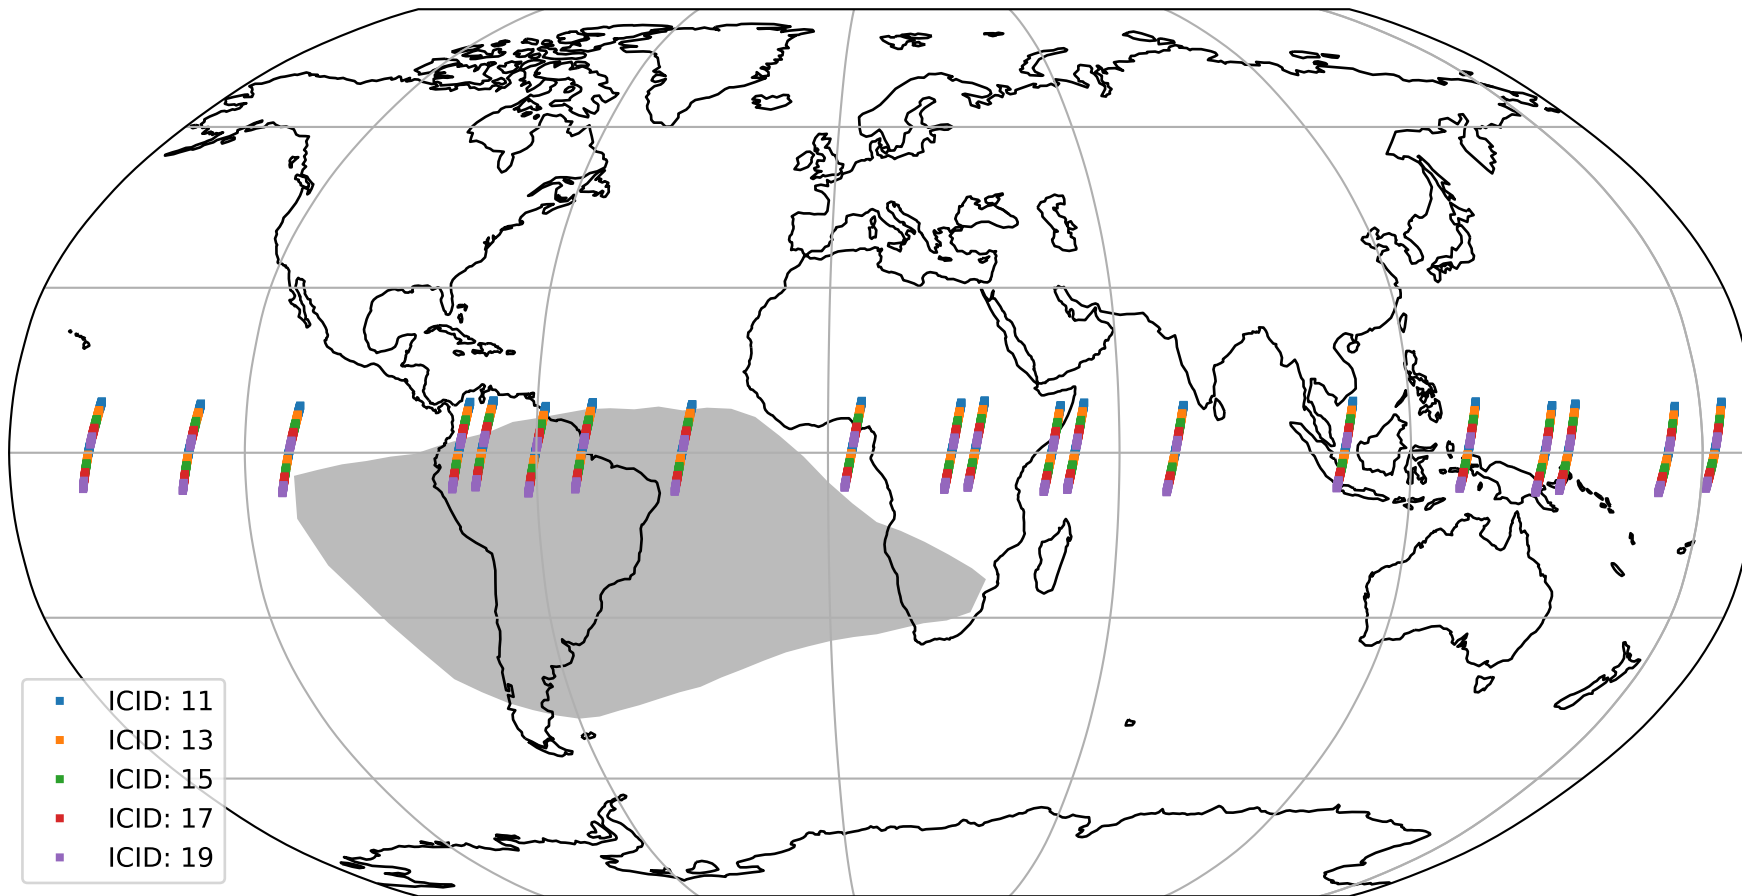

Tropomi SWIR offset (official)

orbits : 20 in [14992, 15037]
coverage : 2020-09-04 / 2020-09-07
median : 0.52594 V
spread : 0.035916 V
created : 2023-08-21T14:46:12

value detector map

Tropomi SWIR offset (official)

orbits : 20 in [14992, 15037]
coverage : 2020-09-04 / 2020-09-07
median : 29.679 μV
spread : 14.789 μV
created : 2023-08-21T14:46:13

Tropomi SWIR offset (official)

value compared with SWIR offset CKD

orbits : 20 in [14992, 15037]
coverage : 2020-09-04 / 2020-09-07
median : -0.080309 mV
spread : 0.38701 mV
created : 2023-08-21T14:46:13

Tropomi SWIR offset (official) ground-tracks of Sentinel-5P

orbits : 20 in [14992, 15037]
coverage : 2020-09-04 / 2020-09-07
created : 2023-08-21T14:46:14

Tropomi SWIR offset (official)

orbits : [2827, 15037]
coverage : 2018-04-30 / 2020-09-07
created : 2023-08-21T14:46:14

trend of detector median & temperatures