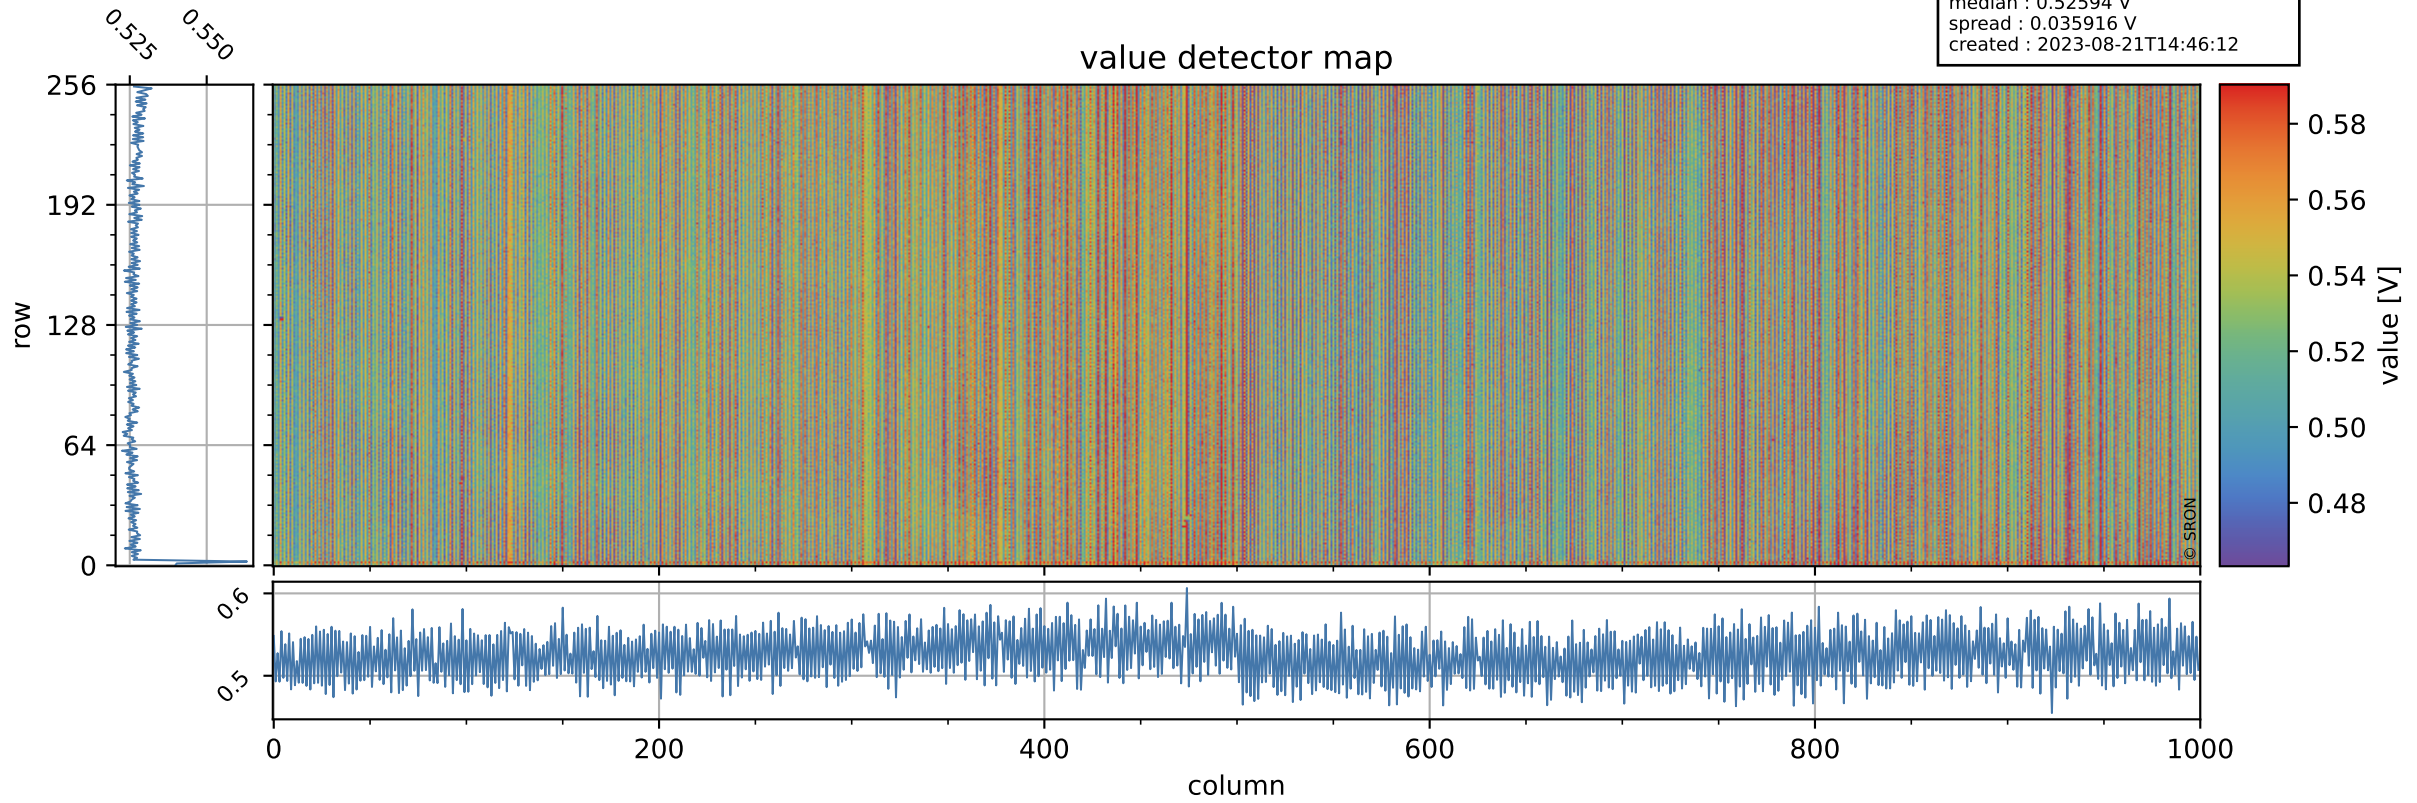

Tropomi SWIR offset (official)

orbits : 20 in [14992, 15037]
coverage : 2020-09-04 / 2020-09-07
median : 0.52594 V
spread : 0.035916 V
created : 2023-08-21T14:46:12

value detector map

Tropomi SWIR offset (official)

orbits : 20 in [14992, 15037]
coverage : 2020-09-04 / 2020-09-07
median : 29.679 μV
spread : 14.789 μV
created : 2023-08-21T14:46:13

Tropomi SWIR offset (official)

value compared with SWIR offset CKD

orbits : 20 in [14992, 15037]
coverage : 2020-09-04 / 2020-09-07
median : -0.080309 mV
spread : 0.38701 mV
created : 2023-08-21T14:46:13

Tropomi SWIR offset (official) ground-tracks of Sentinel-5P

orbits : 20 in [14992, 15037]
coverage : 2020-09-04 / 2020-09-07
created : 2023-08-21T14:46:14

Tropomi SWIR offset (official)

orbits : [2827, 15037]
coverage : 2018-04-30 / 2020-09-07
created : 2023-08-21T14:46:14

trend of detector median & temperatures