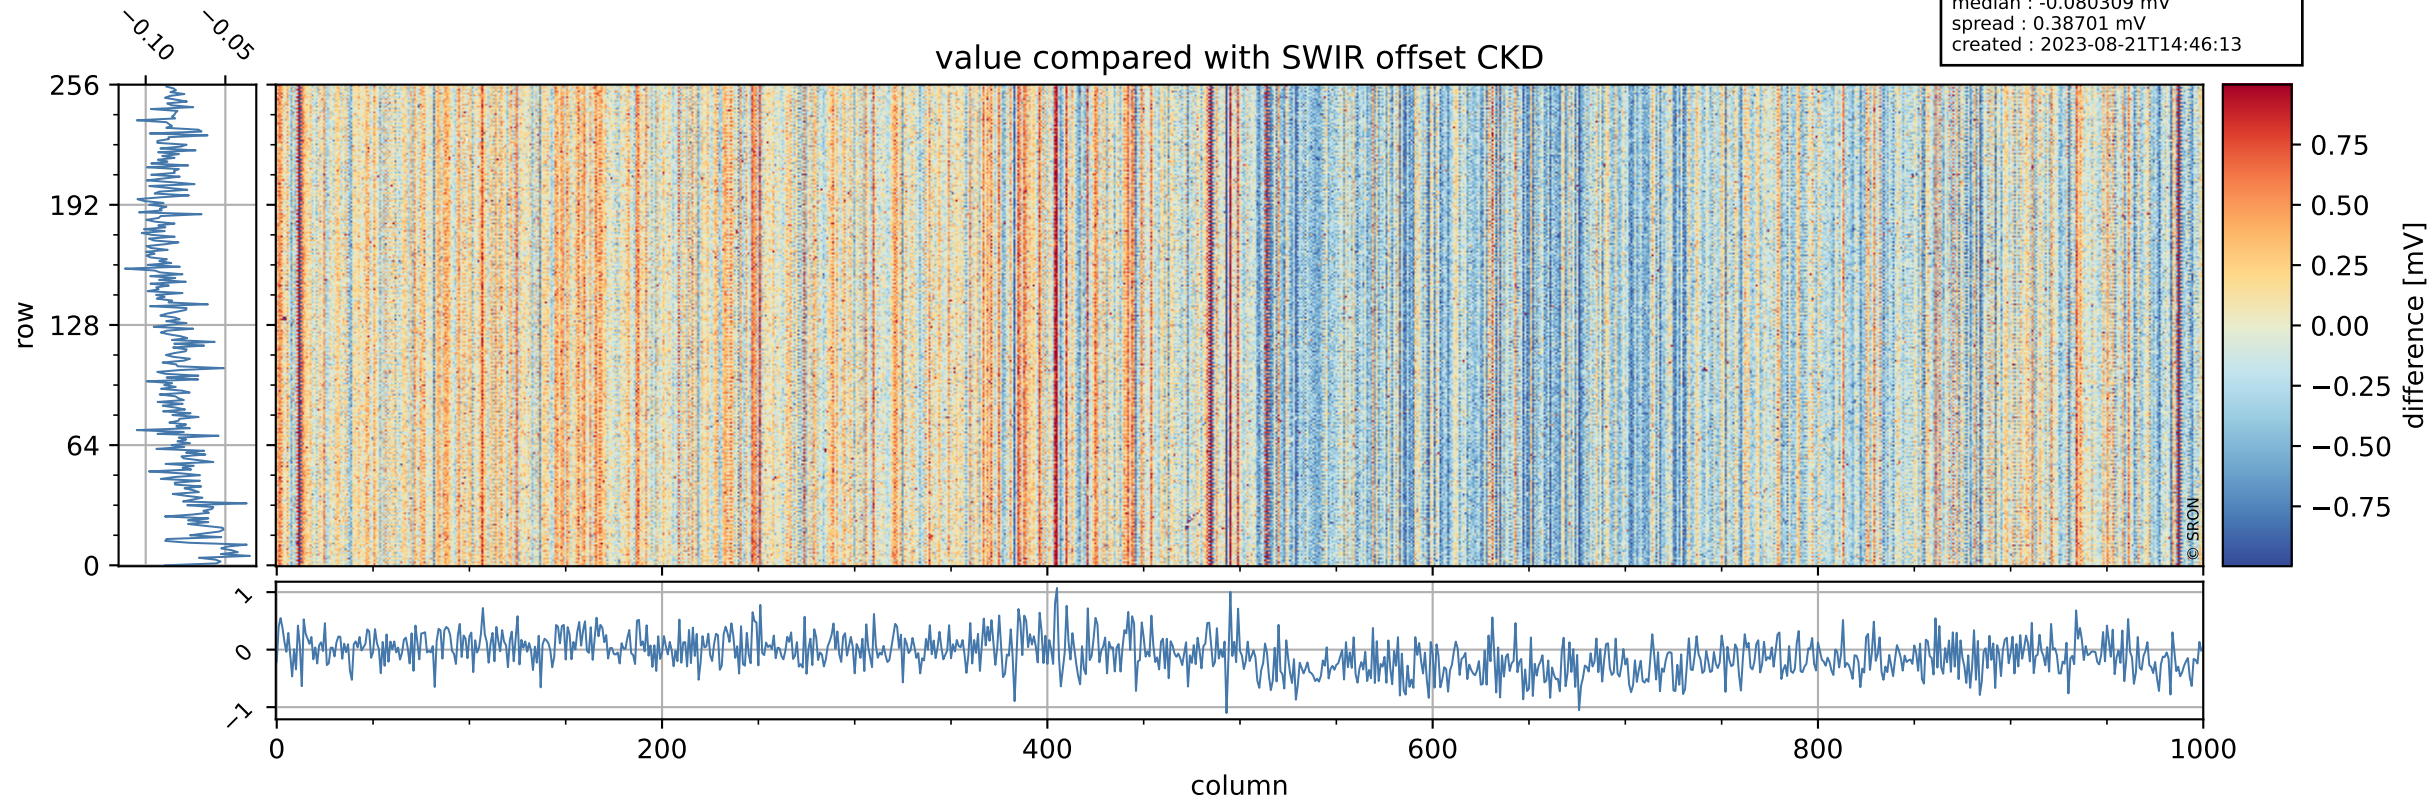

Tropomi SWIR offset (official)

orbits : 20 in [14992, 15037]
coverage : 2020-09-04 / 2020-09-07
median : 0.52594 V
spread : 0.035916 V
created : 2023-08-21T14:46:12

value detector map

Tropomi SWIR offset (official)

orbits : 20 in [14992, 15037]
coverage : 2020-09-04 / 2020-09-07
median : 29.679 μV
spread : 14.789 μV
created : 2023-08-21T14:46:13

Tropomi SWIR offset (official)

value compared with SWIR offset CKD

orbits : 20 in [14992, 15037]
coverage : 2020-09-04 / 2020-09-07
median : -0.080309 mV
spread : 0.38701 mV
created : 2023-08-21T14:46:13

Tropomi SWIR offset (official) ground-tracks of Sentinel-5P

orbits : 20 in [14992, 15037]
coverage : 2020-09-04 / 2020-09-07
created : 2023-08-21T14:46:14

Tropomi SWIR offset (official)

orbits : [2827, 15037]
coverage : 2018-04-30 / 2020-09-07
created : 2023-08-21T14:46:14

trend of detector median & temperatures