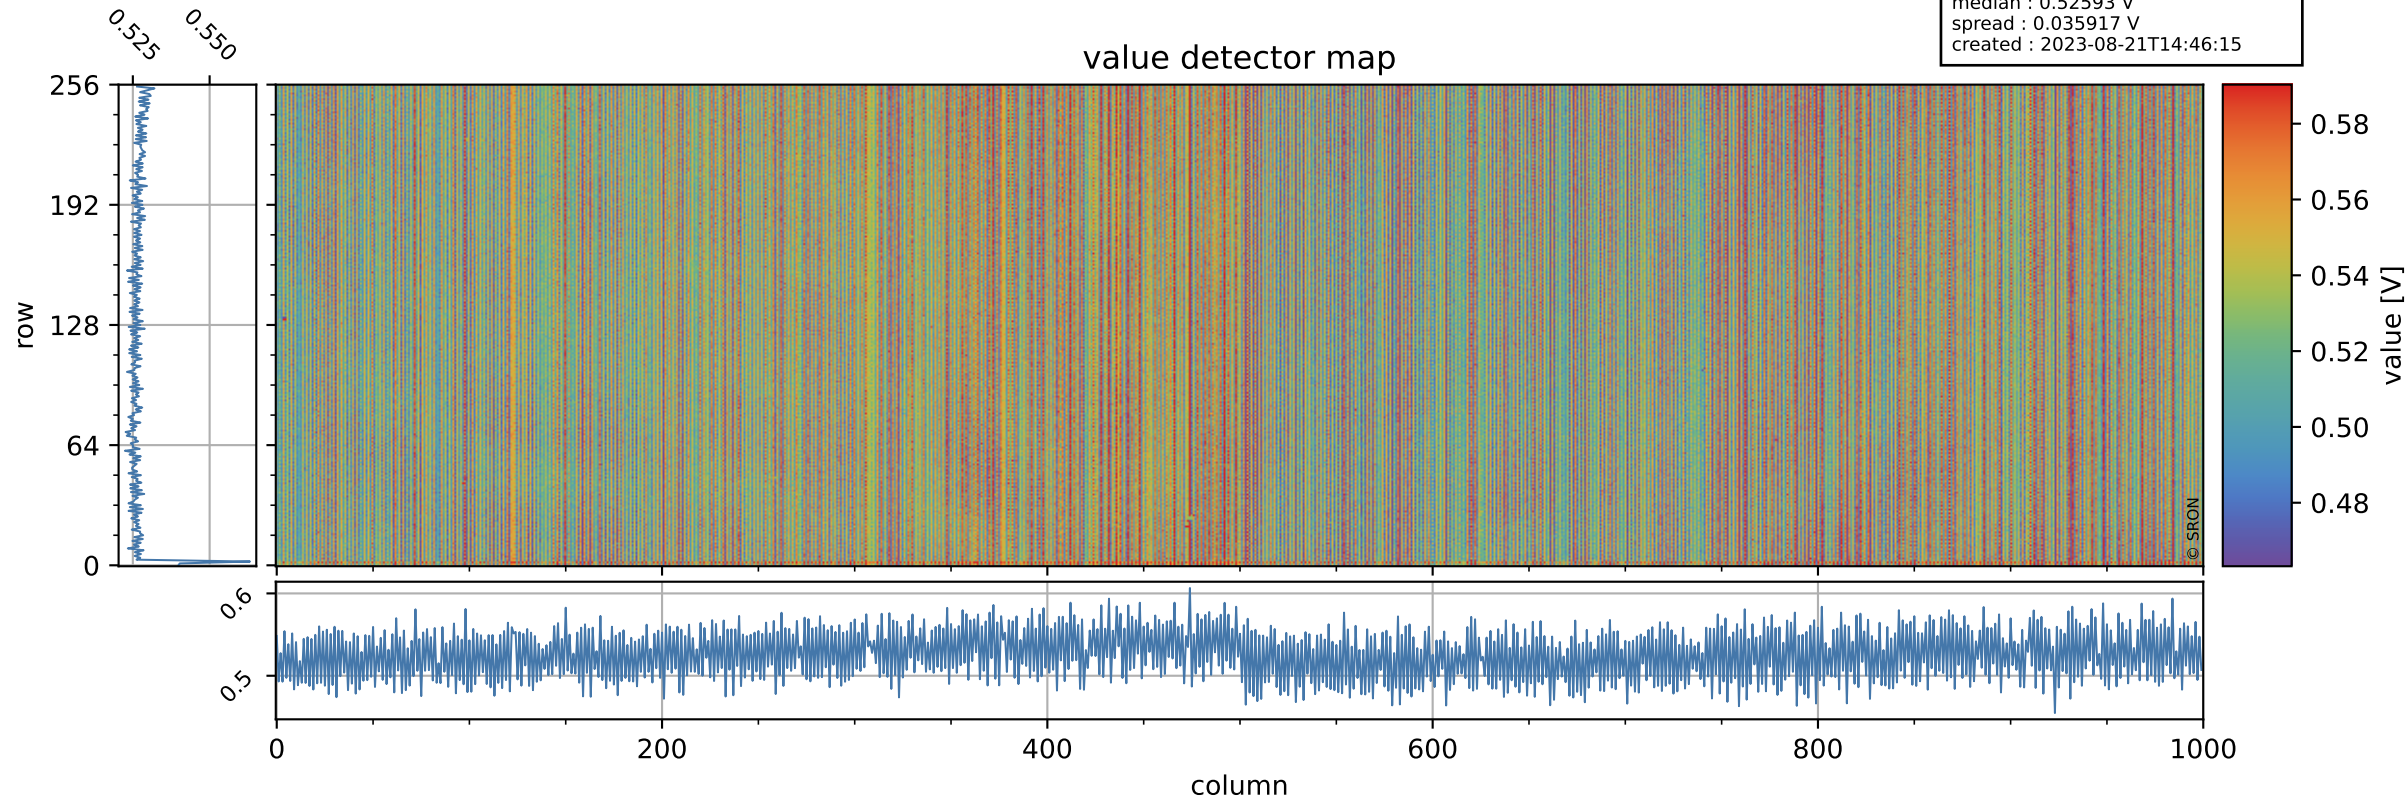

Tropomi SWIR offset (official)

orbits : 19 in [15007, 15052]
coverage : 2020-09-05 / 2020-09-08
median : 0.52593 V
spread : 0.035917 V
created : 2023-08-21T14:46:15

value detector map

Tropomi SWIR offset (official)

orbits : 19 in [15007, 15052]
coverage : 2020-09-05 / 2020-09-08
median : 30.114 μV
spread : 14.944 μV
created : 2023-08-21T14:46:16

Tropomi SWIR offset (official)

value compared with SWIR offset CKD

orbits : 19 in [15007, 15052]
coverage : 2020-09-05 / 2020-09-08
median : -0.085238 mV
spread : 0.38893 mV
created : 2023-08-21T14:46:16

Tropomi SWIR offset (official) ground-tracks of Sentinel-5P

orbits : 19 in [15007, 15052]
coverage : 2020-09-05 / 2020-09-08
created : 2023-08-21T14:46:17

Tropomi SWIR offset (official)

orbits : [2827, 15052]
coverage : 2018-04-30 / 2020-09-08
created : 2023-08-21T14:46:17

trend of detector median & temperatures