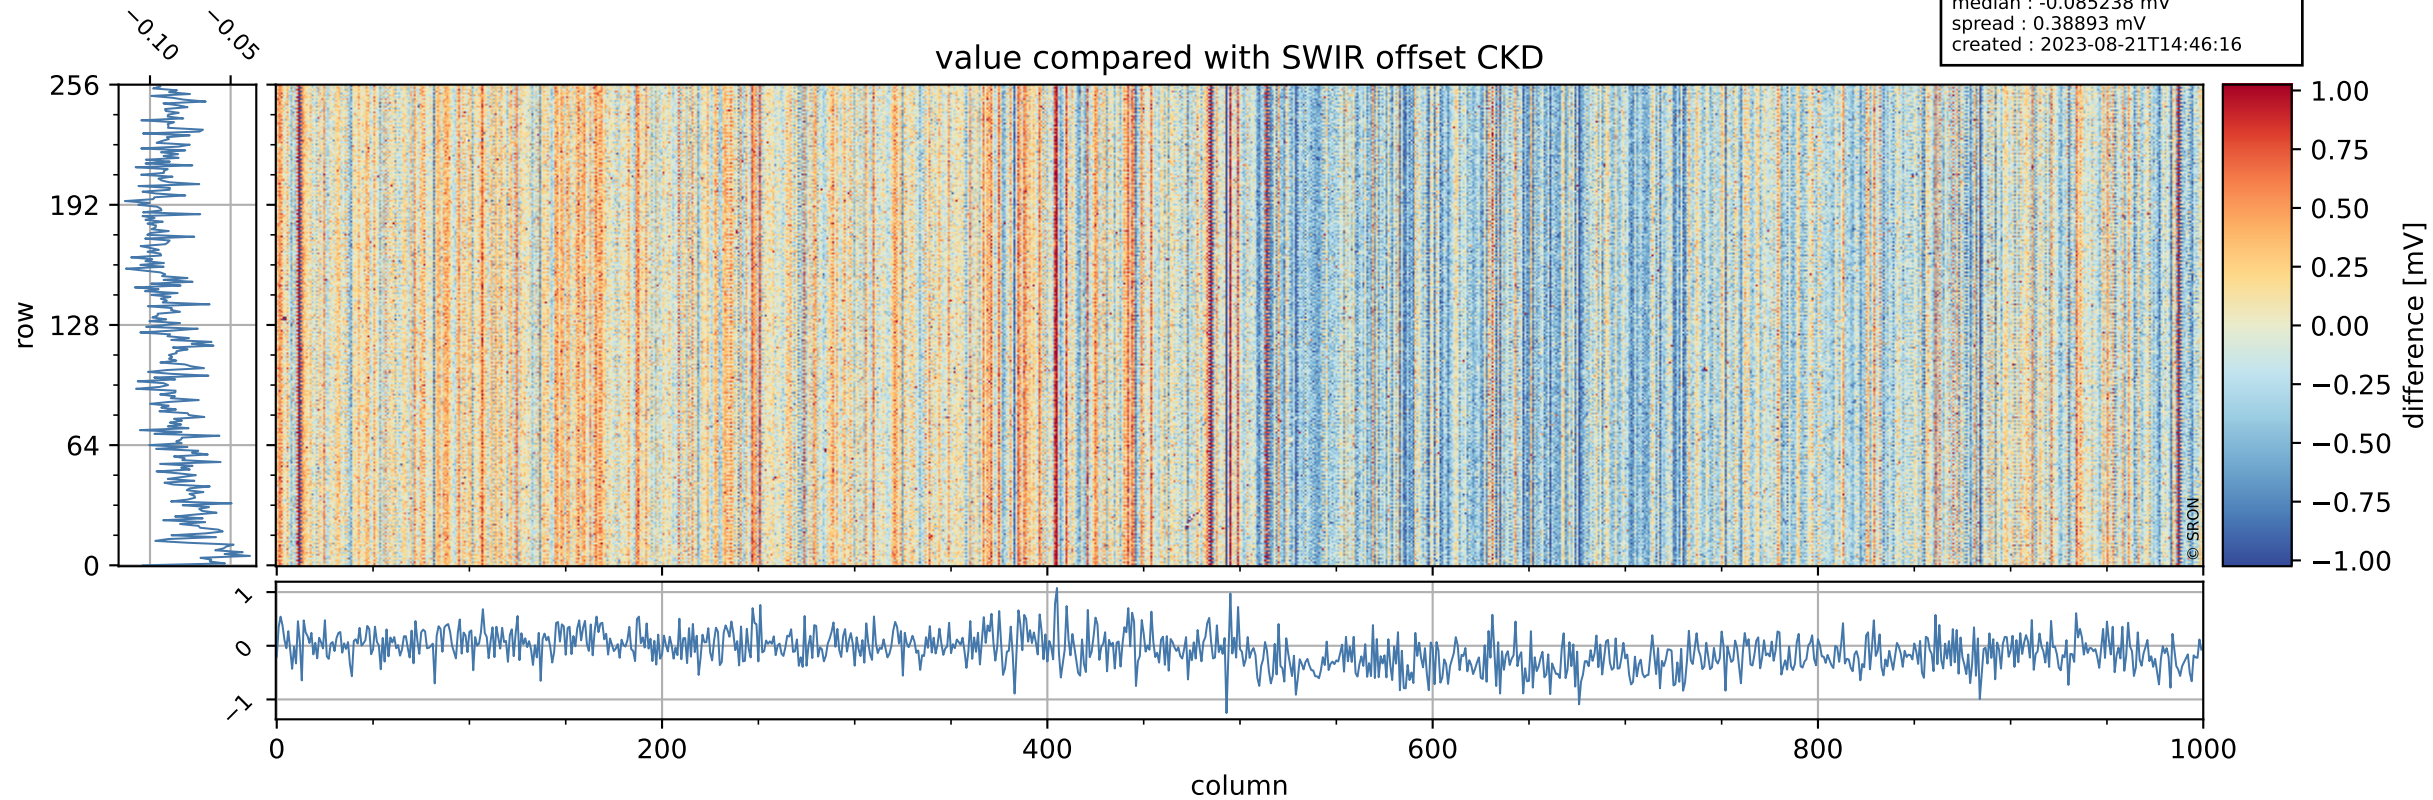

Tropomi SWIR offset (official)

orbits : 19 in [15007, 15052]
coverage : 2020-09-05 / 2020-09-08
median : 0.52593 V
spread : 0.035917 V
created : 2023-08-21T14:46:15

value detector map

Tropomi SWIR offset (official)

orbits : 19 in [15007, 15052]
coverage : 2020-09-05 / 2020-09-08
median : 30.114 μV
spread : 14.944 μV
created : 2023-08-21T14:46:16

Tropomi SWIR offset (official)

value compared with SWIR offset CKD

orbits : 19 in [15007, 15052]
coverage : 2020-09-05 / 2020-09-08
median : -0.085238 mV
spread : 0.38893 mV
created : 2023-08-21T14:46:16

Tropomi SWIR offset (official) ground-tracks of Sentinel-5P

orbits : 19 in [15007, 15052]
coverage : 2020-09-05 / 2020-09-08
created : 2023-08-21T14:46:17

Tropomi SWIR offset (official)

orbits : [2827, 15052]
coverage : 2018-04-30 / 2020-09-08
created : 2023-08-21T14:46:17

trend of detector median & temperatures