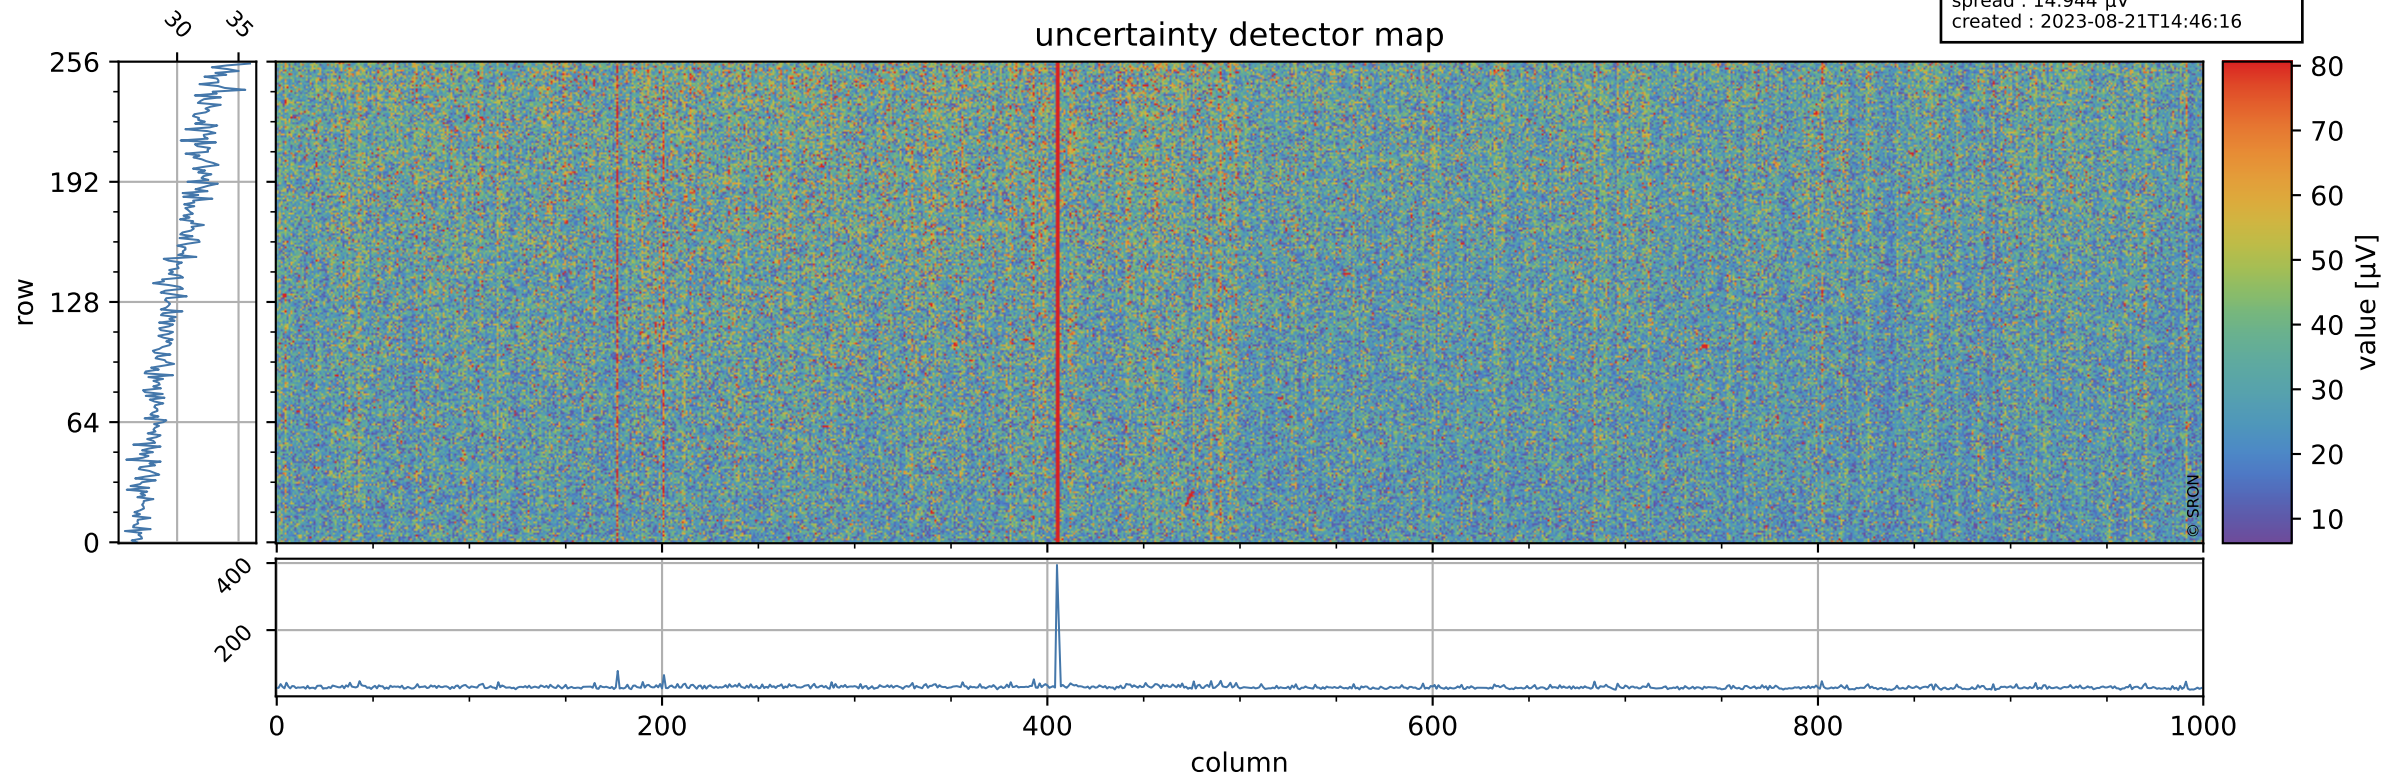

Tropomi SWIR offset (official)

orbits : 19 in [15007, 15052]
coverage : 2020-09-05 / 2020-09-08
median : 0.52593 V
spread : 0.035917 V
created : 2023-08-21T14:46:15

value detector map

Tropomi SWIR offset (official)

orbits : 19 in [15007, 15052]
coverage : 2020-09-05 / 2020-09-08
median : 30.114 μV
spread : 14.944 μV
created : 2023-08-21T14:46:16

Tropomi SWIR offset (official)

value compared with SWIR offset CKD

orbits : 19 in [15007, 15052]
coverage : 2020-09-05 / 2020-09-08
median : -0.085238 mV
spread : 0.38893 mV
created : 2023-08-21T14:46:16

Tropomi SWIR offset (official) ground-tracks of Sentinel-5P

orbits : 19 in [15007, 15052]
coverage : 2020-09-05 / 2020-09-08
created : 2023-08-21T14:46:17

Tropomi SWIR offset (official)

orbits : [2827, 15052]
coverage : 2018-04-30 / 2020-09-08
created : 2023-08-21T14:46:17

trend of detector median & temperatures