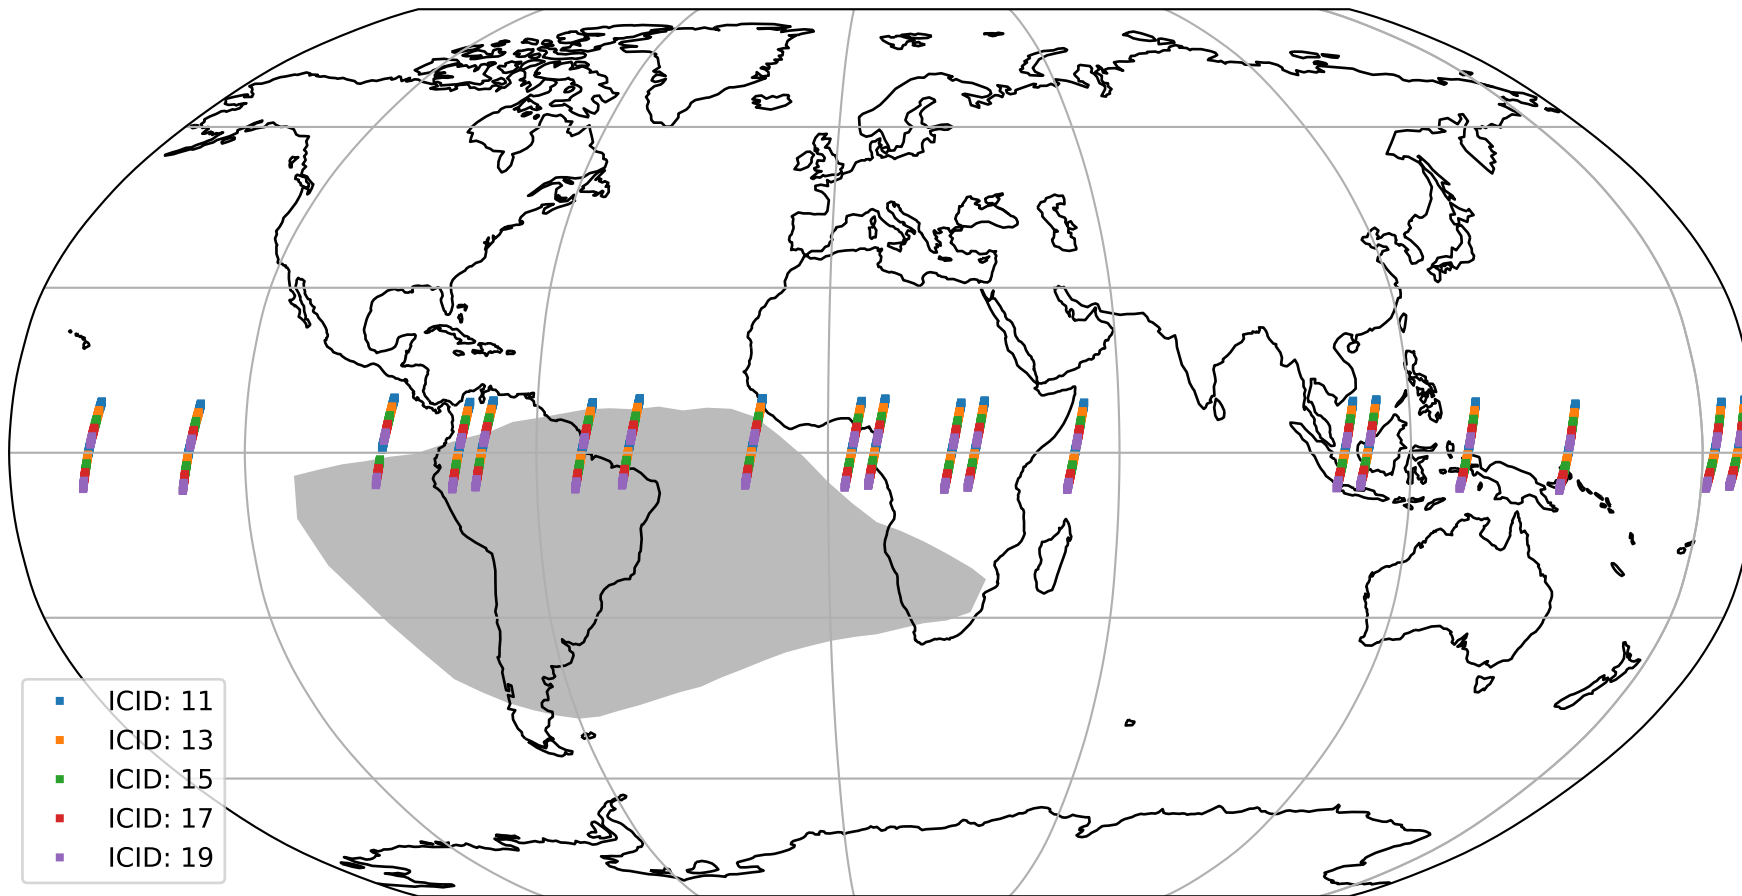

Tropomi SWIR offset (official)

orbits : 19 in [15007, 15052]
coverage : 2020-09-05 / 2020-09-08
median : 0.52593 V
spread : 0.035917 V
created : 2023-08-21T14:46:15

value detector map

Tropomi SWIR offset (official)

orbits : 19 in [15007, 15052]
coverage : 2020-09-05 / 2020-09-08
median : 30.114 μV
spread : 14.944 μV
created : 2023-08-21T14:46:16

Tropomi SWIR offset (official)

value compared with SWIR offset CKD

orbits : 19 in [15007, 15052]
coverage : 2020-09-05 / 2020-09-08
median : -0.085238 mV
spread : 0.38893 mV
created : 2023-08-21T14:46:16

Tropomi SWIR offset (official) ground-tracks of Sentinel-5P

orbits : 19 in [15007, 15052]
coverage : 2020-09-05 / 2020-09-08
created : 2023-08-21T14:46:17

Tropomi SWIR offset (official)

orbits : [2827, 15052]
coverage : 2018-04-30 / 2020-09-08
created : 2023-08-21T14:46:17

trend of detector median & temperatures