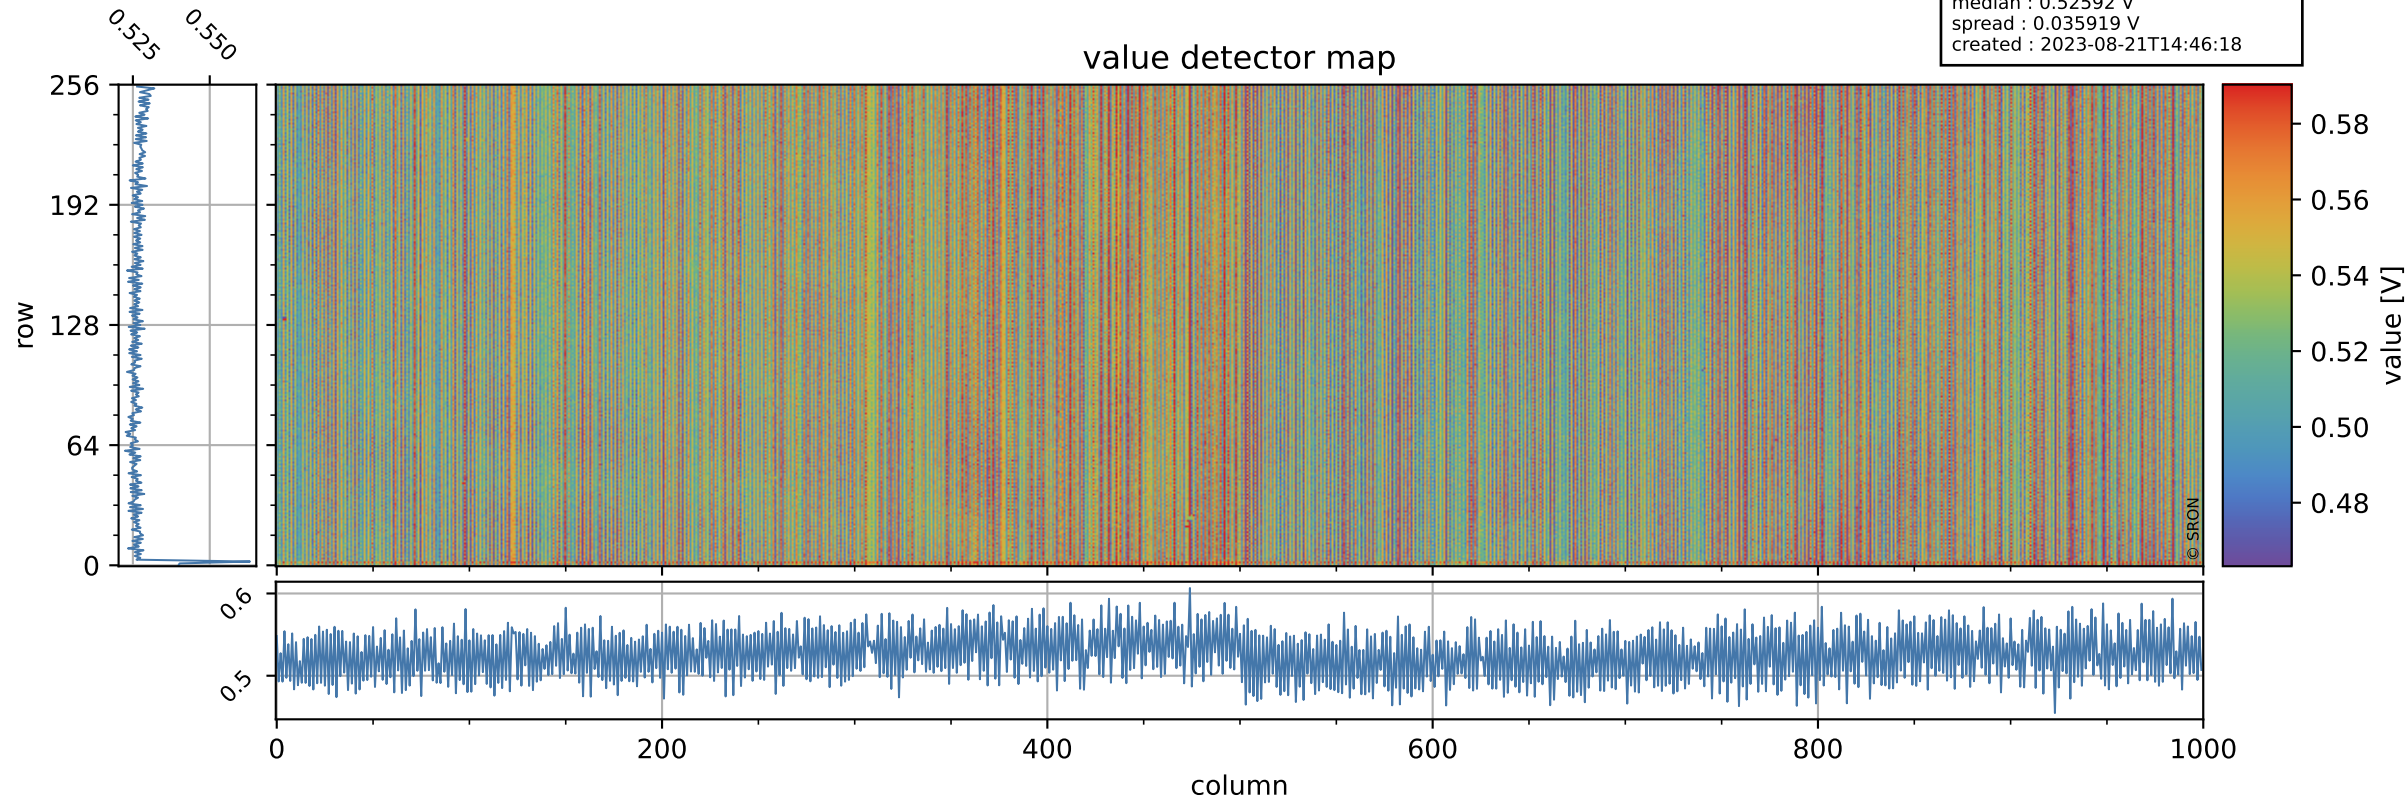

Tropomi SWIR offset (official)

orbits : 20 in [15022, 15067]
coverage : 2020-09-06 / 2020-09-09
median : 0.52592 V
spread : 0.035919 V
created : 2023-08-21T14:46:18

value detector map

Tropomi SWIR offset (official)

orbits : 20 in [15022, 15067]
coverage : 2020-09-06 / 2020-09-09
median : 29.559 μV
spread : 14.816 μV
created : 2023-08-21T14:46:19

Tropomi SWIR offset (official)

value compared with SWIR offset CKD

orbits : 20 in [15022, 15067]
coverage : 2020-09-06 / 2020-09-09
median : -0.093528 mV
spread : 0.38833 mV
created : 2023-08-21T14:46:19

Tropomi SWIR offset (official) ground-tracks of Sentinel-5P

orbits : 20 in [15022, 15067]
coverage : 2020-09-06 / 2020-09-09
created : 2023-08-21T14:46:20

- ICID: 11
- ICID: 13
- ICID: 15
- ICID: 17
- ICID: 19

Tropomi SWIR offset (official)

orbits : [2827, 15067]
coverage : 2018-04-30 / 2020-09-09
created : 2023-08-21T14:46:20

trend of detector median & temperatures