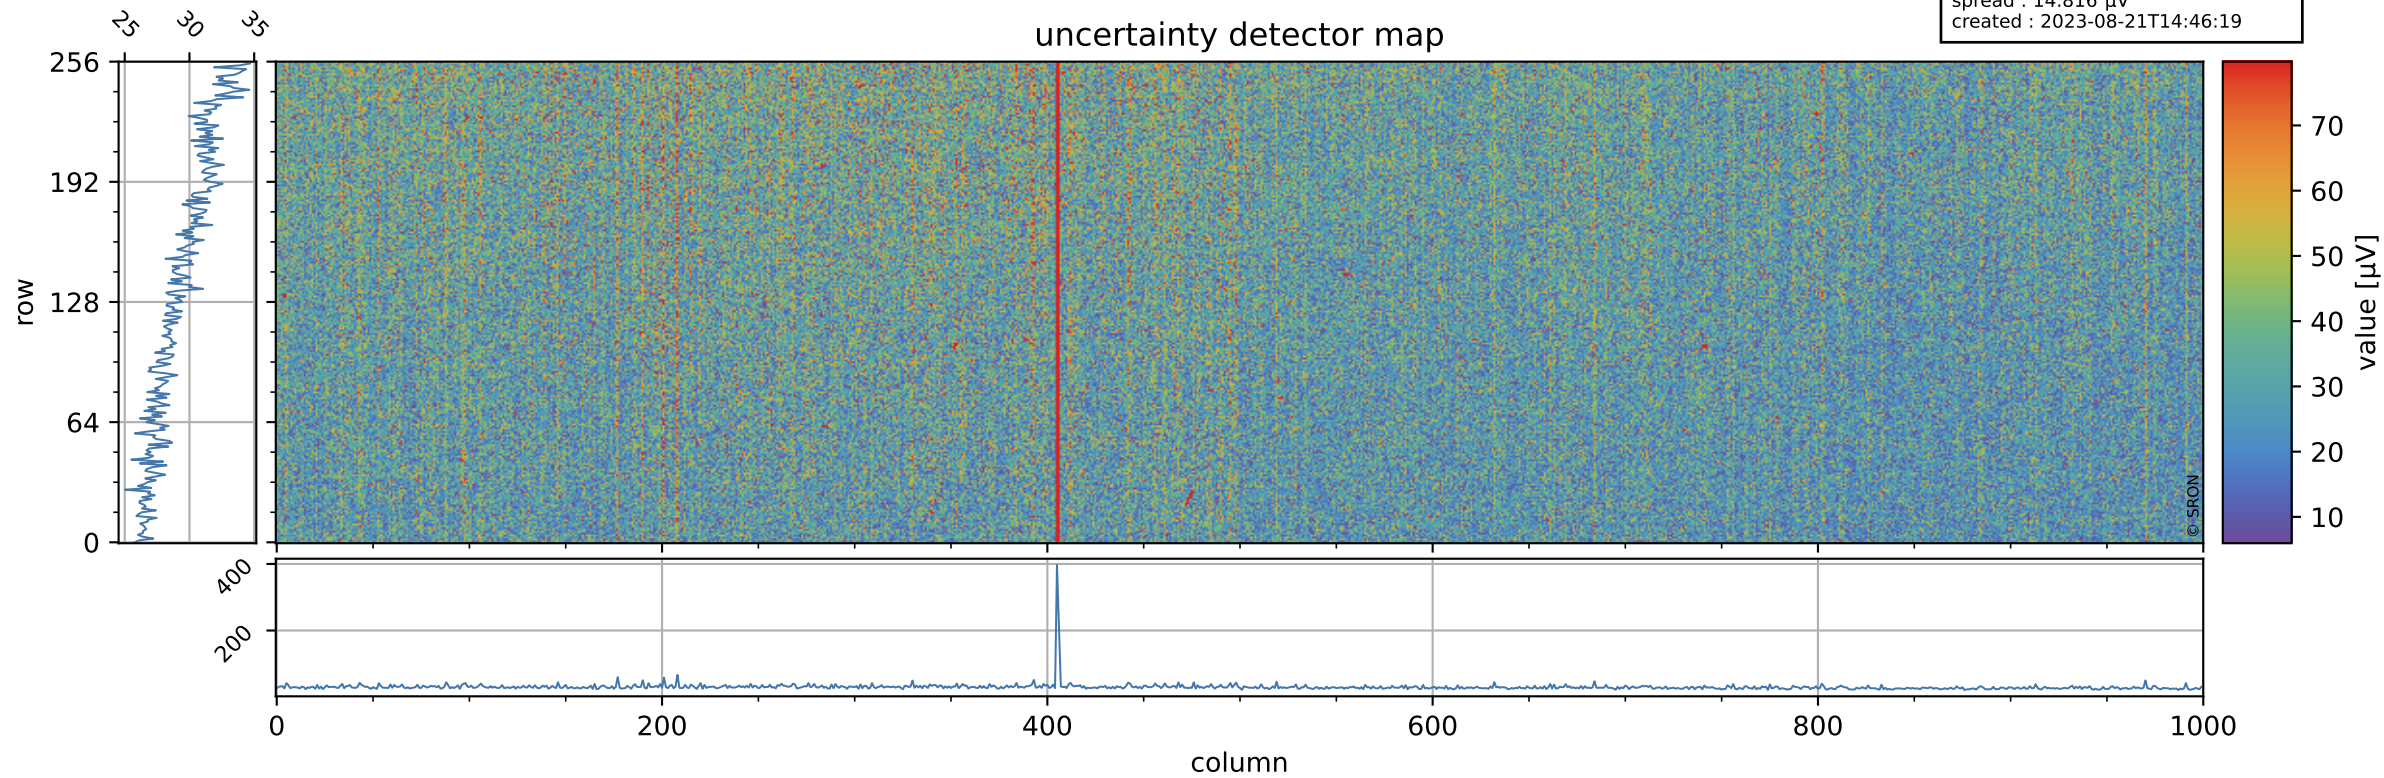

Tropomi SWIR offset (official)

orbits : 20 in [15022, 15067]
coverage : 2020-09-06 / 2020-09-09
median : 0.52592 V
spread : 0.035919 V
created : 2023-08-21T14:46:18

value detector map

Tropomi SWIR offset (official)

orbits : 20 in [15022, 15067]
coverage : 2020-09-06 / 2020-09-09
median : 29.559 μV
spread : 14.816 μV
created : 2023-08-21T14:46:19

Tropomi SWIR offset (official)

value compared with SWIR offset CKD

orbits : 20 in [15022, 15067]
coverage : 2020-09-06 / 2020-09-09
median : -0.093528 mV
spread : 0.38833 mV
created : 2023-08-21T14:46:19

Tropomi SWIR offset (official) ground-tracks of Sentinel-5P

orbits : 20 in [15022, 15067]
coverage : 2020-09-06 / 2020-09-09
created : 2023-08-21T14:46:20

- ICID: 11
- ICID: 13
- ICID: 15
- ICID: 17
- ICID: 19

Tropomi SWIR offset (official)

orbits : [2827, 15067]
coverage : 2018-04-30 / 2020-09-09
created : 2023-08-21T14:46:20

trend of detector median & temperatures