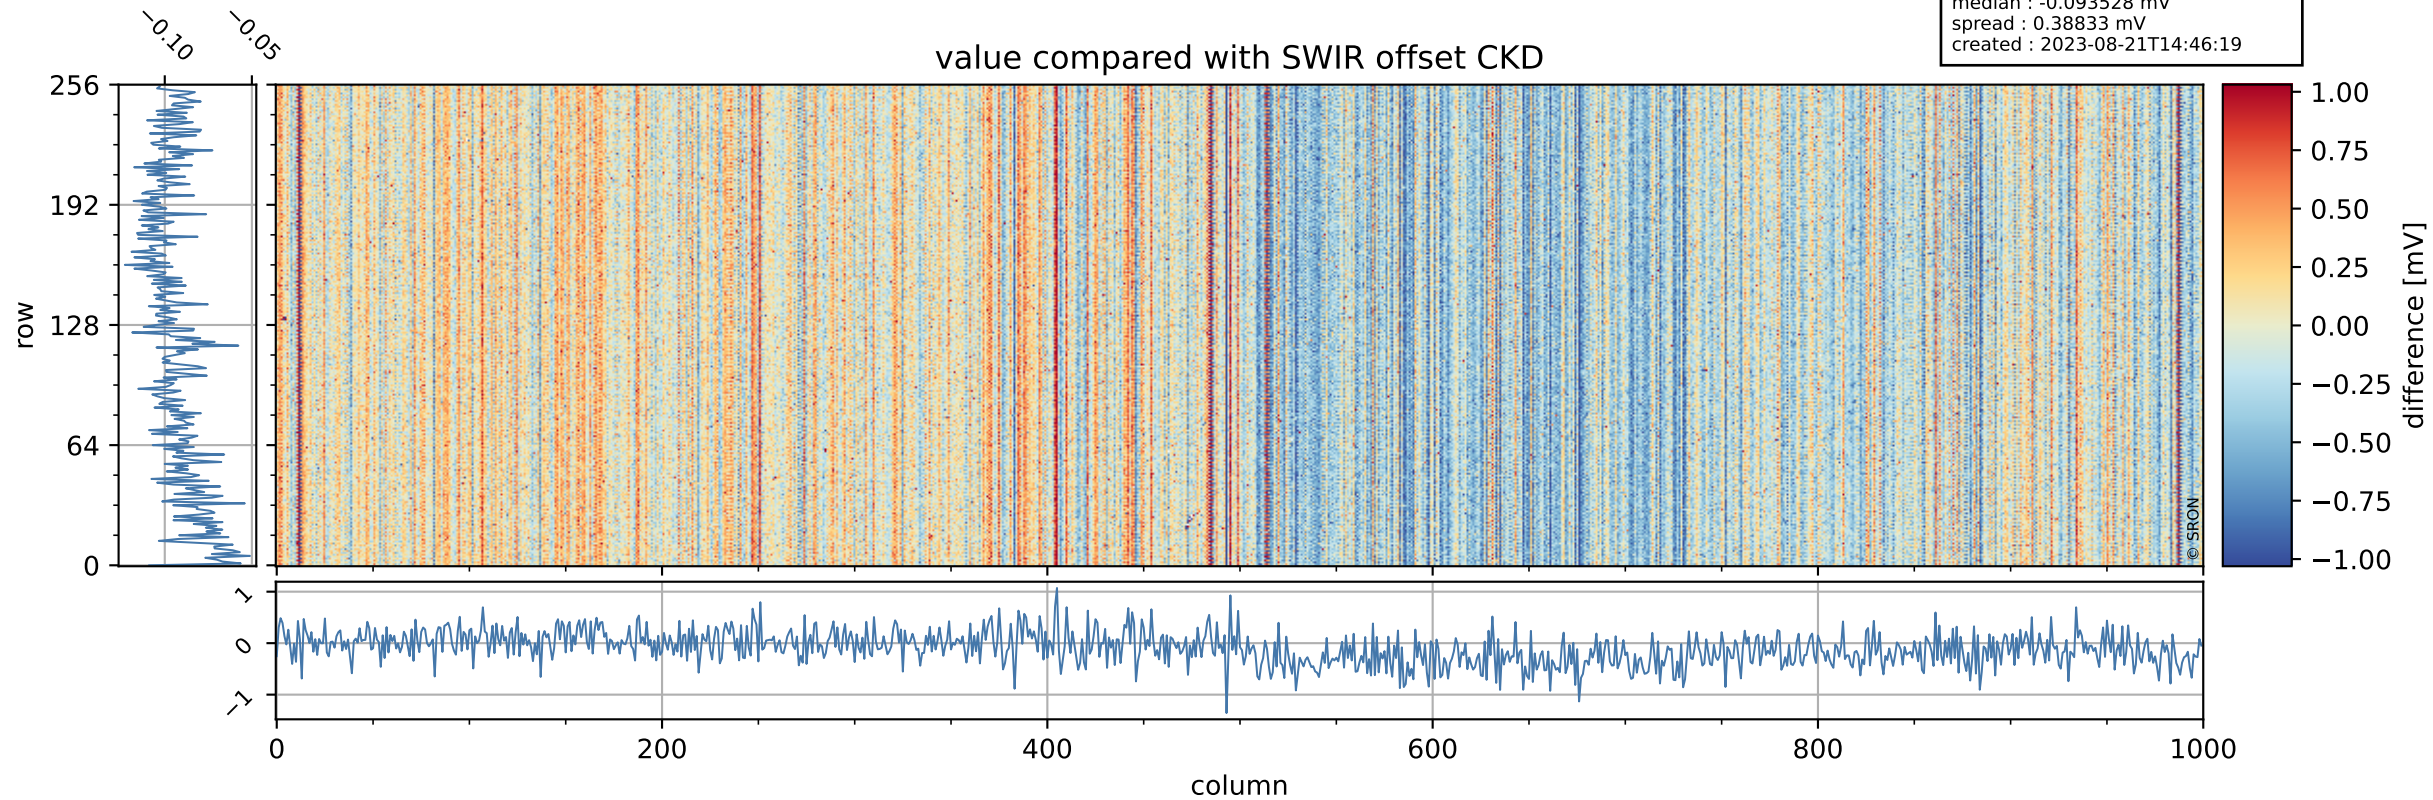

Tropomi SWIR offset (official)

orbits : 20 in [15022, 15067]
coverage : 2020-09-06 / 2020-09-09
median : 0.52592 V
spread : 0.035919 V
created : 2023-08-21T14:46:18

value detector map

Tropomi SWIR offset (official)

orbits : 20 in [15022, 15067]
coverage : 2020-09-06 / 2020-09-09
median : 29.559 μV
spread : 14.816 μV
created : 2023-08-21T14:46:19

Tropomi SWIR offset (official)

value compared with SWIR offset CKD

orbits : 20 in [15022, 15067]
coverage : 2020-09-06 / 2020-09-09
median : -0.093528 mV
spread : 0.38833 mV
created : 2023-08-21T14:46:19

Tropomi SWIR offset (official) ground-tracks of Sentinel-5P

orbits : 20 in [15022, 15067]
coverage : 2020-09-06 / 2020-09-09
created : 2023-08-21T14:46:20

- ICID: 11
- ICID: 13
- ICID: 15
- ICID: 17
- ICID: 19

Tropomi SWIR offset (official)

orbits : [2827, 15067]
coverage : 2018-04-30 / 2020-09-09
created : 2023-08-21T14:46:20

trend of detector median & temperatures