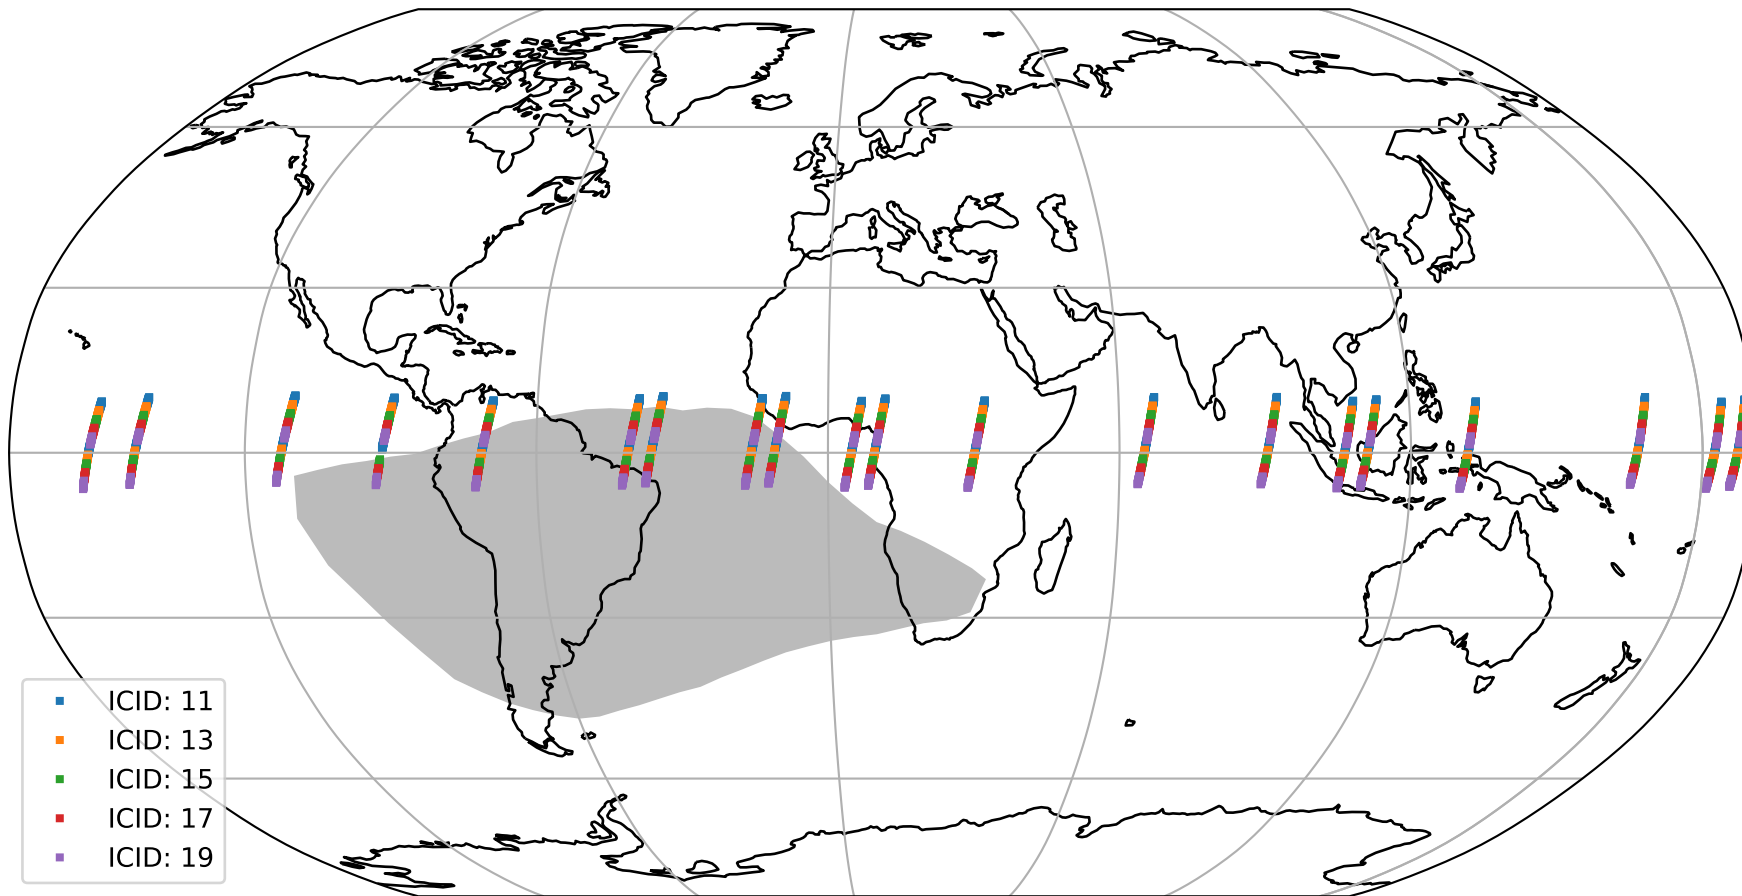

Tropomi SWIR offset (official)

orbits : 20 in [15022, 15067]
coverage : 2020-09-06 / 2020-09-09
median : 0.52592 V
spread : 0.035919 V
created : 2023-08-21T14:46:18

value detector map

Tropomi SWIR offset (official)

orbits : 20 in [15022, 15067]
coverage : 2020-09-06 / 2020-09-09
median : 29.559 μV
spread : 14.816 μV
created : 2023-08-21T14:46:19

Tropomi SWIR offset (official)

value compared with SWIR offset CKD

orbits : 20 in [15022, 15067]
coverage : 2020-09-06 / 2020-09-09
median : -0.093528 mV
spread : 0.38833 mV
created : 2023-08-21T14:46:19

Tropomi SWIR offset (official) ground-tracks of Sentinel-5P

orbits : 20 in [15022, 15067]
coverage : 2020-09-06 / 2020-09-09
created : 2023-08-21T14:46:20

- ICID: 11
- ICID: 13
- ICID: 15
- ICID: 17
- ICID: 19

Tropomi SWIR offset (official)

orbits : [2827, 15067]
coverage : 2018-04-30 / 2020-09-09
created : 2023-08-21T14:46:20

trend of detector median & temperatures