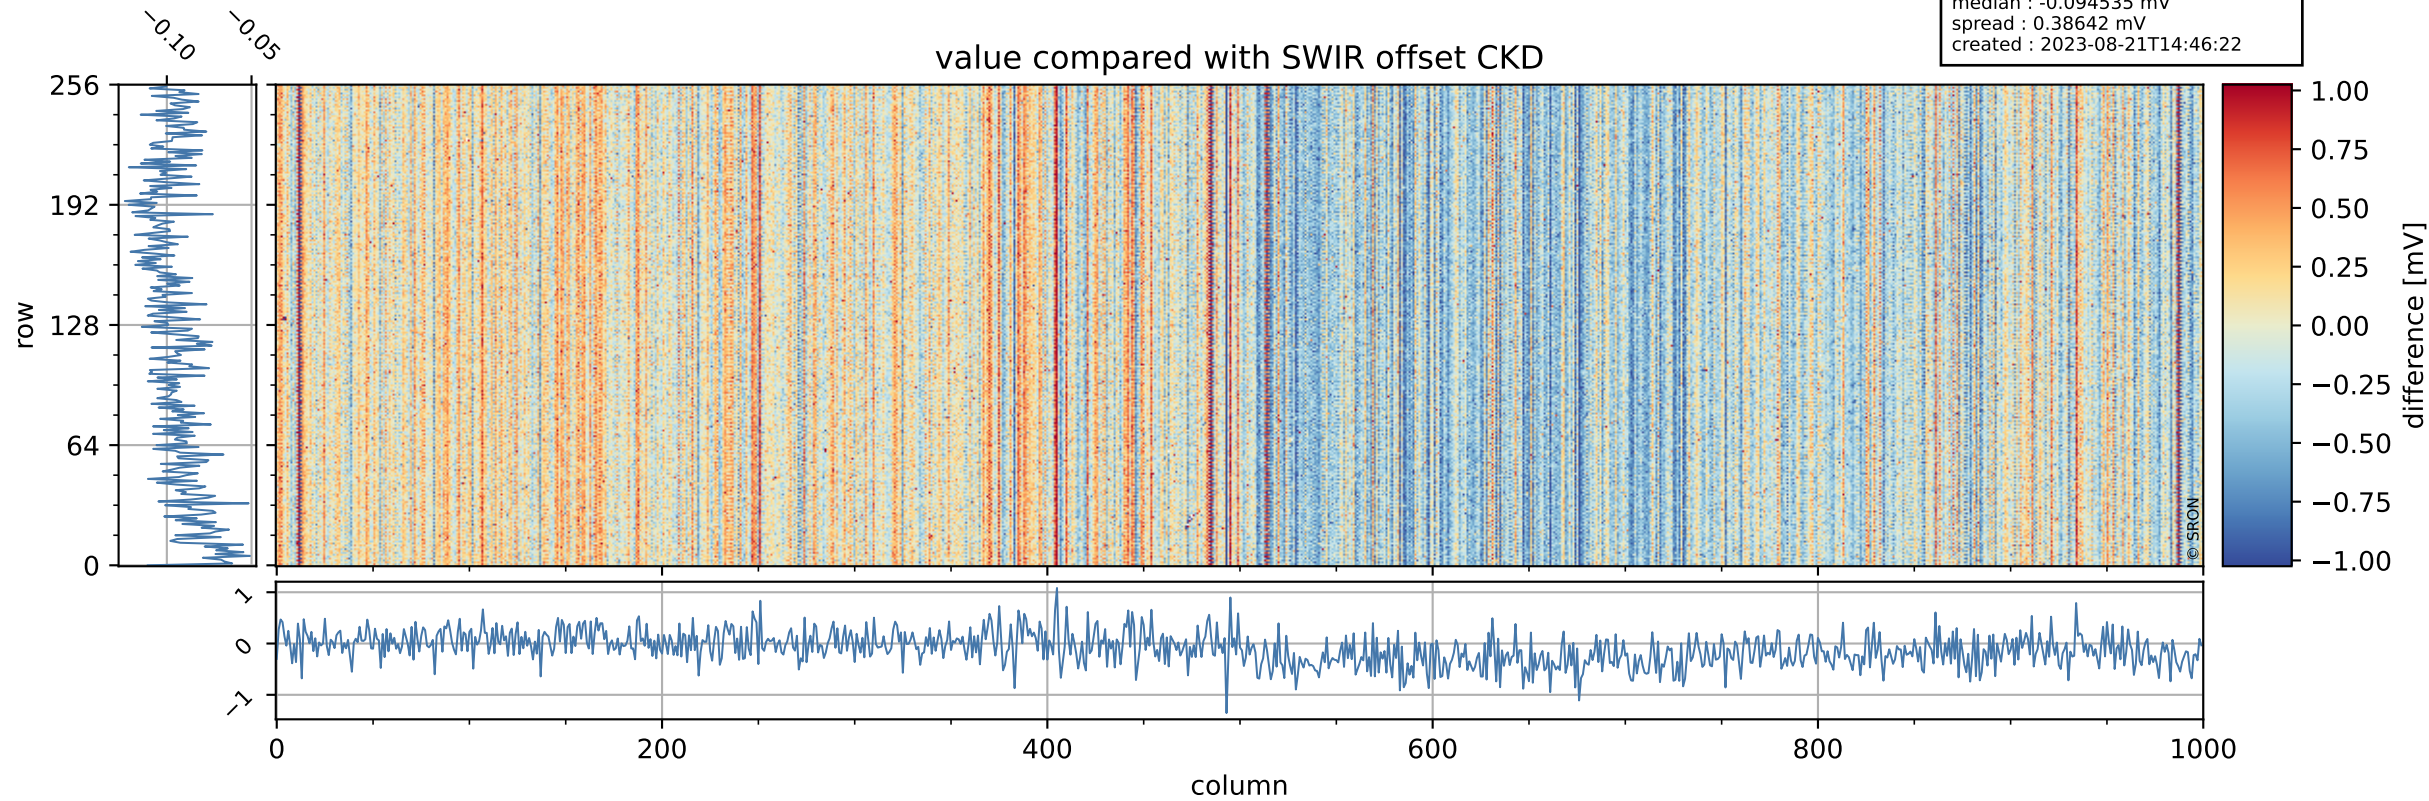

Tropomi SWIR offset (official)

orbits : 19 in [15037, 15082]
coverage : 2020-09-07 / 2020-09-10
median : 0.52592 V
spread : 0.035919 V
created : 2023-08-21T14:46:21

value detector map

Tropomi SWIR offset (official)

orbits : 19 in [15037, 15082]
coverage : 2020-09-07 / 2020-09-10
median : 31.048 μV
spread : 15.398 μV
created : 2023-08-21T14:46:22

Tropomi SWIR offset (official)

orbits : 19 in [15037, 15082]
coverage : 2020-09-07 / 2020-09-10
median : -0.094535 mV
spread : 0.38642 mV
created : 2023-08-21T14:46:22

value compared with SWIR offset CKD

Tropomi SWIR offset (official) ground-tracks of Sentinel-5P

orbits : 19 in [15037, 15082]
coverage : 2020-09-07 / 2020-09-10
created : 2023-08-21T14:46:22

Tropomi SWIR offset (official)

orbits : [2827, 15082]
coverage : 2018-04-30 / 2020-09-10
created : 2023-08-21T14:46:23

trend of detector median & temperatures