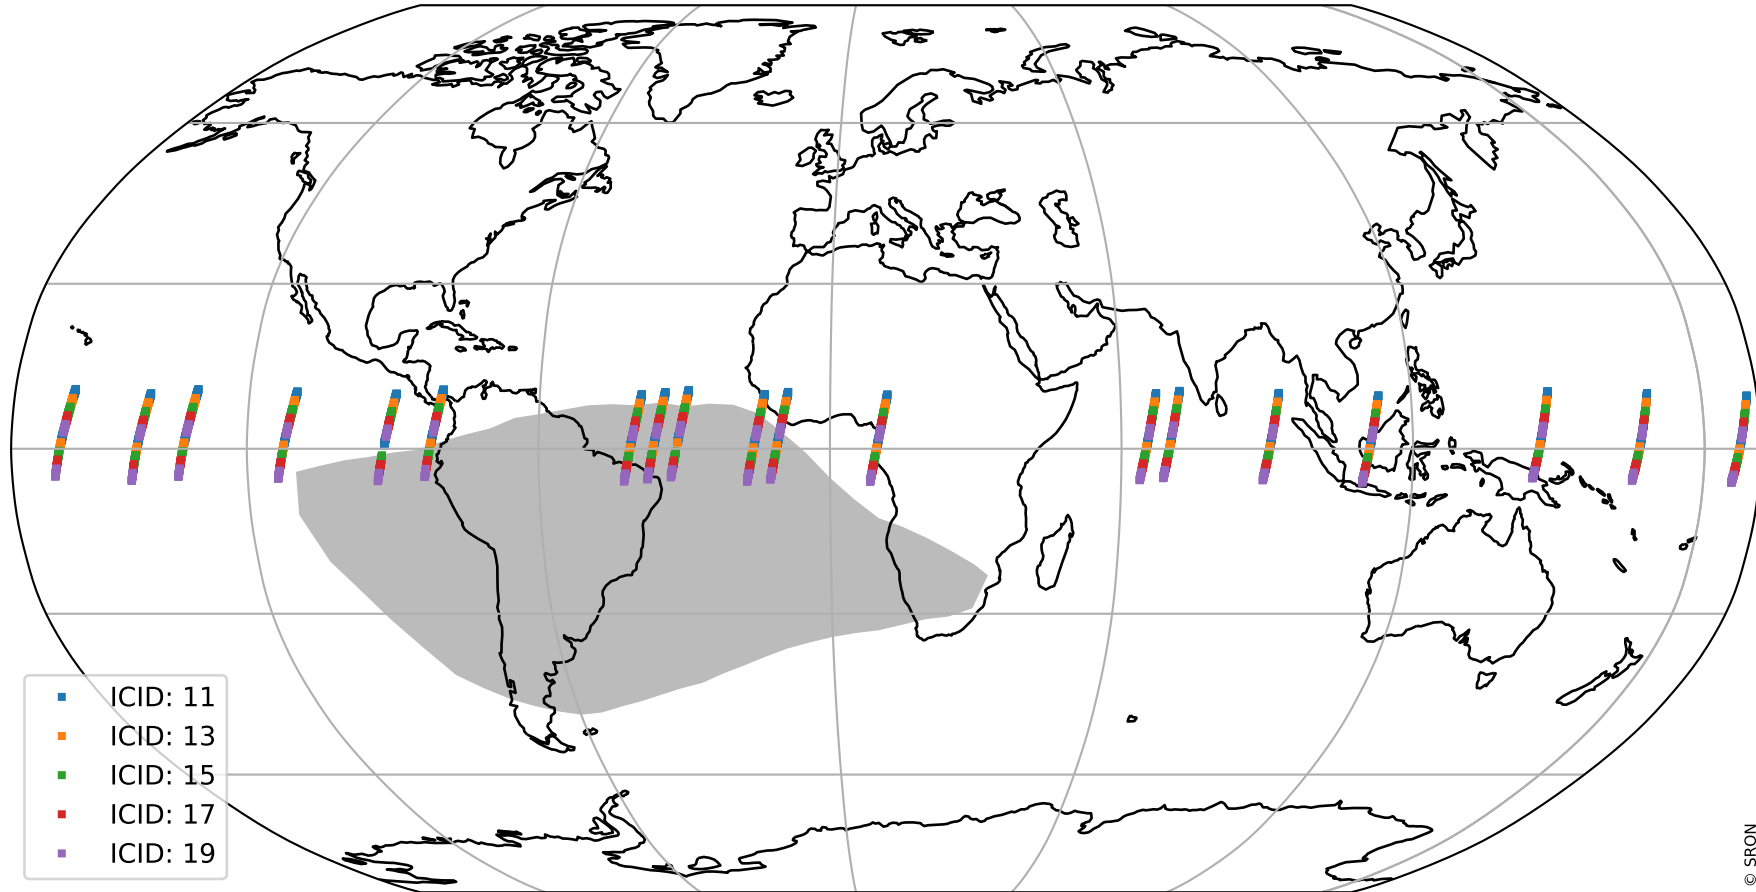

Tropomi SWIR offset (official)

orbits : 19 in [15037, 15082]
coverage : 2020-09-07 / 2020-09-10
median : 0.52592 V
spread : 0.035919 V
created : 2023-08-21T14:46:21

value detector map

Tropomi SWIR offset (official)

orbits : 19 in [15037, 15082]
coverage : 2020-09-07 / 2020-09-10
median : 31.048 μV
spread : 15.398 μV
created : 2023-08-21T14:46:22

Tropomi SWIR offset (official)

orbits : 19 in [15037, 15082]
coverage : 2020-09-07 / 2020-09-10
median : -0.094535 mV
spread : 0.38642 mV
created : 2023-08-21T14:46:22

value compared with SWIR offset CKD

Tropomi SWIR offset (official) ground-tracks of Sentinel-5P

orbits : 19 in [15037, 15082]
coverage : 2020-09-07 / 2020-09-10
created : 2023-08-21T14:46:22

Tropomi SWIR offset (official)

orbits : [2827, 15082]
coverage : 2018-04-30 / 2020-09-10
created : 2023-08-21T14:46:23

trend of detector median & temperatures