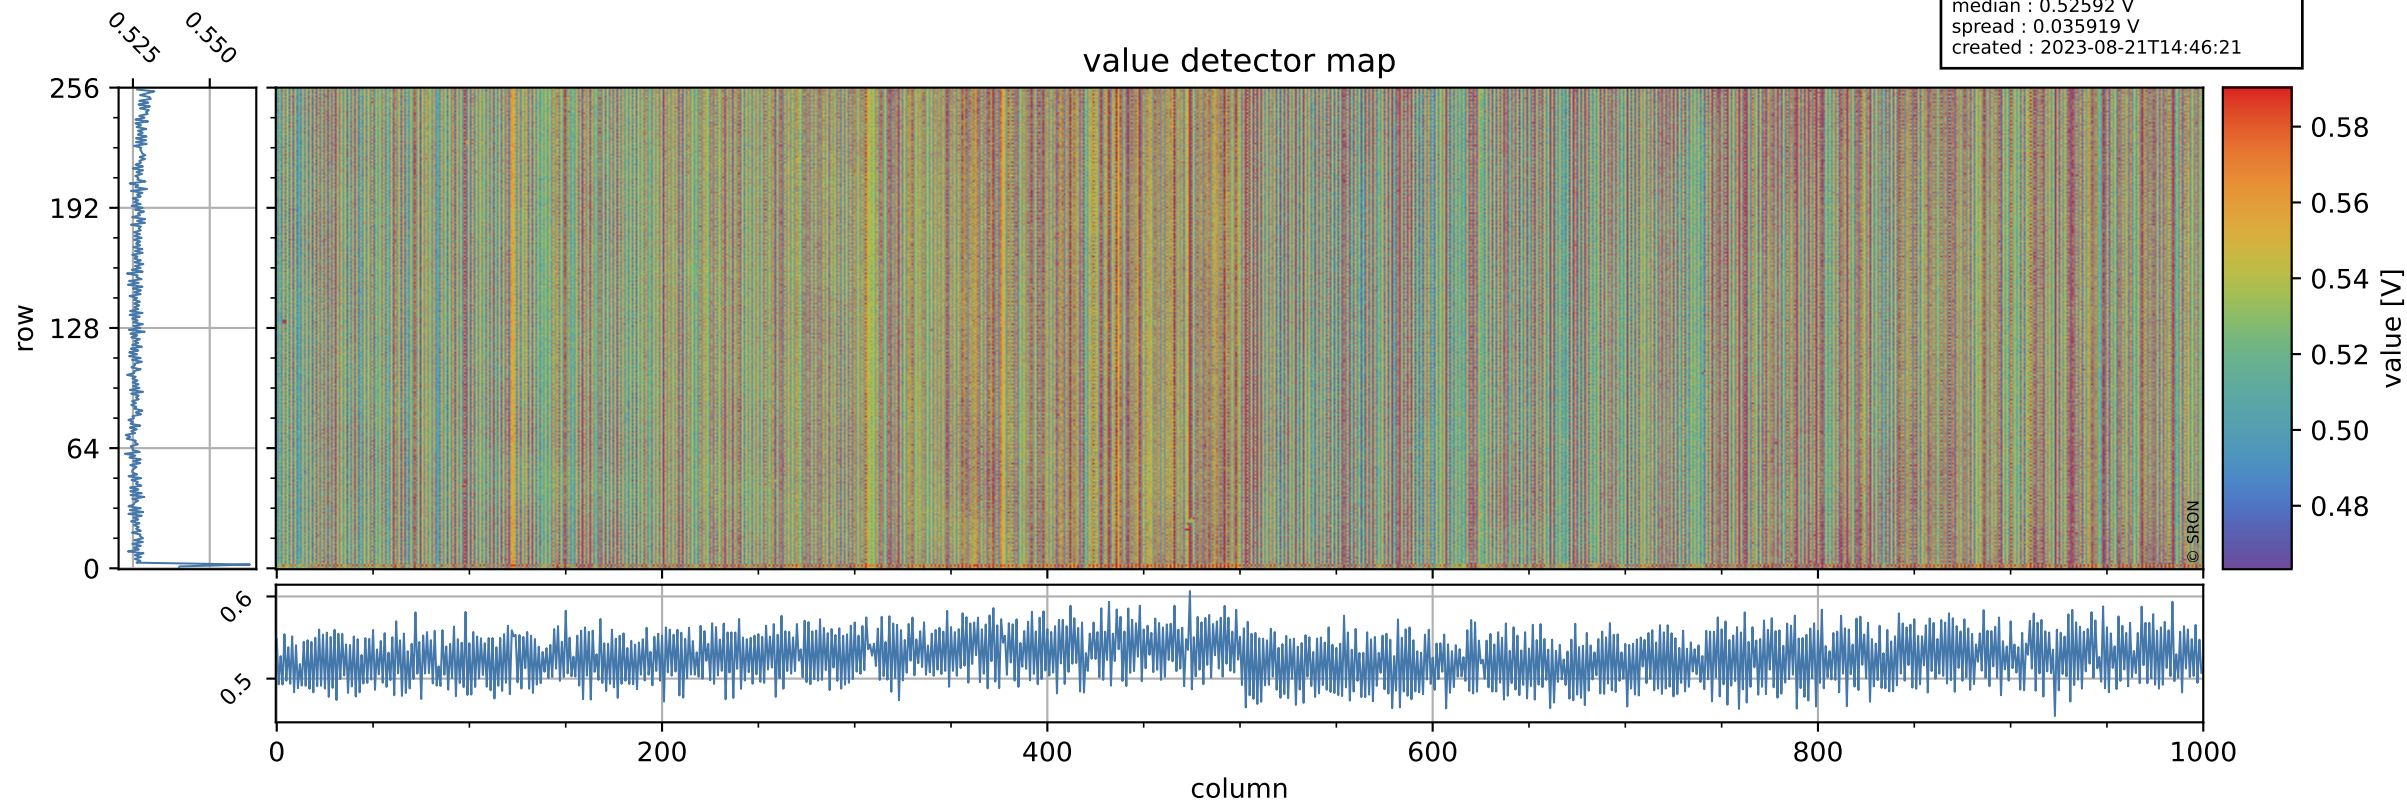

Tropomi SWIR offset (official)

orbits : 19 in [15037, 15082]
coverage : 2020-09-07 / 2020-09-10
median : 0.52592 V
spread : 0.035919 V
created : 2023-08-21T14:46:21

value detector map

Tropomi SWIR offset (official)

orbits : 19 in [15037, 15082]
coverage : 2020-09-07 / 2020-09-10
median : 31.048 μV
spread : 15.398 μV
created : 2023-08-21T14:46:22

Tropomi SWIR offset (official)

orbits : 19 in [15037, 15082]
coverage : 2020-09-07 / 2020-09-10
median : -0.094535 mV
spread : 0.38642 mV
created : 2023-08-21T14:46:22

value compared with SWIR offset CKD

Tropomi SWIR offset (official) ground-tracks of Sentinel-5P

orbits : 19 in [15037, 15082]
coverage : 2020-09-07 / 2020-09-10
created : 2023-08-21T14:46:22

Tropomi SWIR offset (official)

orbits : [2827, 15082]
coverage : 2018-04-30 / 2020-09-10
created : 2023-08-21T14:46:23

trend of detector median & temperatures