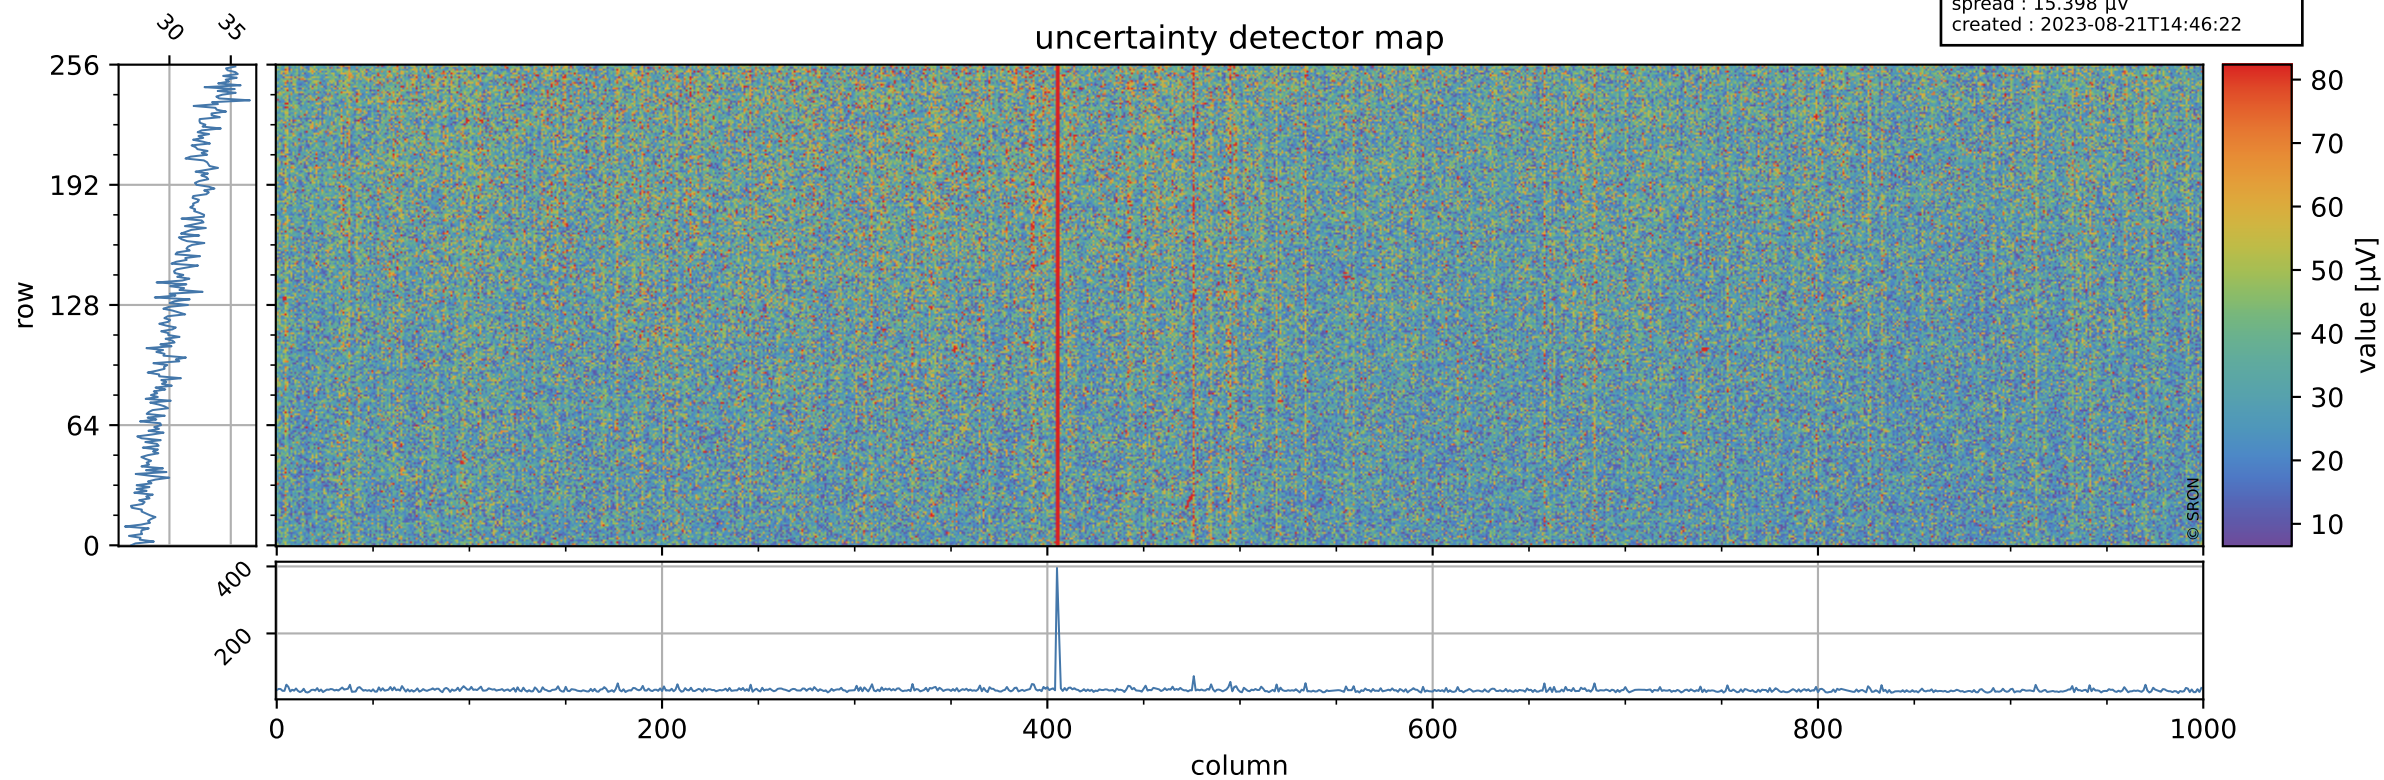

Tropomi SWIR offset (official)

orbits : 19 in [15037, 15082]
coverage : 2020-09-07 / 2020-09-10
median : 0.52592 V
spread : 0.035919 V
created : 2023-08-21T14:46:21

value detector map

Tropomi SWIR offset (official)

orbits : 19 in [15037, 15082]
coverage : 2020-09-07 / 2020-09-10
median : 31.048 μV
spread : 15.398 μV
created : 2023-08-21T14:46:22

Tropomi SWIR offset (official)

orbits : 19 in [15037, 15082]
coverage : 2020-09-07 / 2020-09-10
median : -0.094535 mV
spread : 0.38642 mV
created : 2023-08-21T14:46:22

value compared with SWIR offset CKD

Tropomi SWIR offset (official) ground-tracks of Sentinel-5P

orbits : 19 in [15037, 15082]
coverage : 2020-09-07 / 2020-09-10
created : 2023-08-21T14:46:22

Tropomi SWIR offset (official)

orbits : [2827, 15082]
coverage : 2018-04-30 / 2020-09-10
created : 2023-08-21T14:46:23

trend of detector median & temperatures