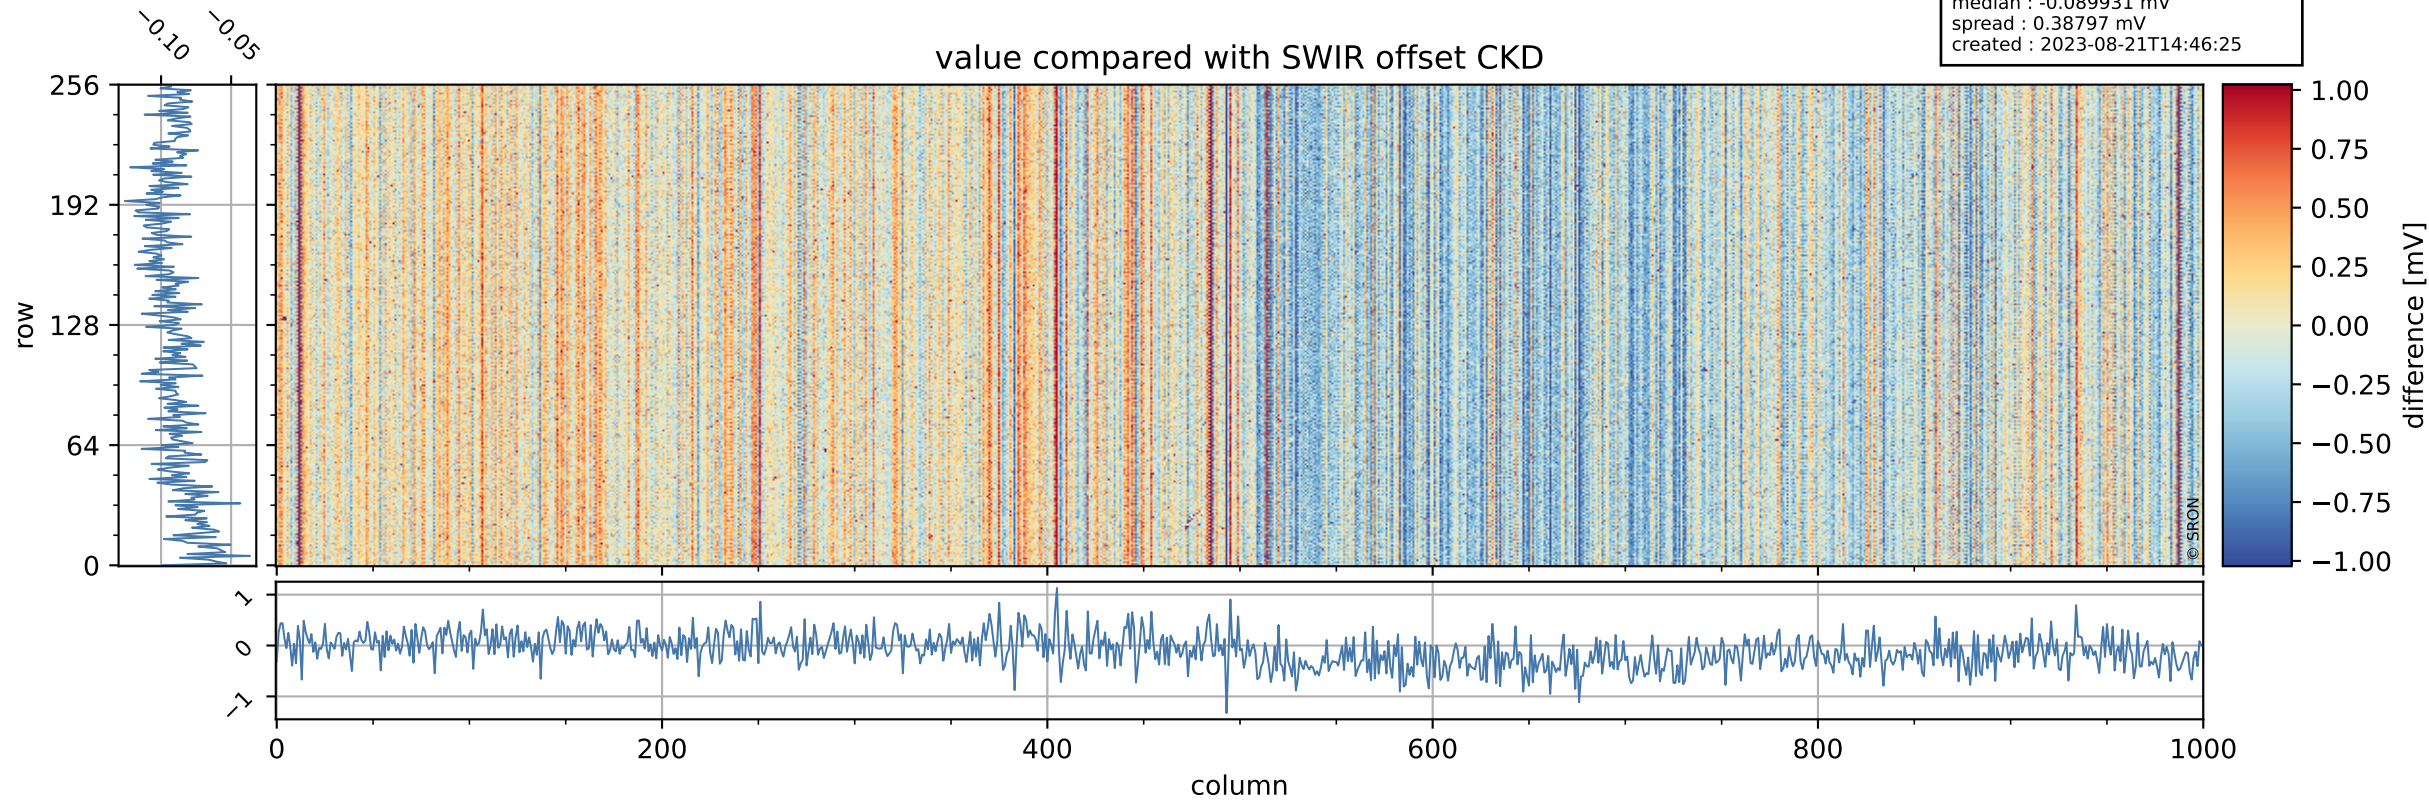

Tropomi SWIR offset (official)

orbits : 19 in [15052, 15097]
coverage : 2020-09-08 / 2020-09-11
median : 0.52593 V
spread : 0.035918 V
created : 2023-08-21T14:46:24

value detector map

Tropomi SWIR offset (official)

orbits : 19 in [15052, 15097]
coverage : 2020-09-08 / 2020-09-11
median : 31.236 μV
spread : 15.295 μV
created : 2023-08-21T14:46:25

Tropomi SWIR offset (official)

value compared with SWIR offset CKD

orbits : 19 in [15052, 15097]
coverage : 2020-09-08 / 2020-09-11
median : -0.089931 mV
spread : 0.38797 mV
created : 2023-08-21T14:46:25

Tropomi SWIR offset (official) ground-tracks of Sentinel-5P

orbits : 19 in [15052, 15097]
coverage : 2020-09-08 / 2020-09-11
created : 2023-08-21T14:46:25

Tropomi SWIR offset (official)

orbits : [2827, 15097]
coverage : 2018-04-30 / 2020-09-11
created : 2023-08-21T14:46:26

trend of detector median & temperatures