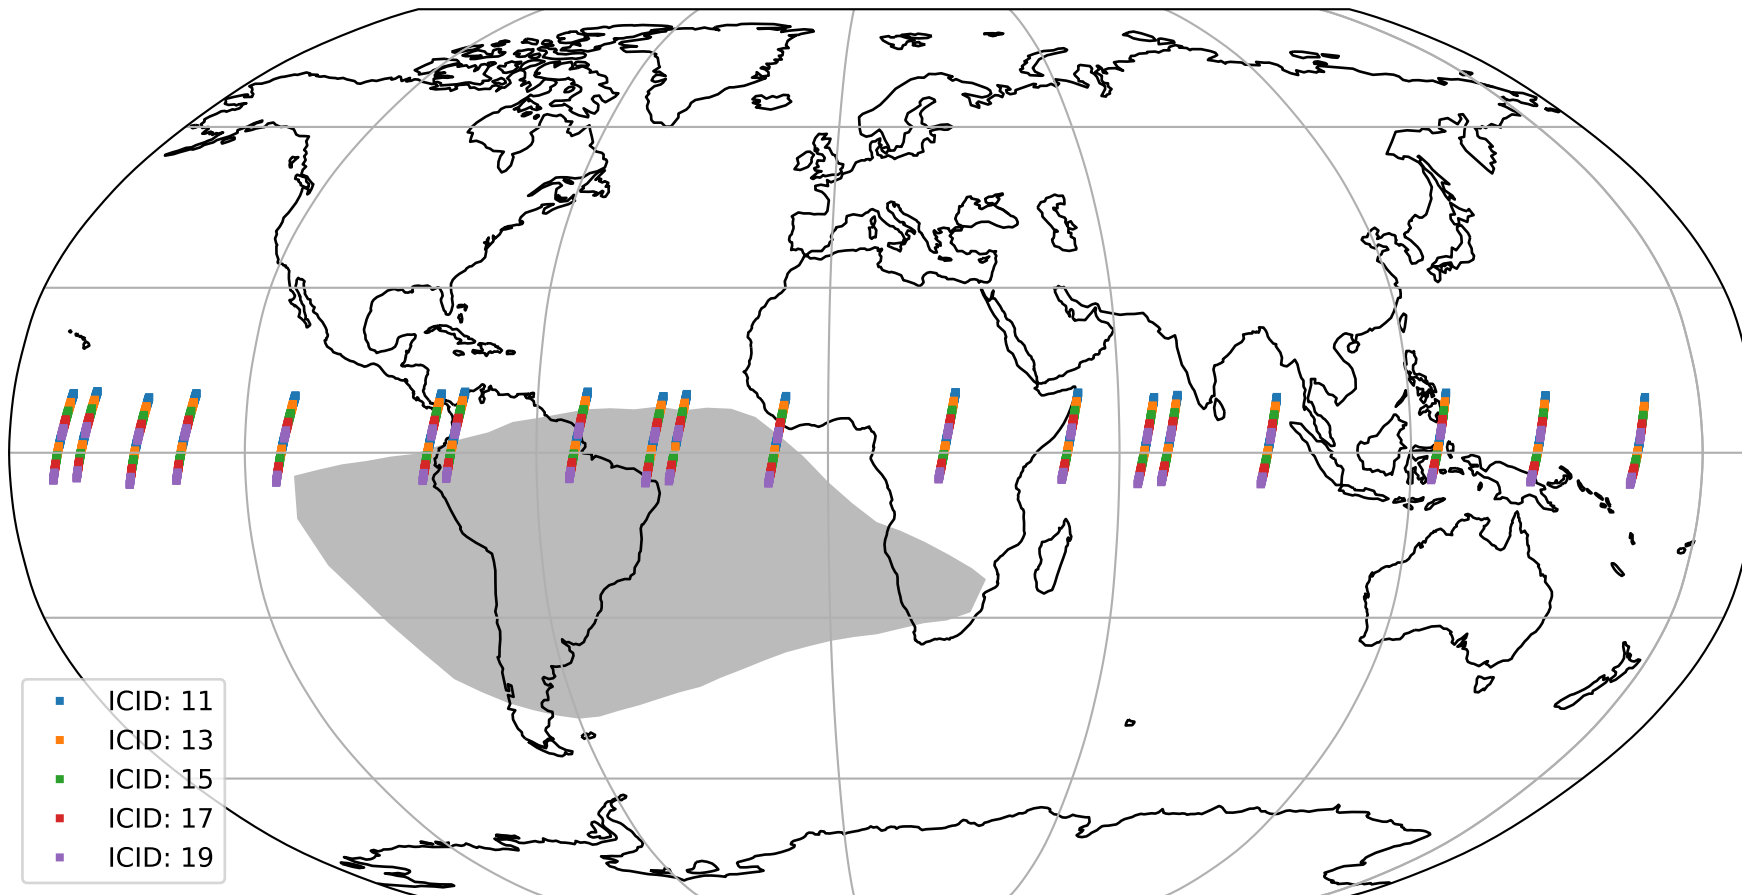

Tropomi SWIR offset (official)

orbits : 19 in [15052, 15097]
coverage : 2020-09-08 / 2020-09-11
median : 0.52593 V
spread : 0.035918 V
created : 2023-08-21T14:46:24

value detector map

Tropomi SWIR offset (official)

orbits : 19 in [15052, 15097]
coverage : 2020-09-08 / 2020-09-11
median : 31.236 μV
spread : 15.295 μV
created : 2023-08-21T14:46:25

Tropomi SWIR offset (official)

value compared with SWIR offset CKD

orbits : 19 in [15052, 15097]
coverage : 2020-09-08 / 2020-09-11
median : -0.089931 mV
spread : 0.38797 mV
created : 2023-08-21T14:46:25

Tropomi SWIR offset (official) ground-tracks of Sentinel-5P

orbits : 19 in [15052, 15097]
coverage : 2020-09-08 / 2020-09-11
created : 2023-08-21T14:46:25

Tropomi SWIR offset (official)

orbits : [2827, 15097]
coverage : 2018-04-30 / 2020-09-11
created : 2023-08-21T14:46:26