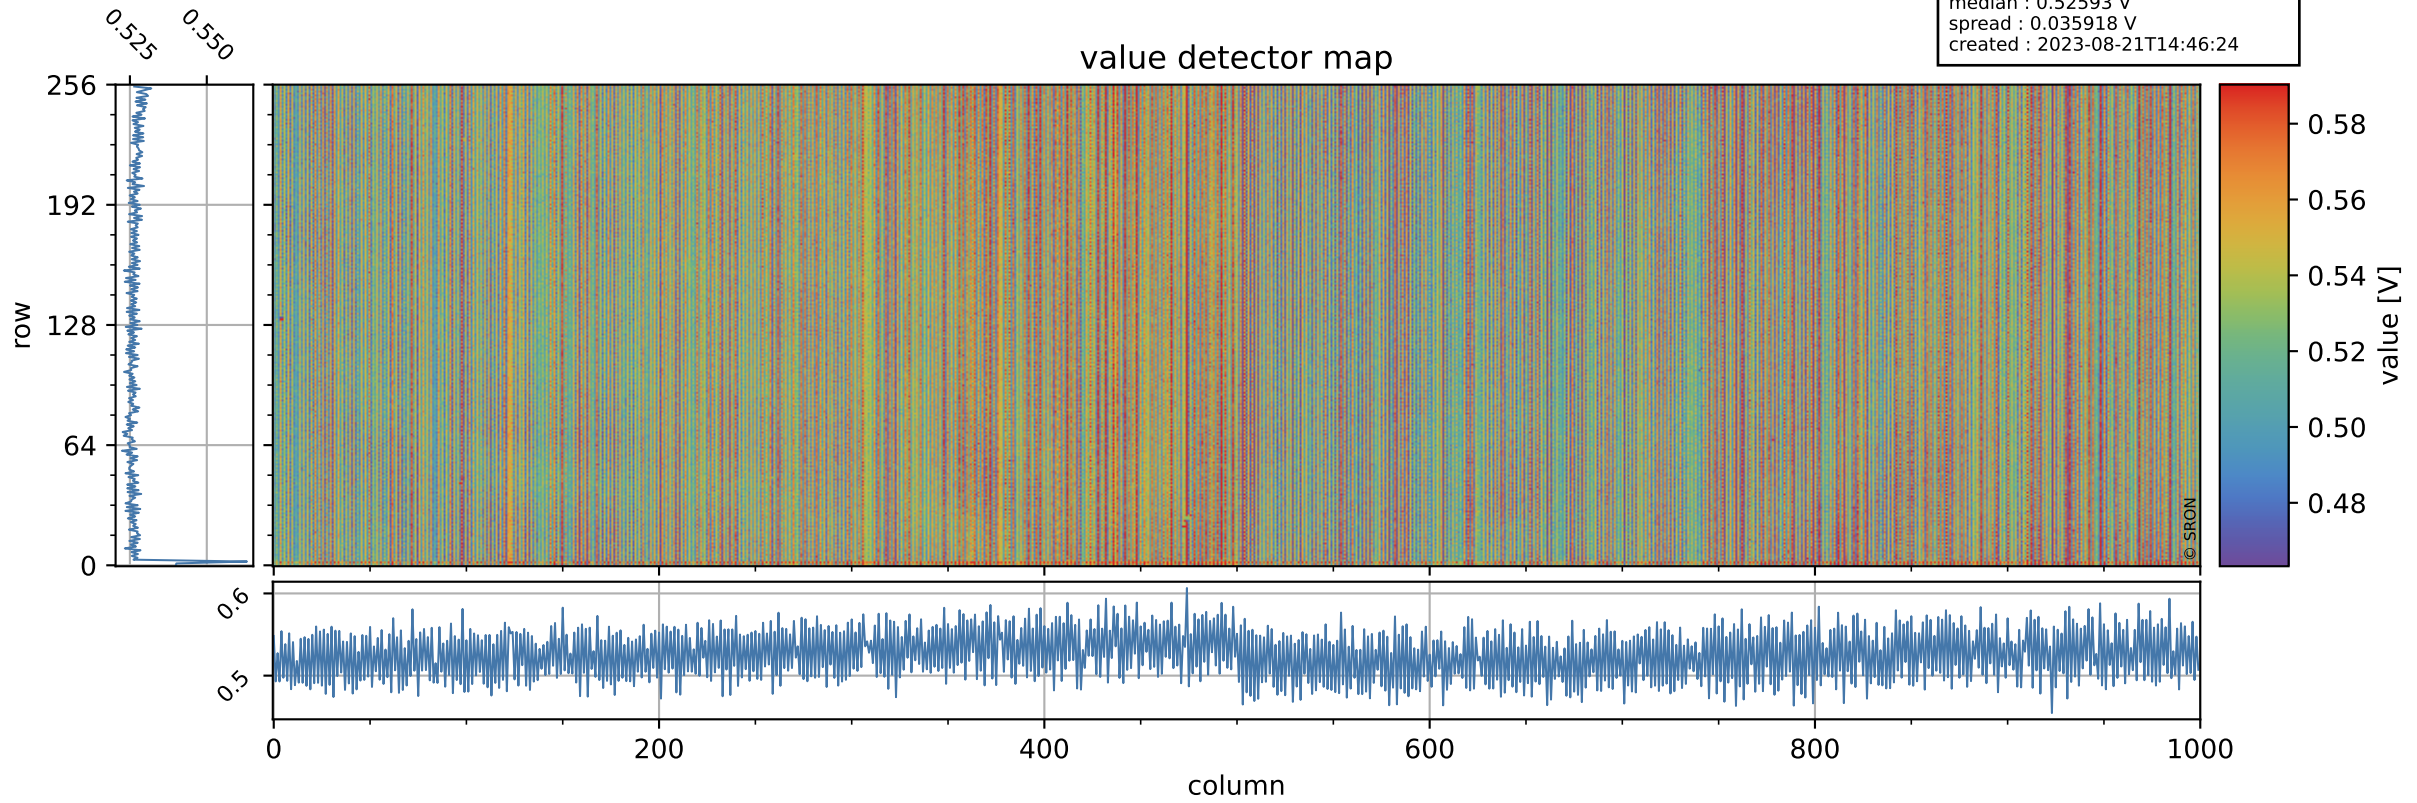

Tropomi SWIR offset (official)

orbits : 19 in [15052, 15097]
coverage : 2020-09-08 / 2020-09-11
median : 0.52593 V
spread : 0.035918 V
created : 2023-08-21T14:46:24

value detector map

Tropomi SWIR offset (official)

orbits : 19 in [15052, 15097]
coverage : 2020-09-08 / 2020-09-11
median : 31.236 μV
spread : 15.295 μV
created : 2023-08-21T14:46:25

Tropomi SWIR offset (official)

value compared with SWIR offset CKD

orbits : 19 in [15052, 15097]
coverage : 2020-09-08 / 2020-09-11
median : -0.089931 mV
spread : 0.38797 mV
created : 2023-08-21T14:46:25

Tropomi SWIR offset (official) ground-tracks of Sentinel-5P

orbits : 19 in [15052, 15097]
coverage : 2020-09-08 / 2020-09-11
created : 2023-08-21T14:46:25

Tropomi SWIR offset (official)

orbits : [2827, 15097]
coverage : 2018-04-30 / 2020-09-11
created : 2023-08-21T14:46:26

trend of detector median & temperatures