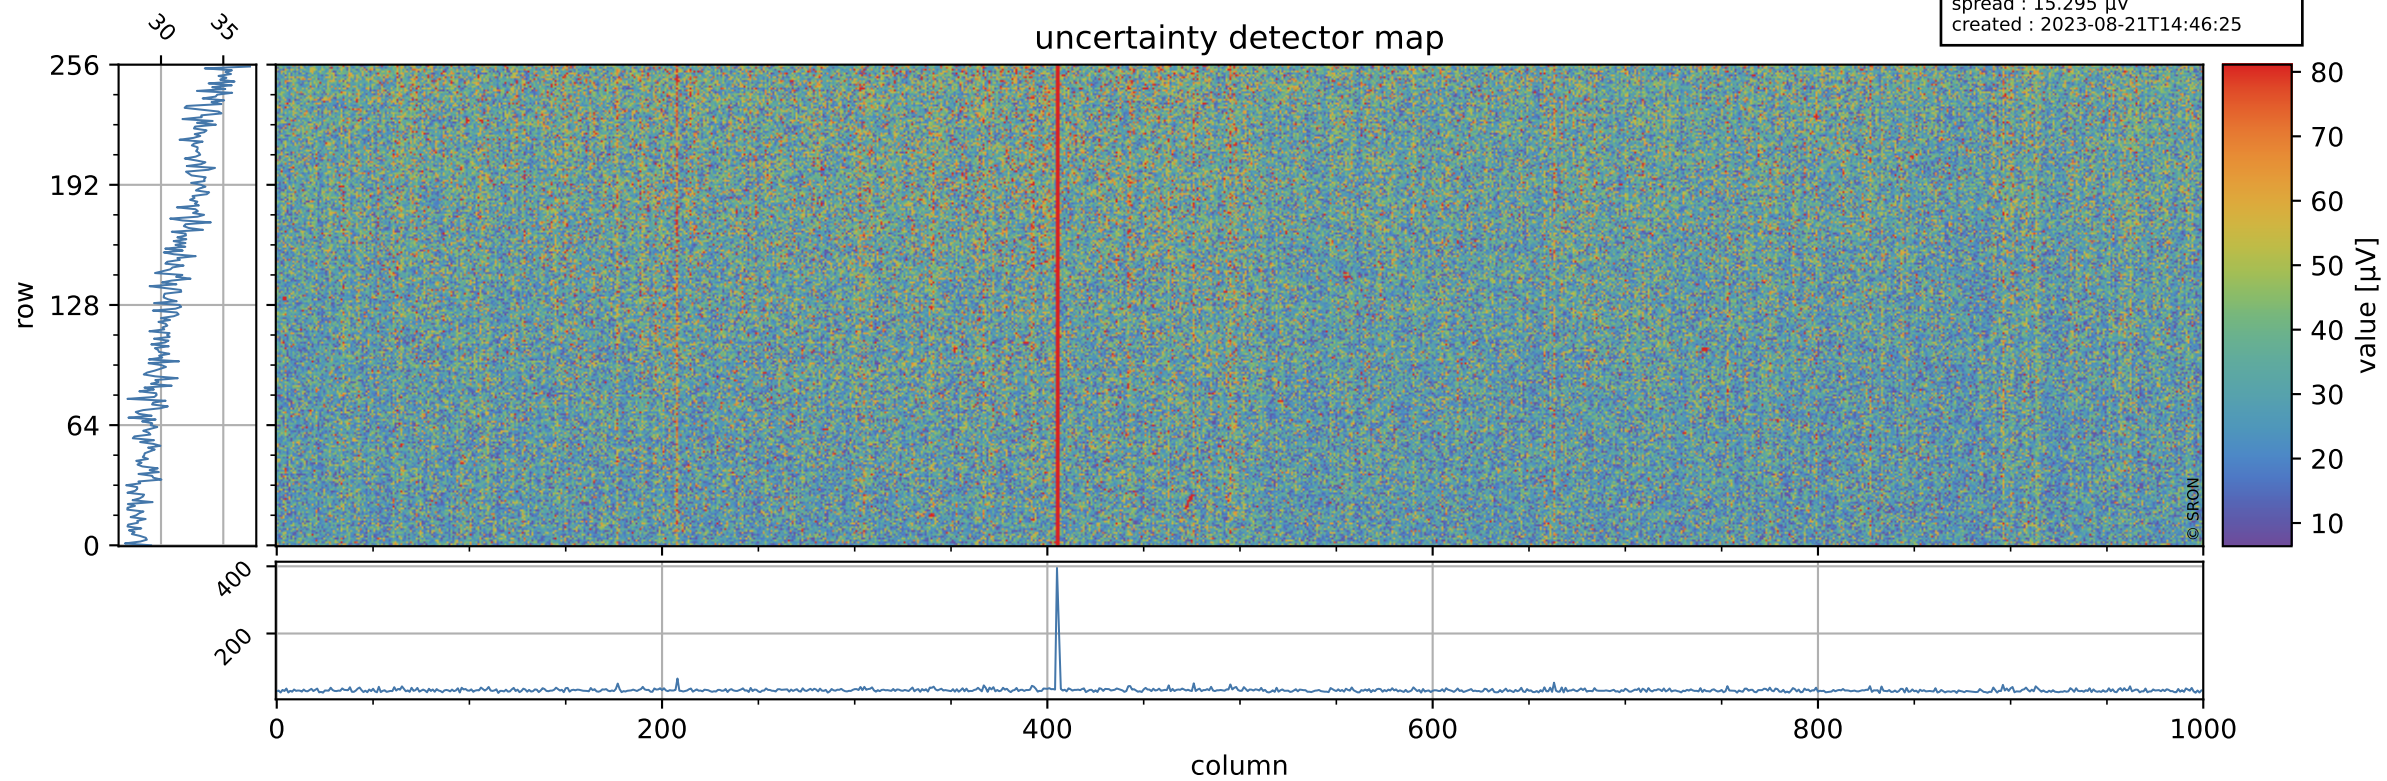

Tropomi SWIR offset (official)

orbits : 19 in [15052, 15097]
coverage : 2020-09-08 / 2020-09-11
median : 0.52593 V
spread : 0.035918 V
created : 2023-08-21T14:46:24

value detector map

Tropomi SWIR offset (official)

orbits : 19 in [15052, 15097]
coverage : 2020-09-08 / 2020-09-11
median : 31.236 μV
spread : 15.295 μV
created : 2023-08-21T14:46:25

Tropomi SWIR offset (official)

value compared with SWIR offset CKD

orbits : 19 in [15052, 15097]
coverage : 2020-09-08 / 2020-09-11
median : -0.089931 mV
spread : 0.38797 mV
created : 2023-08-21T14:46:25

Tropomi SWIR offset (official) ground-tracks of Sentinel-5P

orbits : 19 in [15052, 15097]
coverage : 2020-09-08 / 2020-09-11
created : 2023-08-21T14:46:25

Tropomi SWIR offset (official)

orbits : [2827, 15097]
coverage : 2018-04-30 / 2020-09-11
created : 2023-08-21T14:46:26

trend of detector median & temperatures