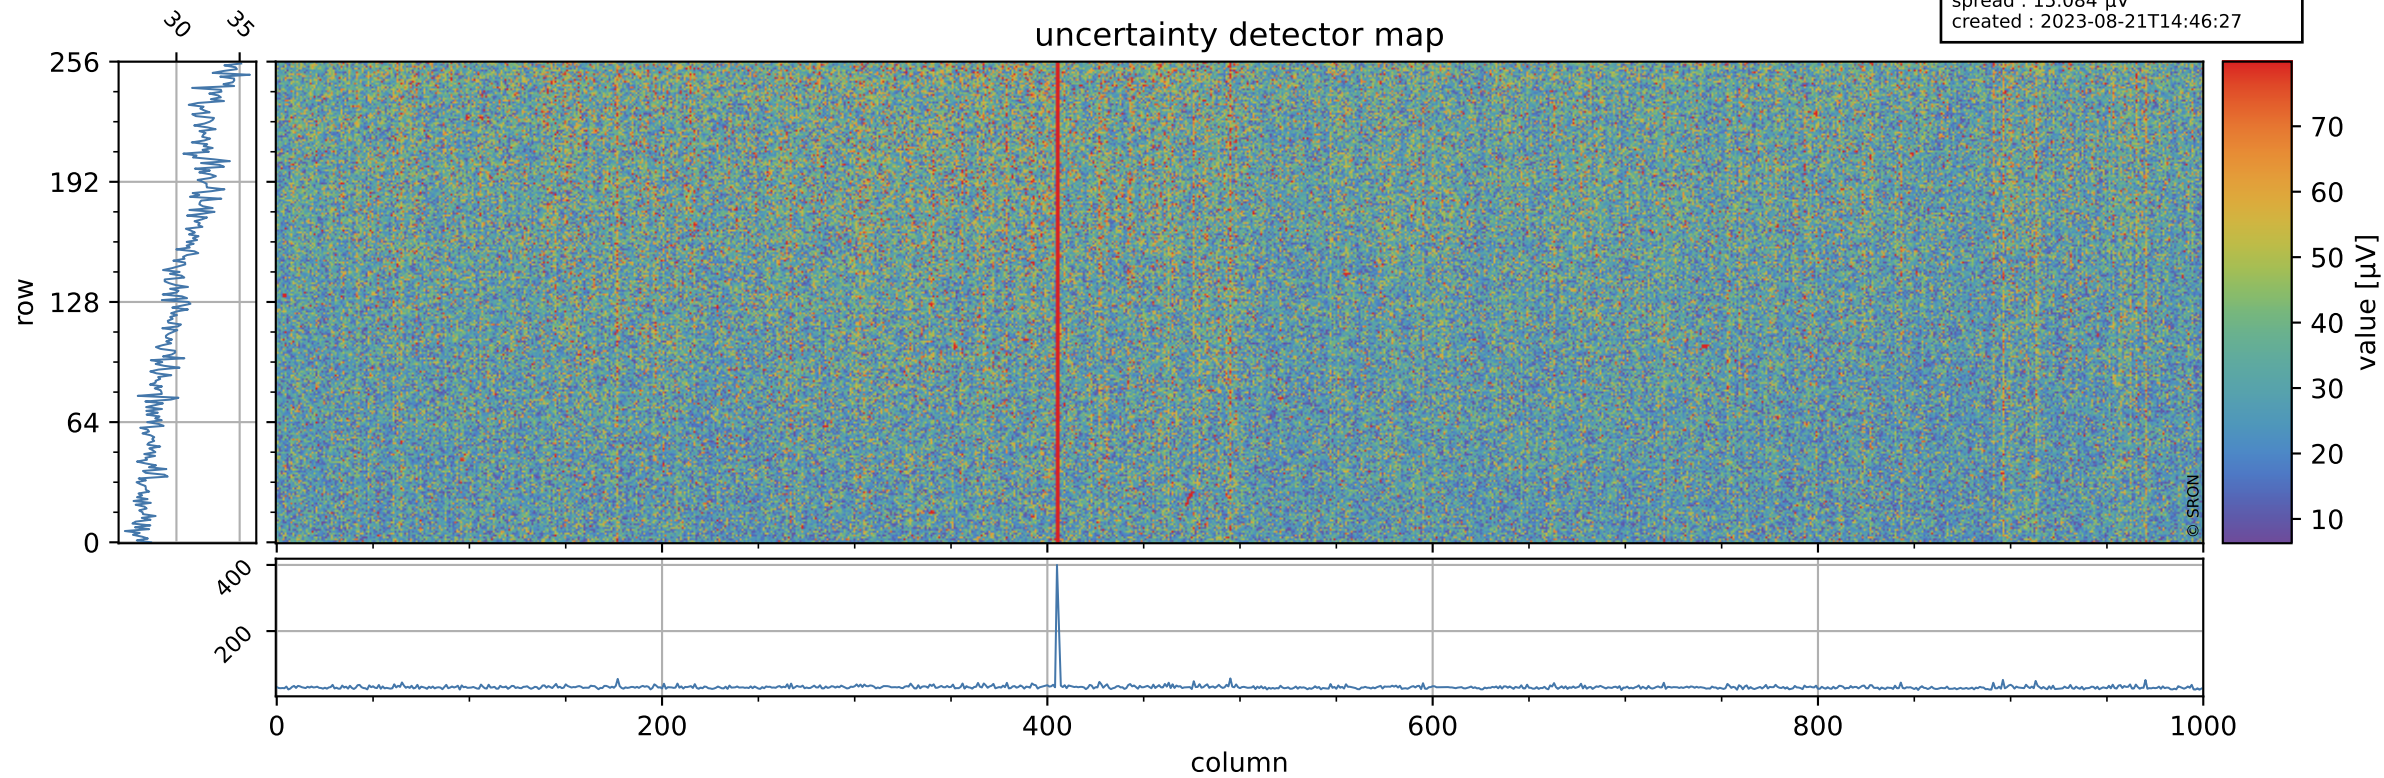

Tropomi SWIR offset (official)

orbits : 18 in [15067, 15112]
coverage : 2020-09-09 / 2020-09-12
median : 0.52594 V
spread : 0.035917 V
created : 2023-08-21T14:46:27

value detector map

Tropomi SWIR offset (official)

orbits : 18 in [15067, 15112]
coverage : 2020-09-09 / 2020-09-12
median : 30.503 μV
spread : 15.084 μV
created : 2023-08-21T14:46:27

Tropomi SWIR offset (official)

orbits : 18 in [15067, 15112]
coverage : 2020-09-09 / 2020-09-12
median : -0.072282 mV
spread : 0.39126 mV
created : 2023-08-21T14:46:28

value compared with SWIR offset CKD

Tropomi SWIR offset (official) ground-tracks of Sentinel-5P

orbits : 18 in [15067, 15112]
coverage : 2020-09-09 / 2020-09-12
created : 2023-08-21T14:46:28

Tropomi SWIR offset (official)

orbits : [2827, 15112]
coverage : 2018-04-30 / 2020-09-12
created : 2023-08-21T14:46:29

trend of detector median & temperatures