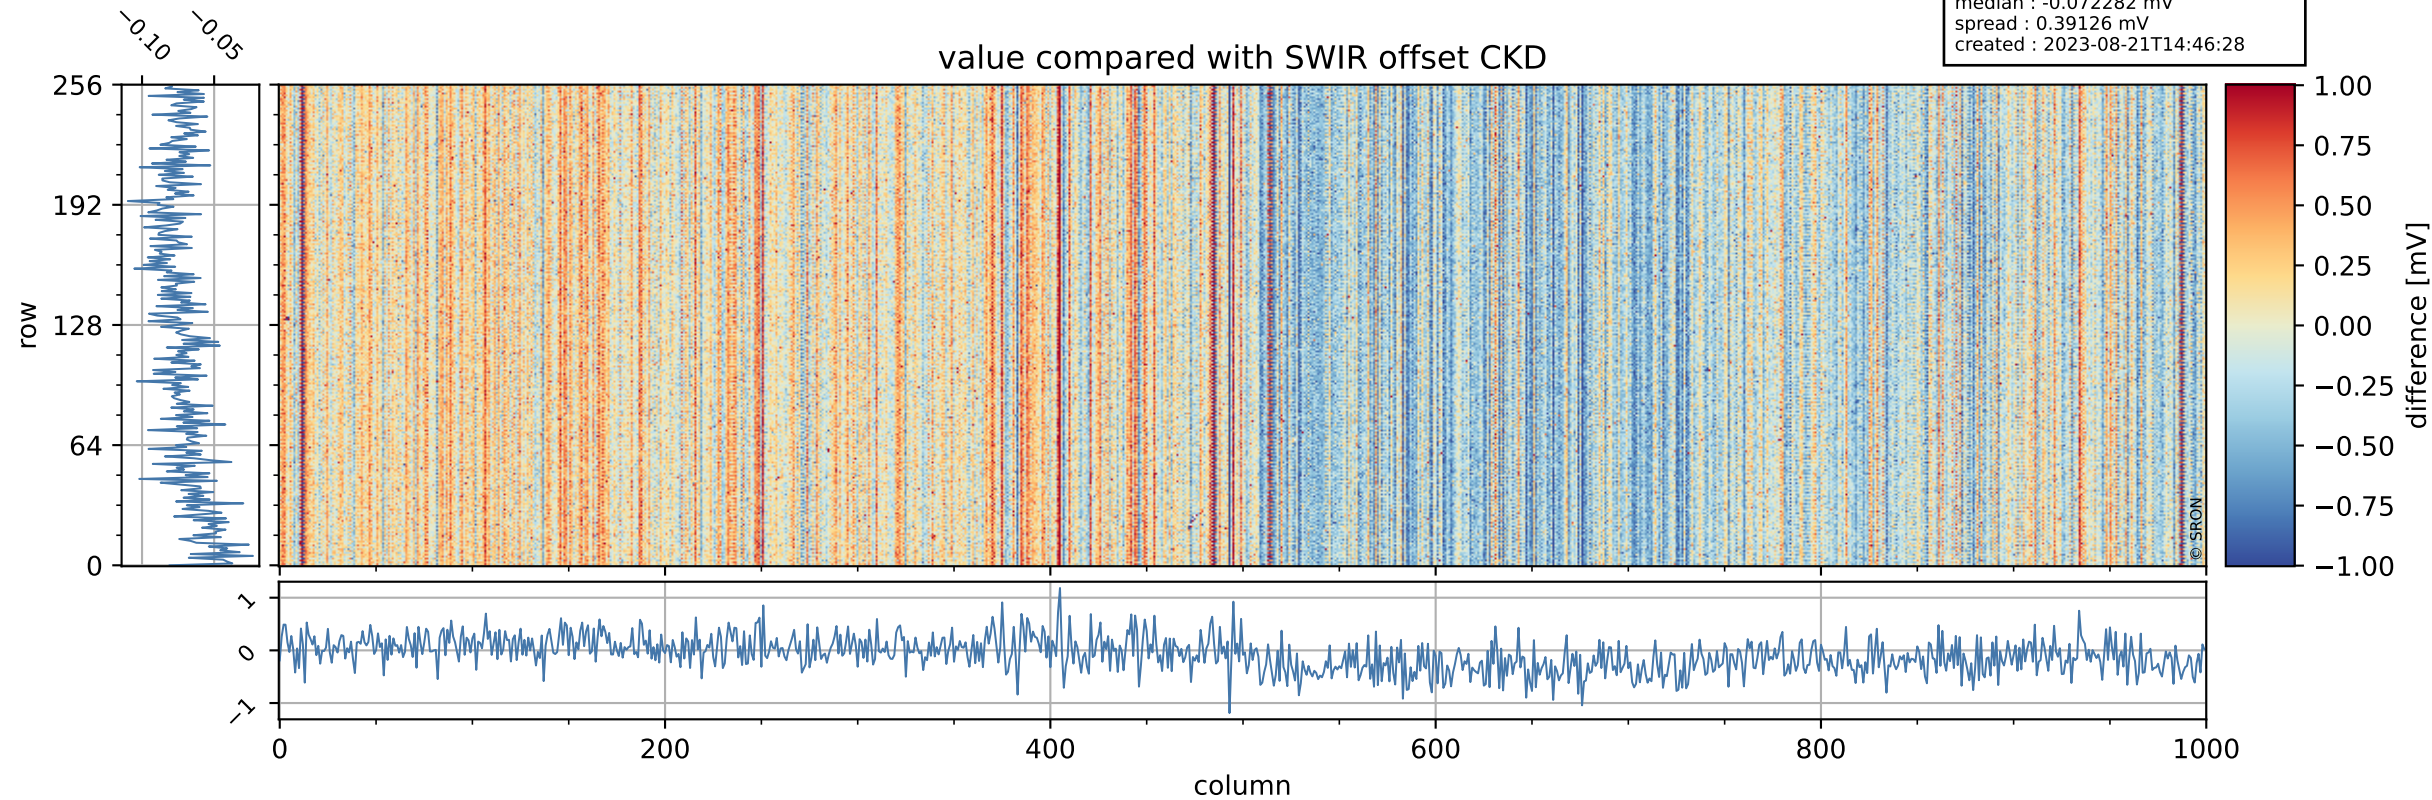

Tropomi SWIR offset (official)

orbits : 18 in [15067, 15112]
coverage : 2020-09-09 / 2020-09-12
median : 0.52594 V
spread : 0.035917 V
created : 2023-08-21T14:46:27

value detector map

Tropomi SWIR offset (official)

orbits : 18 in [15067, 15112]
coverage : 2020-09-09 / 2020-09-12
median : 30.503 μV
spread : 15.084 μV
created : 2023-08-21T14:46:27

Tropomi SWIR offset (official)

orbits : 18 in [15067, 15112]
coverage : 2020-09-09 / 2020-09-12
median : -0.072282 mV
spread : 0.39126 mV
created : 2023-08-21T14:46:28

value compared with SWIR offset CKD

Tropomi SWIR offset (official) ground-tracks of Sentinel-5P

orbits : 18 in [15067, 15112]
coverage : 2020-09-09 / 2020-09-12
created : 2023-08-21T14:46:28

Tropomi SWIR offset (official)

orbits : [2827, 15112]
coverage : 2018-04-30 / 2020-09-12
created : 2023-08-21T14:46:29

trend of detector median & temperatures