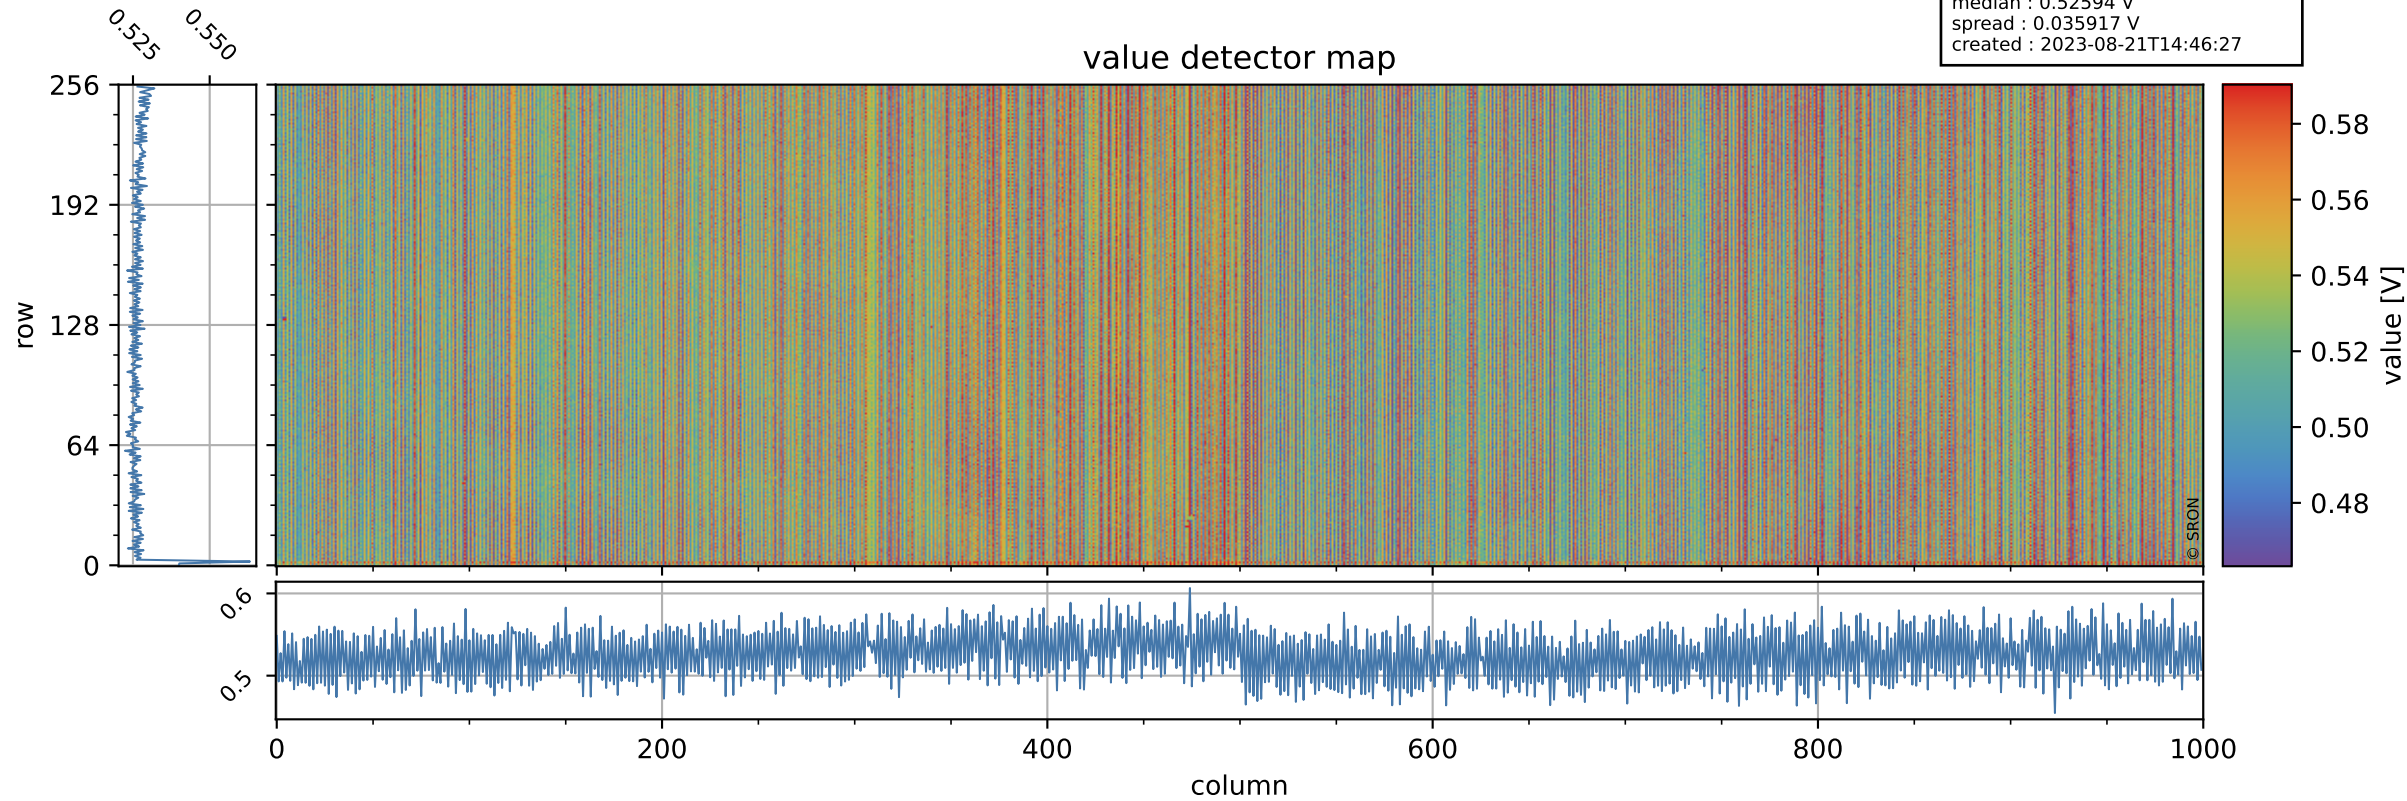

Tropomi SWIR offset (official)

orbits : 18 in [15067, 15112]
coverage : 2020-09-09 / 2020-09-12
median : 0.52594 V
spread : 0.035917 V
created : 2023-08-21T14:46:27

value detector map

Tropomi SWIR offset (official)

orbits : 18 in [15067, 15112]
coverage : 2020-09-09 / 2020-09-12
median : 30.503 μV
spread : 15.084 μV
created : 2023-08-21T14:46:27

Tropomi SWIR offset (official)

orbits : 18 in [15067, 15112]
coverage : 2020-09-09 / 2020-09-12
median : -0.072282 mV
spread : 0.39126 mV
created : 2023-08-21T14:46:28

value compared with SWIR offset CKD

Tropomi SWIR offset (official) ground-tracks of Sentinel-5P

orbits : 18 in [15067, 15112]
coverage : 2020-09-09 / 2020-09-12
created : 2023-08-21T14:46:28

Tropomi SWIR offset (official)

orbits : [2827, 15112]
coverage : 2018-04-30 / 2020-09-12
created : 2023-08-21T14:46:29

trend of detector median & temperatures