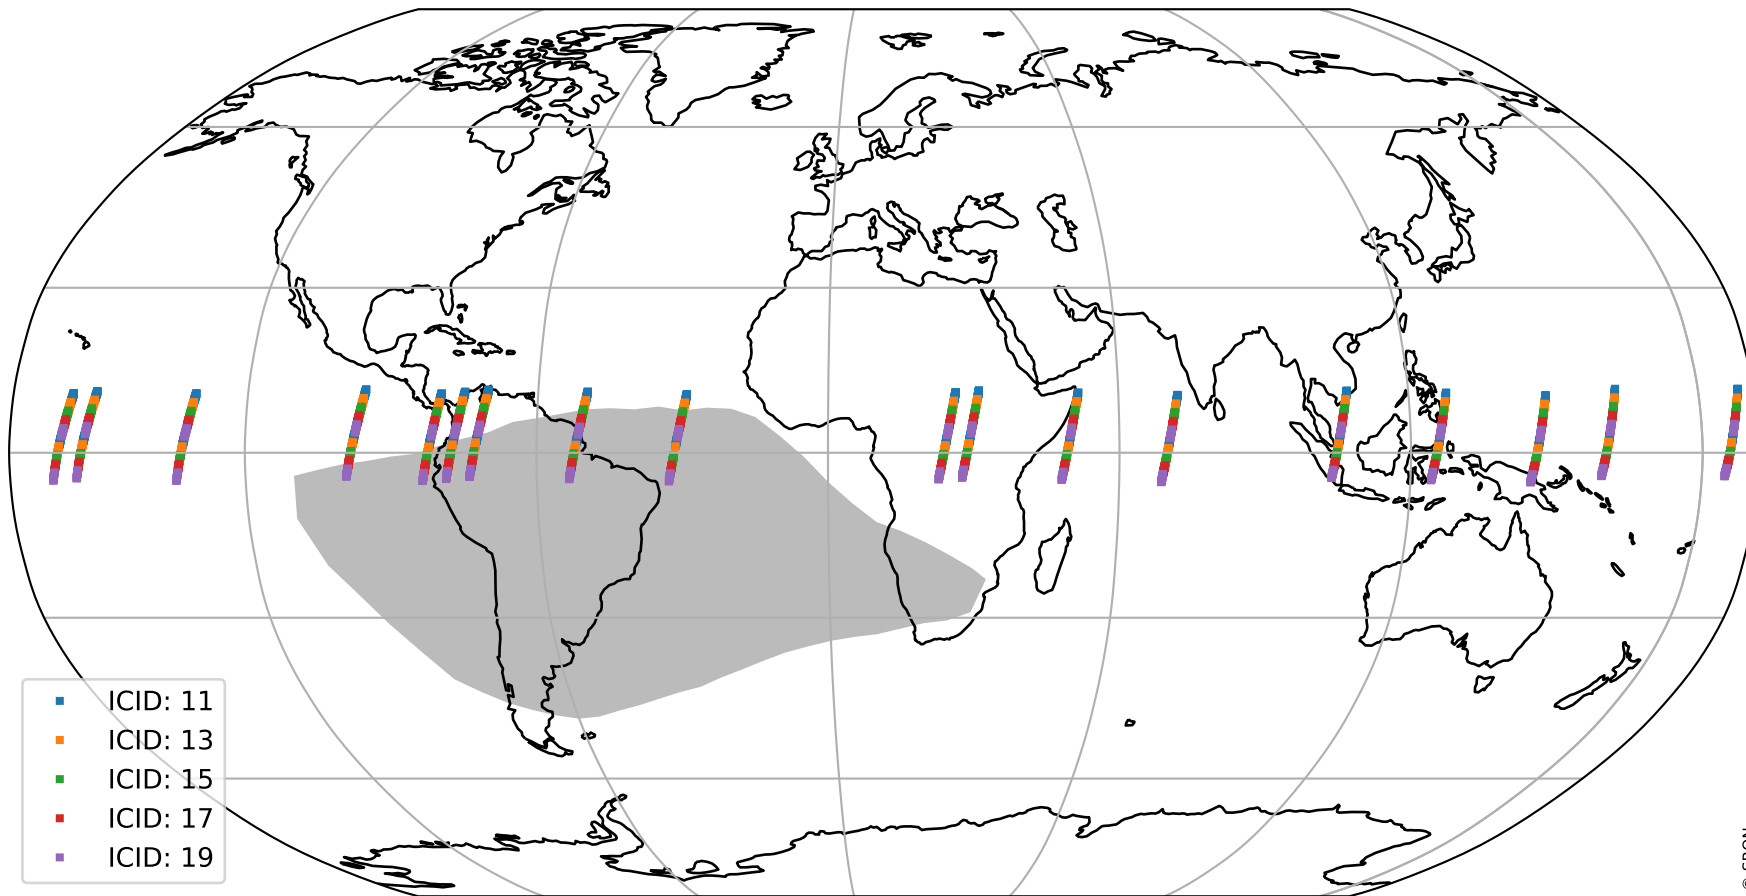

Tropomi SWIR offset (official)

orbits : 18 in [15067, 15112]
coverage : 2020-09-09 / 2020-09-12
median : 0.52594 V
spread : 0.035917 V
created : 2023-08-21T14:46:27

value detector map

Tropomi SWIR offset (official)

orbits : 18 in [15067, 15112]
coverage : 2020-09-09 / 2020-09-12
median : 30.503 μV
spread : 15.084 μV
created : 2023-08-21T14:46:27

Tropomi SWIR offset (official)

orbits : 18 in [15067, 15112]
coverage : 2020-09-09 / 2020-09-12
median : -0.072282 mV
spread : 0.39126 mV
created : 2023-08-21T14:46:28

value compared with SWIR offset CKD

Tropomi SWIR offset (official) ground-tracks of Sentinel-5P

orbits : 18 in [15067, 15112]
coverage : 2020-09-09 / 2020-09-12
created : 2023-08-21T14:46:28

Tropomi SWIR offset (official)

orbits : [2827, 15112]
coverage : 2018-04-30 / 2020-09-12
created : 2023-08-21T14:46:29

trend of detector median & temperatures