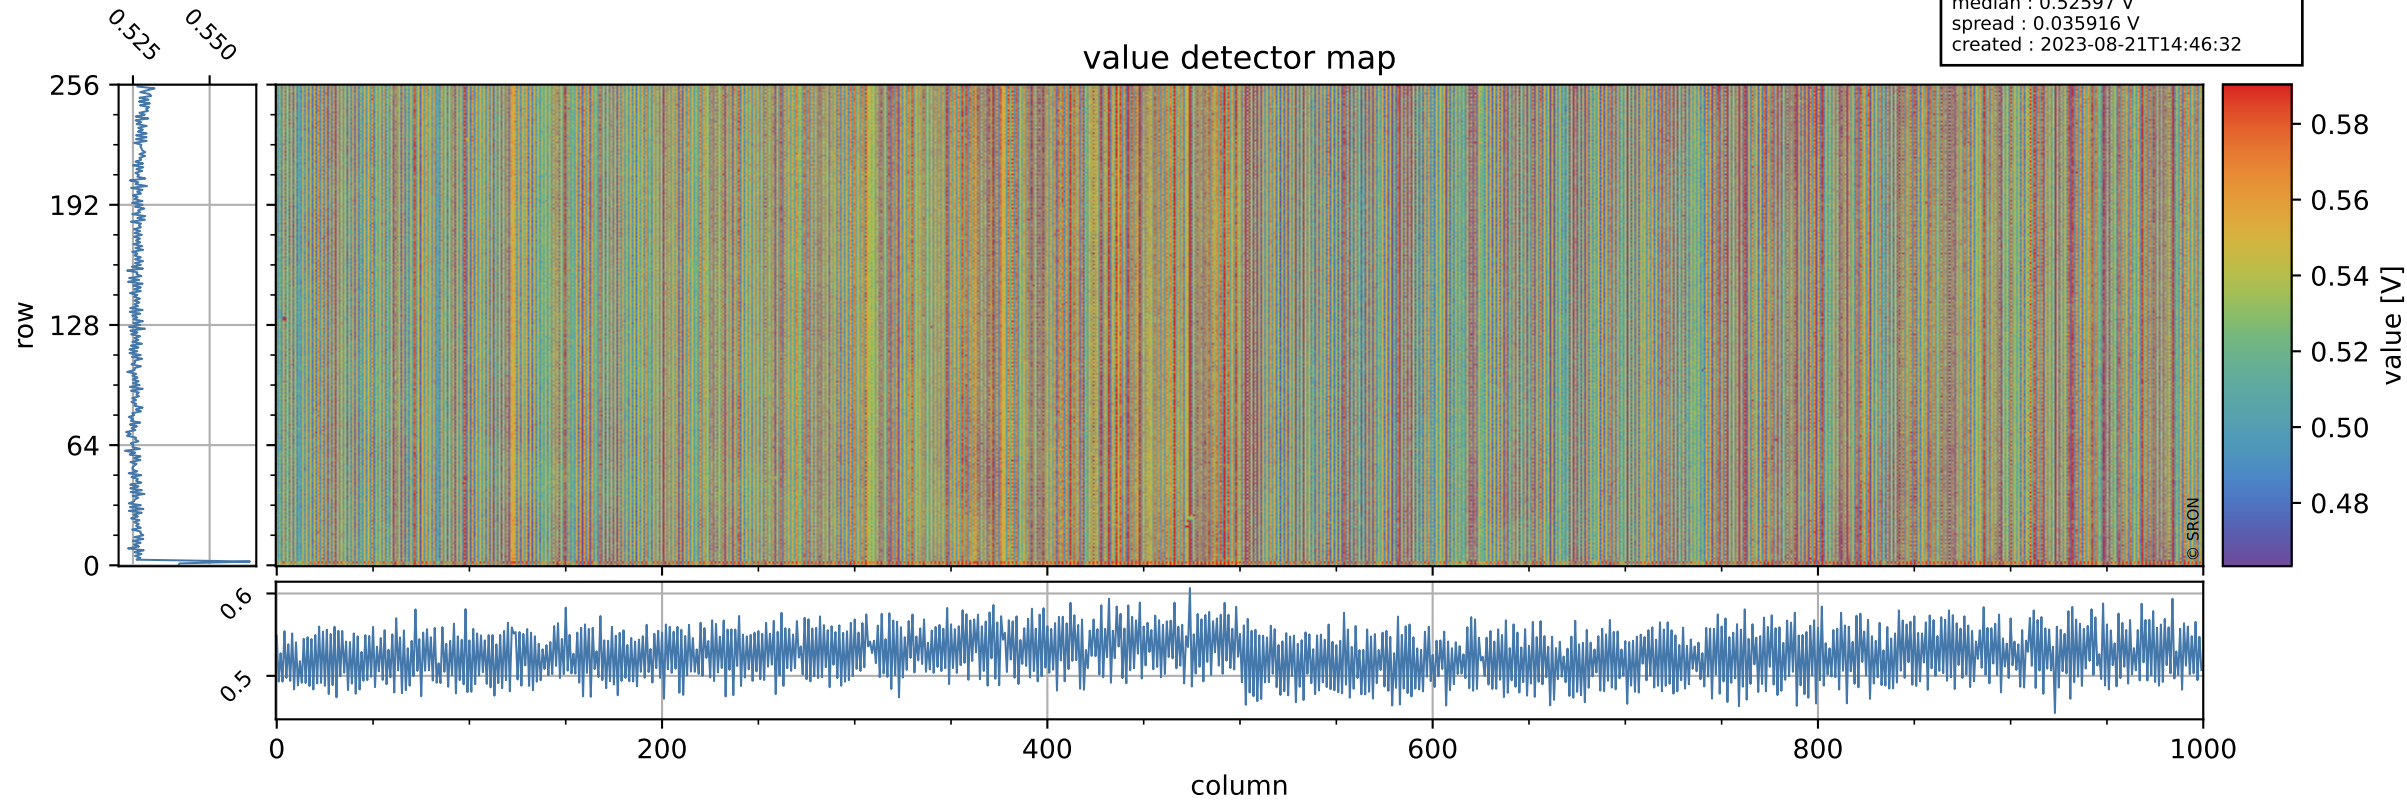

Tropomi SWIR offset (official)

orbits : 17 in [15097, 15142]
coverage : 2020-09-11 / 2020-09-14
median : 0.52597 V
spread : 0.035916 V
created : 2023-08-21T14:46:32

value detector map

Tropomi SWIR offset (official)

orbits : 17 in [15097, 15142]
coverage : 2020-09-11 / 2020-09-14
median : 29.899 μV
spread : 14.986 μV
created : 2023-08-21T14:46:33

Tropomi SWIR offset (official)

orbits : 17 in [15097, 15142]
coverage : 2020-09-11 / 2020-09-14
median : -0.048604 mV
spread : 0.39288 mV
created : 2023-08-21T14:46:33

value compared with SWIR offset CKD

Tropomi SWIR offset (official) ground-tracks of Sentinel-5P

orbits : 17 in [15097, 15142]
coverage : 2020-09-11 / 2020-09-14
created : 2023-08-21T14:46:34

Tropomi SWIR offset (official)

orbits : [2827, 15142]
coverage : 2018-04-30 / 2020-09-14
created : 2023-08-21T14:46:34

trend of detector median & temperatures