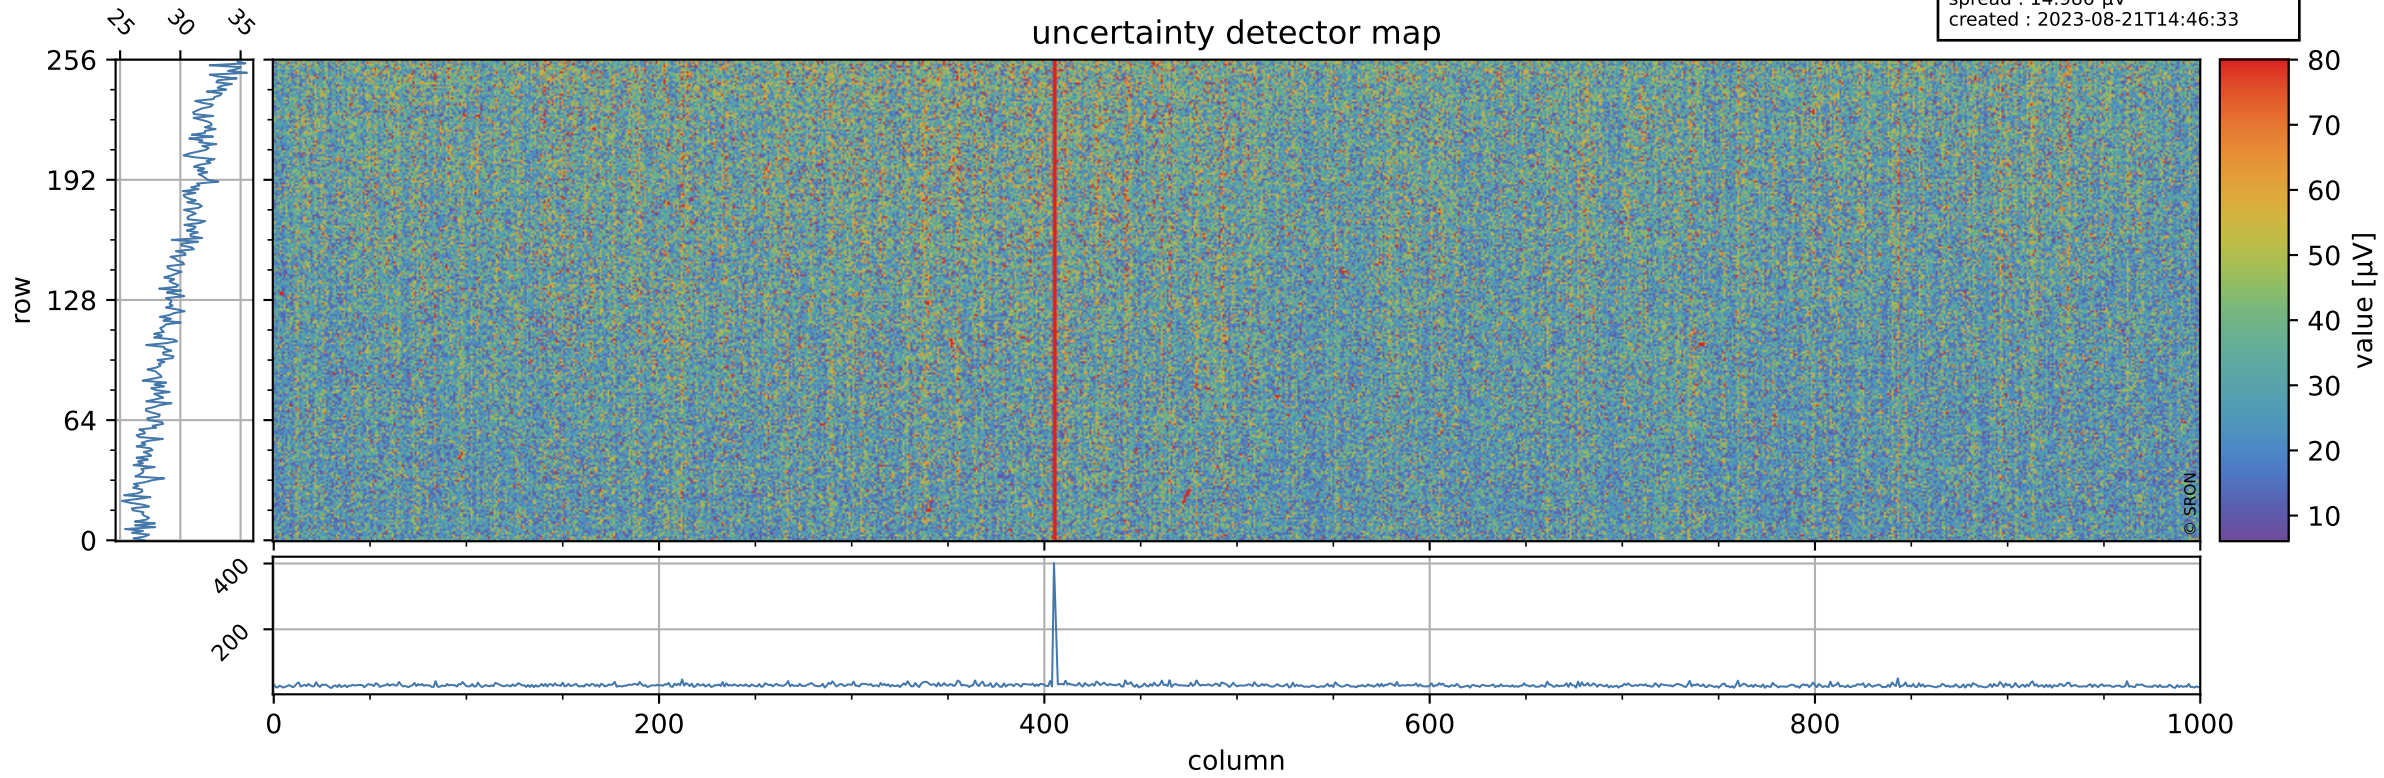

Tropomi SWIR offset (official)

orbits : 17 in [15097, 15142]
coverage : 2020-09-11 / 2020-09-14
median : 0.52597 V
spread : 0.035916 V
created : 2023-08-21T14:46:32

value detector map

Tropomi SWIR offset (official)

orbits : 17 in [15097, 15142]
coverage : 2020-09-11 / 2020-09-14
median : 29.899 μV
spread : 14.986 μV
created : 2023-08-21T14:46:33

Tropomi SWIR offset (official)

orbits : 17 in [15097, 15142]
coverage : 2020-09-11 / 2020-09-14
median : -0.048604 mV
spread : 0.39288 mV
created : 2023-08-21T14:46:33

value compared with SWIR offset CKD

Tropomi SWIR offset (official) ground-tracks of Sentinel-5P

orbits : 17 in [15097, 15142]
coverage : 2020-09-11 / 2020-09-14
created : 2023-08-21T14:46:34

Tropomi SWIR offset (official)

orbits : [2827, 15142]
coverage : 2018-04-30 / 2020-09-14
created : 2023-08-21T14:46:34

trend of detector median & temperatures