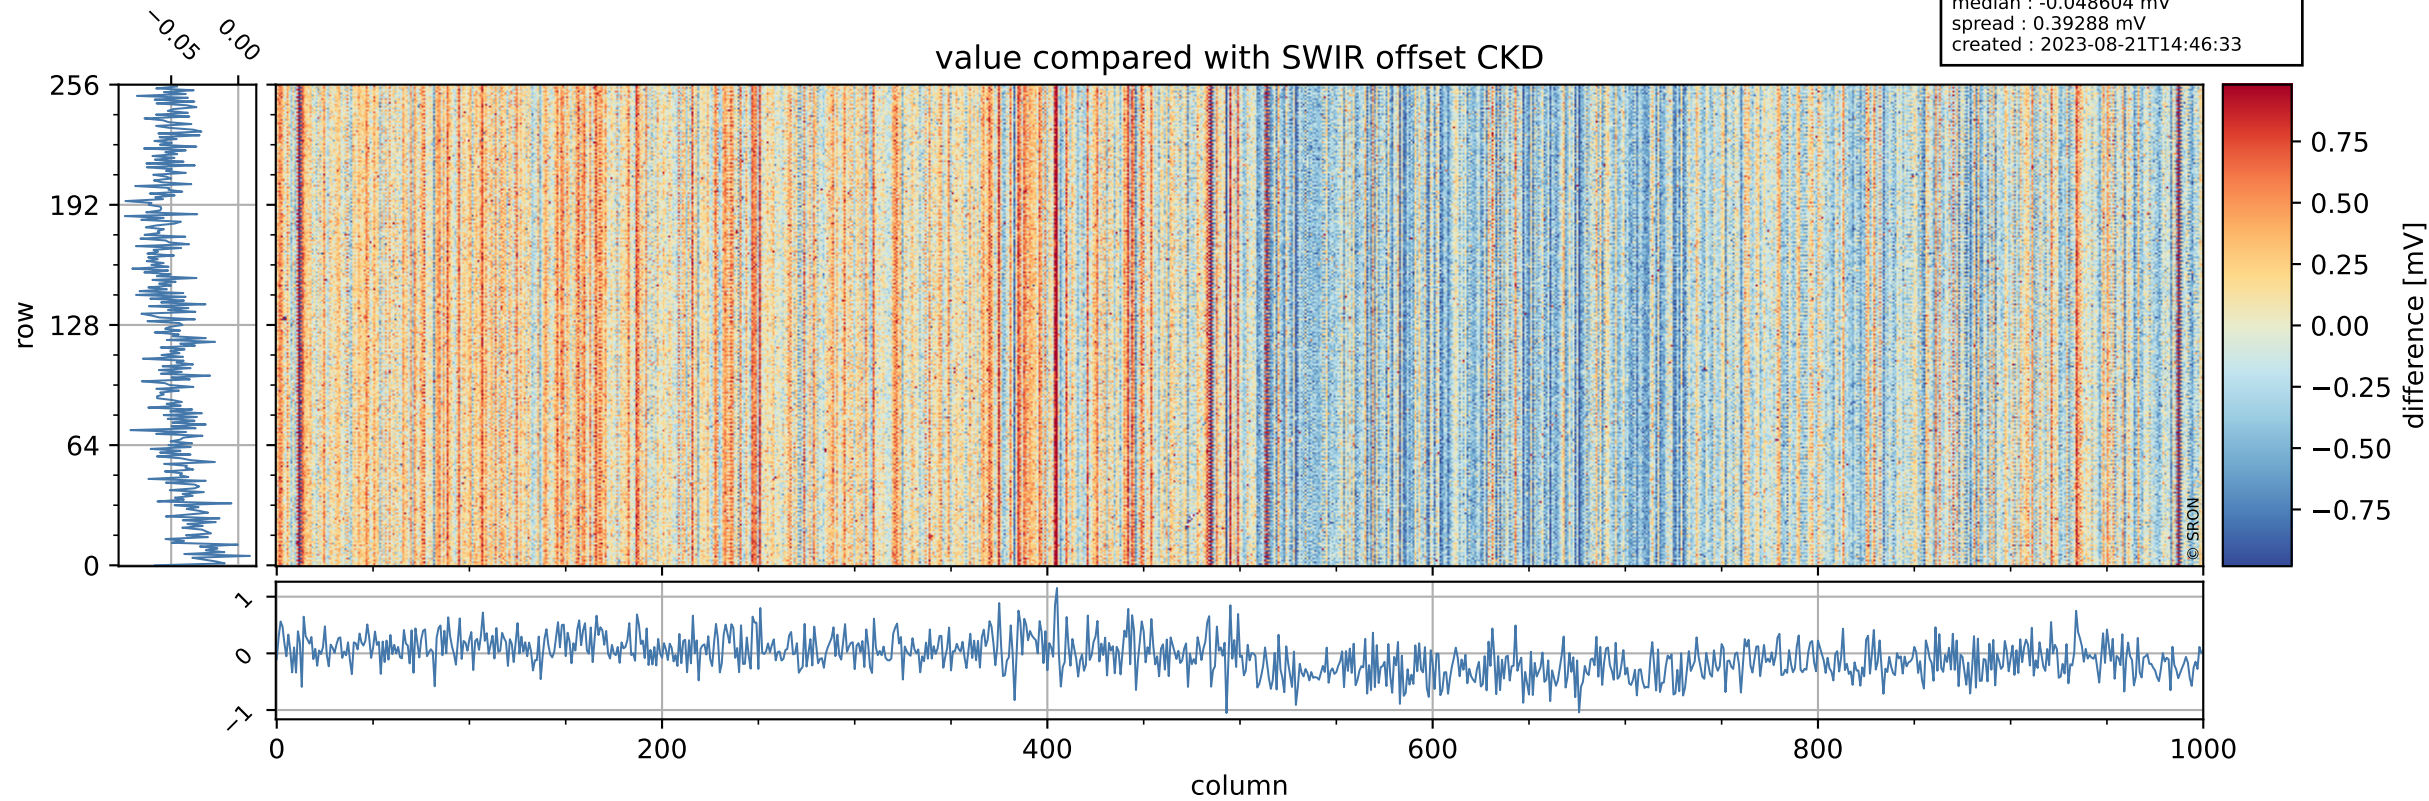

Tropomi SWIR offset (official)

orbits : 17 in [15097, 15142]
coverage : 2020-09-11 / 2020-09-14
median : 0.52597 V
spread : 0.035916 V
created : 2023-08-21T14:46:32

value detector map

Tropomi SWIR offset (official)

orbits : 17 in [15097, 15142]
coverage : 2020-09-11 / 2020-09-14
median : 29.899 μV
spread : 14.986 μV
created : 2023-08-21T14:46:33

Tropomi SWIR offset (official)

orbits : 17 in [15097, 15142]
coverage : 2020-09-11 / 2020-09-14
median : -0.048604 mV
spread : 0.39288 mV
created : 2023-08-21T14:46:33

value compared with SWIR offset CKD

Tropomi SWIR offset (official) ground-tracks of Sentinel-5P

orbits : 17 in [15097, 15142]
coverage : 2020-09-11 / 2020-09-14
created : 2023-08-21T14:46:34

Tropomi SWIR offset (official)

orbits : [2827, 15142]
coverage : 2018-04-30 / 2020-09-14
created : 2023-08-21T14:46:34

trend of detector median & temperatures