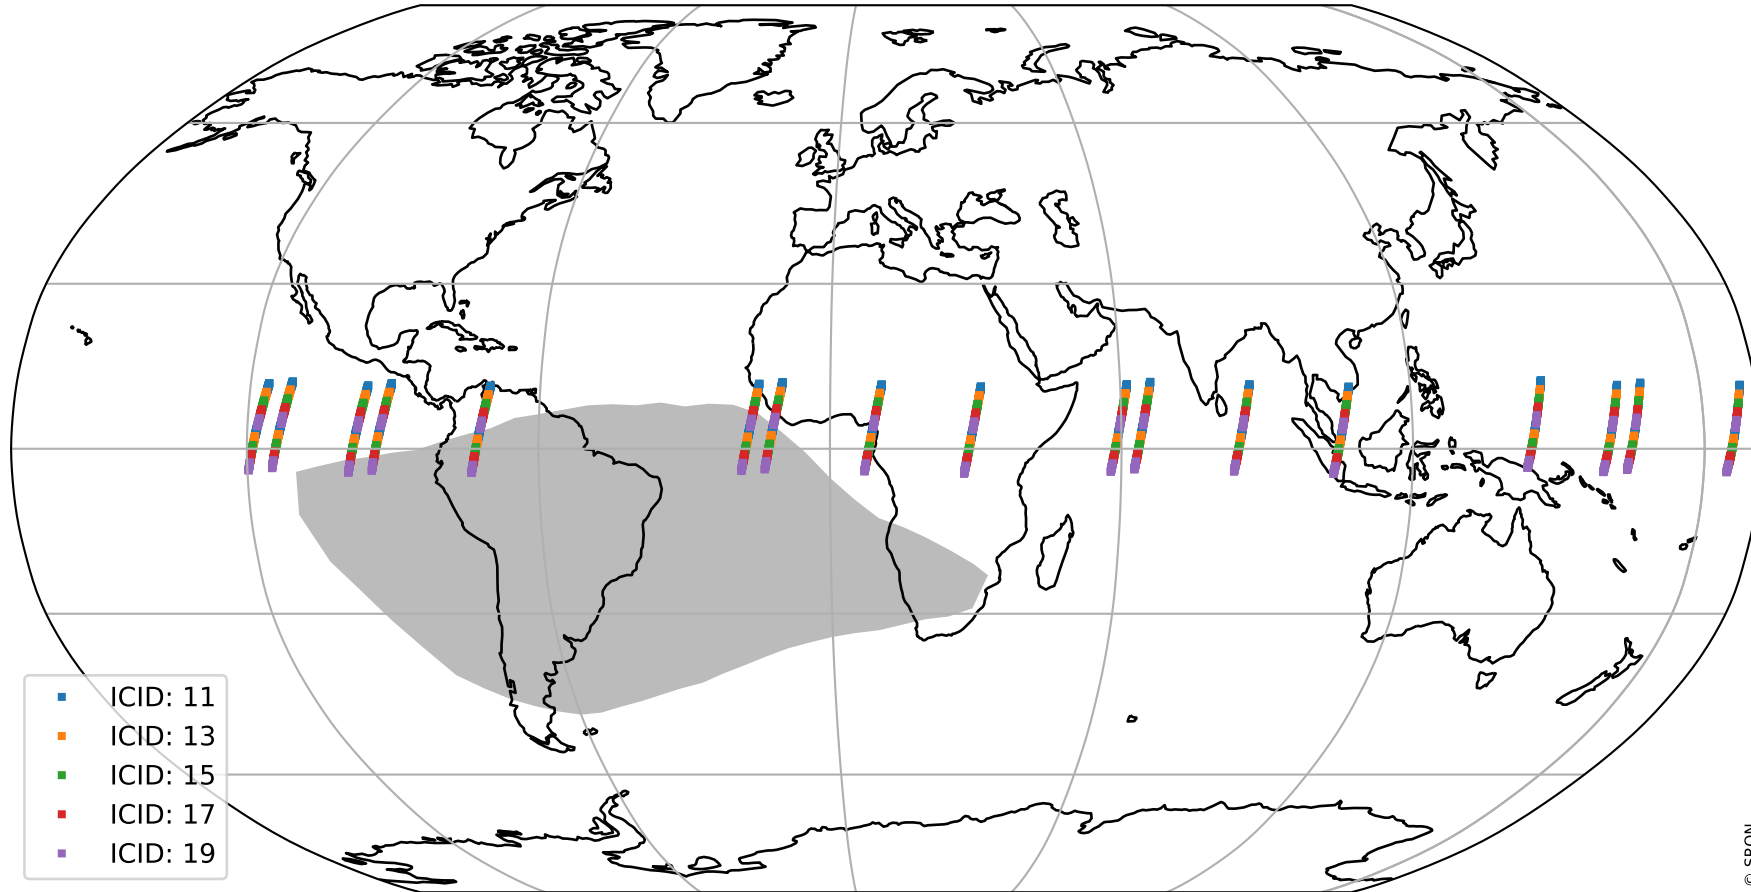

Tropomi SWIR offset (official)

orbits : 17 in [15097, 15142]
coverage : 2020-09-11 / 2020-09-14
median : 0.52597 V
spread : 0.035916 V
created : 2023-08-21T14:46:32

value detector map

Tropomi SWIR offset (official)

orbits : 17 in [15097, 15142]
coverage : 2020-09-11 / 2020-09-14
median : 29.899 μV
spread : 14.986 μV
created : 2023-08-21T14:46:33

Tropomi SWIR offset (official)

orbits : 17 in [15097, 15142]
coverage : 2020-09-11 / 2020-09-14
median : -0.048604 mV
spread : 0.39288 mV
created : 2023-08-21T14:46:33

value compared with SWIR offset CKD

Tropomi SWIR offset (official) ground-tracks of Sentinel-5P

orbits : 17 in [15097, 15142]
coverage : 2020-09-11 / 2020-09-14
created : 2023-08-21T14:46:34

Tropomi SWIR offset (official)

orbits : [2827, 15142]
coverage : 2018-04-30 / 2020-09-14
created : 2023-08-21T14:46:34

trend of detector median & temperatures