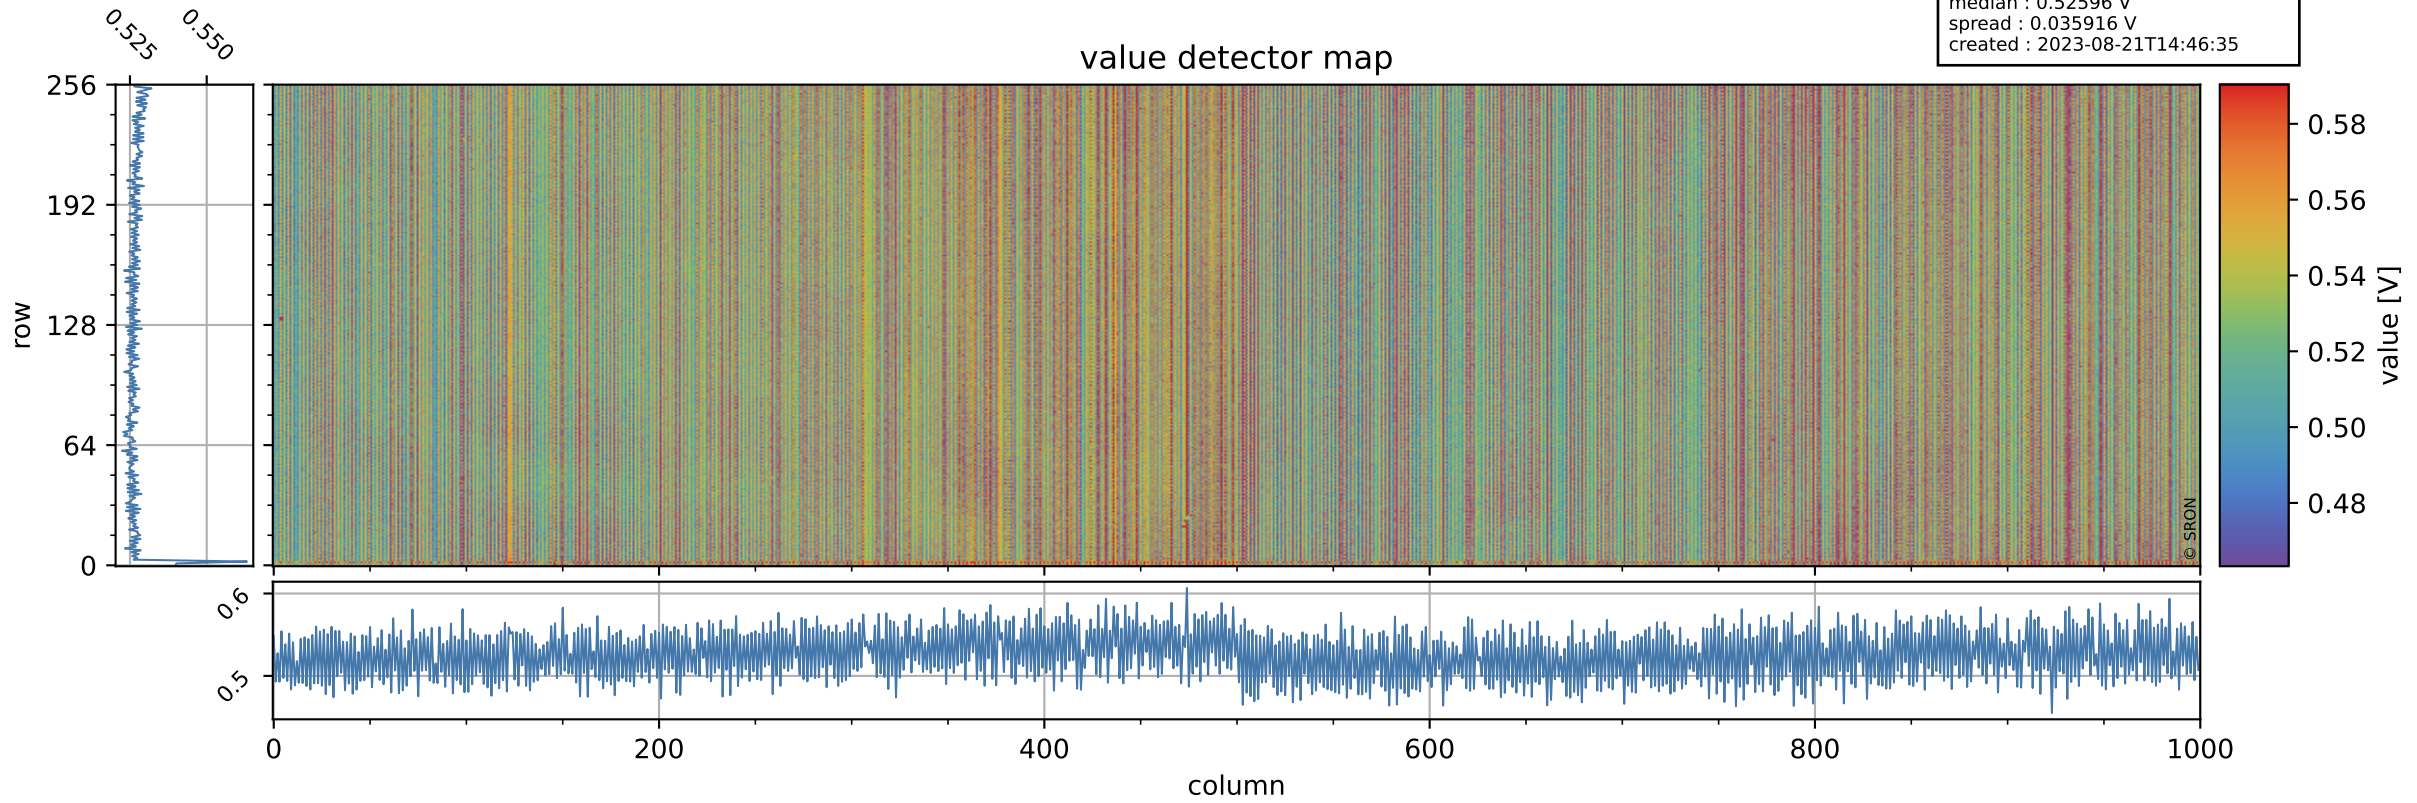

Tropomi SWIR offset (official)

orbits : 18 in [15112, 15157]
coverage : 2020-09-12 / 2020-09-15
median : 0.52596 V
spread : 0.035916 V
created : 2023-08-21T14:46:35

value detector map

Tropomi SWIR offset (official)

orbits : 18 in [15112, 15157]
coverage : 2020-09-12 / 2020-09-15
median : 30.235 μV
spread : 15.126 μV
created : 2023-08-21T14:46:36

Tropomi SWIR offset (official)

orbits : 18 in [15112, 15157]
coverage : 2020-09-12 / 2020-09-15
median : -0.050801 mV
spread : 0.39061 mV
created : 2023-08-21T14:46:36

value compared with SWIR offset CKD

Tropomi SWIR offset (official) ground-tracks of Sentinel-5P

orbits : 18 in [15112, 15157]
coverage : 2020-09-12 / 2020-09-15
created : 2023-08-21T14:46:37

Tropomi SWIR offset (official)

orbits : [2827, 15157]
coverage : 2018-04-30 / 2020-09-15
created : 2023-08-21T14:46:37

trend of detector median & temperatures