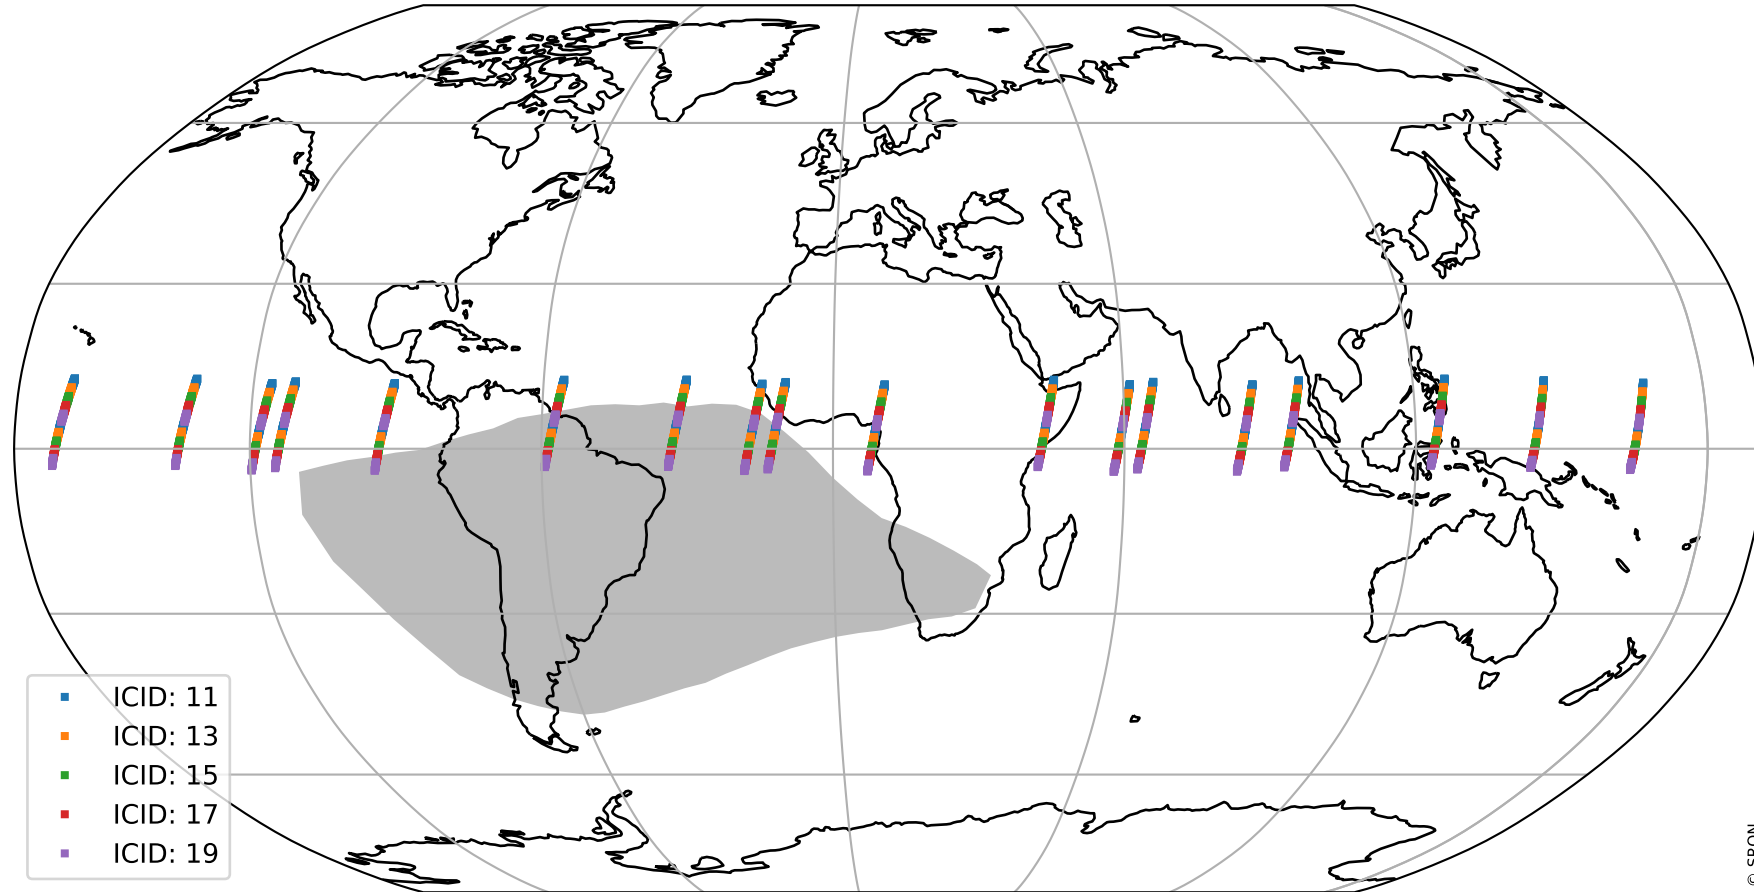

Tropomi SWIR offset (official)

orbits : 18 in [15112, 15157]
coverage : 2020-09-12 / 2020-09-15
median : 0.52596 V
spread : 0.035916 V
created : 2023-08-21T14:46:35

value detector map

Tropomi SWIR offset (official)

orbits : 18 in [15112, 15157]
coverage : 2020-09-12 / 2020-09-15
median : 30.235 μV
spread : 15.126 μV
created : 2023-08-21T14:46:36

Tropomi SWIR offset (official)

orbits : 18 in [15112, 15157]
coverage : 2020-09-12 / 2020-09-15
median : -0.050801 mV
spread : 0.39061 mV
created : 2023-08-21T14:46:36

value compared with SWIR offset CKD

Tropomi SWIR offset (official) ground-tracks of Sentinel-5P

orbits : 18 in [15112, 15157]
coverage : 2020-09-12 / 2020-09-15
created : 2023-08-21T14:46:37

Tropomi SWIR offset (official)

orbits : [2827, 15157]
coverage : 2018-04-30 / 2020-09-15
created : 2023-08-21T14:46:37

trend of detector median & temperatures