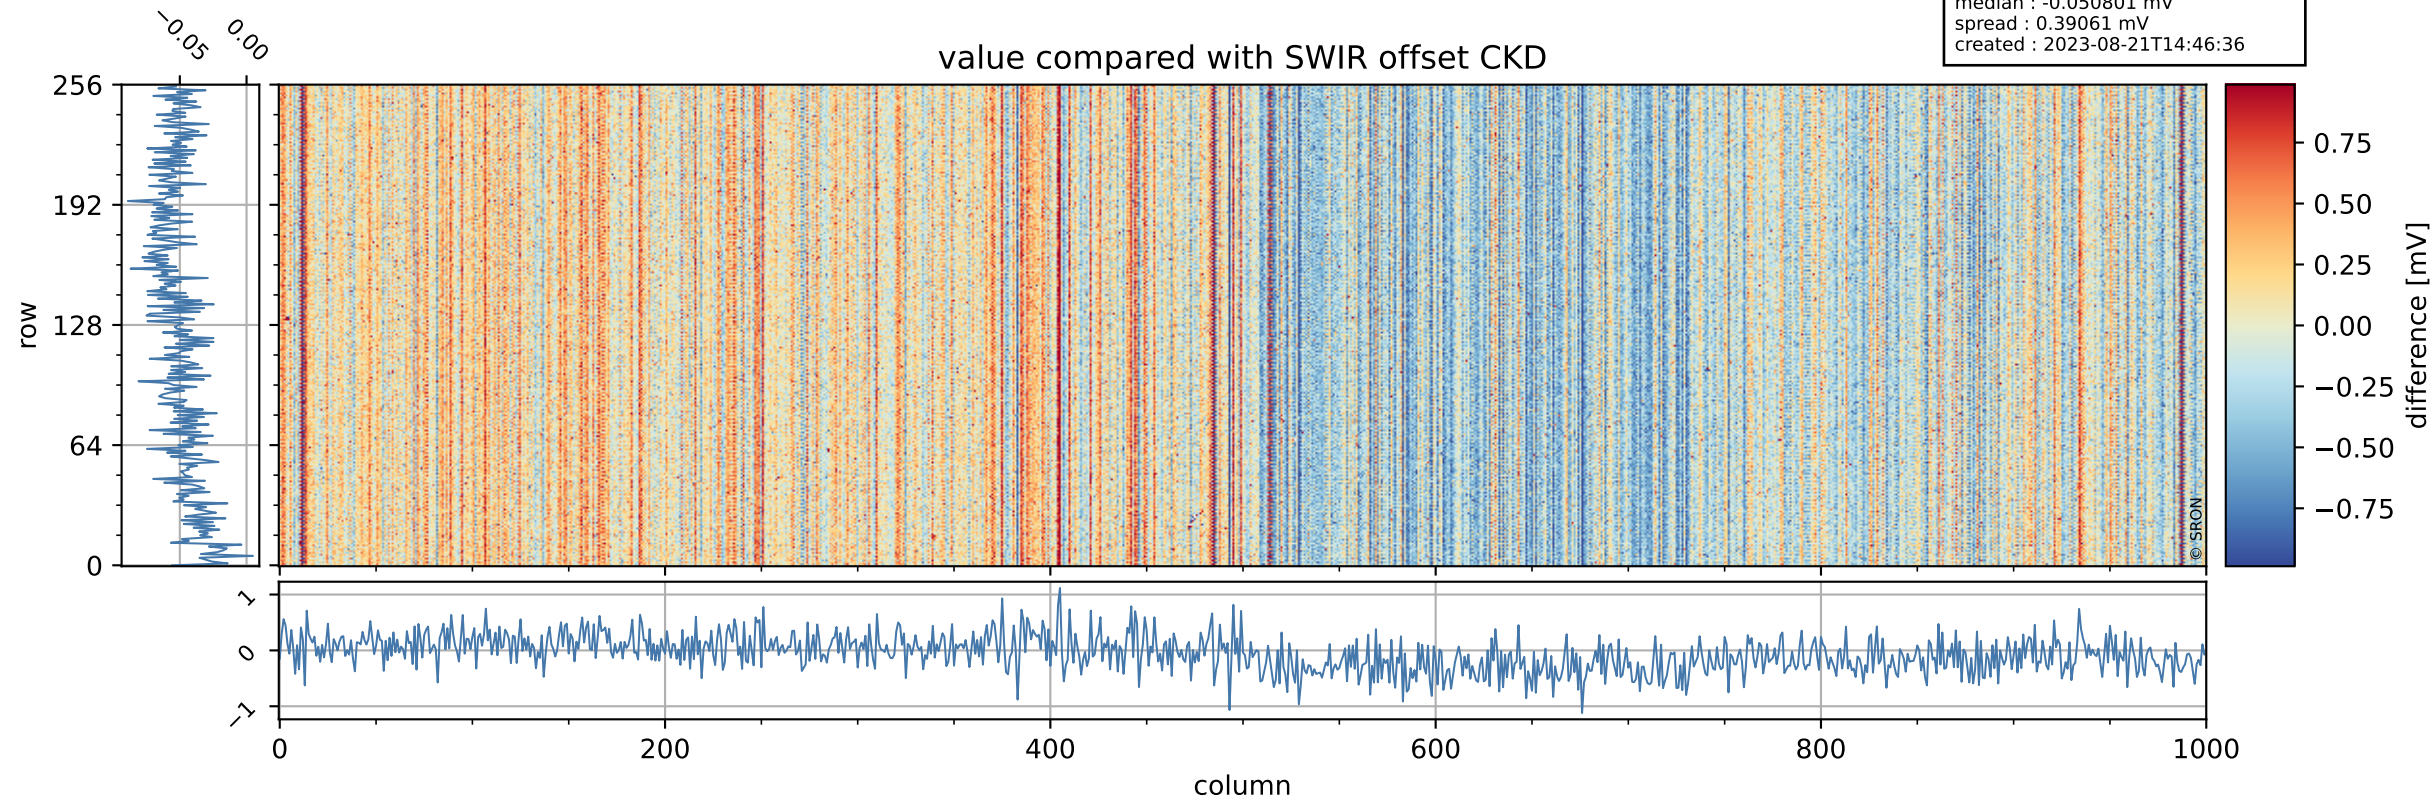

Tropomi SWIR offset (official)

orbits : 18 in [15112, 15157]
coverage : 2020-09-12 / 2020-09-15
median : 0.52596 V
spread : 0.035916 V
created : 2023-08-21T14:46:35

value detector map

Tropomi SWIR offset (official)

orbits : 18 in [15112, 15157]
coverage : 2020-09-12 / 2020-09-15
median : 30.235 μV
spread : 15.126 μV
created : 2023-08-21T14:46:36

Tropomi SWIR offset (official)

orbits : 18 in [15112, 15157]
coverage : 2020-09-12 / 2020-09-15
median : -0.050801 mV
spread : 0.39061 mV
created : 2023-08-21T14:46:36

value compared with SWIR offset CKD

Tropomi SWIR offset (official) ground-tracks of Sentinel-5P

orbits : 18 in [15112, 15157]
coverage : 2020-09-12 / 2020-09-15
created : 2023-08-21T14:46:37

Tropomi SWIR offset (official)

orbits : [2827, 15157]
coverage : 2018-04-30 / 2020-09-15
created : 2023-08-21T14:46:37

trend of detector median & temperatures