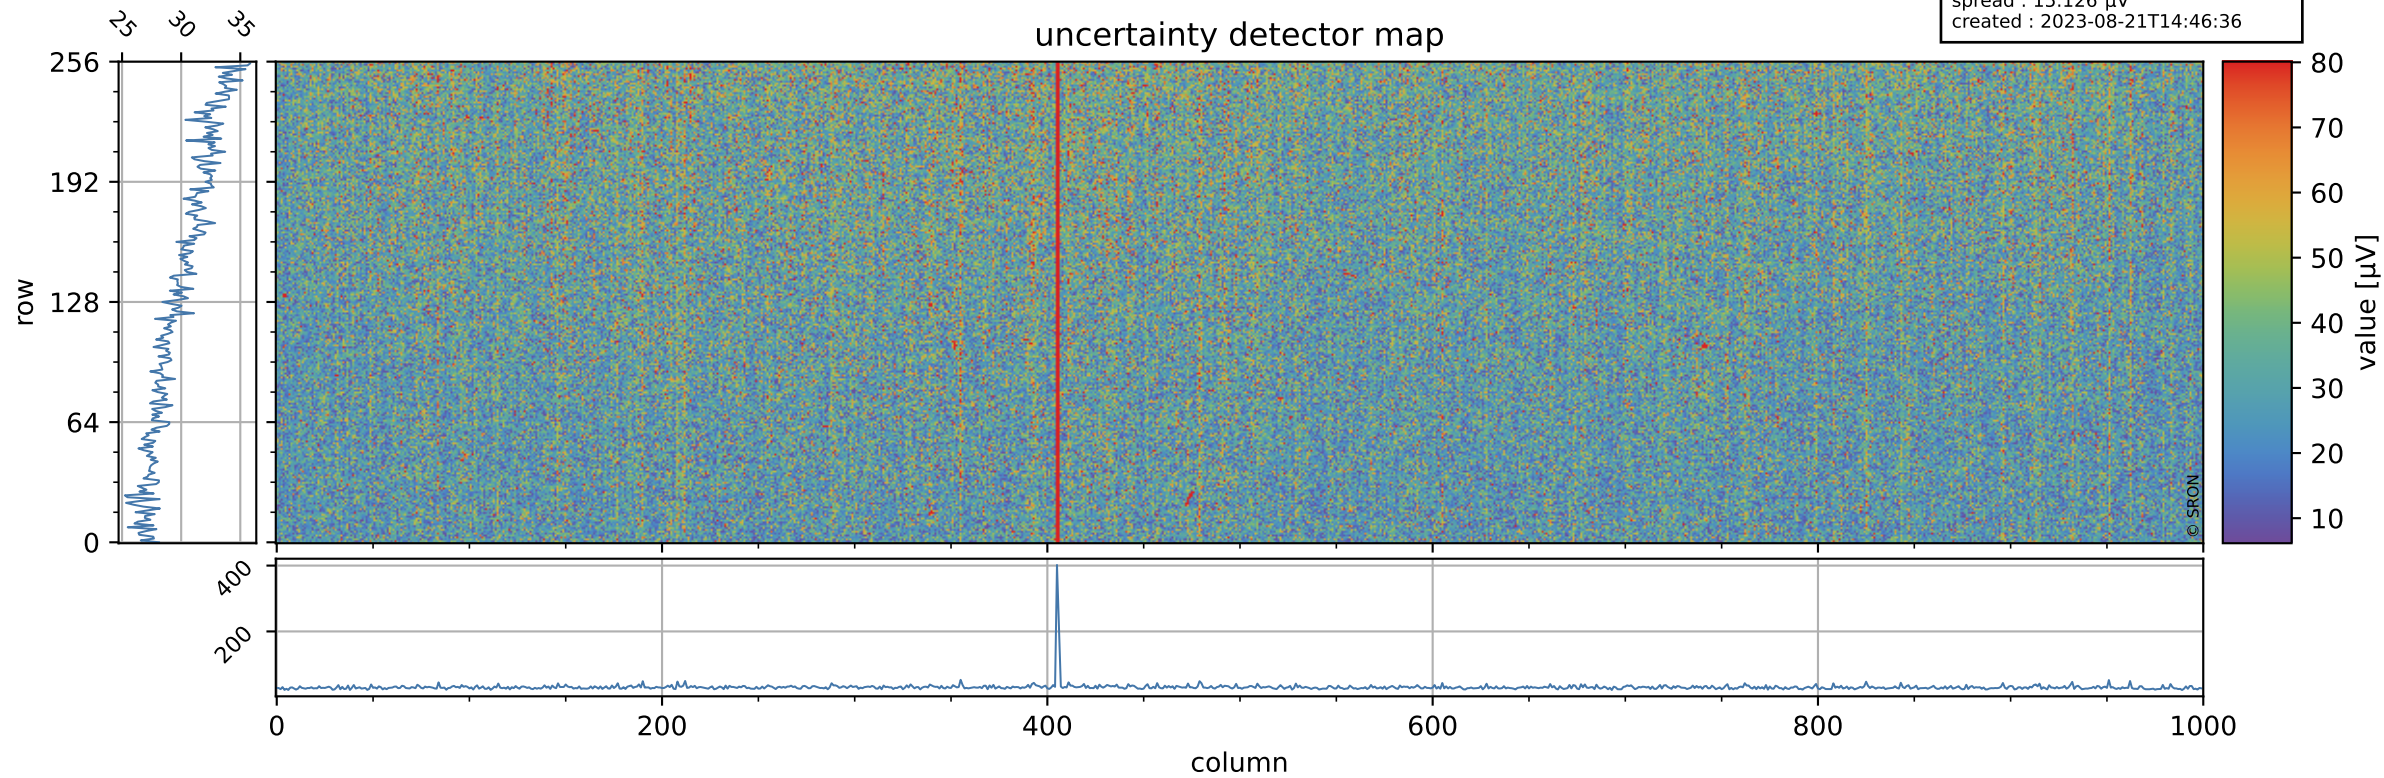

Tropomi SWIR offset (official)

orbits : 18 in [15112, 15157]
coverage : 2020-09-12 / 2020-09-15
median : 0.52596 V
spread : 0.035916 V
created : 2023-08-21T14:46:35

value detector map

Tropomi SWIR offset (official)

orbits : 18 in [15112, 15157]
coverage : 2020-09-12 / 2020-09-15
median : 30.235 μV
spread : 15.126 μV
created : 2023-08-21T14:46:36

Tropomi SWIR offset (official)

orbits : 18 in [15112, 15157]
coverage : 2020-09-12 / 2020-09-15
median : -0.050801 mV
spread : 0.39061 mV
created : 2023-08-21T14:46:36

value compared with SWIR offset CKD

Tropomi SWIR offset (official) ground-tracks of Sentinel-5P

orbits : 18 in [15112, 15157]
coverage : 2020-09-12 / 2020-09-15
created : 2023-08-21T14:46:37

Tropomi SWIR offset (official)

orbits : [2827, 15157]
coverage : 2018-04-30 / 2020-09-15
created : 2023-08-21T14:46:37

trend of detector median & temperatures