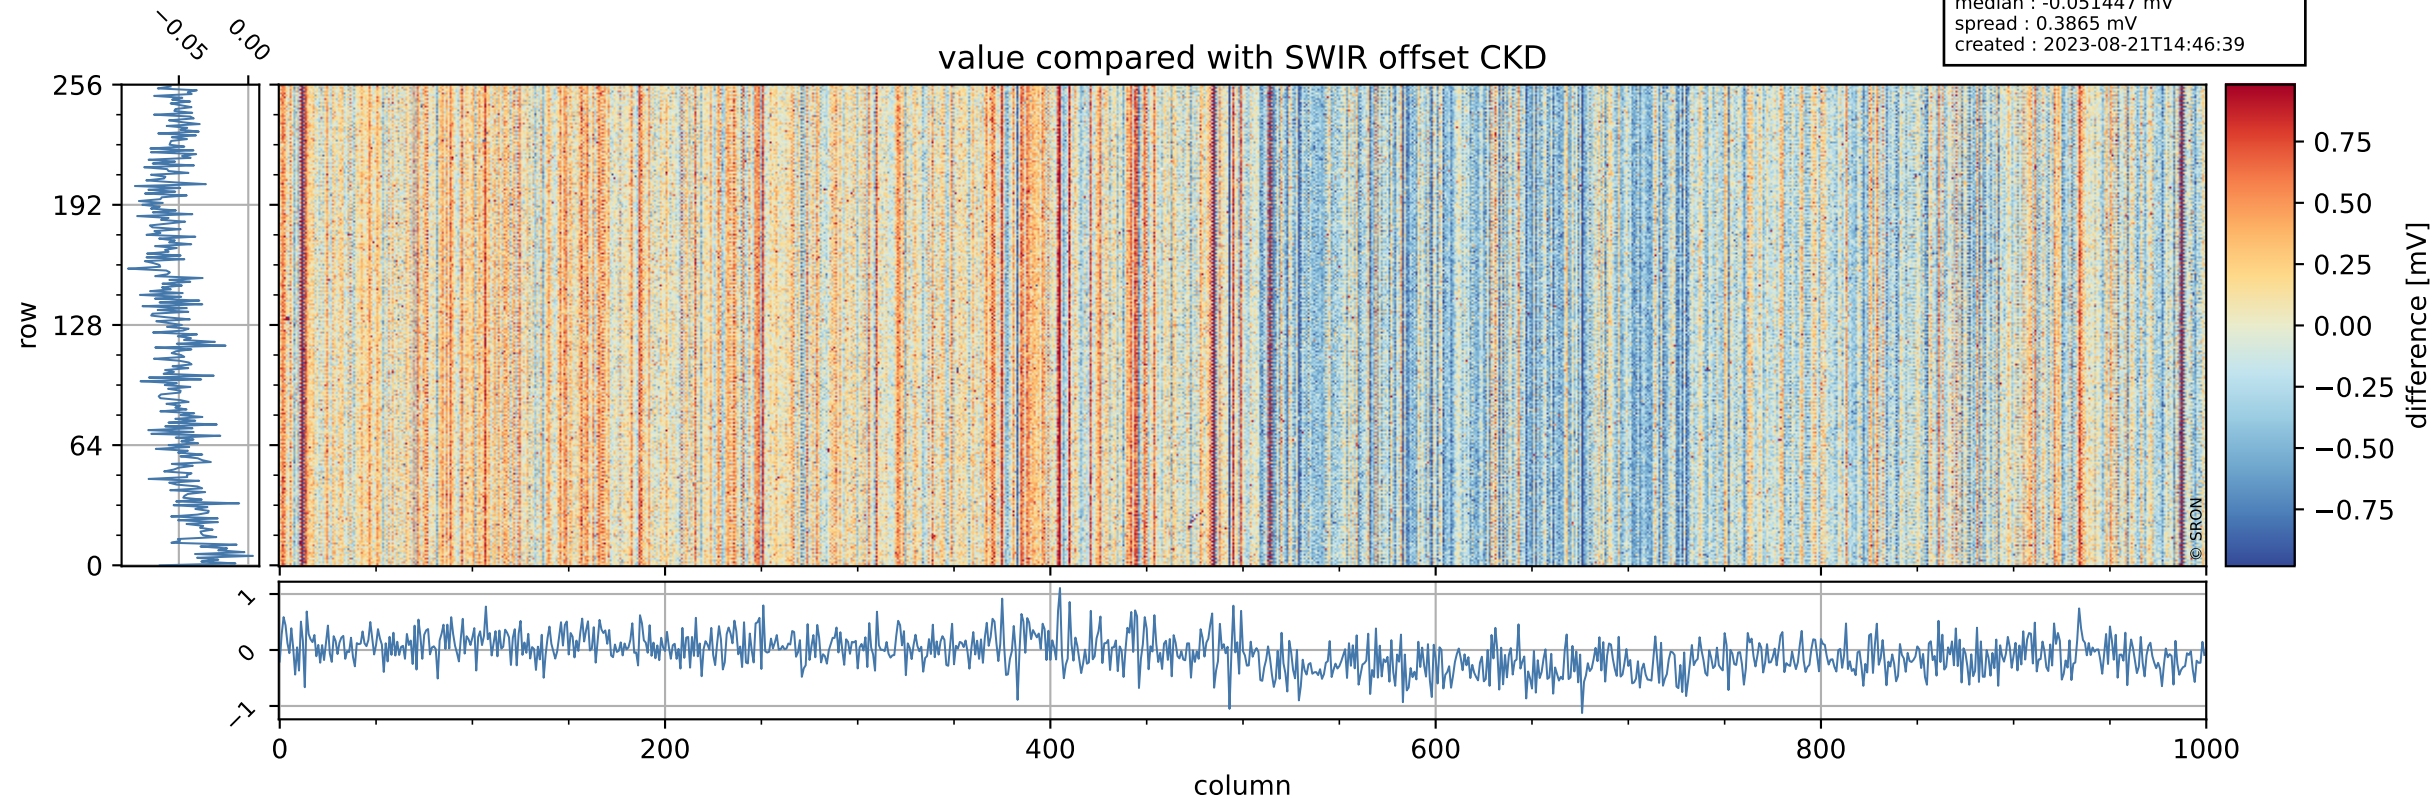

Tropomi SWIR offset (official)

orbits : 17 in [15127, 15172]
coverage : 2020-09-13 / 2020-09-16
median : 0.52597 V
spread : 0.035916 V
created : 2023-08-21T14:46:38

value detector map

Tropomi SWIR offset (official)

orbits : 17 in [15127, 15172]
coverage : 2020-09-13 / 2020-09-16
median : 30.036 μV
spread : 14.971 μV
created : 2023-08-21T14:46:39

Tropomi SWIR offset (official)

orbits : 17 in [15127, 15172]
coverage : 2020-09-13 / 2020-09-16
median : -0.051447 mV
spread : 0.3865 mV
created : 2023-08-21T14:46:39

value compared with SWIR offset CKD

Tropomi SWIR offset (official) ground-tracks of Sentinel-5P

orbits : 17 in [15127, 15172]
coverage : 2020-09-13 / 2020-09-16
created : 2023-08-21T14:46:39

Tropomi SWIR offset (official)

orbits : [2827, 15172]
coverage : 2018-04-30 / 2020-09-16
created : 2023-08-21T14:46:40

trend of detector median & temperatures