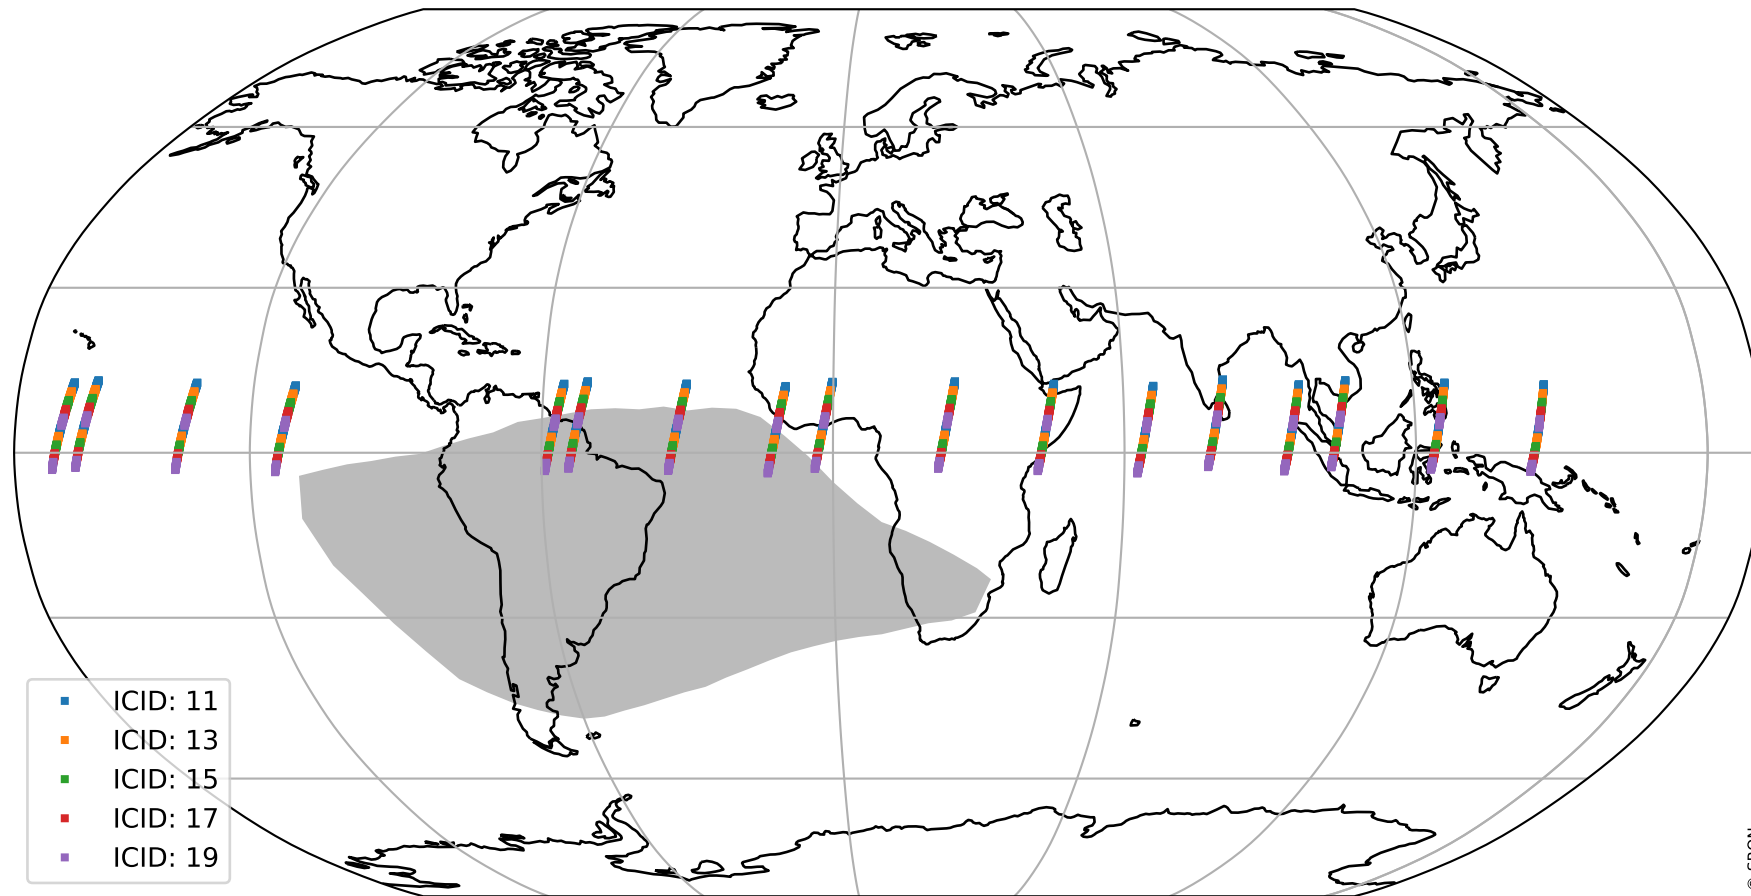

Tropomi SWIR offset (official)

orbits : 17 in [15127, 15172]
coverage : 2020-09-13 / 2020-09-16
median : 0.52597 V
spread : 0.035916 V
created : 2023-08-21T14:46:38

value detector map

Tropomi SWIR offset (official)

orbits : 17 in [15127, 15172]
coverage : 2020-09-13 / 2020-09-16
median : 30.036 μV
spread : 14.971 μV
created : 2023-08-21T14:46:39

Tropomi SWIR offset (official)

orbits : 17 in [15127, 15172]
coverage : 2020-09-13 / 2020-09-16
median : -0.051447 mV
spread : 0.3865 mV
created : 2023-08-21T14:46:39

value compared with SWIR offset CKD

Tropomi SWIR offset (official) ground-tracks of Sentinel-5P

orbits : 17 in [15127, 15172]
coverage : 2020-09-13 / 2020-09-16
created : 2023-08-21T14:46:39

Tropomi SWIR offset (official)

orbits : [2827, 15172]
coverage : 2018-04-30 / 2020-09-16
created : 2023-08-21T14:46:40

trend of detector median & temperatures