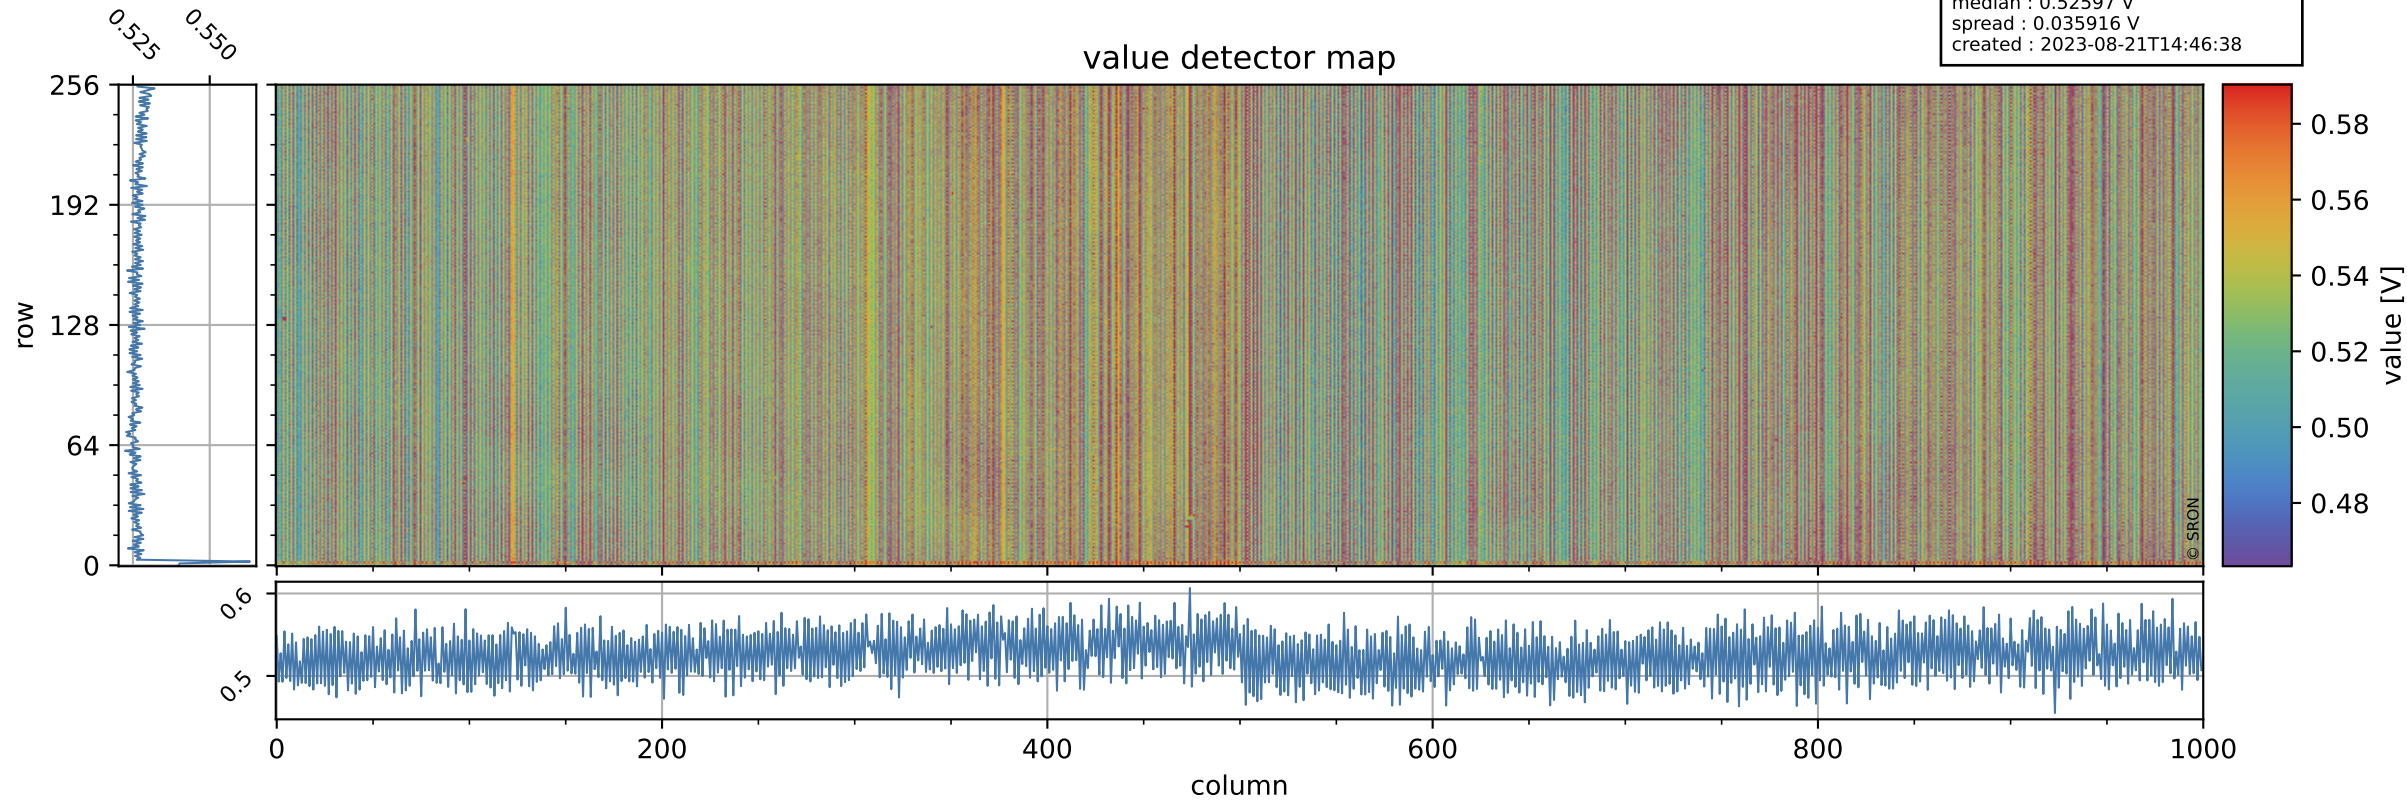

Tropomi SWIR offset (official)

orbits : 17 in [15127, 15172]
coverage : 2020-09-13 / 2020-09-16
median : 0.52597 V
spread : 0.035916 V
created : 2023-08-21T14:46:38

value detector map

Tropomi SWIR offset (official)

orbits : 17 in [15127, 15172]
coverage : 2020-09-13 / 2020-09-16
median : 30.036 μV
spread : 14.971 μV
created : 2023-08-21T14:46:39

Tropomi SWIR offset (official)

orbits : 17 in [15127, 15172]
coverage : 2020-09-13 / 2020-09-16
median : -0.051447 mV
spread : 0.3865 mV
created : 2023-08-21T14:46:39

value compared with SWIR offset CKD

Tropomi SWIR offset (official) ground-tracks of Sentinel-5P

orbits : 17 in [15127, 15172]
coverage : 2020-09-13 / 2020-09-16
created : 2023-08-21T14:46:39

Tropomi SWIR offset (official)

orbits : [2827, 15172]
coverage : 2018-04-30 / 2020-09-16
created : 2023-08-21T14:46:40

trend of detector median & temperatures