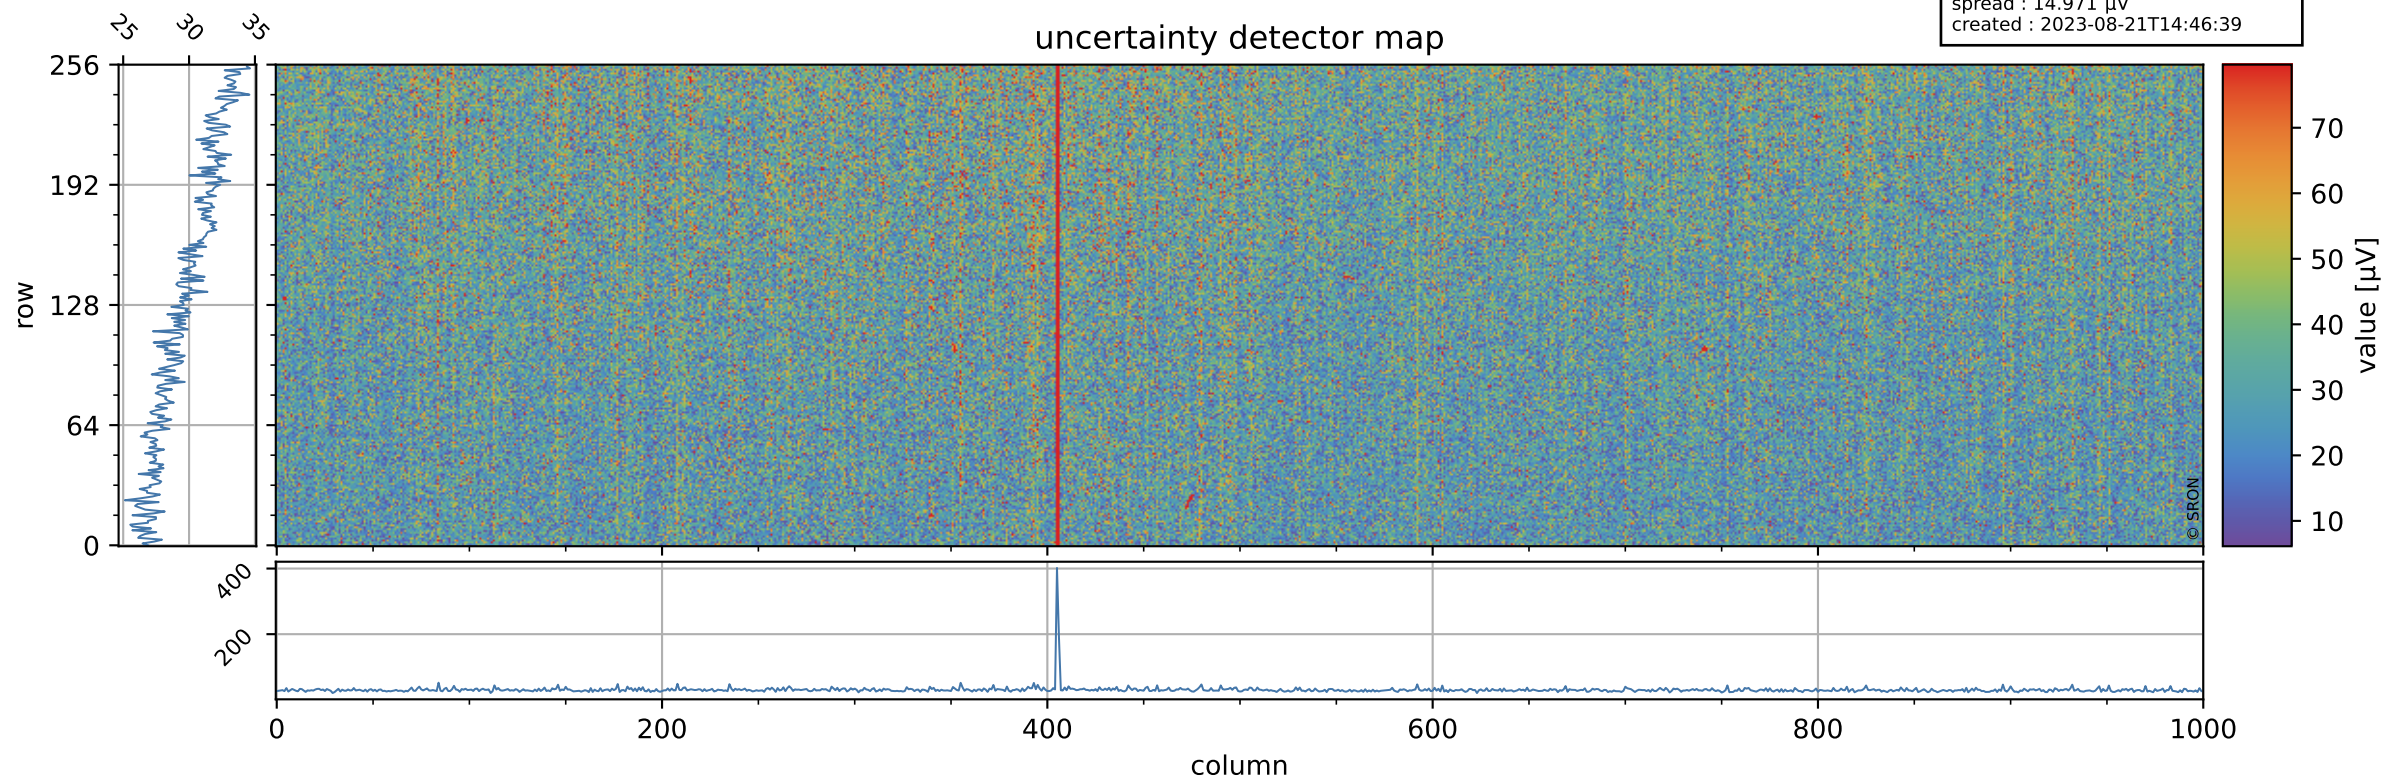

Tropomi SWIR offset (official)

orbits : 17 in [15127, 15172]
coverage : 2020-09-13 / 2020-09-16
median : 0.52597 V
spread : 0.035916 V
created : 2023-08-21T14:46:38

value detector map

Tropomi SWIR offset (official)

orbits : 17 in [15127, 15172]
coverage : 2020-09-13 / 2020-09-16
median : 30.036 μV
spread : 14.971 μV
created : 2023-08-21T14:46:39

Tropomi SWIR offset (official)

orbits : 17 in [15127, 15172]
coverage : 2020-09-13 / 2020-09-16
median : -0.051447 mV
spread : 0.3865 mV
created : 2023-08-21T14:46:39

value compared with SWIR offset CKD

Tropomi SWIR offset (official) ground-tracks of Sentinel-5P

orbits : 17 in [15127, 15172]
coverage : 2020-09-13 / 2020-09-16
created : 2023-08-21T14:46:39

Tropomi SWIR offset (official)

orbits : [2827, 15172]
coverage : 2018-04-30 / 2020-09-16
created : 2023-08-21T14:46:40

trend of detector median & temperatures