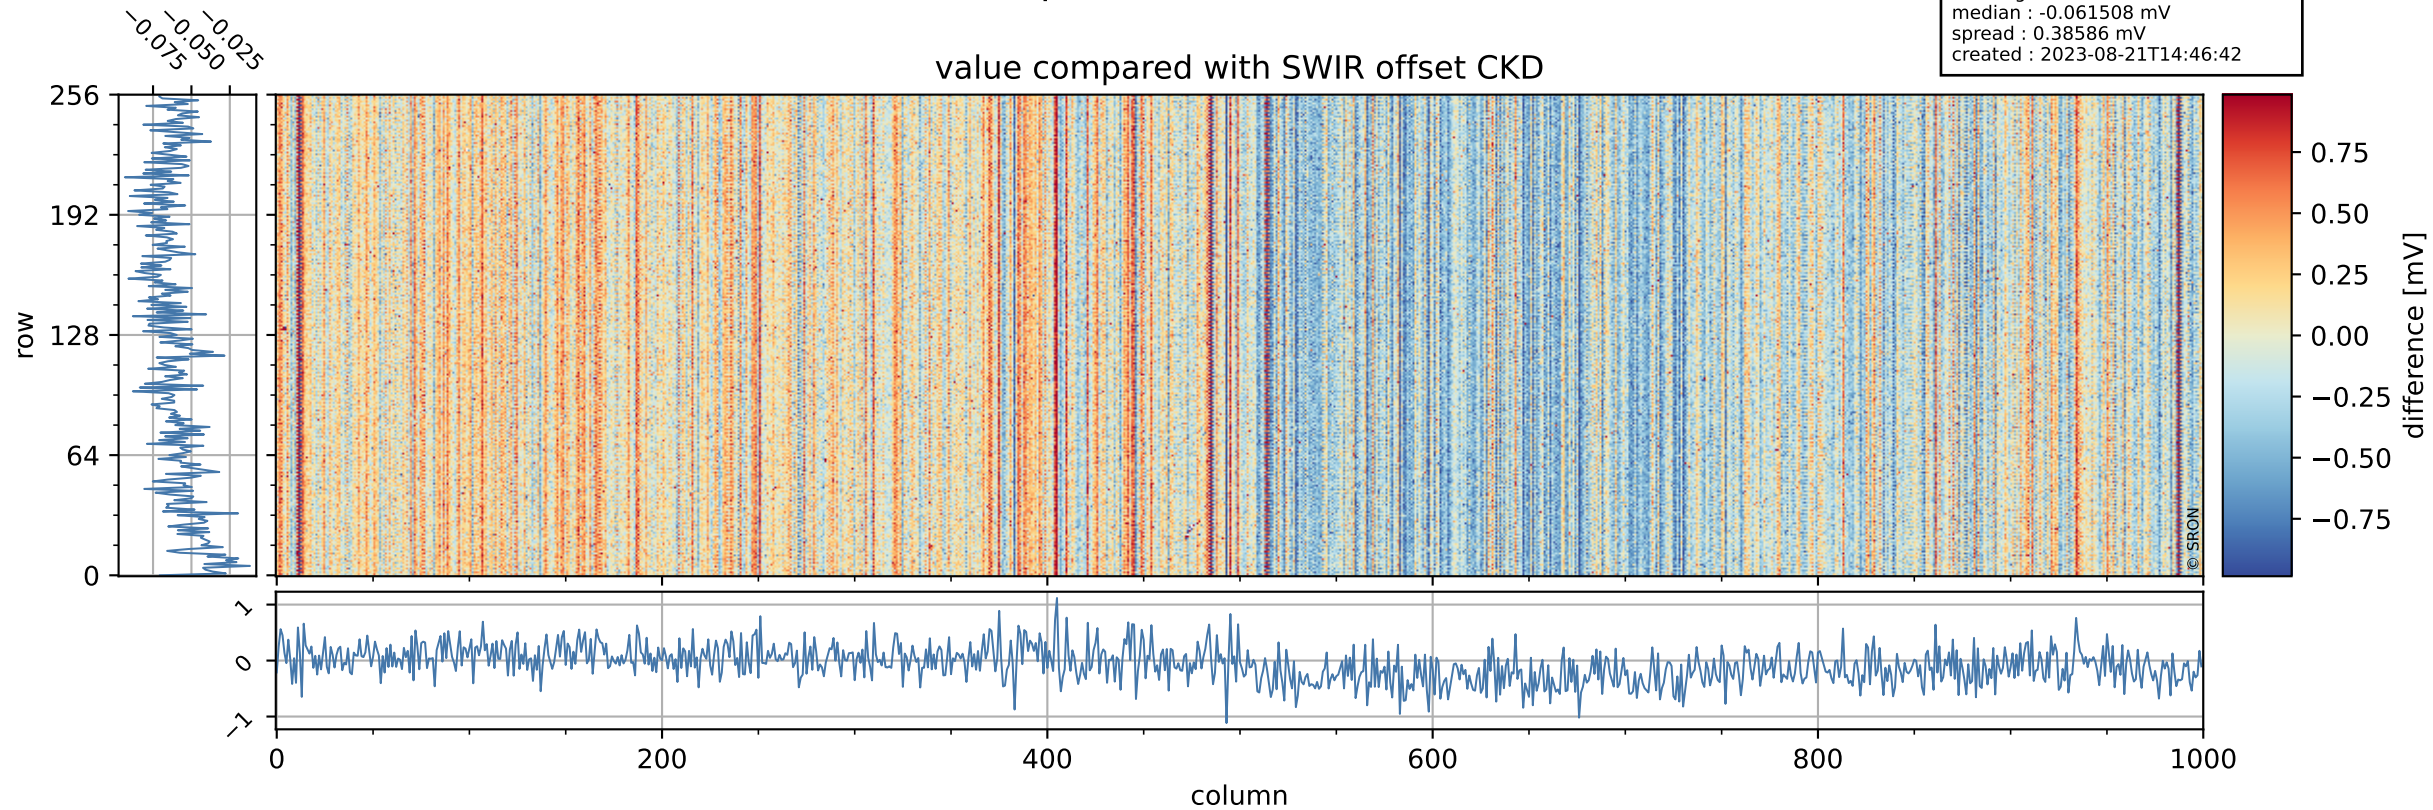

Tropomi SWIR offset (official)

orbits : 20 in [15142, 15187]
coverage : 2020-09-14 / 2020-09-17
median : 0.52596 V
spread : 0.035914 V
created : 2023-08-21T14:46:41

value detector map

Tropomi SWIR offset (official)

orbits : 20 in [15142, 15187]
coverage : 2020-09-14 / 2020-09-17
median : 28.639 μV
spread : 14.538 μV
created : 2023-08-21T14:46:42

Tropomi SWIR offset (official)

orbits : 20 in [15142, 15187]
coverage : 2020-09-14 / 2020-09-17
median : -0.061508 mV
spread : 0.38586 mV
created : 2023-08-21T14:46:42

value compared with SWIR offset CKD

Tropomi SWIR offset (official) ground-tracks of Sentinel-5P

orbits : 20 in [15142, 15187]
coverage : 2020-09-14 / 2020-09-17
created : 2023-08-21T14:46:42

Tropomi SWIR offset (official)

orbits : [2827, 15187]
coverage : 2018-04-30 / 2020-09-17
created : 2023-08-21T14:46:43

trend of detector median & temperatures