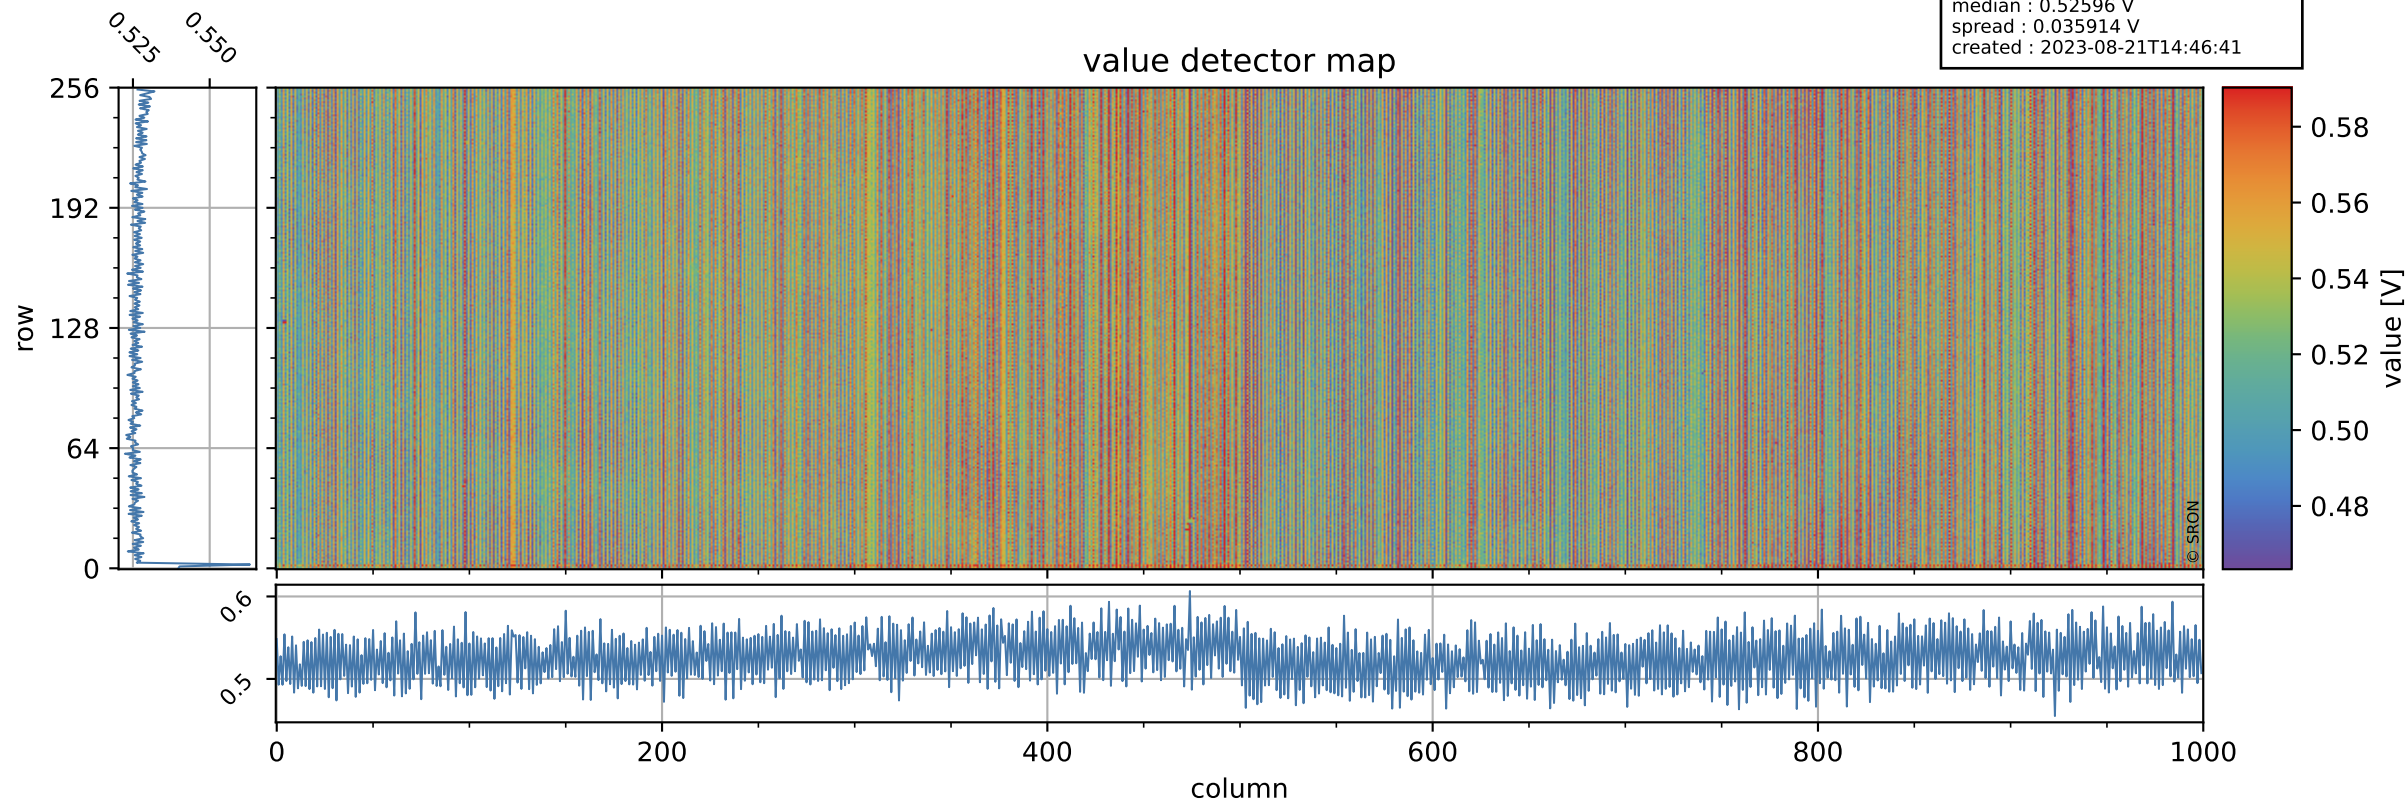

Tropomi SWIR offset (official)

orbits : 20 in [15142, 15187]
coverage : 2020-09-14 / 2020-09-17
median : 0.52596 V
spread : 0.035914 V
created : 2023-08-21T14:46:41

value detector map

Tropomi SWIR offset (official)

orbits : 20 in [15142, 15187]
coverage : 2020-09-14 / 2020-09-17
median : 28.639 μV
spread : 14.538 μV
created : 2023-08-21T14:46:42

Tropomi SWIR offset (official)

orbits : 20 in [15142, 15187]
coverage : 2020-09-14 / 2020-09-17
median : -0.061508 mV
spread : 0.38586 mV
created : 2023-08-21T14:46:42

value compared with SWIR offset CKD

Tropomi SWIR offset (official) ground-tracks of Sentinel-5P

orbits : 20 in [15142, 15187]
coverage : 2020-09-14 / 2020-09-17
created : 2023-08-21T14:46:42

Tropomi SWIR offset (official)

orbits : [2827, 15187]
coverage : 2018-04-30 / 2020-09-17
created : 2023-08-21T14:46:43

trend of detector median & temperatures