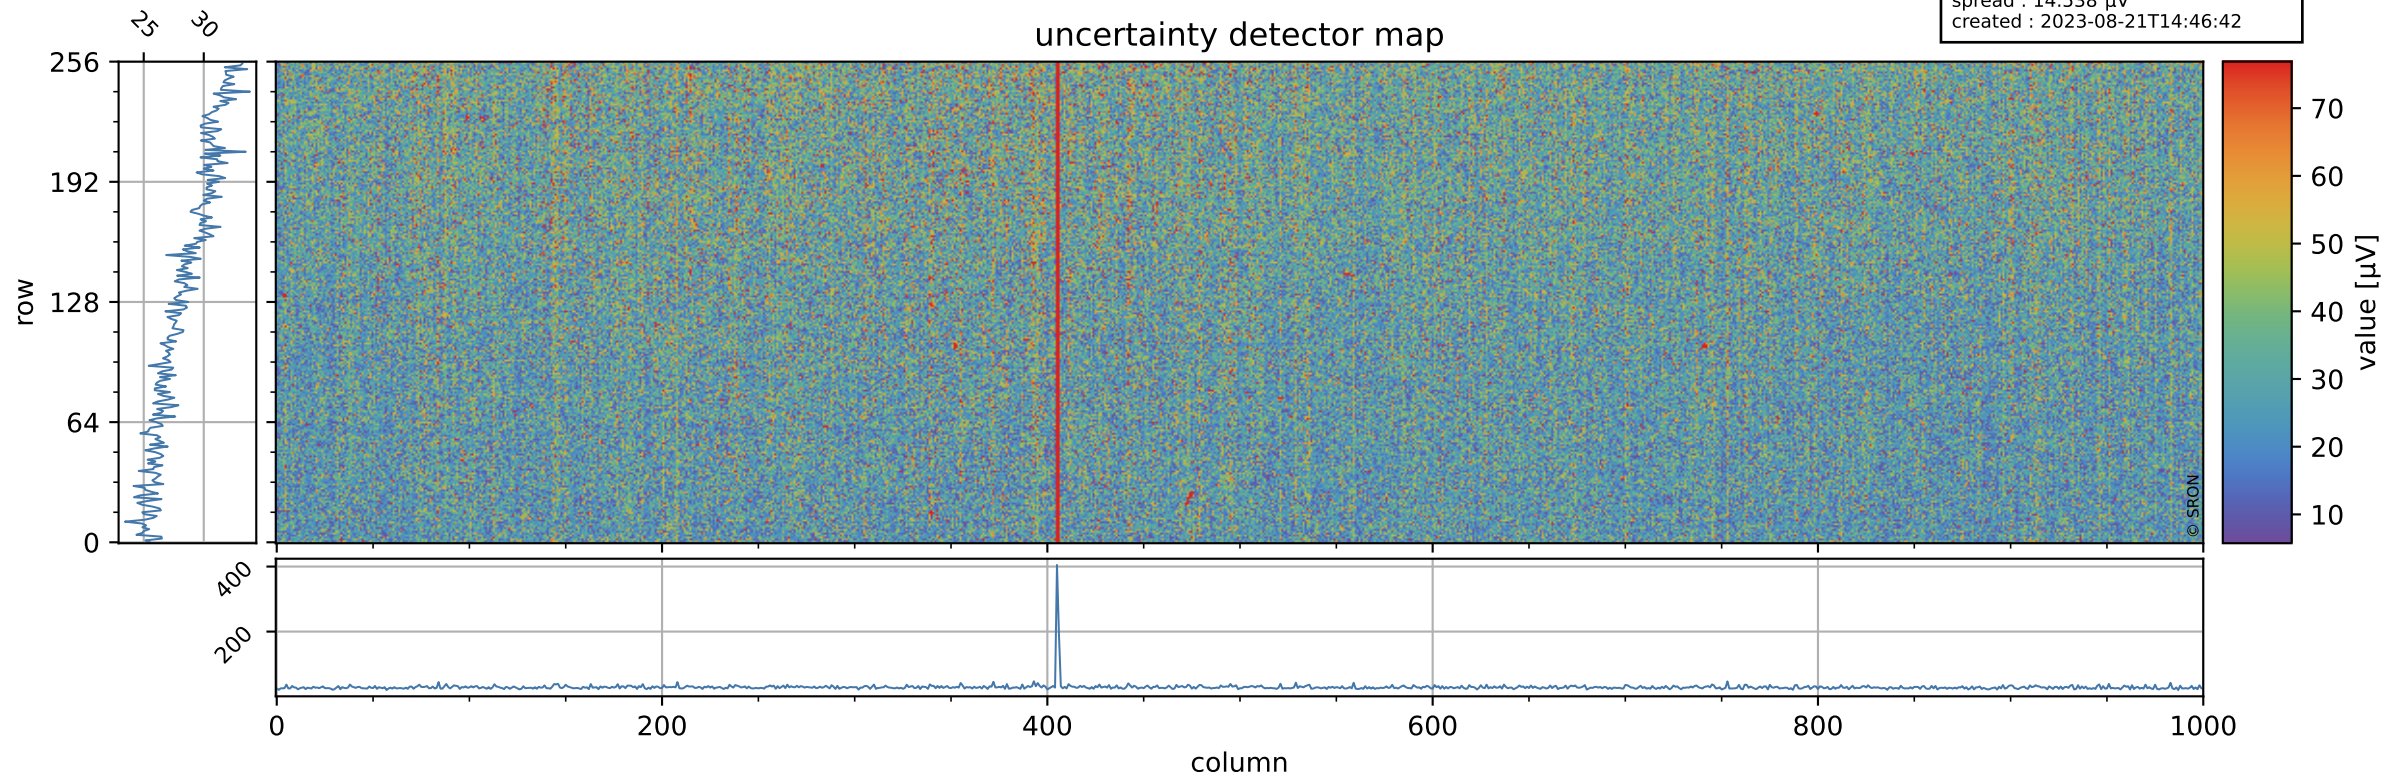

Tropomi SWIR offset (official)

orbits : 20 in [15142, 15187]
coverage : 2020-09-14 / 2020-09-17
median : 0.52596 V
spread : 0.035914 V
created : 2023-08-21T14:46:41

value detector map

Tropomi SWIR offset (official)

orbits : 20 in [15142, 15187]
coverage : 2020-09-14 / 2020-09-17
median : 28.639 μV
spread : 14.538 μV
created : 2023-08-21T14:46:42

Tropomi SWIR offset (official)

orbits : 20 in [15142, 15187]
coverage : 2020-09-14 / 2020-09-17
median : -0.061508 mV
spread : 0.38586 mV
created : 2023-08-21T14:46:42

value compared with SWIR offset CKD

Tropomi SWIR offset (official) ground-tracks of Sentinel-5P

orbits : 20 in [15142, 15187]
coverage : 2020-09-14 / 2020-09-17
created : 2023-08-21T14:46:42

Tropomi SWIR offset (official)

orbits : [2827, 15187]
coverage : 2018-04-30 / 2020-09-17
created : 2023-08-21T14:46:43

trend of detector median & temperatures