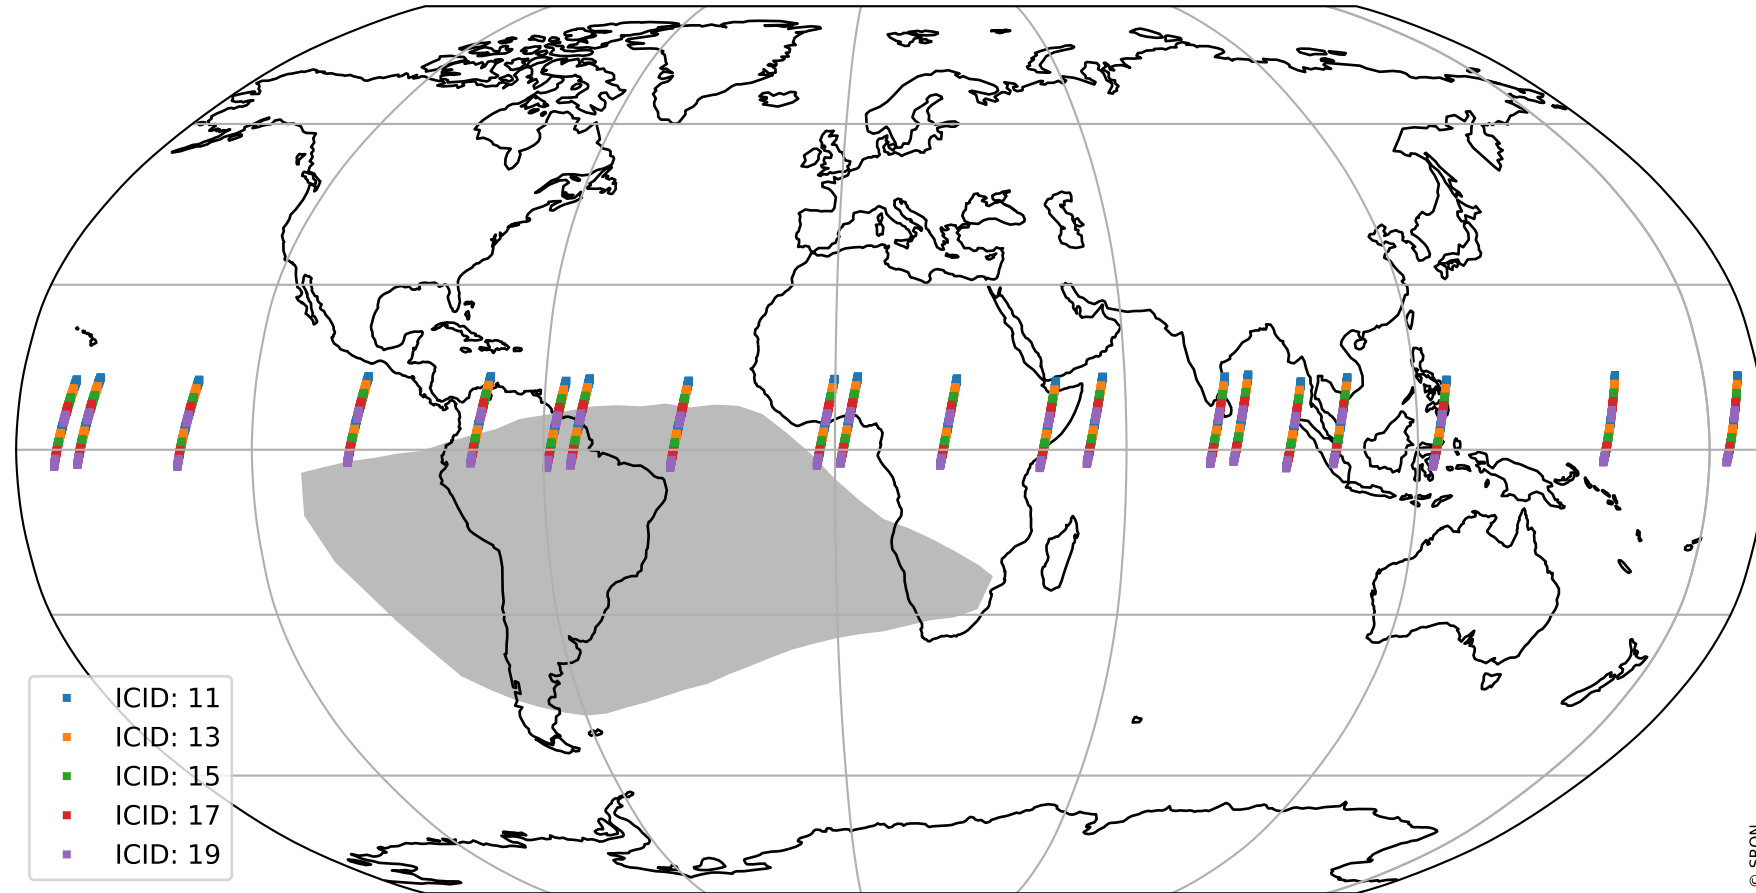

Tropomi SWIR offset (official)

orbits : 20 in [15142, 15187]
coverage : 2020-09-14 / 2020-09-17
median : 0.52596 V
spread : 0.035914 V
created : 2023-08-21T14:46:41

value detector map

Tropomi SWIR offset (official)

orbits : 20 in [15142, 15187]
coverage : 2020-09-14 / 2020-09-17
median : 28.639 μV
spread : 14.538 μV
created : 2023-08-21T14:46:42

Tropomi SWIR offset (official)

orbits : 20 in [15142, 15187]
coverage : 2020-09-14 / 2020-09-17
median : -0.061508 mV
spread : 0.38586 mV
created : 2023-08-21T14:46:42

value compared with SWIR offset CKD

Tropomi SWIR offset (official) ground-tracks of Sentinel-5P

orbits : 20 in [15142, 15187]
coverage : 2020-09-14 / 2020-09-17
created : 2023-08-21T14:46:42

Tropomi SWIR offset (official)

orbits : [2827, 15187]
coverage : 2018-04-30 / 2020-09-17
created : 2023-08-21T14:46:43

trend of detector median & temperatures