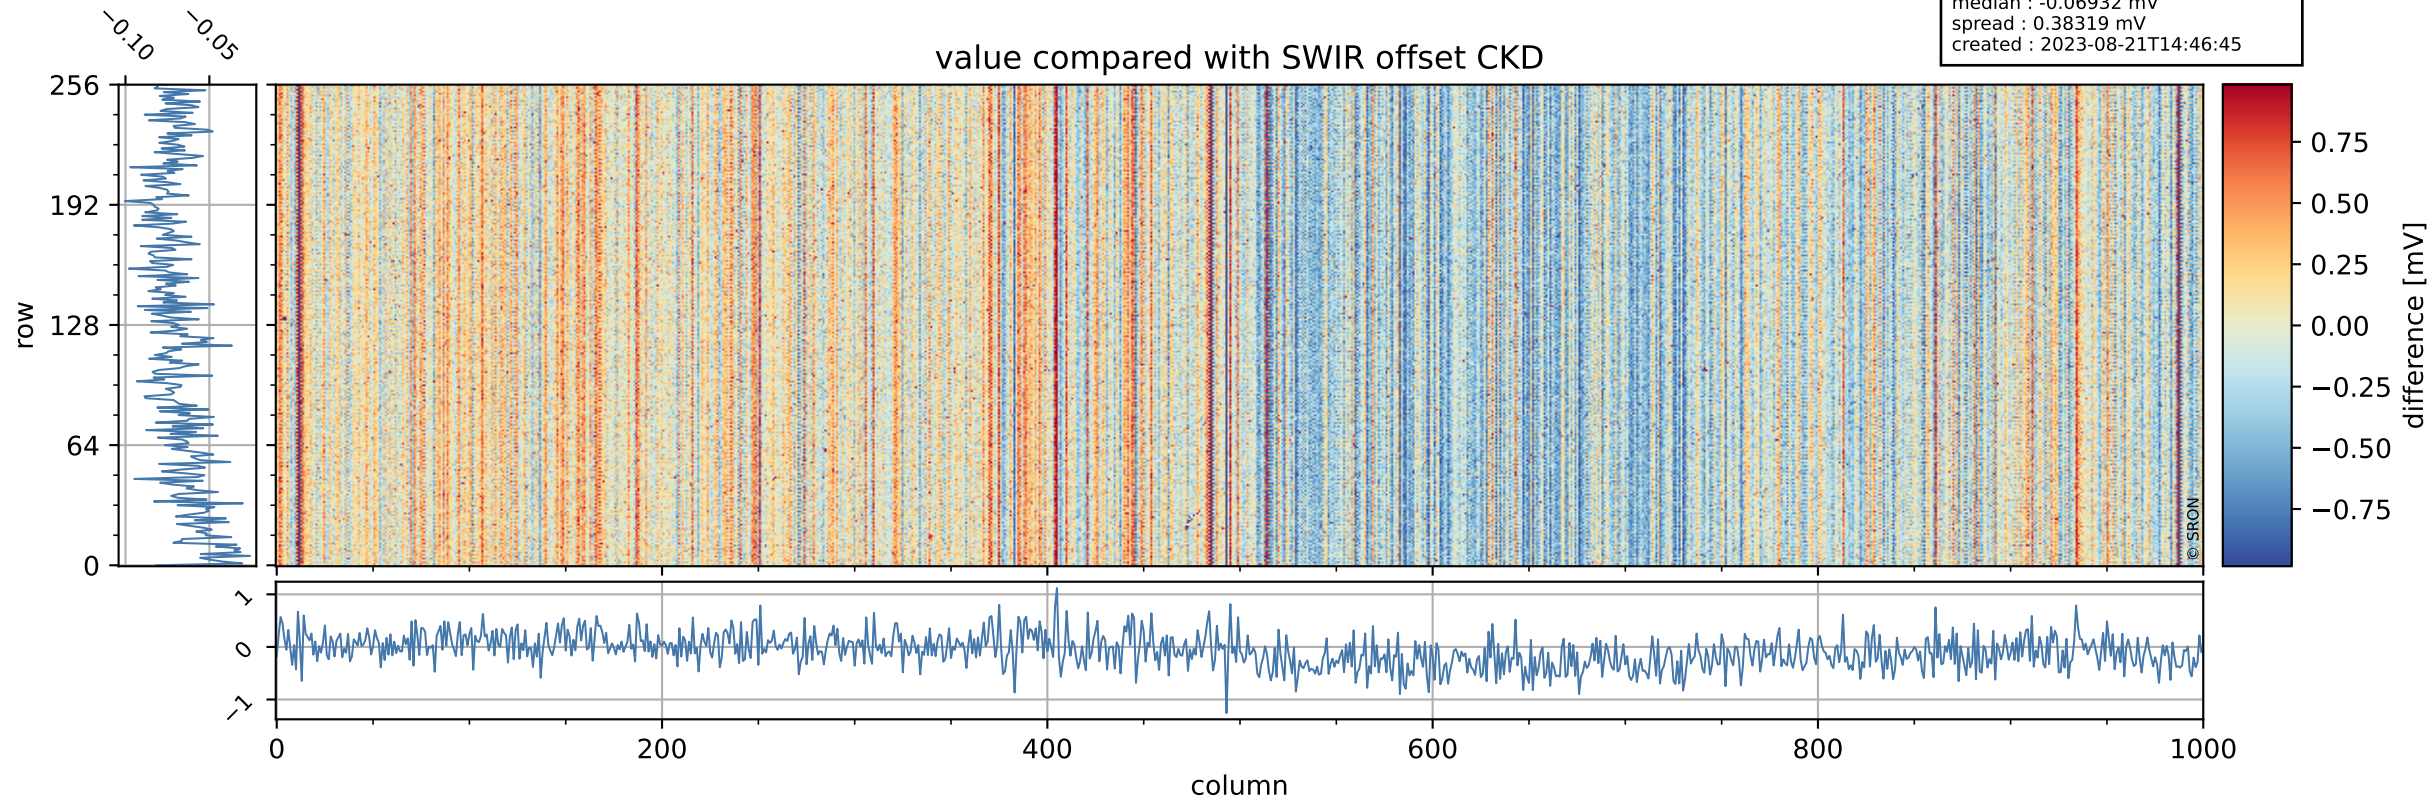

Tropomi SWIR offset (official)

orbits : 19 in [15157, 15202]
coverage : 2020-09-15 / 2020-09-18
median : 0.52595 V
spread : 0.035912 V
created : 2023-08-21T14:46:44

value detector map

Tropomi SWIR offset (official)

orbits : 19 in [15157, 15202]
coverage : 2020-09-15 / 2020-09-18
median : 28.346 μV
spread : 14.401 μV
created : 2023-08-21T14:46:44

Tropomi SWIR offset (official)

orbits : 19 in [15157, 15202]
coverage : 2020-09-15 / 2020-09-18
median : -0.06932 mV
spread : 0.38319 mV
created : 2023-08-21T14:46:45

value compared with SWIR offset CKD

Tropomi SWIR offset (official) ground-tracks of Sentinel-5P

orbits : 19 in [15157, 15202]
coverage : 2020-09-15 / 2020-09-18
created : 2023-08-21T14:46:45

Tropomi SWIR offset (official)

orbits : [2827, 15202]
coverage : 2018-04-30 / 2020-09-18
created : 2023-08-21T14:46:46

trend of detector median & temperatures