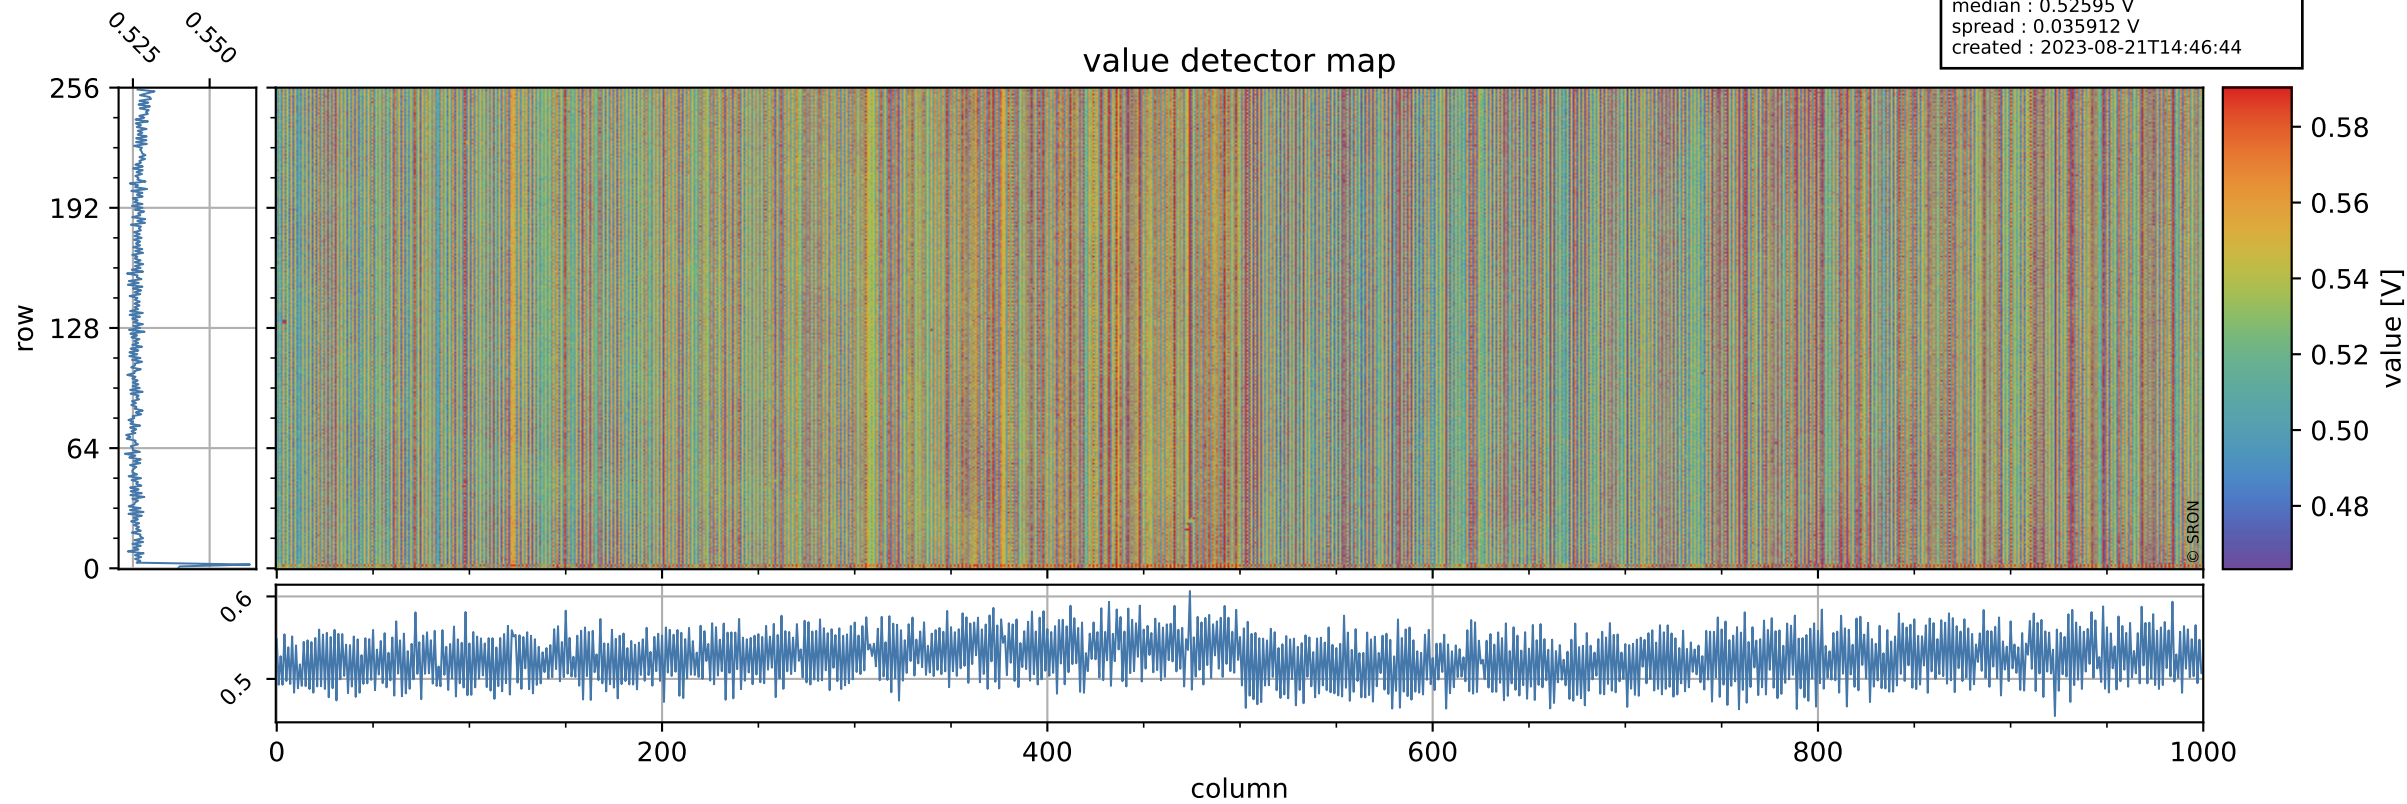

Tropomi SWIR offset (official)

orbits : 19 in [15157, 15202]
coverage : 2020-09-15 / 2020-09-18
median : 0.52595 V
spread : 0.035912 V
created : 2023-08-21T14:46:44

value detector map

Tropomi SWIR offset (official)

orbits : 19 in [15157, 15202]
coverage : 2020-09-15 / 2020-09-18
median : 28.346 μV
spread : 14.401 μV
created : 2023-08-21T14:46:44

Tropomi SWIR offset (official)

orbits : 19 in [15157, 15202]
coverage : 2020-09-15 / 2020-09-18
median : -0.06932 mV
spread : 0.38319 mV
created : 2023-08-21T14:46:45

value compared with SWIR offset CKD

Tropomi SWIR offset (official) ground-tracks of Sentinel-5P

orbits : 19 in [15157, 15202]
coverage : 2020-09-15 / 2020-09-18
created : 2023-08-21T14:46:45

Tropomi SWIR offset (official)

orbits : [2827, 15202]
coverage : 2018-04-30 / 2020-09-18
created : 2023-08-21T14:46:46

trend of detector median & temperatures