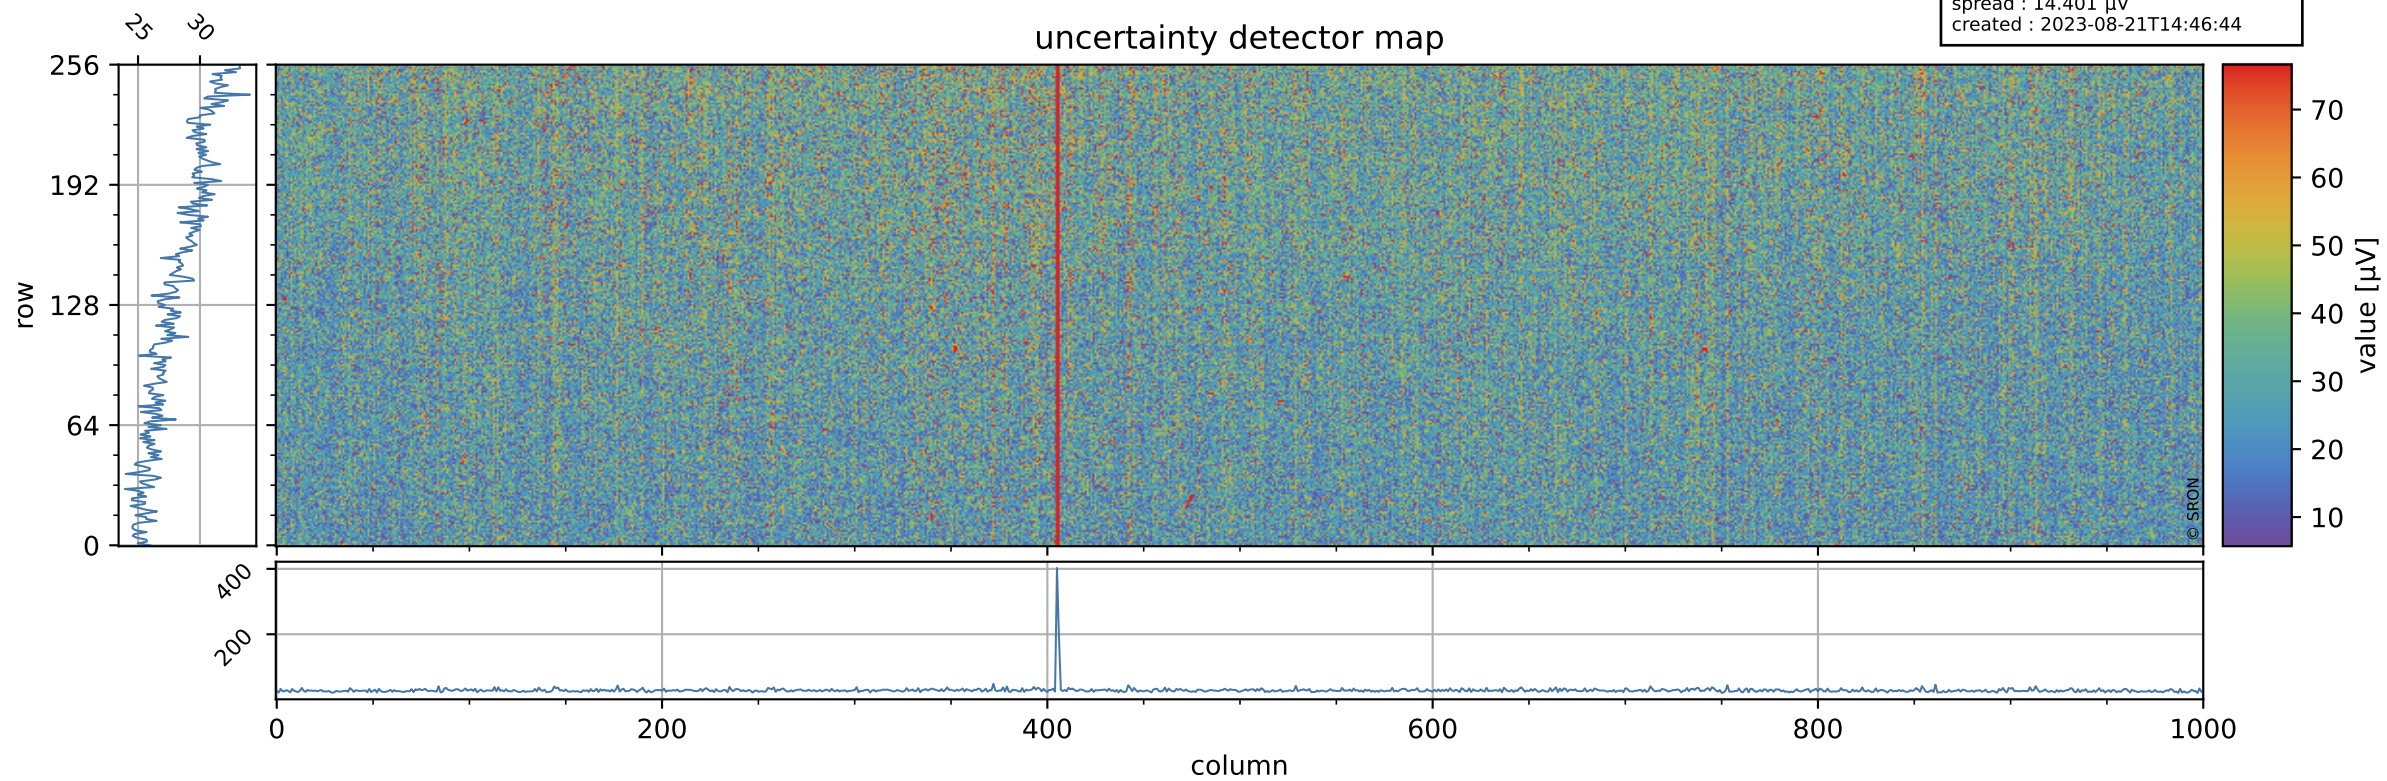

Tropomi SWIR offset (official)

orbits : 19 in [15157, 15202]
coverage : 2020-09-15 / 2020-09-18
median : 0.52595 V
spread : 0.035912 V
created : 2023-08-21T14:46:44

value detector map

Tropomi SWIR offset (official)

orbits : 19 in [15157, 15202]
coverage : 2020-09-15 / 2020-09-18
median : 28.346 μV
spread : 14.401 μV
created : 2023-08-21T14:46:44

Tropomi SWIR offset (official)

orbits : 19 in [15157, 15202]
coverage : 2020-09-15 / 2020-09-18
median : -0.06932 mV
spread : 0.38319 mV
created : 2023-08-21T14:46:45

value compared with SWIR offset CKD

Tropomi SWIR offset (official) ground-tracks of Sentinel-5P

orbits : 19 in [15157, 15202]
coverage : 2020-09-15 / 2020-09-18
created : 2023-08-21T14:46:45

Tropomi SWIR offset (official)

orbits : [2827, 15202]
coverage : 2018-04-30 / 2020-09-18
created : 2023-08-21T14:46:46

trend of detector median & temperatures