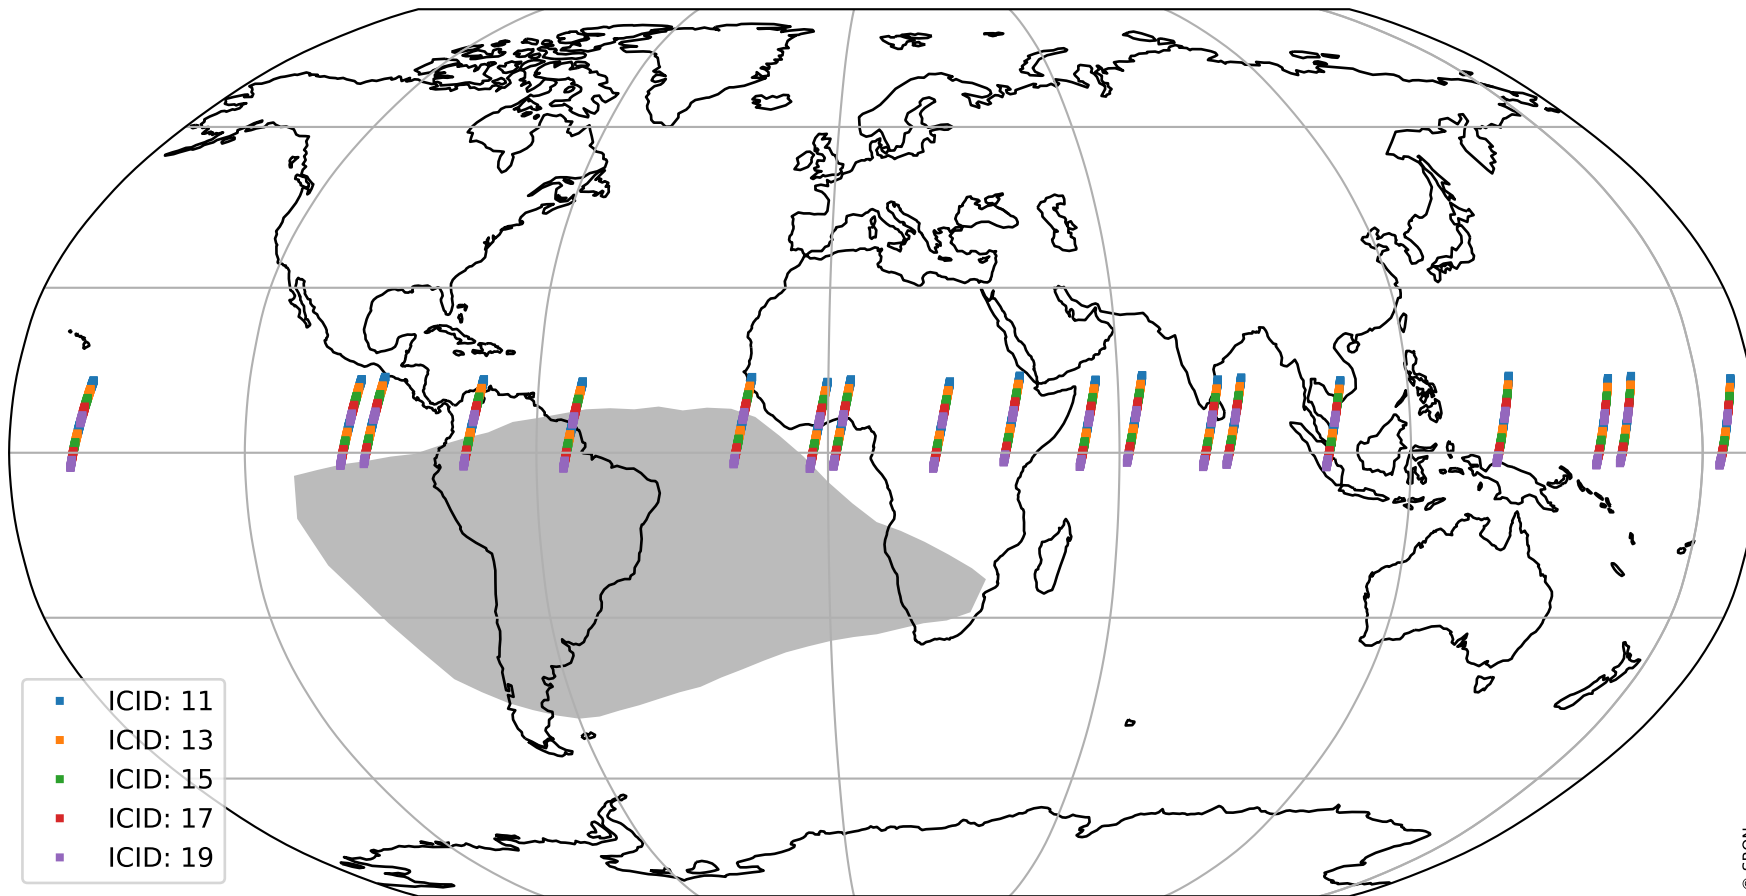

Tropomi SWIR offset (official)

orbits : 19 in [15157, 15202]
coverage : 2020-09-15 / 2020-09-18
median : 0.52595 V
spread : 0.035912 V
created : 2023-08-21T14:46:44

value detector map

Tropomi SWIR offset (official)

orbits : 19 in [15157, 15202]
coverage : 2020-09-15 / 2020-09-18
median : 28.346 μV
spread : 14.401 μV
created : 2023-08-21T14:46:44

Tropomi SWIR offset (official)

orbits : 19 in [15157, 15202]
coverage : 2020-09-15 / 2020-09-18
median : -0.06932 mV
spread : 0.38319 mV
created : 2023-08-21T14:46:45

value compared with SWIR offset CKD

Tropomi SWIR offset (official) ground-tracks of Sentinel-5P

orbits : 19 in [15157, 15202]
coverage : 2020-09-15 / 2020-09-18
created : 2023-08-21T14:46:45

Tropomi SWIR offset (official)

orbits : [2827, 15202]
coverage : 2018-04-30 / 2020-09-18
created : 2023-08-21T14:46:46

trend of detector median & temperatures