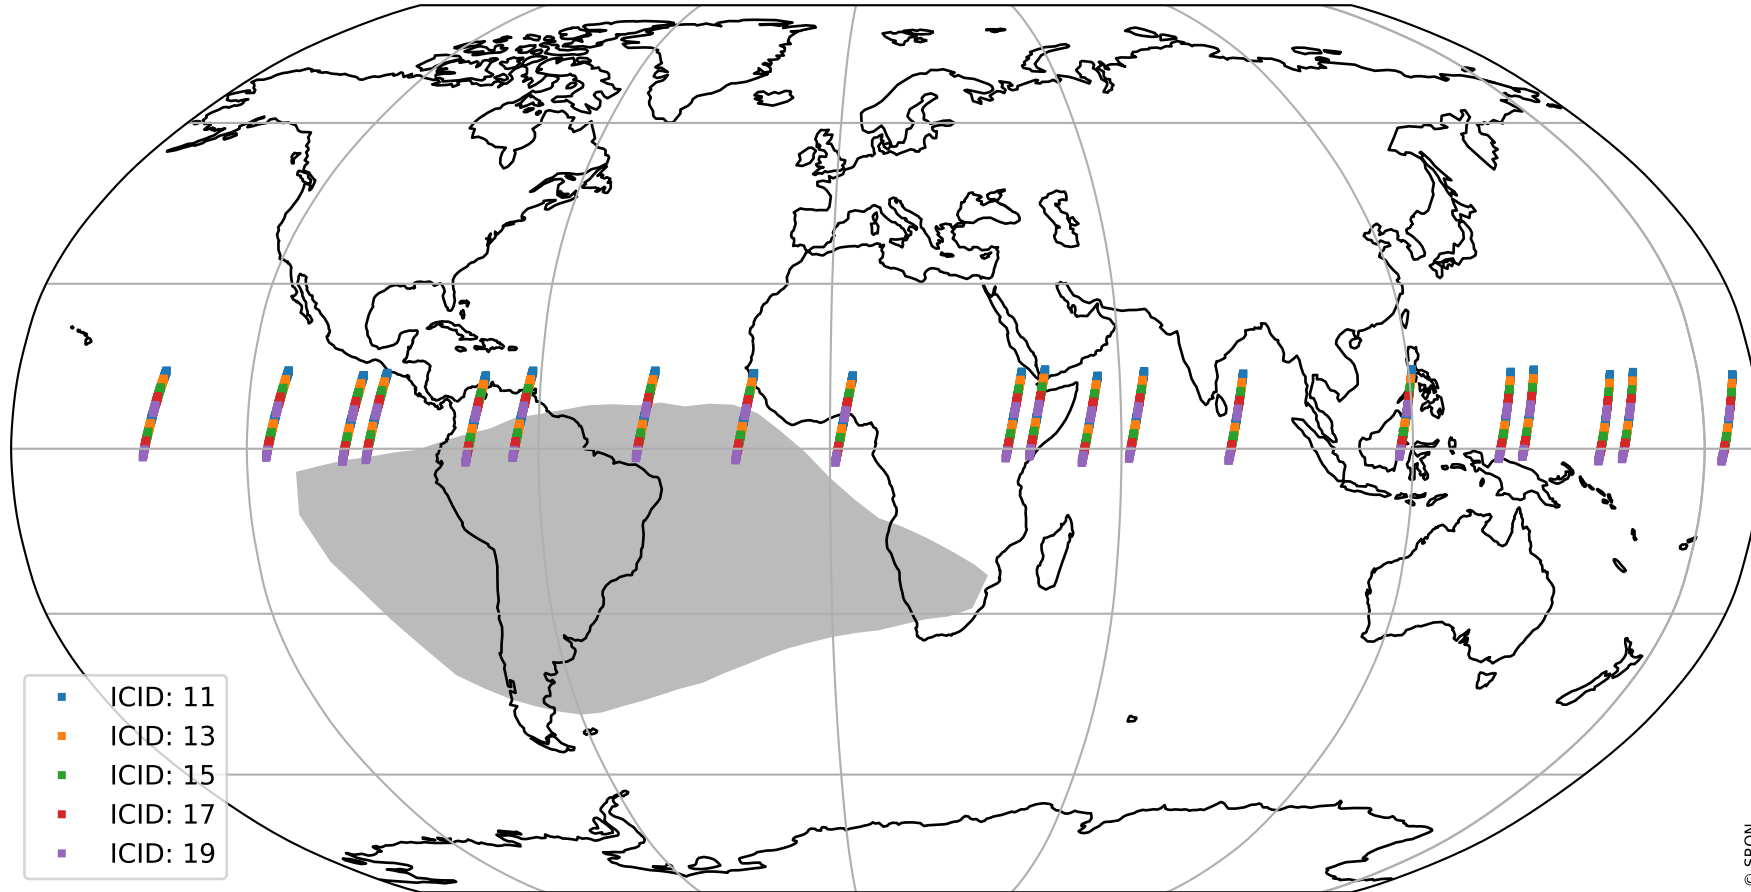

# Tropomi SWIR offset (official)

orbits : 20 in [15172, 15217]  
coverage : 2020-09-16 / 2020-09-19  
median : 28.697  $\mu\text{V}$   
spread : 14.575  $\mu\text{V}$   
created : 2023-08-21T14:46:48

# Tropomi SWIR offset (official)

orbits : 20 in [15172, 15217]  
coverage : 2020-09-16 / 2020-09-19  
median : -0.075967 mV  
spread : 0.38493 mV  
created : 2023-08-21T14:46:48

value compared with SWIR offset CKD

# Tropomi SWIR offset (official) ground-tracks of Sentinel-5P

orbits : 20 in [15172, 15217]  
coverage : 2020-09-16 / 2020-09-19  
created : 2023-08-21T14:46:49

# Tropomi SWIR offset (official)

orbits : [2827, 15217]  
coverage : 2018-04-30 / 2020-09-19  
created : 2023-08-21T14:46:49