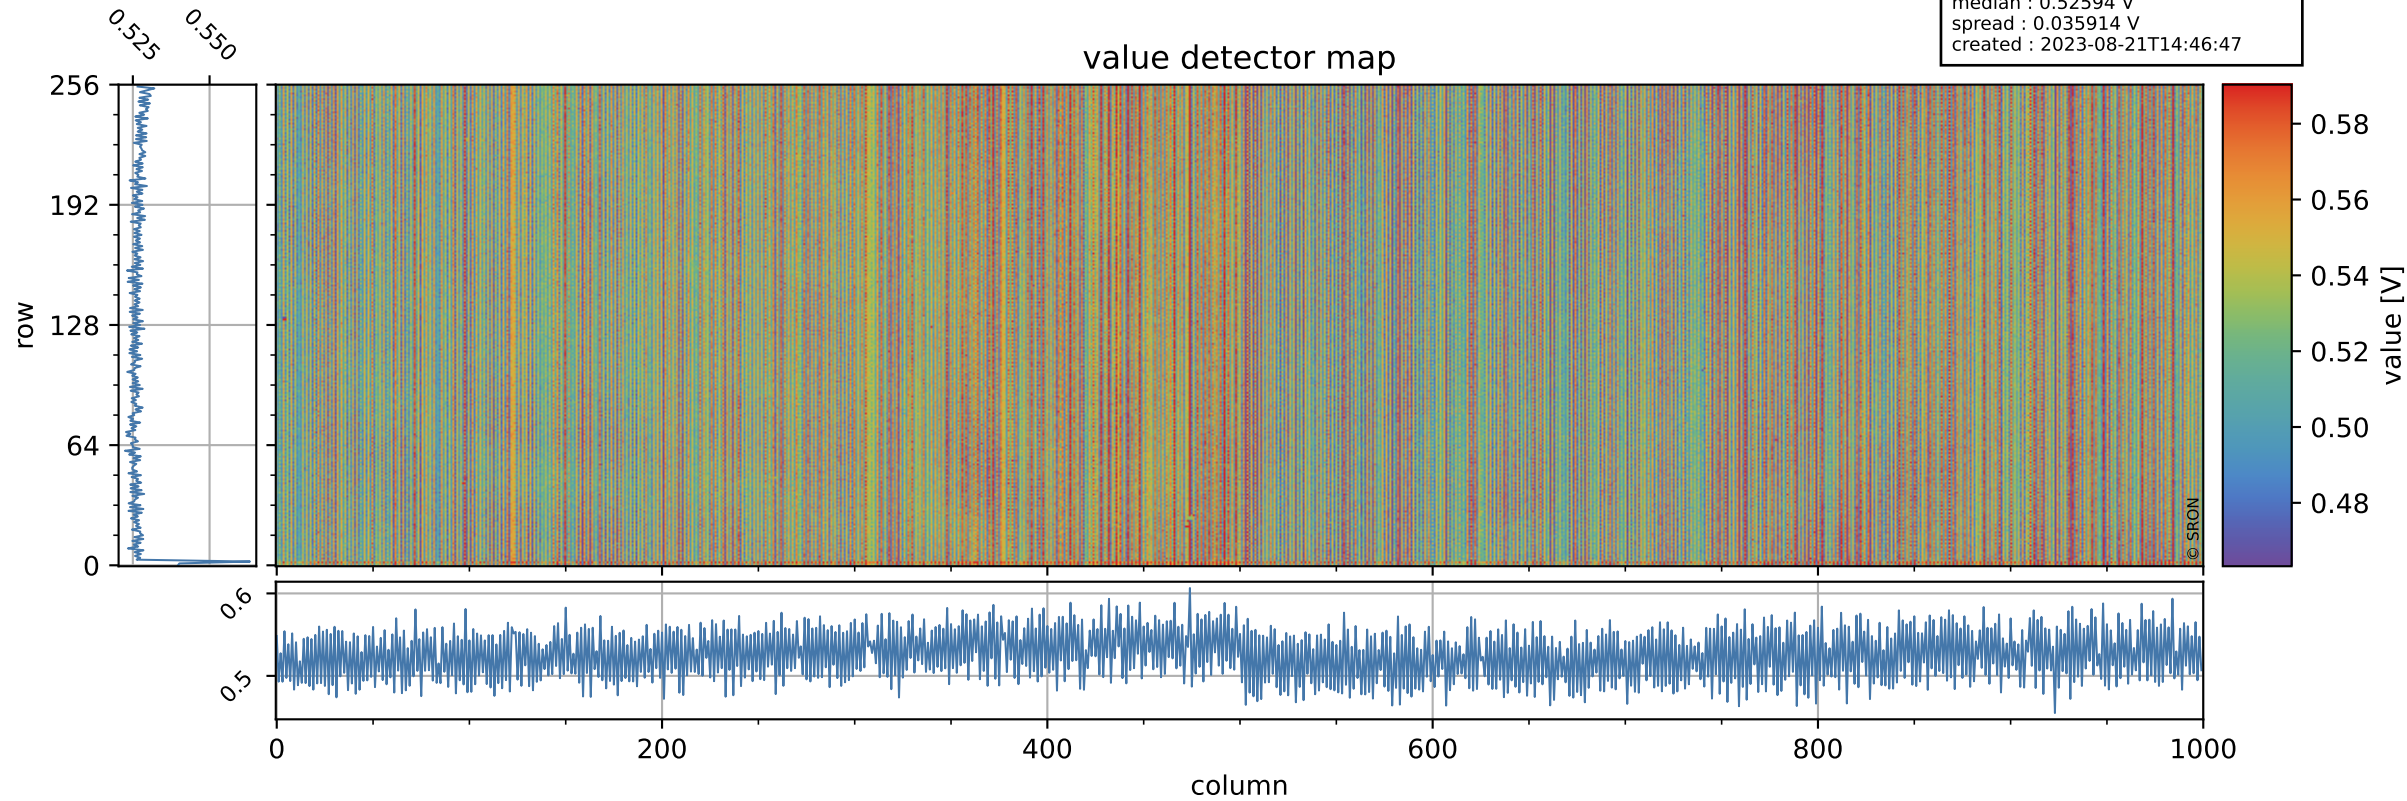

# Tropomi SWIR offset (official)

orbits : 20 in [15172, 15217]  
coverage : 2020-09-16 / 2020-09-19  
median : 0.52594 V  
spread : 0.035914 V  
created : 2023-08-21T14:46:47

## value detector map

# Tropomi SWIR offset (official)

orbits : 20 in [15172, 15217]  
coverage : 2020-09-16 / 2020-09-19  
median : 28.697  $\mu\text{V}$   
spread : 14.575  $\mu\text{V}$   
created : 2023-08-21T14:46:48

# Tropomi SWIR offset (official) ground-tracks of Sentinel-5P

orbits : 20 in [15172, 15217]  
coverage : 2020-09-16 / 2020-09-19  
created : 2023-08-21T14:46:49