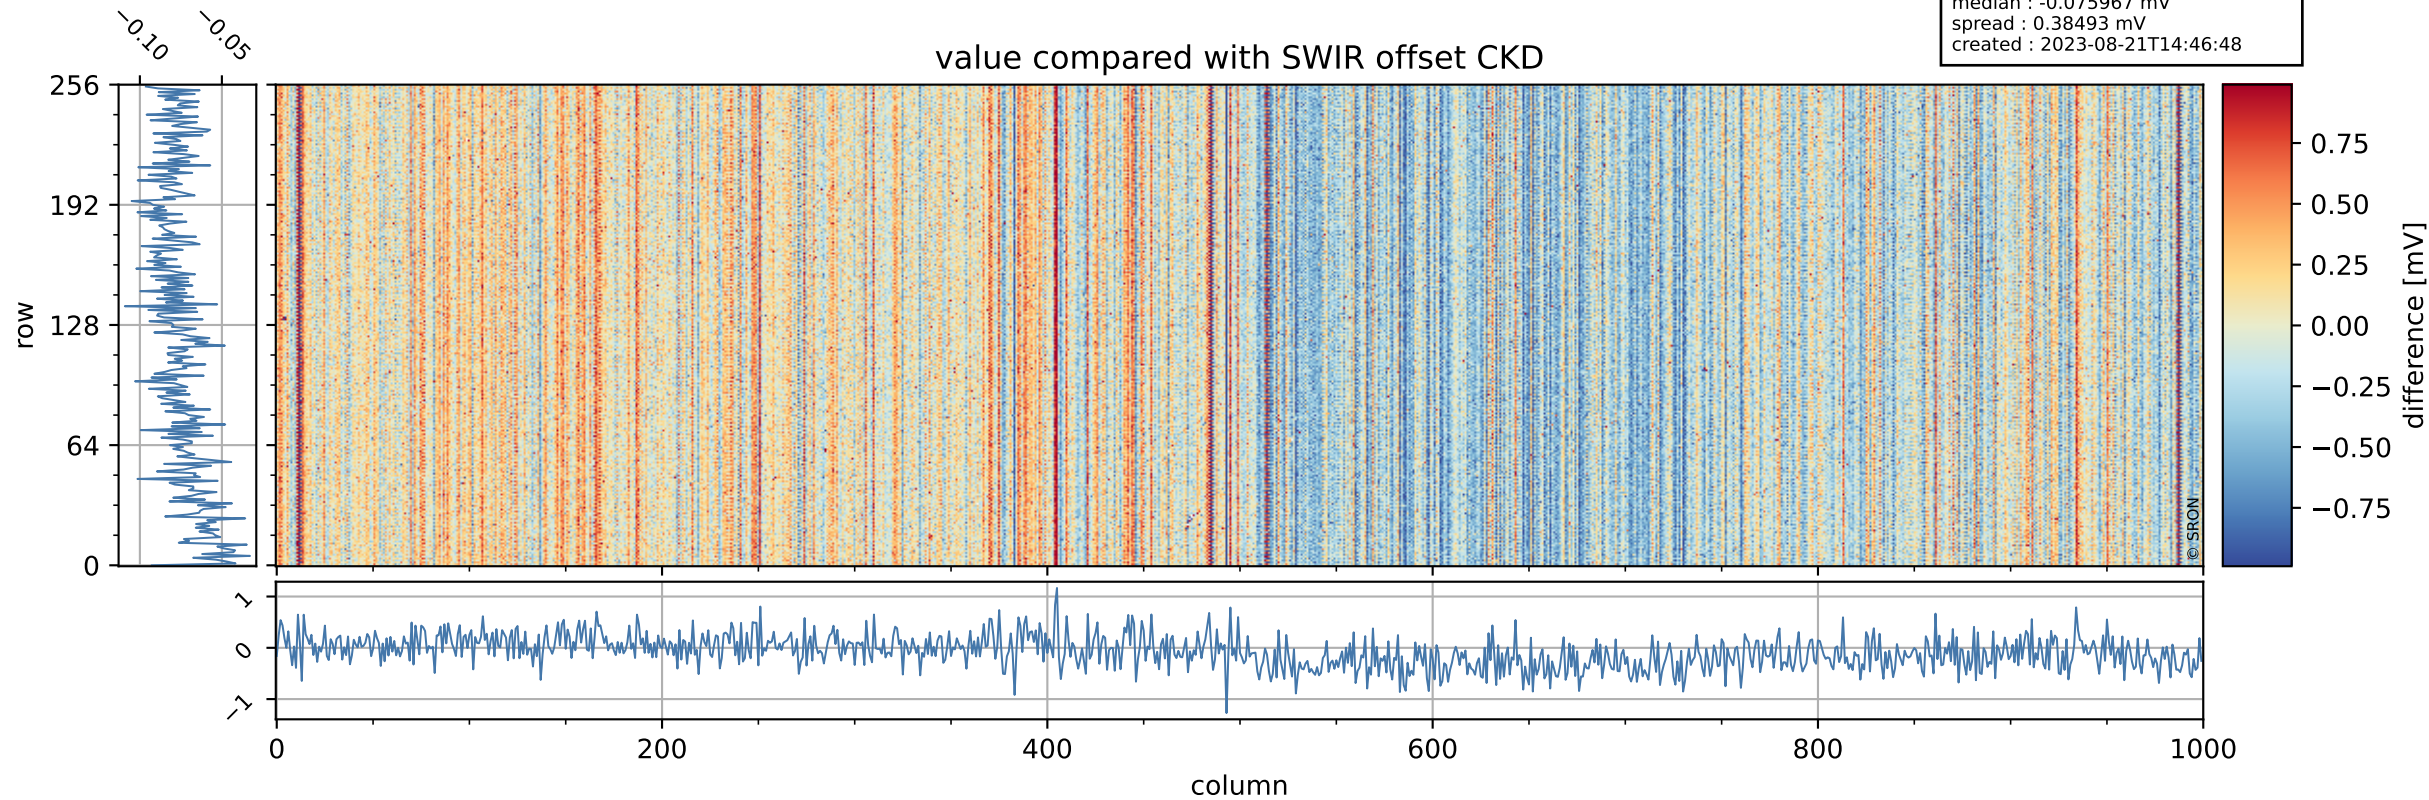

## value detector map

# Tropomi SWIR offset (official)

orbits : 20 in [15172, 15217]  
coverage : 2020-09-16 / 2020-09-19  
median : 28.697  $\mu\text{V}$   
spread : 14.575  $\mu\text{V}$   
created : 2023-08-21T14:46:48

# Tropomi SWIR offset (official)

orbits : 20 in [15172, 15217]  
coverage : 2020-09-16 / 2020-09-19  
median : -0.075967 mV  
spread : 0.38493 mV  
created : 2023-08-21T14:46:48

value compared with SWIR offset CKD

# Tropomi SWIR offset (official) ground-tracks of Sentinel-5P

orbits : 20 in [15172, 15217]  
coverage : 2020-09-16 / 2020-09-19  
created : 2023-08-21T14:46:49