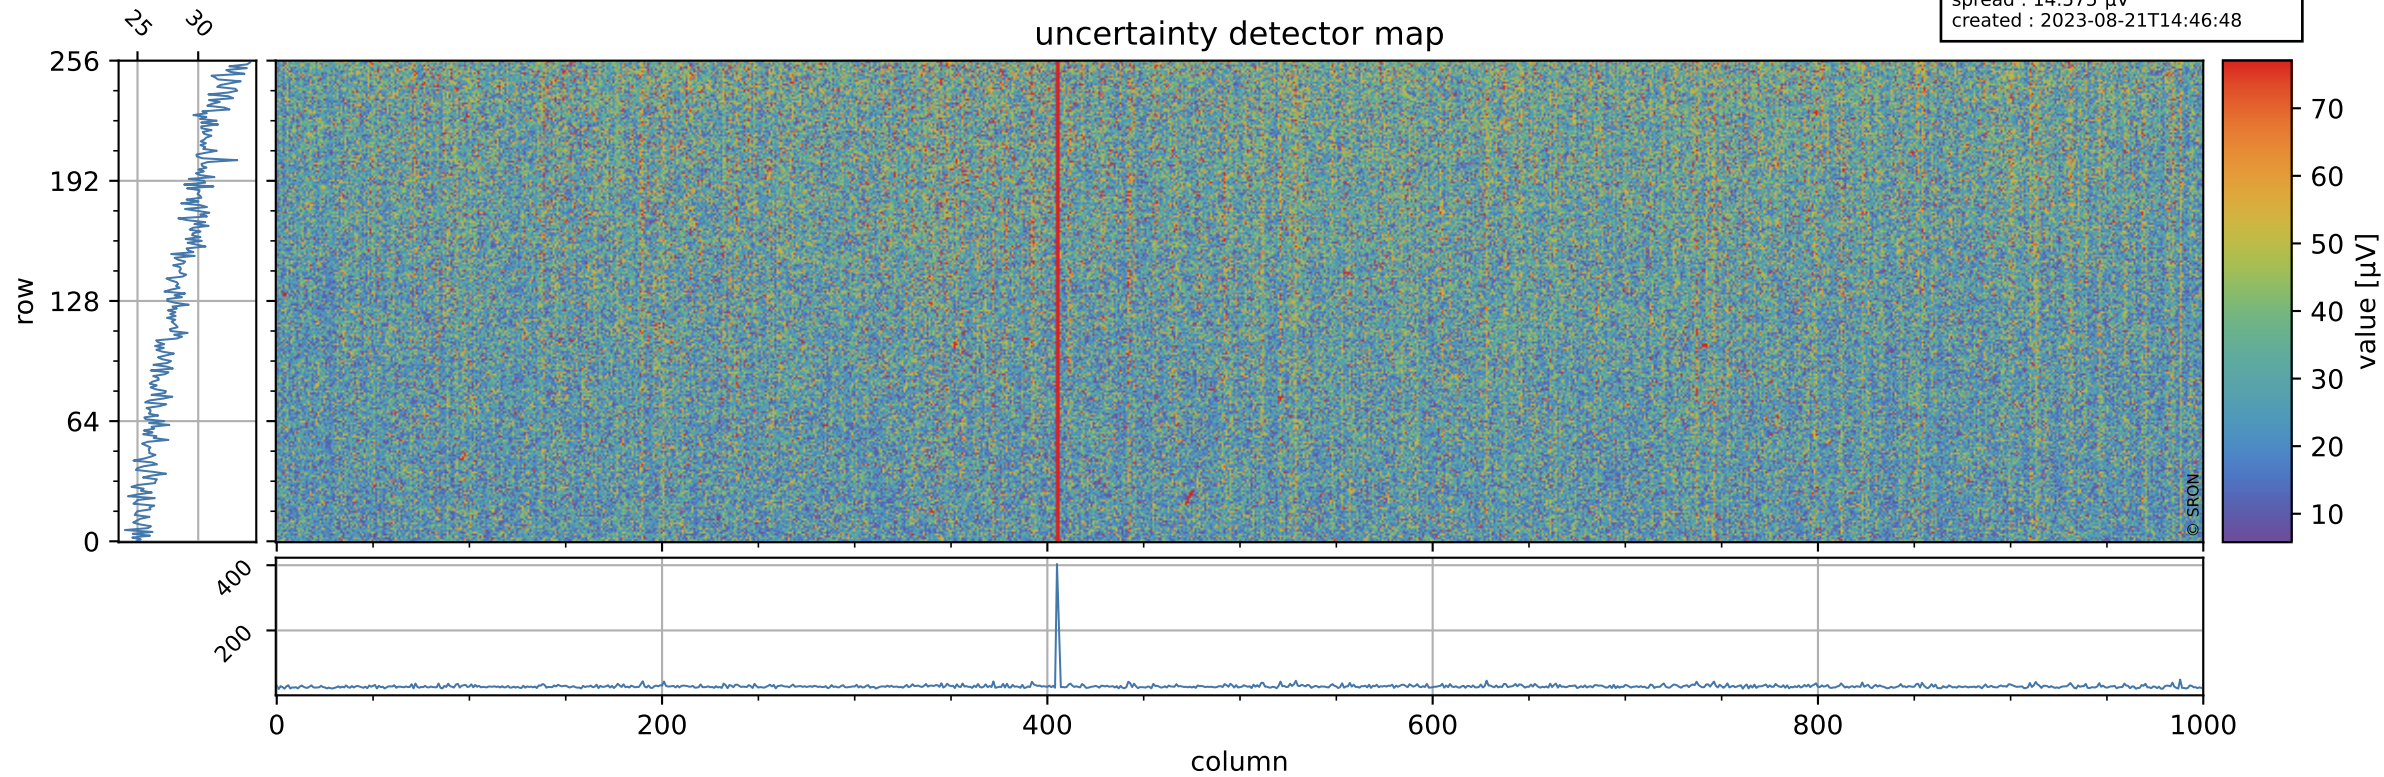

# Tropomi SWIR offset (official)

orbits : 20 in [15172, 15217]  
coverage : 2020-09-16 / 2020-09-19  
median : 0.52594 V  
spread : 0.035914 V  
created : 2023-08-21T14:46:47

## value detector map

# Tropomi SWIR offset (official)

orbits : 20 in [15172, 15217]  
coverage : 2020-09-16 / 2020-09-19  
median : 28.697  $\mu\text{V}$   
spread : 14.575  $\mu\text{V}$   
created : 2023-08-21T14:46:48

# Tropomi SWIR offset (official) ground-tracks of Sentinel-5P

orbits : 20 in [15172, 15217]  
coverage : 2020-09-16 / 2020-09-19  
created : 2023-08-21T14:46:49