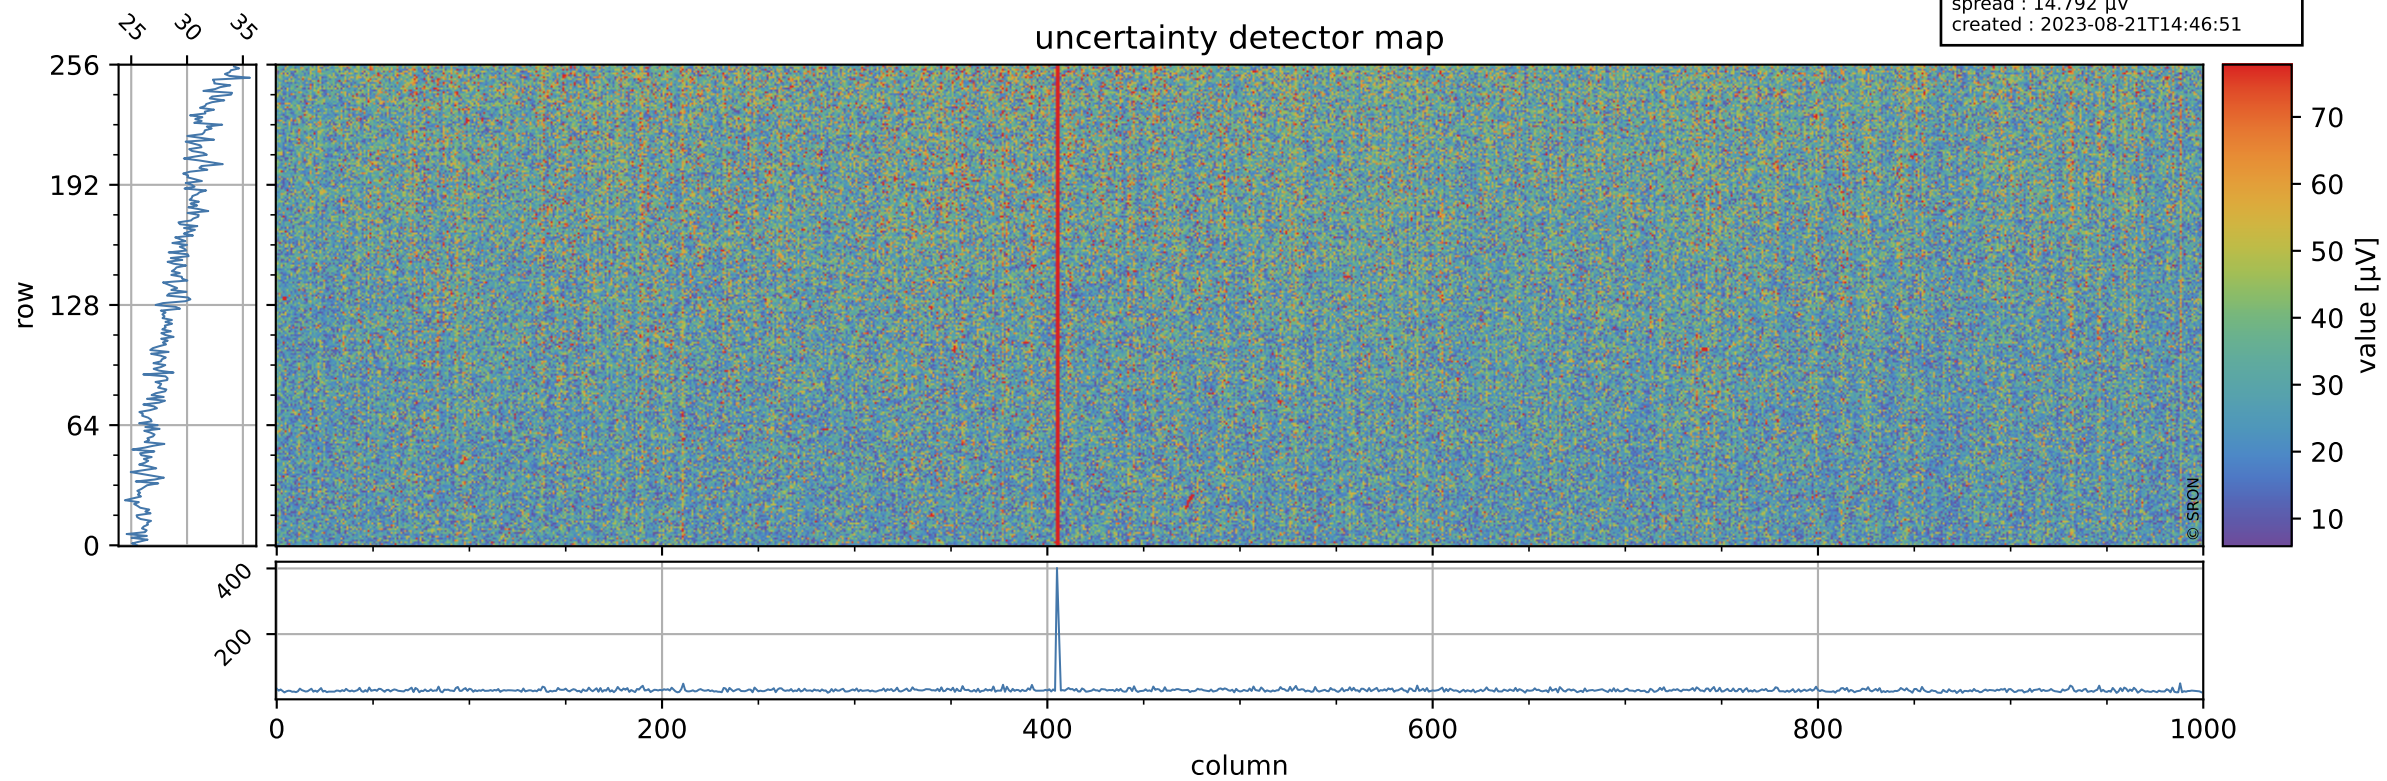

Tropomi SWIR offset (official)

orbits : 19 in [15187, 15232]
coverage : 2020-09-18 / 2020-09-21
median : 0.52595 V
spread : 0.035914 V
created : 2023-08-21T14:46:50

value detector map

Tropomi SWIR offset (official)

orbits : 19 in [15187, 15232]
coverage : 2020-09-18 / 2020-09-21
median : 29.17 μV
spread : 14.792 μV
created : 2023-08-21T14:46:51

Tropomi SWIR offset (official)

value compared with SWIR offset CKD

orbits : 19 in [15187, 15232]
coverage : 2020-09-18 / 2020-09-21
median : -0.069681 mV
spread : 0.37979 mV
created : 2023-08-21T14:46:51

Tropomi SWIR offset (official) ground-tracks of Sentinel-5P

orbits : 19 in [15187, 15232]
coverage : 2020-09-18 / 2020-09-21
created : 2023-08-21T14:46:52

Tropomi SWIR offset (official)

orbits : [2827, 15232]
coverage : 2018-04-30 / 2020-09-21
created : 2023-08-21T14:46:52

trend of detector median & temperatures