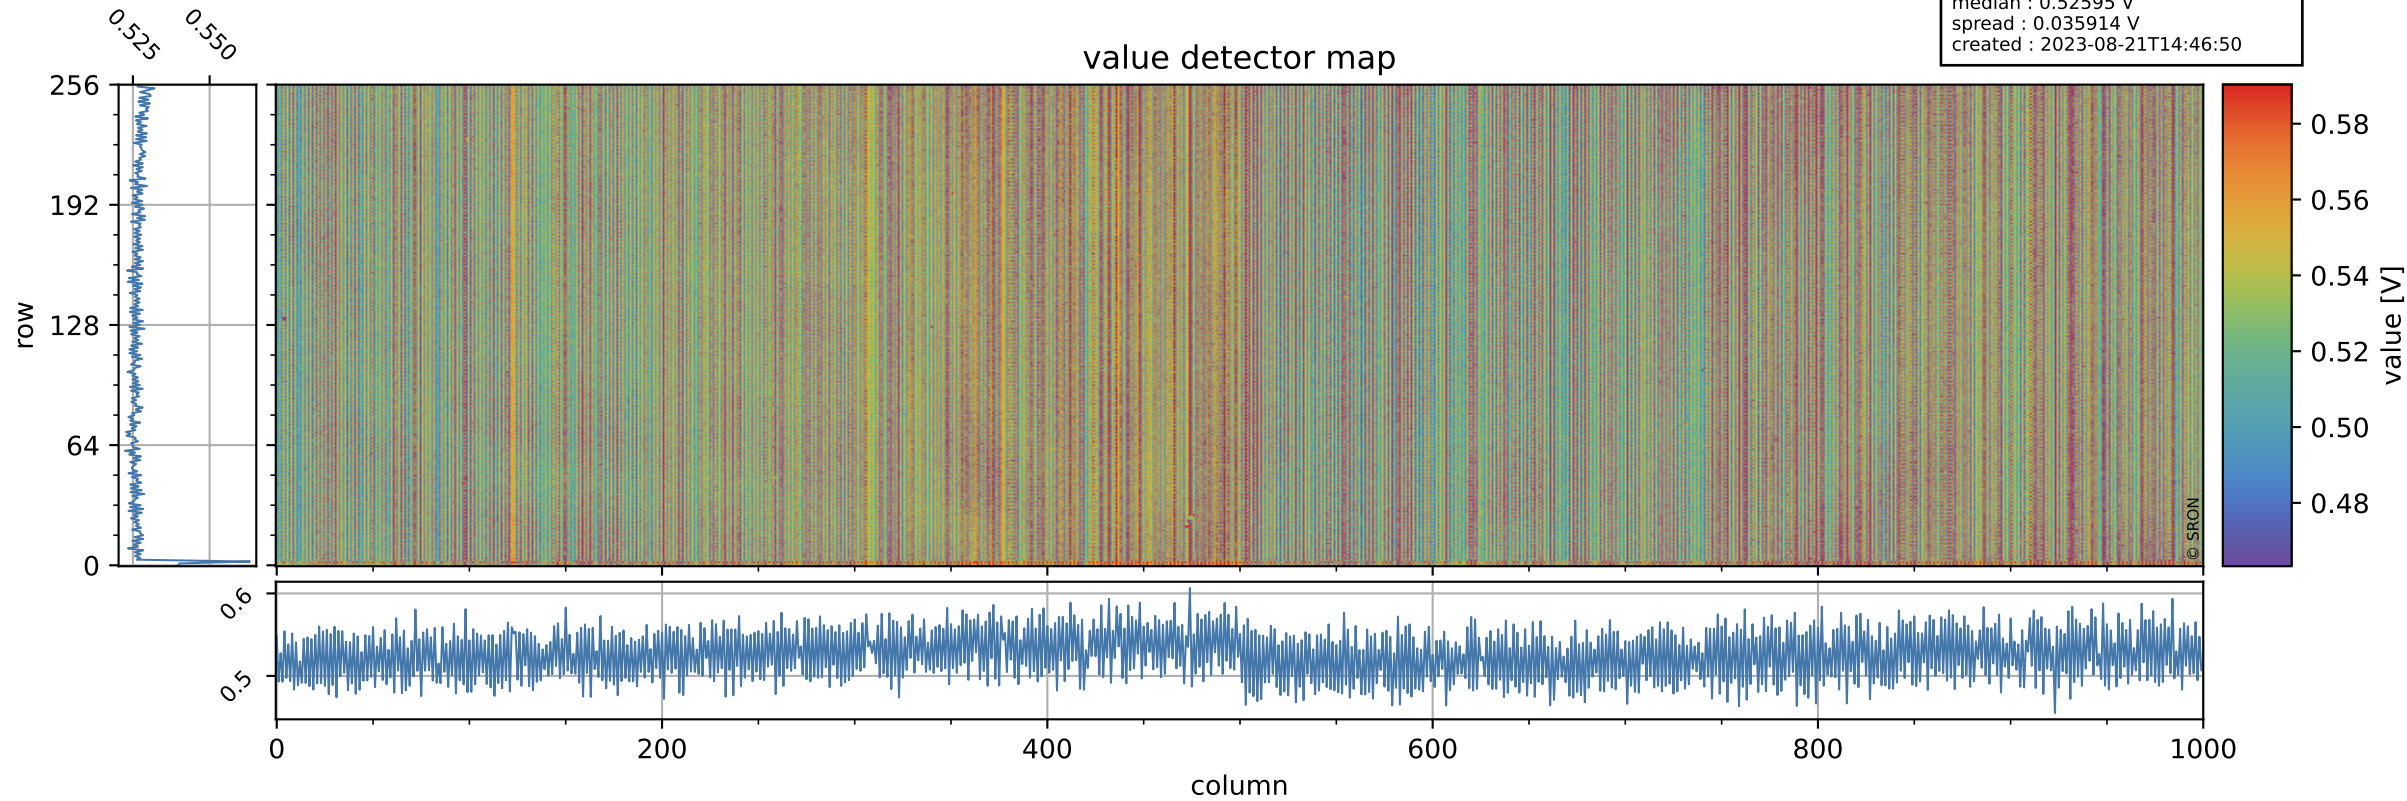

Tropomi SWIR offset (official)

orbits : 19 in [15187, 15232]
coverage : 2020-09-18 / 2020-09-21
median : 0.52595 V
spread : 0.035914 V
created : 2023-08-21T14:46:50

value detector map

Tropomi SWIR offset (official)

orbits : 19 in [15187, 15232]
coverage : 2020-09-18 / 2020-09-21
median : 29.17 μV
spread : 14.792 μV
created : 2023-08-21T14:46:51

Tropomi SWIR offset (official)

value compared with SWIR offset CKD

orbits : 19 in [15187, 15232]
coverage : 2020-09-18 / 2020-09-21
median : -0.069681 mV
spread : 0.37979 mV
created : 2023-08-21T14:46:51

Tropomi SWIR offset (official) ground-tracks of Sentinel-5P

orbits : 19 in [15187, 15232]
coverage : 2020-09-18 / 2020-09-21
created : 2023-08-21T14:46:52

Tropomi SWIR offset (official)

orbits : [2827, 15232]
coverage : 2018-04-30 / 2020-09-21
created : 2023-08-21T14:46:52

trend of detector median & temperatures