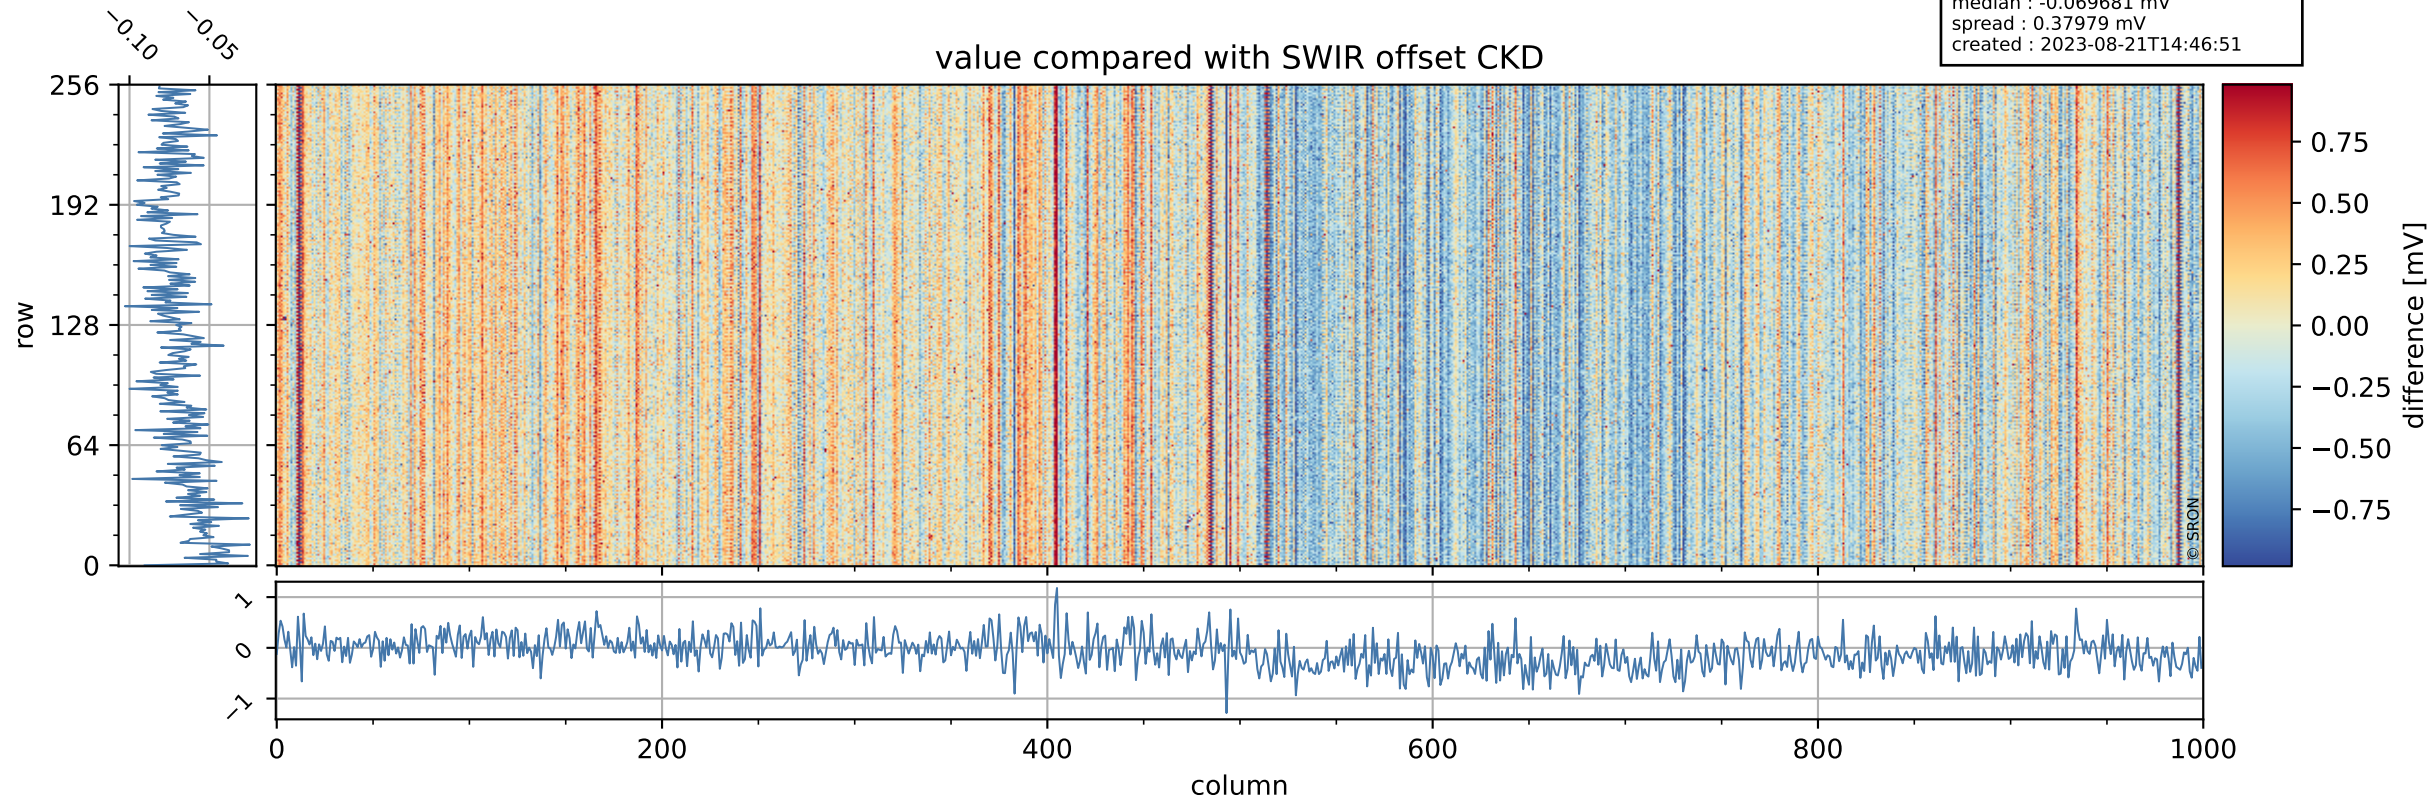

Tropomi SWIR offset (official)

orbits : 19 in [15187, 15232]
coverage : 2020-09-18 / 2020-09-21
median : 0.52595 V
spread : 0.035914 V
created : 2023-08-21T14:46:50

value detector map

Tropomi SWIR offset (official)

orbits : 19 in [15187, 15232]
coverage : 2020-09-18 / 2020-09-21
median : 29.17 μV
spread : 14.792 μV
created : 2023-08-21T14:46:51

Tropomi SWIR offset (official)

value compared with SWIR offset CKD

orbits : 19 in [15187, 15232]
coverage : 2020-09-18 / 2020-09-21
median : -0.069681 mV
spread : 0.37979 mV
created : 2023-08-21T14:46:51

Tropomi SWIR offset (official) ground-tracks of Sentinel-5P

orbits : 19 in [15187, 15232]
coverage : 2020-09-18 / 2020-09-21
created : 2023-08-21T14:46:52

Tropomi SWIR offset (official)

orbits : [2827, 15232]
coverage : 2018-04-30 / 2020-09-21
created : 2023-08-21T14:46:52

trend of detector median & temperatures