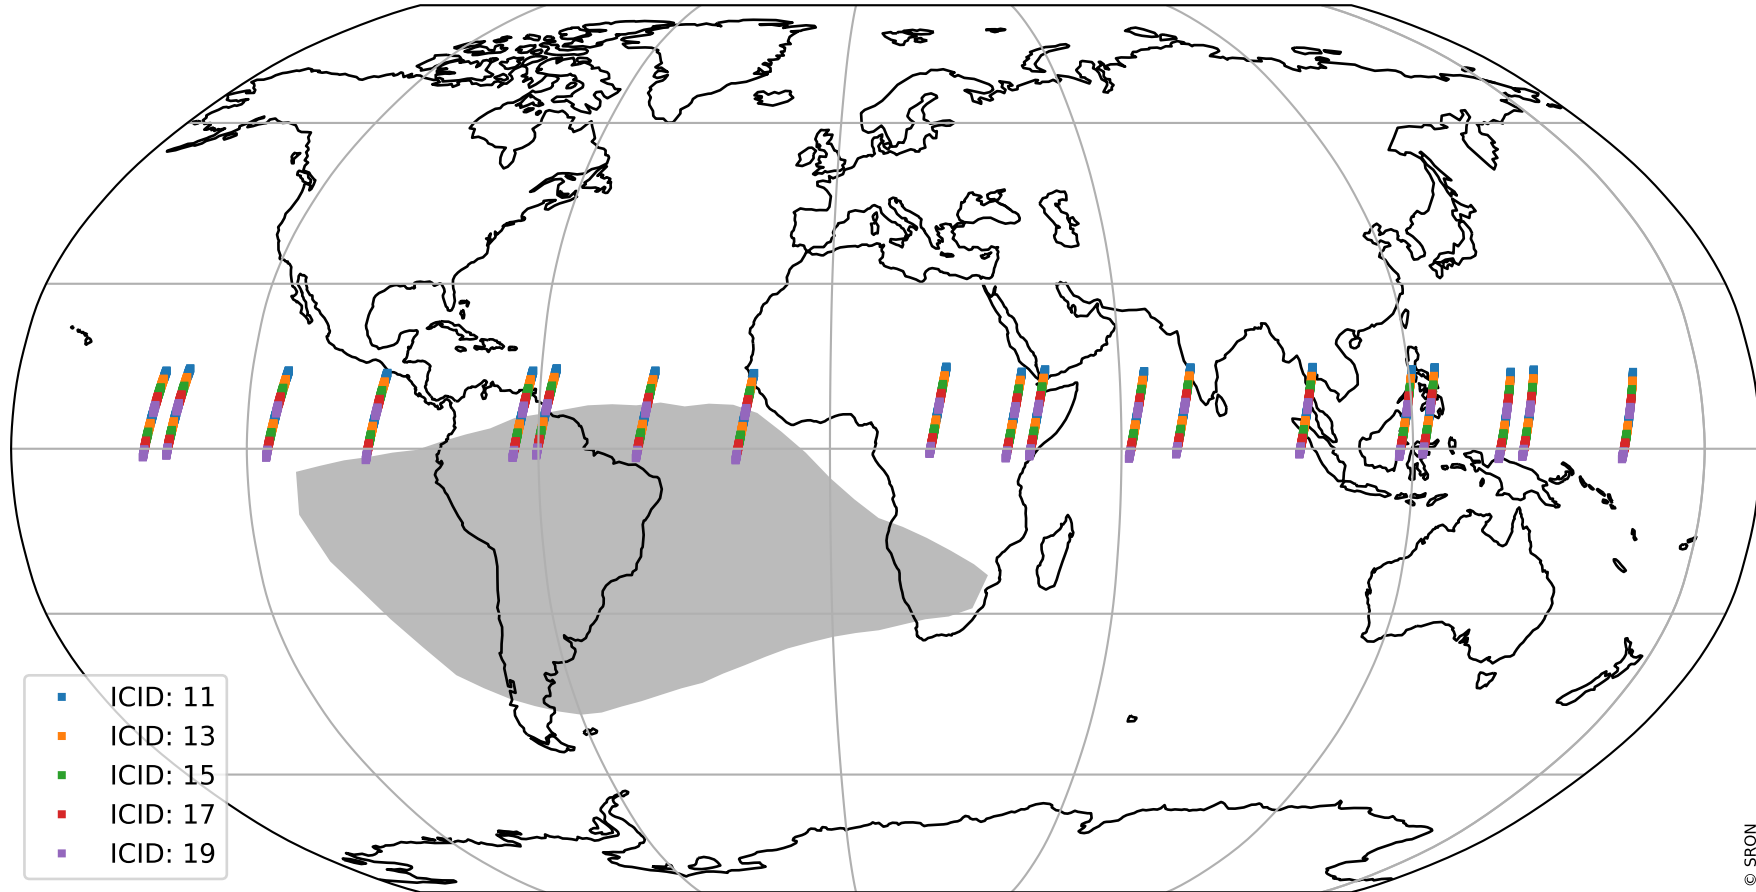

Tropomi SWIR offset (official)

orbits : 19 in [15187, 15232]
coverage : 2020-09-18 / 2020-09-21
median : 0.52595 V
spread : 0.035914 V
created : 2023-08-21T14:46:50

value detector map

Tropomi SWIR offset (official)

orbits : 19 in [15187, 15232]
coverage : 2020-09-18 / 2020-09-21
median : 29.17 μV
spread : 14.792 μV
created : 2023-08-21T14:46:51

Tropomi SWIR offset (official)

value compared with SWIR offset CKD

orbits : 19 in [15187, 15232]
coverage : 2020-09-18 / 2020-09-21
median : -0.069681 mV
spread : 0.37979 mV
created : 2023-08-21T14:46:51

Tropomi SWIR offset (official) ground-tracks of Sentinel-5P

orbits : 19 in [15187, 15232]
coverage : 2020-09-18 / 2020-09-21
created : 2023-08-21T14:46:52

Tropomi SWIR offset (official)

orbits : [2827, 15232]
coverage : 2018-04-30 / 2020-09-21
created : 2023-08-21T14:46:52

trend of detector median & temperatures