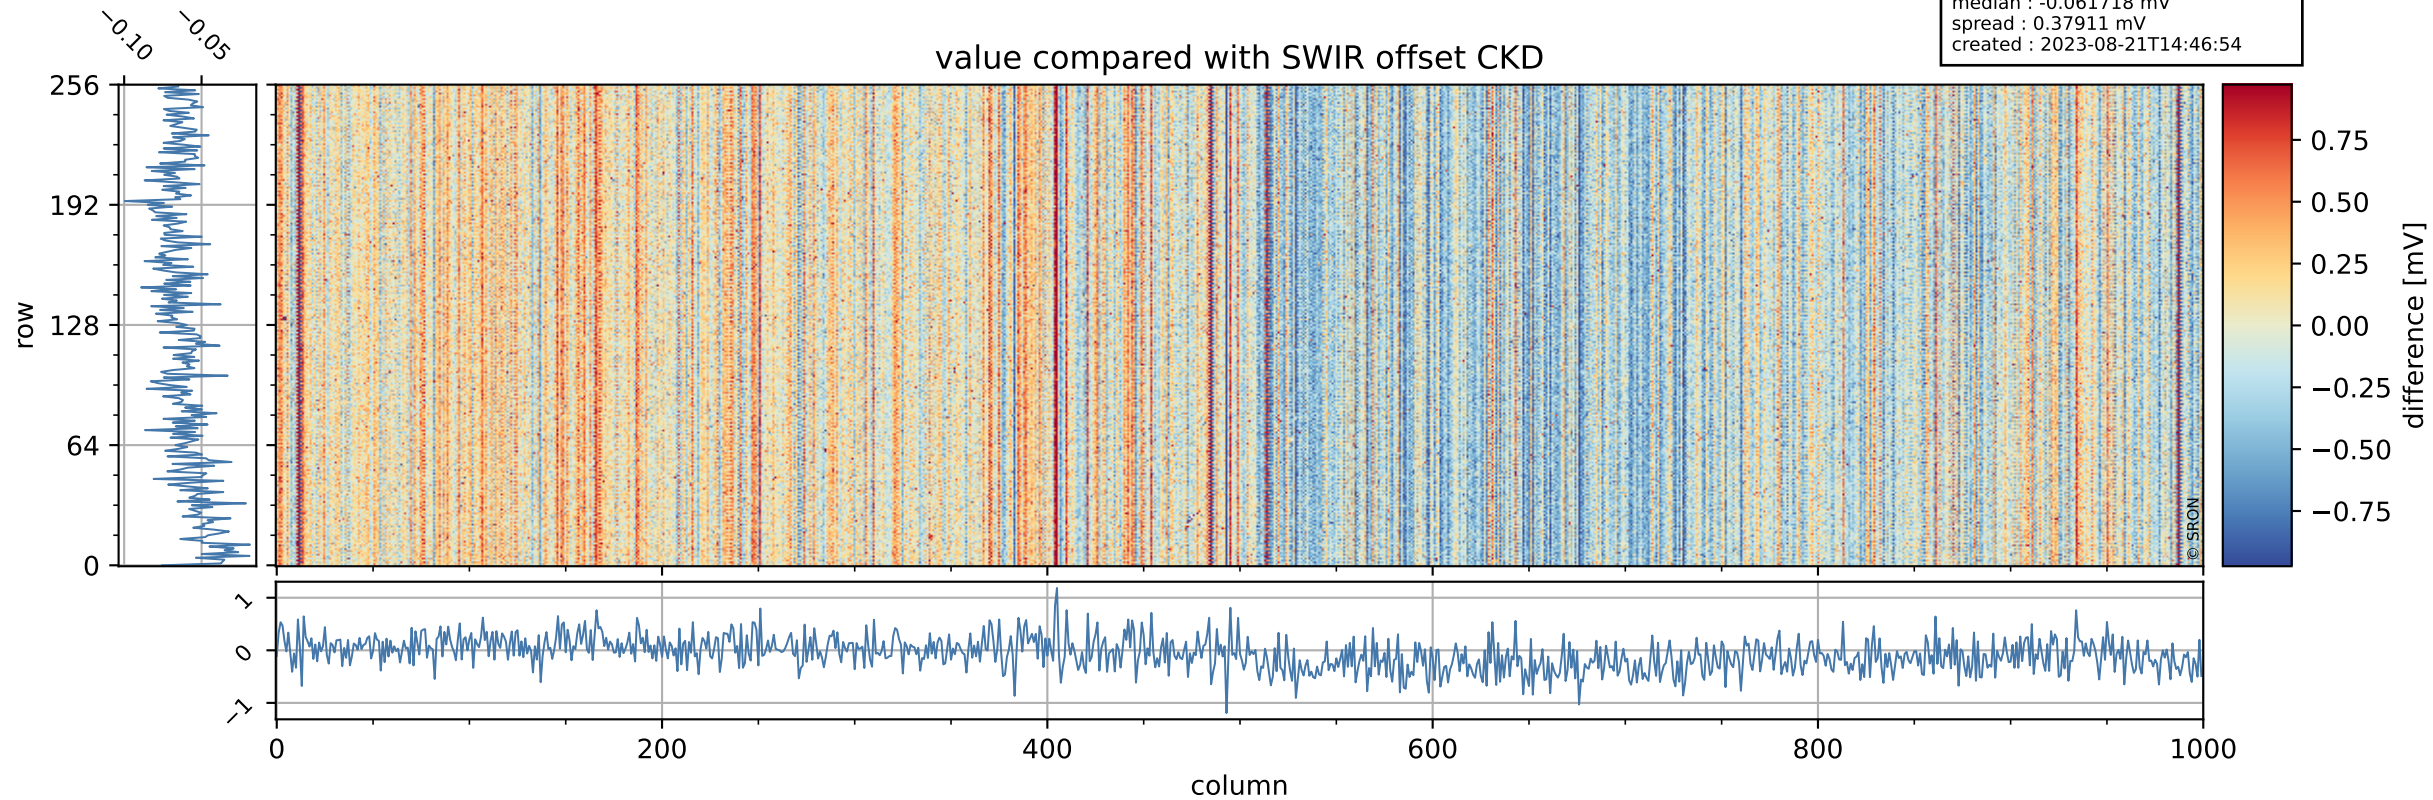

## value detector map

# Tropomi SWIR offset (official)

orbits : 20 in [15202, 15247]  
coverage : 2020-09-19 / 2020-09-22  
median : 29.198  $\mu\text{V}$   
spread : 14.782  $\mu\text{V}$   
created : 2023-08-21T14:46:54

# Tropomi SWIR offset (official) ground-tracks of Sentinel-5P

orbits : 20 in [15202, 15247]  
coverage : 2020-09-19 / 2020-09-22  
created : 2023-08-21T14:46:55

# Tropomi SWIR offset (official)

orbits : [2827, 15247]  
coverage : 2018-04-30 / 2020-09-22  
created : 2023-08-21T14:46:55