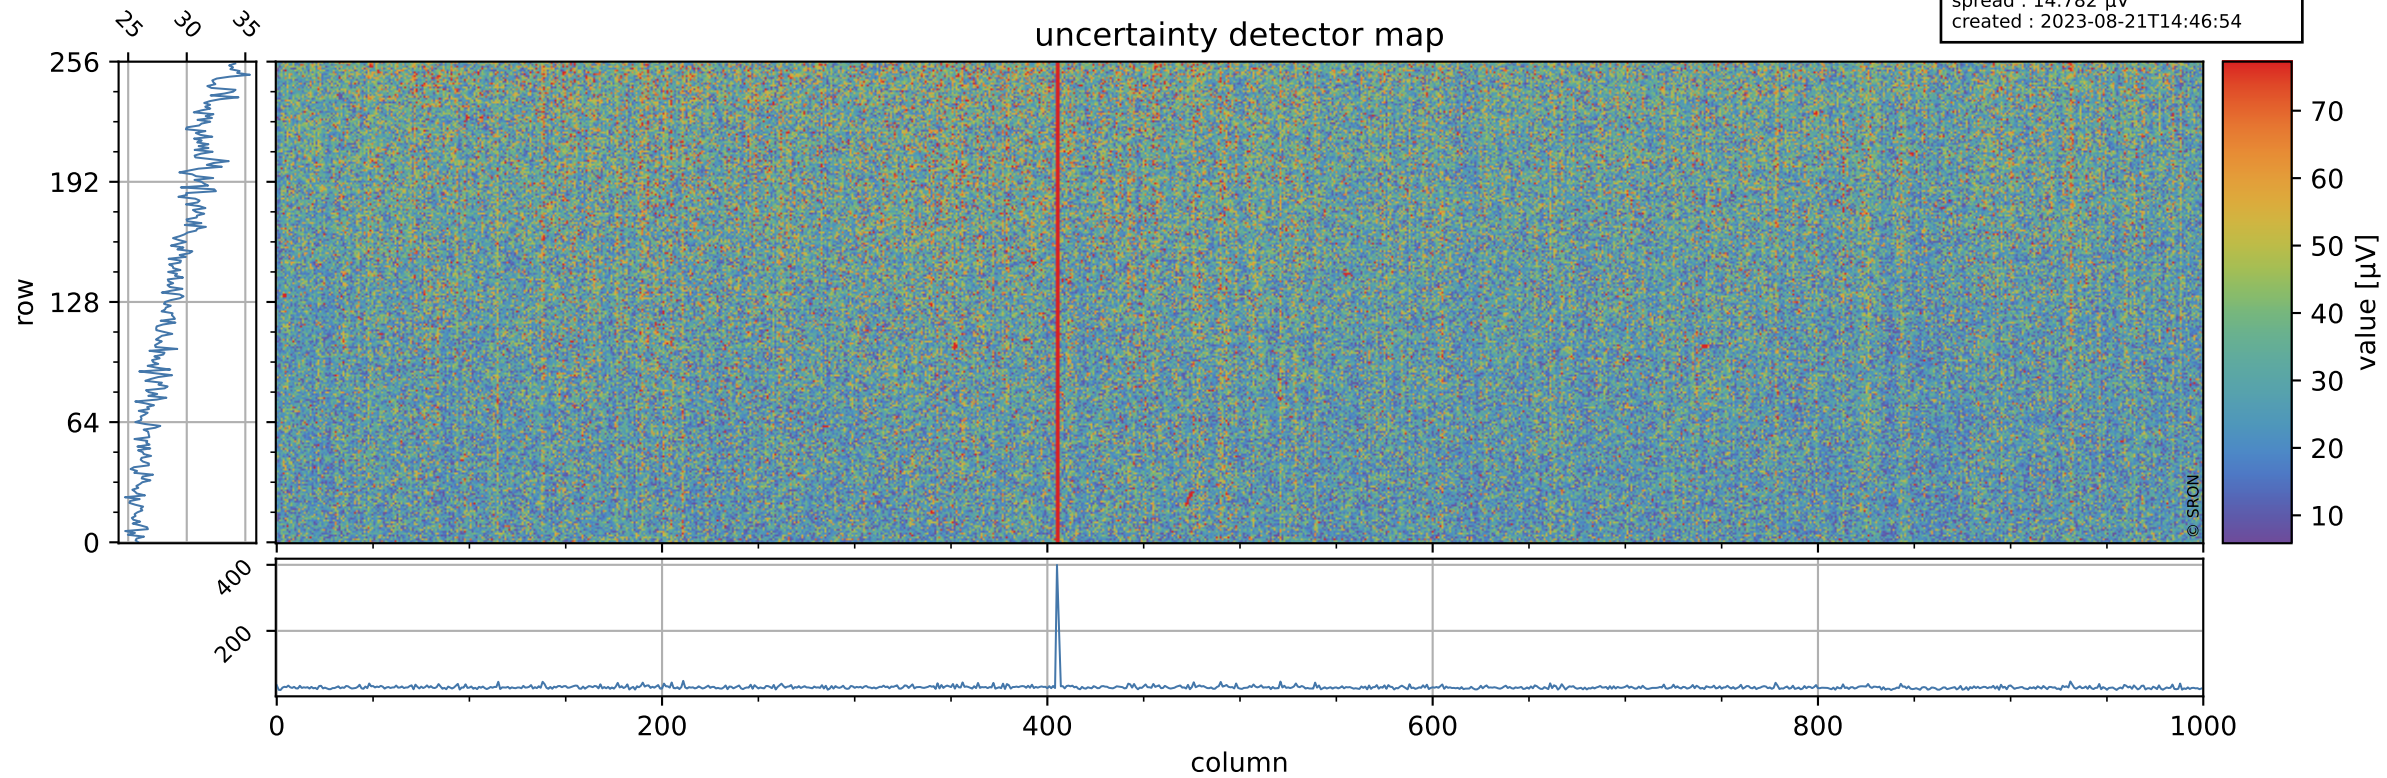

# Tropomi SWIR offset (official)

orbits : 20 in [15202, 15247]  
coverage : 2020-09-19 / 2020-09-22  
median : 0.52595 V  
spread : 0.035912 V  
created : 2023-08-21T14:46:54

## value detector map

# Tropomi SWIR offset (official)

orbits : 20 in [15202, 15247]  
coverage : 2020-09-19 / 2020-09-22  
median : 29.198  $\mu\text{V}$   
spread : 14.782  $\mu\text{V}$   
created : 2023-08-21T14:46:54

# Tropomi SWIR offset (official) ground-tracks of Sentinel-5P

orbits : 20 in [15202, 15247]  
coverage : 2020-09-19 / 2020-09-22  
created : 2023-08-21T14:46:55