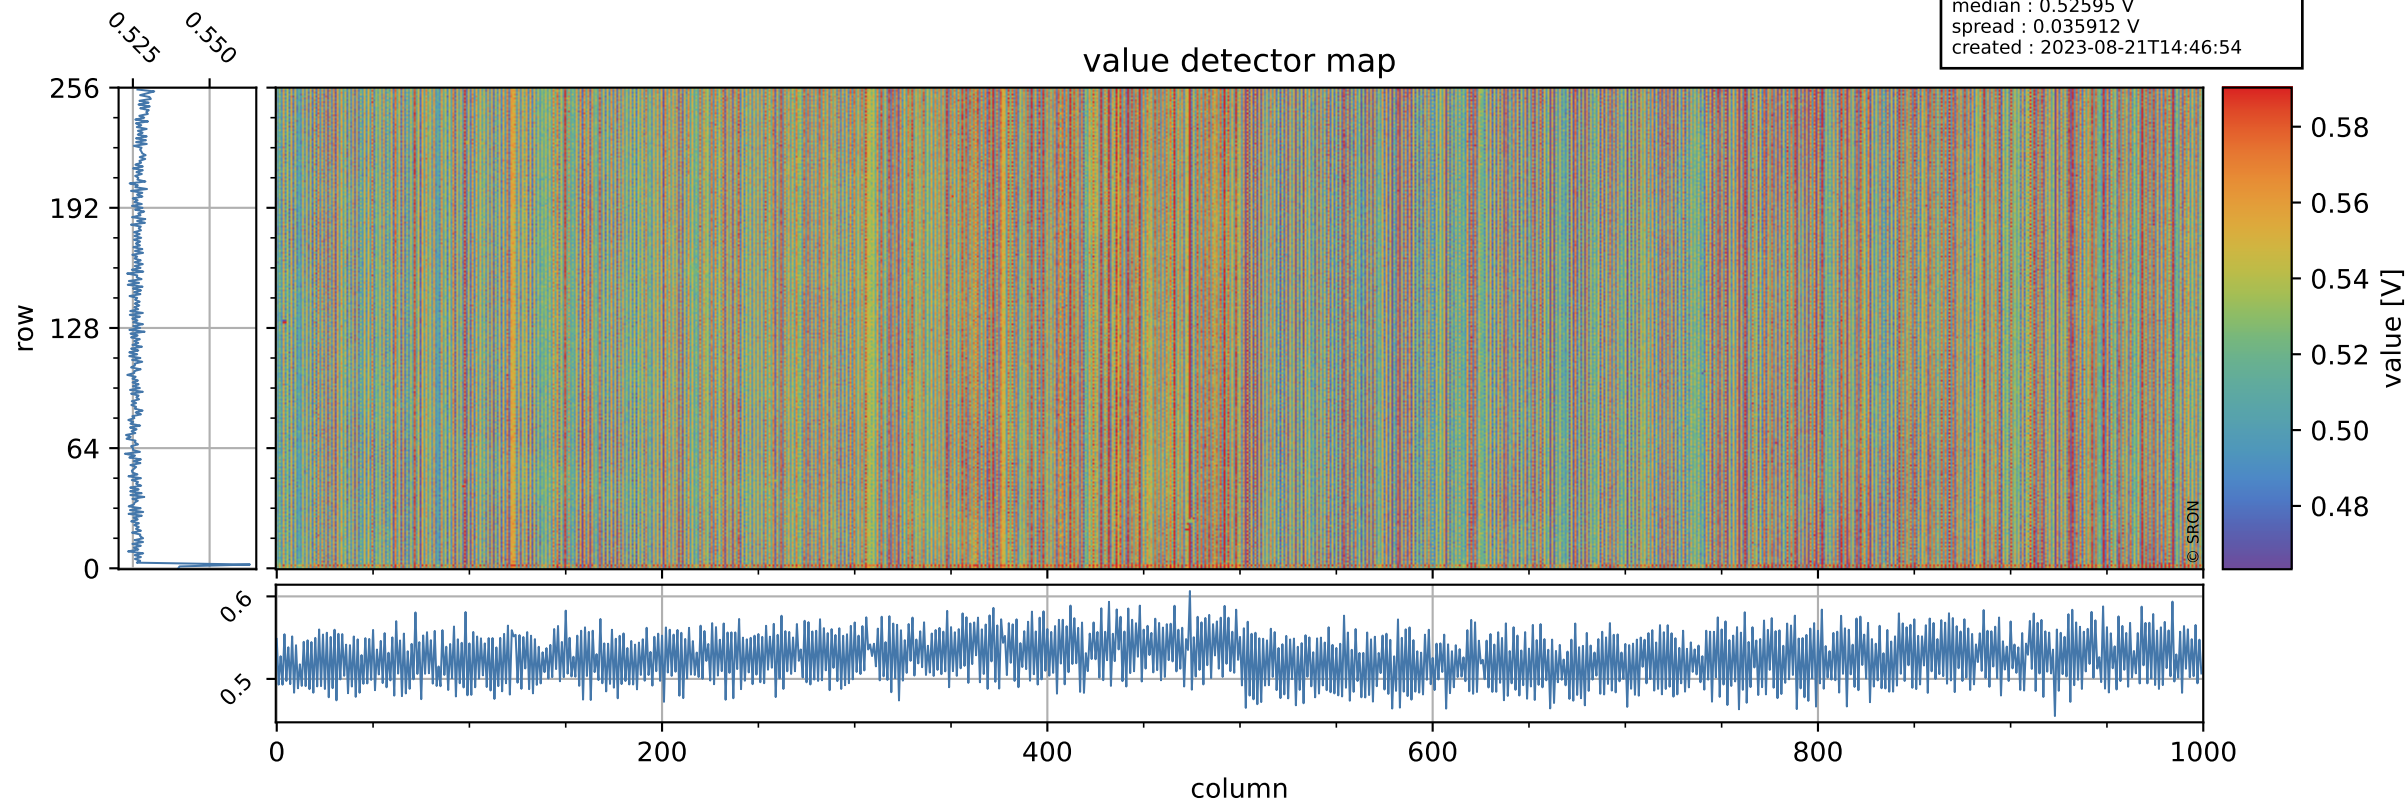

# Tropomi SWIR offset (official)

orbits : 20 in [15202, 15247]  
coverage : 2020-09-19 / 2020-09-22  
median : 0.52595 V  
spread : 0.035912 V  
created : 2023-08-21T14:46:54

## value detector map

# Tropomi SWIR offset (official)

orbits : 20 in [15202, 15247]  
coverage : 2020-09-19 / 2020-09-22  
median : 29.198  $\mu\text{V}$   
spread : 14.782  $\mu\text{V}$   
created : 2023-08-21T14:46:54

# Tropomi SWIR offset (official) ground-tracks of Sentinel-5P

orbits : 20 in [15202, 15247]  
coverage : 2020-09-19 / 2020-09-22  
created : 2023-08-21T14:46:55