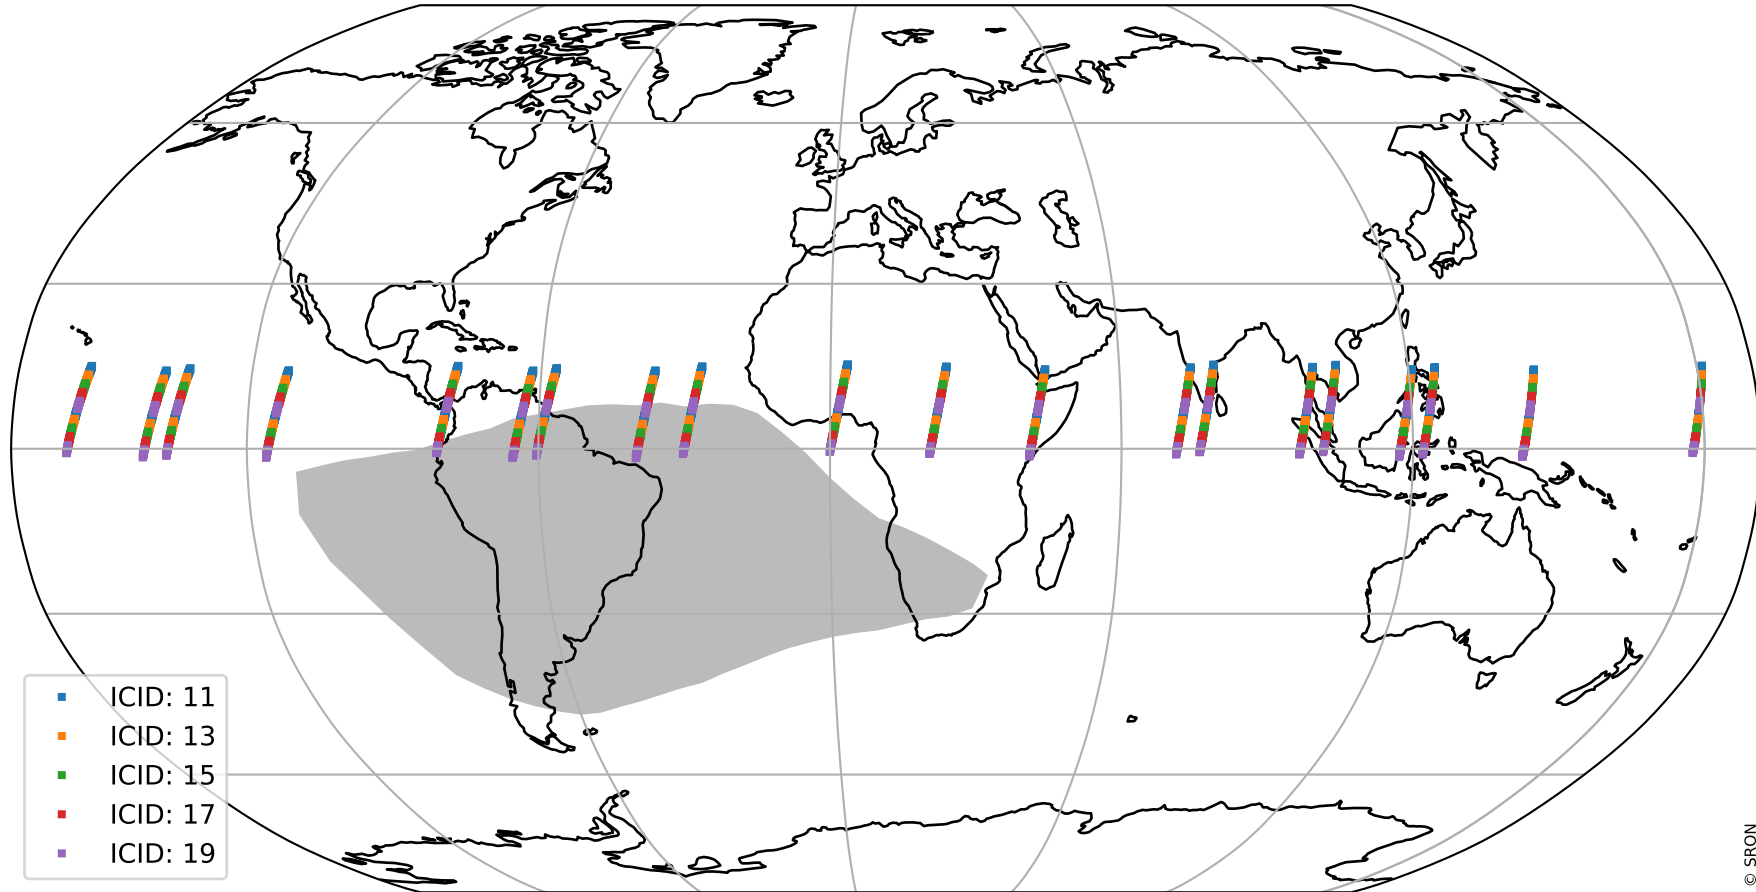

# Tropomi SWIR offset (official)

orbits : 20 in [15202, 15247]  
coverage : 2020-09-19 / 2020-09-22  
median : 29.198  $\mu\text{V}$   
spread : 14.782  $\mu\text{V}$   
created : 2023-08-21T14:46:54

# Tropomi SWIR offset (official)

value compared with SWIR offset CKD

orbits : 20 in [15202, 15247]  
coverage : 2020-09-19 / 2020-09-22  
median : -0.061718 mV  
spread : 0.37911 mV  
created : 2023-08-21T14:46:54

# Tropomi SWIR offset (official) ground-tracks of Sentinel-5P

orbits : 20 in [15202, 15247]  
coverage : 2020-09-19 / 2020-09-22  
created : 2023-08-21T14:46:55

# Tropomi SWIR offset (official)

orbits : [2827, 15247]  
coverage : 2018-04-30 / 2020-09-22  
created : 2023-08-21T14:46:55