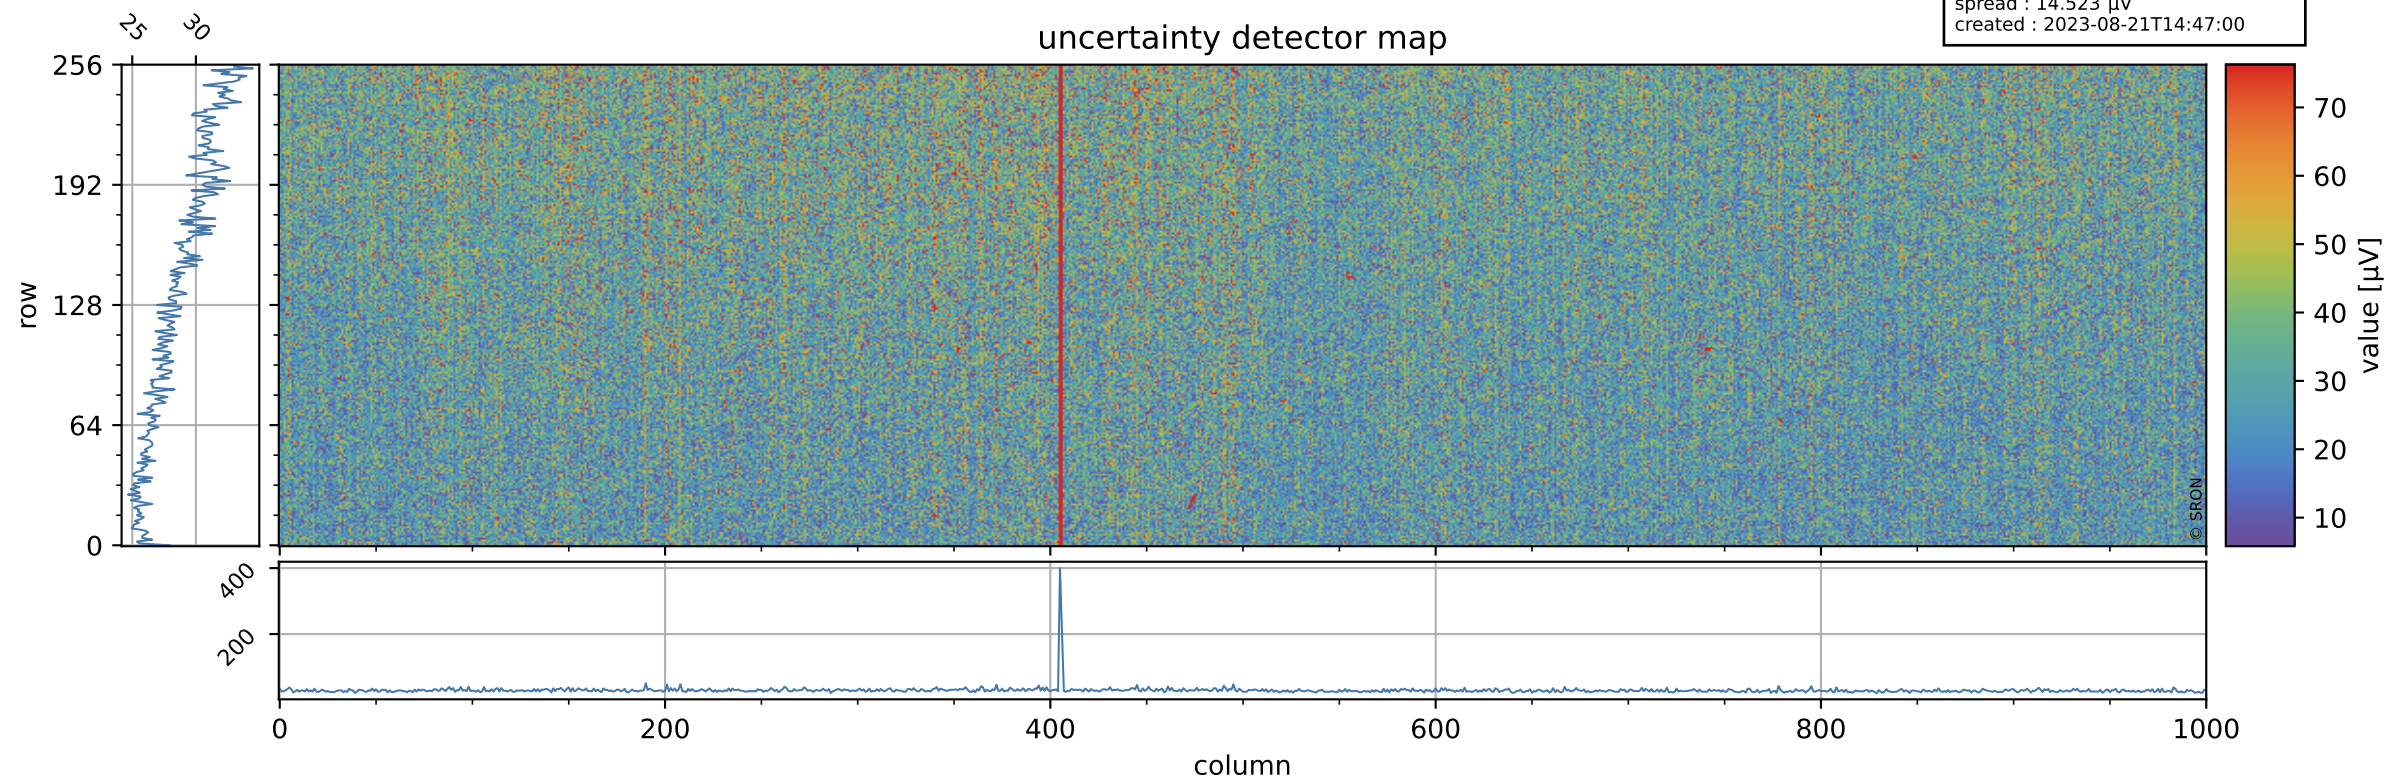

# Tropomi SWIR offset (official)

orbits : 19 in [15232, 15277]  
coverage : 2020-09-21 / 2020-09-24  
median : 0.52596 V  
spread : 0.035911 V  
created : 2023-08-21T14:46:59

## value detector map

# Tropomi SWIR offset (official)

orbits : 19 in [15232, 15277]  
coverage : 2020-09-21 / 2020-09-24  
median : 28.879  $\mu\text{V}$   
spread : 14.523  $\mu\text{V}$   
created : 2023-08-21T14:47:00

# Tropomi SWIR offset (official) ground-tracks of Sentinel-5P

orbits : 19 in [15232, 15277]  
coverage : 2020-09-21 / 2020-09-24  
created : 2023-08-21T14:47:01