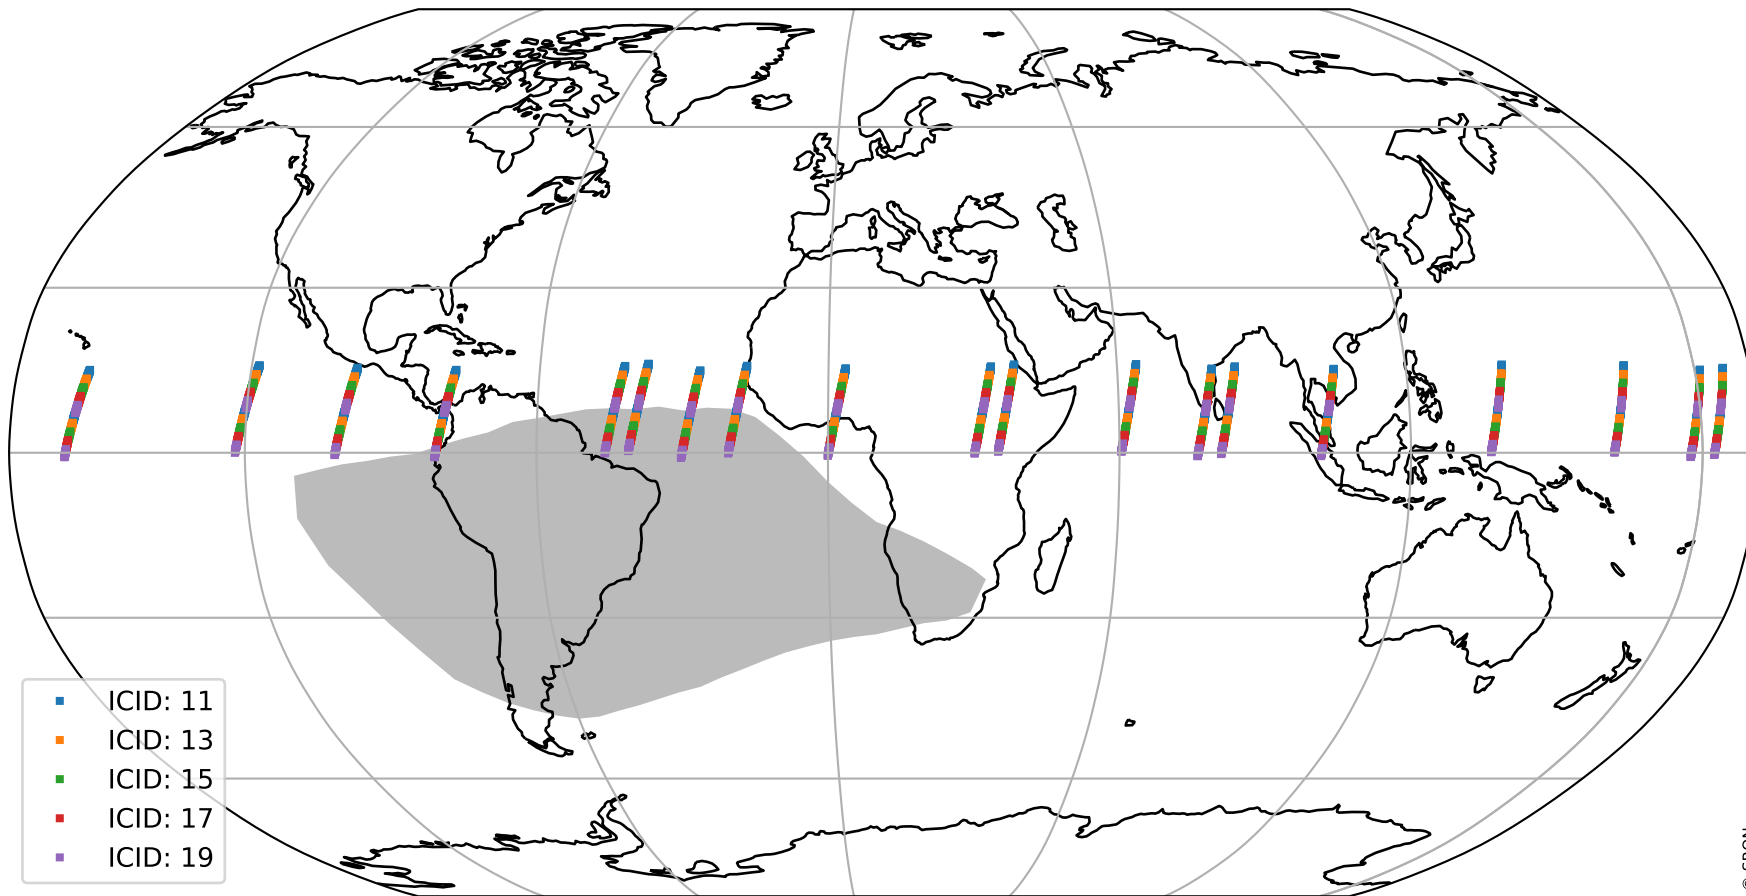

# Tropomi SWIR offset (official)

orbits : 19 in [15232, 15277]  
coverage : 2020-09-21 / 2020-09-24  
median : 28.879  $\mu\text{V}$   
spread : 14.523  $\mu\text{V}$   
created : 2023-08-21T14:47:00

# Tropomi SWIR offset (official)

value compared with SWIR offset CKD

orbits : 19 in [15232, 15277]  
coverage : 2020-09-21 / 2020-09-24  
median : -0.060558 mV  
spread : 0.38581 mV  
created : 2023-08-21T14:47:00

# Tropomi SWIR offset (official) ground-tracks of Sentinel-5P

orbits : 19 in [15232, 15277]  
coverage : 2020-09-21 / 2020-09-24  
created : 2023-08-21T14:47:01

# Tropomi SWIR offset (official)

orbits : [2827, 15277]  
coverage : 2018-04-30 / 2020-09-24  
created : 2023-08-21T14:47:01