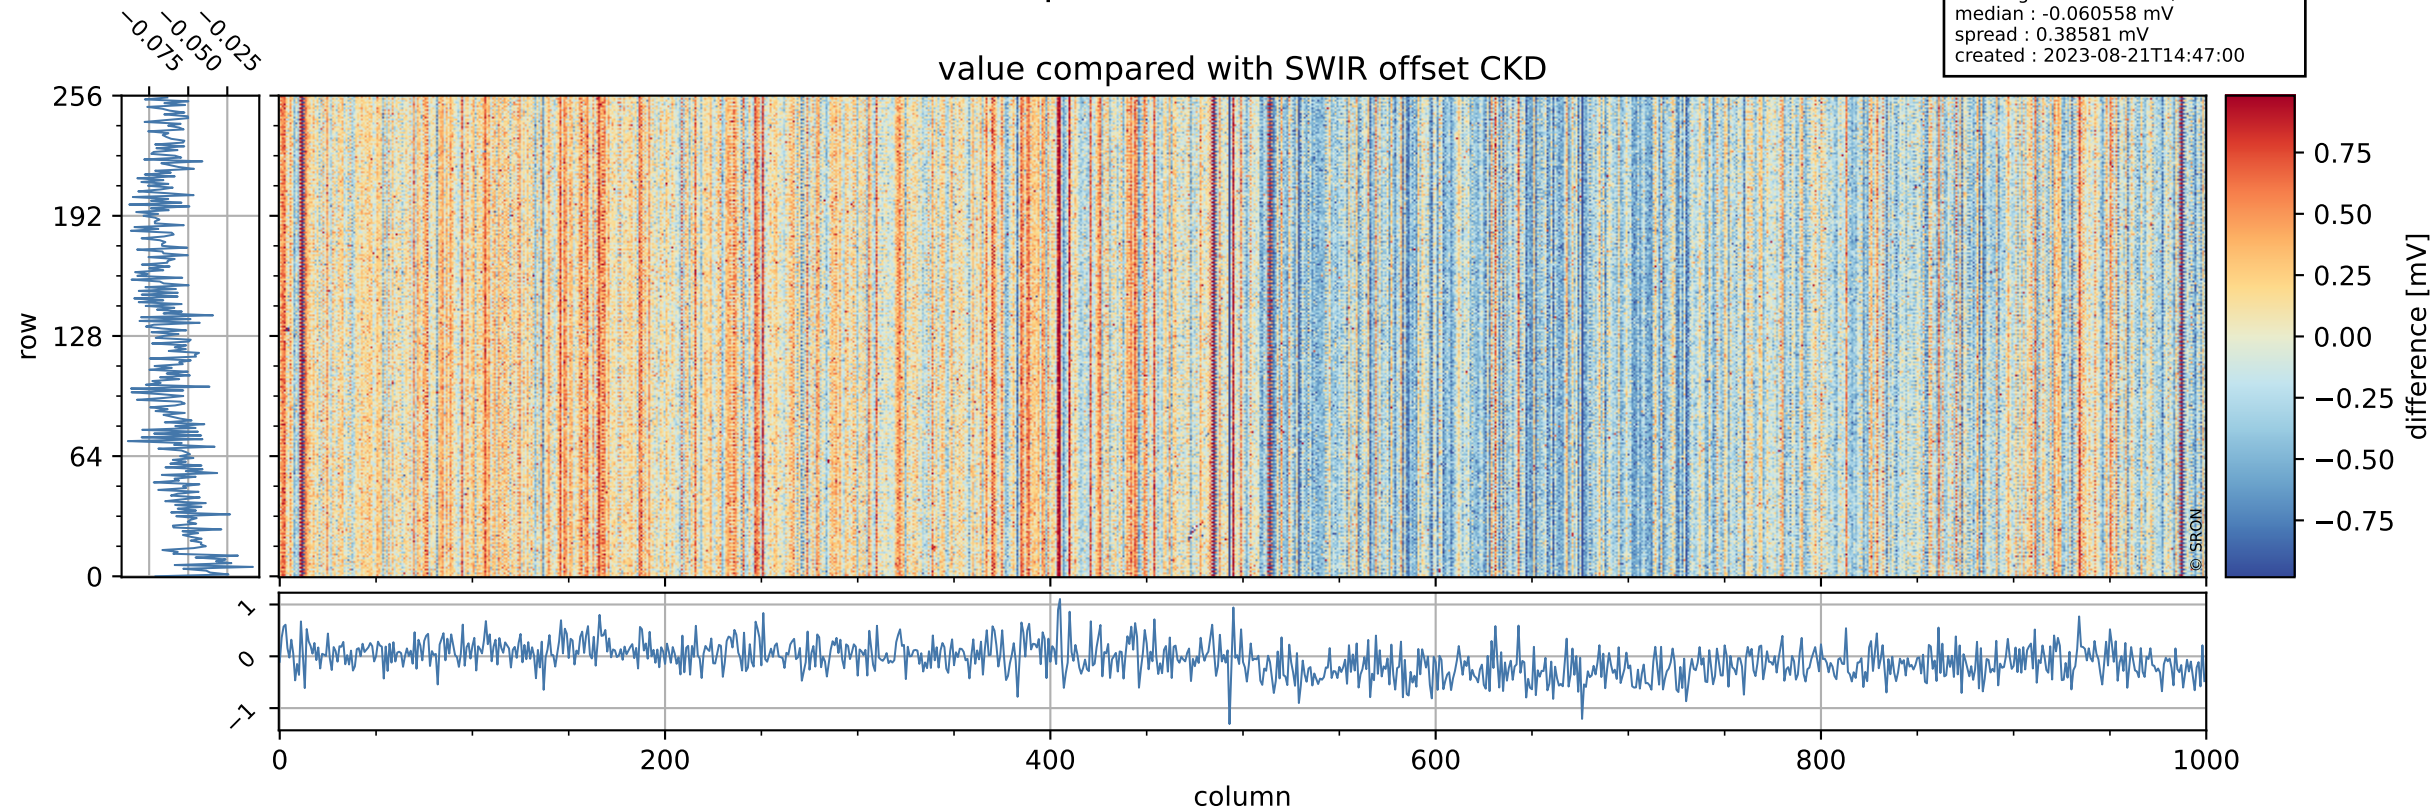

## value detector map

# Tropomi SWIR offset (official)

orbits : 19 in [15232, 15277]  
coverage : 2020-09-21 / 2020-09-24  
median : 28.879  $\mu\text{V}$   
spread : 14.523  $\mu\text{V}$   
created : 2023-08-21T14:47:00

# Tropomi SWIR offset (official) ground-tracks of Sentinel-5P

orbits : 19 in [15232, 15277]  
coverage : 2020-09-21 / 2020-09-24  
created : 2023-08-21T14:47:01

# Tropomi SWIR offset (official)

orbits : [2827, 15277]  
coverage : 2018-04-30 / 2020-09-24  
created : 2023-08-21T14:47:01