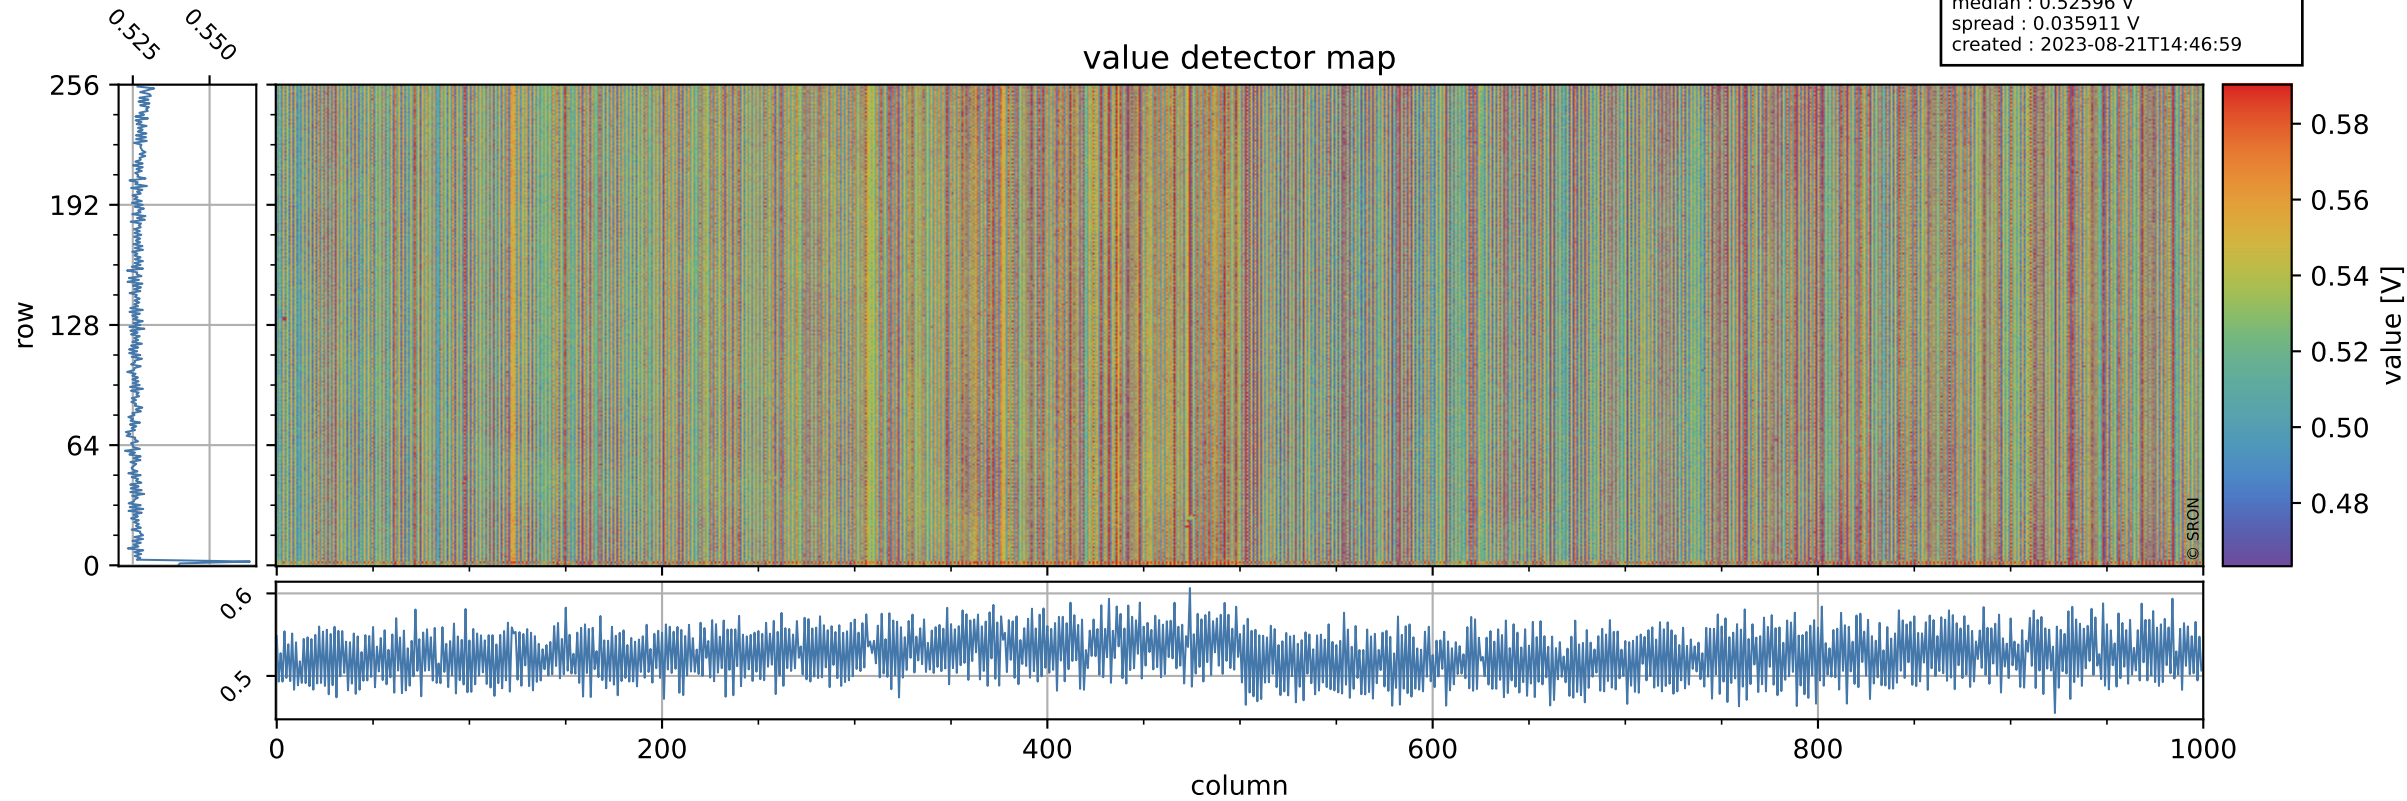

# Tropomi SWIR offset (official)

orbits : 19 in [15232, 15277]  
coverage : 2020-09-21 / 2020-09-24  
median : 0.52596 V  
spread : 0.035911 V  
created : 2023-08-21T14:46:59

## value detector map

# Tropomi SWIR offset (official)

orbits : 19 in [15232, 15277]  
coverage : 2020-09-21 / 2020-09-24  
median : 28.879  $\mu\text{V}$   
spread : 14.523  $\mu\text{V}$   
created : 2023-08-21T14:47:00

# Tropomi SWIR offset (official) ground-tracks of Sentinel-5P

orbits : 19 in [15232, 15277]  
coverage : 2020-09-21 / 2020-09-24  
created : 2023-08-21T14:47:01