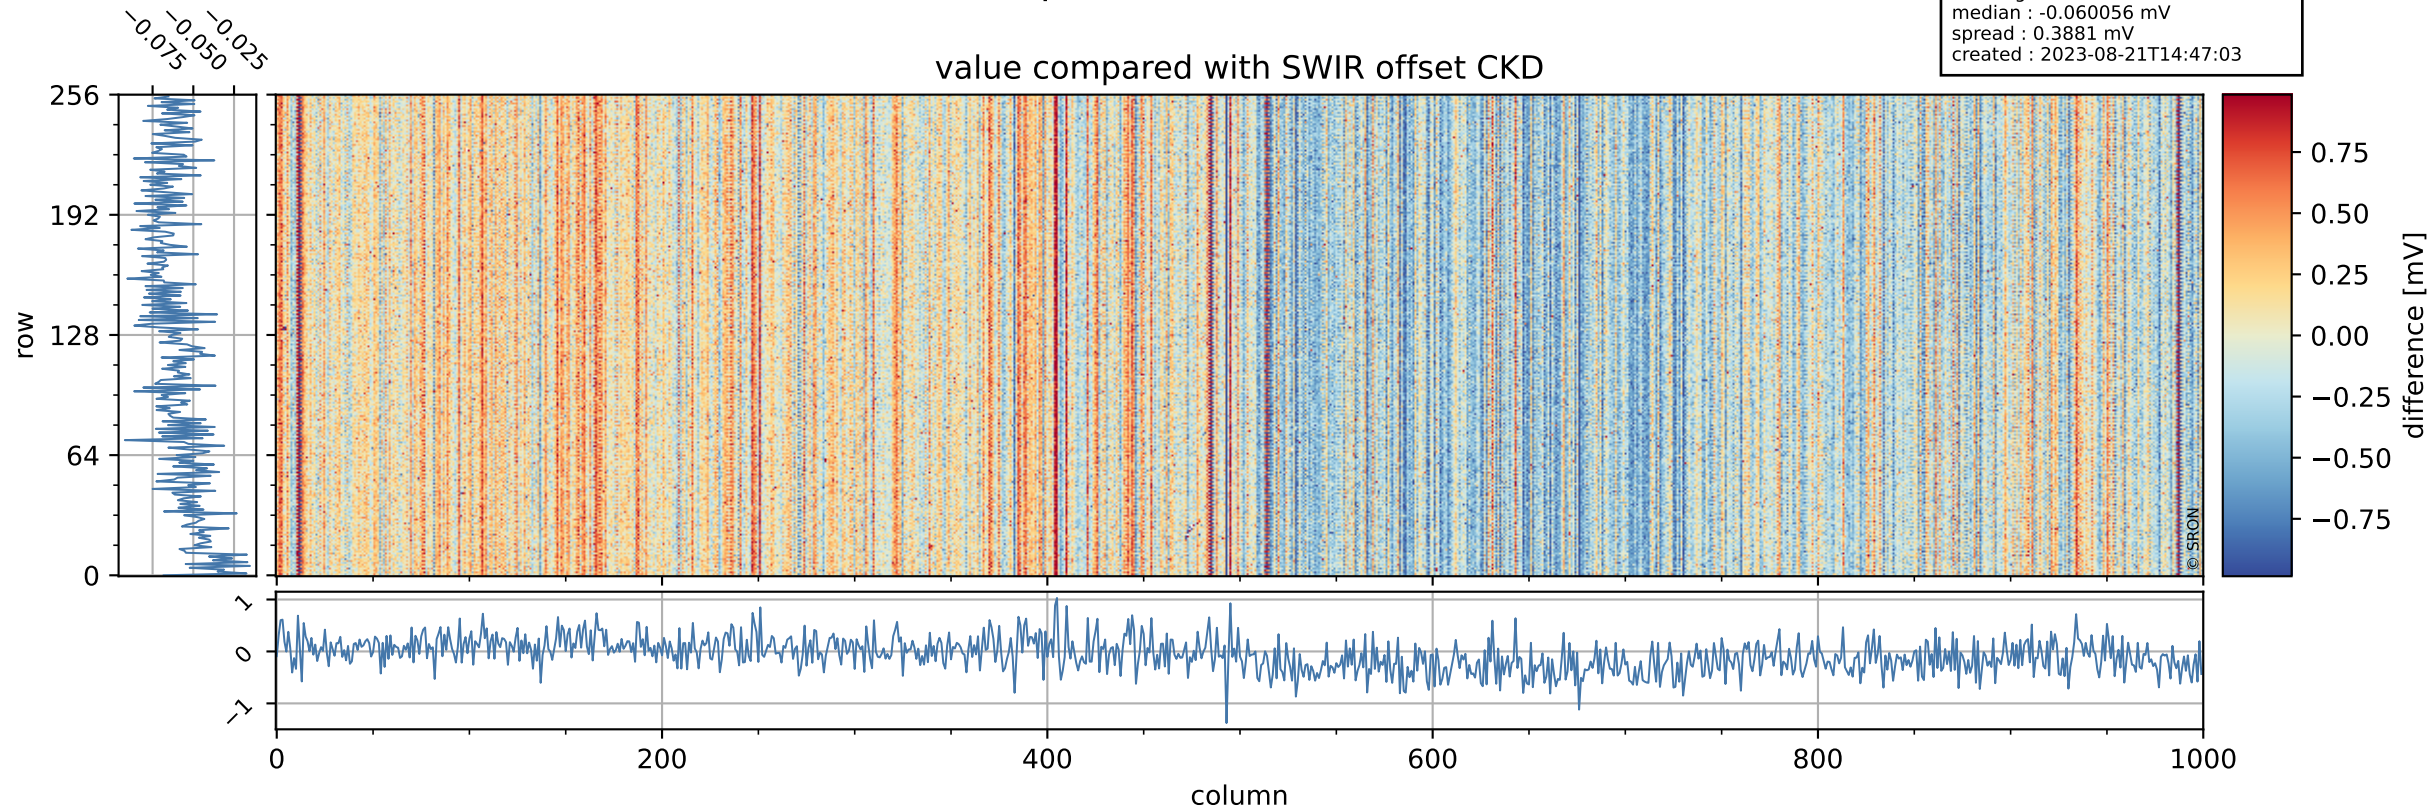

Tropomi SWIR offset (official)

orbits : 18 in [15247, 15292]
coverage : 2020-09-22 / 2020-09-25
median : 0.52596 V
spread : 0.035913 V
created : 2023-08-21T14:47:02

value detector map

Tropomi SWIR offset (official)

orbits : 18 in [15247, 15292]
coverage : 2020-09-22 / 2020-09-25
median : 29.484 μV
spread : 14.691 μV
created : 2023-08-21T14:47:03

Tropomi SWIR offset (official)

value compared with SWIR offset CKD

orbits : 18 in [15247, 15292]
coverage : 2020-09-22 / 2020-09-25
median : -0.060056 mV
spread : 0.3881 mV
created : 2023-08-21T14:47:03

Tropomi SWIR offset (official) ground-tracks of Sentinel-5P

orbits : 18 in [15247, 15292]
coverage : 2020-09-22 / 2020-09-25
created : 2023-08-21T14:47:04

Tropomi SWIR offset (official)

orbits : [2827, 15292]
coverage : 2018-04-30 / 2020-09-25
created : 2023-08-21T14:47:04

trend of detector median & temperatures