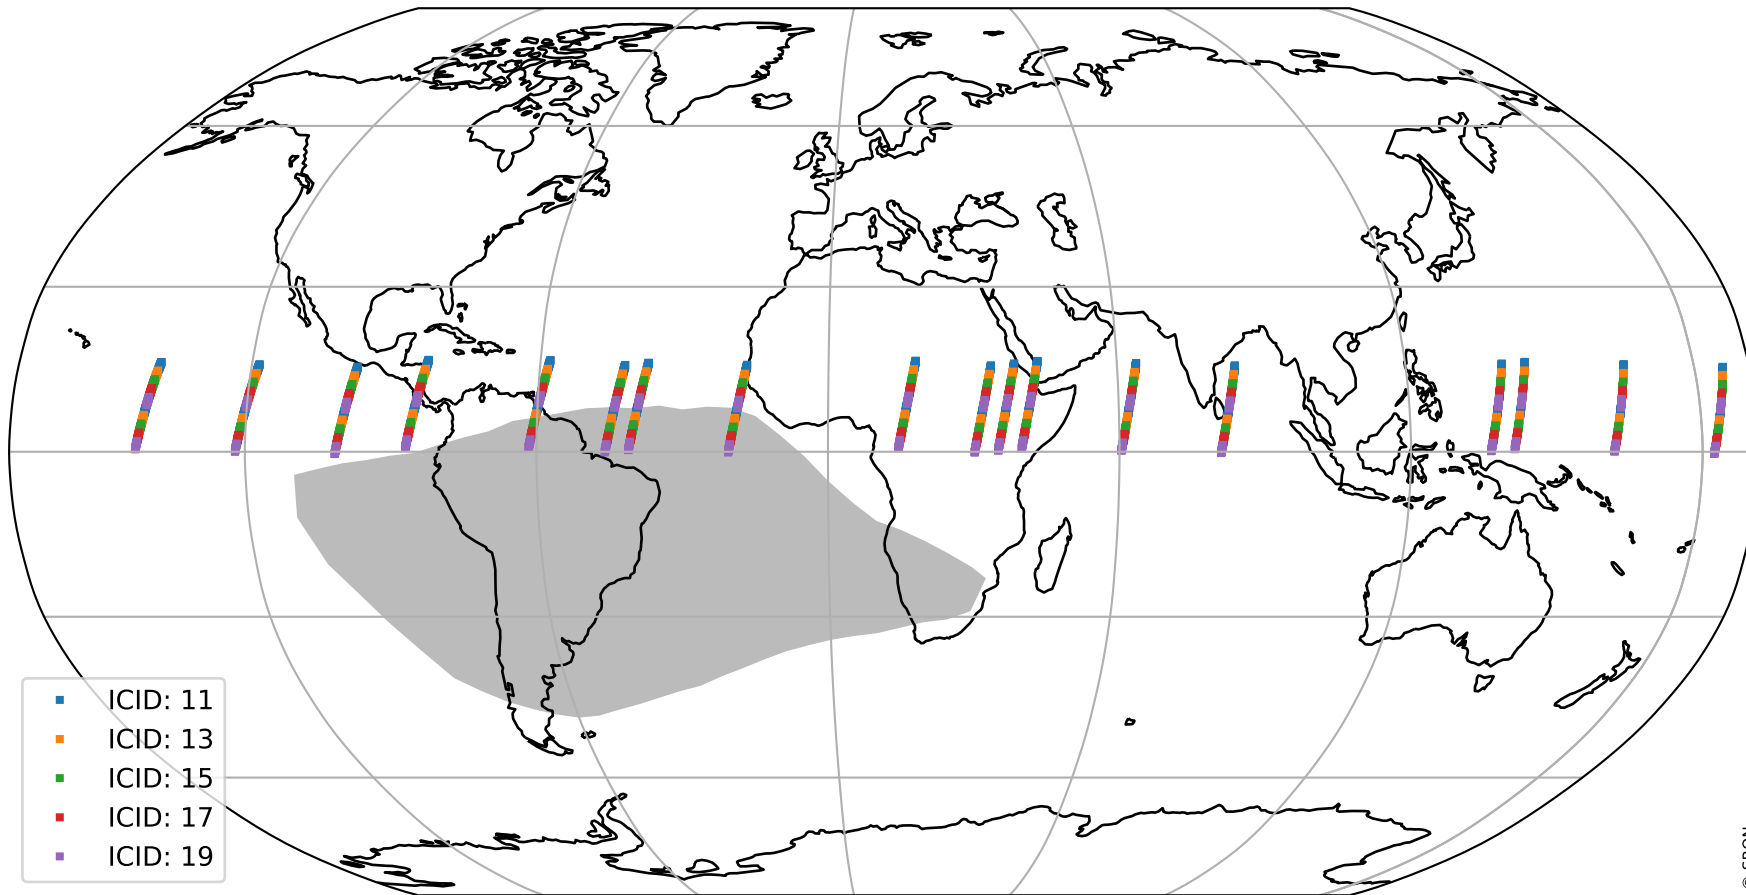

Tropomi SWIR offset (official)

orbits : 18 in [15247, 15292]
coverage : 2020-09-22 / 2020-09-25
median : 0.52596 V
spread : 0.035913 V
created : 2023-08-21T14:47:02

value detector map

Tropomi SWIR offset (official)

orbits : 18 in [15247, 15292]
coverage : 2020-09-22 / 2020-09-25
median : 29.484 μV
spread : 14.691 μV
created : 2023-08-21T14:47:03

Tropomi SWIR offset (official)

value compared with SWIR offset CKD

orbits : 18 in [15247, 15292]
coverage : 2020-09-22 / 2020-09-25
median : -0.060056 mV
spread : 0.3881 mV
created : 2023-08-21T14:47:03

Tropomi SWIR offset (official) ground-tracks of Sentinel-5P

orbits : 18 in [15247, 15292]
coverage : 2020-09-22 / 2020-09-25
created : 2023-08-21T14:47:04

Tropomi SWIR offset (official)

orbits : [2827, 15292]
coverage : 2018-04-30 / 2020-09-25
created : 2023-08-21T14:47:04