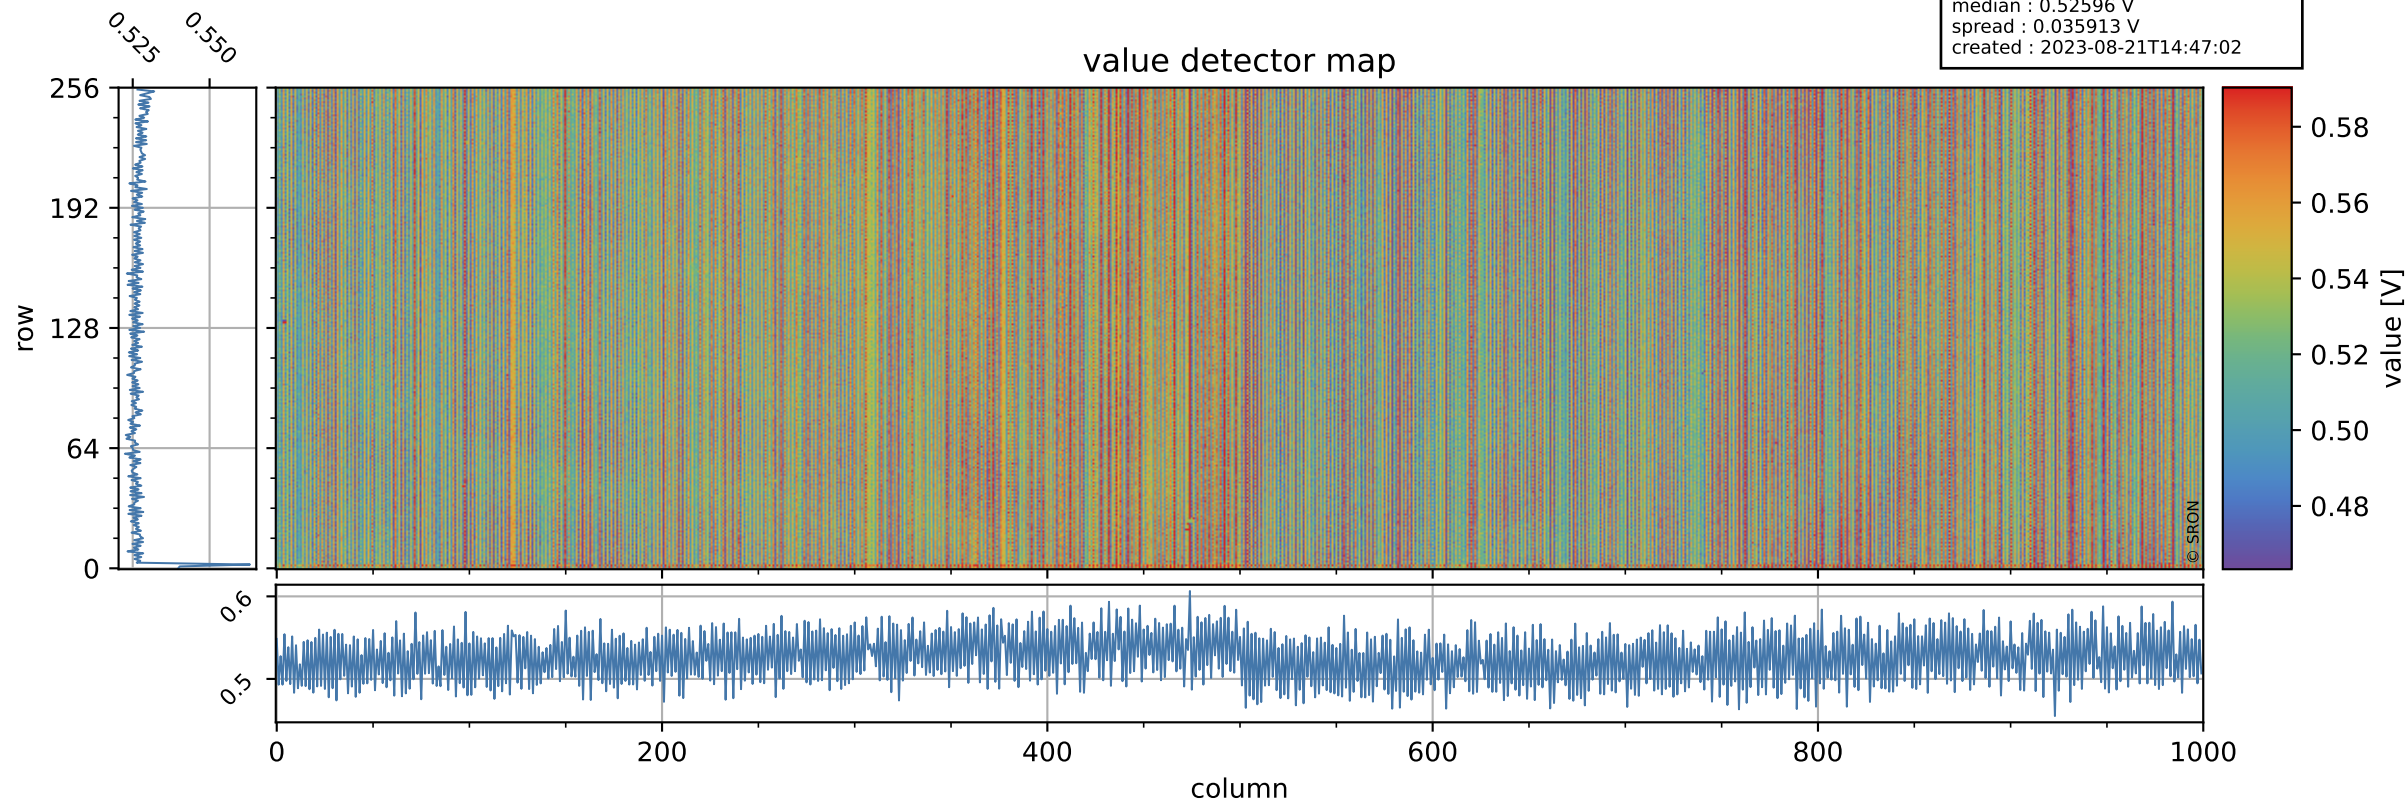

Tropomi SWIR offset (official)

orbits : 18 in [15247, 15292]
coverage : 2020-09-22 / 2020-09-25
median : 0.52596 V
spread : 0.035913 V
created : 2023-08-21T14:47:02

value detector map

Tropomi SWIR offset (official)

orbits : 18 in [15247, 15292]
coverage : 2020-09-22 / 2020-09-25
median : 29.484 μV
spread : 14.691 μV
created : 2023-08-21T14:47:03

Tropomi SWIR offset (official)

value compared with SWIR offset CKD

orbits : 18 in [15247, 15292]
coverage : 2020-09-22 / 2020-09-25
median : -0.060056 mV
spread : 0.3881 mV
created : 2023-08-21T14:47:03

Tropomi SWIR offset (official) ground-tracks of Sentinel-5P

orbits : 18 in [15247, 15292]
coverage : 2020-09-22 / 2020-09-25
created : 2023-08-21T14:47:04

Tropomi SWIR offset (official)

orbits : [2827, 15292]
coverage : 2018-04-30 / 2020-09-25
created : 2023-08-21T14:47:04

trend of detector median & temperatures