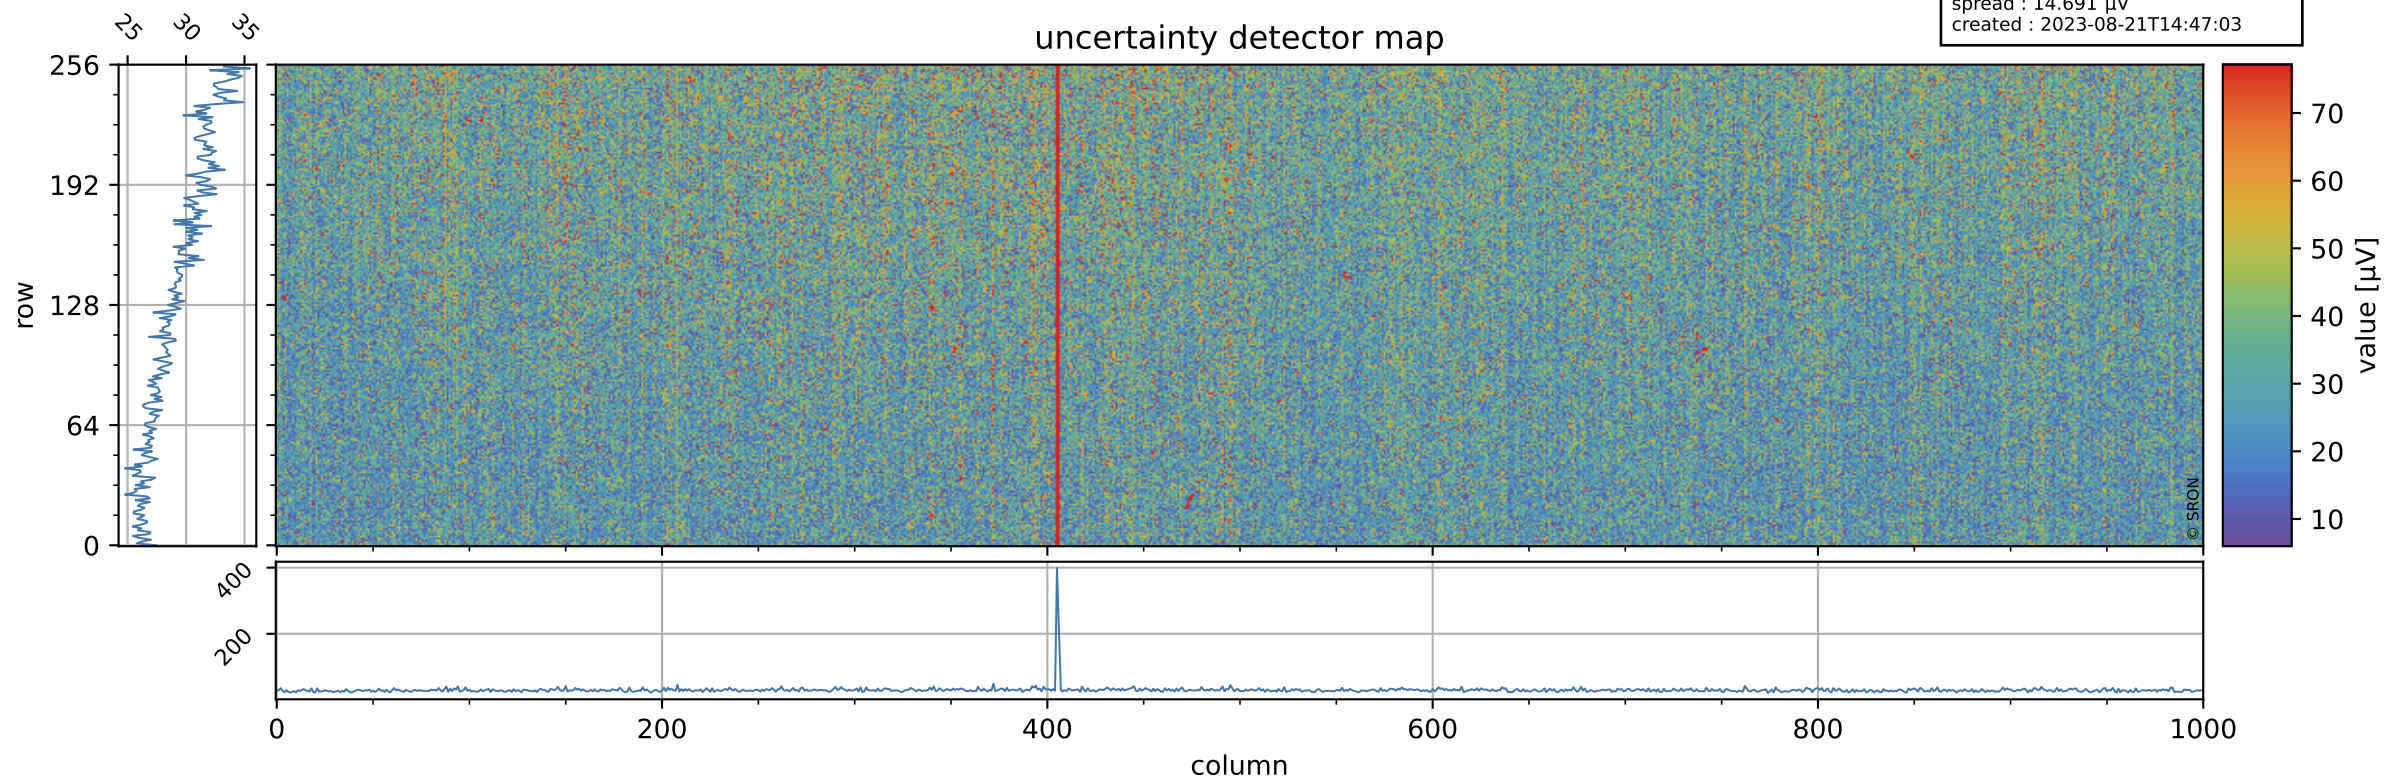

Tropomi SWIR offset (official)

orbits : 18 in [15247, 15292]
coverage : 2020-09-22 / 2020-09-25
median : 0.52596 V
spread : 0.035913 V
created : 2023-08-21T14:47:02

value detector map

Tropomi SWIR offset (official)

orbits : 18 in [15247, 15292]
coverage : 2020-09-22 / 2020-09-25
median : 29.484 μV
spread : 14.691 μV
created : 2023-08-21T14:47:03

Tropomi SWIR offset (official)

value compared with SWIR offset CKD

orbits : 18 in [15247, 15292]
coverage : 2020-09-22 / 2020-09-25
median : -0.060056 mV
spread : 0.3881 mV
created : 2023-08-21T14:47:03

Tropomi SWIR offset (official) ground-tracks of Sentinel-5P

orbits : 18 in [15247, 15292]
coverage : 2020-09-22 / 2020-09-25
created : 2023-08-21T14:47:04

Tropomi SWIR offset (official)

orbits : [2827, 15292]
coverage : 2018-04-30 / 2020-09-25
created : 2023-08-21T14:47:04

trend of detector median & temperatures