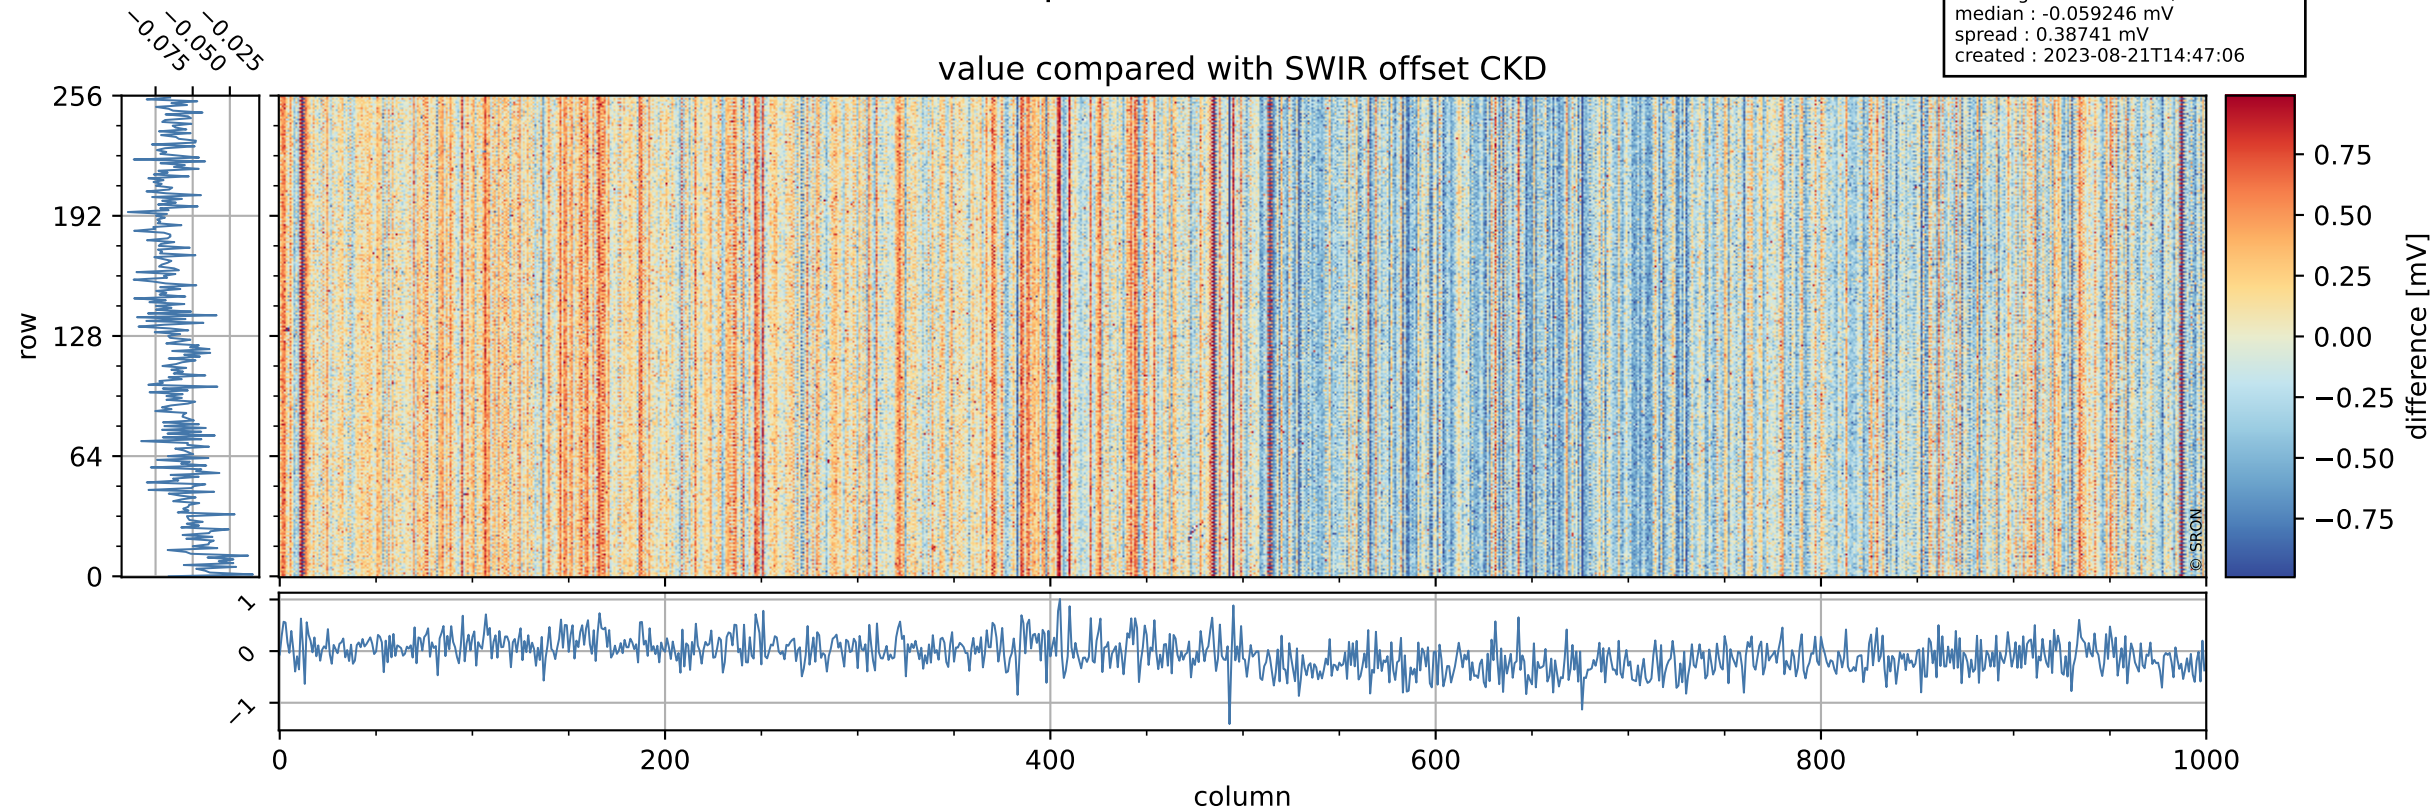

Tropomi SWIR offset (official)

orbits : 19 in [15262, 15307]
coverage : 2020-09-23 / 2020-09-26
median : 0.52596 V
spread : 0.035912 V
created : 2023-08-21T14:47:05

value detector map

Tropomi SWIR offset (official)

orbits : 19 in [15262, 15307]
coverage : 2020-09-23 / 2020-09-26
median : 28.772 μV
spread : 14.503 μV
created : 2023-08-21T14:47:06

Tropomi SWIR offset (official)

orbits : 19 in [15262, 15307]
coverage : 2020-09-23 / 2020-09-26
median : -0.059246 mV
spread : 0.38741 mV
created : 2023-08-21T14:47:06

value compared with SWIR offset CKD

Tropomi SWIR offset (official) ground-tracks of Sentinel-5P

orbits : 19 in [15262, 15307]
coverage : 2020-09-23 / 2020-09-26
created : 2023-08-21T14:47:07

Tropomi SWIR offset (official)

orbits : [2827, 15307]
coverage : 2018-04-30 / 2020-09-26
created : 2023-08-21T14:47:07

trend of detector median & temperatures