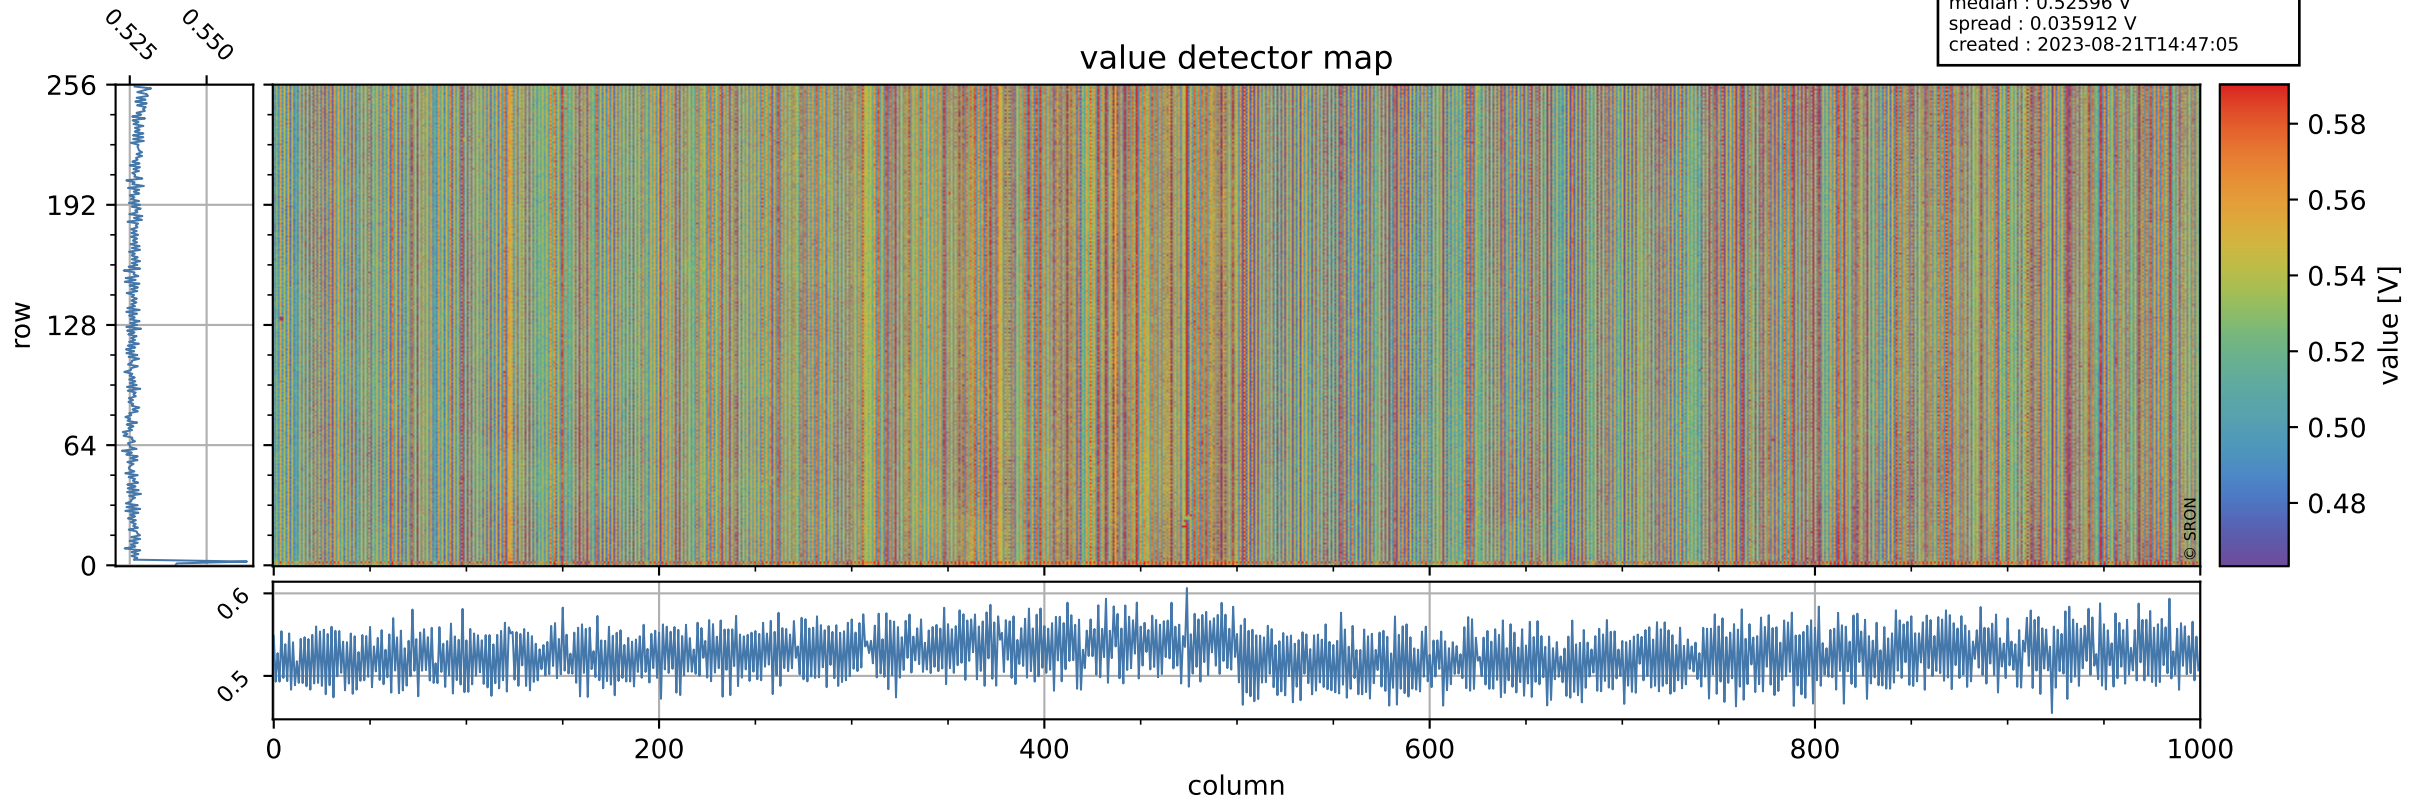

Tropomi SWIR offset (official)

orbits : 19 in [15262, 15307]
coverage : 2020-09-23 / 2020-09-26
median : 0.52596 V
spread : 0.035912 V
created : 2023-08-21T14:47:05

value detector map

Tropomi SWIR offset (official)

orbits : 19 in [15262, 15307]
coverage : 2020-09-23 / 2020-09-26
median : 28.772 μV
spread : 14.503 μV
created : 2023-08-21T14:47:06

Tropomi SWIR offset (official)

orbits : 19 in [15262, 15307]
coverage : 2020-09-23 / 2020-09-26
median : -0.059246 mV
spread : 0.38741 mV
created : 2023-08-21T14:47:06

value compared with SWIR offset CKD

Tropomi SWIR offset (official) ground-tracks of Sentinel-5P

orbits : 19 in [15262, 15307]
coverage : 2020-09-23 / 2020-09-26
created : 2023-08-21T14:47:07

Tropomi SWIR offset (official)

orbits : [2827, 15307]
coverage : 2018-04-30 / 2020-09-26
created : 2023-08-21T14:47:07

trend of detector median & temperatures