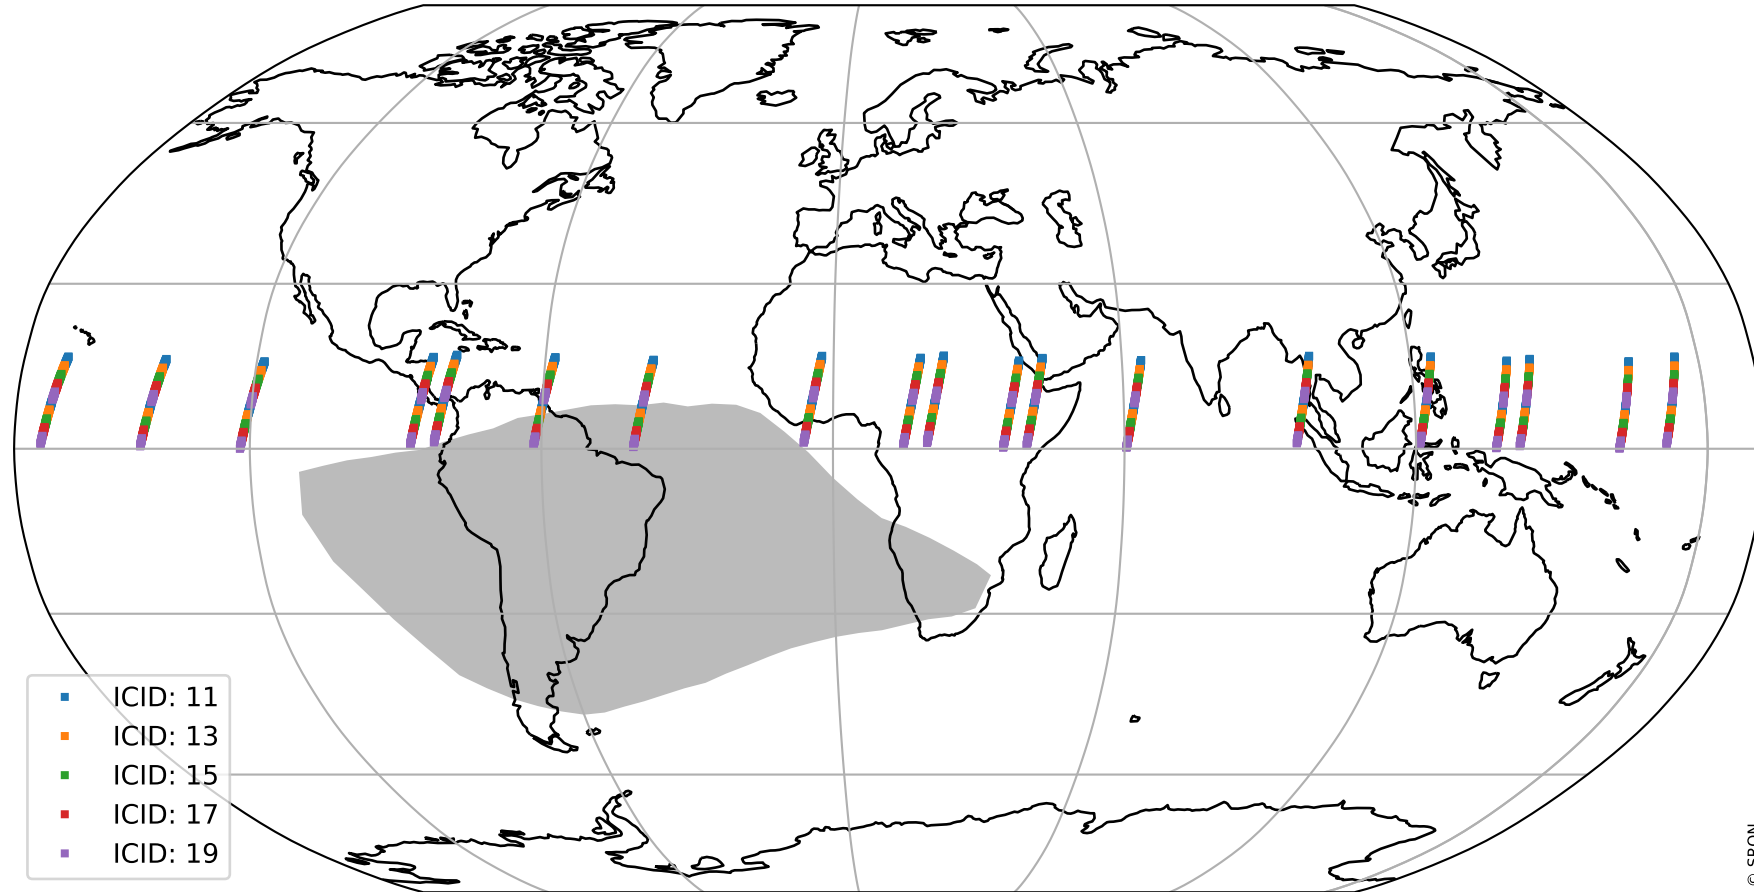

Tropomi SWIR offset (official)

orbits : 19 in [15262, 15307]
coverage : 2020-09-23 / 2020-09-26
median : 0.52596 V
spread : 0.035912 V
created : 2023-08-21T14:47:05

value detector map

Tropomi SWIR offset (official)

orbits : 19 in [15262, 15307]
coverage : 2020-09-23 / 2020-09-26
median : 28.772 μV
spread : 14.503 μV
created : 2023-08-21T14:47:06

Tropomi SWIR offset (official)

orbits : 19 in [15262, 15307]
coverage : 2020-09-23 / 2020-09-26
median : -0.059246 mV
spread : 0.38741 mV
created : 2023-08-21T14:47:06

value compared with SWIR offset CKD

Tropomi SWIR offset (official) ground-tracks of Sentinel-5P

orbits : 19 in [15262, 15307]
coverage : 2020-09-23 / 2020-09-26
created : 2023-08-21T14:47:07

Tropomi SWIR offset (official)

orbits : [2827, 15307]
coverage : 2018-04-30 / 2020-09-26
created : 2023-08-21T14:47:07

trend of detector median & temperatures