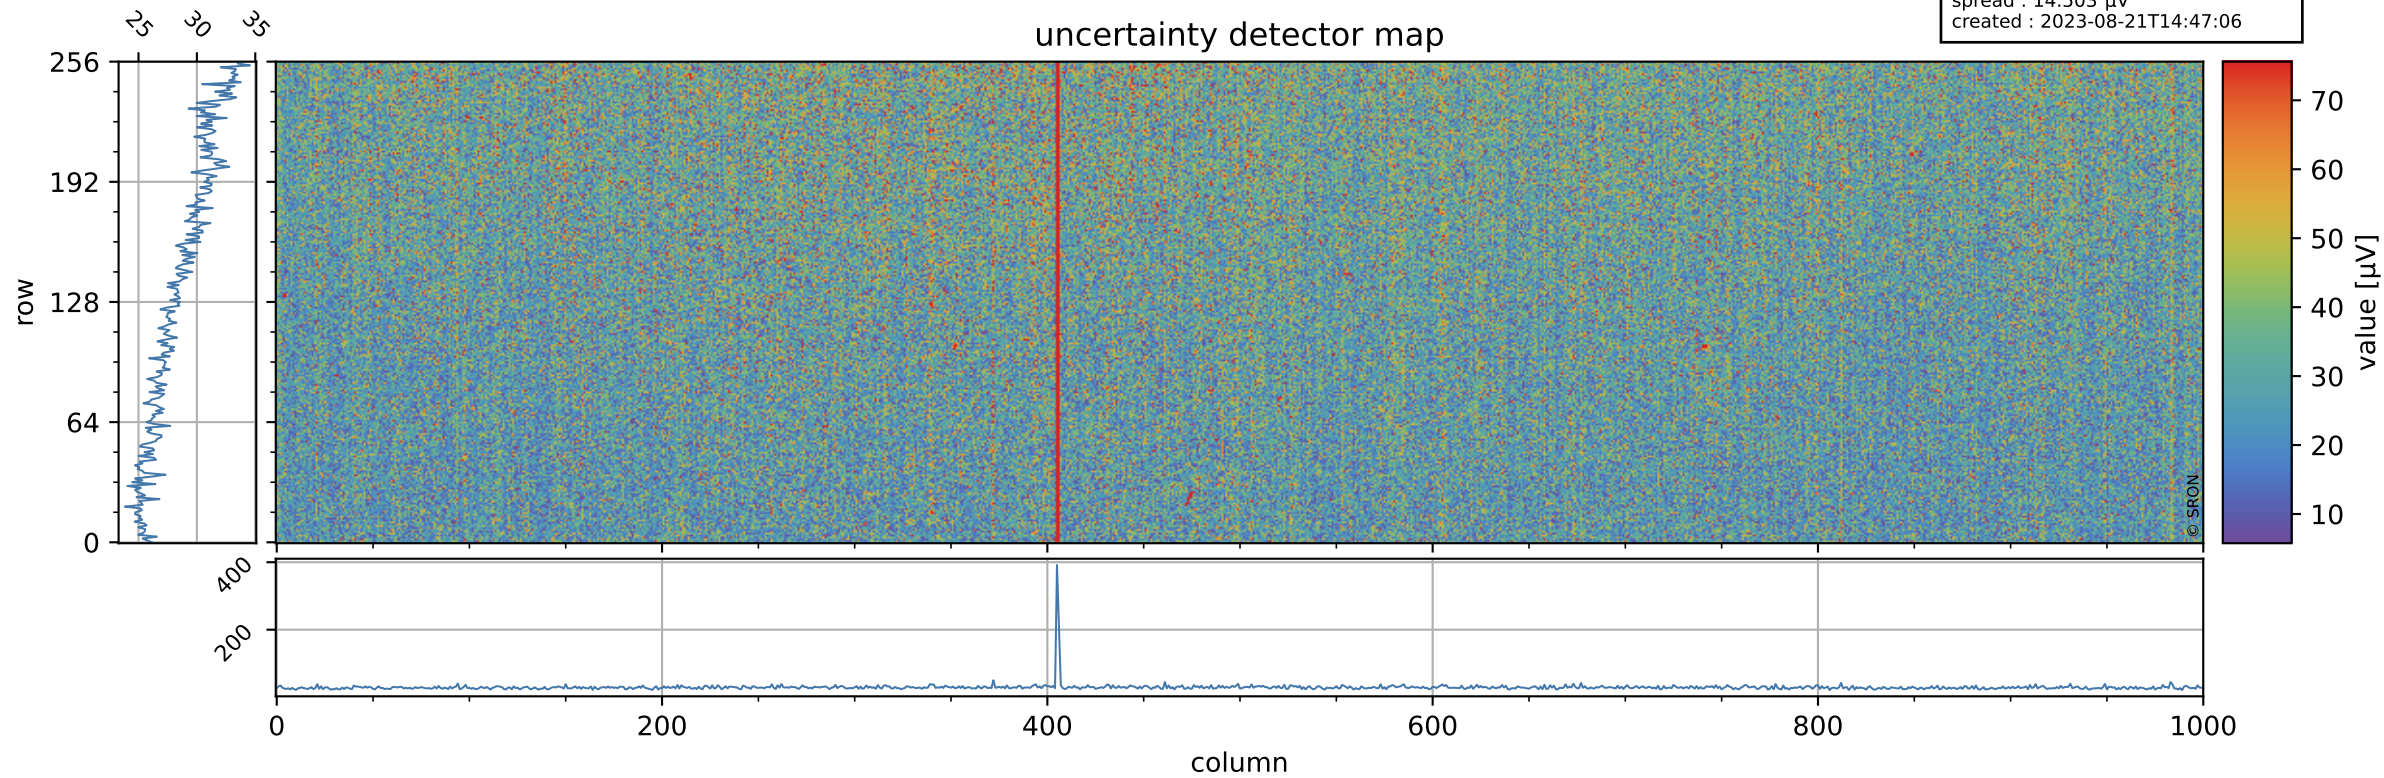

Tropomi SWIR offset (official)

orbits : 19 in [15262, 15307]
coverage : 2020-09-23 / 2020-09-26
median : 0.52596 V
spread : 0.035912 V
created : 2023-08-21T14:47:05

value detector map

Tropomi SWIR offset (official)

orbits : 19 in [15262, 15307]
coverage : 2020-09-23 / 2020-09-26
median : 28.772 μV
spread : 14.503 μV
created : 2023-08-21T14:47:06

Tropomi SWIR offset (official)

orbits : 19 in [15262, 15307]
coverage : 2020-09-23 / 2020-09-26
median : -0.059246 mV
spread : 0.38741 mV
created : 2023-08-21T14:47:06

value compared with SWIR offset CKD

Tropomi SWIR offset (official) ground-tracks of Sentinel-5P

orbits : 19 in [15262, 15307]
coverage : 2020-09-23 / 2020-09-26
created : 2023-08-21T14:47:07

Tropomi SWIR offset (official)

orbits : [2827, 15307]
coverage : 2018-04-30 / 2020-09-26
created : 2023-08-21T14:47:07

trend of detector median & temperatures