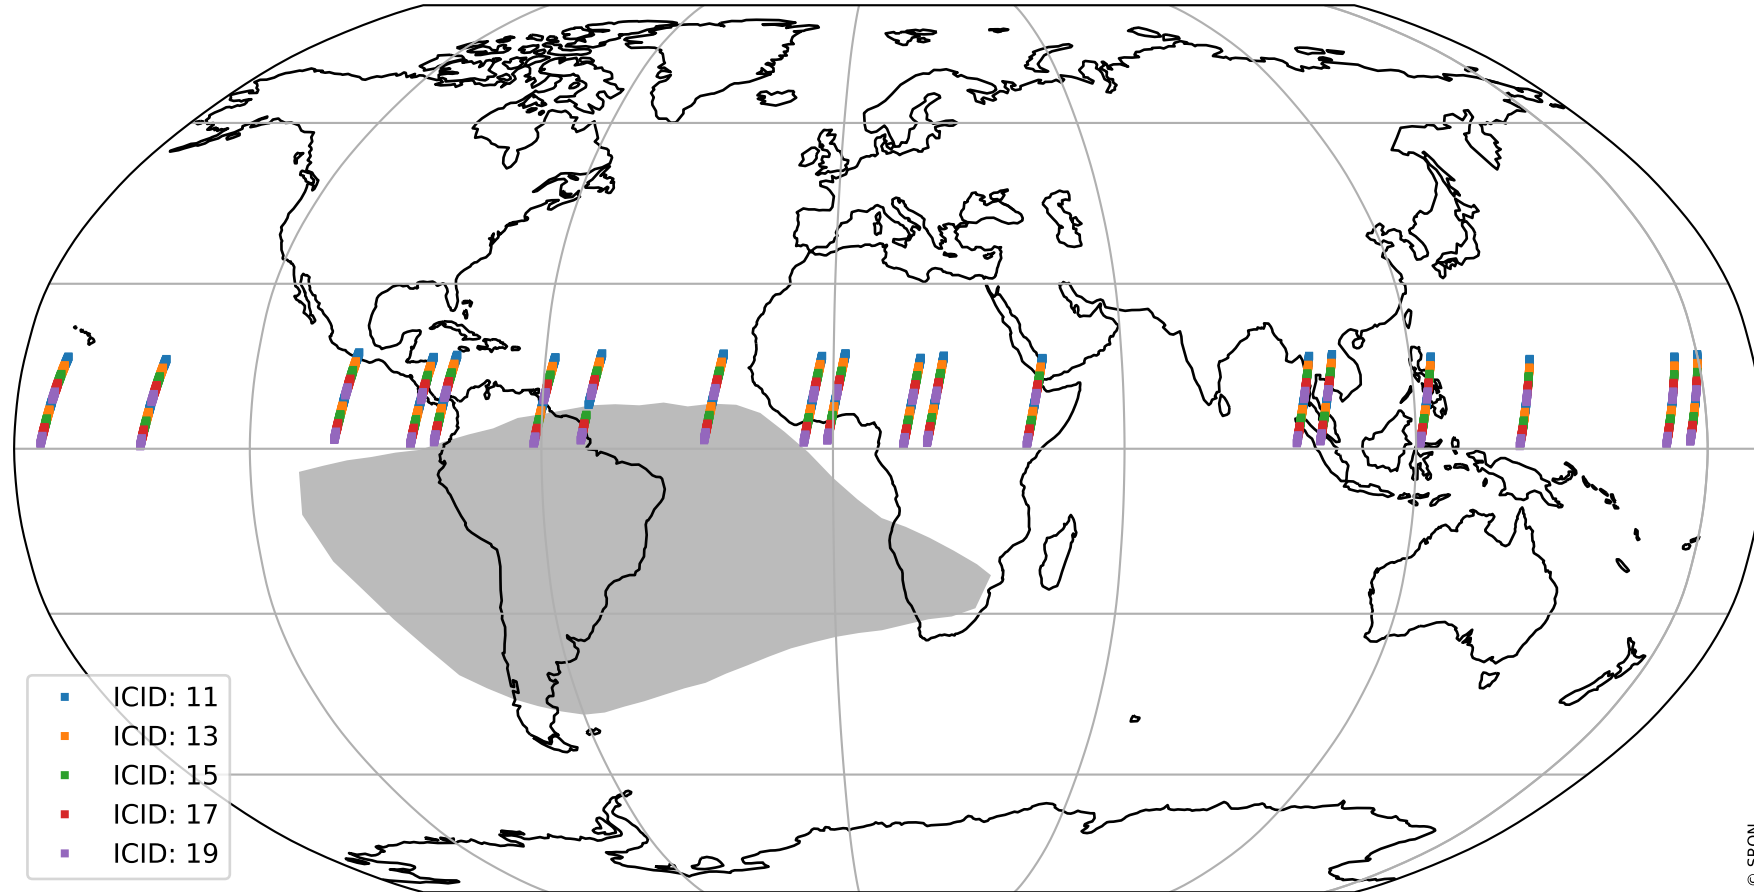

Tropomi SWIR offset (official)

orbits : 19 in [15277, 15322]
coverage : 2020-09-24 / 2020-09-27
median : 0.52594 V
spread : 0.035911 V
created : 2023-08-21T14:47:08

value detector map

Tropomi SWIR offset (official)

orbits : 19 in [15277, 15322]
coverage : 2020-09-24 / 2020-09-27
median : 29.234 μV
spread : 14.695 μV
created : 2023-08-21T14:47:09

Tropomi SWIR offset (official)

orbits : 19 in [15277, 15322]
coverage : 2020-09-24 / 2020-09-27
median : -0.074221 mV
spread : 0.38366 mV
created : 2023-08-21T14:47:09

value compared with SWIR offset CKD

Tropomi SWIR offset (official) ground-tracks of Sentinel-5P

orbits : 19 in [15277, 15322]
coverage : 2020-09-24 / 2020-09-27
created : 2023-08-21T14:47:10

Tropomi SWIR offset (official)

orbits : [2827, 15322]
coverage : 2018-04-30 / 2020-09-27
created : 2023-08-21T14:47:10

trend of detector median & temperatures