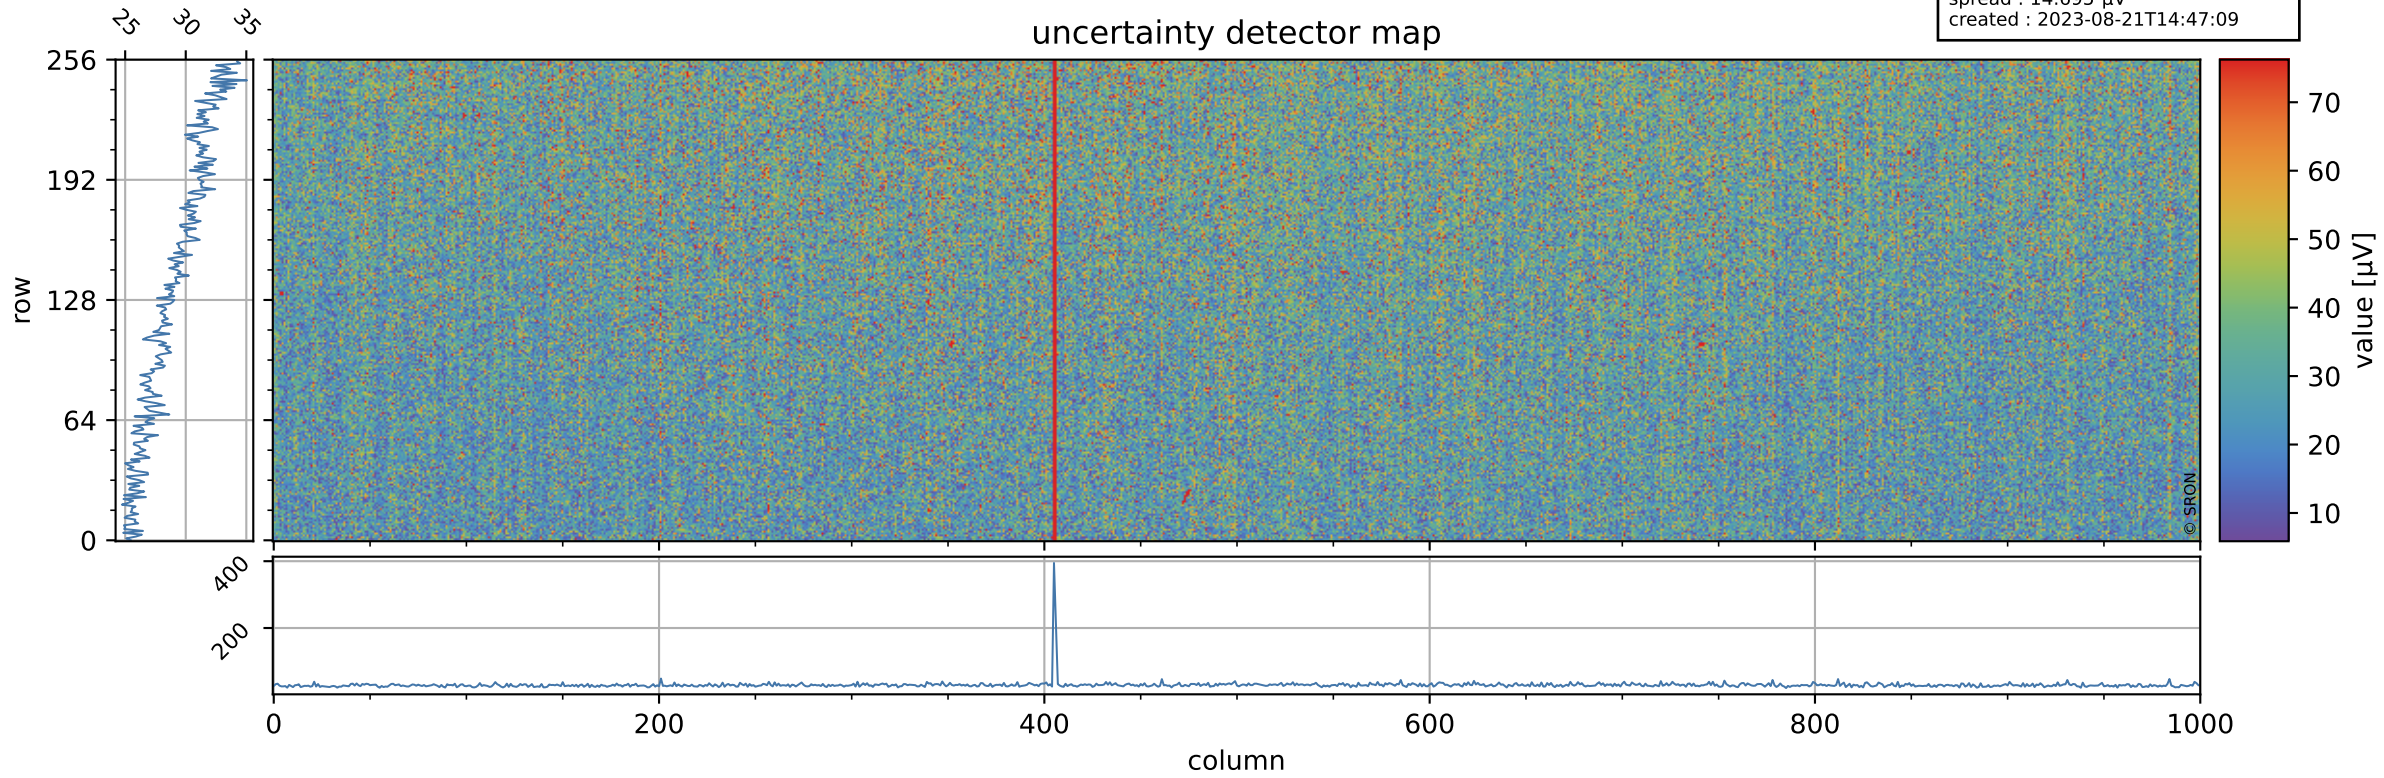

Tropomi SWIR offset (official)

orbits : 19 in [15277, 15322]
coverage : 2020-09-24 / 2020-09-27
median : 0.52594 V
spread : 0.035911 V
created : 2023-08-21T14:47:08

value detector map

Tropomi SWIR offset (official)

orbits : 19 in [15277, 15322]
coverage : 2020-09-24 / 2020-09-27
median : 29.234 μV
spread : 14.695 μV
created : 2023-08-21T14:47:09

Tropomi SWIR offset (official)

orbits : 19 in [15277, 15322]
coverage : 2020-09-24 / 2020-09-27
median : -0.074221 mV
spread : 0.38366 mV
created : 2023-08-21T14:47:09

value compared with SWIR offset CKD

Tropomi SWIR offset (official) ground-tracks of Sentinel-5P

orbits : 19 in [15277, 15322]
coverage : 2020-09-24 / 2020-09-27
created : 2023-08-21T14:47:10

Tropomi SWIR offset (official)

orbits : [2827, 15322]
coverage : 2018-04-30 / 2020-09-27
created : 2023-08-21T14:47:10

trend of detector median & temperatures