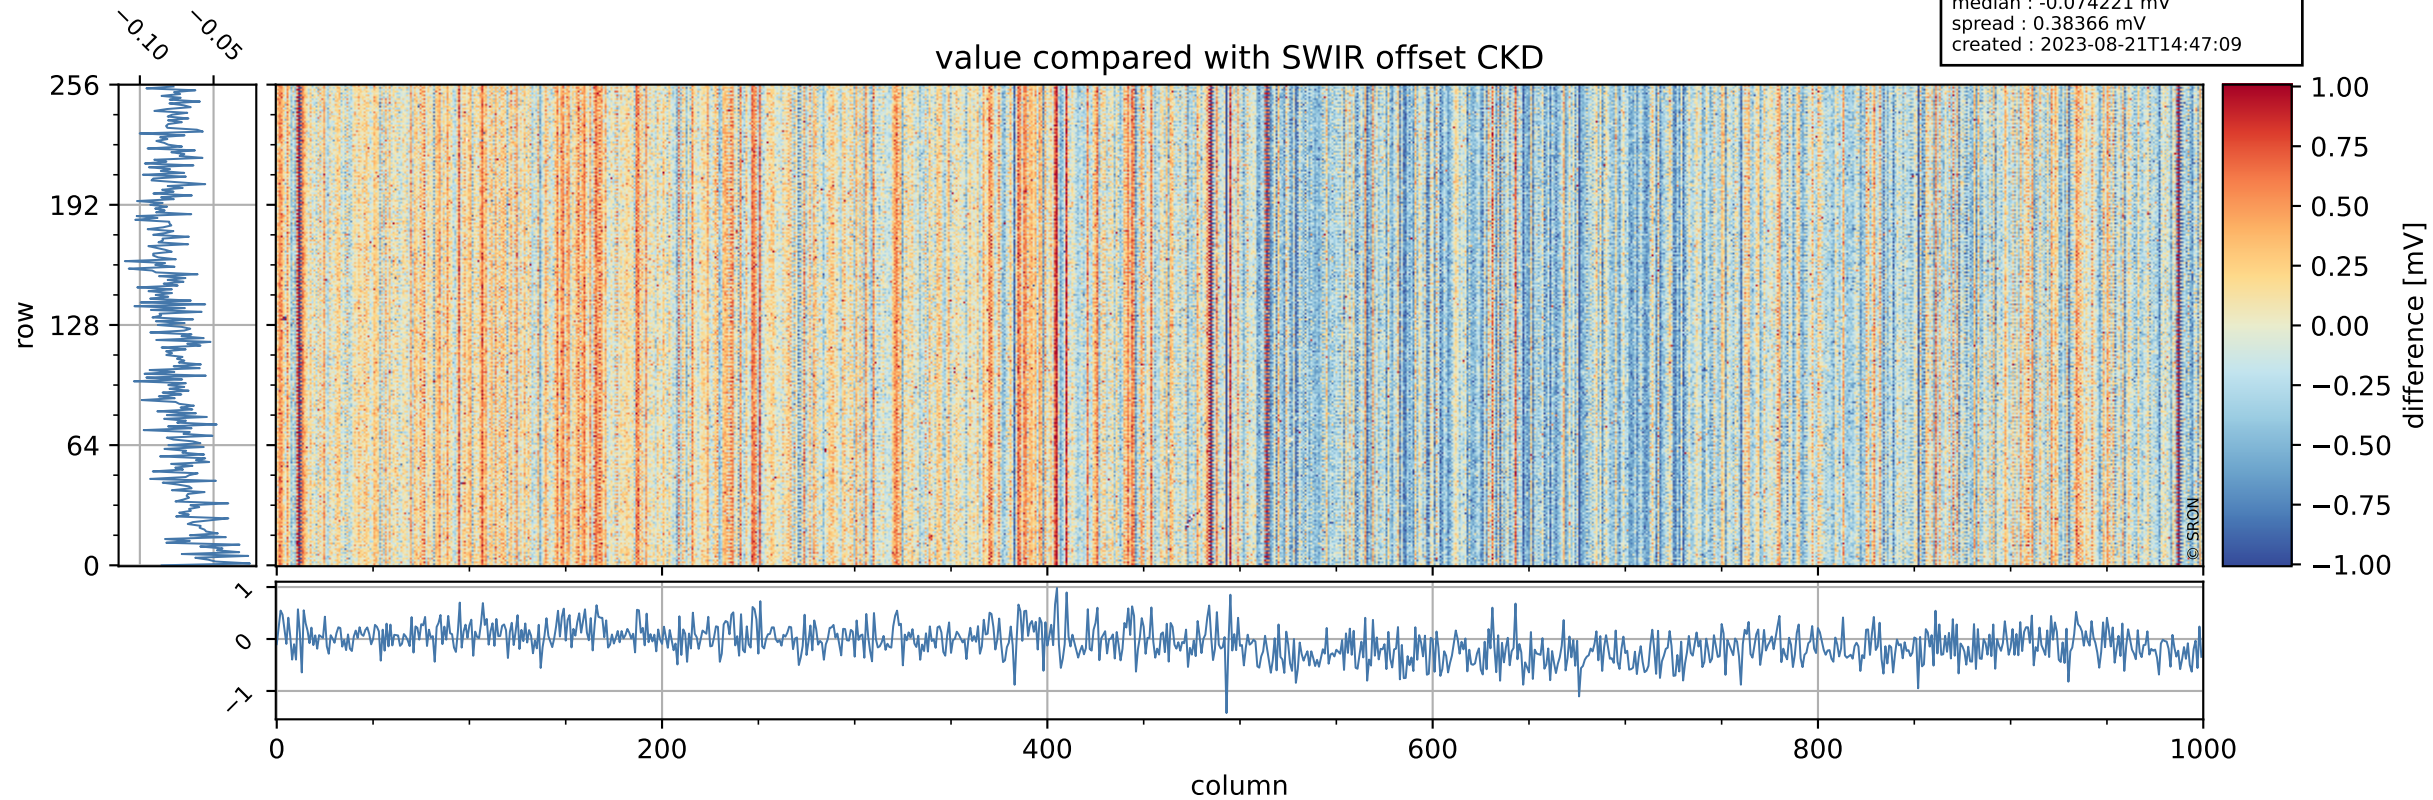

Tropomi SWIR offset (official)

orbits : 19 in [15277, 15322]
coverage : 2020-09-24 / 2020-09-27
median : 0.52594 V
spread : 0.035911 V
created : 2023-08-21T14:47:08

value detector map

Tropomi SWIR offset (official)

orbits : 19 in [15277, 15322]
coverage : 2020-09-24 / 2020-09-27
median : 29.234 μV
spread : 14.695 μV
created : 2023-08-21T14:47:09

Tropomi SWIR offset (official)

orbits : 19 in [15277, 15322]
coverage : 2020-09-24 / 2020-09-27
median : -0.074221 mV
spread : 0.38366 mV
created : 2023-08-21T14:47:09

value compared with SWIR offset CKD

Tropomi SWIR offset (official) ground-tracks of Sentinel-5P

orbits : 19 in [15277, 15322]
coverage : 2020-09-24 / 2020-09-27
created : 2023-08-21T14:47:10

Tropomi SWIR offset (official)

orbits : [2827, 15322]
coverage : 2018-04-30 / 2020-09-27
created : 2023-08-21T14:47:10

trend of detector median & temperatures