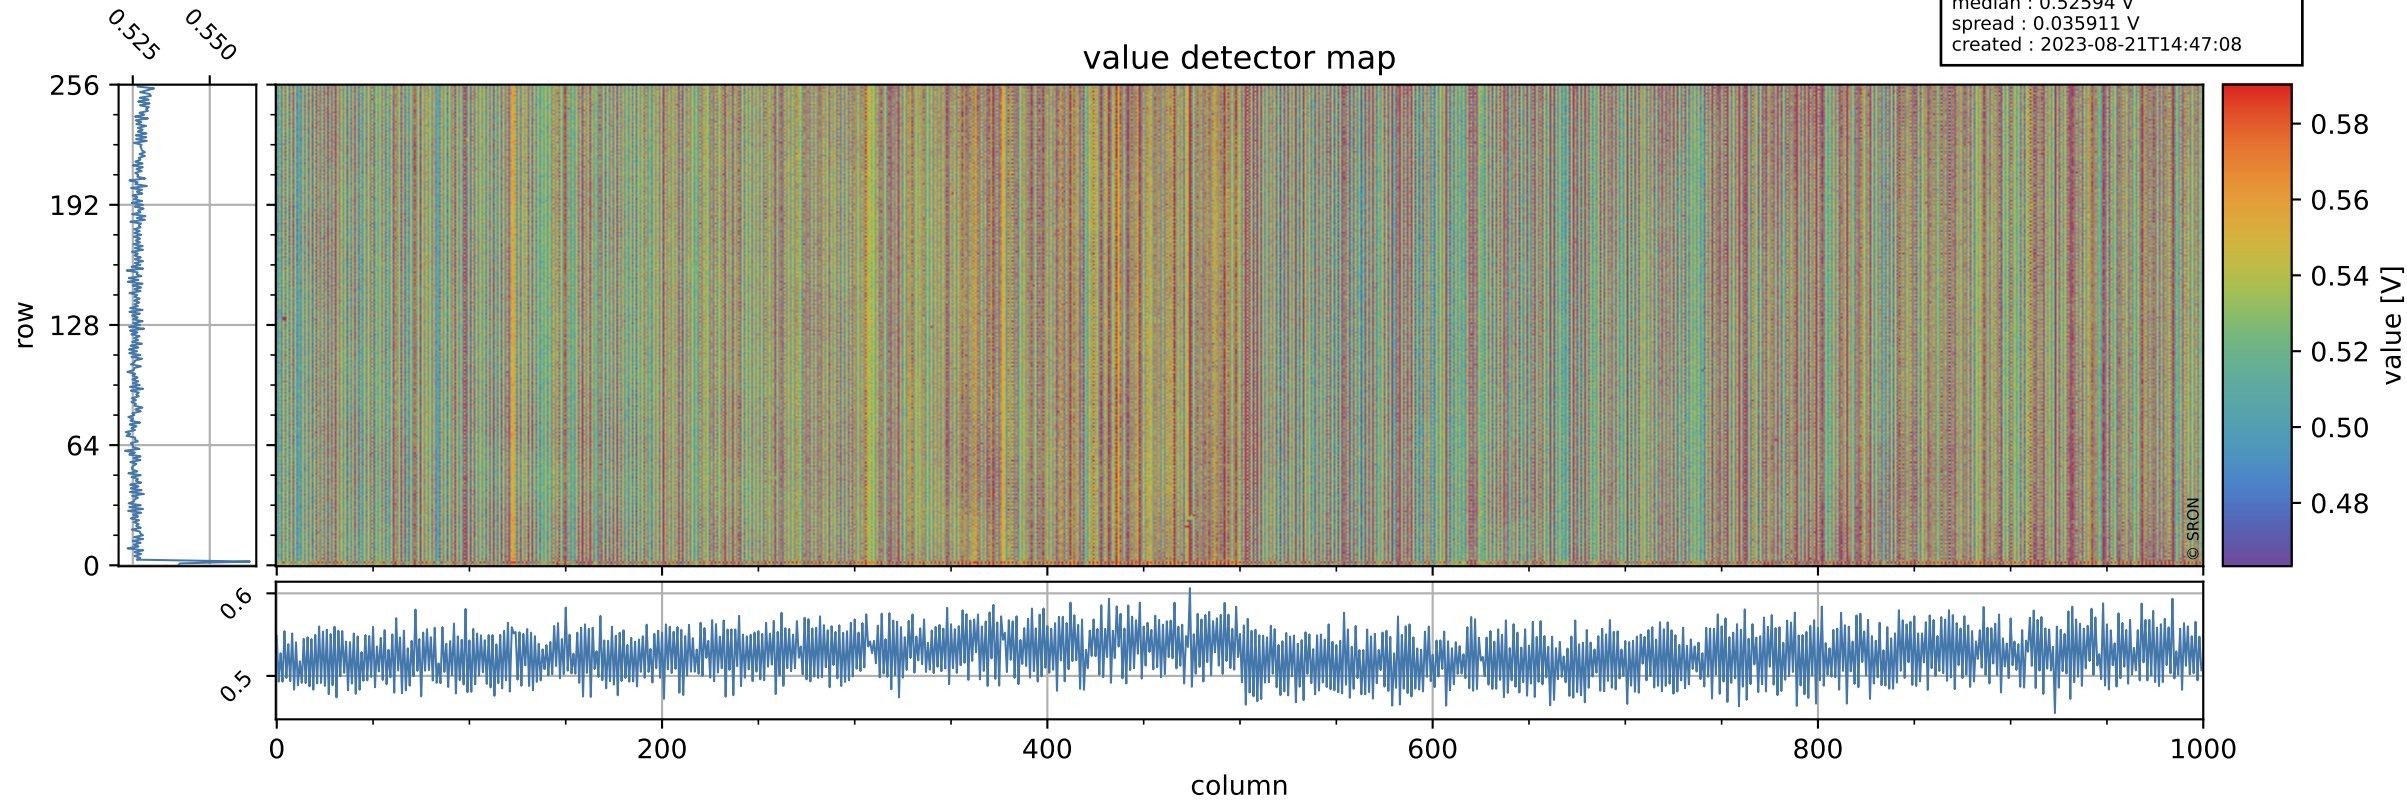

Tropomi SWIR offset (official)

orbits : 19 in [15277, 15322]
coverage : 2020-09-24 / 2020-09-27
median : 0.52594 V
spread : 0.035911 V
created : 2023-08-21T14:47:08

value detector map

Tropomi SWIR offset (official)

orbits : 19 in [15277, 15322]
coverage : 2020-09-24 / 2020-09-27
median : 29.234 μV
spread : 14.695 μV
created : 2023-08-21T14:47:09

Tropomi SWIR offset (official)

orbits : 19 in [15277, 15322]
coverage : 2020-09-24 / 2020-09-27
median : -0.074221 mV
spread : 0.38366 mV
created : 2023-08-21T14:47:09

value compared with SWIR offset CKD

Tropomi SWIR offset (official) ground-tracks of Sentinel-5P

orbits : 19 in [15277, 15322]
coverage : 2020-09-24 / 2020-09-27
created : 2023-08-21T14:47:10

Tropomi SWIR offset (official)

orbits : [2827, 15322]
coverage : 2018-04-30 / 2020-09-27
created : 2023-08-21T14:47:10

trend of detector median & temperatures