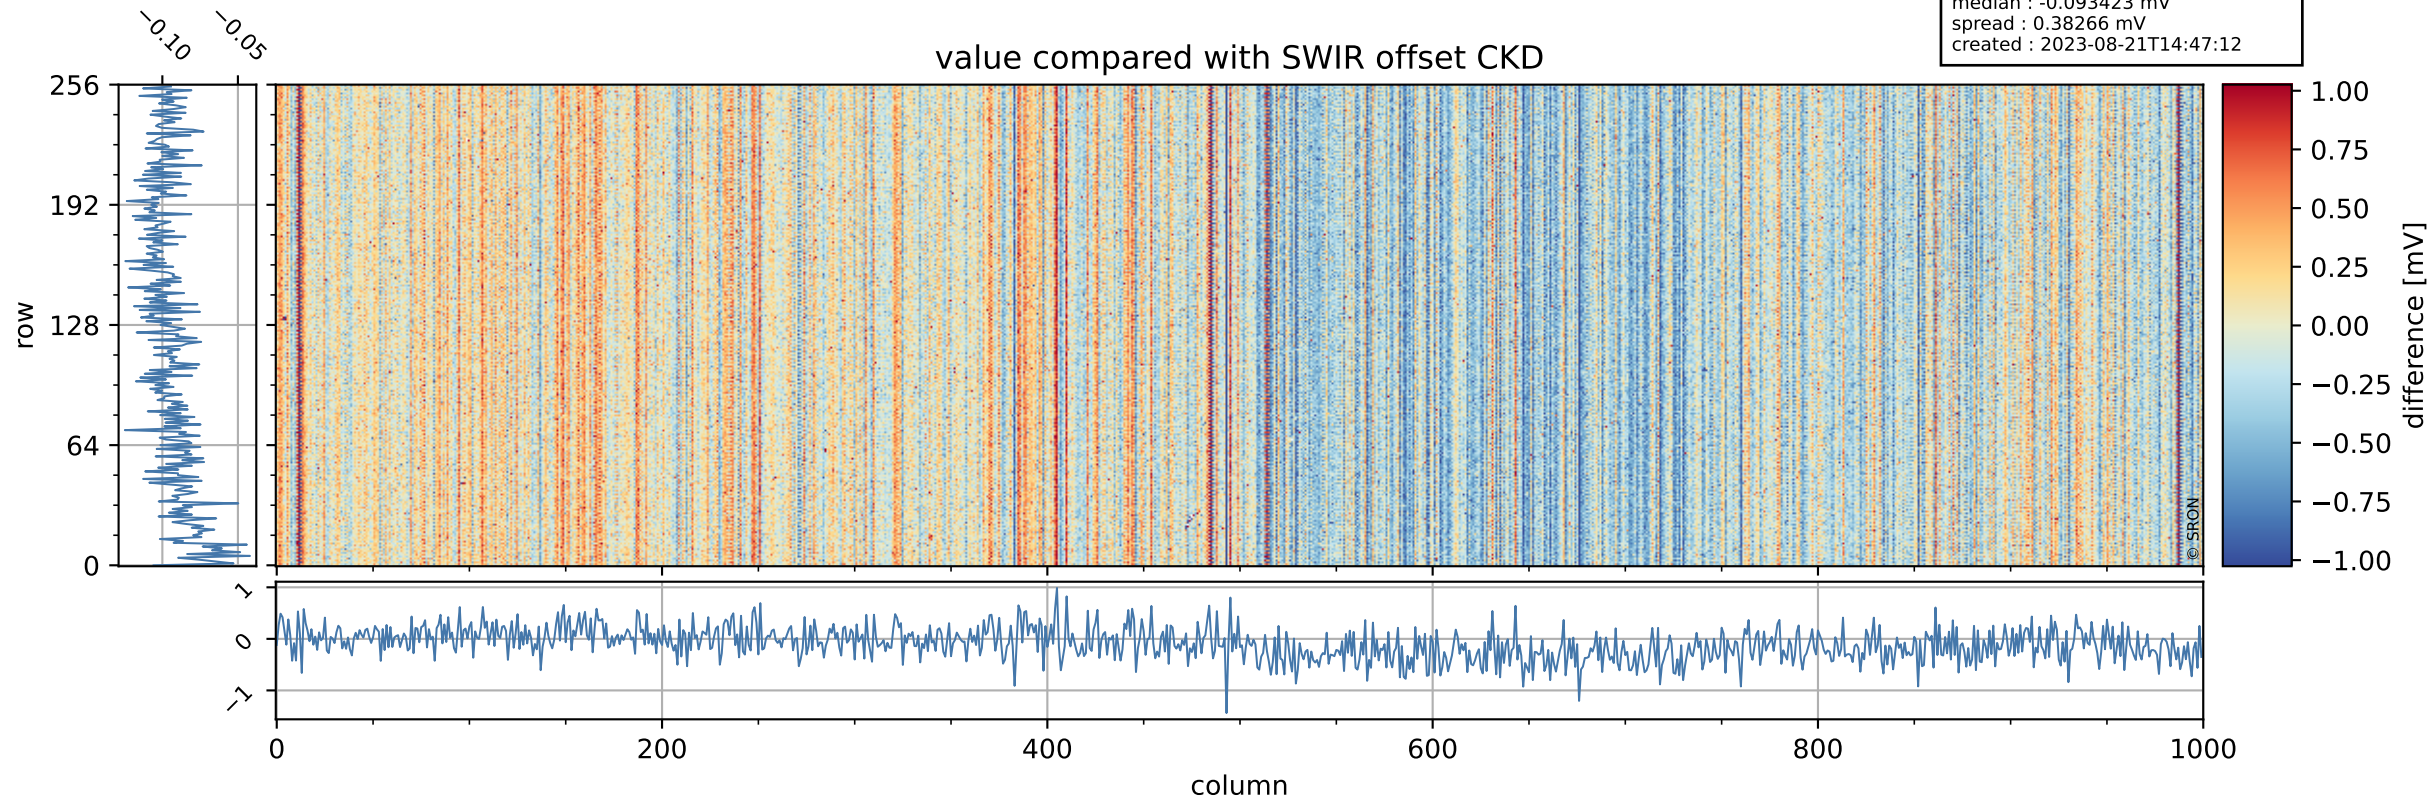

Tropomi SWIR offset (official)

orbits : 20 in [15292, 15337]
coverage : 2020-09-25 / 2020-09-28
median : 0.52592 V
spread : 0.035911 V
created : 2023-08-21T14:47:11

value detector map

Tropomi SWIR offset (official)

orbits : 20 in [15292, 15337]
coverage : 2020-09-25 / 2020-09-28
median : 28.704 μV
spread : 14.47 μV
created : 2023-08-21T14:47:12

Tropomi SWIR offset (official)

orbits : 20 in [15292, 15337]
coverage : 2020-09-25 / 2020-09-28
median : -0.093423 mV
spread : 0.38266 mV
created : 2023-08-21T14:47:12

value compared with SWIR offset CKD

Tropomi SWIR offset (official) ground-tracks of Sentinel-5P

orbits : 20 in [15292, 15337]
coverage : 2020-09-25 / 2020-09-28
created : 2023-08-21T14:47:13

Tropomi SWIR offset (official)

orbits : [2827, 15337]
coverage : 2018-04-30 / 2020-09-28
created : 2023-08-21T14:47:13

trend of detector median & temperatures