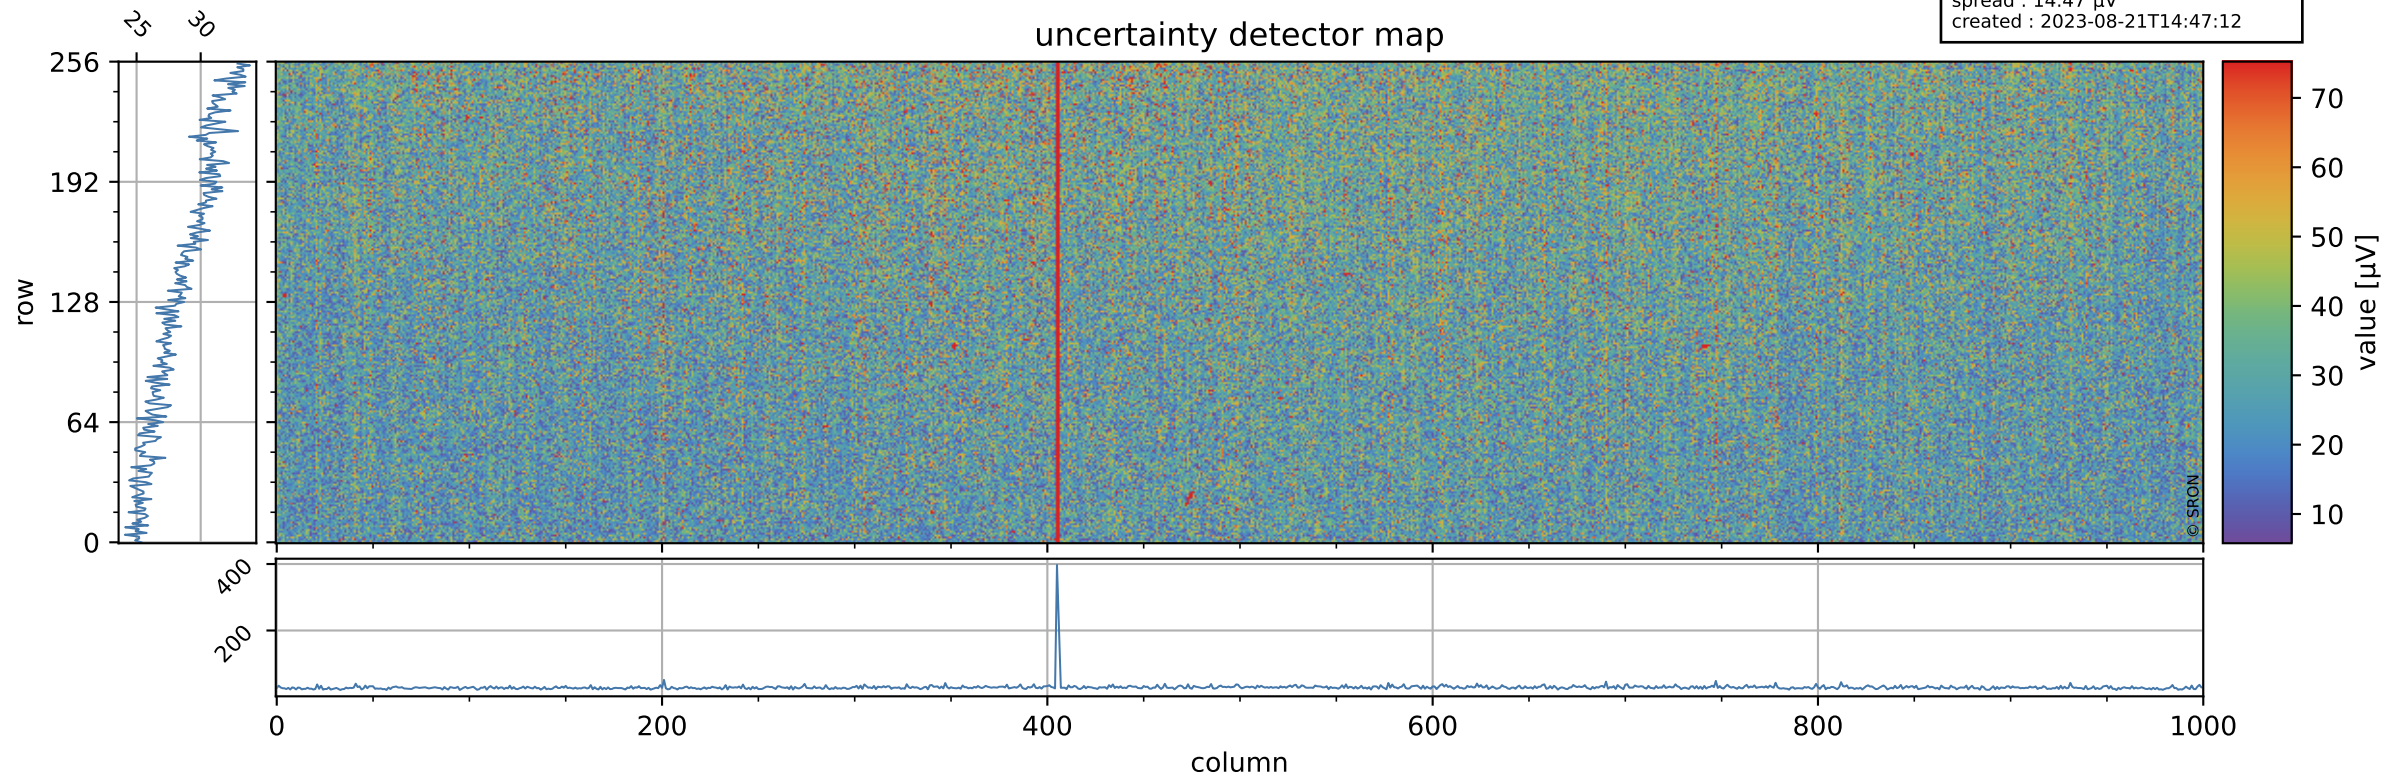

Tropomi SWIR offset (official)

orbits : 20 in [15292, 15337]
coverage : 2020-09-25 / 2020-09-28
median : 0.52592 V
spread : 0.035911 V
created : 2023-08-21T14:47:11

value detector map

Tropomi SWIR offset (official)

orbits : 20 in [15292, 15337]
coverage : 2020-09-25 / 2020-09-28
median : 28.704 μV
spread : 14.47 μV
created : 2023-08-21T14:47:12

Tropomi SWIR offset (official)

orbits : 20 in [15292, 15337]
coverage : 2020-09-25 / 2020-09-28
median : -0.093423 mV
spread : 0.38266 mV
created : 2023-08-21T14:47:12

value compared with SWIR offset CKD

Tropomi SWIR offset (official) ground-tracks of Sentinel-5P

orbits : 20 in [15292, 15337]
coverage : 2020-09-25 / 2020-09-28
created : 2023-08-21T14:47:13

Tropomi SWIR offset (official)

orbits : [2827, 15337]
coverage : 2018-04-30 / 2020-09-28
created : 2023-08-21T14:47:13

trend of detector median & temperatures