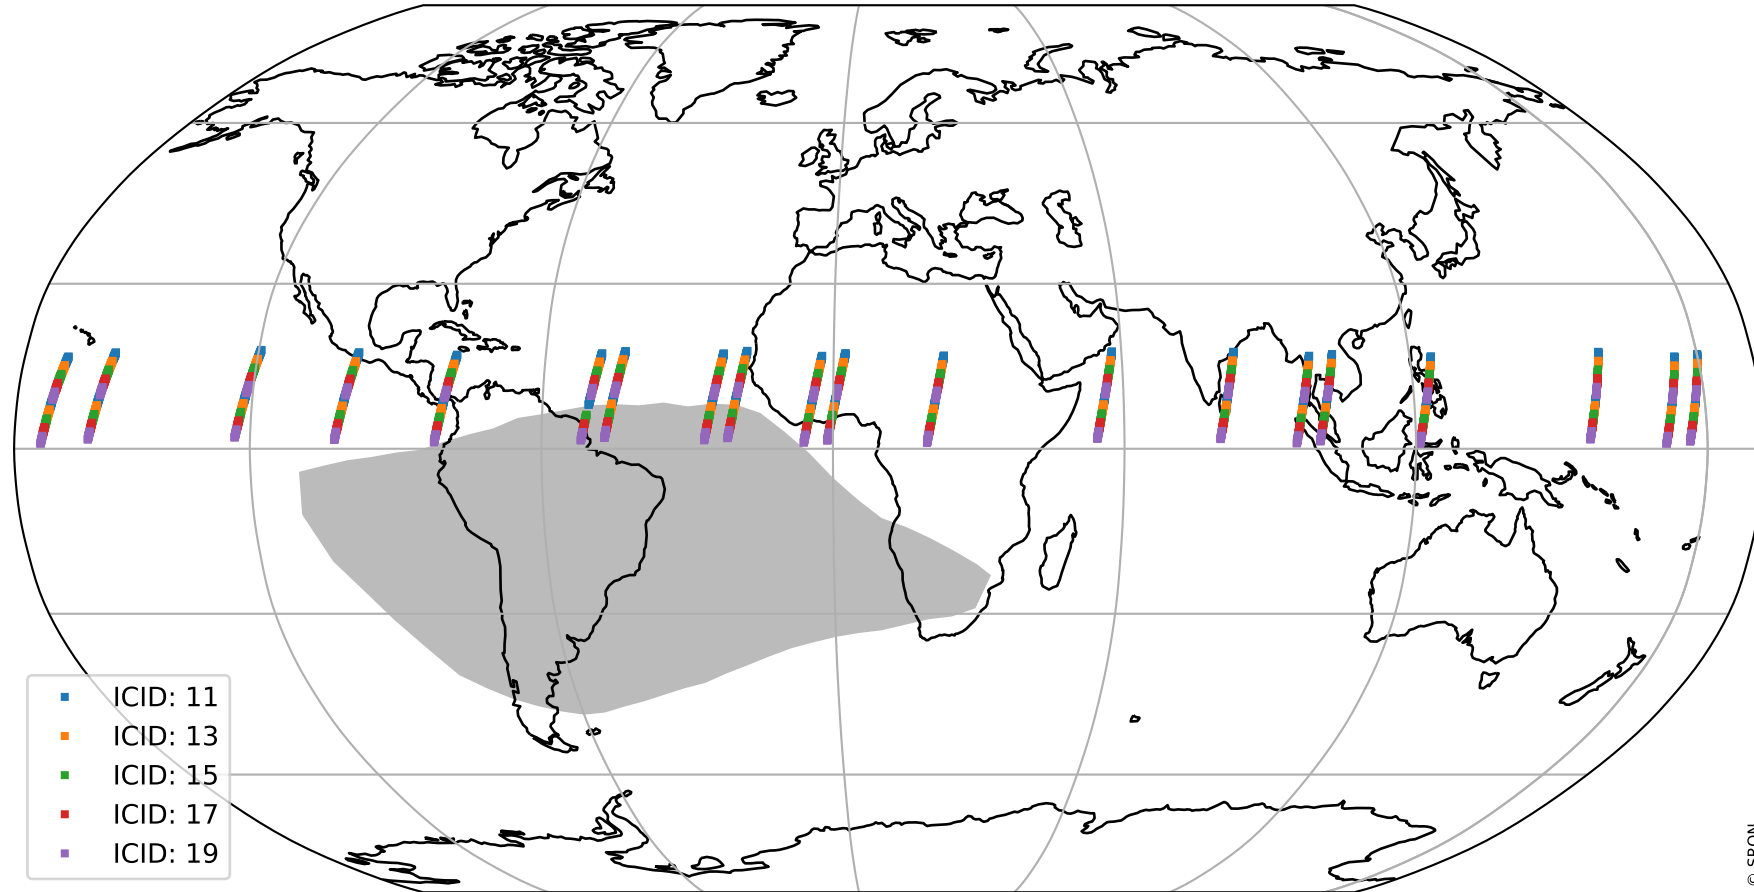

Tropomi SWIR offset (official)

orbits : 20 in [15292, 15337]
coverage : 2020-09-25 / 2020-09-28
median : 0.52592 V
spread : 0.035911 V
created : 2023-08-21T14:47:11

value detector map

Tropomi SWIR offset (official)

orbits : 20 in [15292, 15337]
coverage : 2020-09-25 / 2020-09-28
median : 28.704 μV
spread : 14.47 μV
created : 2023-08-21T14:47:12

Tropomi SWIR offset (official)

orbits : 20 in [15292, 15337]
coverage : 2020-09-25 / 2020-09-28
median : -0.093423 mV
spread : 0.38266 mV
created : 2023-08-21T14:47:12

value compared with SWIR offset CKD

Tropomi SWIR offset (official) ground-tracks of Sentinel-5P

orbits : 20 in [15292, 15337]
coverage : 2020-09-25 / 2020-09-28
created : 2023-08-21T14:47:13

Tropomi SWIR offset (official)

orbits : [2827, 15337]
coverage : 2018-04-30 / 2020-09-28
created : 2023-08-21T14:47:13

trend of detector median & temperatures