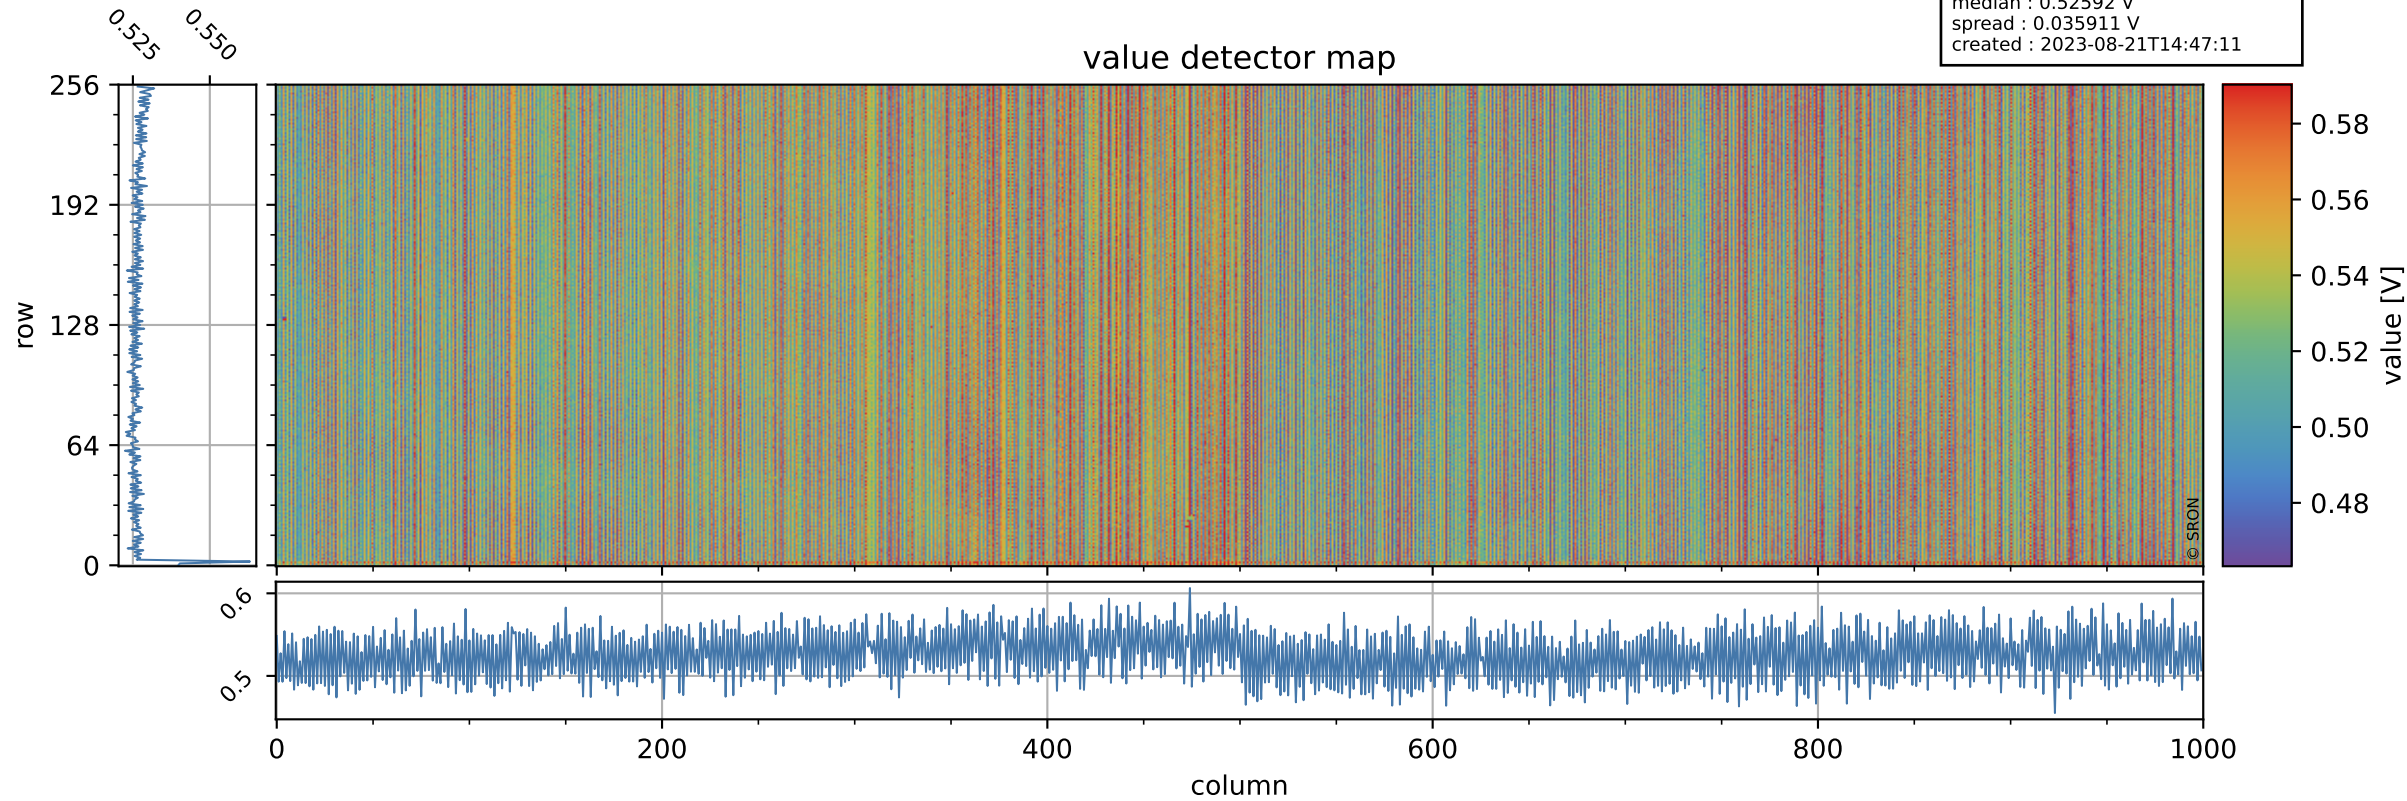

Tropomi SWIR offset (official)

orbits : 20 in [15292, 15337]
coverage : 2020-09-25 / 2020-09-28
median : 0.52592 V
spread : 0.035911 V
created : 2023-08-21T14:47:11

value detector map

Tropomi SWIR offset (official)

orbits : 20 in [15292, 15337]
coverage : 2020-09-25 / 2020-09-28
median : 28.704 μV
spread : 14.47 μV
created : 2023-08-21T14:47:12

Tropomi SWIR offset (official)

orbits : 20 in [15292, 15337]
coverage : 2020-09-25 / 2020-09-28
median : -0.093423 mV
spread : 0.38266 mV
created : 2023-08-21T14:47:12

value compared with SWIR offset CKD

Tropomi SWIR offset (official) ground-tracks of Sentinel-5P

orbits : 20 in [15292, 15337]
coverage : 2020-09-25 / 2020-09-28
created : 2023-08-21T14:47:13

Tropomi SWIR offset (official)

orbits : [2827, 15337]
coverage : 2018-04-30 / 2020-09-28
created : 2023-08-21T14:47:13

trend of detector median & temperatures