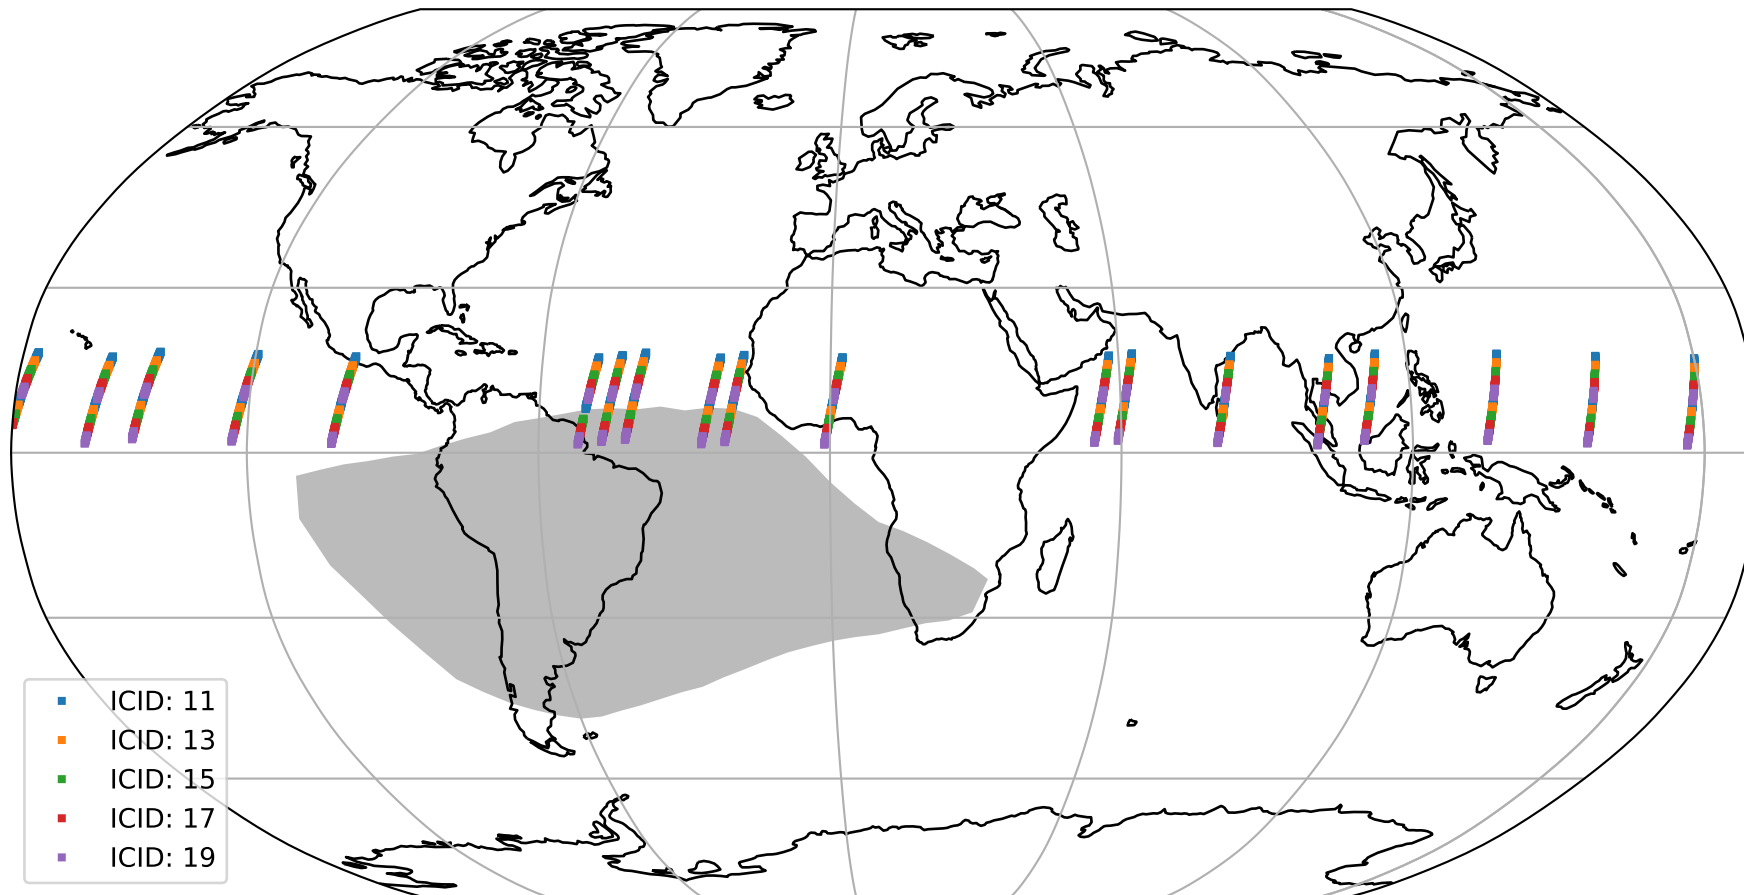

Tropomi SWIR offset (official)

orbits : 19 in [15307, 15352]
coverage : 2020-09-26 / 2020-09-29
median : 0.52591 V
spread : 0.035911 V
created : 2023-08-21T14:47:14

value detector map

Tropomi SWIR offset (official)

orbits : 19 in [15307, 15352]
coverage : 2020-09-26 / 2020-09-29
median : 29.312 μV
spread : 14.677 μV
created : 2023-08-21T14:47:15

Tropomi SWIR offset (official)

orbits : 19 in [15307, 15352]
coverage : 2020-09-26 / 2020-09-29
median : -0.10234 mV
spread : 0.38367 mV
created : 2023-08-21T14:47:15

value compared with SWIR offset CKD

Tropomi SWIR offset (official) ground-tracks of Sentinel-5P

orbits : 19 in [15307, 15352]
coverage : 2020-09-26 / 2020-09-29
created : 2023-08-21T14:47:16

Tropomi SWIR offset (official)

orbits : [2827, 15352]
coverage : 2018-04-30 / 2020-09-29
created : 2023-08-21T14:47:16

trend of detector median & temperatures