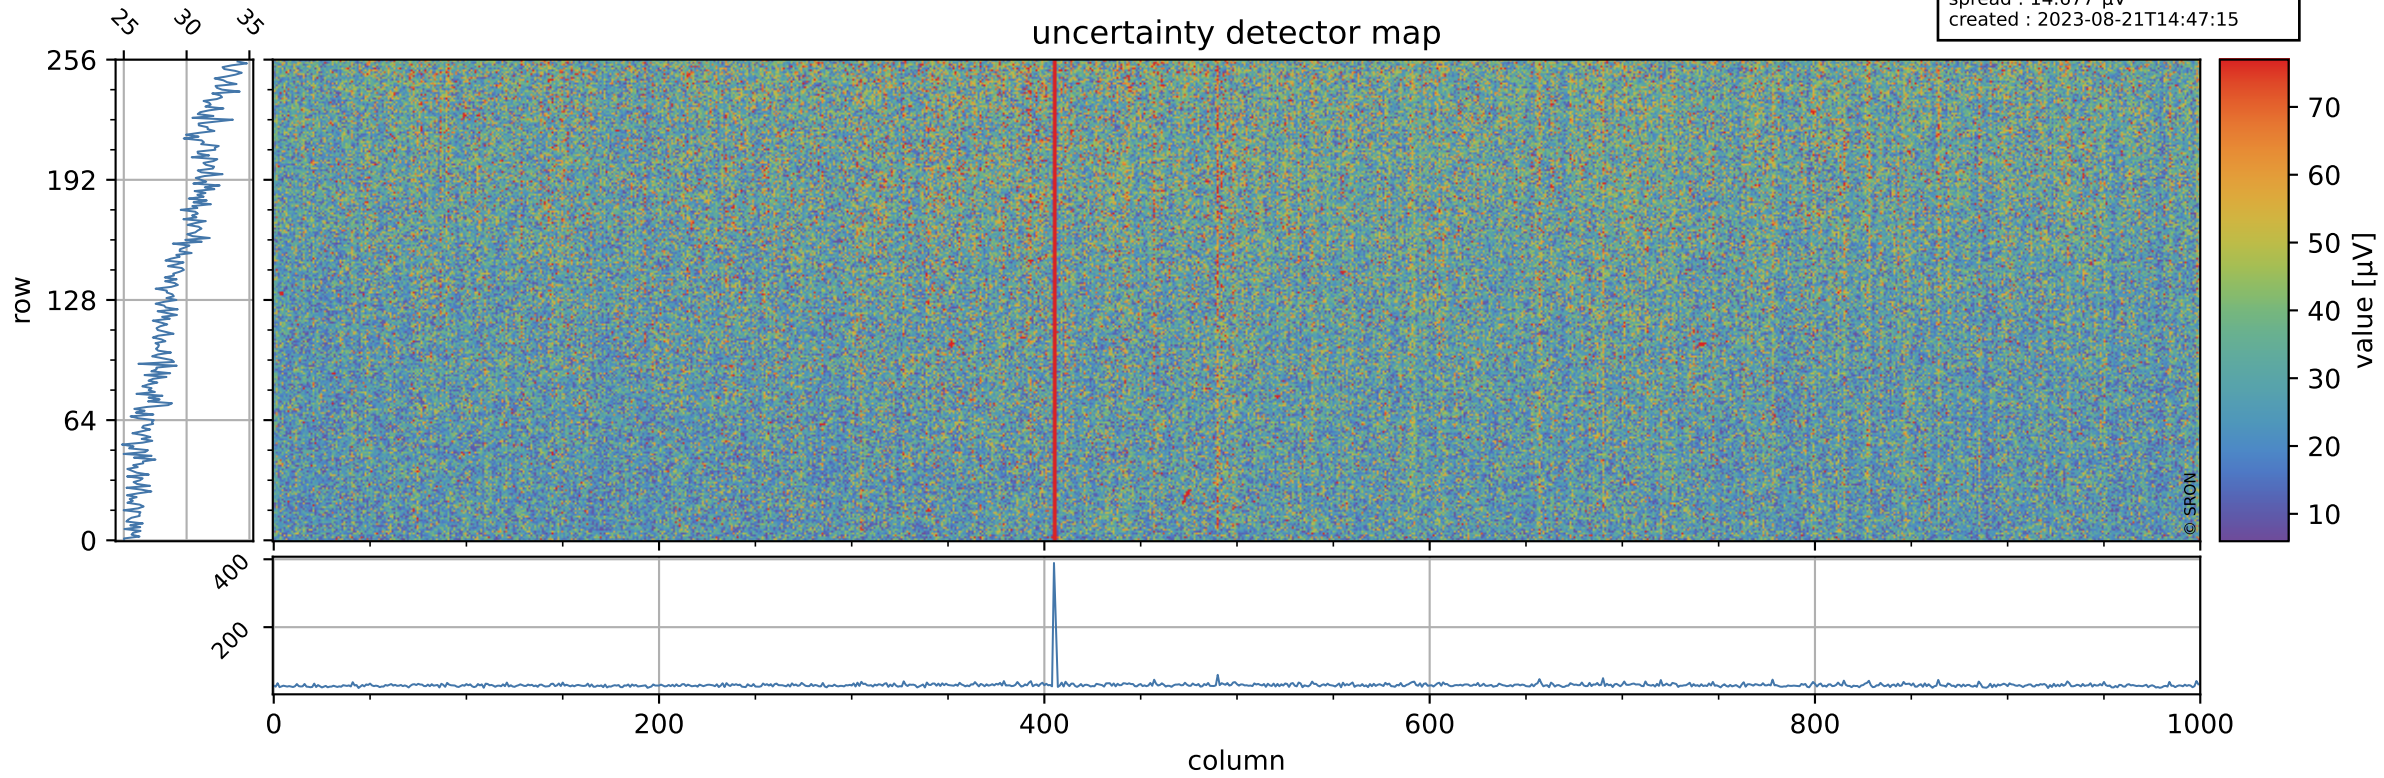

Tropomi SWIR offset (official)

orbits : 19 in [15307, 15352]
coverage : 2020-09-26 / 2020-09-29
median : 0.52591 V
spread : 0.035911 V
created : 2023-08-21T14:47:14

value detector map

Tropomi SWIR offset (official)

orbits : 19 in [15307, 15352]
coverage : 2020-09-26 / 2020-09-29
median : 29.312 μV
spread : 14.677 μV
created : 2023-08-21T14:47:15

Tropomi SWIR offset (official)

orbits : 19 in [15307, 15352]
coverage : 2020-09-26 / 2020-09-29
median : -0.10234 mV
spread : 0.38367 mV
created : 2023-08-21T14:47:15

value compared with SWIR offset CKD

Tropomi SWIR offset (official) ground-tracks of Sentinel-5P

orbits : 19 in [15307, 15352]
coverage : 2020-09-26 / 2020-09-29
created : 2023-08-21T14:47:16

Tropomi SWIR offset (official)

orbits : [2827, 15352]
coverage : 2018-04-30 / 2020-09-29
created : 2023-08-21T14:47:16

trend of detector median & temperatures