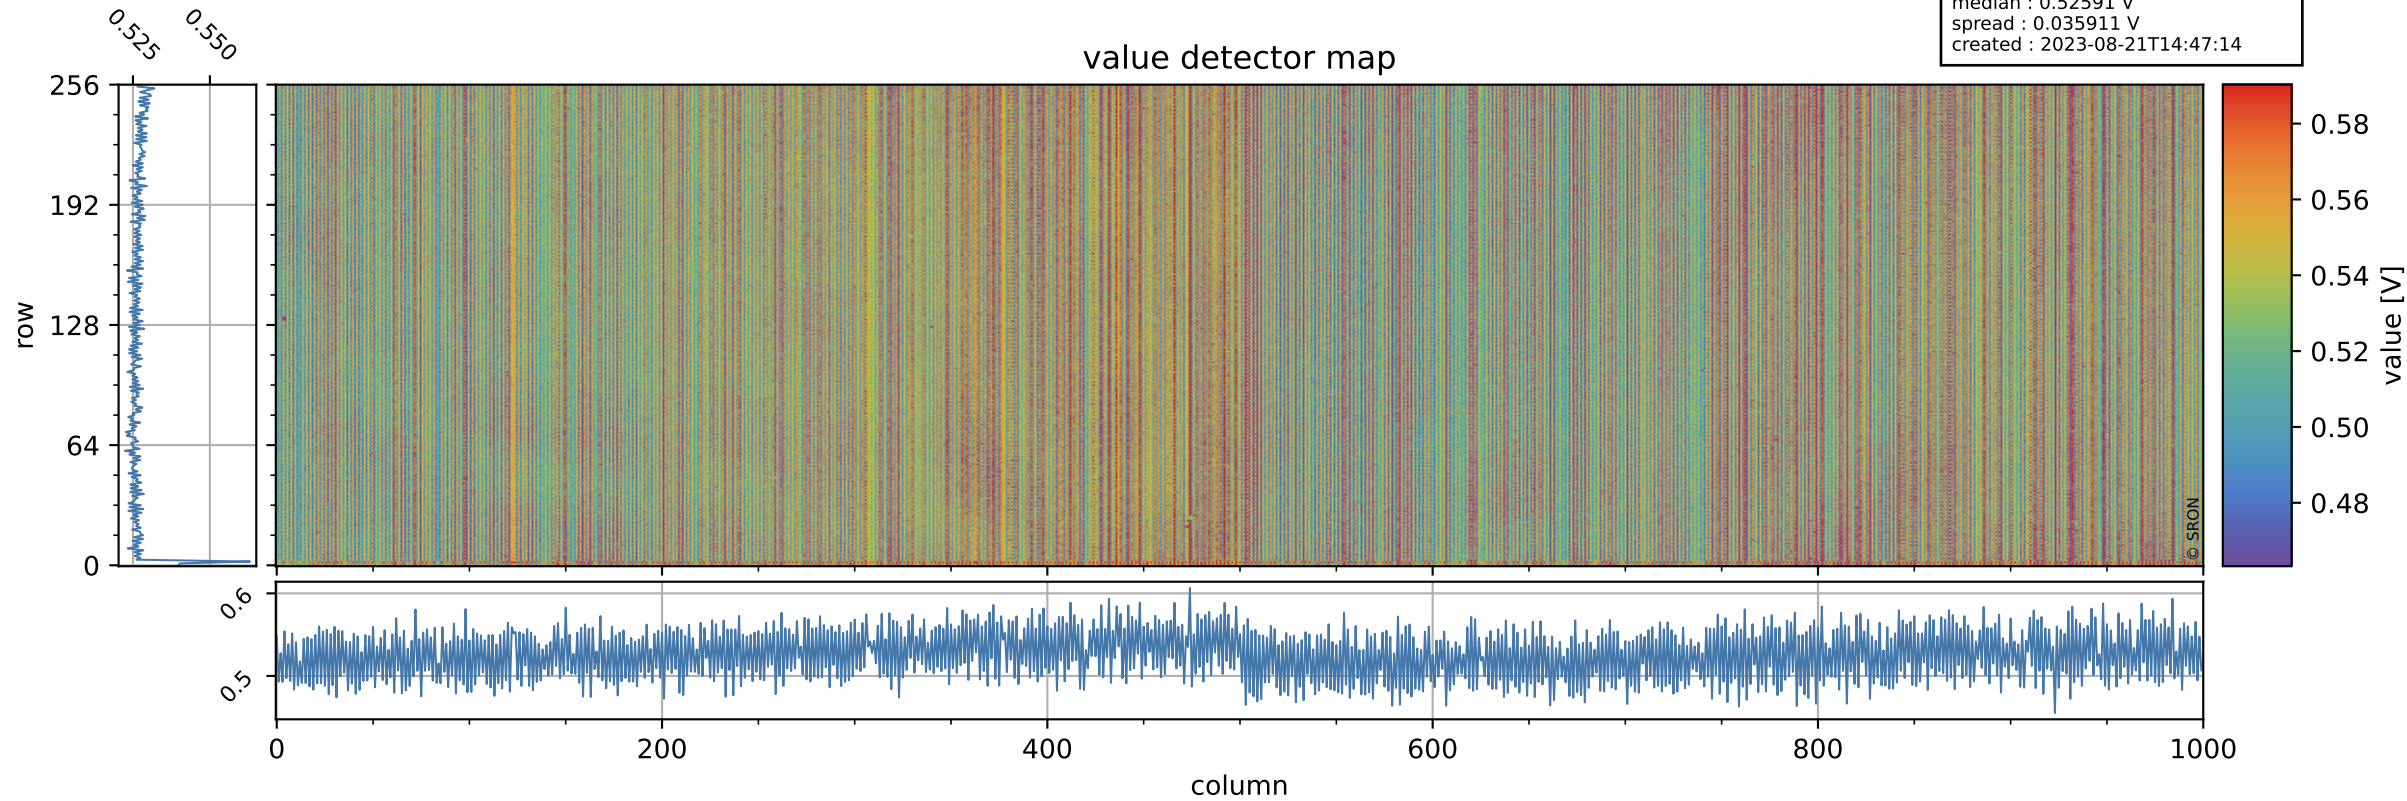

Tropomi SWIR offset (official)

orbits : 19 in [15307, 15352]
coverage : 2020-09-26 / 2020-09-29
median : 0.52591 V
spread : 0.035911 V
created : 2023-08-21T14:47:14

value detector map

Tropomi SWIR offset (official)

orbits : 19 in [15307, 15352]
coverage : 2020-09-26 / 2020-09-29
median : 29.312 μV
spread : 14.677 μV
created : 2023-08-21T14:47:15

Tropomi SWIR offset (official)

orbits : 19 in [15307, 15352]
coverage : 2020-09-26 / 2020-09-29
median : -0.10234 mV
spread : 0.38367 mV
created : 2023-08-21T14:47:15

value compared with SWIR offset CKD

Tropomi SWIR offset (official) ground-tracks of Sentinel-5P

orbits : 19 in [15307, 15352]
coverage : 2020-09-26 / 2020-09-29
created : 2023-08-21T14:47:16

Tropomi SWIR offset (official)

orbits : [2827, 15352]
coverage : 2018-04-30 / 2020-09-29
created : 2023-08-21T14:47:16

trend of detector median & temperatures