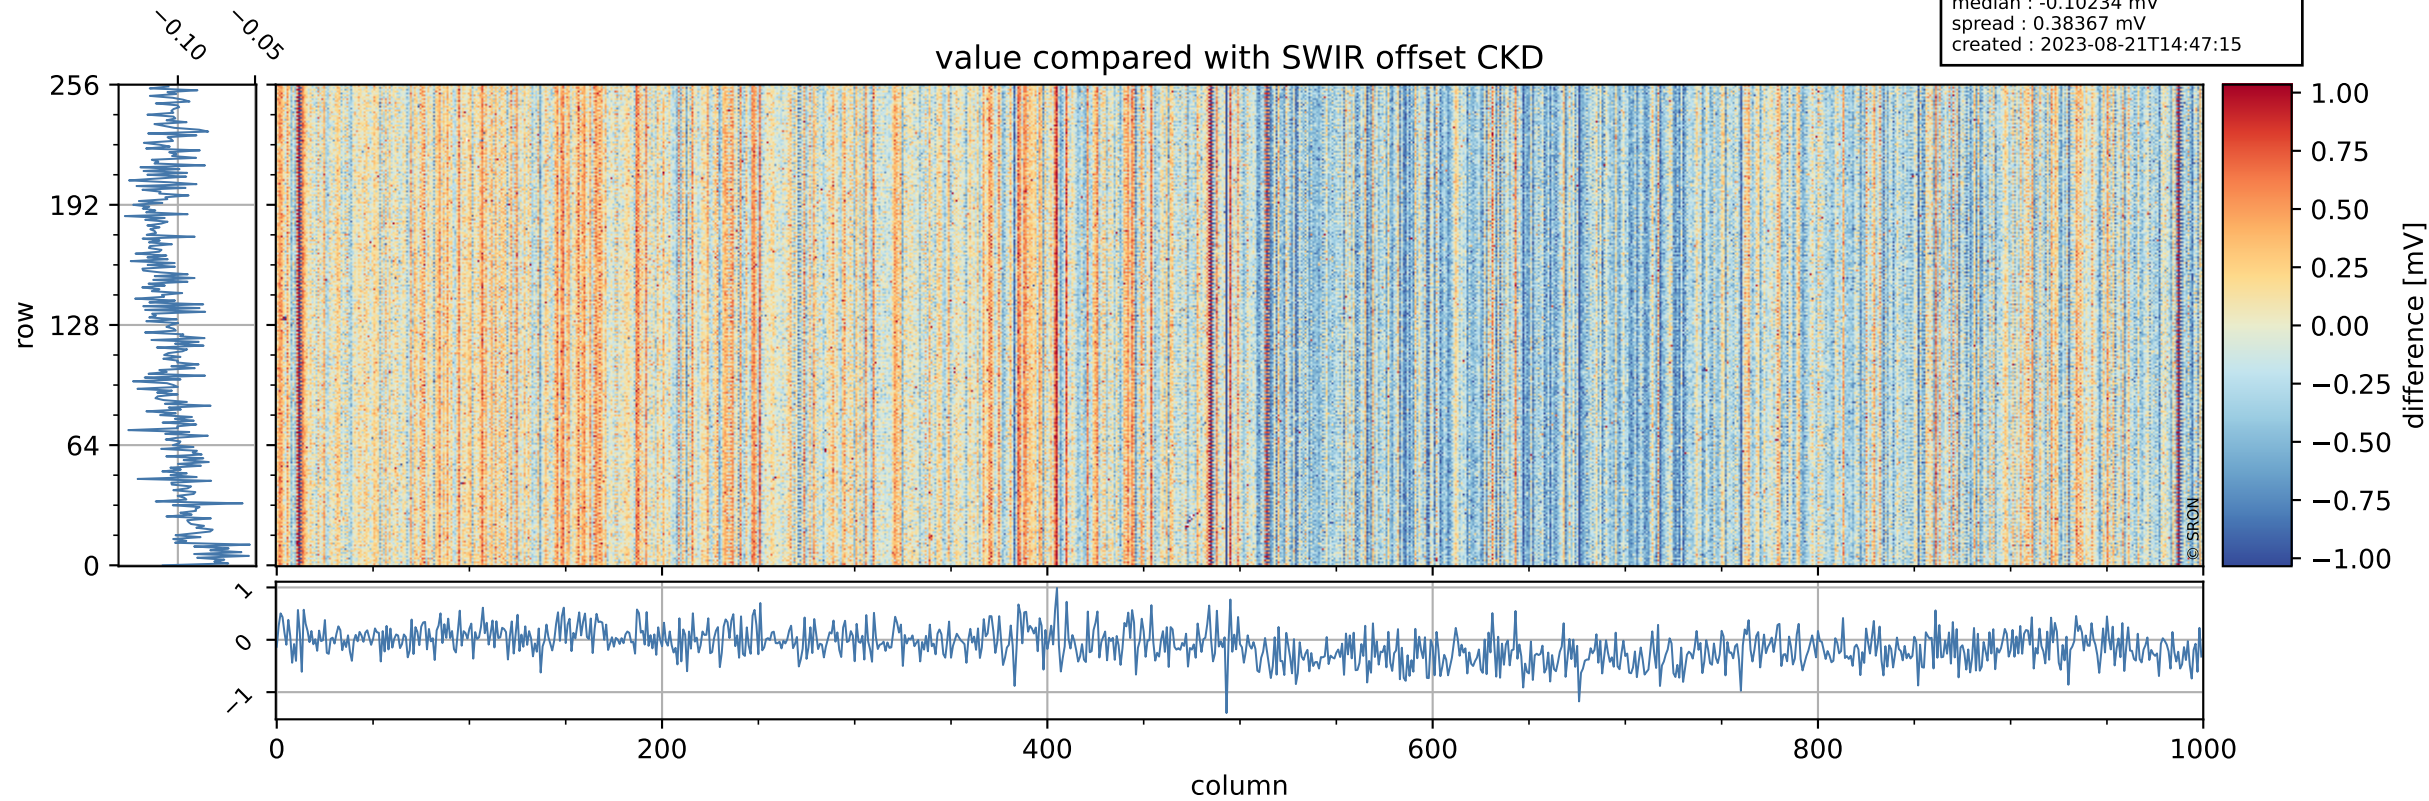

Tropomi SWIR offset (official)

orbits : 19 in [15307, 15352]
coverage : 2020-09-26 / 2020-09-29
median : 0.52591 V
spread : 0.035911 V
created : 2023-08-21T14:47:14

value detector map

Tropomi SWIR offset (official)

orbits : 19 in [15307, 15352]
coverage : 2020-09-26 / 2020-09-29
median : 29.312 μV
spread : 14.677 μV
created : 2023-08-21T14:47:15

Tropomi SWIR offset (official)

orbits : 19 in [15307, 15352]
coverage : 2020-09-26 / 2020-09-29
median : -0.10234 mV
spread : 0.38367 mV
created : 2023-08-21T14:47:15

value compared with SWIR offset CKD

Tropomi SWIR offset (official) ground-tracks of Sentinel-5P

orbits : 19 in [15307, 15352]
coverage : 2020-09-26 / 2020-09-29
created : 2023-08-21T14:47:16

Tropomi SWIR offset (official)

orbits : [2827, 15352]
coverage : 2018-04-30 / 2020-09-29
created : 2023-08-21T14:47:16

trend of detector median & temperatures