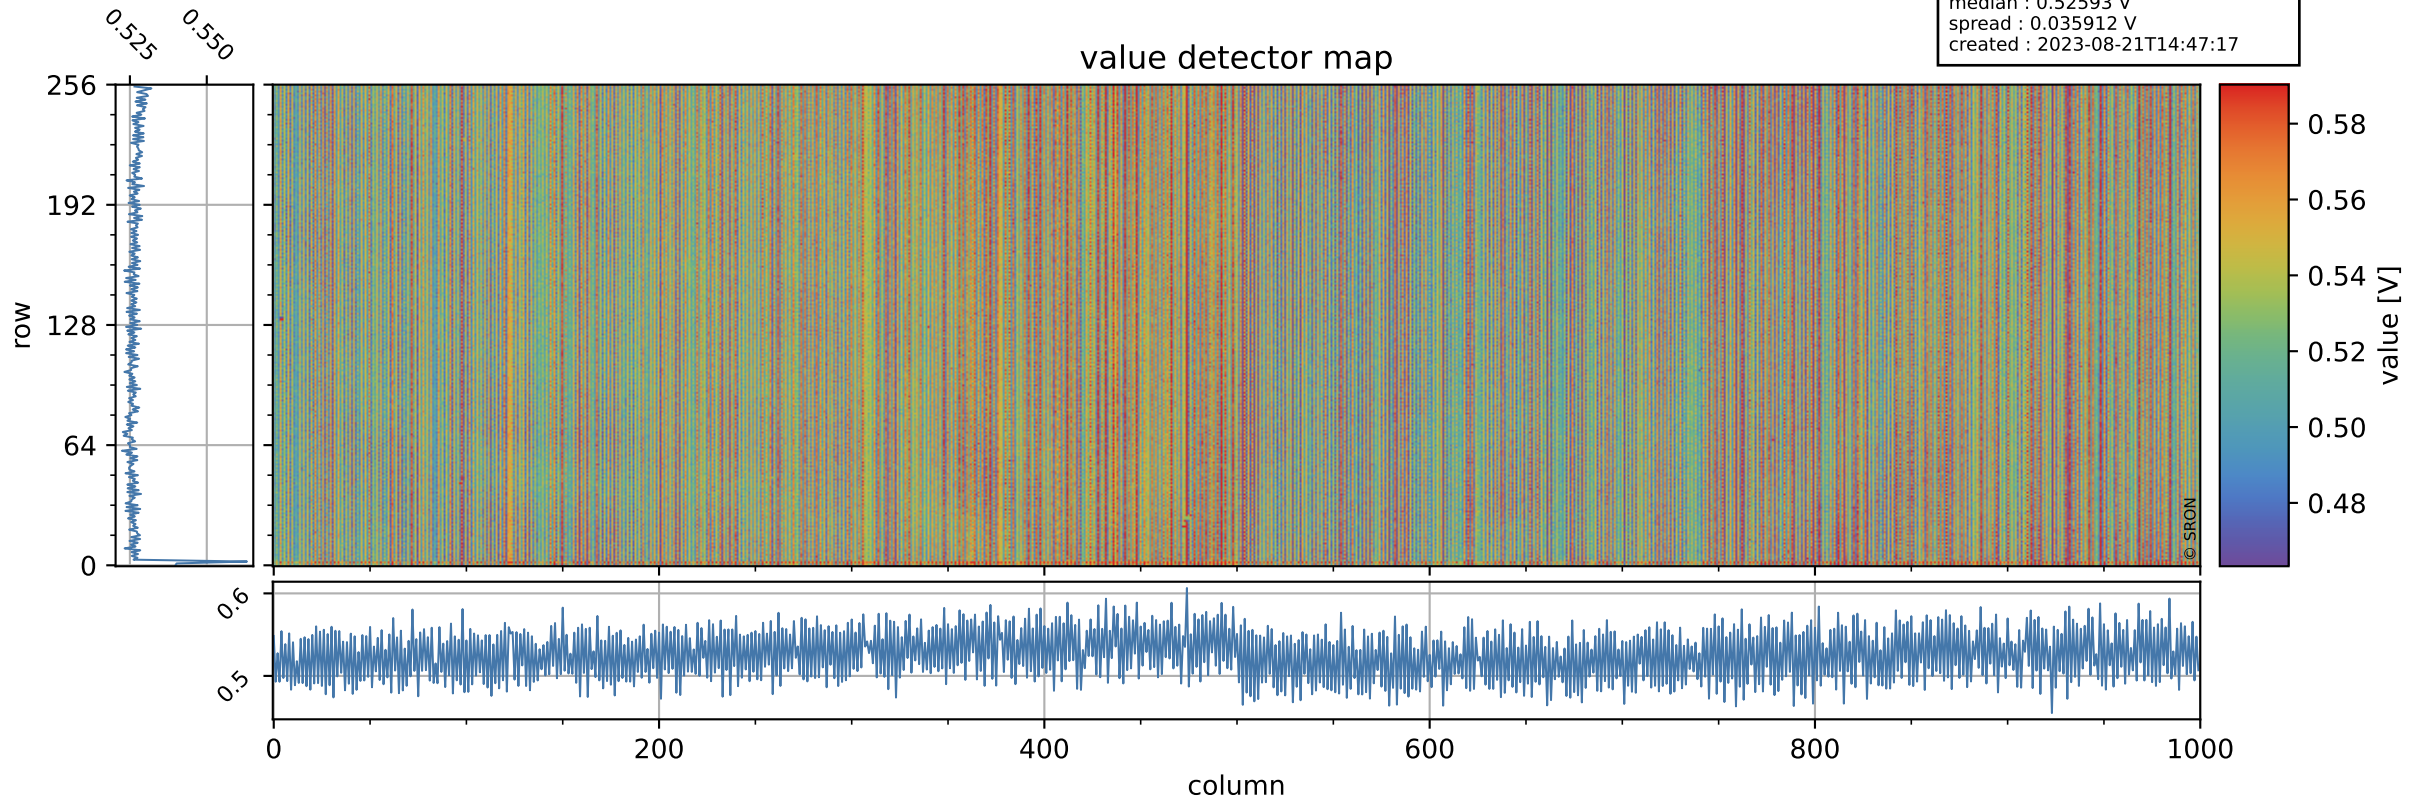

Tropomi SWIR offset (official)

orbits : 20 in [15322, 15367]
coverage : 2020-09-27 / 2020-09-30
median : 0.52593 V
spread : 0.035912 V
created : 2023-08-21T14:47:17

value detector map

Tropomi SWIR offset (official)

orbits : 20 in [15322, 15367]
coverage : 2020-09-27 / 2020-09-30
median : 28.05 μV
spread : 14.182 μV
created : 2023-08-21T14:47:17

Tropomi SWIR offset (official)

orbits : 20 in [15322, 15367]
coverage : 2020-09-27 / 2020-09-30
median : -0.08607 mV
spread : 0.38274 mV
created : 2023-08-21T14:47:18

value compared with SWIR offset CKD

Tropomi SWIR offset (official) ground-tracks of Sentinel-5P

orbits : 20 in [15322, 15367]
coverage : 2020-09-27 / 2020-09-30
created : 2023-08-21T14:47:19

Tropomi SWIR offset (official)

orbits : [2827, 15367]
coverage : 2018-04-30 / 2020-09-30
created : 2023-08-21T14:47:19

trend of detector median & temperatures