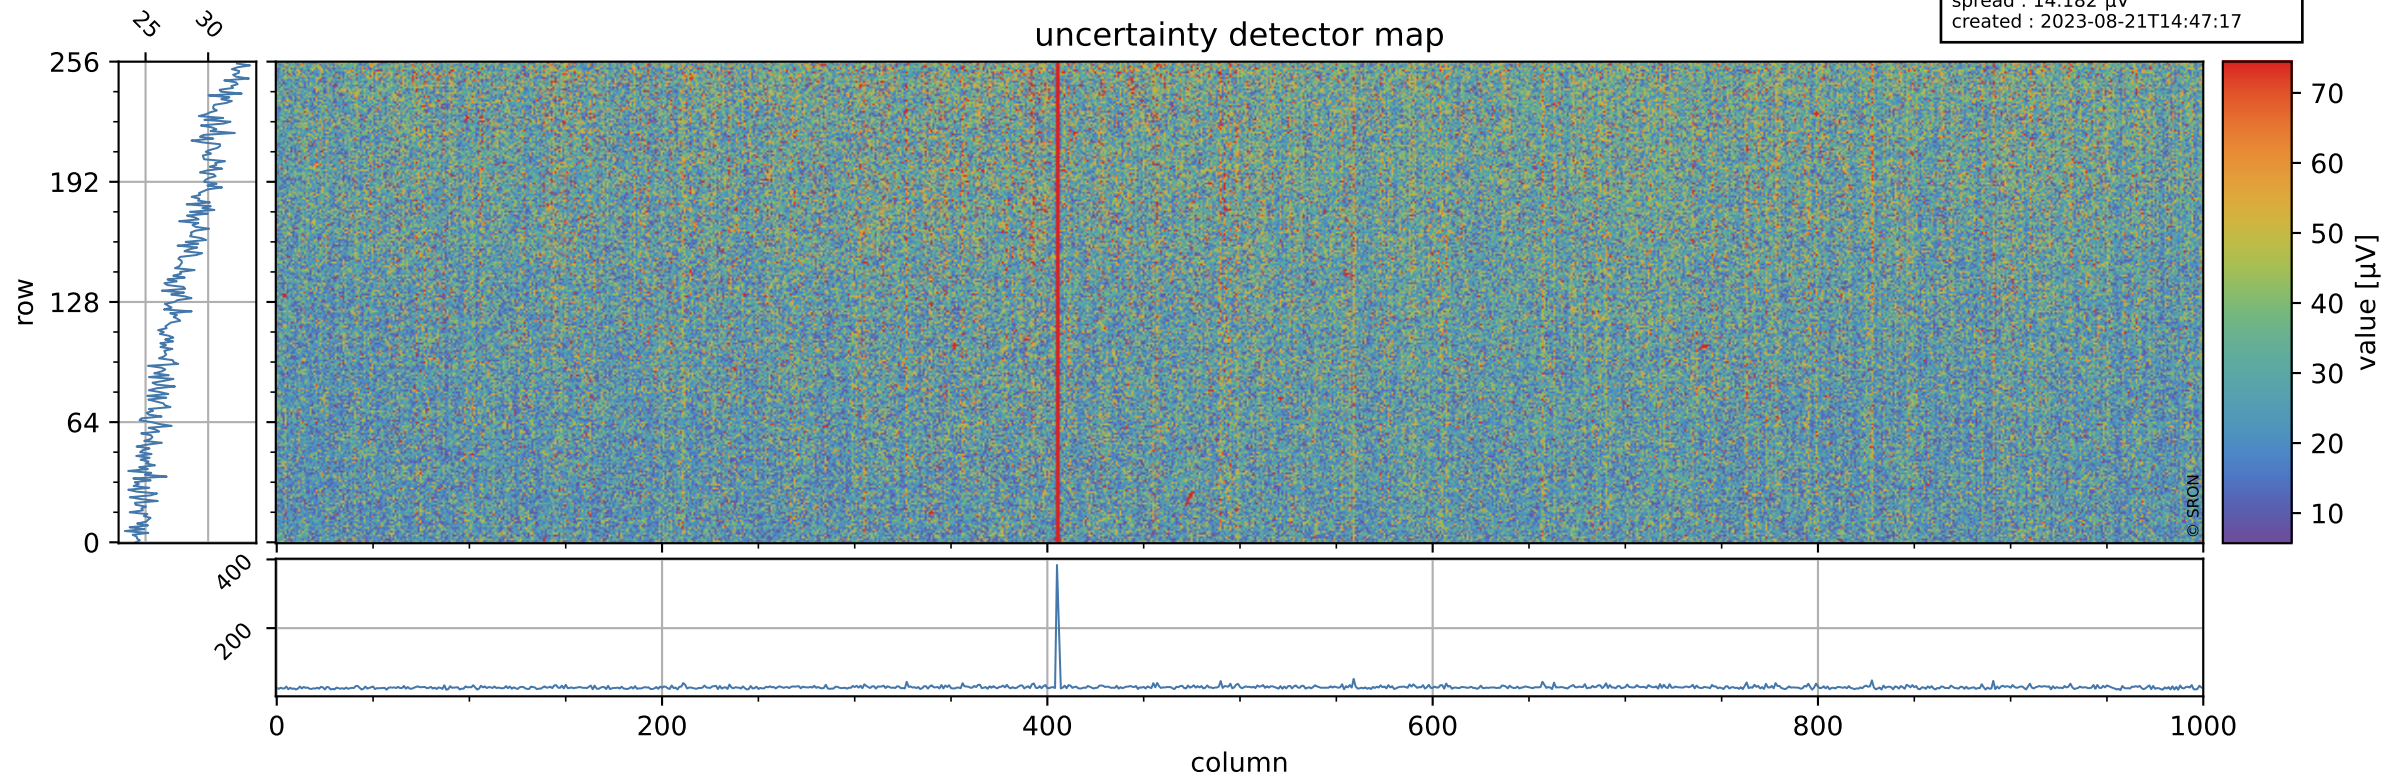

Tropomi SWIR offset (official)

orbits : 20 in [15322, 15367]
coverage : 2020-09-27 / 2020-09-30
median : 0.52593 V
spread : 0.035912 V
created : 2023-08-21T14:47:17

value detector map

Tropomi SWIR offset (official)

orbits : 20 in [15322, 15367]
coverage : 2020-09-27 / 2020-09-30
median : 28.05 μV
spread : 14.182 μV
created : 2023-08-21T14:47:17

Tropomi SWIR offset (official)

orbits : 20 in [15322, 15367]
coverage : 2020-09-27 / 2020-09-30
median : -0.08607 mV
spread : 0.38274 mV
created : 2023-08-21T14:47:18

value compared with SWIR offset CKD

Tropomi SWIR offset (official) ground-tracks of Sentinel-5P

orbits : 20 in [15322, 15367]
coverage : 2020-09-27 / 2020-09-30
created : 2023-08-21T14:47:19

Tropomi SWIR offset (official)

orbits : [2827, 15367]
coverage : 2018-04-30 / 2020-09-30
created : 2023-08-21T14:47:19

trend of detector median & temperatures