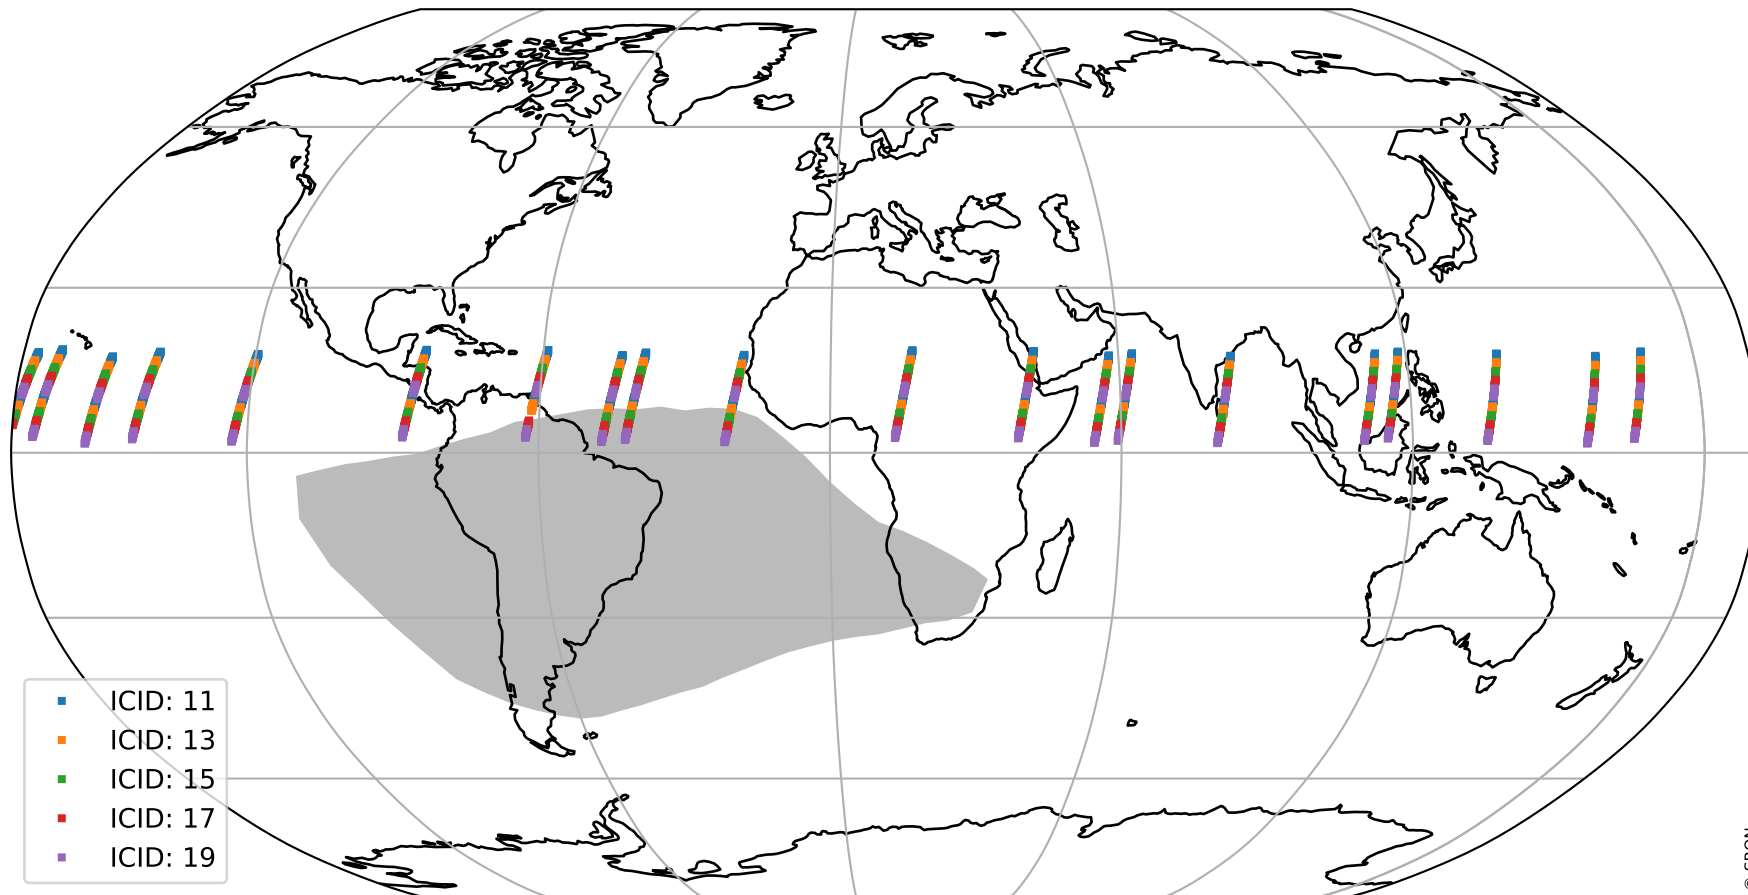

Tropomi SWIR offset (official)

orbits : 20 in [15322, 15367]
coverage : 2020-09-27 / 2020-09-30
median : 0.52593 V
spread : 0.035912 V
created : 2023-08-21T14:47:17

value detector map

Tropomi SWIR offset (official)

orbits : 20 in [15322, 15367]
coverage : 2020-09-27 / 2020-09-30
median : 28.05 μV
spread : 14.182 μV
created : 2023-08-21T14:47:17

Tropomi SWIR offset (official)

orbits : 20 in [15322, 15367]
coverage : 2020-09-27 / 2020-09-30
median : -0.08607 mV
spread : 0.38274 mV
created : 2023-08-21T14:47:18

value compared with SWIR offset CKD

Tropomi SWIR offset (official) ground-tracks of Sentinel-5P

orbits : 20 in [15322, 15367]
coverage : 2020-09-27 / 2020-09-30
created : 2023-08-21T14:47:19

Tropomi SWIR offset (official)

orbits : [2827, 15367]
coverage : 2018-04-30 / 2020-09-30
created : 2023-08-21T14:47:19

trend of detector median & temperatures