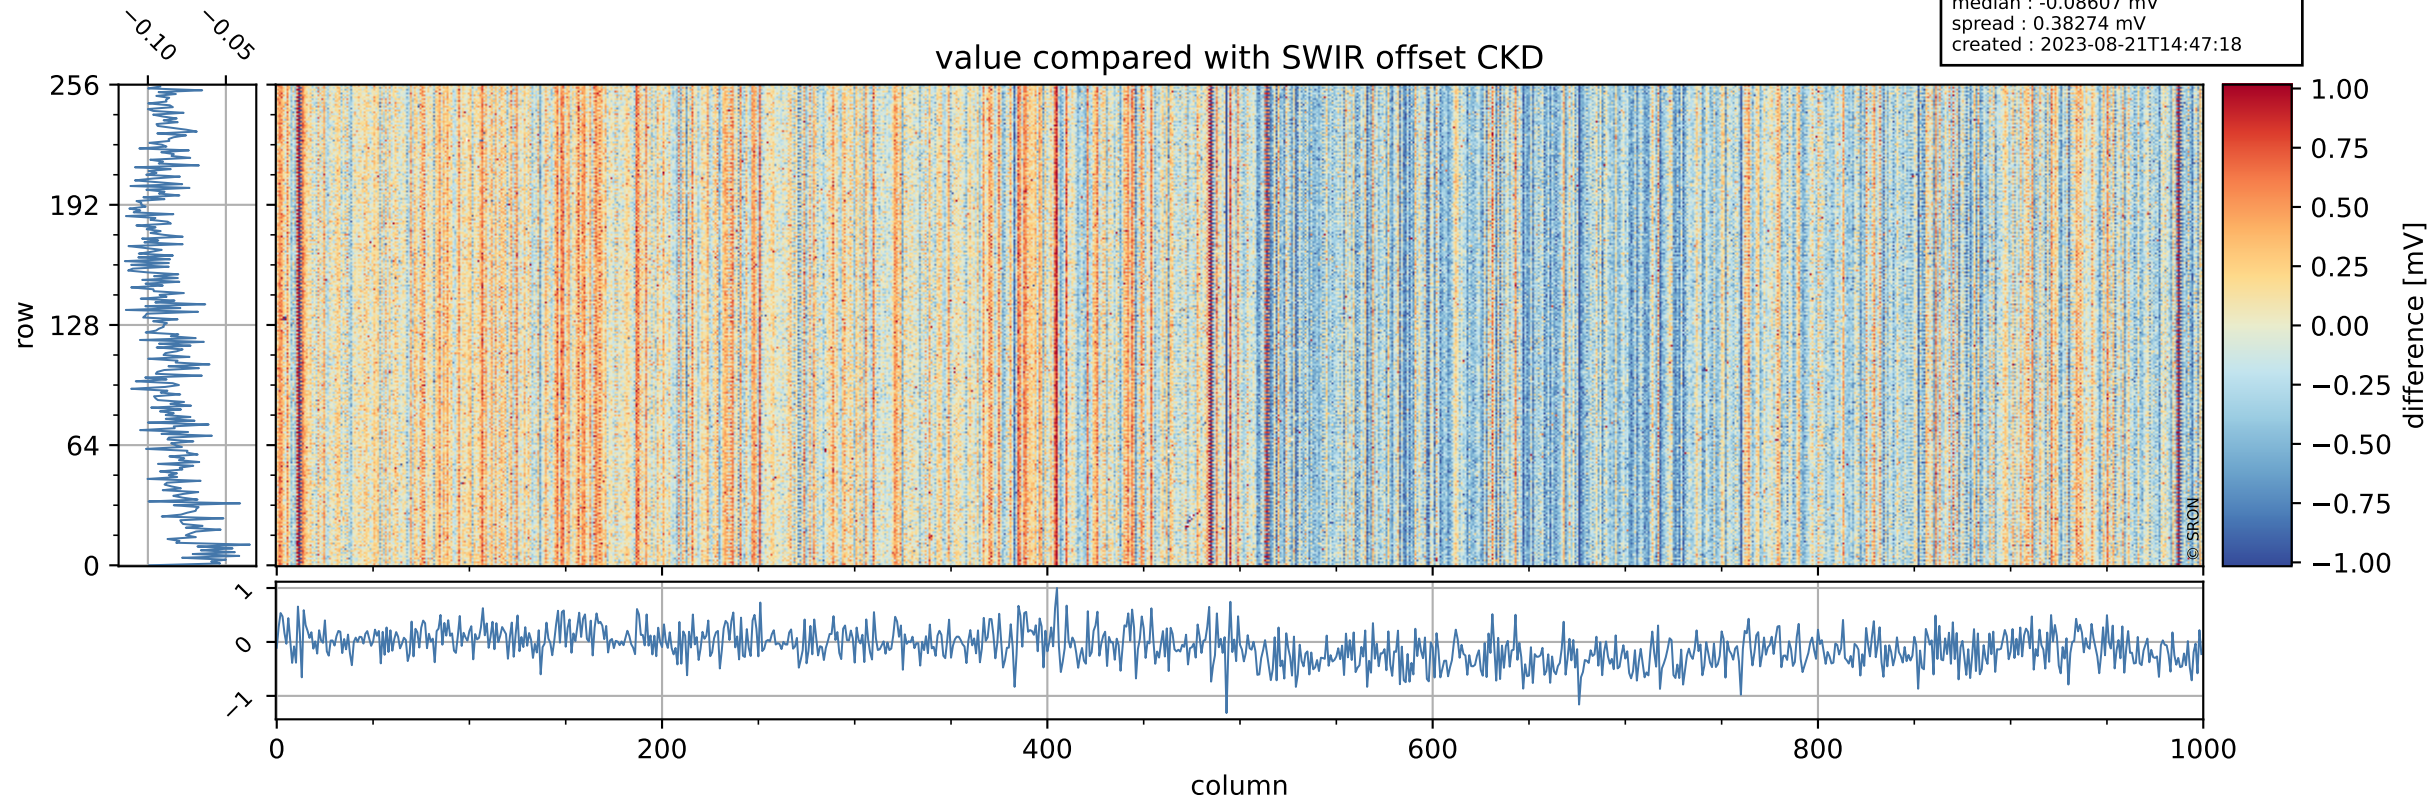

Tropomi SWIR offset (official)

orbits : 20 in [15322, 15367]
coverage : 2020-09-27 / 2020-09-30
median : 0.52593 V
spread : 0.035912 V
created : 2023-08-21T14:47:17

value detector map

Tropomi SWIR offset (official)

orbits : 20 in [15322, 15367]
coverage : 2020-09-27 / 2020-09-30
median : 28.05 μV
spread : 14.182 μV
created : 2023-08-21T14:47:17

Tropomi SWIR offset (official)

orbits : 20 in [15322, 15367]
coverage : 2020-09-27 / 2020-09-30
median : -0.08607 mV
spread : 0.38274 mV
created : 2023-08-21T14:47:18

value compared with SWIR offset CKD

Tropomi SWIR offset (official) ground-tracks of Sentinel-5P

orbits : 20 in [15322, 15367]
coverage : 2020-09-27 / 2020-09-30
created : 2023-08-21T14:47:19

Tropomi SWIR offset (official)

orbits : [2827, 15367]
coverage : 2018-04-30 / 2020-09-30
created : 2023-08-21T14:47:19

trend of detector median & temperatures