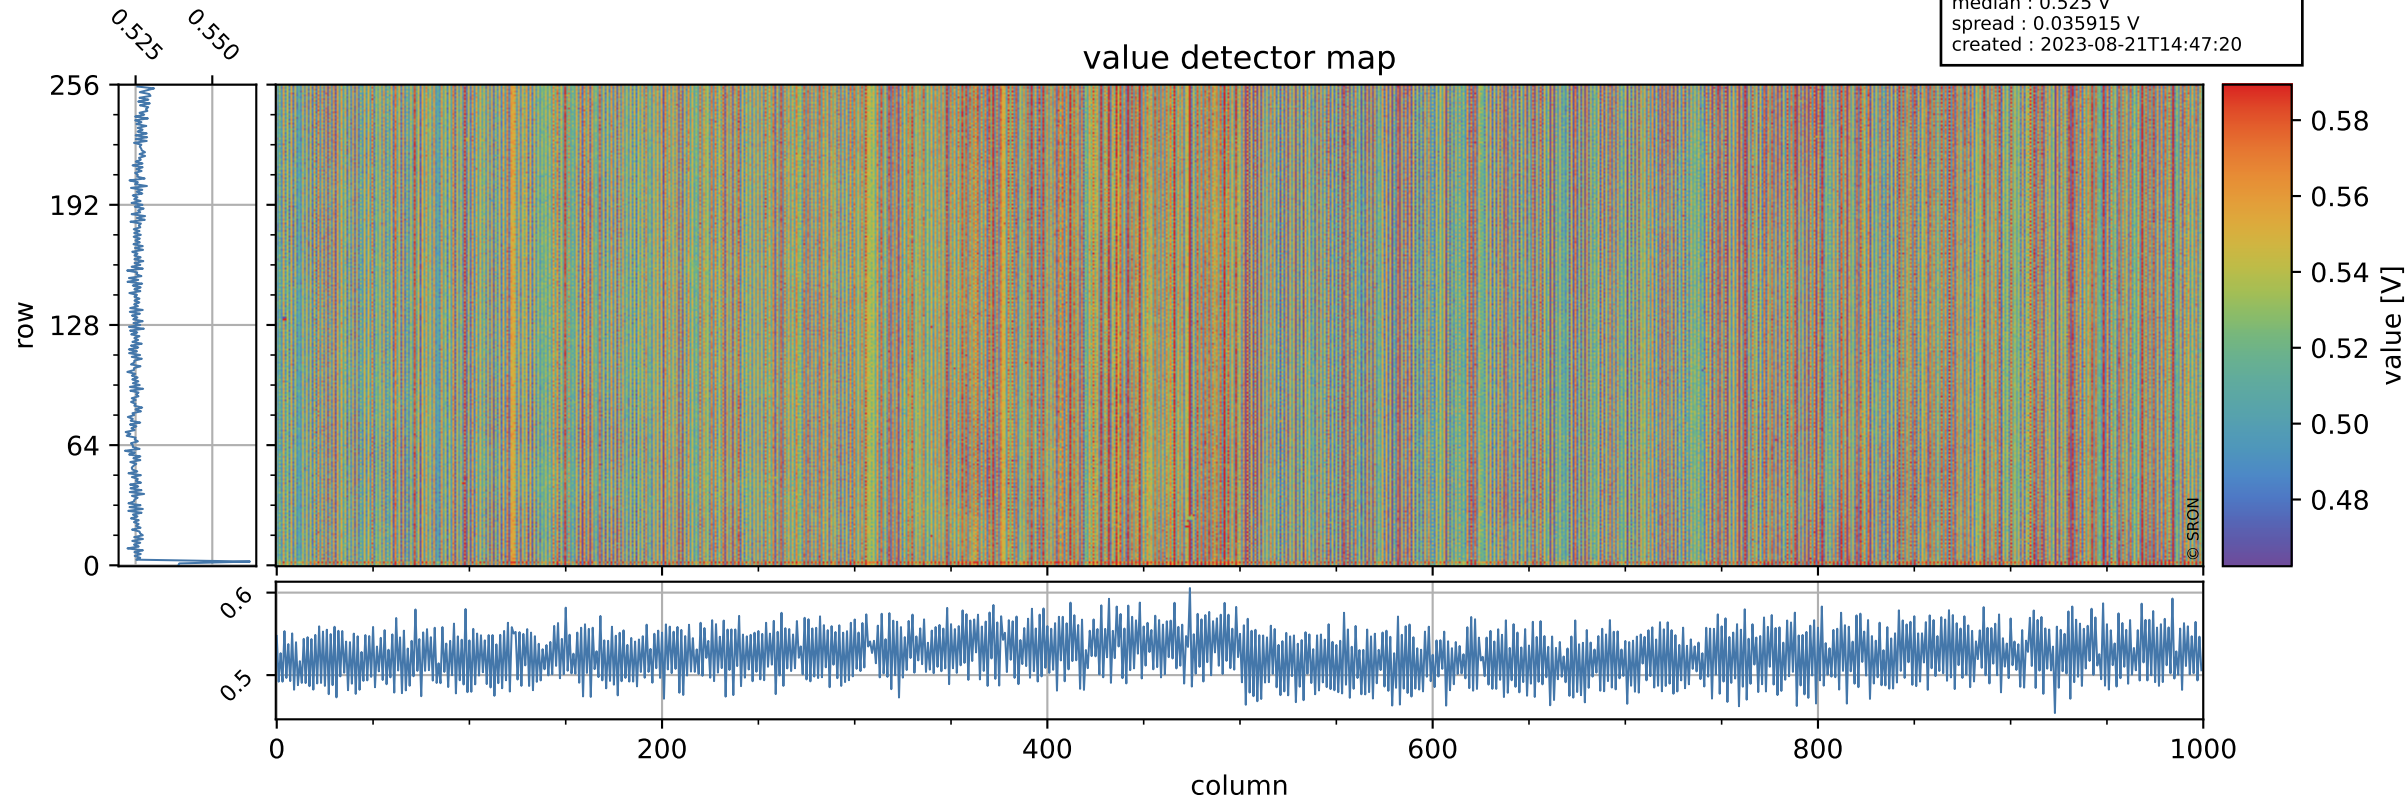

Tropomi SWIR offset (official)

orbits : 19 in [15337, 15382]
coverage : 2020-09-28 / 2020-10-01
median : 0.525 V
spread : 0.035915 V
created : 2023-08-21T14:47:20

value detector map

Tropomi SWIR offset (official)

orbits : 19 in [15337, 15382]
coverage : 2020-09-28 / 2020-10-01
median : 26.267 μV
spread : 13.231 μV
created : 2023-08-21T14:47:21

Tropomi SWIR offset (official)

value compared with SWIR offset CKD

orbits : 19 in [15337, 15382]
coverage : 2020-09-28 / 2020-10-01
median : -1.0135 mV
spread : 0.37891 mV
created : 2023-08-21T14:47:21

Tropomi SWIR offset (official) ground-tracks of Sentinel-5P

orbits : 19 in [15337, 15382]
coverage : 2020-09-28 / 2020-10-01
created : 2023-08-21T14:47:22

Tropomi SWIR offset (official)

orbits : [2827, 15367]
coverage : 2018-04-30 / 2020-09-30
created : 2023-08-21T14:47:22

trend of detector median & temperatures