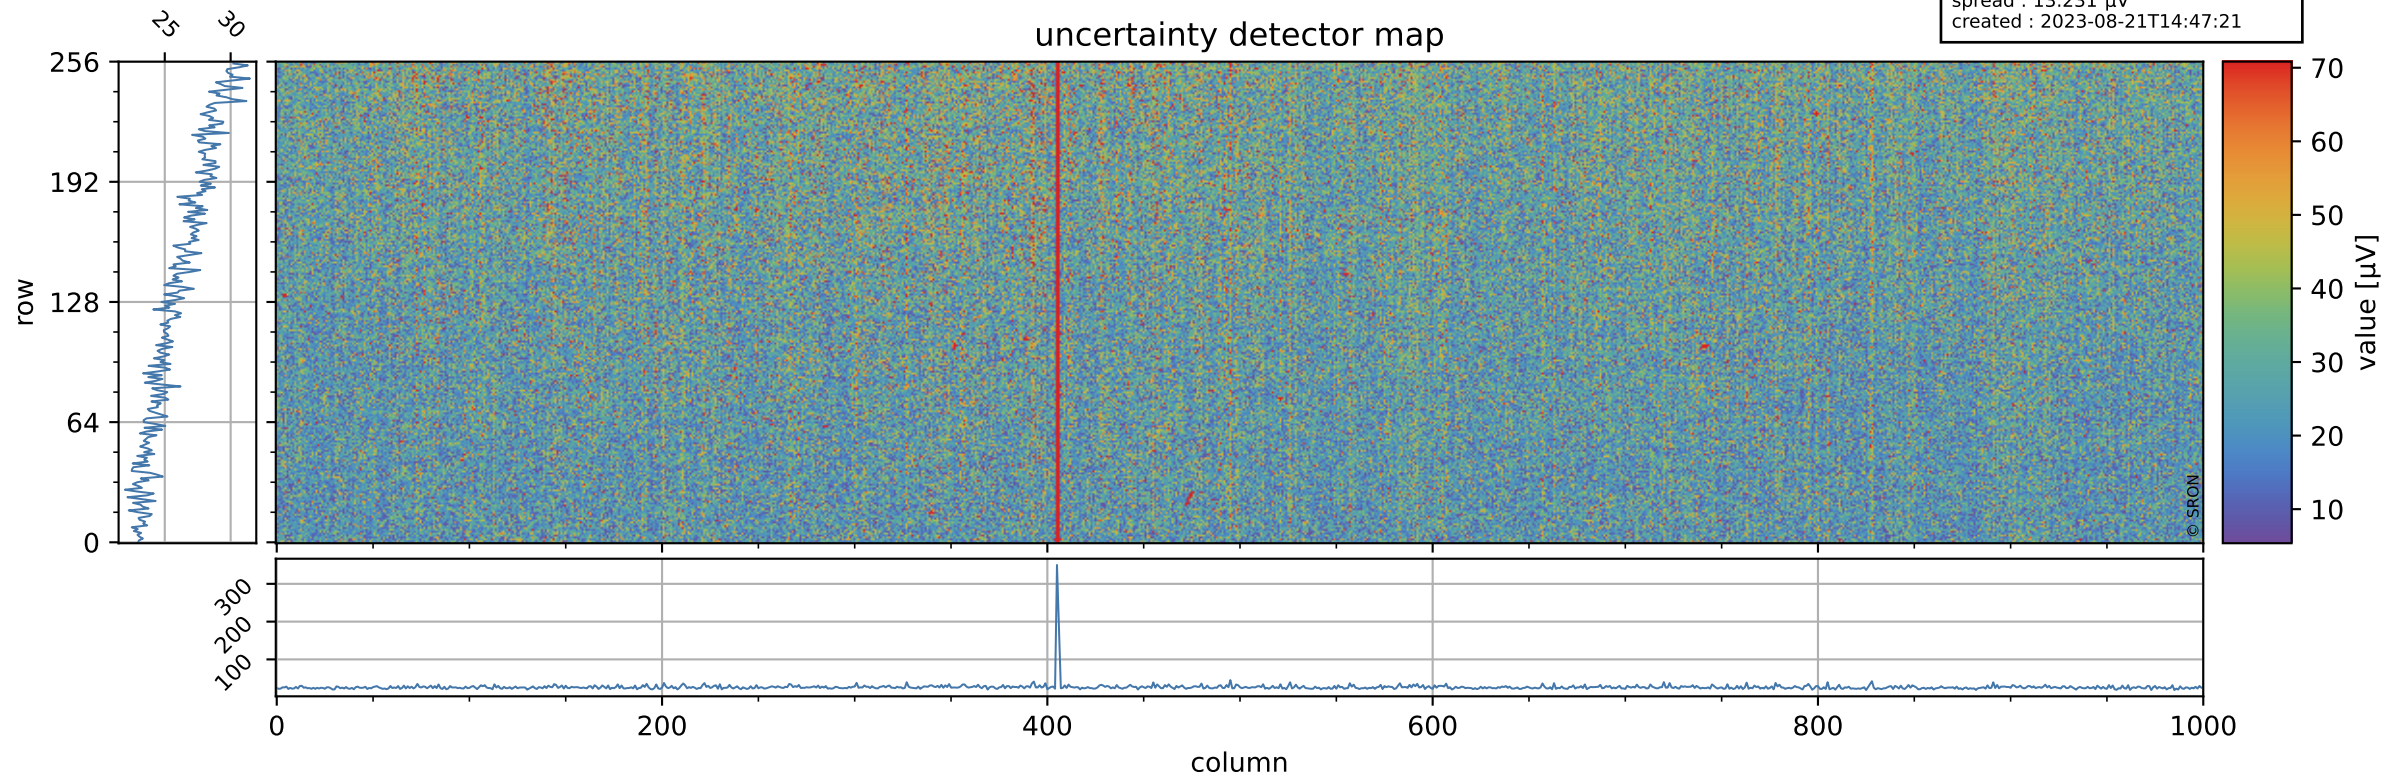

Tropomi SWIR offset (official)

orbits : 19 in [15337, 15382]
coverage : 2020-09-28 / 2020-10-01
median : 0.525 V
spread : 0.035915 V
created : 2023-08-21T14:47:20

value detector map

Tropomi SWIR offset (official)

orbits : 19 in [15337, 15382]
coverage : 2020-09-28 / 2020-10-01
median : 26.267 μV
spread : 13.231 μV
created : 2023-08-21T14:47:21

Tropomi SWIR offset (official)

value compared with SWIR offset CKD

orbits : 19 in [15337, 15382]
coverage : 2020-09-28 / 2020-10-01
median : -1.0135 mV
spread : 0.37891 mV
created : 2023-08-21T14:47:21

Tropomi SWIR offset (official) ground-tracks of Sentinel-5P

orbits : 19 in [15337, 15382]
coverage : 2020-09-28 / 2020-10-01
created : 2023-08-21T14:47:22

Tropomi SWIR offset (official)

orbits : [2827, 15367]
coverage : 2018-04-30 / 2020-09-30
created : 2023-08-21T14:47:22

trend of detector median & temperatures