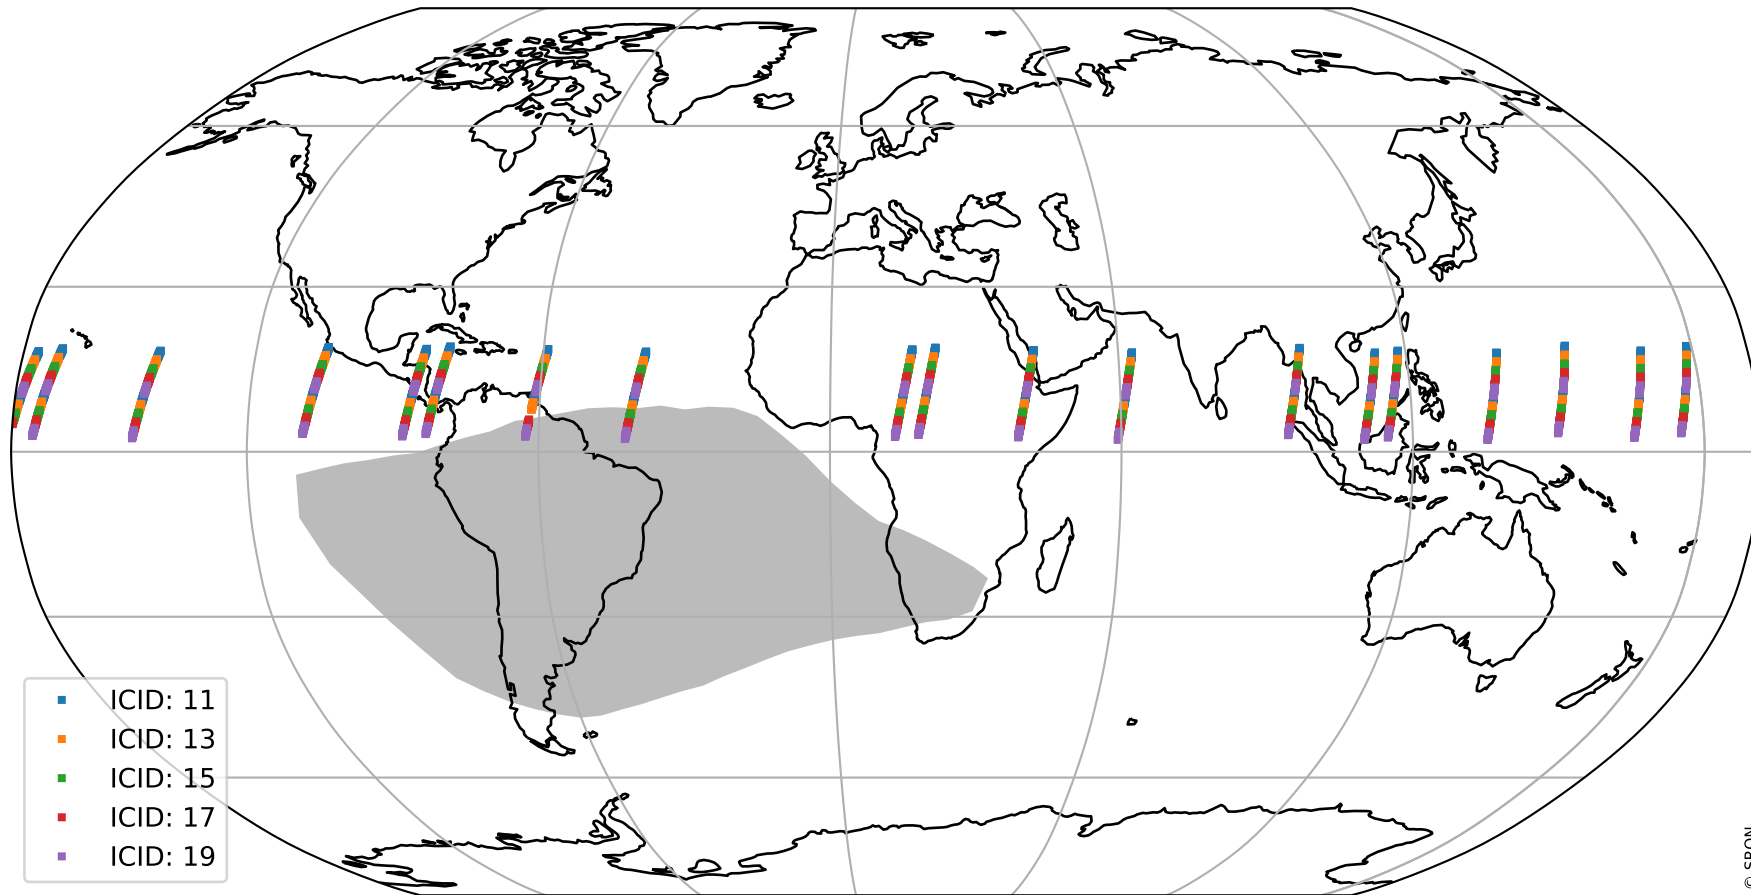

Tropomi SWIR offset (official)

orbits : 19 in [15337, 15382]
coverage : 2020-09-28 / 2020-10-01
median : 0.525 V
spread : 0.035915 V
created : 2023-08-21T14:47:20

value detector map

Tropomi SWIR offset (official)

orbits : 19 in [15337, 15382]
coverage : 2020-09-28 / 2020-10-01
median : 26.267 μV
spread : 13.231 μV
created : 2023-08-21T14:47:21

Tropomi SWIR offset (official)

value compared with SWIR offset CKD

orbits : 19 in [15337, 15382]
coverage : 2020-09-28 / 2020-10-01
median : -1.0135 mV
spread : 0.37891 mV
created : 2023-08-21T14:47:21

Tropomi SWIR offset (official) ground-tracks of Sentinel-5P

orbits : 19 in [15337, 15382]
coverage : 2020-09-28 / 2020-10-01
created : 2023-08-21T14:47:22

Tropomi SWIR offset (official)

orbits : [2827, 15367]
coverage : 2018-04-30 / 2020-09-30
created : 2023-08-21T14:47:22

trend of detector median & temperatures