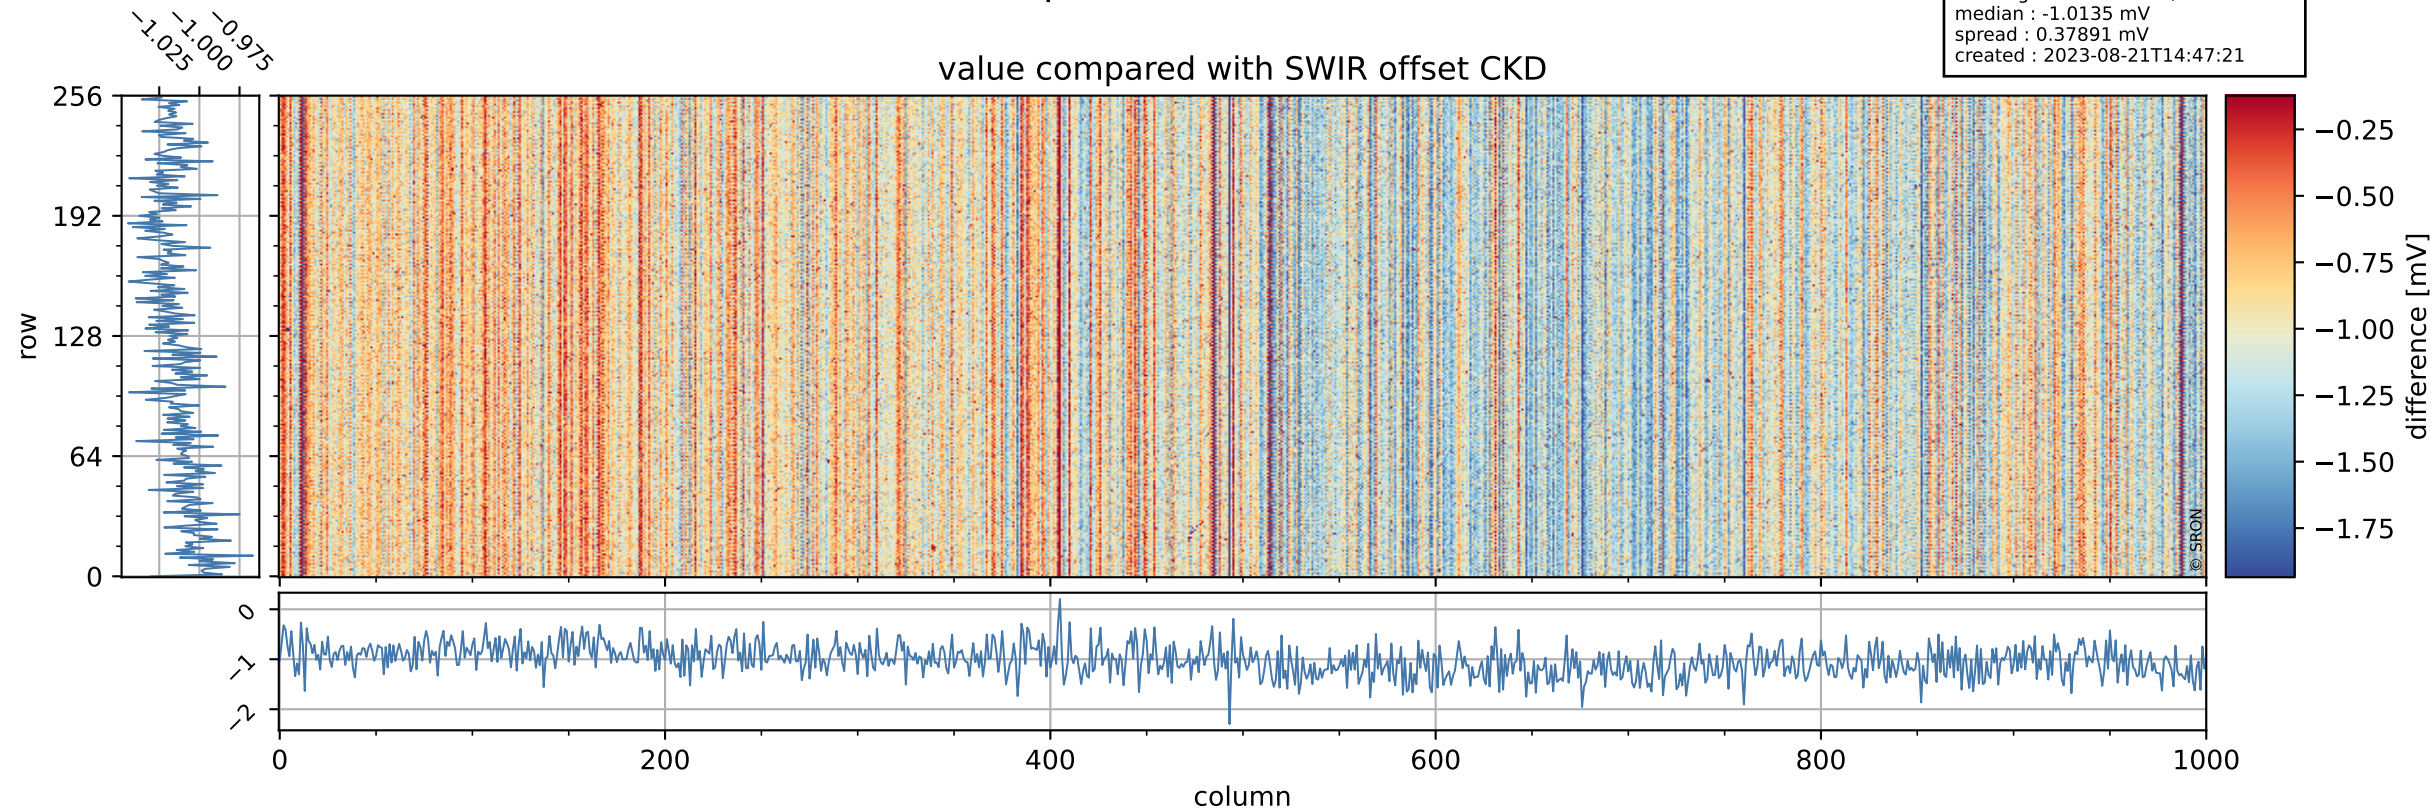

Tropomi SWIR offset (official)

orbits : 19 in [15337, 15382]
coverage : 2020-09-28 / 2020-10-01
median : 0.525 V
spread : 0.035915 V
created : 2023-08-21T14:47:20

value detector map

Tropomi SWIR offset (official)

orbits : 19 in [15337, 15382]
coverage : 2020-09-28 / 2020-10-01
median : 26.267 μV
spread : 13.231 μV
created : 2023-08-21T14:47:21

Tropomi SWIR offset (official)

value compared with SWIR offset CKD

orbits : 19 in [15337, 15382]
coverage : 2020-09-28 / 2020-10-01
median : -1.0135 mV
spread : 0.37891 mV
created : 2023-08-21T14:47:21

Tropomi SWIR offset (official) ground-tracks of Sentinel-5P

orbits : 19 in [15337, 15382]
coverage : 2020-09-28 / 2020-10-01
created : 2023-08-21T14:47:22

Tropomi SWIR offset (official)

orbits : [2827, 15367]
coverage : 2018-04-30 / 2020-09-30
created : 2023-08-21T14:47:22

trend of detector median & temperatures