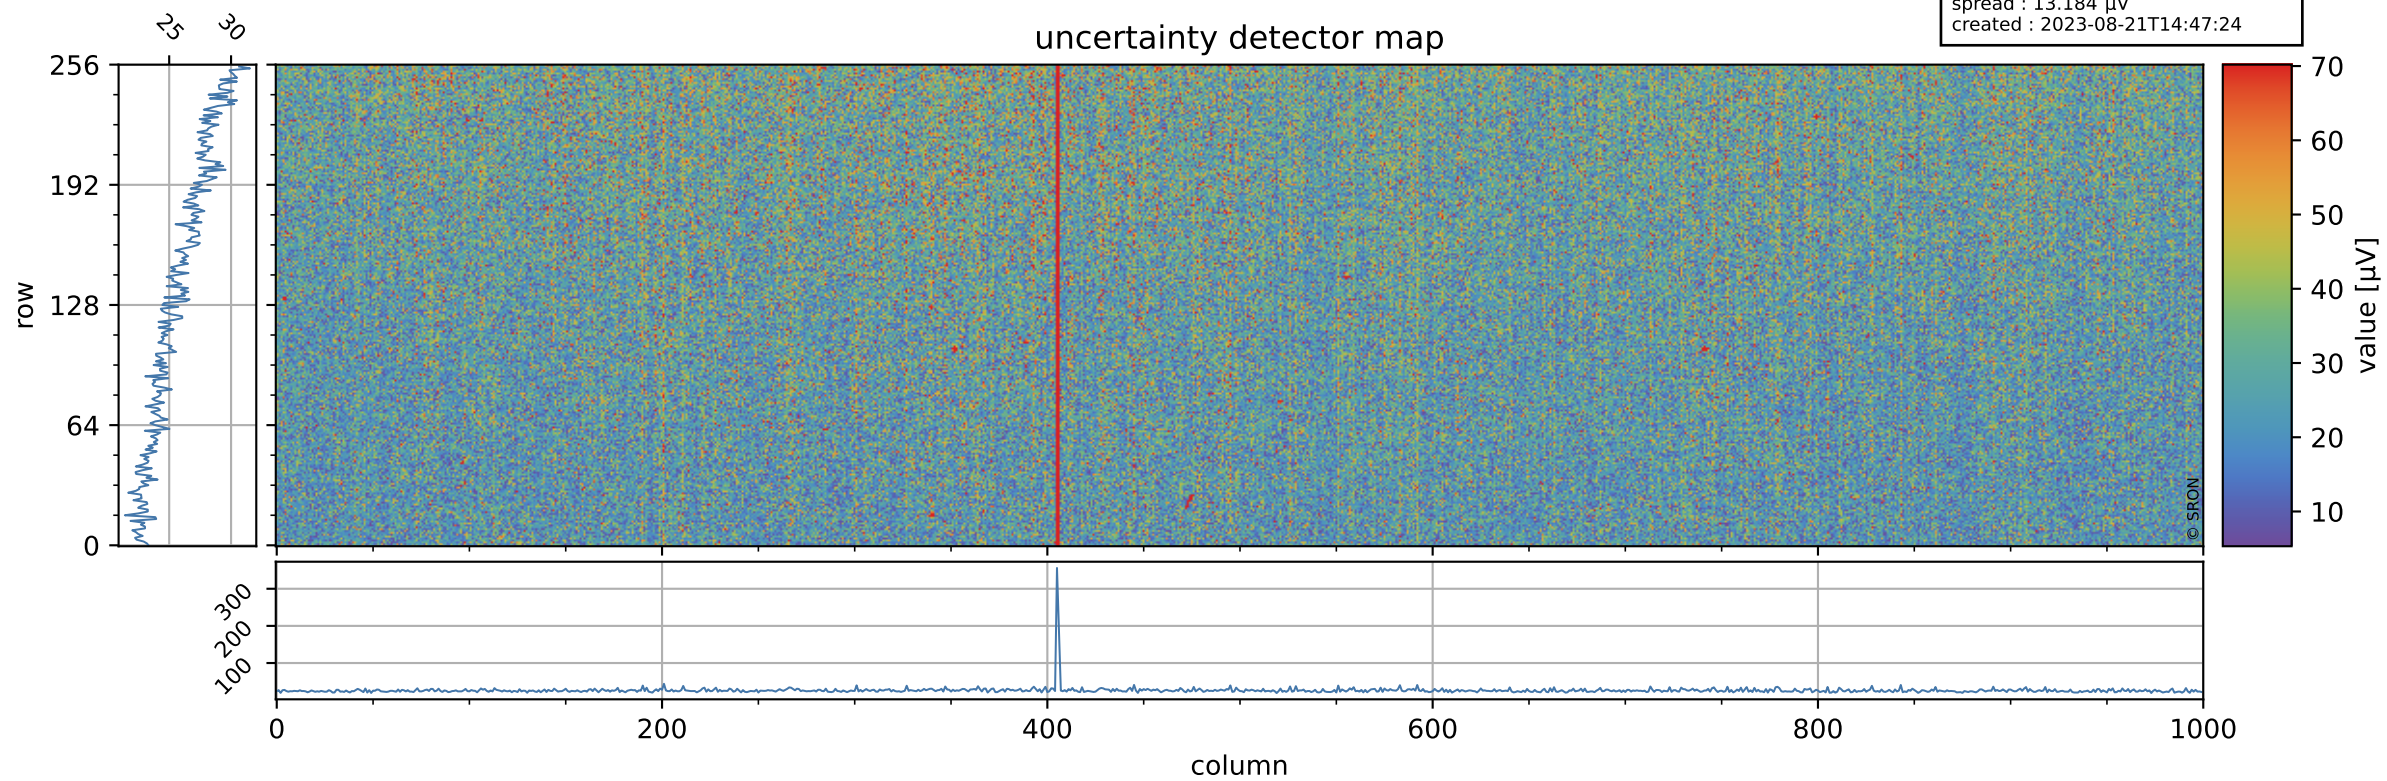

Tropomi SWIR offset (official)

orbits : 20 in [15352, 15397]
coverage : 2020-09-29 / 2020-10-02
median : 0.52505 V
spread : 0.035916 V
created : 2023-08-21T14:47:23

value detector map

Tropomi SWIR offset (official)

orbits : 20 in [15352, 15397]
coverage : 2020-09-29 / 2020-10-02
median : 25.967 μV
spread : 13.184 μV
created : 2023-08-21T14:47:24

Tropomi SWIR offset (official)

orbits : 20 in [15352, 15397]
coverage : 2020-09-29 / 2020-10-02
median : -0.96927 mV
spread : 0.37354 mV
created : 2023-08-21T14:47:24

value compared with SWIR offset CKD

Tropomi SWIR offset (official) ground-tracks of Sentinel-5P

orbits : 20 in [15352, 15397]
coverage : 2020-09-29 / 2020-10-02
created : 2023-08-21T14:47:24

Tropomi SWIR offset (official)

orbits : [2827, 15367]
coverage : 2018-04-30 / 2020-09-30
created : 2023-08-21T14:47:25

trend of detector median & temperatures