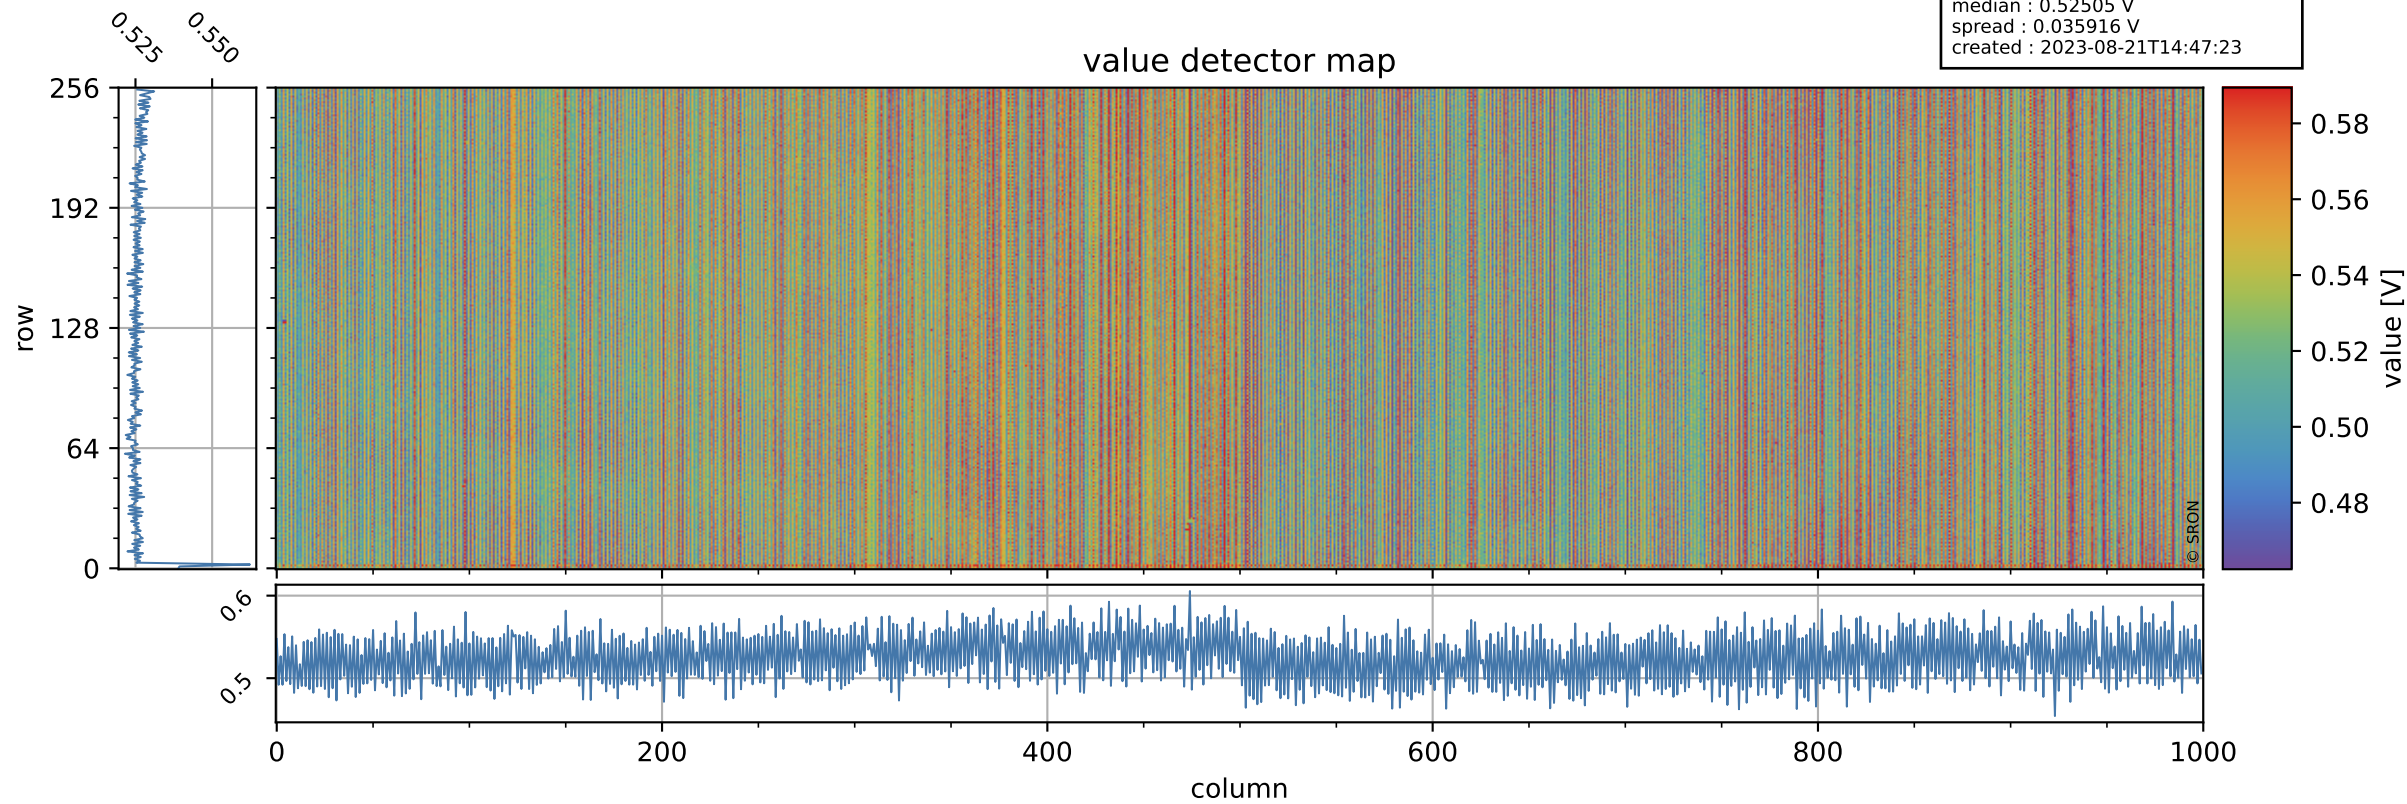

Tropomi SWIR offset (official)

orbits : 20 in [15352, 15397]
coverage : 2020-09-29 / 2020-10-02
median : 0.52505 V
spread : 0.035916 V
created : 2023-08-21T14:47:23

value detector map

Tropomi SWIR offset (official)

orbits : 20 in [15352, 15397]
coverage : 2020-09-29 / 2020-10-02
median : 25.967 μV
spread : 13.184 μV
created : 2023-08-21T14:47:24

Tropomi SWIR offset (official)

orbits : 20 in [15352, 15397]
coverage : 2020-09-29 / 2020-10-02
median : -0.96927 mV
spread : 0.37354 mV
created : 2023-08-21T14:47:24

value compared with SWIR offset CKD

Tropomi SWIR offset (official) ground-tracks of Sentinel-5P

orbits : 20 in [15352, 15397]
coverage : 2020-09-29 / 2020-10-02
created : 2023-08-21T14:47:24

Tropomi SWIR offset (official)

orbits : [2827, 15367]
coverage : 2018-04-30 / 2020-09-30
created : 2023-08-21T14:47:25

trend of detector median & temperatures