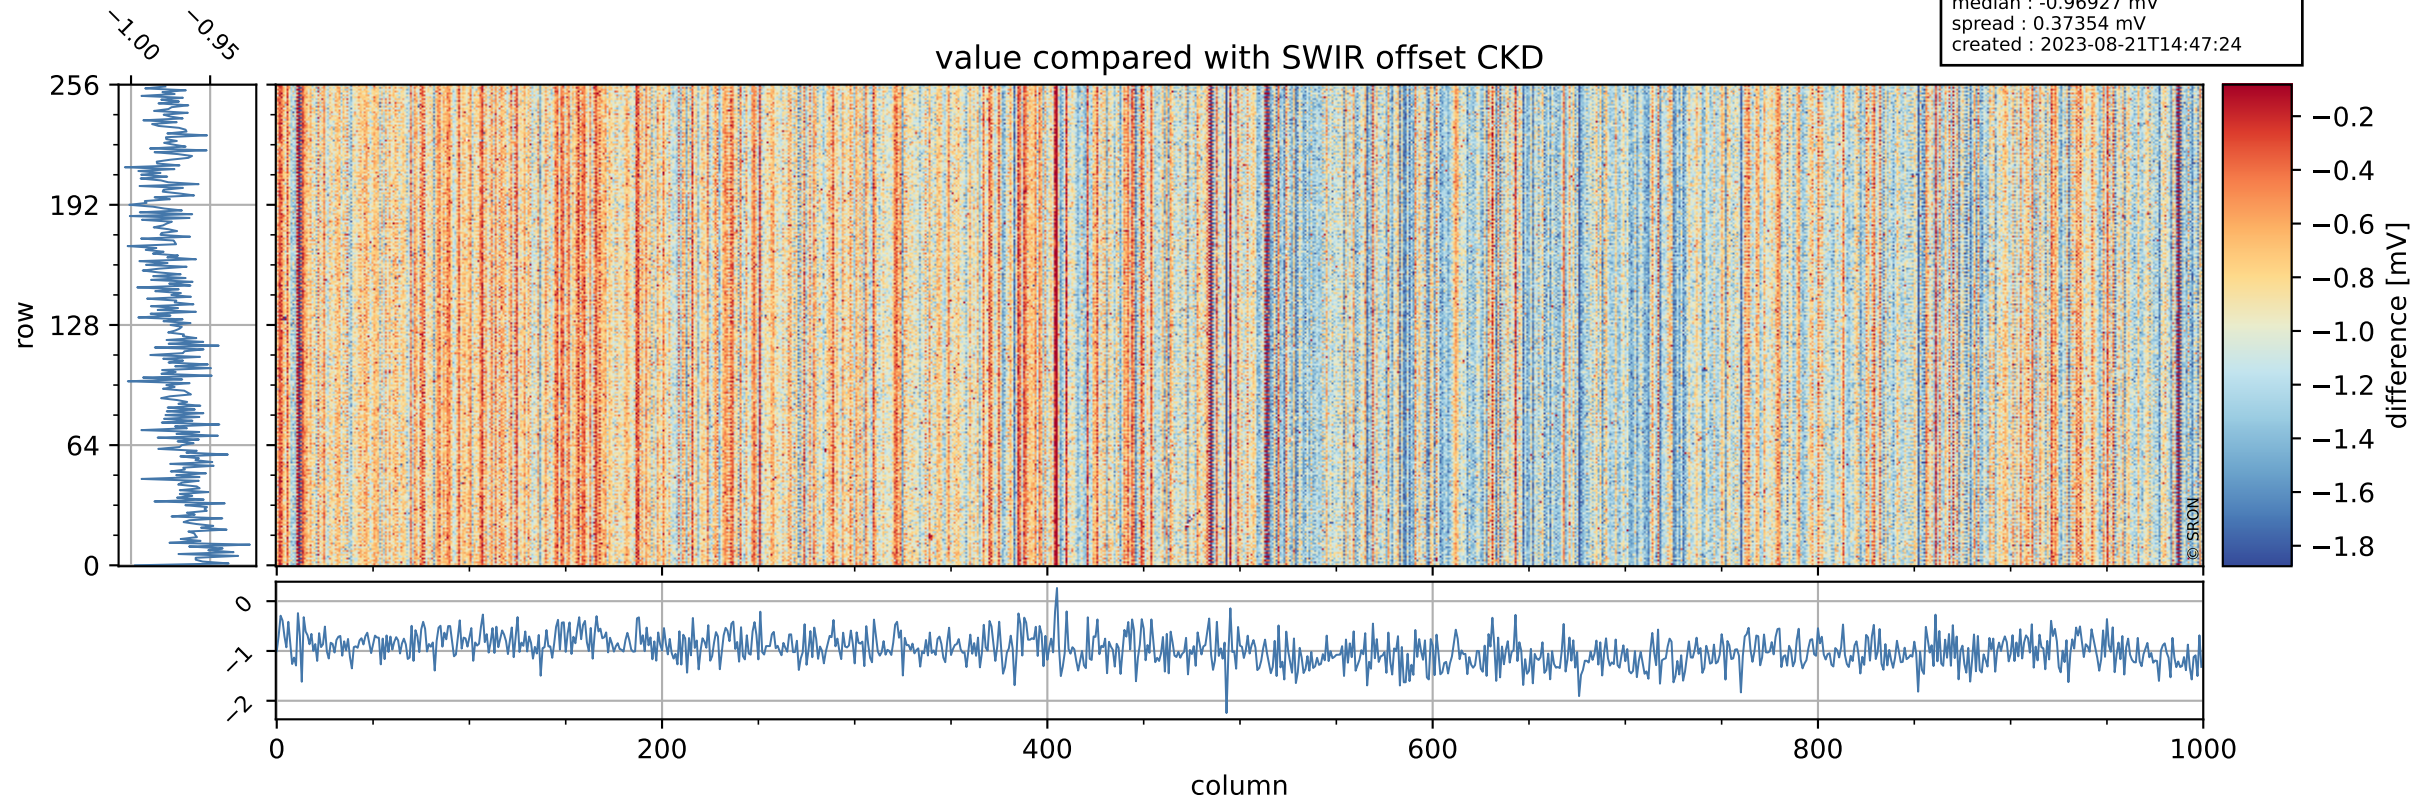

Tropomi SWIR offset (official)

orbits : 20 in [15352, 15397]
coverage : 2020-09-29 / 2020-10-02
median : 0.52505 V
spread : 0.035916 V
created : 2023-08-21T14:47:23

value detector map

Tropomi SWIR offset (official)

orbits : 20 in [15352, 15397]
coverage : 2020-09-29 / 2020-10-02
median : 25.967 μV
spread : 13.184 μV
created : 2023-08-21T14:47:24

Tropomi SWIR offset (official)

orbits : 20 in [15352, 15397]
coverage : 2020-09-29 / 2020-10-02
median : -0.96927 mV
spread : 0.37354 mV
created : 2023-08-21T14:47:24

value compared with SWIR offset CKD

Tropomi SWIR offset (official) ground-tracks of Sentinel-5P

orbits : 20 in [15352, 15397]
coverage : 2020-09-29 / 2020-10-02
created : 2023-08-21T14:47:24

Tropomi SWIR offset (official)

orbits : [2827, 15367]
coverage : 2018-04-30 / 2020-09-30
created : 2023-08-21T14:47:25

trend of detector median & temperatures