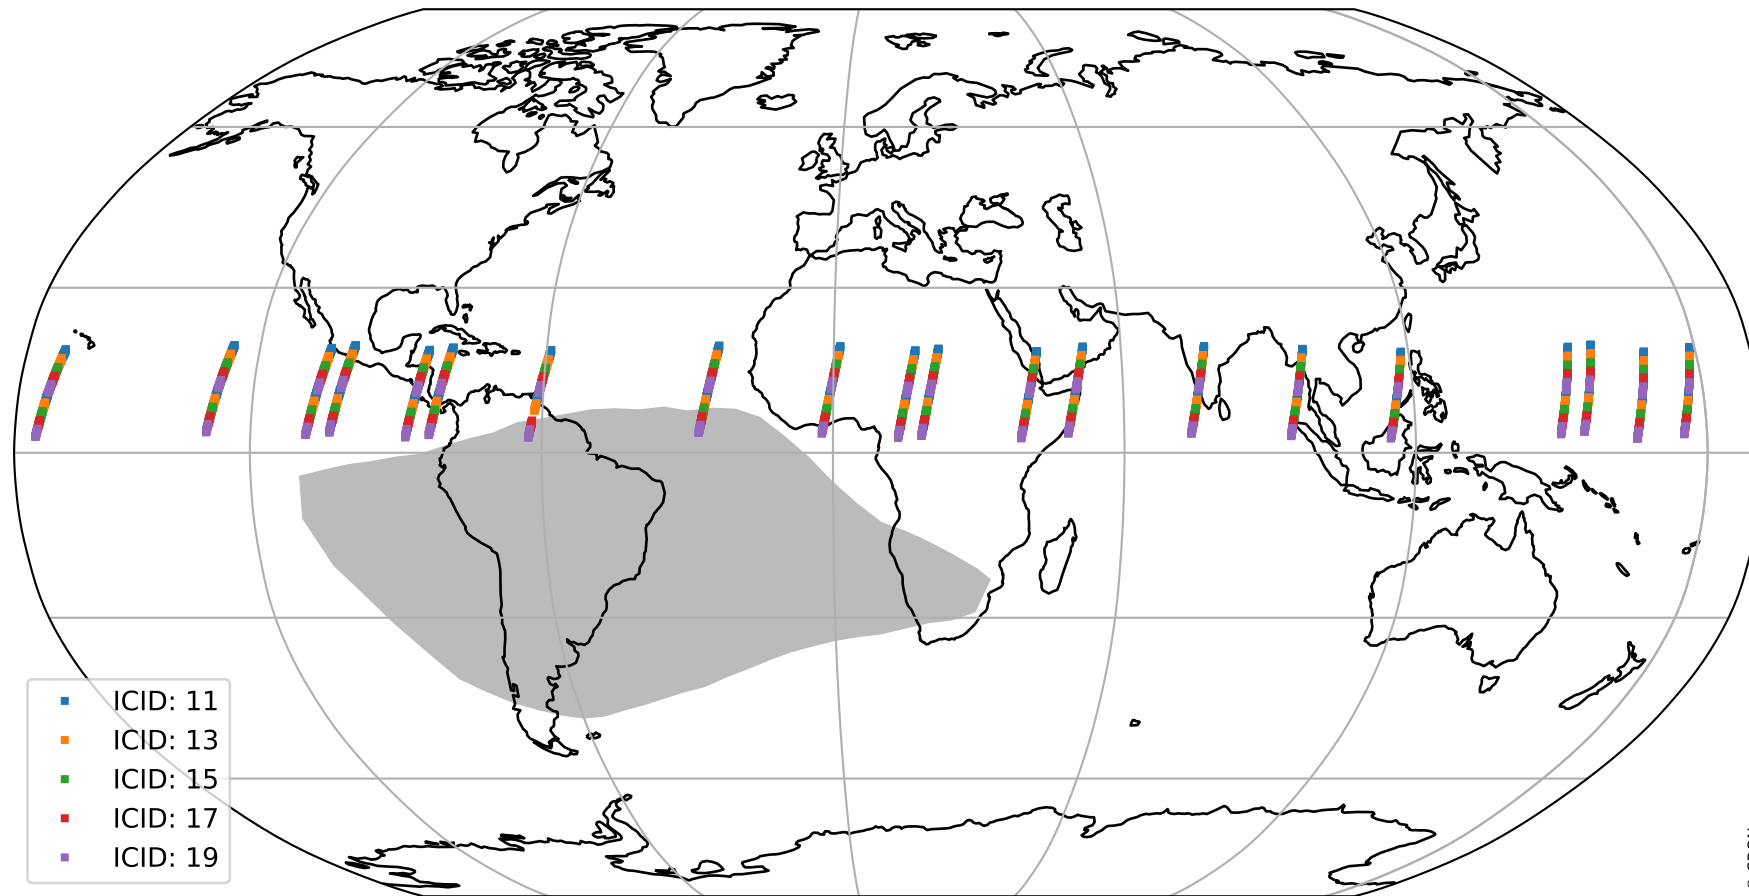

Tropomi SWIR offset (official)

orbits : 20 in [15352, 15397]
coverage : 2020-09-29 / 2020-10-02
median : 0.52505 V
spread : 0.035916 V
created : 2023-08-21T14:47:23

value detector map

Tropomi SWIR offset (official)

orbits : 20 in [15352, 15397]
coverage : 2020-09-29 / 2020-10-02
median : 25.967 μV
spread : 13.184 μV
created : 2023-08-21T14:47:24

Tropomi SWIR offset (official)

orbits : 20 in [15352, 15397]
coverage : 2020-09-29 / 2020-10-02
median : -0.96927 mV
spread : 0.37354 mV
created : 2023-08-21T14:47:24

value compared with SWIR offset CKD

Tropomi SWIR offset (official) ground-tracks of Sentinel-5P

orbits : 20 in [15352, 15397]
coverage : 2020-09-29 / 2020-10-02
created : 2023-08-21T14:47:24

Tropomi SWIR offset (official)

orbits : [2827, 15367]
coverage : 2018-04-30 / 2020-09-30
created : 2023-08-21T14:47:25

trend of detector median & temperatures