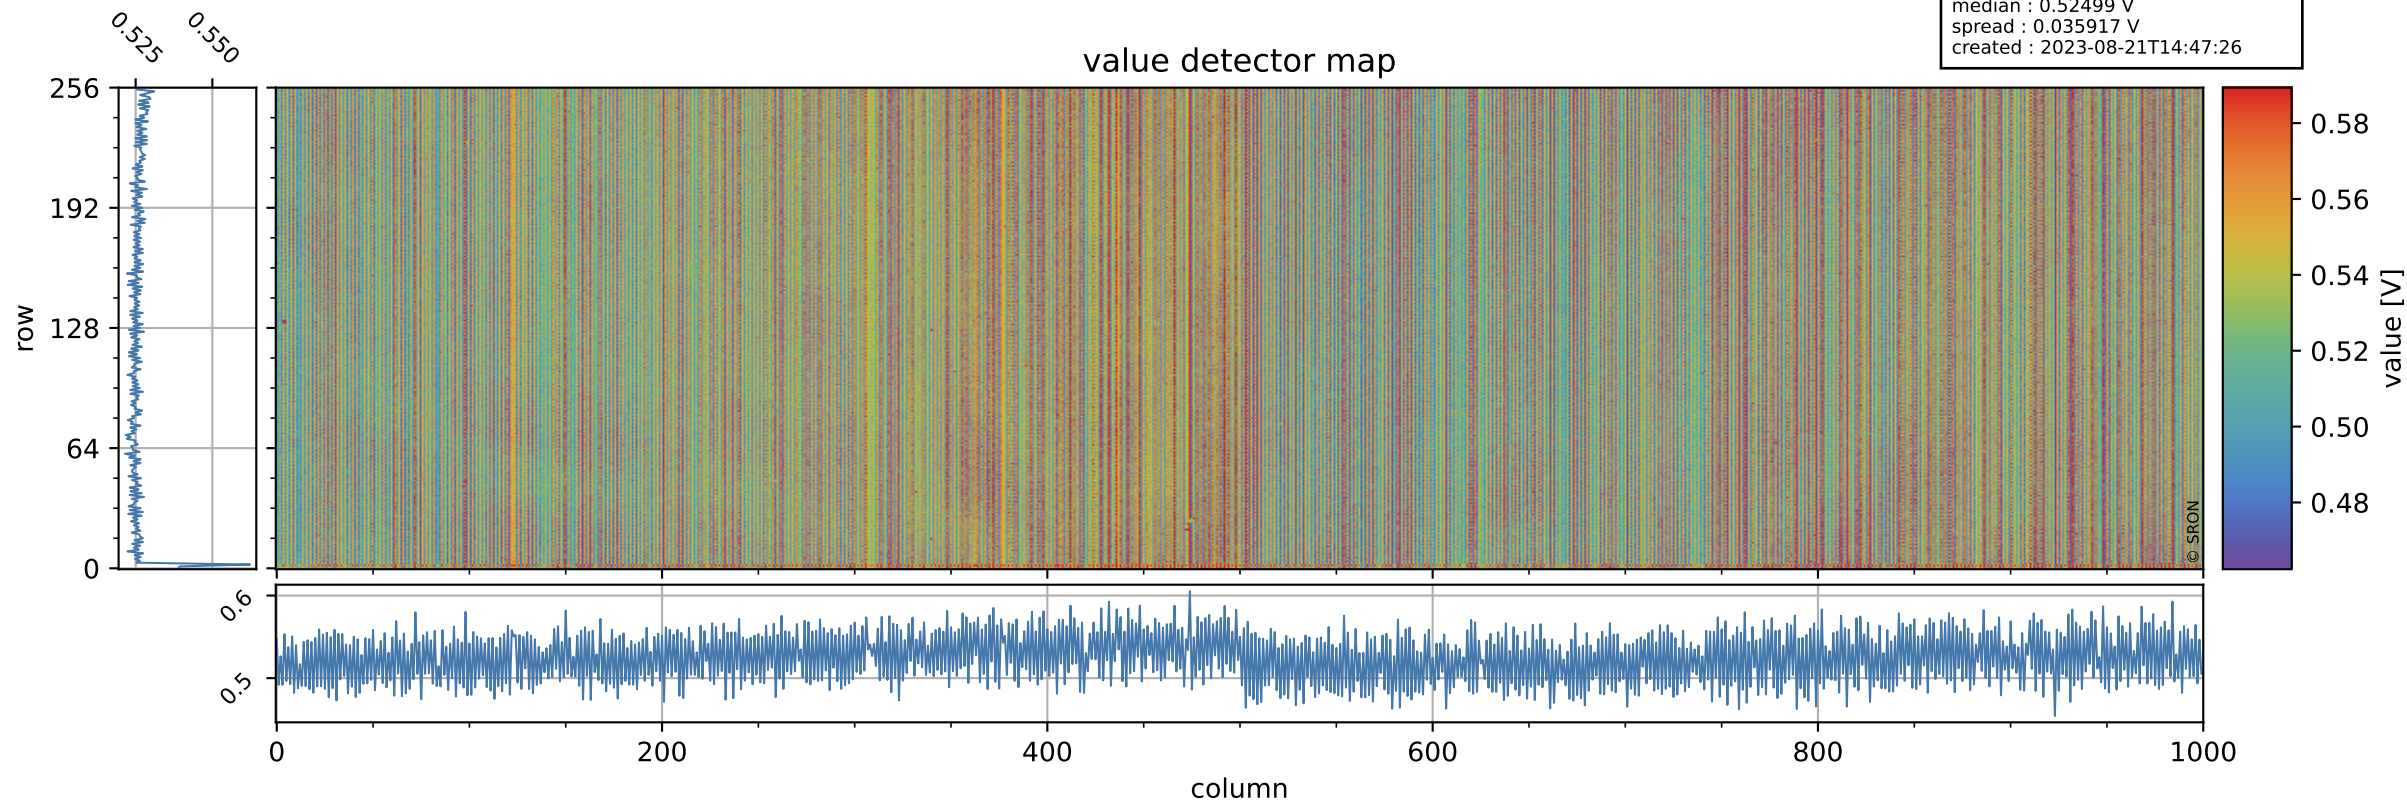

# Tropomi SWIR offset (official)

orbits : 19 in [15367, 15412]  
coverage : 2020-09-30 / 2020-10-03  
median : 0.52499 V  
spread : 0.035917 V  
created : 2023-08-21T14:47:26

## value detector map

# Tropomi SWIR offset (official)

orbits : 19 in [15367, 15412]  
coverage : 2020-09-30 / 2020-10-03  
median : 26.609  $\mu\text{V}$   
spread : 13.536  $\mu\text{V}$   
created : 2023-08-21T14:47:27

# Tropomi SWIR offset (official) ground-tracks of Sentinel-5P

orbits : 19 in [15367, 15412]  
coverage : 2020-09-30 / 2020-10-03  
created : 2023-08-21T14:47:28