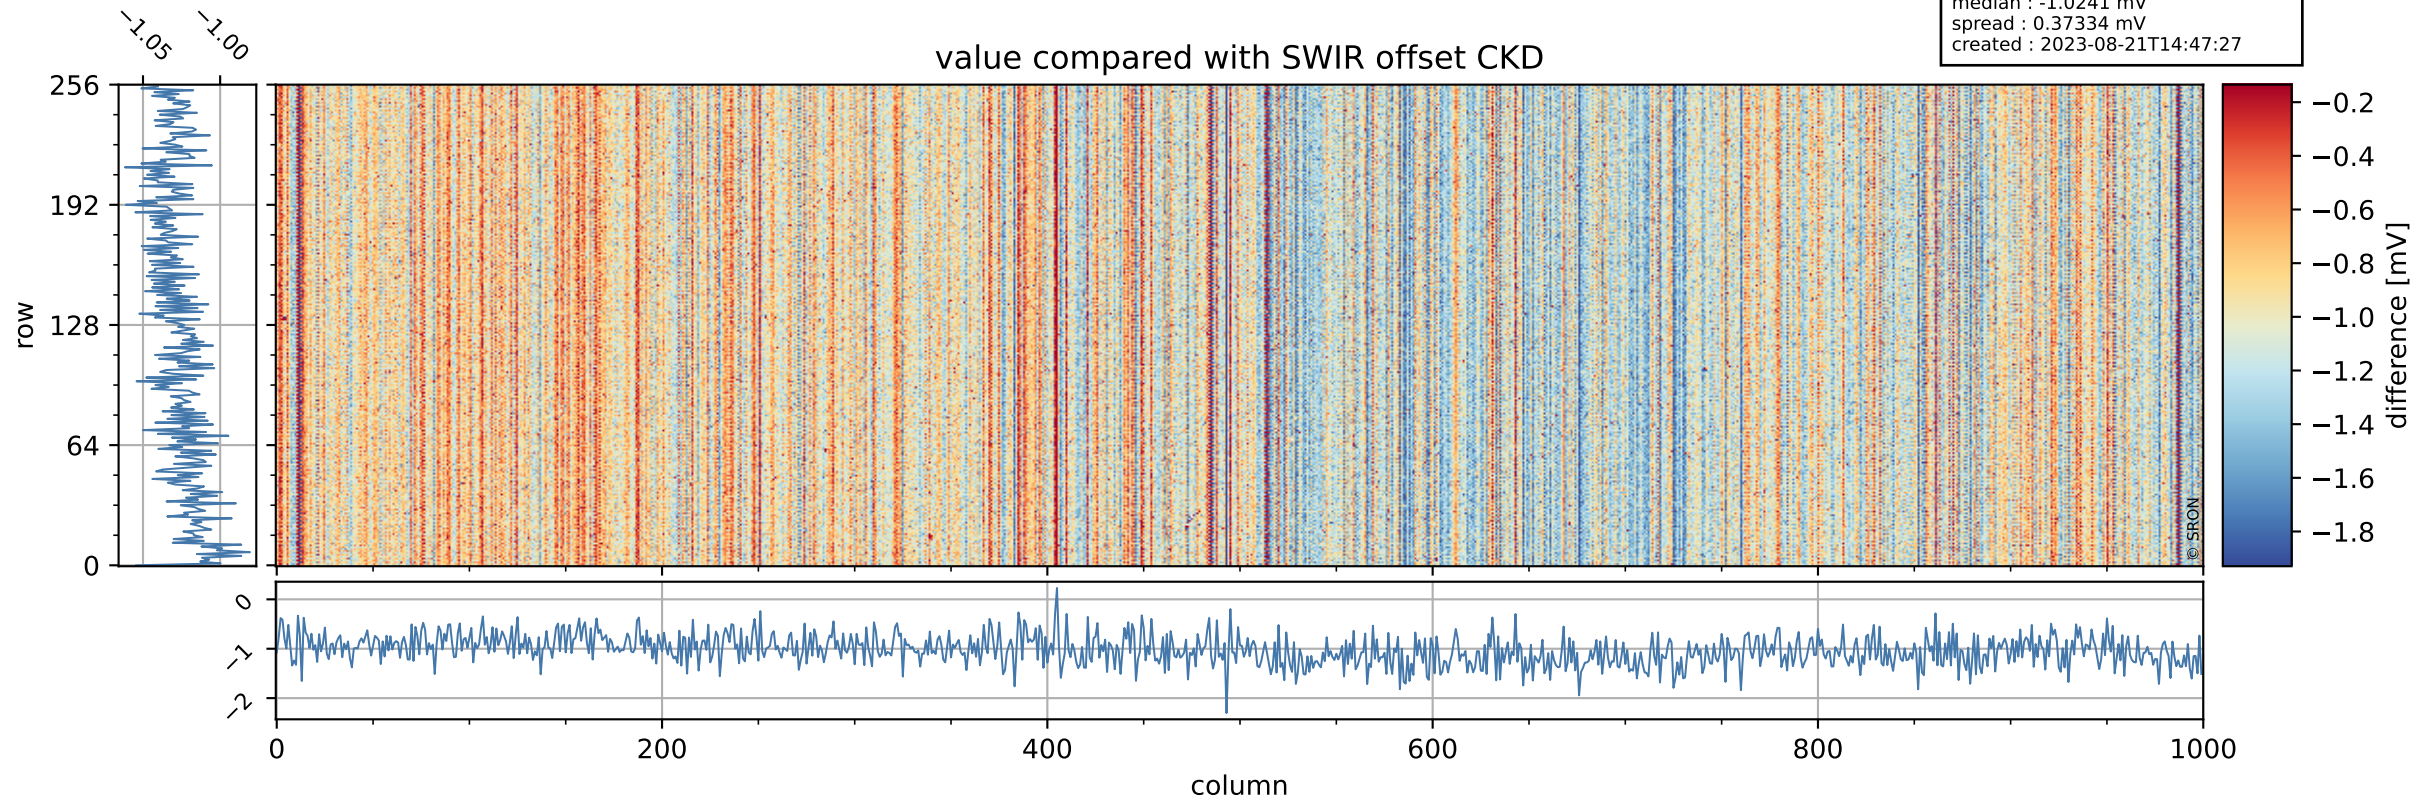

## value detector map

# Tropomi SWIR offset (official)

orbits : 19 in [15367, 15412]  
coverage : 2020-09-30 / 2020-10-03  
median : 26.609  $\mu\text{V}$   
spread : 13.536  $\mu\text{V}$   
created : 2023-08-21T14:47:27

# Tropomi SWIR offset (official)

orbits : 19 in [15367, 15412]  
coverage : 2020-09-30 / 2020-10-03  
median : -1.0241 mV  
spread : 0.37334 mV  
created : 2023-08-21T14:47:27

value compared with SWIR offset CKD

# Tropomi SWIR offset (official) ground-tracks of Sentinel-5P

orbits : 19 in [15367, 15412]  
coverage : 2020-09-30 / 2020-10-03  
created : 2023-08-21T14:47:28