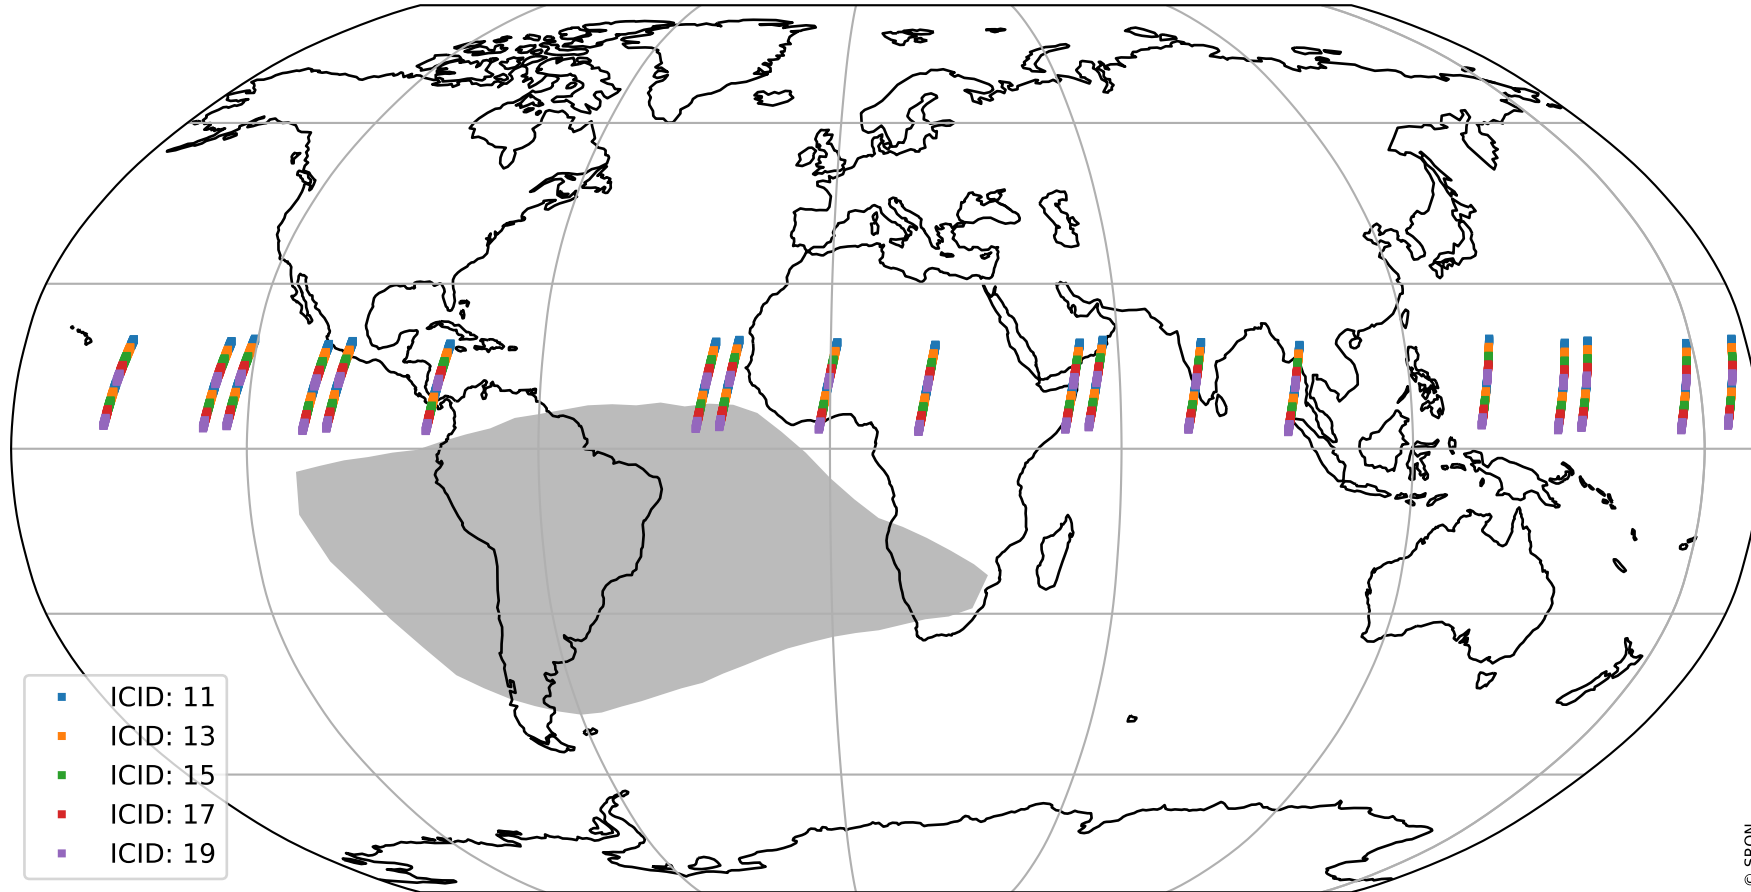

# Tropomi SWIR offset (official)

orbits : 19 in [15367, 15412]  
coverage : 2020-09-30 / 2020-10-03  
median : 26.609  $\mu\text{V}$   
spread : 13.536  $\mu\text{V}$   
created : 2023-08-21T14:47:27

# Tropomi SWIR offset (official)

orbits : 19 in [15367, 15412]  
coverage : 2020-09-30 / 2020-10-03  
median : -1.0241 mV  
spread : 0.37334 mV  
created : 2023-08-21T14:47:27

value compared with SWIR offset CKD

# Tropomi SWIR offset (official) ground-tracks of Sentinel-5P

orbits : 19 in [15367, 15412]  
coverage : 2020-09-30 / 2020-10-03  
created : 2023-08-21T14:47:28

# Tropomi SWIR offset (official)

orbits : [2827, 15367]  
coverage : 2018-04-30 / 2020-09-30  
created : 2023-08-21T14:47:29