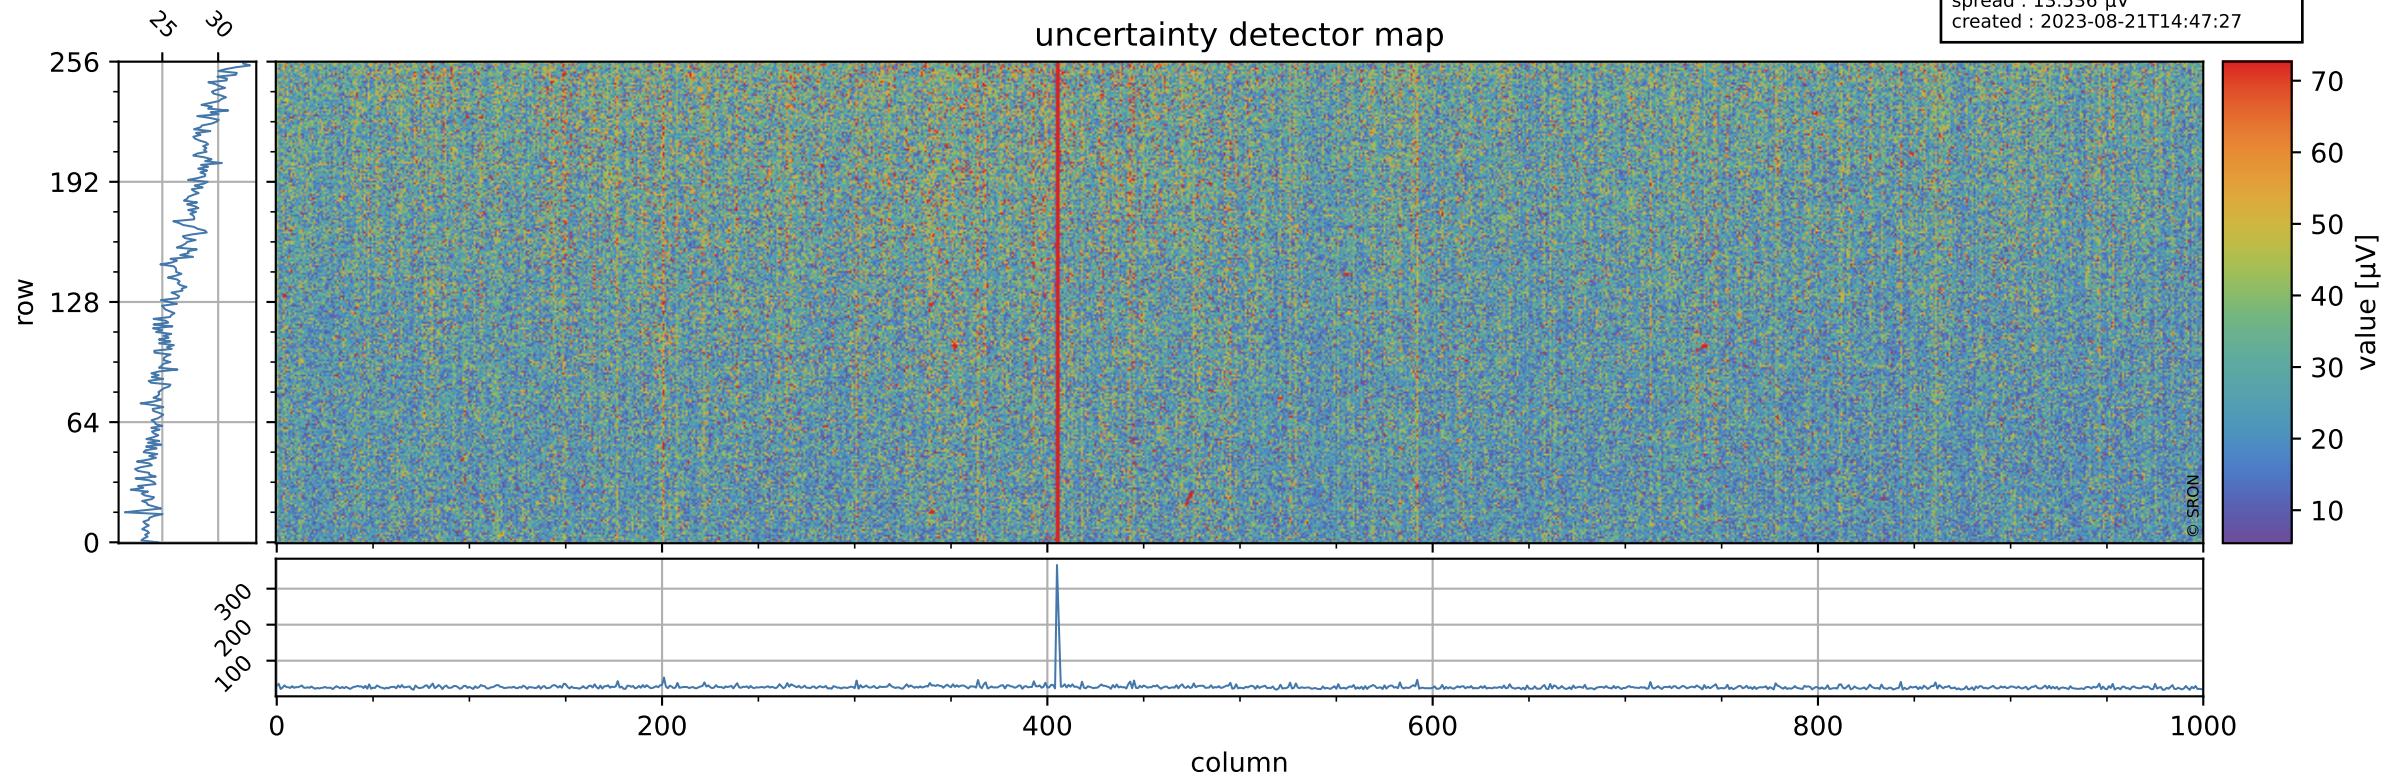

# Tropomi SWIR offset (official)

orbits : 19 in [15367, 15412]  
coverage : 2020-09-30 / 2020-10-03  
median : 0.52499 V  
spread : 0.035917 V  
created : 2023-08-21T14:47:26

## value detector map

# Tropomi SWIR offset (official)

orbits : 19 in [15367, 15412]  
coverage : 2020-09-30 / 2020-10-03  
median : 26.609  $\mu\text{V}$   
spread : 13.536  $\mu\text{V}$   
created : 2023-08-21T14:47:27

# Tropomi SWIR offset (official) ground-tracks of Sentinel-5P

orbits : 19 in [15367, 15412]  
coverage : 2020-09-30 / 2020-10-03  
created : 2023-08-21T14:47:28