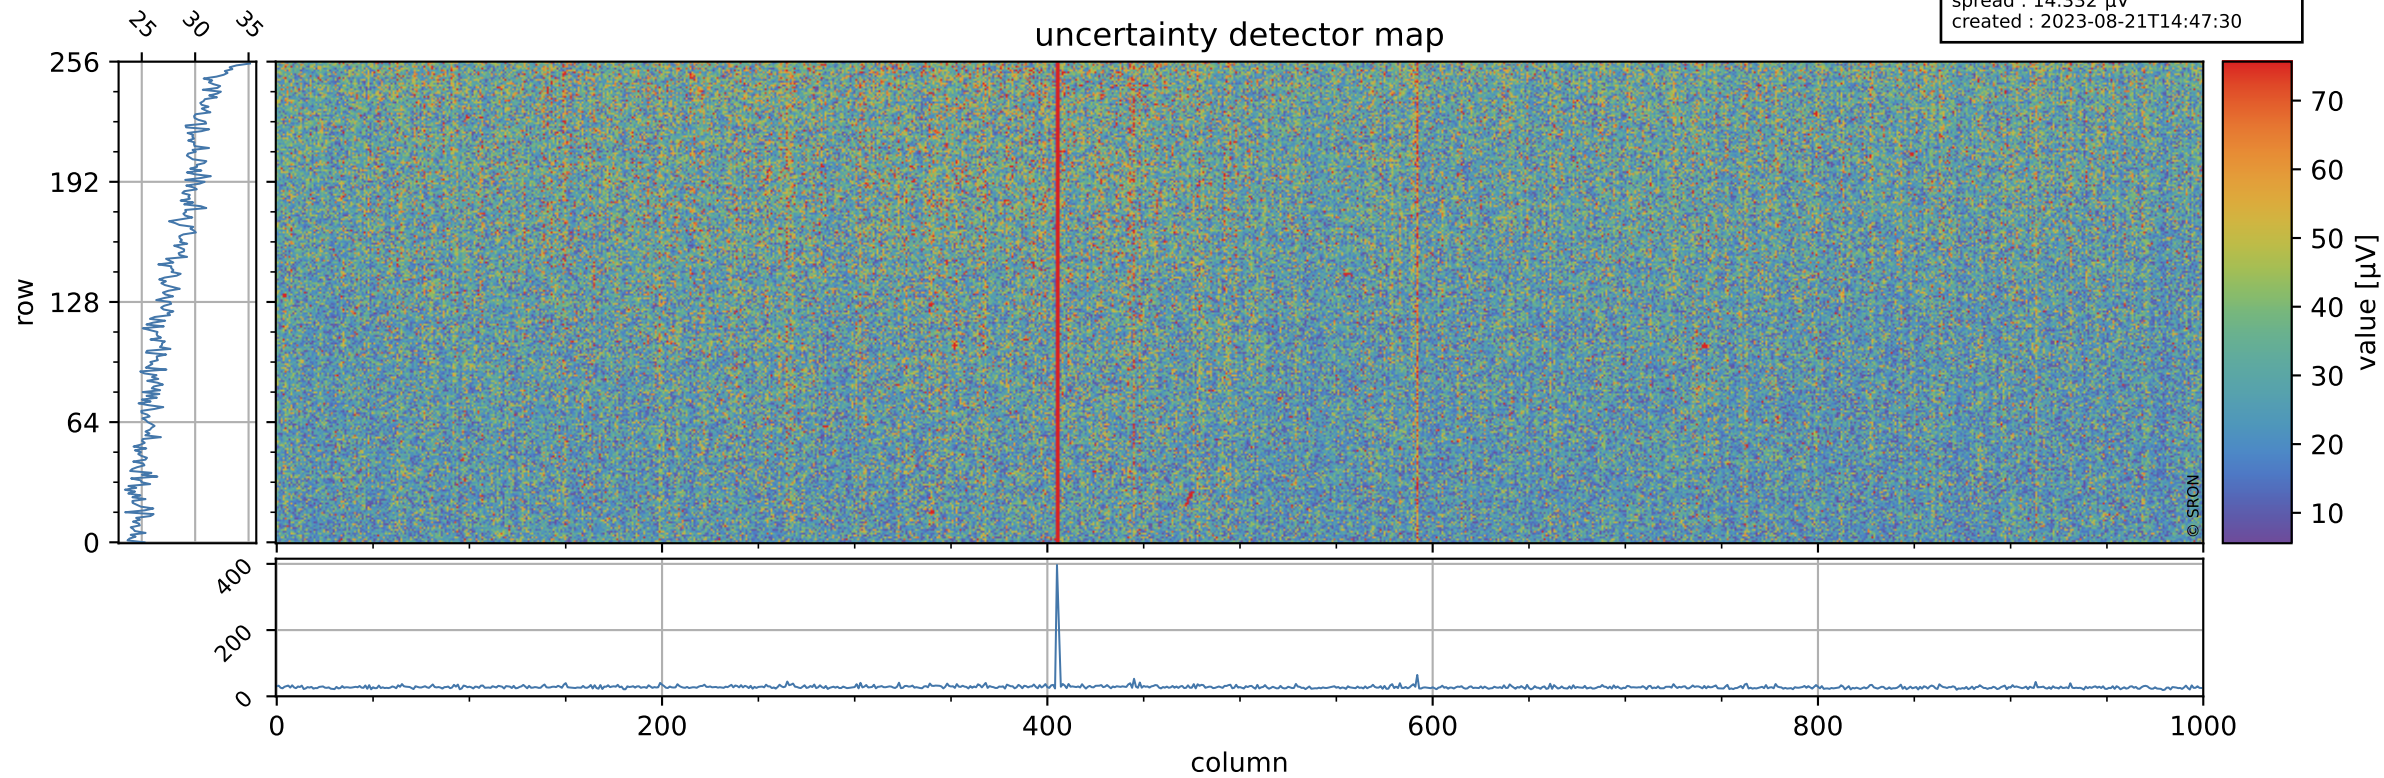

# Tropomi SWIR offset (official)

orbits : 20 in [15382, 15427]  
coverage : 2020-10-01 / 2020-10-04  
median : 0.52592 V  
spread : 0.035916 V  
created : 2023-08-21T14:47:30

## value detector map

# Tropomi SWIR offset (official)

orbits : 20 in [15382, 15427]  
coverage : 2020-10-01 / 2020-10-04  
median : 27.972  $\mu\text{V}$   
spread : 14.332  $\mu\text{V}$   
created : 2023-08-21T14:47:30

# Tropomi SWIR offset (official) ground-tracks of Sentinel-5P

orbits : 20 in [15382, 15427]  
coverage : 2020-10-01 / 2020-10-04  
created : 2023-08-21T14:47:31