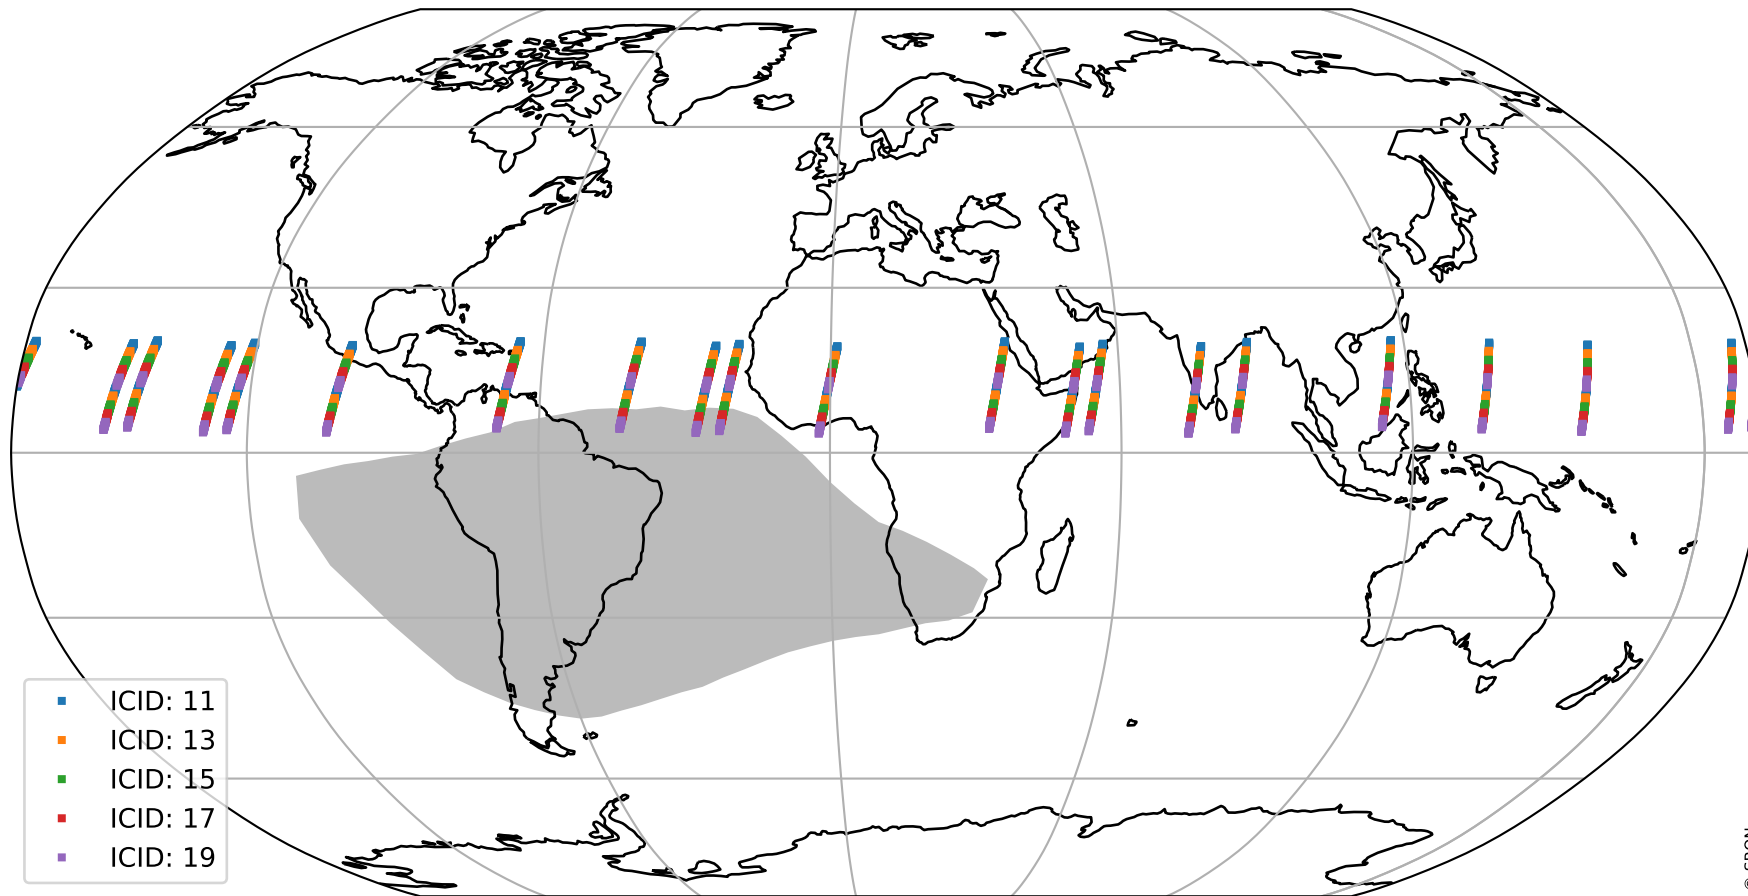

# Tropomi SWIR offset (official)

orbits : 20 in [15382, 15427]  
coverage : 2020-10-01 / 2020-10-04  
median : 27.972  $\mu\text{V}$   
spread : 14.332  $\mu\text{V}$   
created : 2023-08-21T14:47:30

# Tropomi SWIR offset (official)

orbits : 20 in [15382, 15427]  
coverage : 2020-10-01 / 2020-10-04  
median : -0.094151 mV  
spread : 0.37643 mV  
created : 2023-08-21T14:47:30

value compared with SWIR offset CKD

# Tropomi SWIR offset (official) ground-tracks of Sentinel-5P

orbits : 20 in [15382, 15427]  
coverage : 2020-10-01 / 2020-10-04  
created : 2023-08-21T14:47:31

# Tropomi SWIR offset (official)

orbits : [2827, 15427]  
coverage : 2018-04-30 / 2020-10-04  
created : 2023-08-21T14:47:31