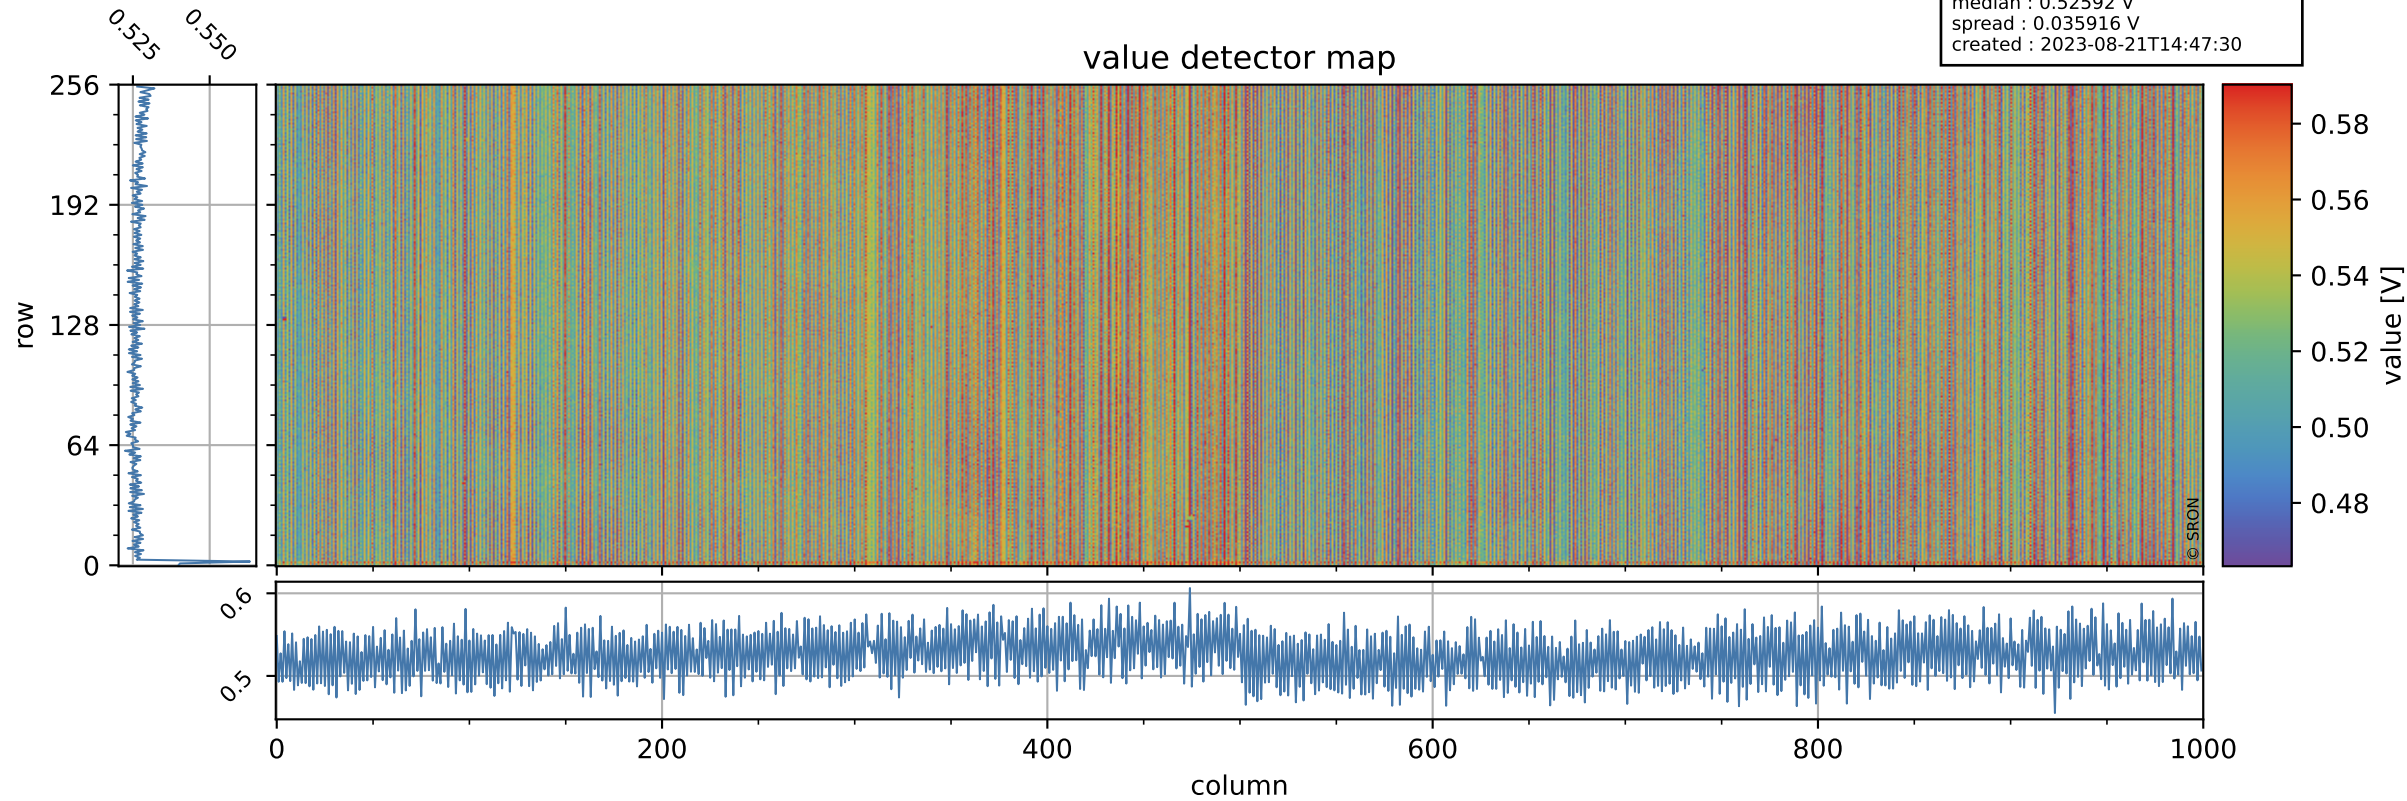

# Tropomi SWIR offset (official)

orbits : 20 in [15382, 15427]  
coverage : 2020-10-01 / 2020-10-04  
median : 0.52592 V  
spread : 0.035916 V  
created : 2023-08-21T14:47:30

## value detector map

# Tropomi SWIR offset (official)

orbits : 20 in [15382, 15427]  
coverage : 2020-10-01 / 2020-10-04  
median : 27.972  $\mu\text{V}$   
spread : 14.332  $\mu\text{V}$   
created : 2023-08-21T14:47:30

# Tropomi SWIR offset (official) ground-tracks of Sentinel-5P

orbits : 20 in [15382, 15427]  
coverage : 2020-10-01 / 2020-10-04  
created : 2023-08-21T14:47:31