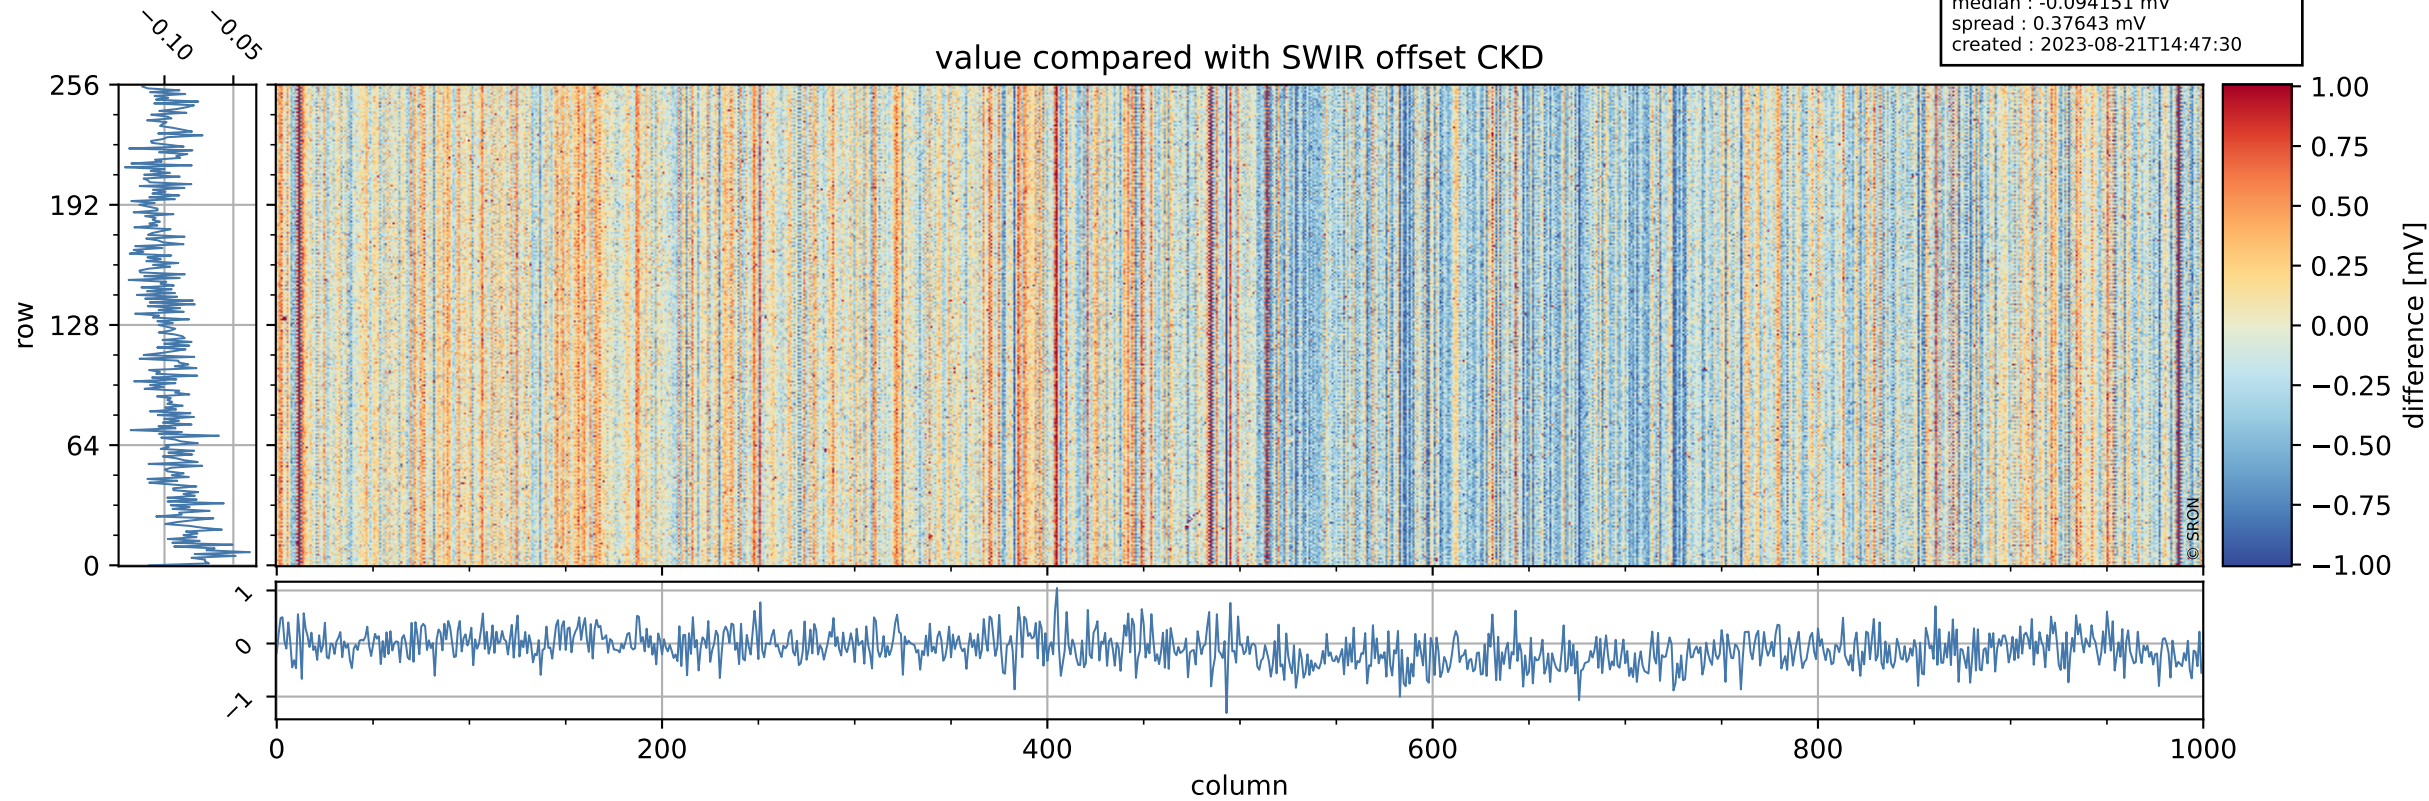

## value detector map

# Tropomi SWIR offset (official)

orbits : 20 in [15382, 15427]  
coverage : 2020-10-01 / 2020-10-04  
median : 27.972  $\mu\text{V}$   
spread : 14.332  $\mu\text{V}$   
created : 2023-08-21T14:47:30

# Tropomi SWIR offset (official)

orbits : 20 in [15382, 15427]  
coverage : 2020-10-01 / 2020-10-04  
median : -0.094151 mV  
spread : 0.37643 mV  
created : 2023-08-21T14:47:30

value compared with SWIR offset CKD

# Tropomi SWIR offset (official) ground-tracks of Sentinel-5P

orbits : 20 in [15382, 15427]  
coverage : 2020-10-01 / 2020-10-04  
created : 2023-08-21T14:47:31