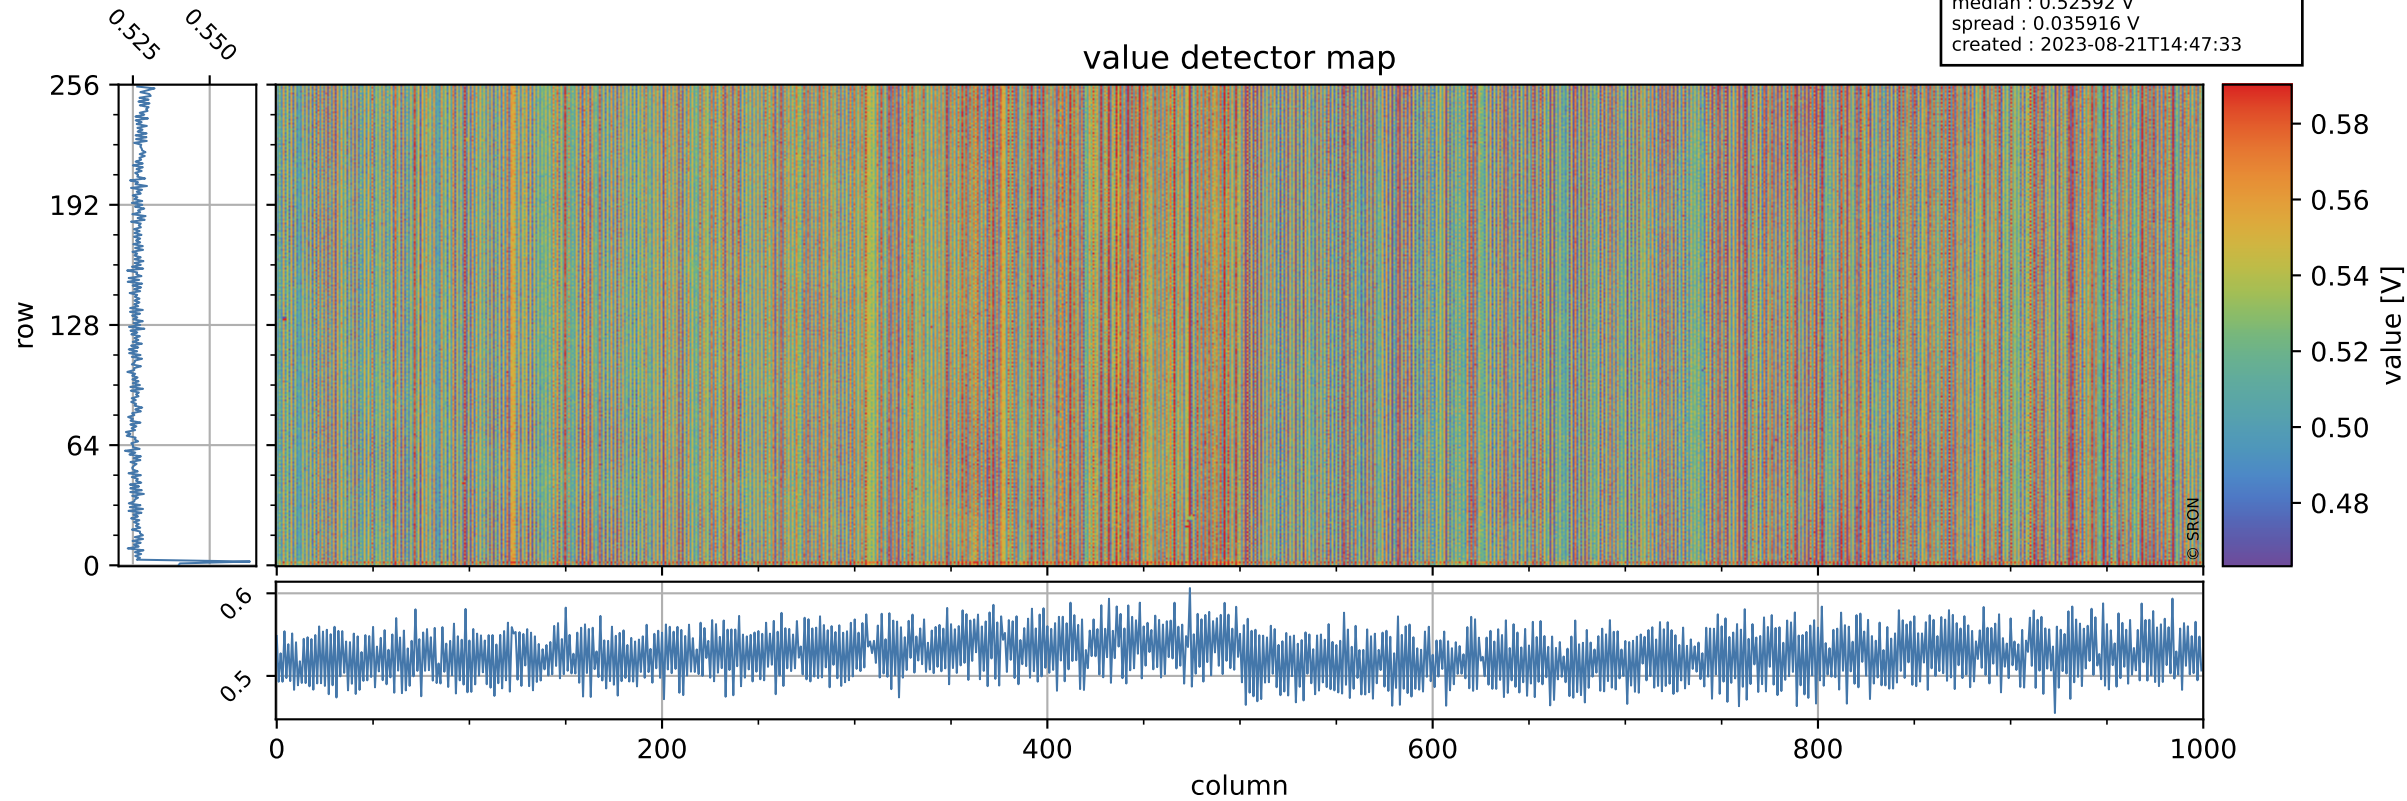

# Tropomi SWIR offset (official)

orbits : 19 in [15397, 15442]  
coverage : 2020-10-02 / 2020-10-05  
median : 0.52592 V  
spread : 0.035916 V  
created : 2023-08-21T14:47:33

## value detector map

# Tropomi SWIR offset (official)

orbits : 19 in [15397, 15442]  
coverage : 2020-10-02 / 2020-10-05  
median : 28.171  $\mu\text{V}$   
spread : 14.396  $\mu\text{V}$   
created : 2023-08-21T14:47:33

# Tropomi SWIR offset (official) ground-tracks of Sentinel-5P

orbits : 19 in [15397, 15442]  
coverage : 2020-10-02 / 2020-10-05  
created : 2023-08-21T14:47:34