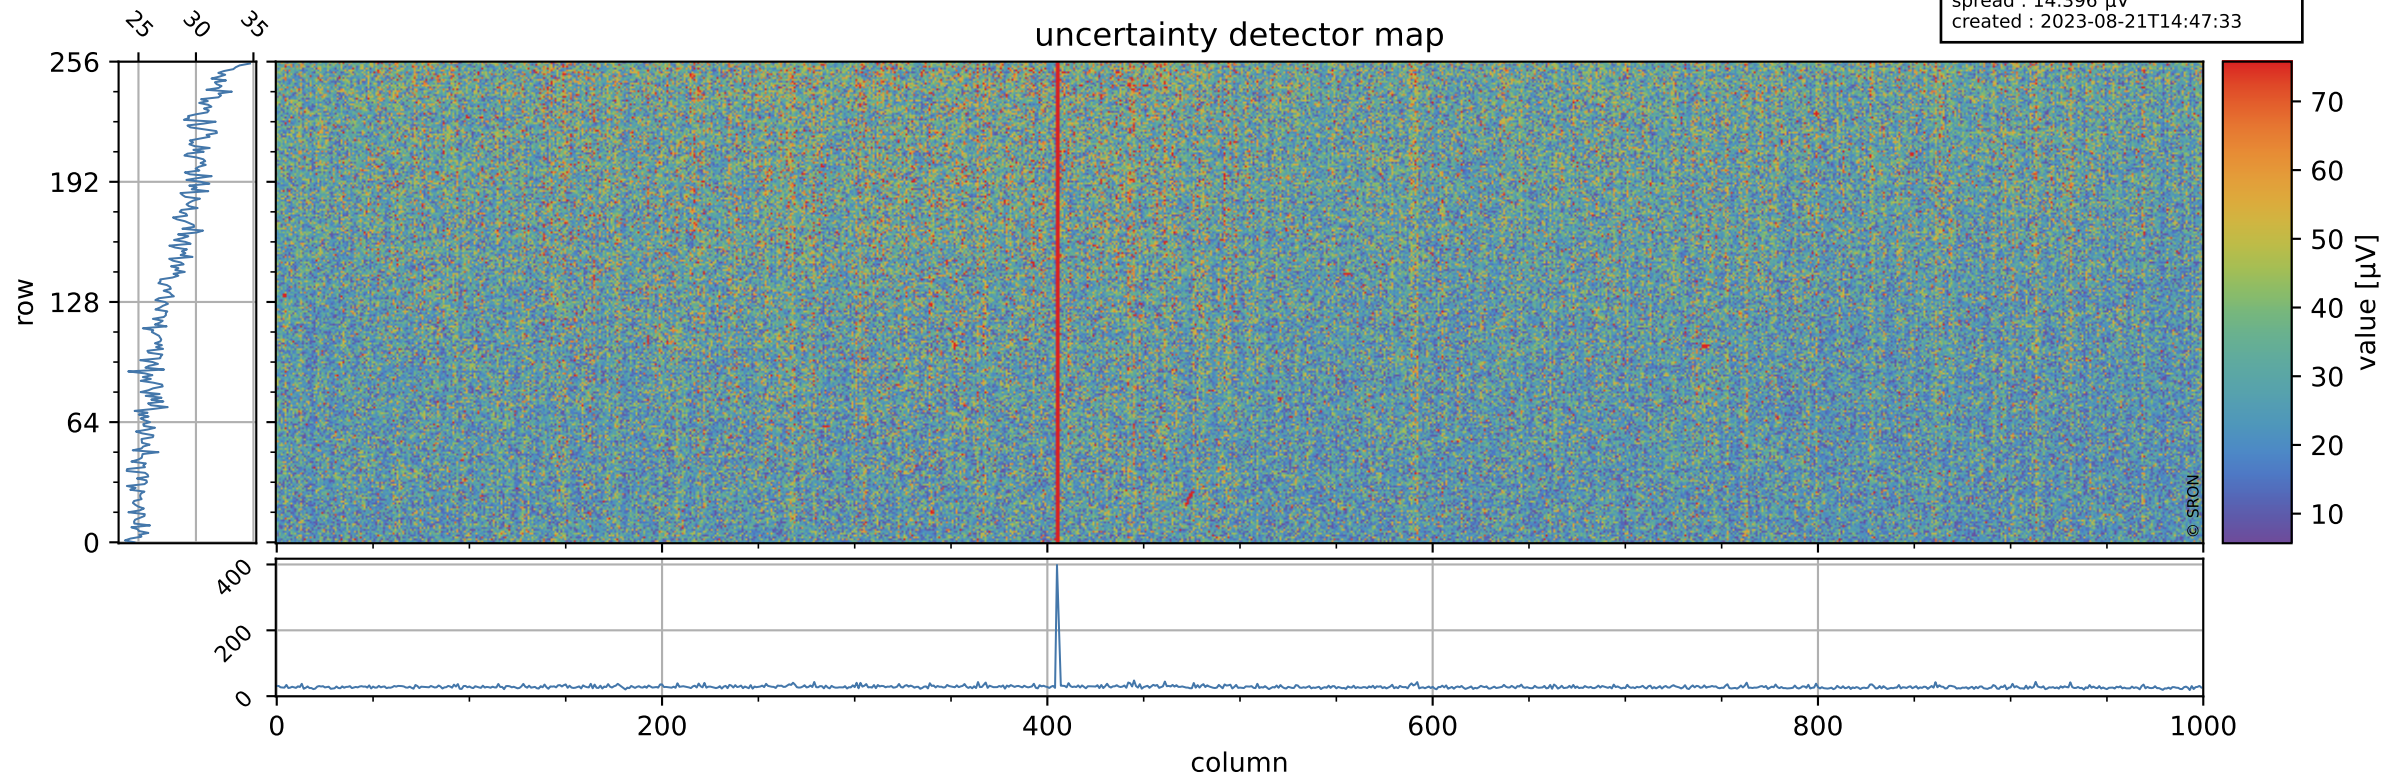

# Tropomi SWIR offset (official)

orbits : 19 in [15397, 15442]  
coverage : 2020-10-02 / 2020-10-05  
median : 0.52592 V  
spread : 0.035916 V  
created : 2023-08-21T14:47:33

## value detector map

# Tropomi SWIR offset (official)

orbits : 19 in [15397, 15442]  
coverage : 2020-10-02 / 2020-10-05  
median : 28.171  $\mu\text{V}$   
spread : 14.396  $\mu\text{V}$   
created : 2023-08-21T14:47:33

# Tropomi SWIR offset (official) ground-tracks of Sentinel-5P

orbits : 19 in [15397, 15442]  
coverage : 2020-10-02 / 2020-10-05  
created : 2023-08-21T14:47:34