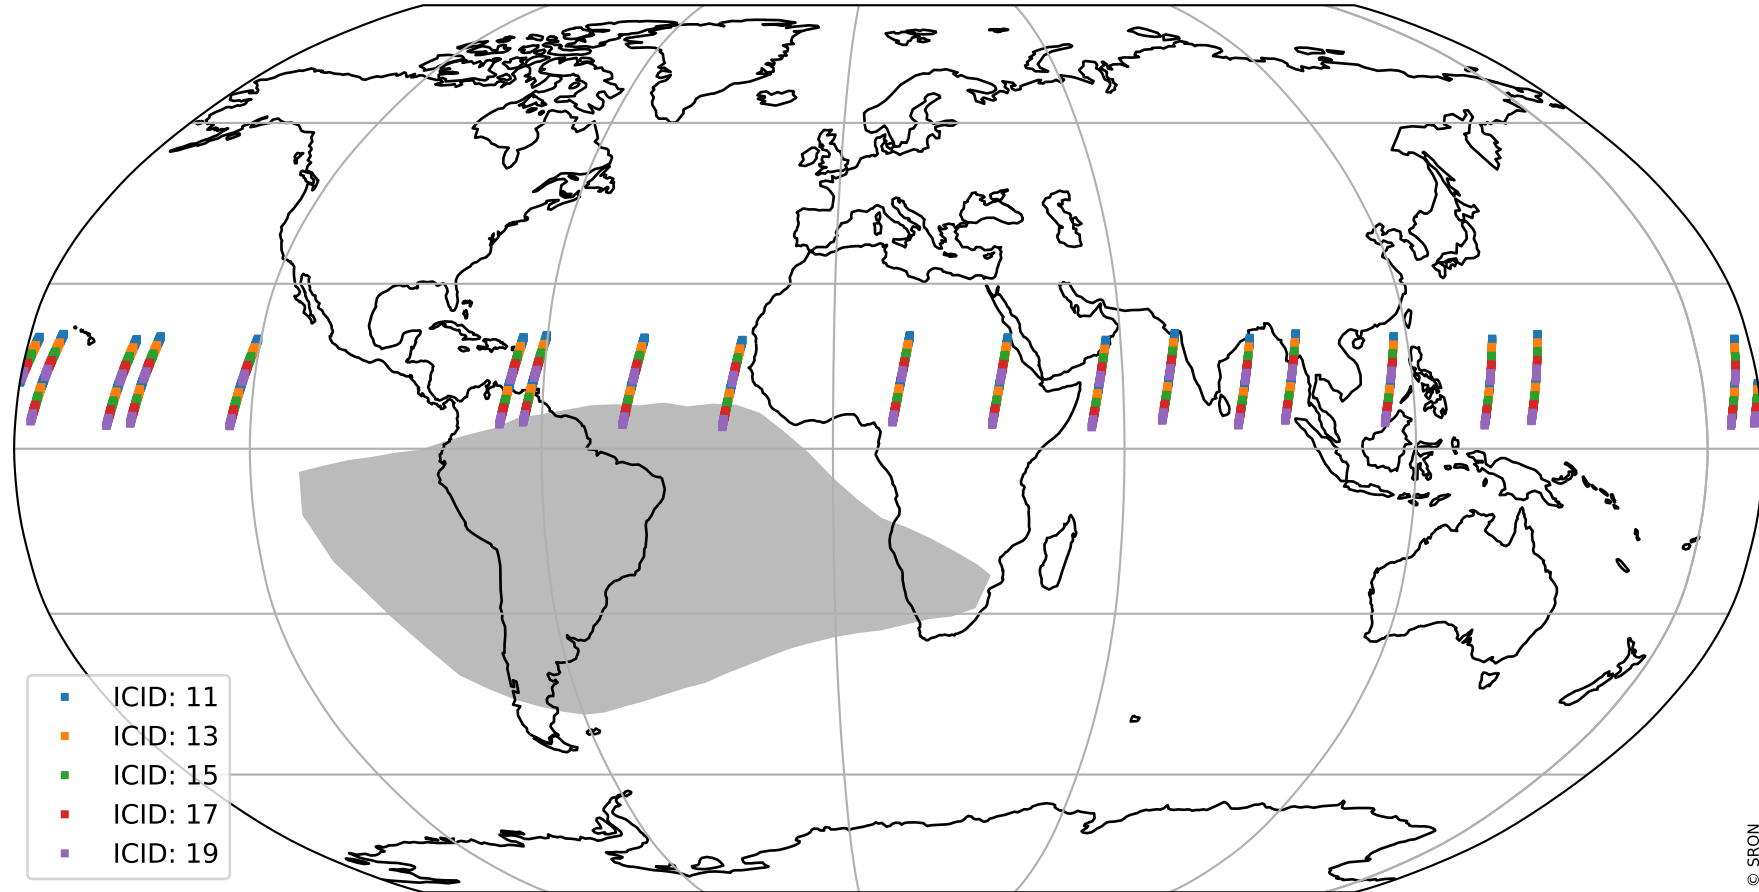

# Tropomi SWIR offset (official)

orbits : 19 in [15397, 15442]  
coverage : 2020-10-02 / 2020-10-05  
median : 28.171  $\mu\text{V}$   
spread : 14.396  $\mu\text{V}$   
created : 2023-08-21T14:47:33

# Tropomi SWIR offset (official)

orbits : 19 in [15397, 15442]  
coverage : 2020-10-02 / 2020-10-05  
median : -0.095146 mV  
spread : 0.37815 mV  
created : 2023-08-21T14:47:34

value compared with SWIR offset CKD

# Tropomi SWIR offset (official) ground-tracks of Sentinel-5P

orbits : 19 in [15397, 15442]  
coverage : 2020-10-02 / 2020-10-05  
created : 2023-08-21T14:47:34

# Tropomi SWIR offset (official)

orbits : [2827, 15442]  
coverage : 2018-04-30 / 2020-10-05  
created : 2023-08-21T14:47:34