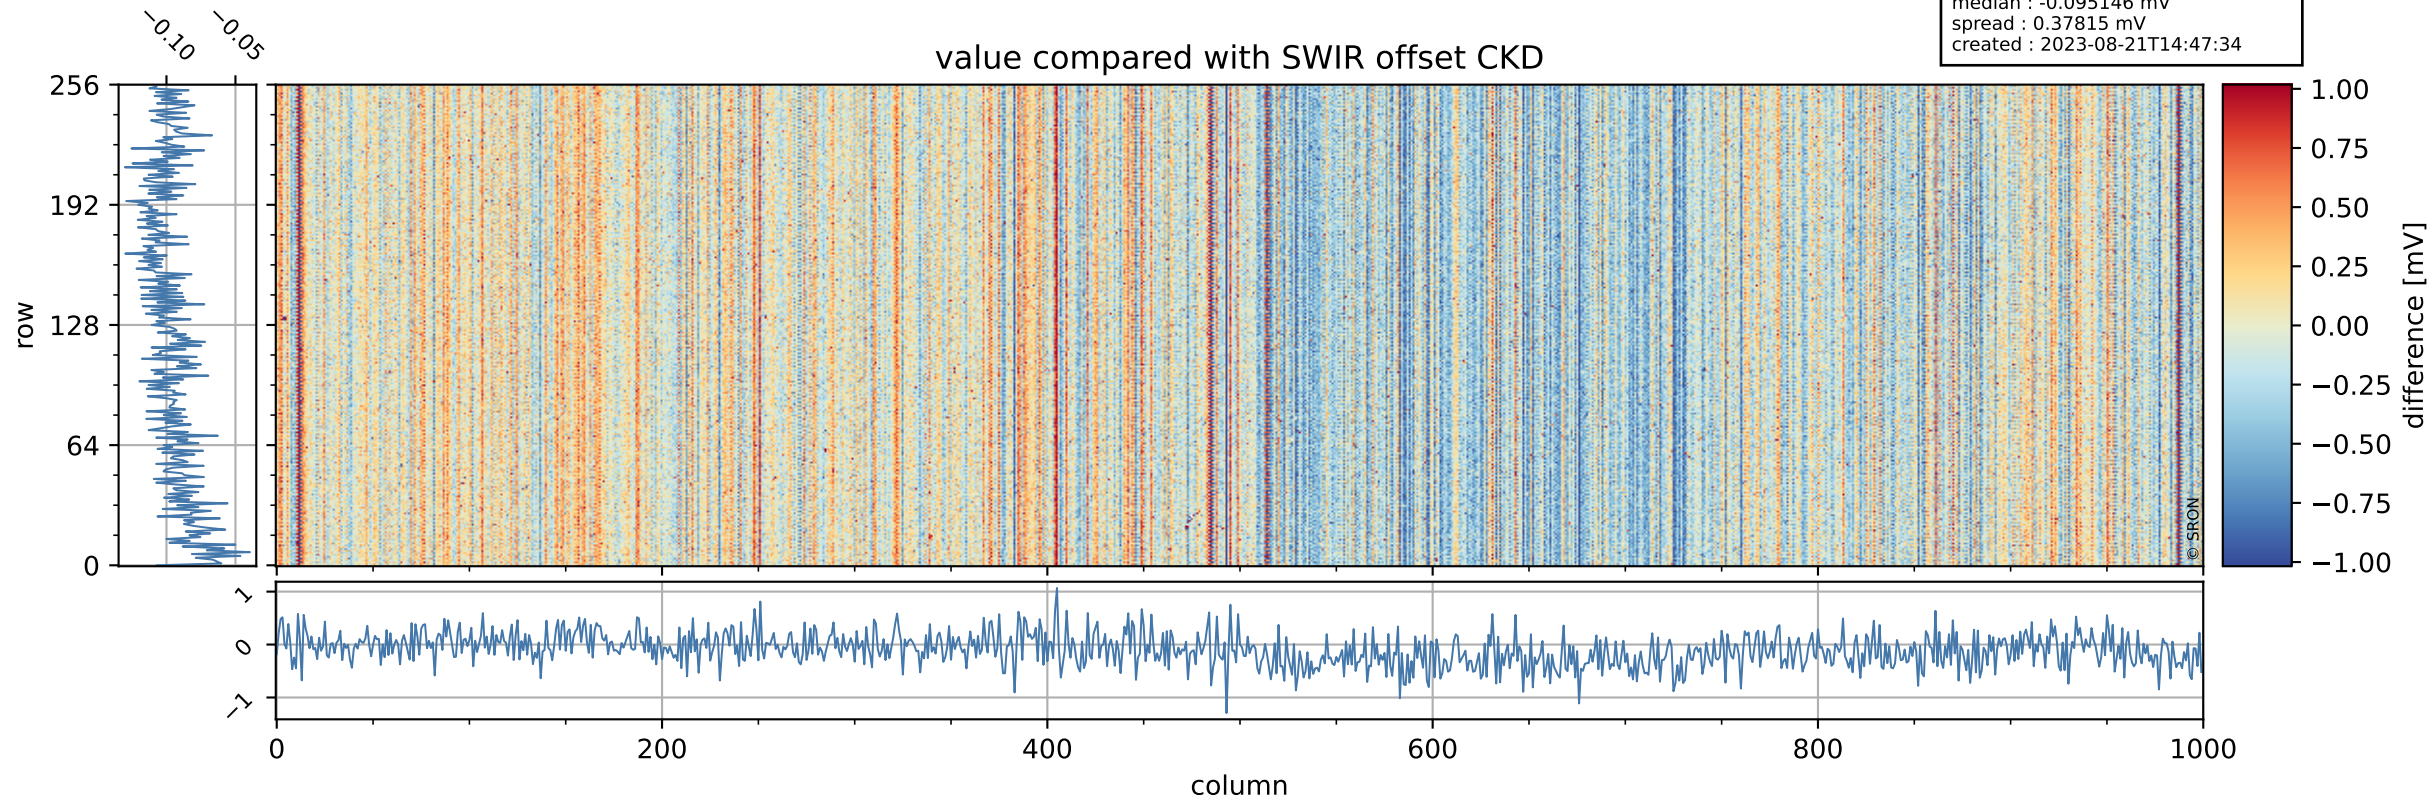

## value detector map

# Tropomi SWIR offset (official)

orbits : 19 in [15397, 15442]  
coverage : 2020-10-02 / 2020-10-05  
median : 28.171  $\mu\text{V}$   
spread : 14.396  $\mu\text{V}$   
created : 2023-08-21T14:47:33

# Tropomi SWIR offset (official)

orbits : 19 in [15397, 15442]  
coverage : 2020-10-02 / 2020-10-05  
median : -0.095146 mV  
spread : 0.37815 mV  
created : 2023-08-21T14:47:34

value compared with SWIR offset CKD

# Tropomi SWIR offset (official) ground-tracks of Sentinel-5P

orbits : 19 in [15397, 15442]  
coverage : 2020-10-02 / 2020-10-05  
created : 2023-08-21T14:47:34