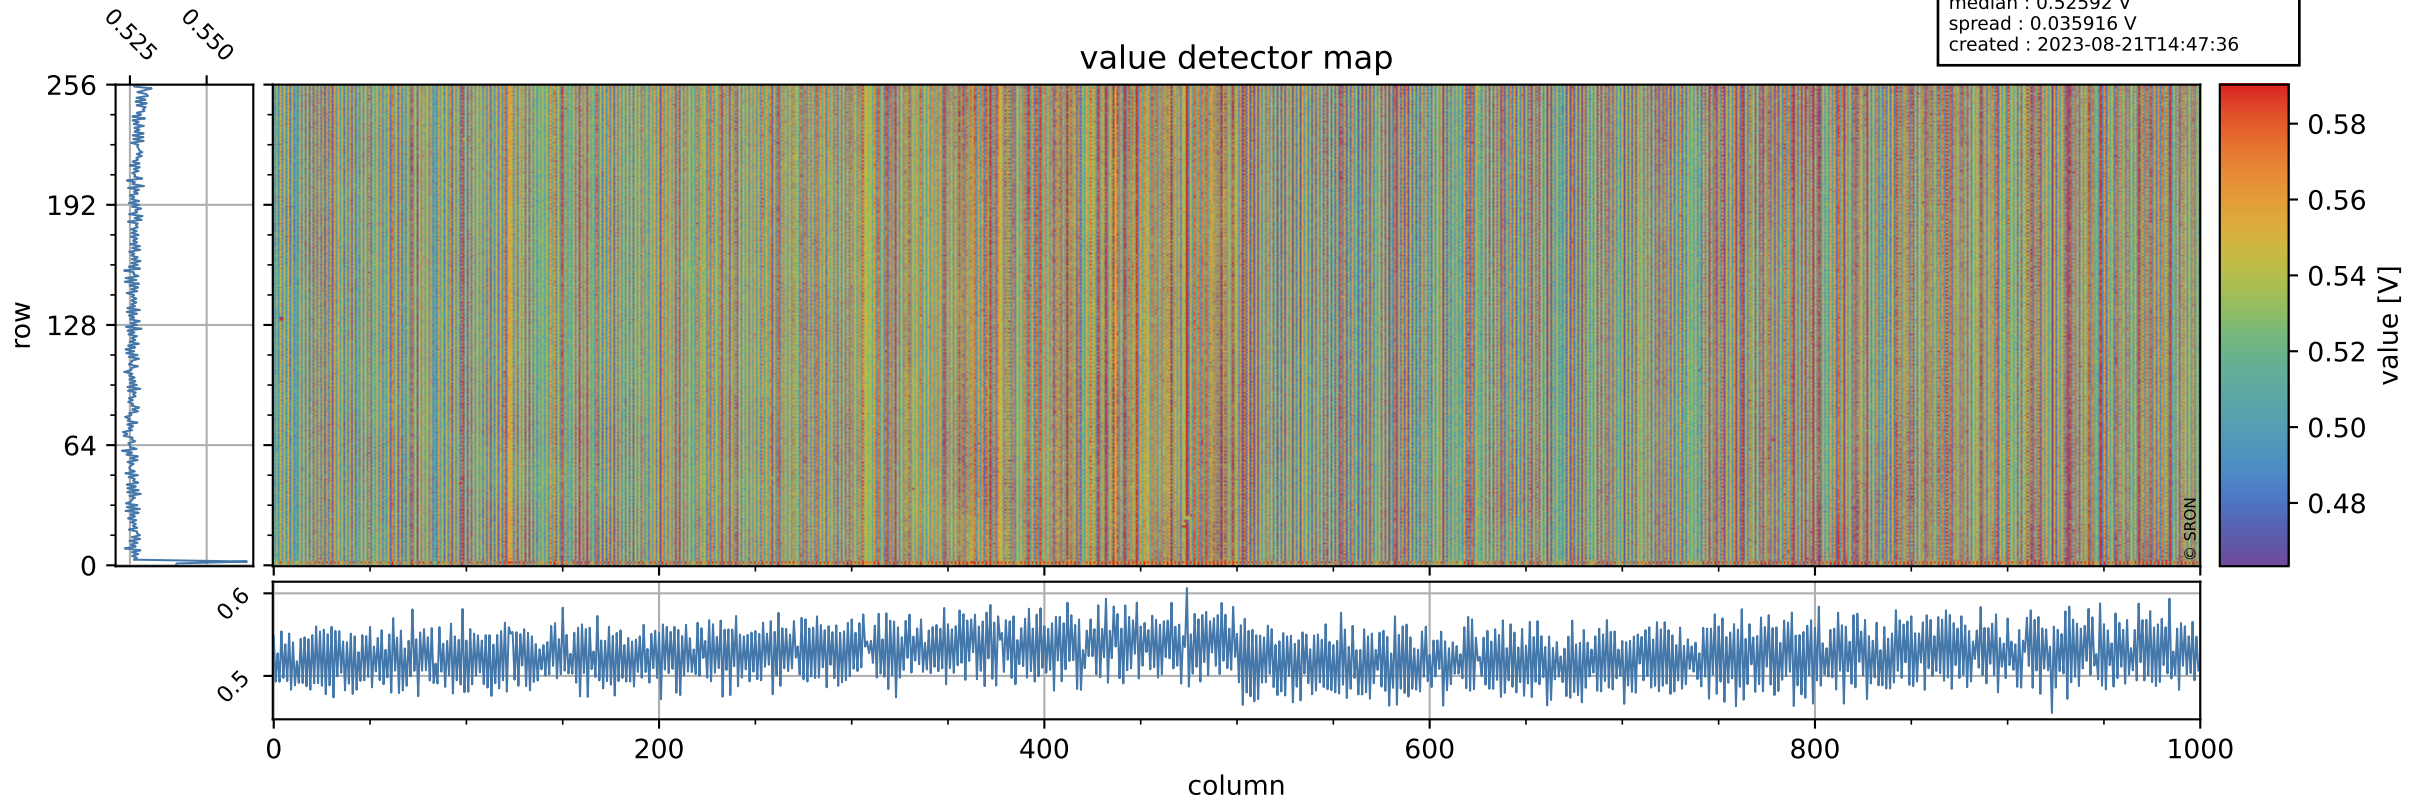

# Tropomi SWIR offset (official)

orbits : 19 in [15412, 15457]  
coverage : 2020-10-03 / 2020-10-06  
median : 0.52592 V  
spread : 0.035916 V  
created : 2023-08-21T14:47:36

## value detector map

# Tropomi SWIR offset (official)

orbits : 19 in [15412, 15457]  
coverage : 2020-10-03 / 2020-10-06  
median : 28.539  $\mu\text{V}$   
spread : 14.526  $\mu\text{V}$   
created : 2023-08-21T14:47:36

# Tropomi SWIR offset (official) ground-tracks of Sentinel-5P

orbits : 19 in [15412, 15457]  
coverage : 2020-10-03 / 2020-10-06  
created : 2023-08-21T14:47:36