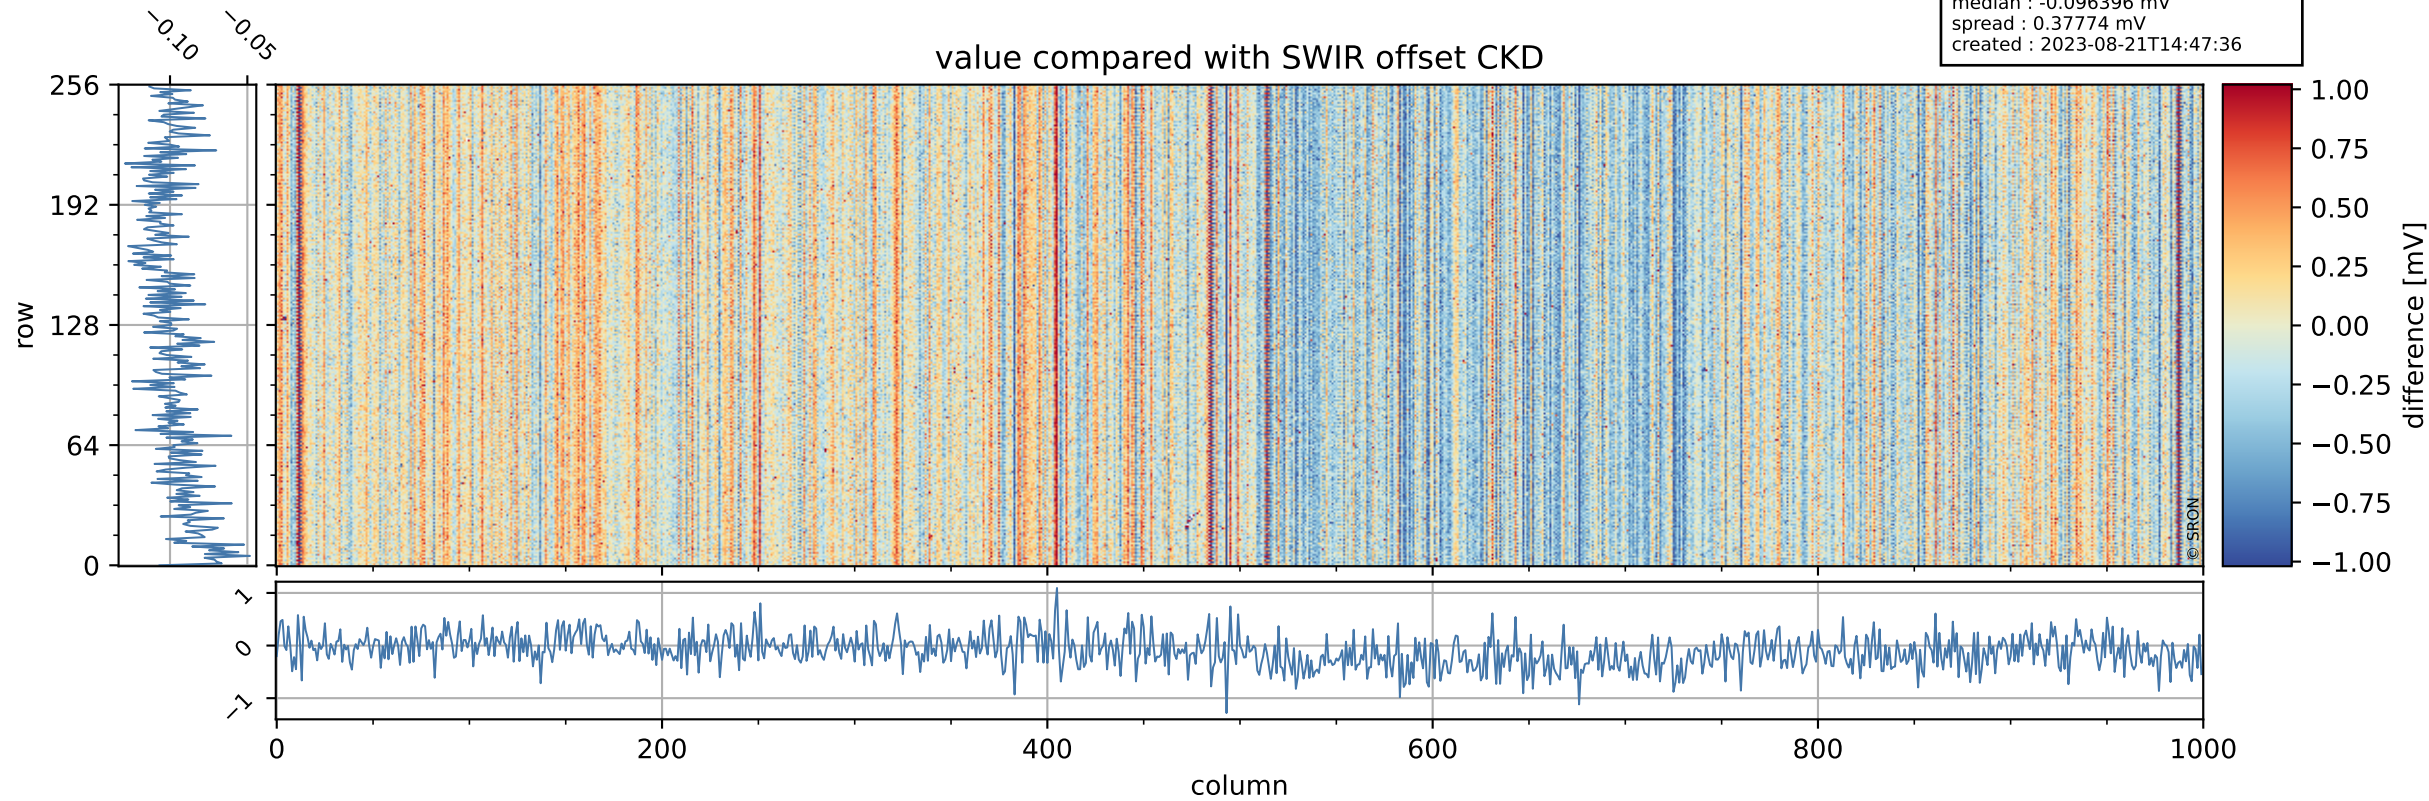

## value detector map

# Tropomi SWIR offset (official)

orbits : 19 in [15412, 15457]  
coverage : 2020-10-03 / 2020-10-06  
median : 28.539  $\mu\text{V}$   
spread : 14.526  $\mu\text{V}$   
created : 2023-08-21T14:47:36

# Tropomi SWIR offset (official)

orbits : 19 in [15412, 15457]  
coverage : 2020-10-03 / 2020-10-06  
median : -0.096396 mV  
spread : 0.37774 mV  
created : 2023-08-21T14:47:36

value compared with SWIR offset CKD

# Tropomi SWIR offset (official) ground-tracks of Sentinel-5P

orbits : 19 in [15412, 15457]  
coverage : 2020-10-03 / 2020-10-06  
created : 2023-08-21T14:47:36