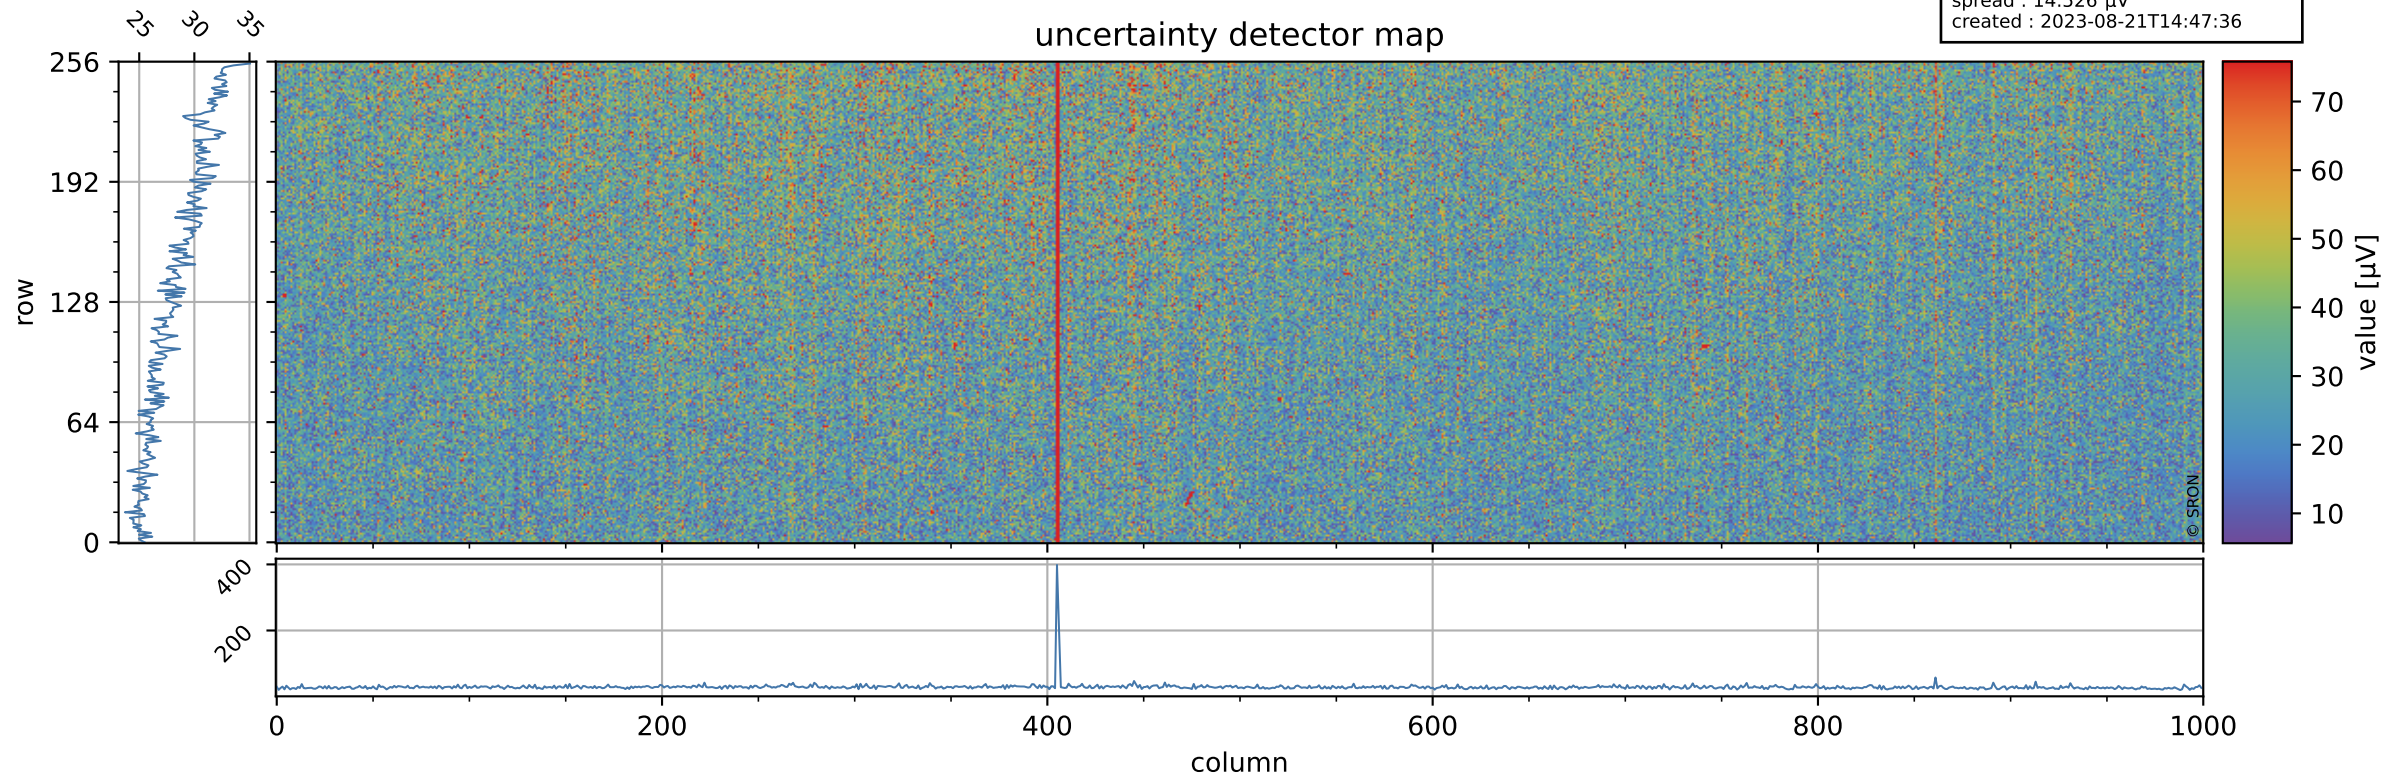

# Tropomi SWIR offset (official)

orbits : 19 in [15412, 15457]  
coverage : 2020-10-03 / 2020-10-06  
median : 0.52592 V  
spread : 0.035916 V  
created : 2023-08-21T14:47:36

## value detector map

# Tropomi SWIR offset (official)

orbits : 19 in [15412, 15457]  
coverage : 2020-10-03 / 2020-10-06  
median : 28.539  $\mu\text{V}$   
spread : 14.526  $\mu\text{V}$   
created : 2023-08-21T14:47:36

# Tropomi SWIR offset (official) ground-tracks of Sentinel-5P

orbits : 19 in [15412, 15457]  
coverage : 2020-10-03 / 2020-10-06  
created : 2023-08-21T14:47:36