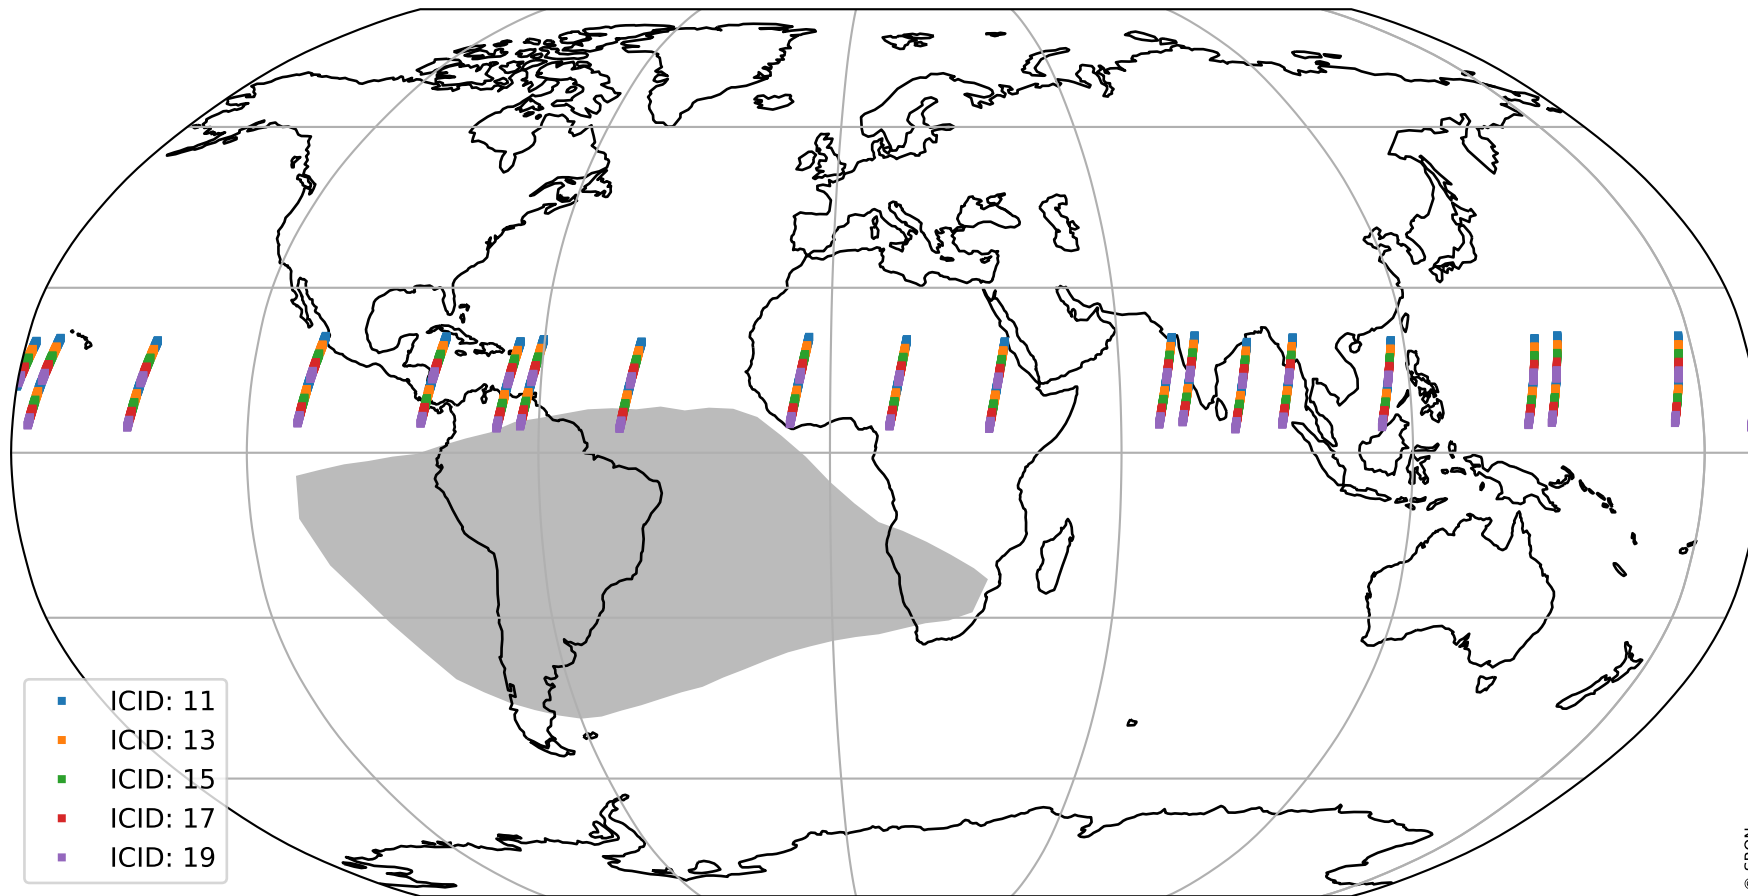

# Tropomi SWIR offset (official)

orbits : 19 in [15412, 15457]  
coverage : 2020-10-03 / 2020-10-06  
median : 28.539  $\mu\text{V}$   
spread : 14.526  $\mu\text{V}$   
created : 2023-08-21T14:47:36

# Tropomi SWIR offset (official)

orbits : 19 in [15412, 15457]  
coverage : 2020-10-03 / 2020-10-06  
median : -0.096396 mV  
spread : 0.37774 mV  
created : 2023-08-21T14:47:36

value compared with SWIR offset CKD

# Tropomi SWIR offset (official) ground-tracks of Sentinel-5P

orbits : 19 in [15412, 15457]  
coverage : 2020-10-03 / 2020-10-06  
created : 2023-08-21T14:47:36

# Tropomi SWIR offset (official)

orbits : [2827, 15457]  
coverage : 2018-04-30 / 2020-10-06  
created : 2023-08-21T14:47:37