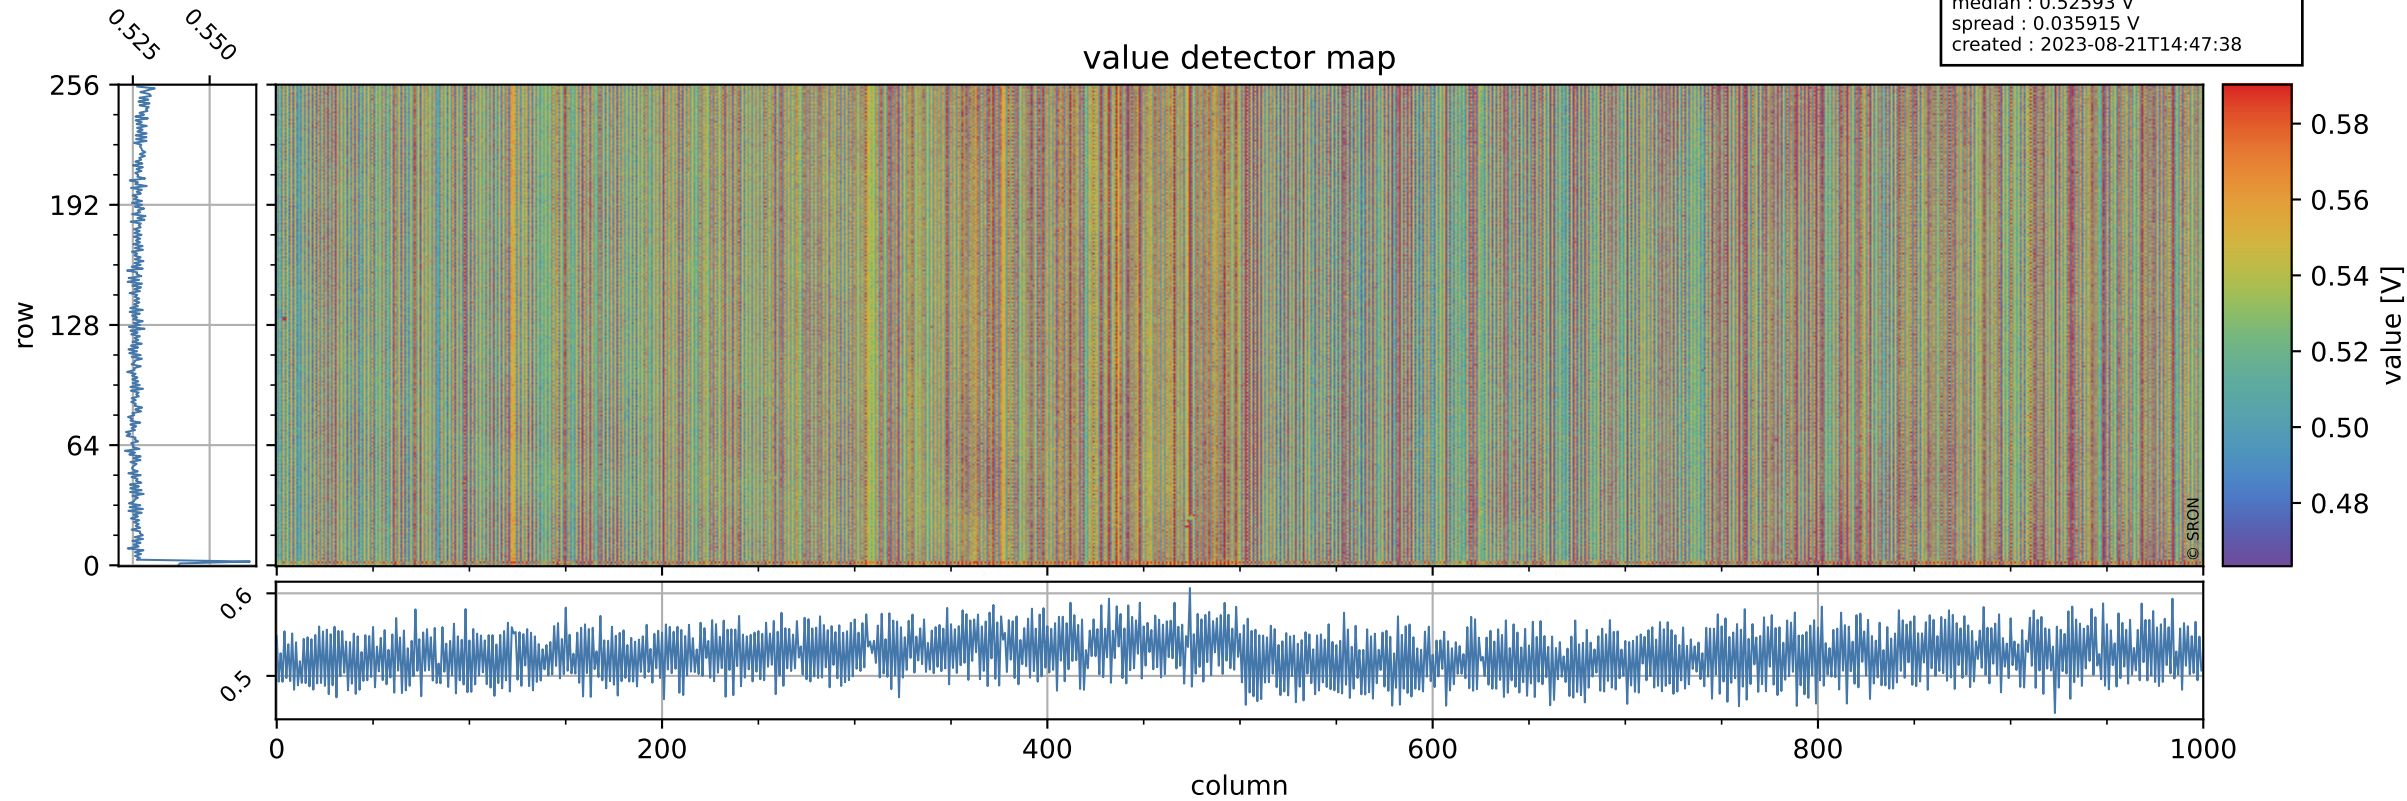

Tropomi SWIR offset (official)

orbits : 18 in [15427, 15472]
coverage : 2020-10-04 / 2020-10-07
median : 0.52593 V
spread : 0.035915 V
created : 2023-08-21T14:47:38

value detector map

Tropomi SWIR offset (official)

orbits : 18 in [15427, 15472]
coverage : 2020-10-04 / 2020-10-07
median : 28.741 μV
spread : 14.642 μV
created : 2023-08-21T14:47:39

Tropomi SWIR offset (official)

orbits : 18 in [15427, 15472]
coverage : 2020-10-04 / 2020-10-07
median : -0.091136 mV
spread : 0.37742 mV
created : 2023-08-21T14:47:39

value compared with SWIR offset CKD

Tropomi SWIR offset (official) ground-tracks of Sentinel-5P

orbits : 18 in [15427, 15472]
coverage : 2020-10-04 / 2020-10-07
created : 2023-08-21T14:47:40

Tropomi SWIR offset (official)

orbits : [2827, 15472]
coverage : 2018-04-30 / 2020-10-07
created : 2023-08-21T14:47:40

trend of detector median & temperatures