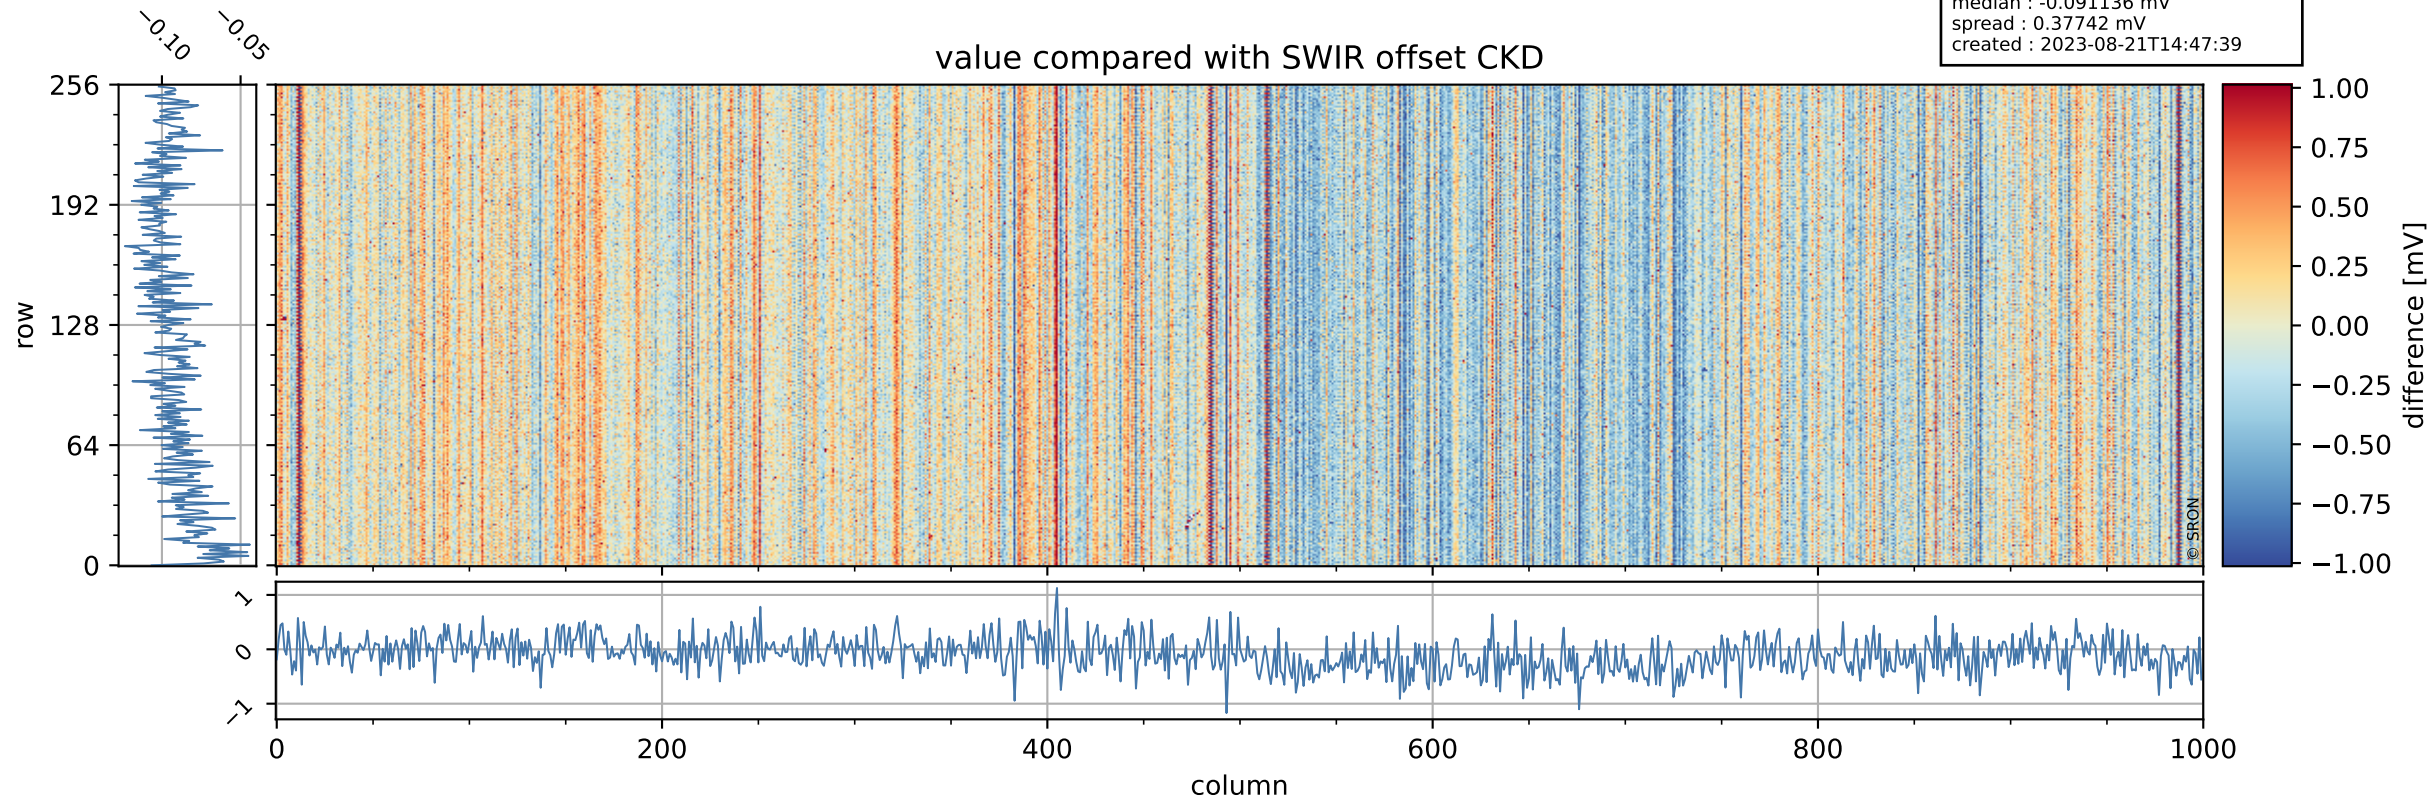

Tropomi SWIR offset (official)

orbits : 18 in [15427, 15472]
coverage : 2020-10-04 / 2020-10-07
median : 0.52593 V
spread : 0.035915 V
created : 2023-08-21T14:47:38

value detector map

Tropomi SWIR offset (official)

orbits : 18 in [15427, 15472]
coverage : 2020-10-04 / 2020-10-07
median : 28.741 μV
spread : 14.642 μV
created : 2023-08-21T14:47:39

Tropomi SWIR offset (official)

orbits : 18 in [15427, 15472]
coverage : 2020-10-04 / 2020-10-07
median : -0.091136 mV
spread : 0.37742 mV
created : 2023-08-21T14:47:39

value compared with SWIR offset CKD

Tropomi SWIR offset (official) ground-tracks of Sentinel-5P

orbits : 18 in [15427, 15472]
coverage : 2020-10-04 / 2020-10-07
created : 2023-08-21T14:47:40

Tropomi SWIR offset (official)

orbits : [2827, 15472]
coverage : 2018-04-30 / 2020-10-07
created : 2023-08-21T14:47:40

trend of detector median & temperatures