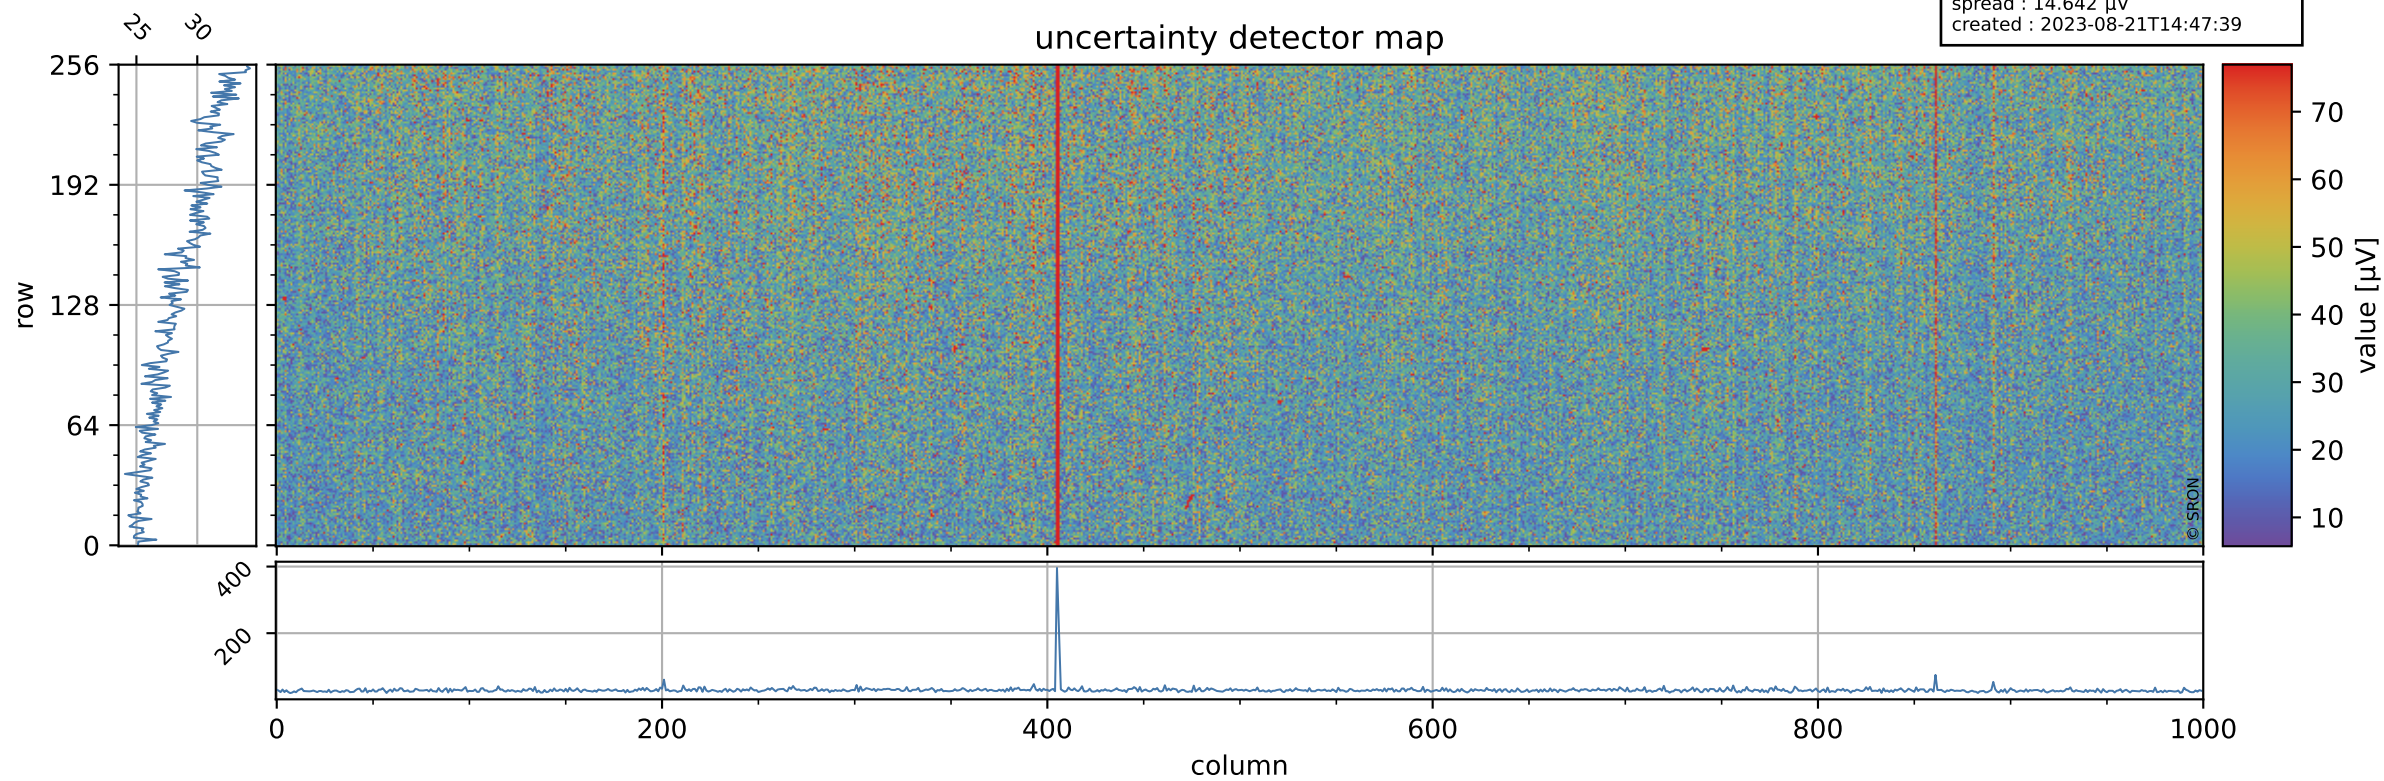

Tropomi SWIR offset (official)

orbits : 18 in [15427, 15472]
coverage : 2020-10-04 / 2020-10-07
median : 0.52593 V
spread : 0.035915 V
created : 2023-08-21T14:47:38

value detector map

Tropomi SWIR offset (official)

orbits : 18 in [15427, 15472]
coverage : 2020-10-04 / 2020-10-07
median : 28.741 μV
spread : 14.642 μV
created : 2023-08-21T14:47:39

Tropomi SWIR offset (official)

orbits : 18 in [15427, 15472]
coverage : 2020-10-04 / 2020-10-07
median : -0.091136 mV
spread : 0.37742 mV
created : 2023-08-21T14:47:39

value compared with SWIR offset CKD

Tropomi SWIR offset (official) ground-tracks of Sentinel-5P

orbits : 18 in [15427, 15472]
coverage : 2020-10-04 / 2020-10-07
created : 2023-08-21T14:47:40

Tropomi SWIR offset (official)

orbits : [2827, 15472]
coverage : 2018-04-30 / 2020-10-07
created : 2023-08-21T14:47:40

trend of detector median & temperatures