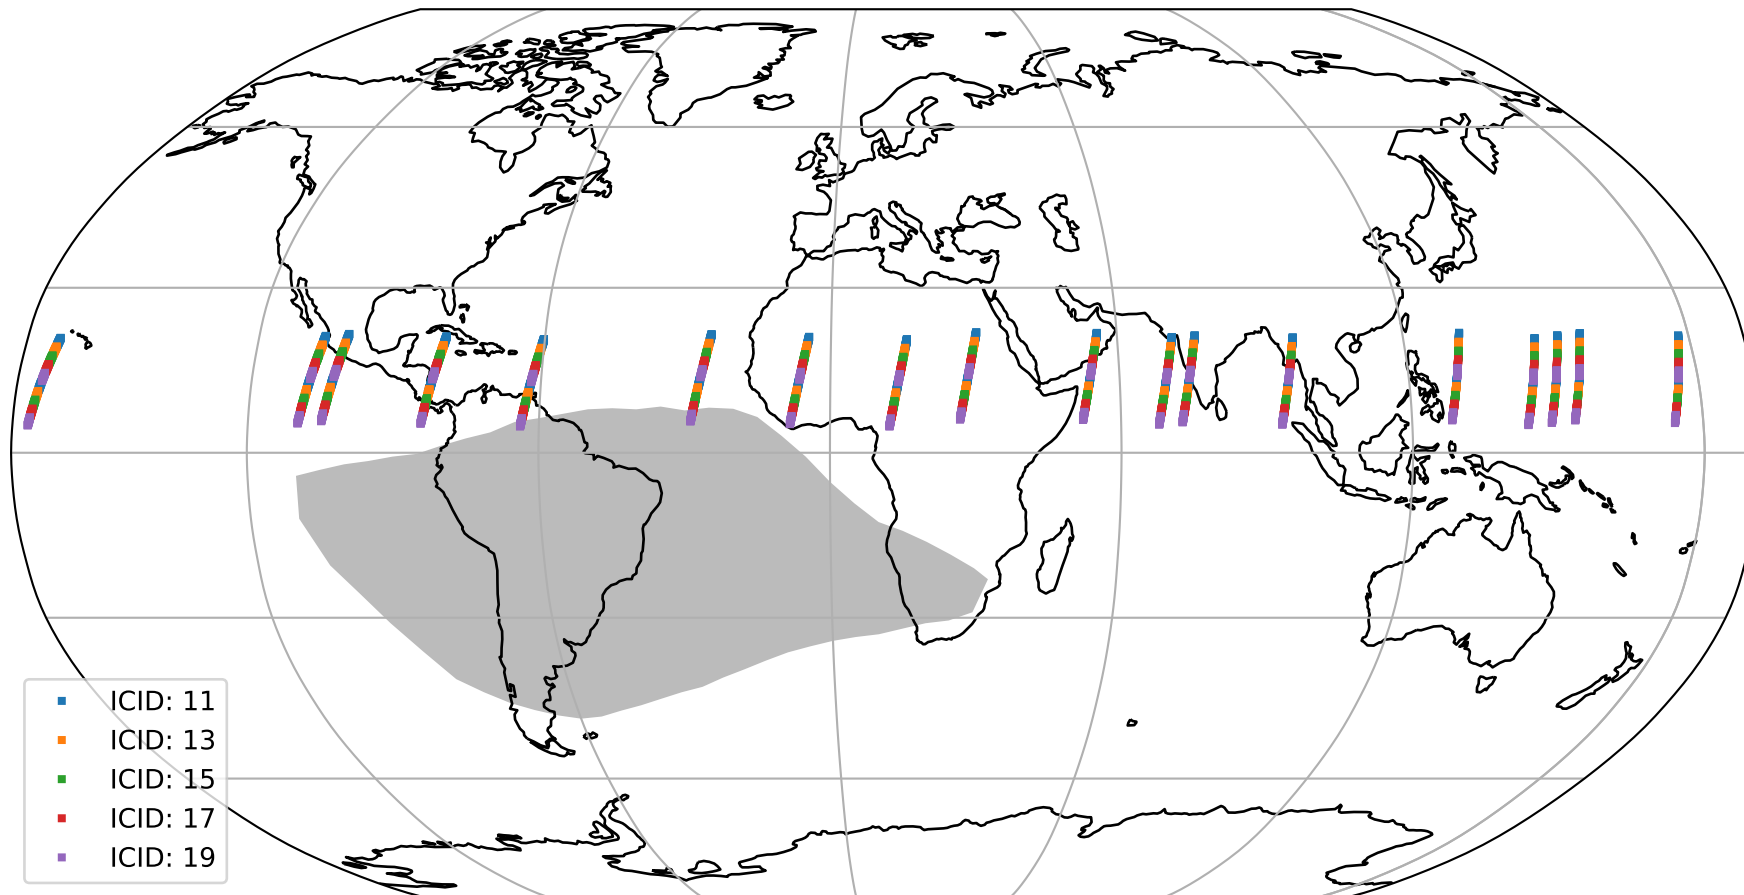

Tropomi SWIR offset (official)

orbits : 18 in [15427, 15472]
coverage : 2020-10-04 / 2020-10-07
median : 0.52593 V
spread : 0.035915 V
created : 2023-08-21T14:47:38

value detector map

Tropomi SWIR offset (official)

orbits : 18 in [15427, 15472]
coverage : 2020-10-04 / 2020-10-07
median : 28.741 μV
spread : 14.642 μV
created : 2023-08-21T14:47:39

Tropomi SWIR offset (official)

orbits : 18 in [15427, 15472]
coverage : 2020-10-04 / 2020-10-07
median : -0.091136 mV
spread : 0.37742 mV
created : 2023-08-21T14:47:39

value compared with SWIR offset CKD

Tropomi SWIR offset (official) ground-tracks of Sentinel-5P

orbits : 18 in [15427, 15472]
coverage : 2020-10-04 / 2020-10-07
created : 2023-08-21T14:47:40

Tropomi SWIR offset (official)

orbits : [2827, 15472]
coverage : 2018-04-30 / 2020-10-07
created : 2023-08-21T14:47:40

trend of detector median & temperatures