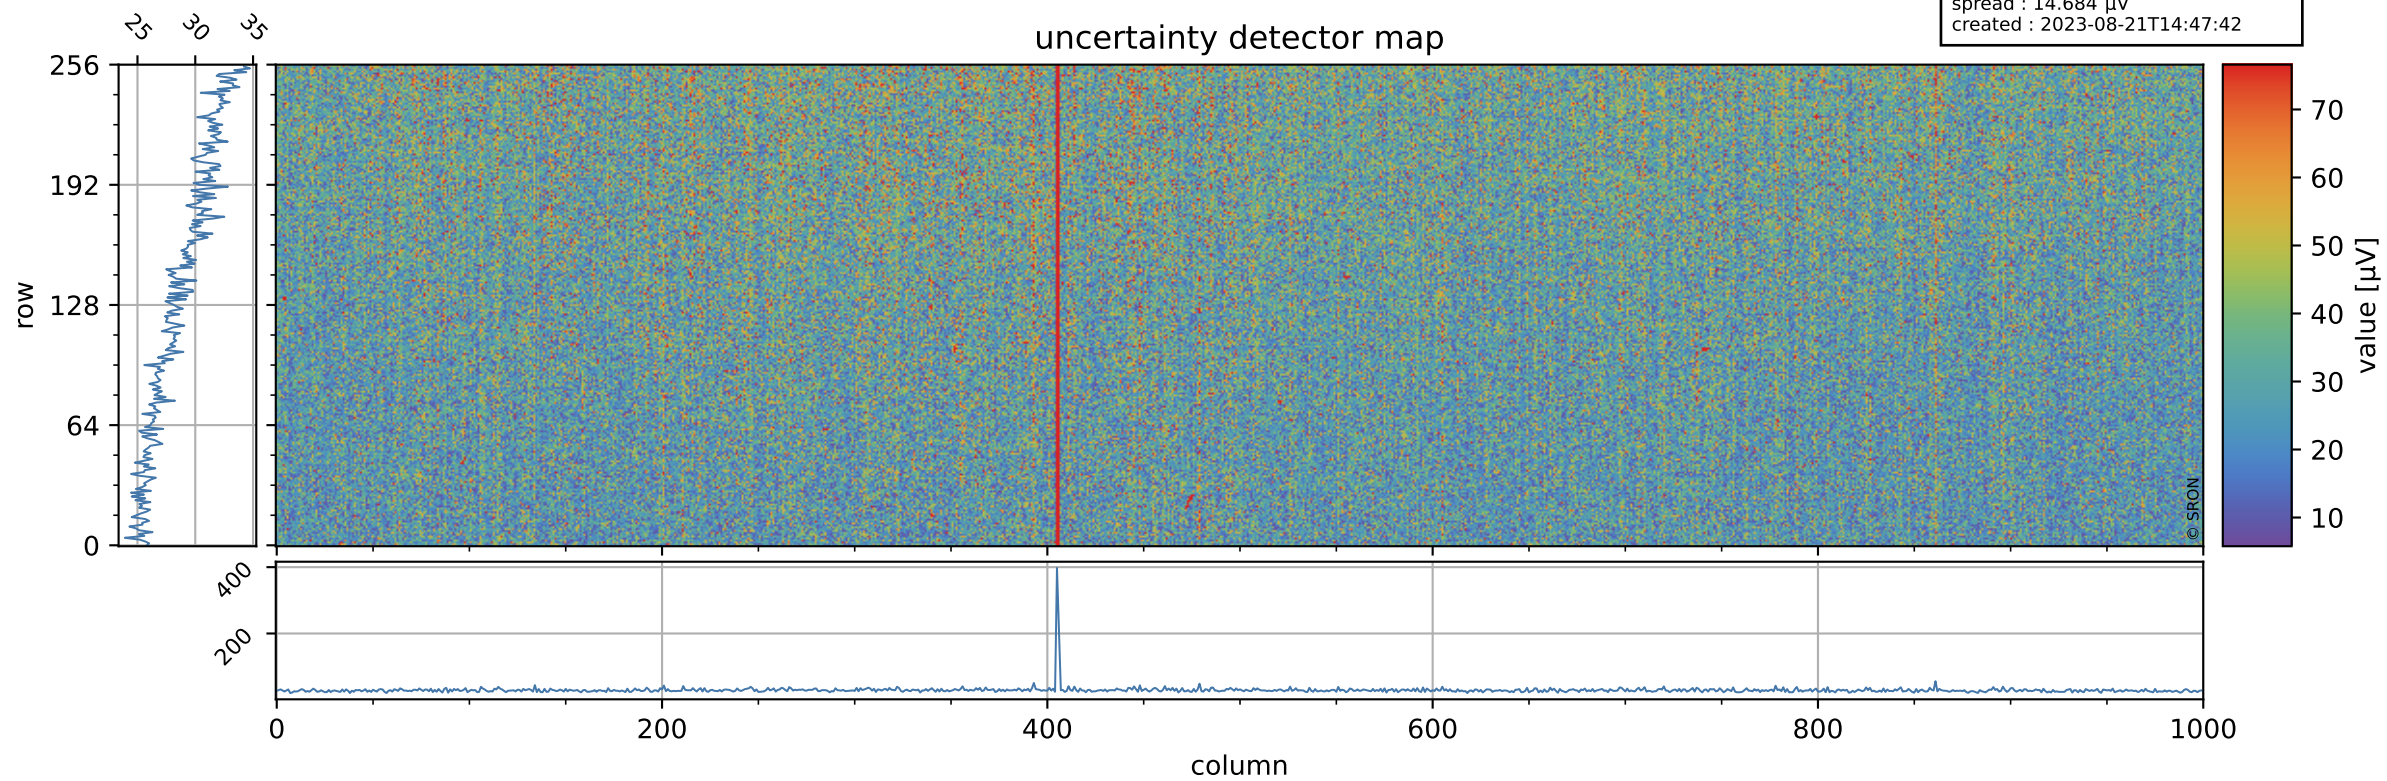

# Tropomi SWIR offset (official)

orbits : 19 in [15442, 15487]  
coverage : 2020-10-06 / 2020-10-08  
median : 0.52593 V  
spread : 0.035914 V  
created : 2023-08-21T14:47:41

## value detector map

# Tropomi SWIR offset (official)

orbits : 19 in [15442, 15487]  
coverage : 2020-10-06 / 2020-10-08  
median : 28.93  $\mu\text{V}$   
spread : 14.684  $\mu\text{V}$   
created : 2023-08-21T14:47:42

# Tropomi SWIR offset (official) ground-tracks of Sentinel-5P

orbits : 19 in [15442, 15487]  
coverage : 2020-10-06 / 2020-10-08  
created : 2023-08-21T14:47:42