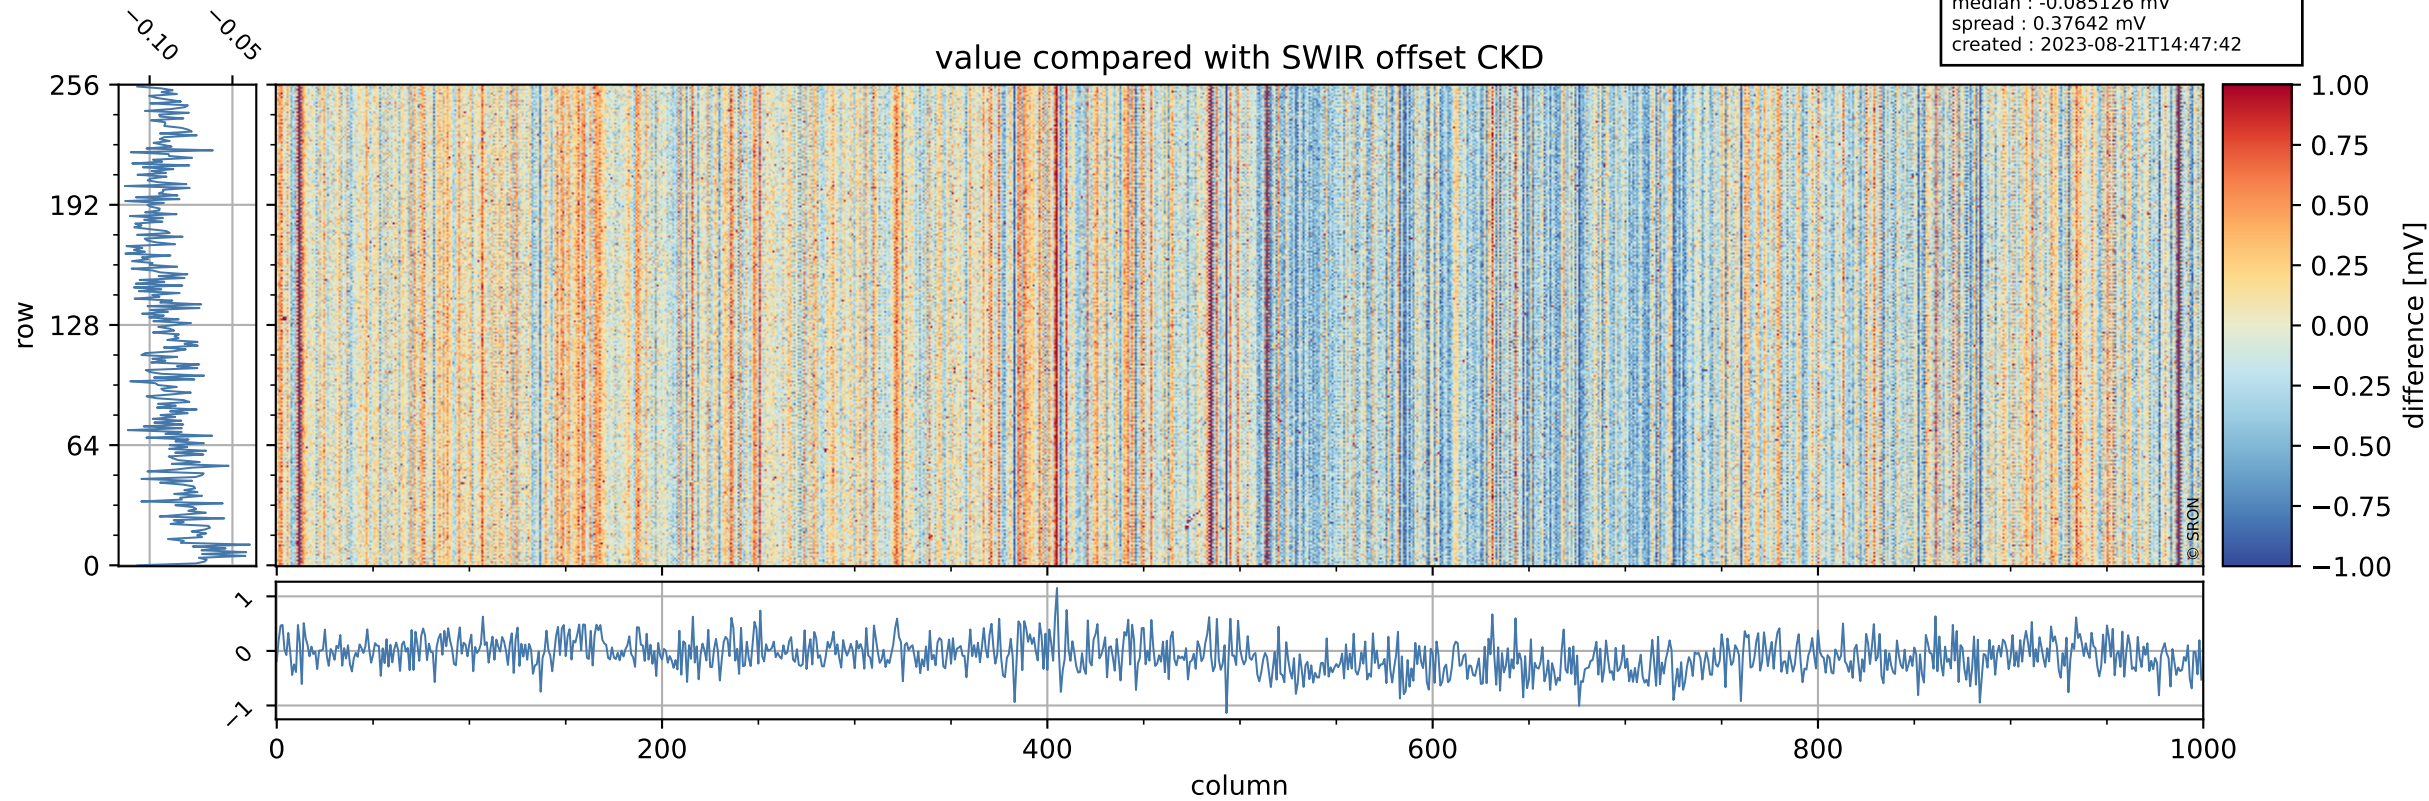

## value detector map

# Tropomi SWIR offset (official)

orbits : 19 in [15442, 15487]  
coverage : 2020-10-06 / 2020-10-08  
median : 28.93  $\mu\text{V}$   
spread : 14.684  $\mu\text{V}$   
created : 2023-08-21T14:47:42

# Tropomi SWIR offset (official)

orbits : 19 in [15442, 15487]  
coverage : 2020-10-06 / 2020-10-08  
median : -0.085126 mV  
spread : 0.37642 mV  
created : 2023-08-21T14:47:42

value compared with SWIR offset CKD

# Tropomi SWIR offset (official) ground-tracks of Sentinel-5P

orbits : 19 in [15442, 15487]  
coverage : 2020-10-06 / 2020-10-08  
created : 2023-08-21T14:47:42