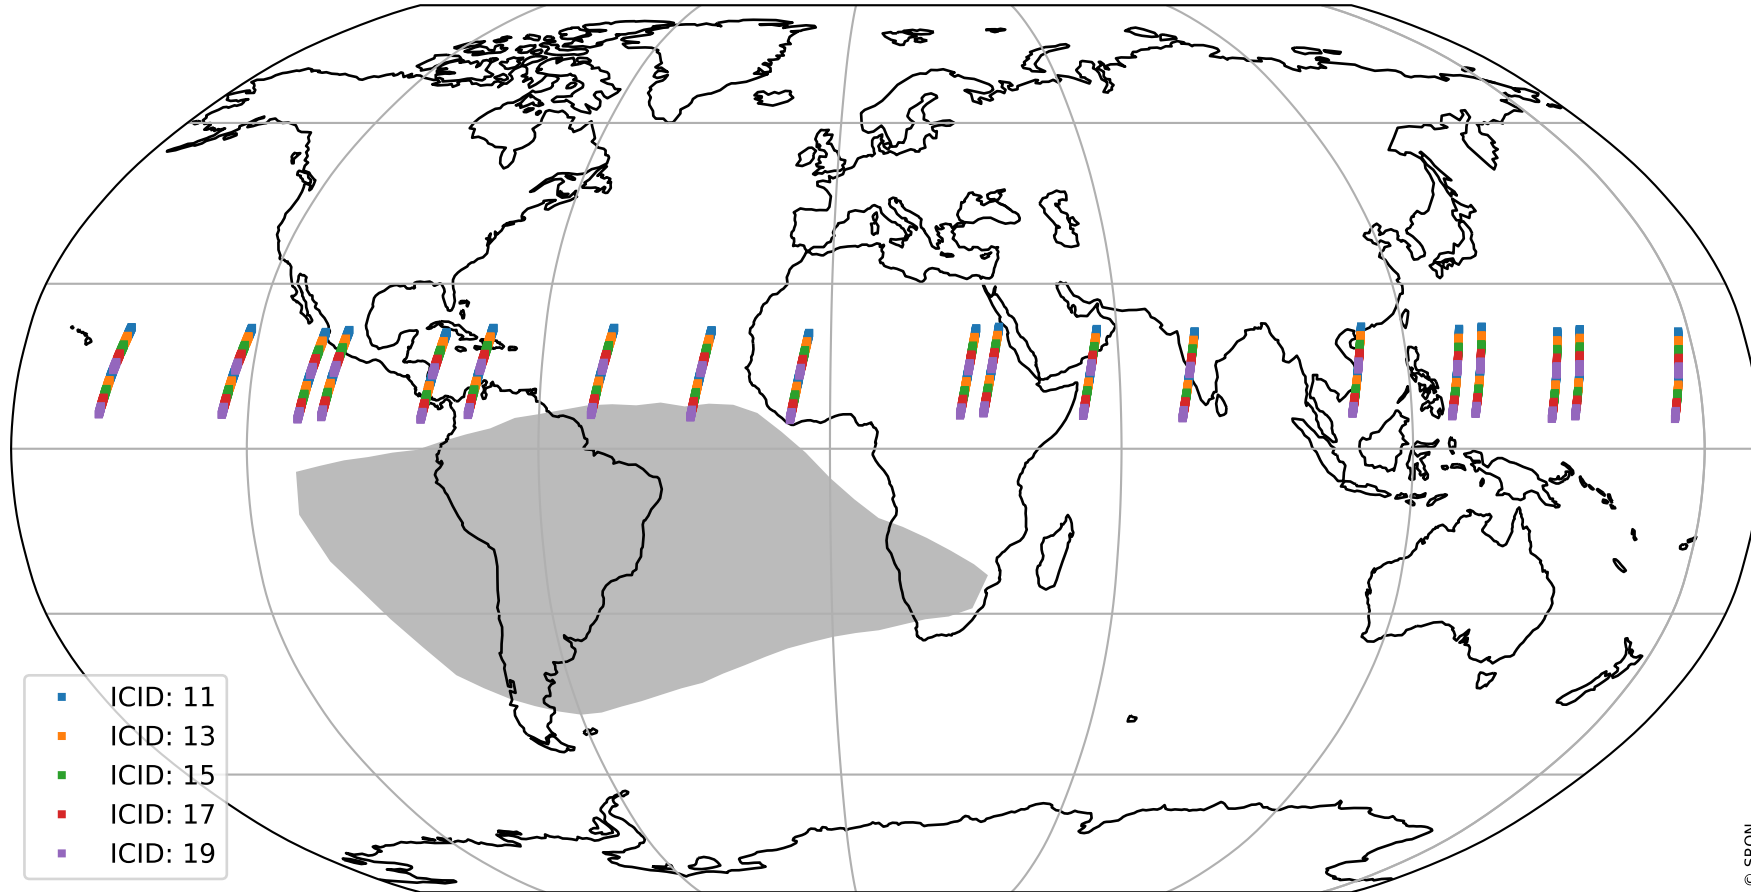

# Tropomi SWIR offset (official)

orbits : 19 in [15442, 15487]  
coverage : 2020-10-06 / 2020-10-08  
median : 28.93  $\mu\text{V}$   
spread : 14.684  $\mu\text{V}$   
created : 2023-08-21T14:47:42

# Tropomi SWIR offset (official)

orbits : 19 in [15442, 15487]  
coverage : 2020-10-06 / 2020-10-08  
median : -0.085126 mV  
spread : 0.37642 mV  
created : 2023-08-21T14:47:42

value compared with SWIR offset CKD

# Tropomi SWIR offset (official) ground-tracks of Sentinel-5P

orbits : 19 in [15442, 15487]  
coverage : 2020-10-06 / 2020-10-08  
created : 2023-08-21T14:47:42

# Tropomi SWIR offset (official)

orbits : [2827, 15487]  
coverage : 2018-04-30 / 2020-10-08  
created : 2023-08-21T14:47:43