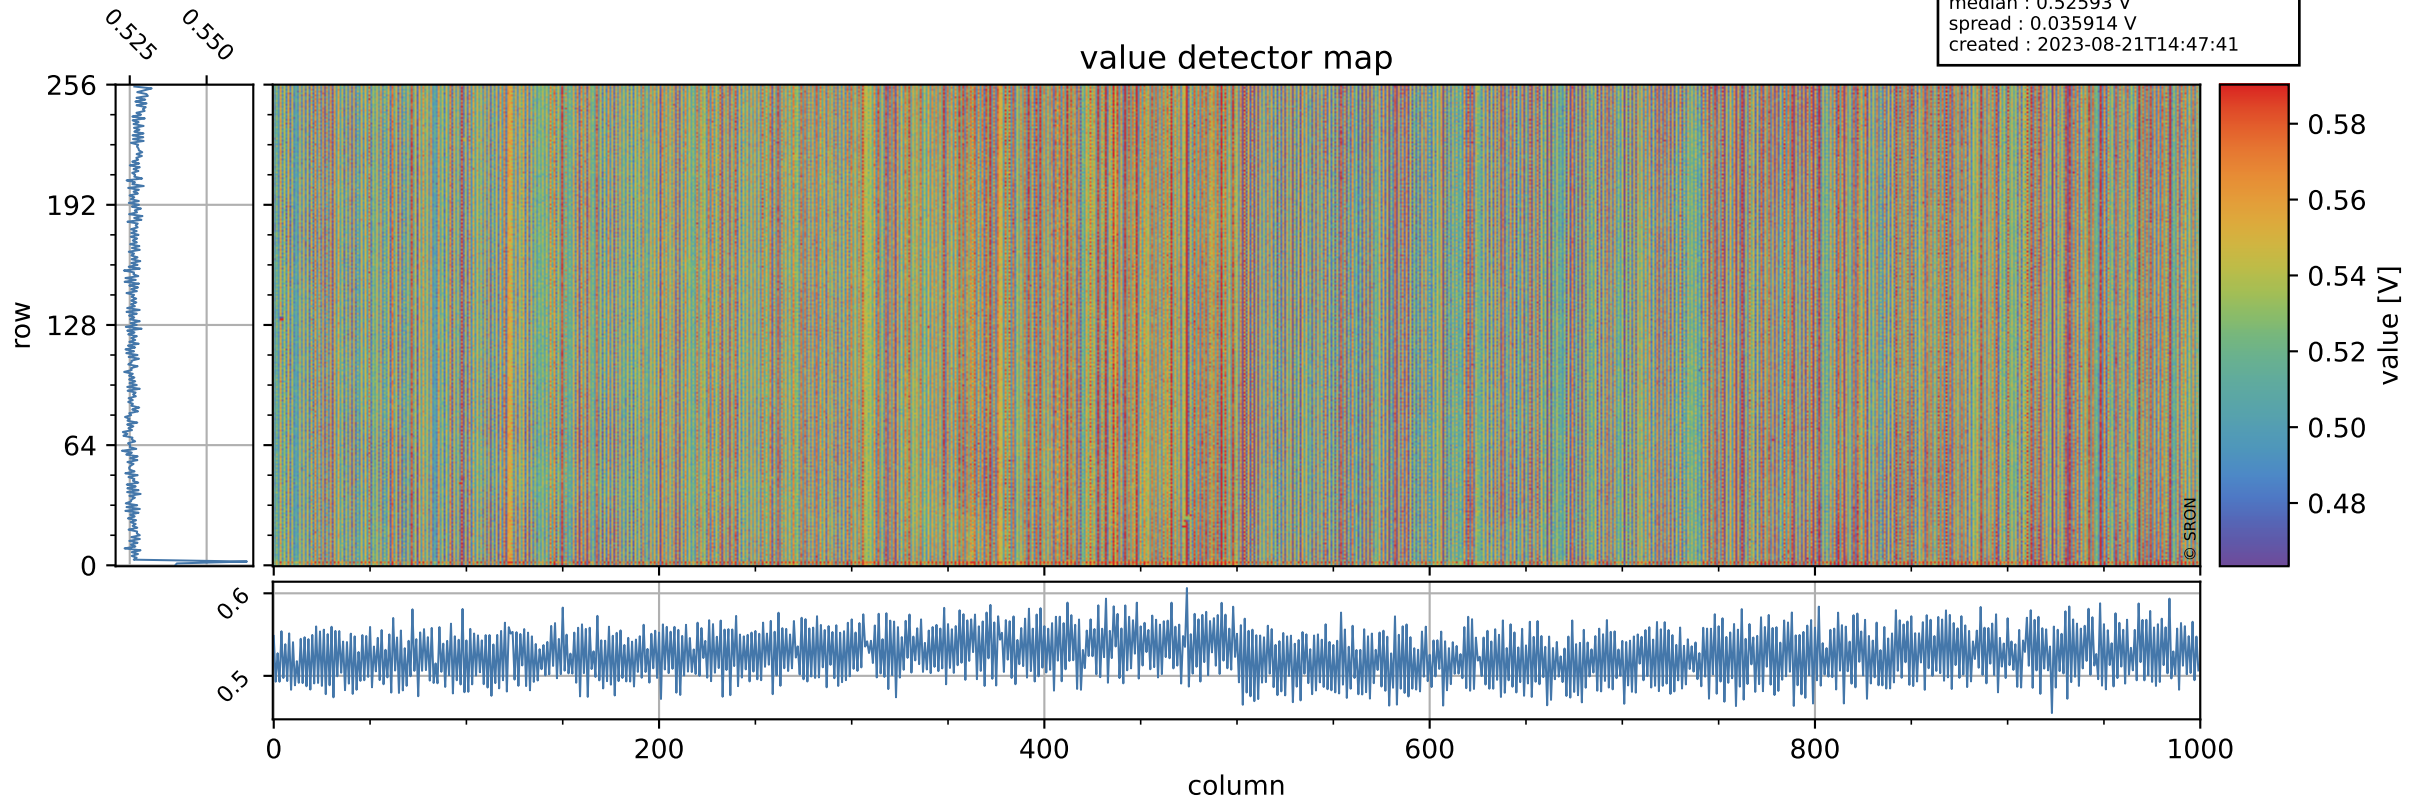

# Tropomi SWIR offset (official)

orbits : 19 in [15442, 15487]  
coverage : 2020-10-06 / 2020-10-08  
median : 0.52593 V  
spread : 0.035914 V  
created : 2023-08-21T14:47:41

## value detector map

# Tropomi SWIR offset (official)

orbits : 19 in [15442, 15487]  
coverage : 2020-10-06 / 2020-10-08  
median : 28.93  $\mu\text{V}$   
spread : 14.684  $\mu\text{V}$   
created : 2023-08-21T14:47:42

# Tropomi SWIR offset (official) ground-tracks of Sentinel-5P

orbits : 19 in [15442, 15487]  
coverage : 2020-10-06 / 2020-10-08  
created : 2023-08-21T14:47:42